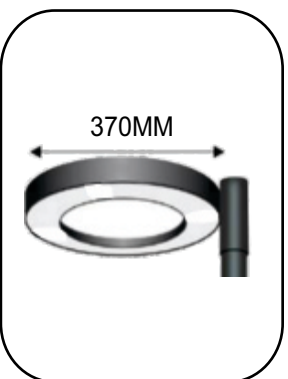

Post Lamp 1 WAY

ML-10111

Waltage : 50 WATT (1 Site) (Only Top)
LED : Bridglux
Body Color : GRAY
Size : 370 X 65 X 75 mm (H)
Led Color : 6000K - 4000 K - 3000K

M.R.P.

9800/-