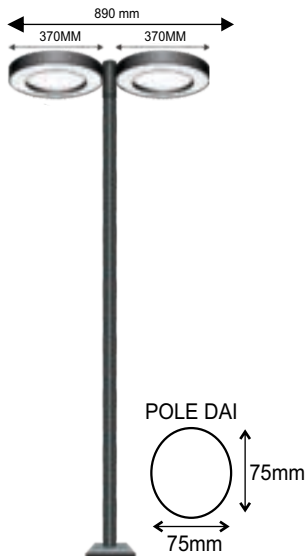

Posh - Lamp - 2 Way

ML 10111

Waltage	: 100 Watt
LED	: Bridgelux
Body Color	: GRAY
Led Color	: 3000K / 6000K / 4000K
Dimension	: Customised as per Required
Material	: GI Pipe