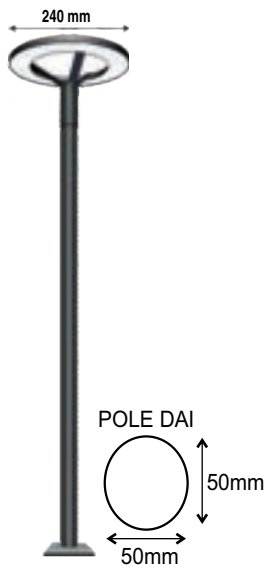

ML 10011

M.R.P.

Waltage : 24 Watt
LED : Bridgelux
Body Color : GRAY
Led Color : 3000K / 6000K / 4000K
Dimension : Customised as per Required
Material : GI Pipe

Posh - Lamp -1 Way

ML 10111