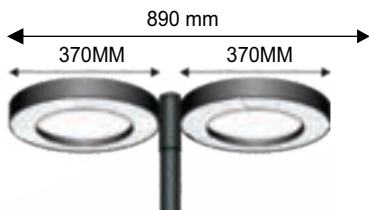

Waltage : 100 Watt (Only Top)
LED : Bridgelux
Body Color : GRAY
Size : 890 X 65 X 75 mm (H)
Led Color : 3000K / 6000K / 4000K
Dimension : Customised as per Required

18190/-

ML-1088