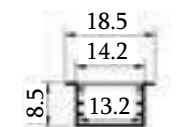

Body Colour
Anodized

2 MTR

STD LENGTH

DLP per MTR
₹ 115.00↓

LW-SUR-AP-370

CONTOUR