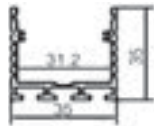

LW-AP-362

CONTOUR

Body Colour
Anodized

2 MTR

STD LENGTH

DLP per MTR
₹ 550.00↓

LW-AP-363

CONTOUR