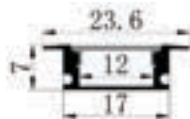

2 MTR

STD LENGTH

DLP per MTR
₹ 165.00↓

Body Colour
Powder Coated **BLACK**
BLACK Acrylic

LW-SUR-AP-BLK-376

CONTOUR