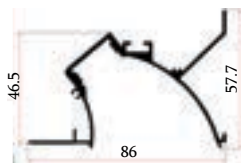

2 MTR

STD LENGTH

DLP per MTR
₹ 1800.00

CORNER COVE LIGHT PROFILE

Body Colour
POWDER COATED WHITE

LW-AP-389

CONTOUR