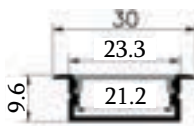

2 MTR

STD LENGTH

DLP per MTR
₹ 250.00↓

Body Colour
Powder Coated **BLACK**
BLACK Acrylic

LW-SUR-AP-BLK-380

CONTOUR