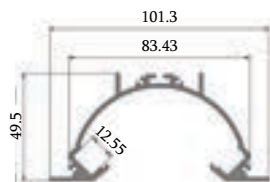

2 MTR

STD LENGTH

DLP per MTR
₹ 2250.00

INDIRECT LIGHT PROFILE

Body Colour
POWDER COATED WHITE

LW-AP-366

CONTOUR