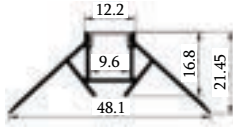

CONTOUR

2 MTR

STD LENGTH

DLP per MTR
₹ 425.00↓

Body Colour
Anodized

LW-AP-368

CONTOUR

Body Colour
Anodized