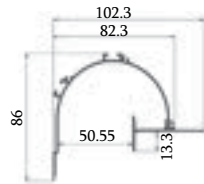

2 MTR

STD LENGTH

DLP per MTR
₹ 1950.00

CORNER COVE LIGHT PROFILE

Body Colour
POWDER COATED WHITE

LW-AP-385

CONTOUR