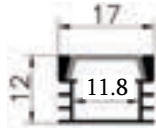

LW-SUR-AP-369

CONTOUR

2 MTR

STD LENGTH

DLP per MTR
₹ 150.00↓

Body Colour
Anodized

LW-SUR-AP-361

CONTOUR