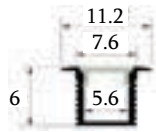

2 MTR

STD LENGTH

DLP per MTR
₹ 85.00↓

Body Colour
Anodized

LW-SUR-AP-358

CONTOUR