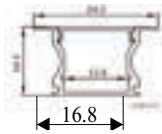

Body Colour
Anodized

CONTOUR

2 MTR

STD LENGTH

DLP per MTR
₹ 325.00

LW-AP-359

Body Colour
Anodized

CONTOUR

2 MTR

STD LENGTH

DLP per MTR
₹ 205.00↓

LW-AP-354