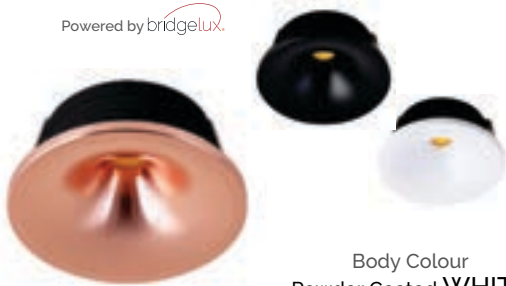

SLY

Beam Angle
24°

IP Rating
20
C.R.I.
80

Warranty
Two Years

Light Colour
Warm White (3k)
White (6k)

LW-SL-198

Powered by BRIDGELUX

Body Colour
Powder Coated WHITE
BLACK, ROSE GOLD Finish