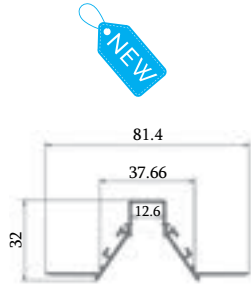

LW-AP-382

CONTOUR

Body Colour
Anodized

2 MTR

STD LENGTH

DLP per MTR
₹ 890.00↓

LW-AP-387

CONTOUR