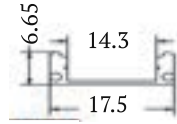

LW-SUR-AP-351

CONTOUR

Body Colour
Anodized

2 MTR

STD LENGTH

DLP per MTR
₹ 85.00↓

LW-AP-353

CONTOUR