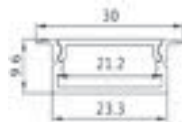

Body Colour
Anodized

CONTOUR

2 MTR

STD LENGTH

DLP per MTR
₹ 115.00↓

LW-AP-355