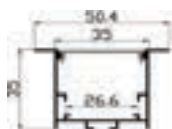

Body Colour
Anodized

CONTOUR

2 MTR

STD LENGTH

DLP per MTR
₹ 550.00↓