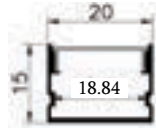

LW-SUR-AP-BLK-373

CONTOUR

2 MTR

STD LENGTH

DLP per MTR
₹ 290.00↓

Body Colour
Powder Coated **BLACK**
BLACK Acrylic

LW-AP-BLK-374

CONTOUR