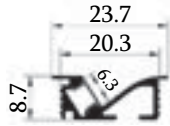

STD LENGTH

DLP per MTR
₹ 85.00↓

Body Colour
Anodized

LW-AP-386

WARDROBE PROFILE

Body Colour
Anodized

CONTOUR

2 MTR