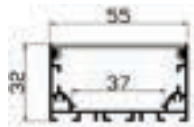

Body Colour
Anodized

2 MTR

STD LENGTH

DLP per MTR
₹ 650.00↓

LW-AP-364

CONTOUR

Body Colour
Anodized

2 MTR