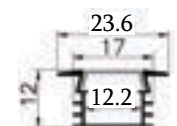

Body Colour
Anodized

2 MTR

STD LENGTH

DLP per MTR
₹ 190.00↓