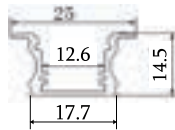

LW-AP-386

Body Colour
Anodized

CONTOUR

2 MTR

STD LENGTH

DLP per MTR
₹ 325.00

LW-AP-359

Body Colour
Anodized

CONTOUR

2 MTR

STD LENGTH

DLP per MTR
₹ 205.00↓

LW-AP-354

Body Colour
Anodized

CONTOUR

2 MTR

STD LENGTH

DLP per MTR
₹ 275.00↓

LW-SUR-AP-356

Body Colour
Anodized

CONTOUR

2 MTR

STD LENGTH

DLP per MTR
₹ 110.00↓

LW-AP-365

Body Colour
Anodized

CONTOUR

2 MTR

STD LENGTH

DLP per MTR
₹ 115.00↓

LW-AP-355

Body Colour
Anodized

CONTOUR

2 MTR

STD LENGTH

DLP per MTR
₹ 550.00↓