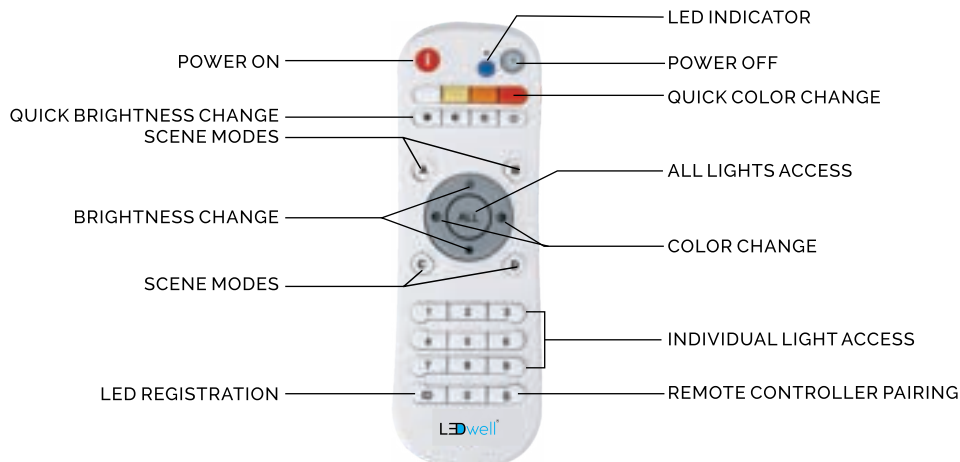

LW-DL-101

Powered by OSRAM

5W

Dimension
Ø 60 * H 37 mm
Cutout
Ø 55
LED Current
(MA) 270 ±

Input Voltage
90-250 VAC - 50/60 HZ
Lumen Flux
500 - 550 LM
DLP
₹700.00↓

Beam Angle
90°

8W

Dimension
Ø 80 * H 44 mm
Cutout
Ø 70
LED Current
(MA) 280 ±

Input Voltage
90-250 VAC - 50/60 HZ
Lumen Flux
800 - 880 LM
DLP
₹900.00↓

IP Rating
20
C.R.I.
90

15W

Dimension
Ø 100 * H 53 mm
Cutout
Ø 90
LED Current
(MA) 300 ±

Input Voltage
90-250 VAC - 50/60 HZ
Lumen Flux
1500 - 1650 LM
DLP
₹1280.00↓
DLP CCT
₹2350.00↓

Warranty
Two Years

Light Colour
Warm White (3k)
Neutral White (4k)
White (6k)
CCT
Adjustable &
Dimmable 2.4G

20W

Dimension
Ø 125 * H 54 mm
Cutout
Ø 115
LED Current
(MA) 310 ±

Input Voltage
90-250 VAC - 50/60 HZ
Lumen Flux
2000 - 2200 LM
DLP
₹1570.00↓
DLP CCT
₹3050.00↓

Back light Series
Body Colour
Powder Coated WHITE
BLACK Finish

LW-DL-102

Powered by EPISTAR

12W

Dimension
Ø 120 * H 50 mm
Cutout
Ø 110
LED Current
(MA) 300 ±

Input Voltage
90-250 VAC - 50/60 HZ
Lumen Flux
1080 - 1200 LM
DLP
₹1700.00↓

Beam Angle
110°

IP Rating
20
C.R.I.
80

18W

Dimension
Ø 155 * H 55 mm
Cutout
Ø 145
LED Current
(MA) 300 ±

Input Voltage
90-250 VAC - 50/60 HZ
Lumen Flux
1620 - 1800 LM
DLP
₹2350.00↓

Warranty
Two Years

Light Colour
CCT
Adjustable &
Dimmable 2.4G

Back light Series
Body Colour
Powder Coated WHITE
BLACK Finish

CCT REMOTE

CCT DLP
₹800.00