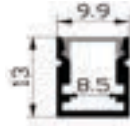

LW-SUR-AP-BLK-371

CONTOUR

2 MTR

STD LENGTH

DLP per MTR
₹ 175.00↓

Body Colour
Powder Coated **BLACK**
BLACK Acrylic

LW-AP-BLK-372

CONTOUR