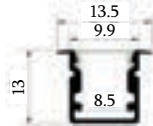

2 MTR

STD LENGTH

DLP per MTR
₹ 180.00↓

Body Colour
Powder Coated **BLACK**
BLACK Acrylic

LW-AP-BLK-375

CONTOUR