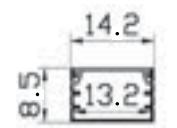

Body Colour
Anodized

2 MTR

STD LENGTH

DLP per MTR
₹ 105.00↓

LW-AP-384

CONTOUR