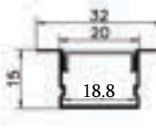

2 MTR

STD LENGTH

DLP per MTR
₹ 310.00↓

Body Colour
Powder Coated **BLACK**
BLACK Acrylic

LW-SUR-AP-BLK-377

CONTOUR