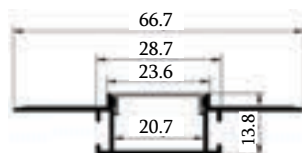

2 MTR

STD LENGTH

DLP per MTR
₹ 425.00↓

Body Colour
Anodized