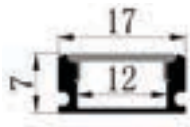

2 MTR

STD LENGTH

DLP per MTR
₹ 160.00↓

Body Colour
Powder Coated **BLACK**
BLACK Acrylic

LW-AP-BLK-379

CONTOUR