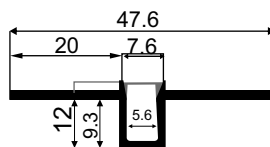

2 MTR

STD LENGTH

DLP per MTR
₹ 495.00↓

Body Colour
Anodized

LW-AP-367

CONTOUR