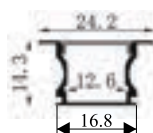

2 MTR

STD LENGTH

DLP per MTR
₹ 205.00↓

Body Colour
Powder Coated **BLACK**
BLACK Acrylic