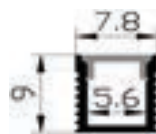

2 MTR

STD LENGTH

DLP per MTR
₹ 70.00↓

Body Colour
Anodized

LW-AP-360

CONTOUR