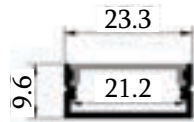

2 MTR

STD LENGTH

DLP per MTR
₹ 240.00↓

Body Colour
Powder Coated **BLACK**
BLACK Acrylic

LW-SUR-AP-BLK-378

CONTOUR