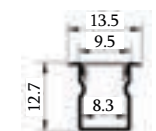

2 MTR

STD LENGTH

DLP per MTR
₹ 95.00↓

Body Colour
Anodized

LW-SUR-AP-352

CONTOUR