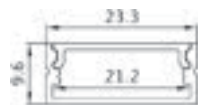

LW-AP-354

Body Colour
Anodized

CONTOUR

2 MTR

STD LENGTH

DLP per MTR
₹ 275.00↓

LW-SUR-AP-356

Body Colour
Anodized