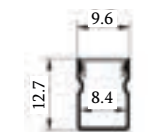

2 MTR

STD LENGTH

DLP per MTR
₹ 90.00↓

Body Colour
Anodized

LW-AP-357

CONTOUR