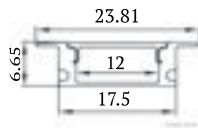

Body Colour
Anodized

2 MTR

STD LENGTH

DLP per MTR
₹ 85.00↓

LW-SUR-AP-350

CONTOUR