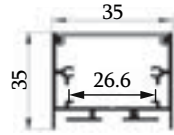

LW-AP-362

CONTOUR

Body Colour
Anodized

2 MTR

STD LENGTH

DLP per MTR
₹ 550.00↓

LW-AP-363

CONTOUR