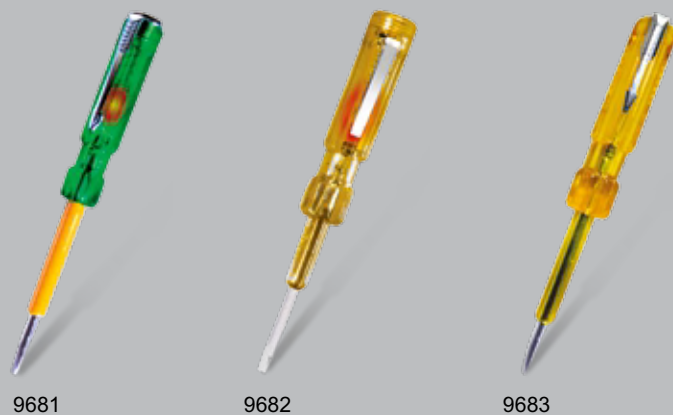

UNBREAKABLE ELECTRIC LINE TESTER			
9681	Greeno	RATES ARE AS PER NET LIST	50
9682	Saathi		50
9683	Hero		50