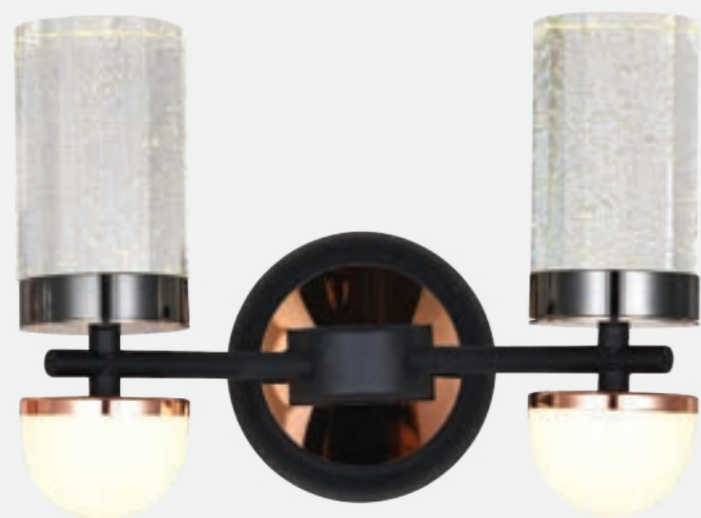

Model No.	AM-04-145
Color	Black + Rosegold
Size	L-11" H-8"
Lamp Type	3 in 1 W-18
Spare Glass (cost)	
M.R.P	₹8375
Scan Here for HD Pictures	
New M.R.P	₹6700