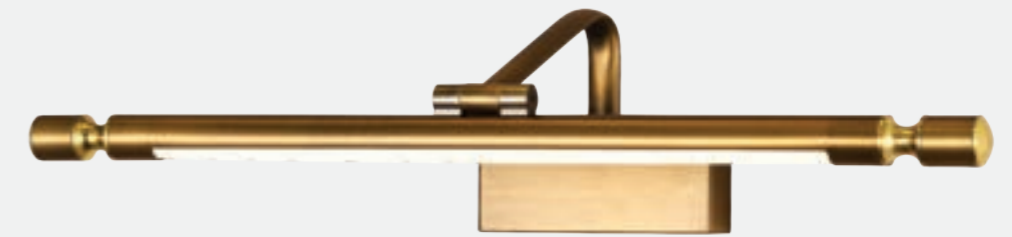

Model No.	AM-04-181	 Scan Here for HD picture
Color	Antique	
Size	L-18" H-4"	
Lamp Type	3 in 1 W-10	
Spare Glass (cost)		
M.R.P	₹6500