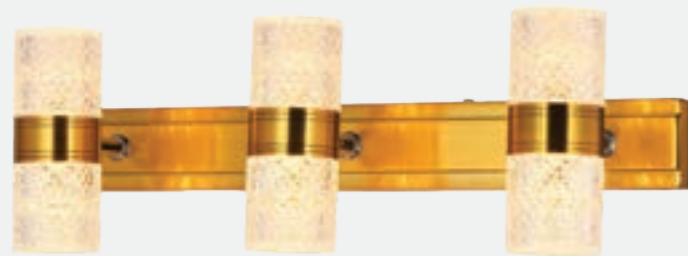

Model No.	AM-04-079
Color	Antique Brass
Size	L-19" H-5"
Lamp Type	3 in 1 W-18
Spare Glass (cost)	
M.R.P	₹7000
Scan Here for HD Pictures	
New M.R.P	₹6125