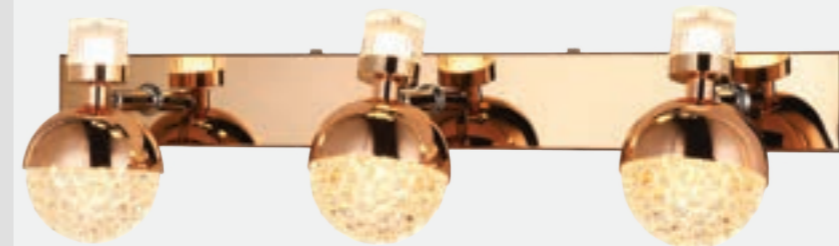

Model No.	AM-04-116
Color	Rose Gold
Size	L-19" H-6"
Lamp Type	3 in 1 W-18
Spare Glass (cost)	
M.R.P	₹10500
Scan Here for HD Pictures	
New M.R.P	₹8400