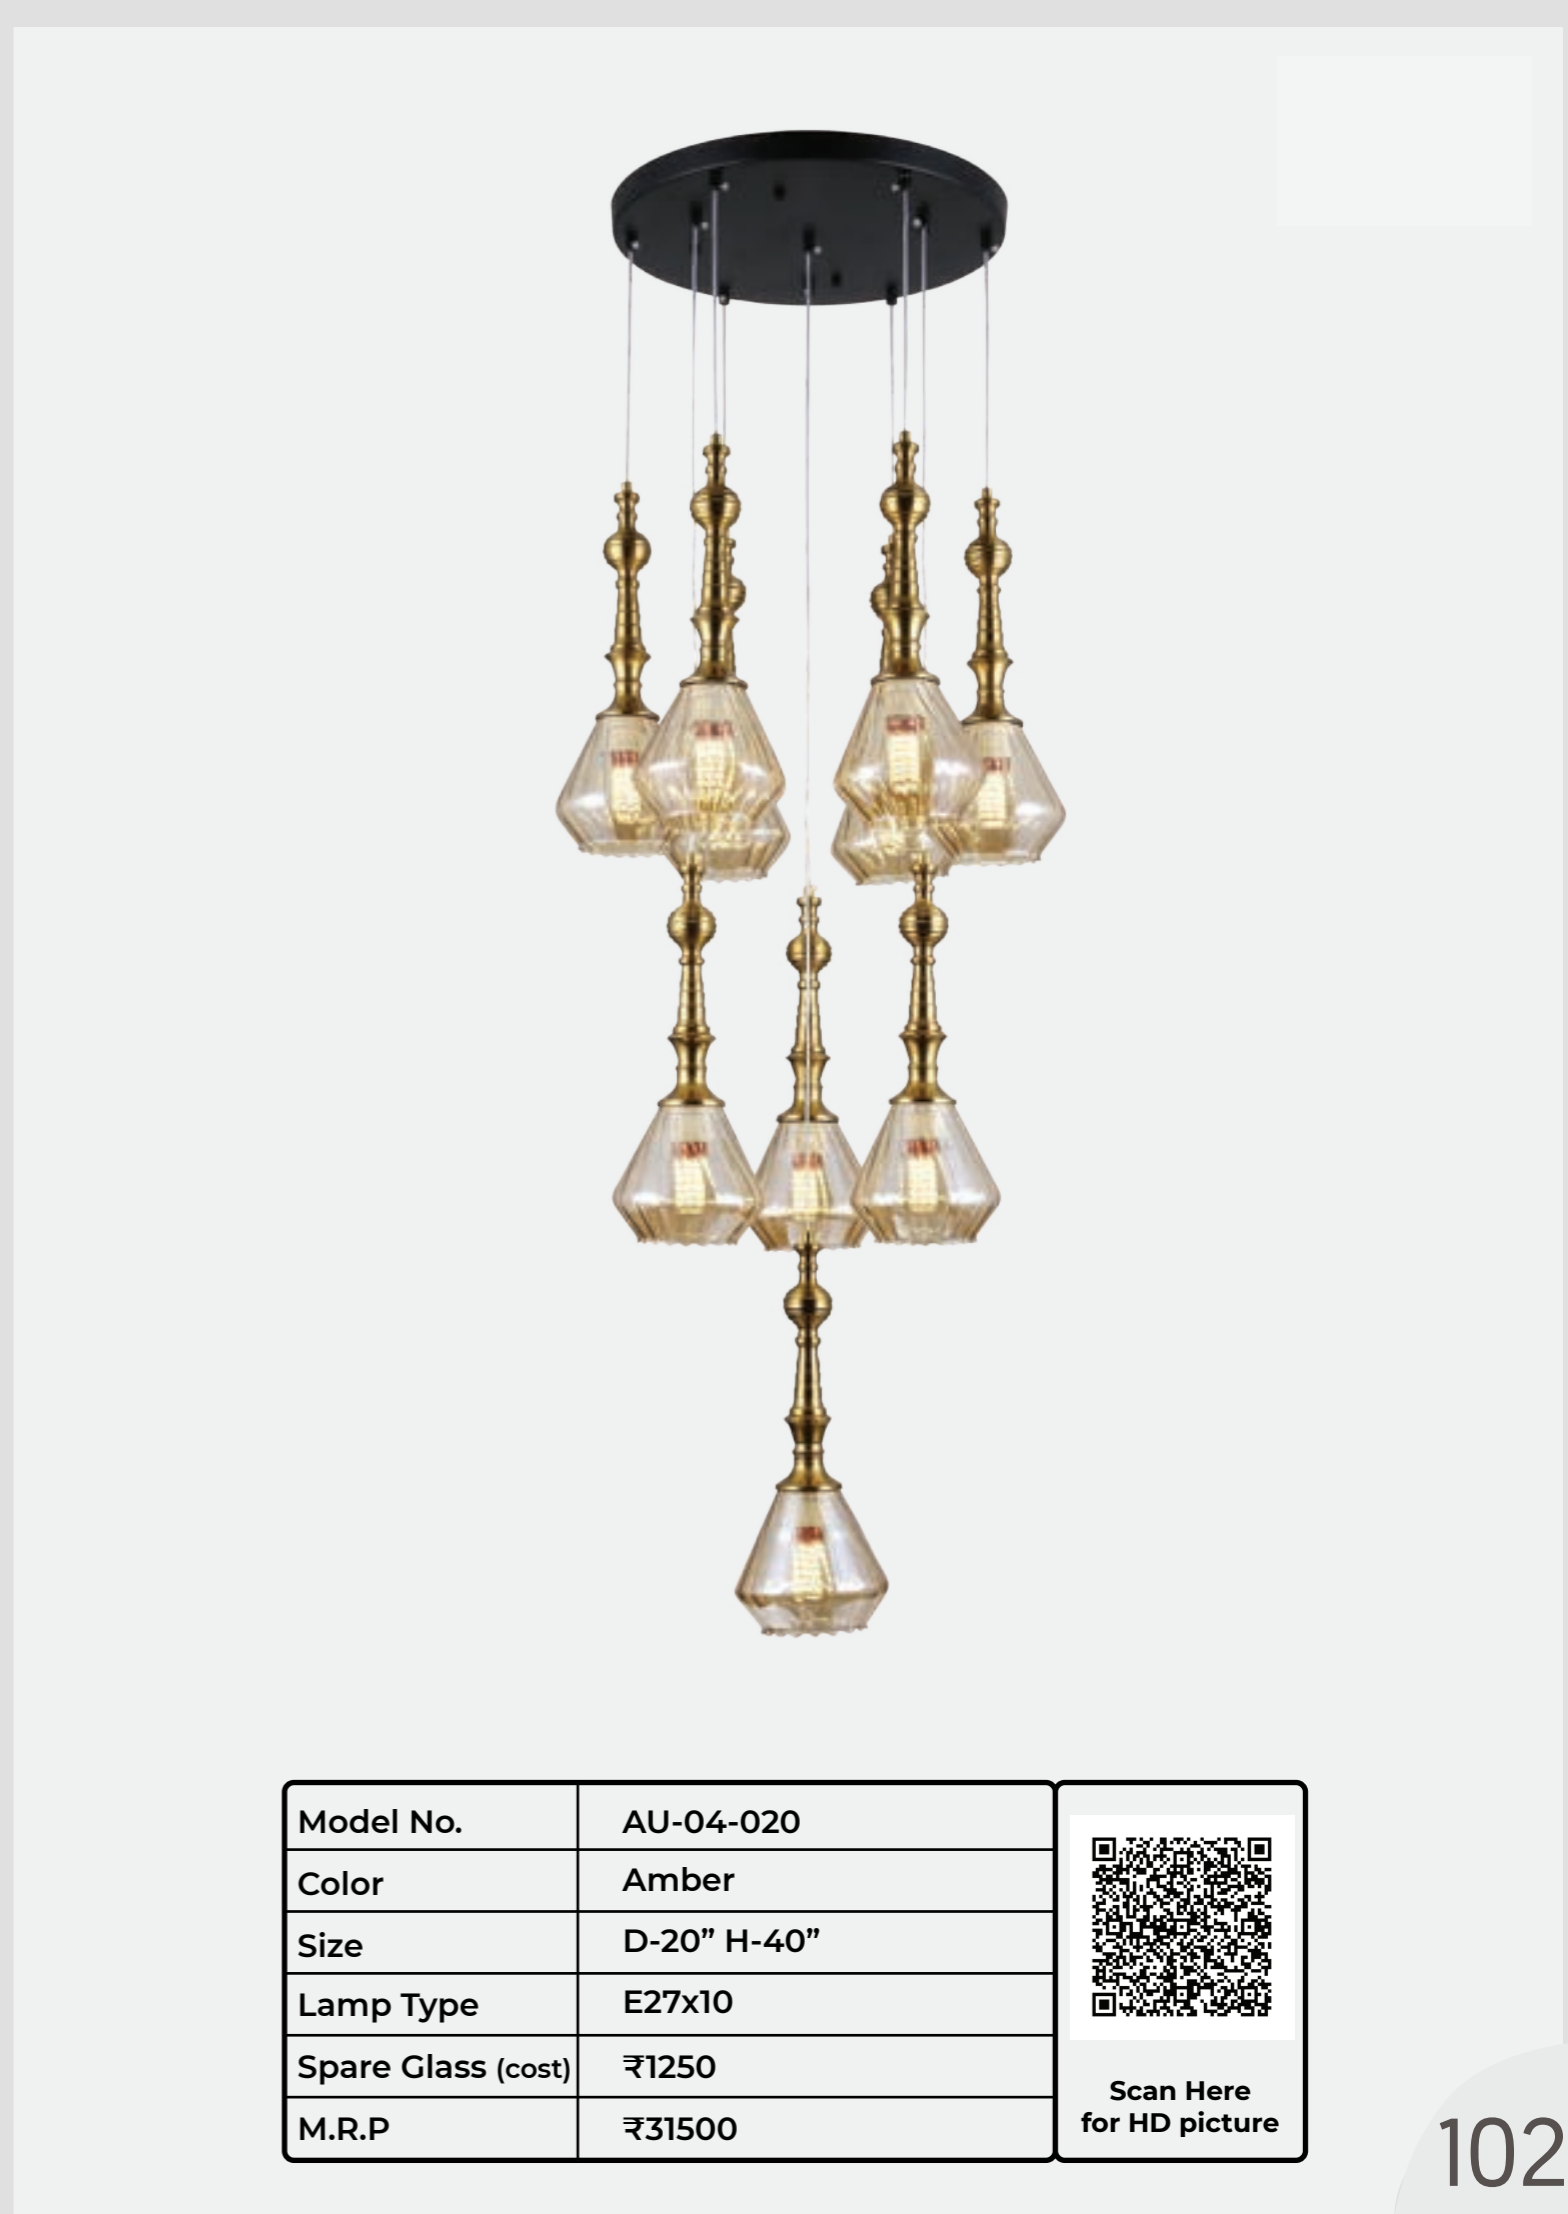

Model No.	AM-04-183	 Scan Here for HD picture
Color	Chrome	
Size	L-18" H-6"	
Lamp Type	3 in 1 W-10	
Spare Glass (cost)		
M.R.P	₹5125	

Model No.	AM-04-184	 Scan Here for HD picture
Color	Chrome	
Size	L-23" H-6"	
Lamp Type	3 in 1 W-15	
Spare Glass (cost)		
M.R.P	₹5750	

Model No.	AU-04-016	 Scan Here for HD picture
Color	Amber	
Size	D-20" H-40"	
Lamp Type	E27x10	
Spare Glass (cost)	₹1250	
M.R.P	₹31500	

₹31500

Model No.	AU-04-017	 <p>Scan Here for HD picture</p>
Color	Smoke	
Size	D-20" H-40"	
Lamp Type	E27x10	
Spare Glass (cost)	₹1250	
M.R.P	₹31500	