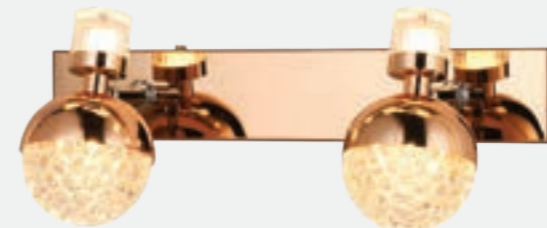

Model No.	AM-04-115
Color	Rose Gold
Size	L-12" H-6"
Lamp Type	3 in 1 W-12
Spare Glass (cost)	
M.R.P	₹7250
Scan Here for HD Pictures	
New M.R.P	₹5800