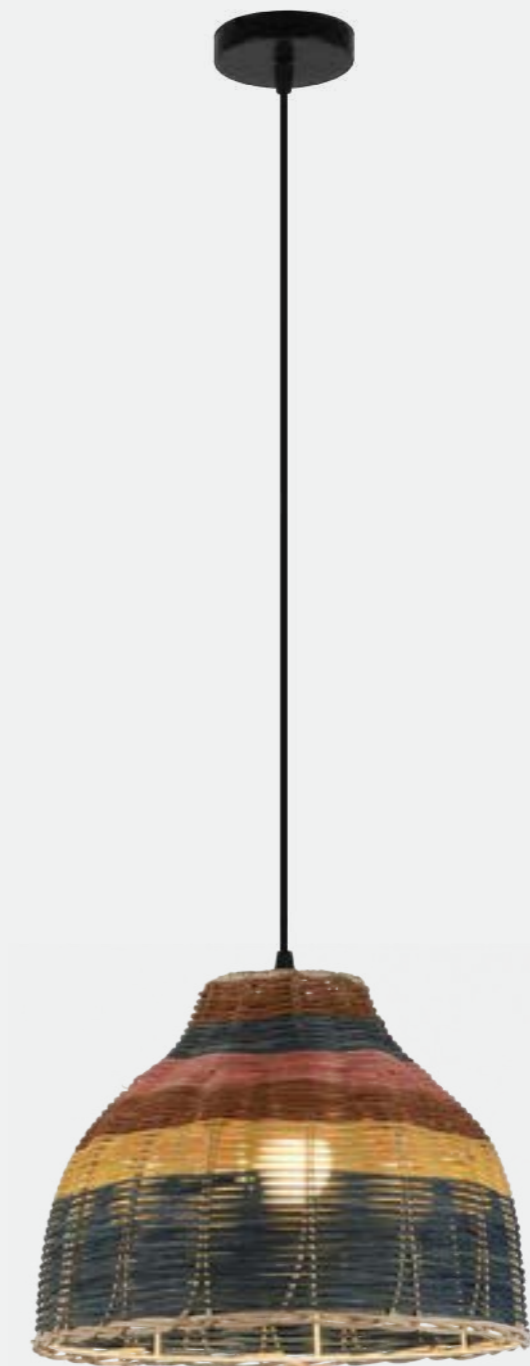

Model No.	BG-04-012
Color	Cane
Size	D-12" H-10"
Lamp Type	E27
Spare Glass (cost)	₹3300
M.R.P	₹6000
New M.R.P	₹3750

Scan Here
for HD picture