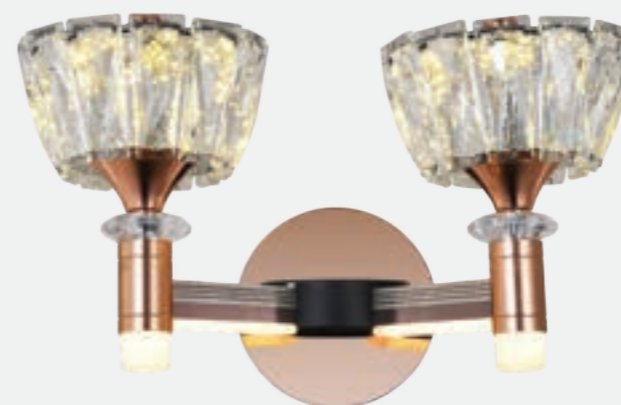

Model No.	AM-04-160
Color	Black + Rosegold
Size	L-14" H-9"
Lamp Type	3 in 1 W-20
Spare Glass (cost)	
M.R.P	₹8125
Scan Here for HD Pictures	
New M.R.P	₹6500