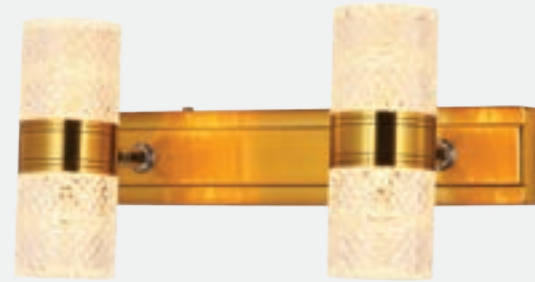

Model No.	AM-04-078
Color	Antique Brass
Size	L-12" H-5"
Lamp Type	3 in 1 W-12
Spare Glass (cost)	
M.R.P	₹5750
Scan Here for HD Pictures	
New M.R.P	₹4875