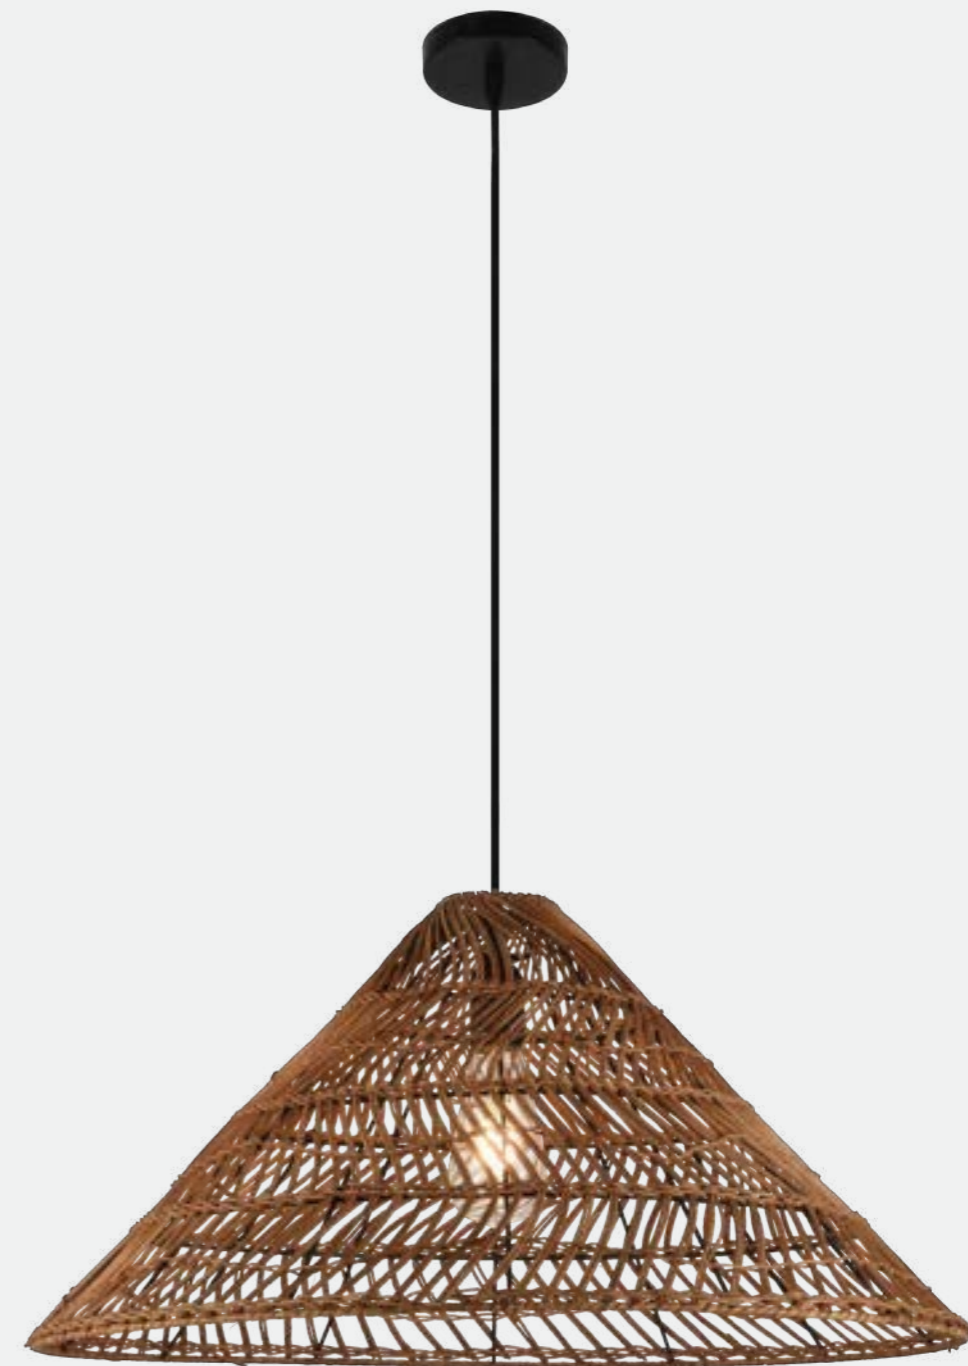

Model No.	BG-04-016
Color	Cane
Size	D-20" H-10"
Lamp Type	E27
Spare Glass (cost)	₹6188
M.R.P	₹11250
New M.R.P	₹7250

Scan Here
for HD picture