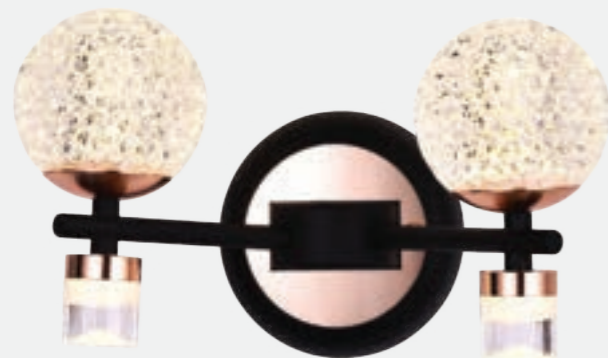

Model No.	AM-04-140
Color	Black + Rosegold
Size	L-12" H-6"
Lamp Type	3 in 1 W-20
Spare Glass (cost)	
M.R.P	₹5750
Scan Here for HD Pictures	
New M.R.P	₹4600