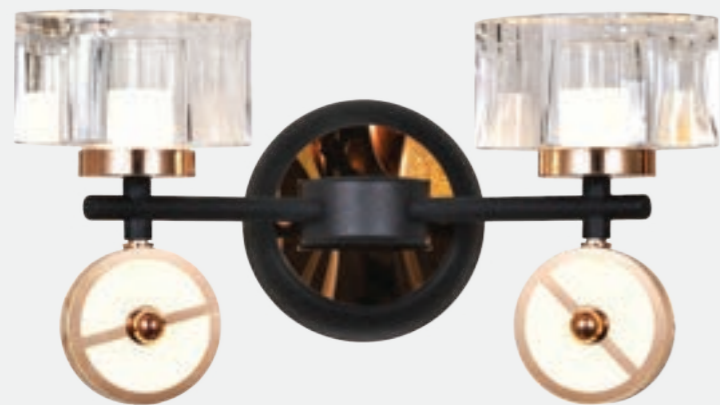

Model No.	AM-04-149
Color	Black + Rosegold
Size	L-11" H-5"
Lamp Type	3 in 1 W-16
Spare Glass (cost)	
M.R.P	₹6500
Scan Here for HD Pictures	
New M.R.P	₹5200