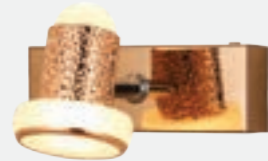

Model No.	AM-04-099
Color	Rose Gold
Size	L-6" H-4"
Lamp Type	3 in 1 W-6
Spare Glass (cost)	
M.R.P	₹4125
Scan Here for HD Pictures	
New M.R.P	₹3300