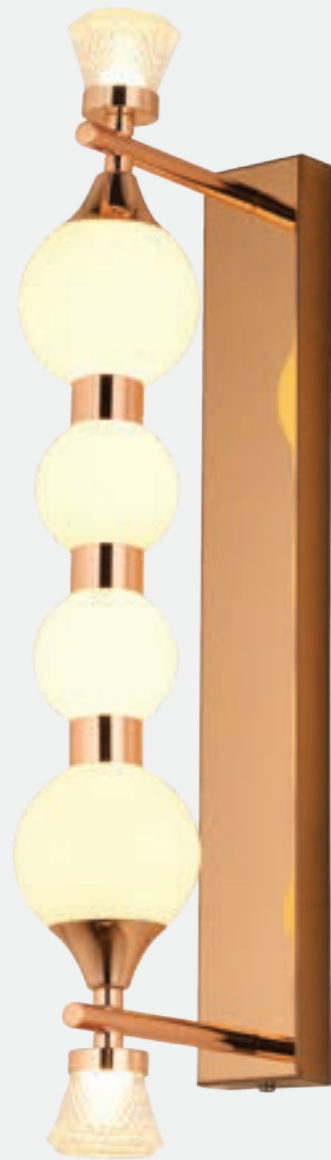

Model No.	AM-04-122
Color	Rose Gold
Size	L-9" H-8"
Lamp Type	3 in 1 W-20
Spare Glass (cost)	
M.R.P	₹7750
Scan Here for HD Pictures	
New M.R.P	₹6200

Model No.	AM-04-123
Color	Rose Gold
Size	L-4" H-8"
Lamp Type	3 in 1 W-10
Spare Glass (cost)	
M.R.P	₹4500
Scan Here for HD Pictures	
New M.R.P	₹3600

Model No.	AM-04-124
Color	Rose Gold
Size	L-9" H-8"
Lamp Type	3 in 1 W-20
Spare Glass (cost)	
M.R.P	₹7750
Scan Here for HD Pictures	
New M.R.P	₹6200

Model No.	AM-04-125
Color	Rose Gold
Size	L-4" H-6"
Lamp Type	3 in 1 W-15
Spare Glass (cost)	
M.R.P	₹5125
Scan Here for HD Pictures	
New M.R.P	₹4100

Model No.	AM-04-126
Color	Rose Gold
Size	L-8" H-5"
Lamp Type	3 in 1 W-19
Spare Glass (cost)	
M.R.P	₹7500
Scan Here for HD Pictures	
New M.R.P	₹6000

Model No.	AM-04-127
Color	Rose Gold
Size	L-5" H-6"
Lamp Type	3 in 1 W-9
Spare Glass (cost)	
M.R.P	₹6000
Scan Here for HD Pictures	
New M.R.P	₹4800

Model No.	AM-04-128
Color	Rose Gold
Size	L-6" H-6"
Lamp Type	3 in 1 W-9
Spare Glass (cost)	
M.R.P	₹6500
Scan Here for HD Pictures	
New M.R.P	₹5200

Model No.	AM-04-129
Color	Rose Gold
Size	L-20" H-5"
Lamp Type	3 in 1 W-18
Spare Glass (cost)	
M.R.P	₹9500
Scan Here for HD Pictures	
New M.R.P	₹7600