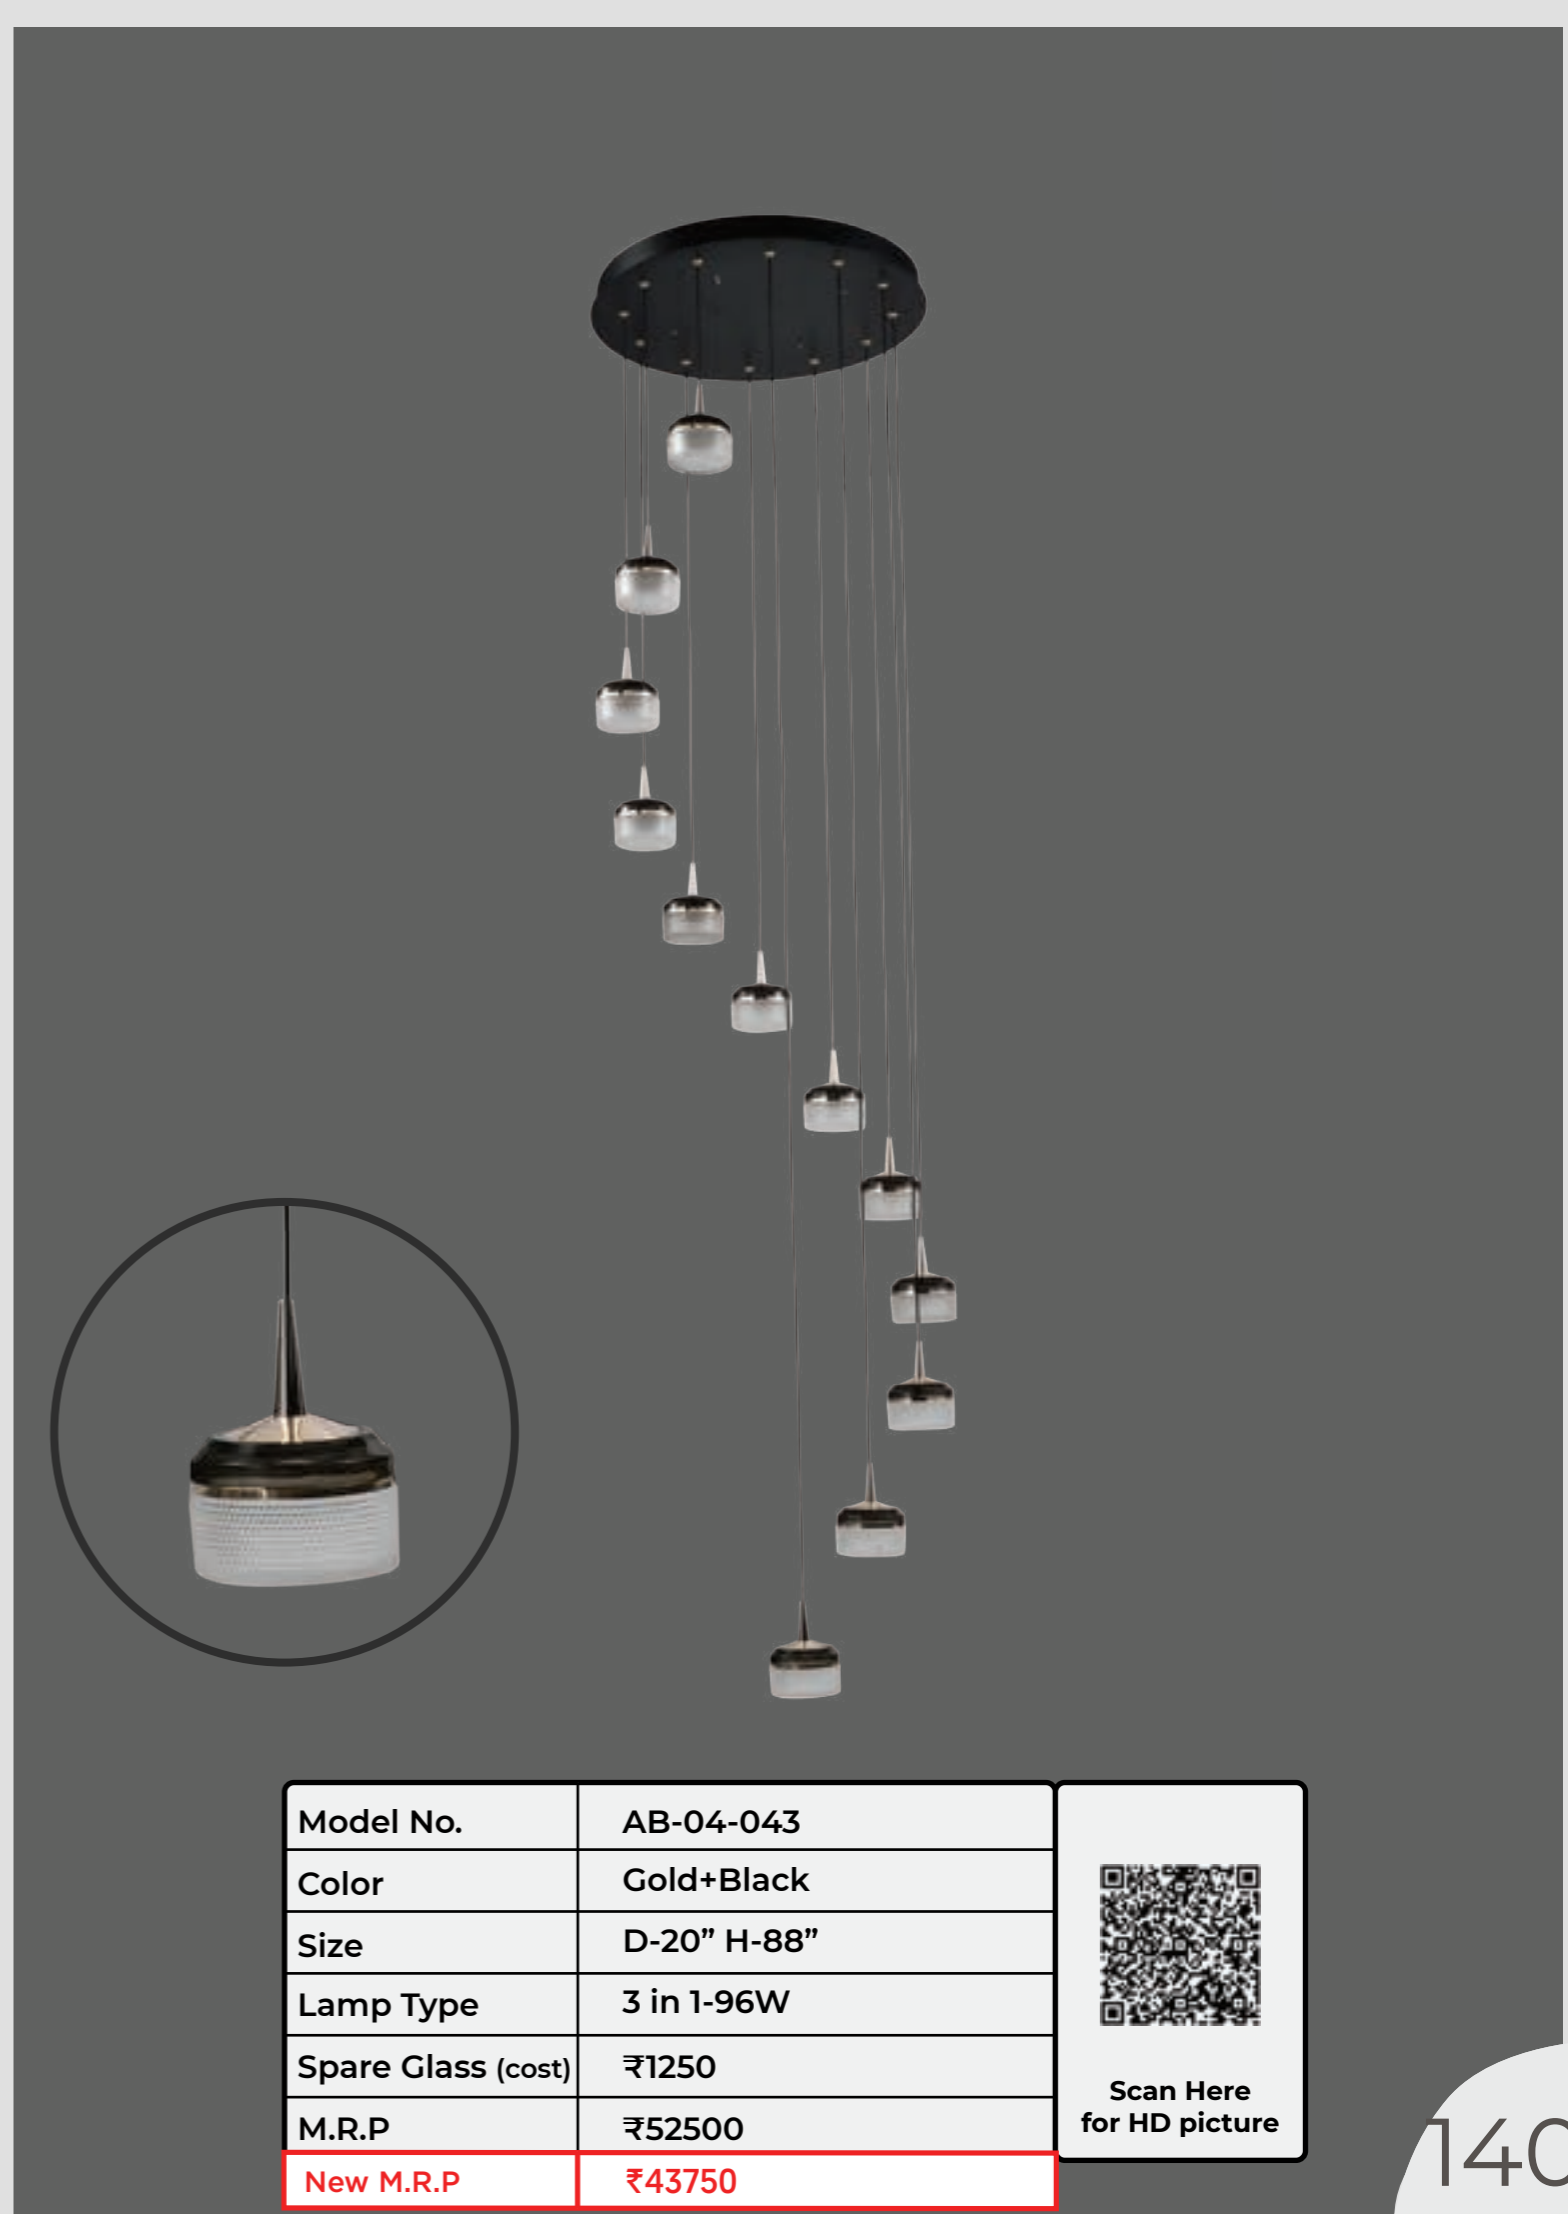

Model No.	AB-04-043
Color	Gold+Black
Size	D-20" H-88"
Lamp Type	3 in 1-96W
Spare Glass (cost)	₹1250
M.R.P	₹52500
New M.R.P	₹43750

Scan Here
for HD picture