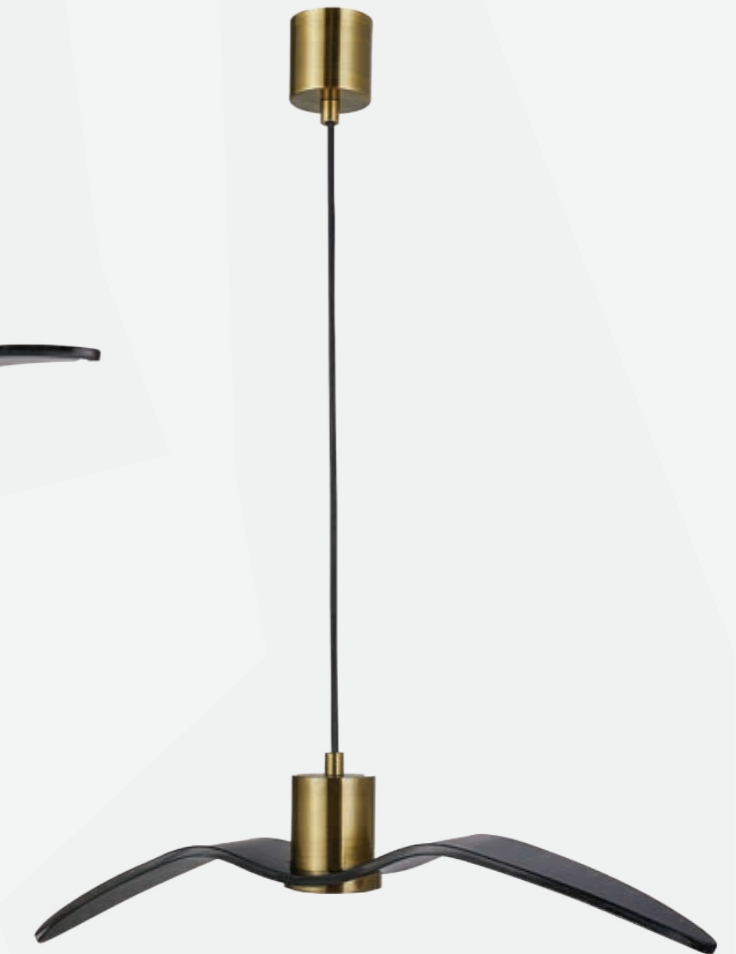

Model No.	PS-04-060
Color	Glossy Black
Size	L-24" H-4"
Lamp Type	GU-10
Spare Glass (cost)	₹3750
M.R.P	₹11250
Scan Here for HD Pictures