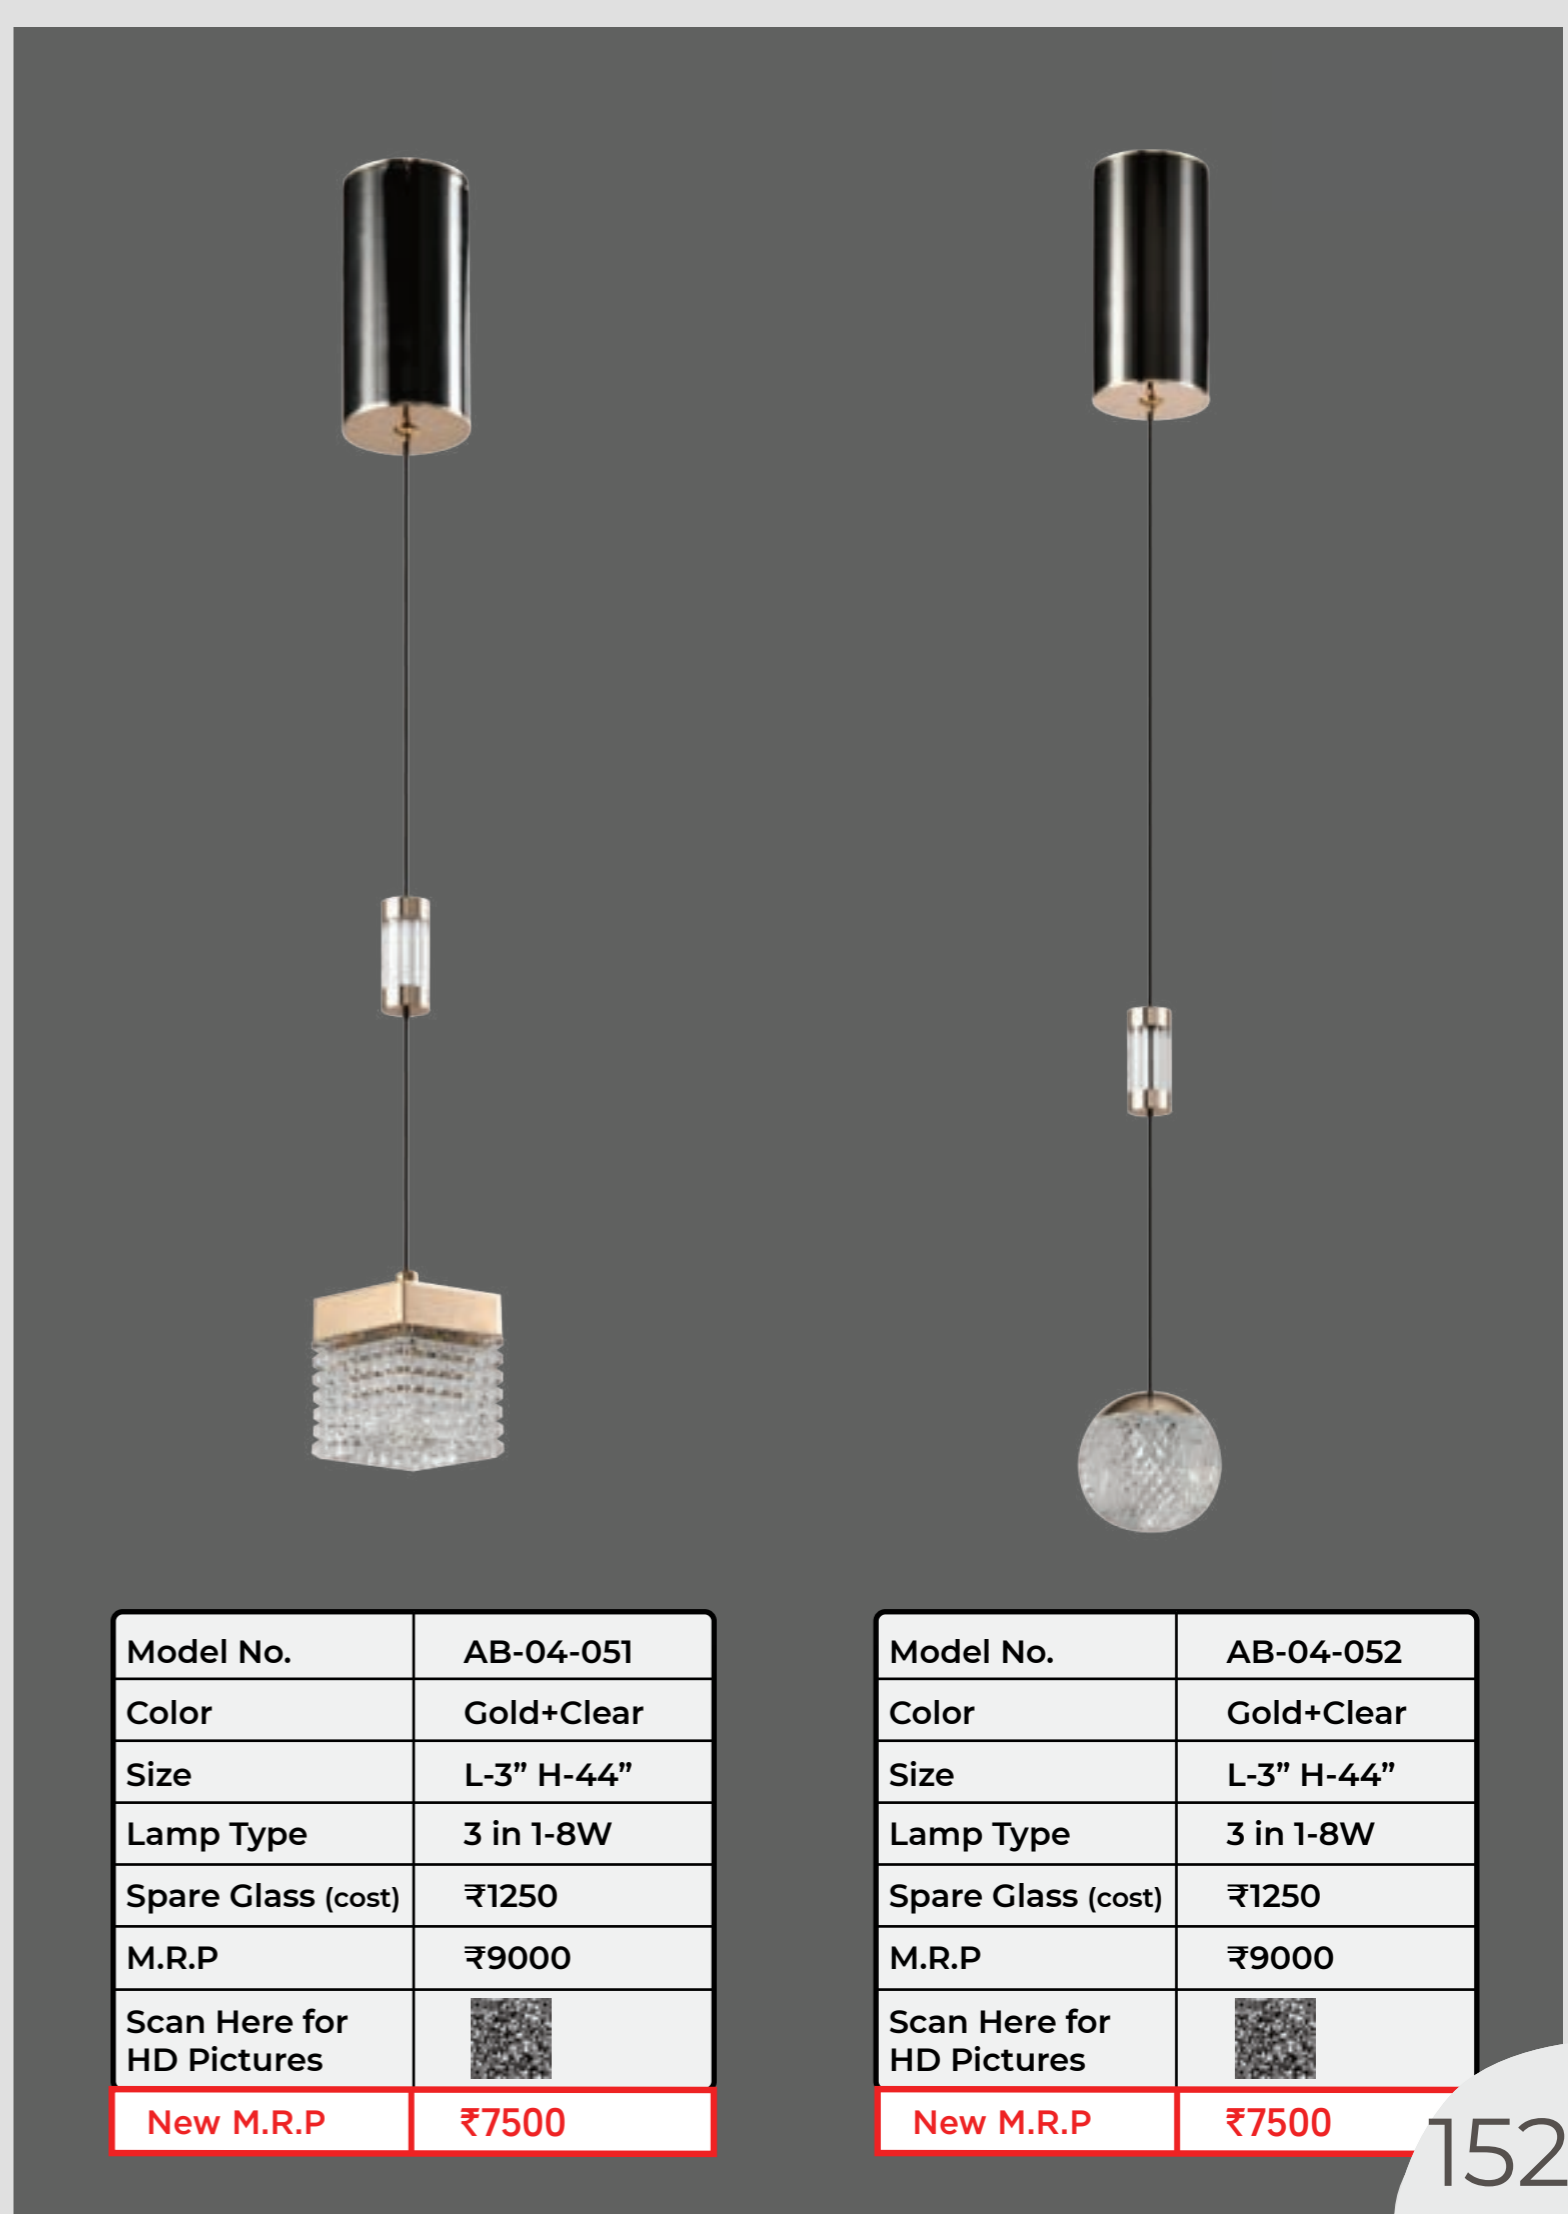

Scan Here
for HD picture

Model No.	AB-04-049
Color	Gold+Black
Size	L-28" W-28"
Lamp Type	3 in 1-64W
Spare Glass (cost)	₹1250
M.R.P	₹49750
New M.R.P	₹41500

Scan Here
for HD picture

Model No.	AB-04-050
Color	Gold+Black
Size	L-36" W-36"
Lamp Type	3 in 1-96W
Spare Glass (cost)	₹1250
M.R.P	₹58875
New M.R.P	₹49062

Scan Here
for HD picture

Model No.	AB-04-051
Color	Gold+Clear
Size	L-3" H-44"
Lamp Type	3 in 1-8W
Spare Glass (cost)	₹1250
M.R.P	₹9000
Scan Here for HD Pictures	
New M.R.P	₹7500

Model No.	AB-04-052
Color	Gold+Clear
Size	L-3" H-44"
Lamp Type	3 in 1-8W
Spare Glass (cost)	₹1250
M.R.P	₹9000
Scan Here for HD Pictures	
New M.R.P	₹7500