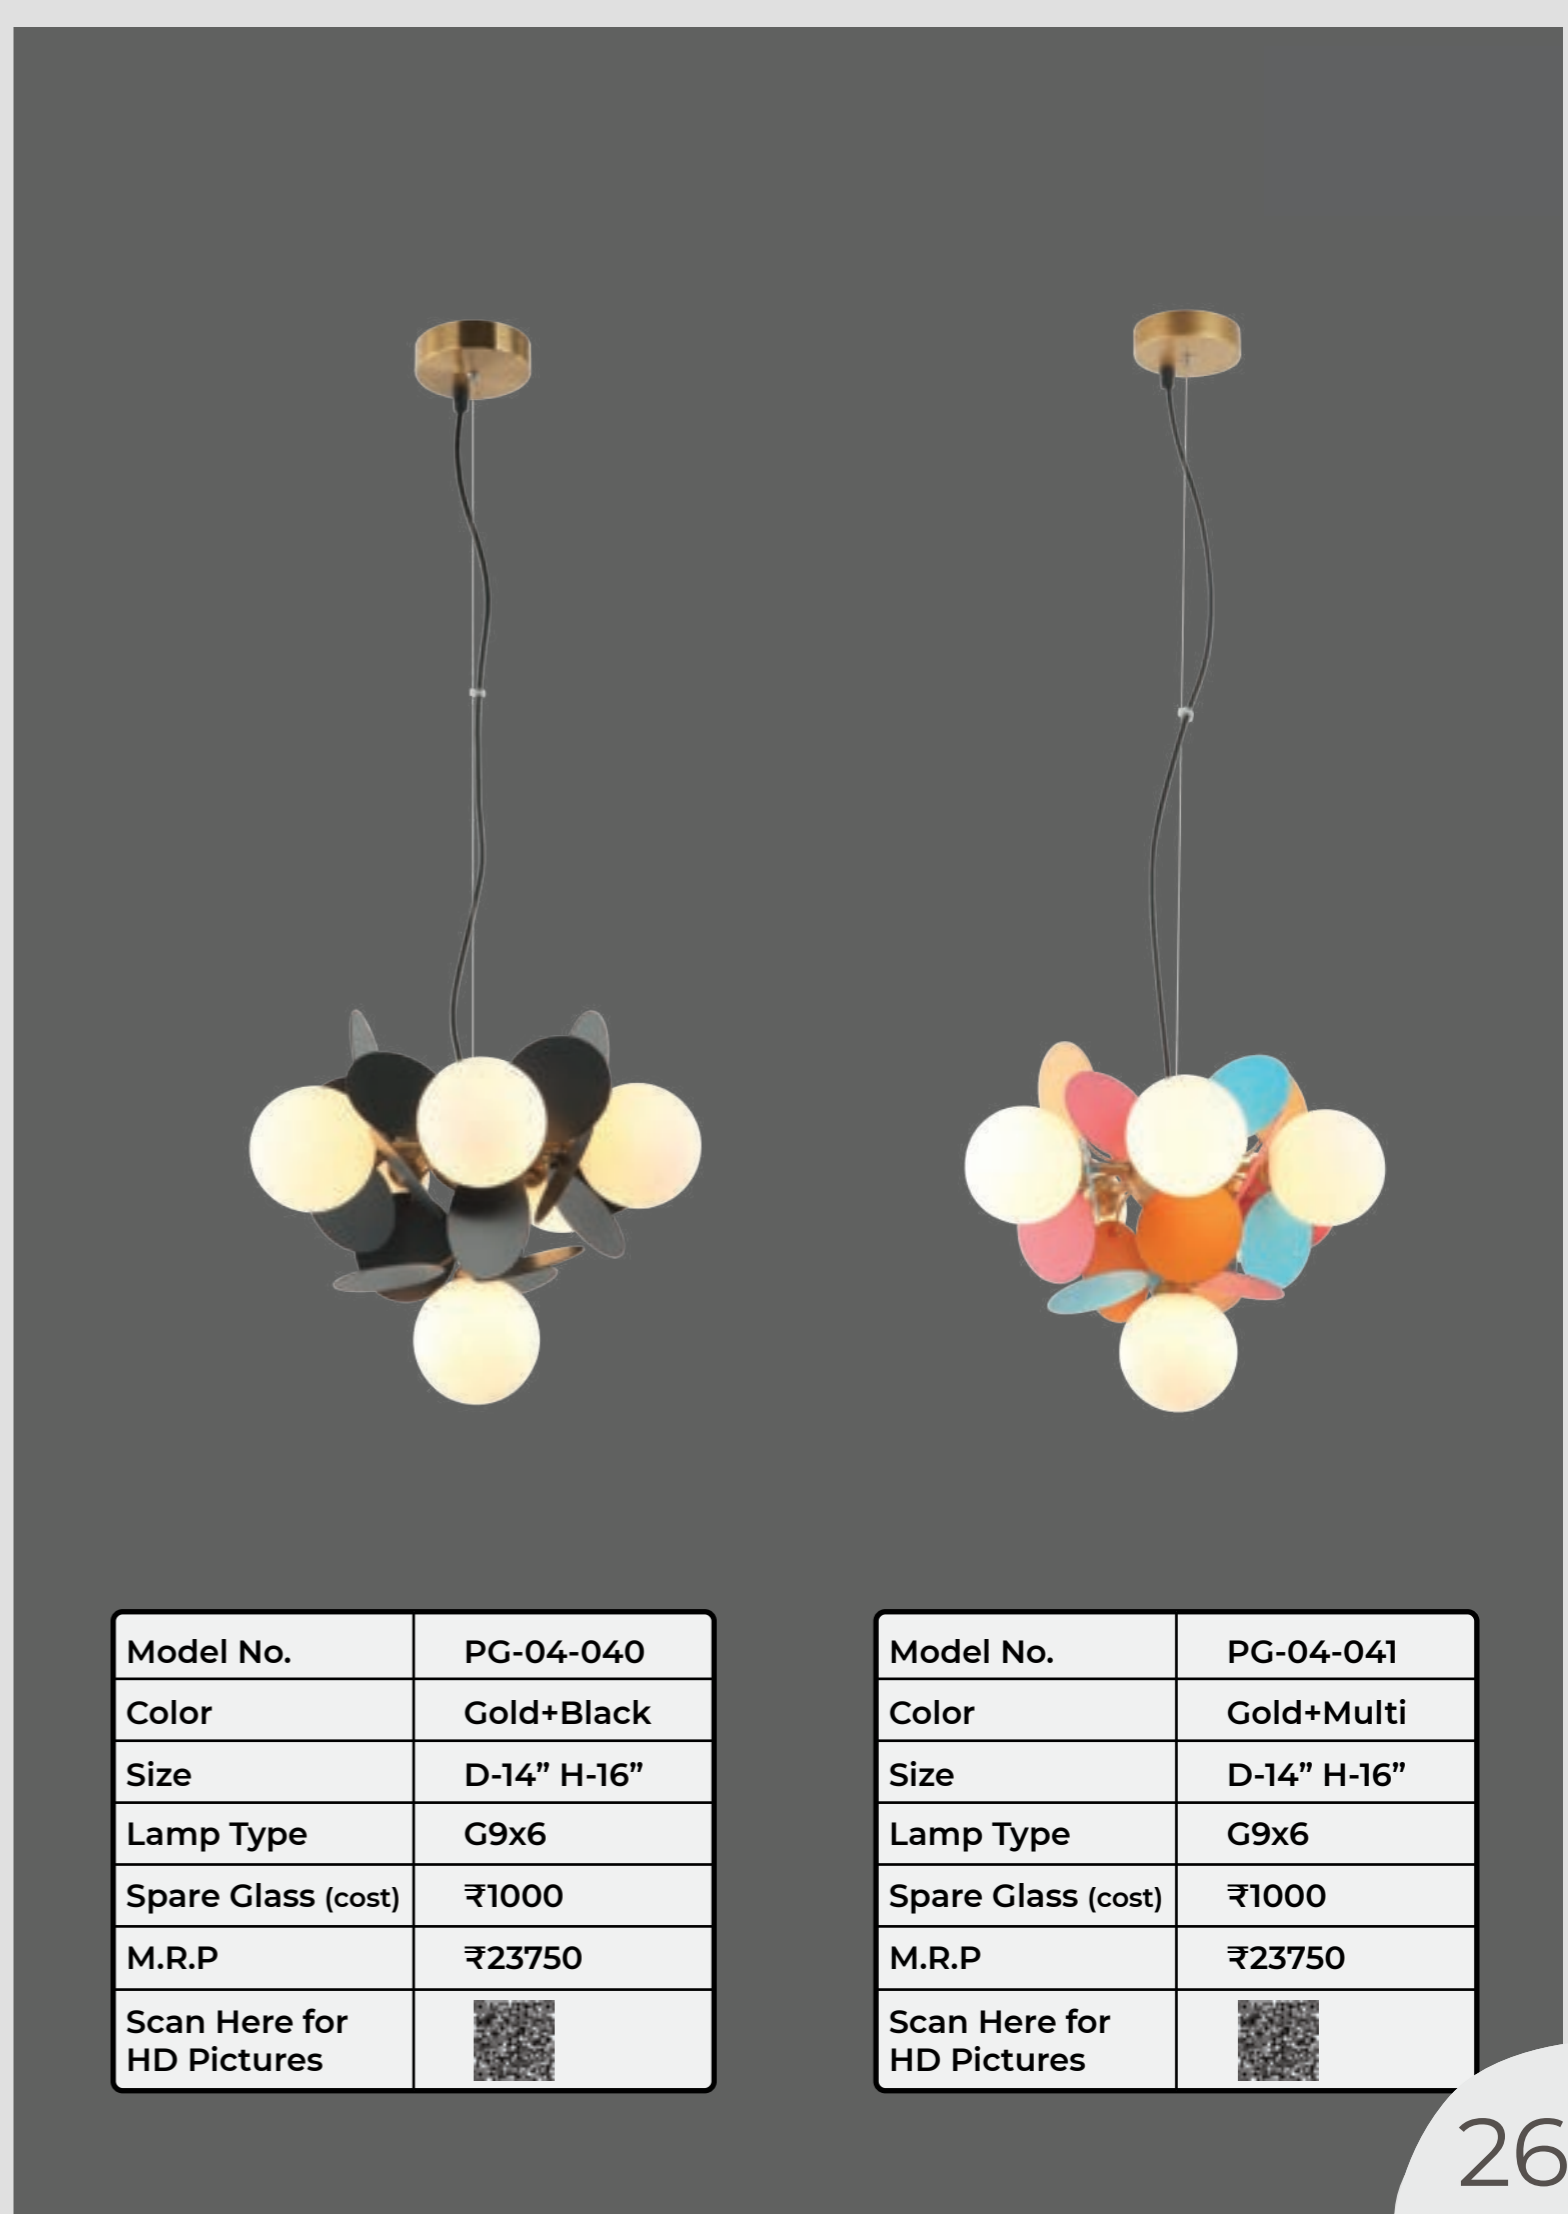

Model No.	PG-04-040
Color	Gold+Black
Size	D-14" H-16"
Lamp Type	G9x6
Spare Glass (cost)	₹1000
M.R.P	₹23750
Scan Here for HD Pictures	

Model No.	PG-04-041
Color	Gold+Multi
Size	D-14" H-16"
Lamp Type	G9x6
Spare Glass (cost)	₹1000
M.R.P	₹23750
Scan Here for HD Pictures