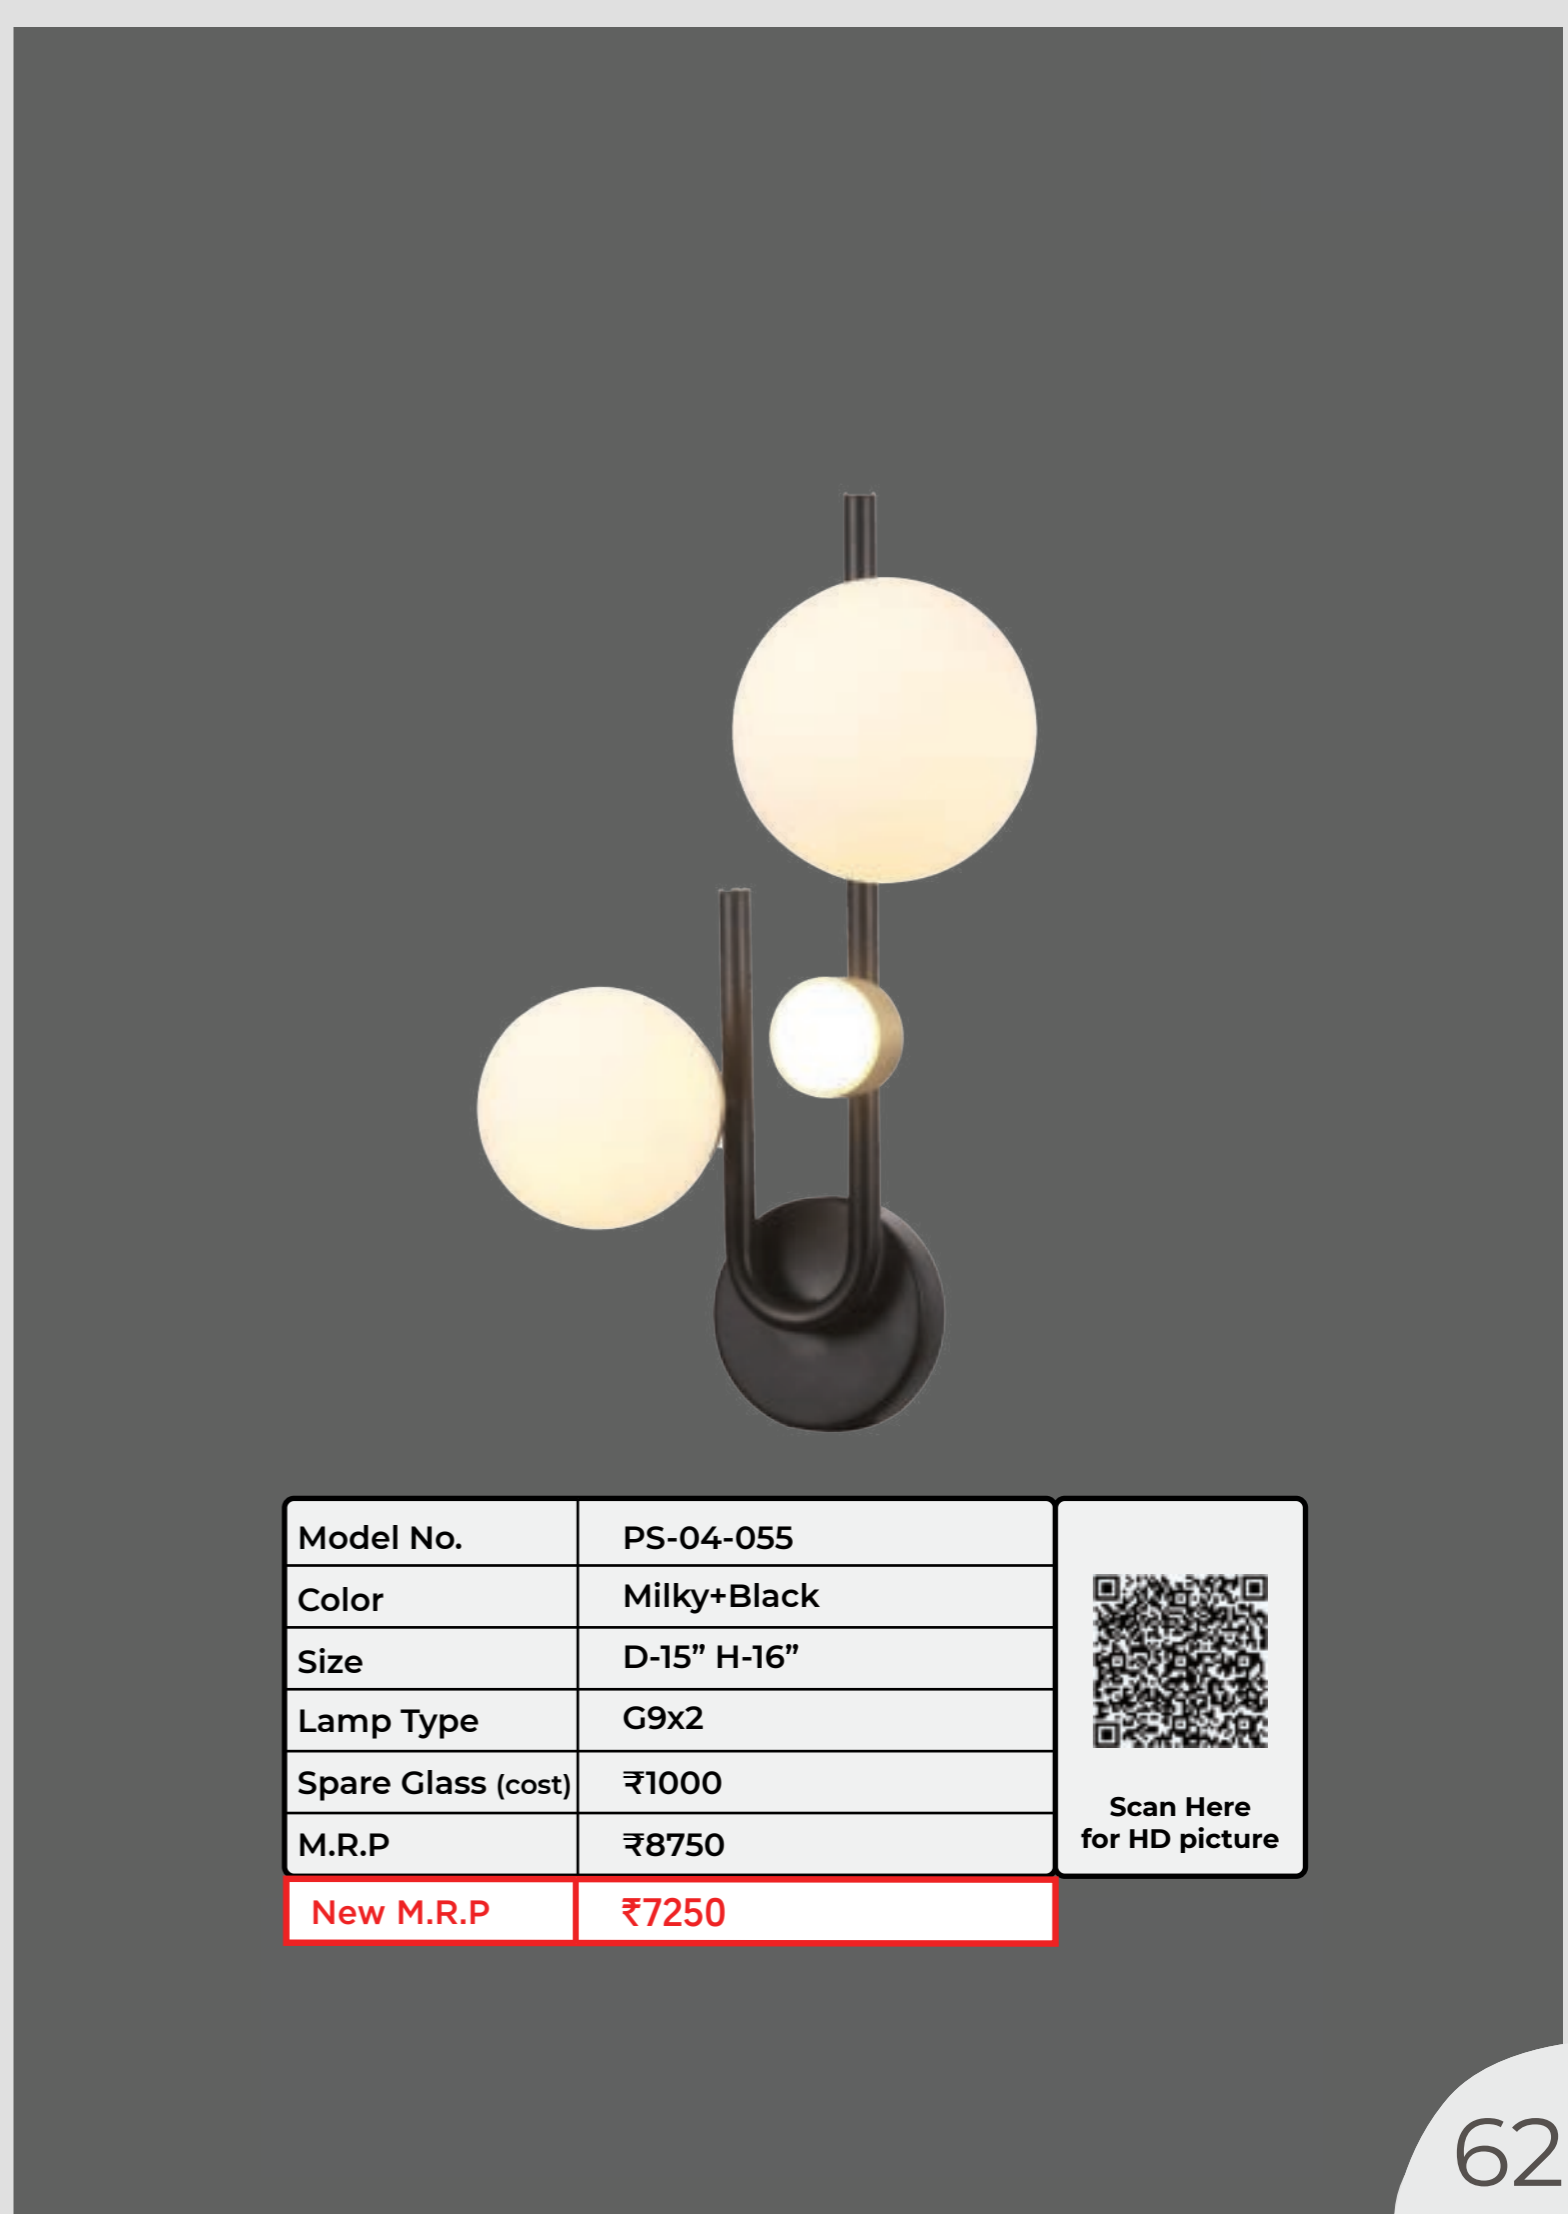

Model No.	PS-04-055
Color	Milky+Black
Size	D-15" H-16"
Lamp Type	G9x2
Spare Glass (cost)	₹1000
M.R.P	₹8750
New M.R.P	₹7250

Scan Here
for HD picture