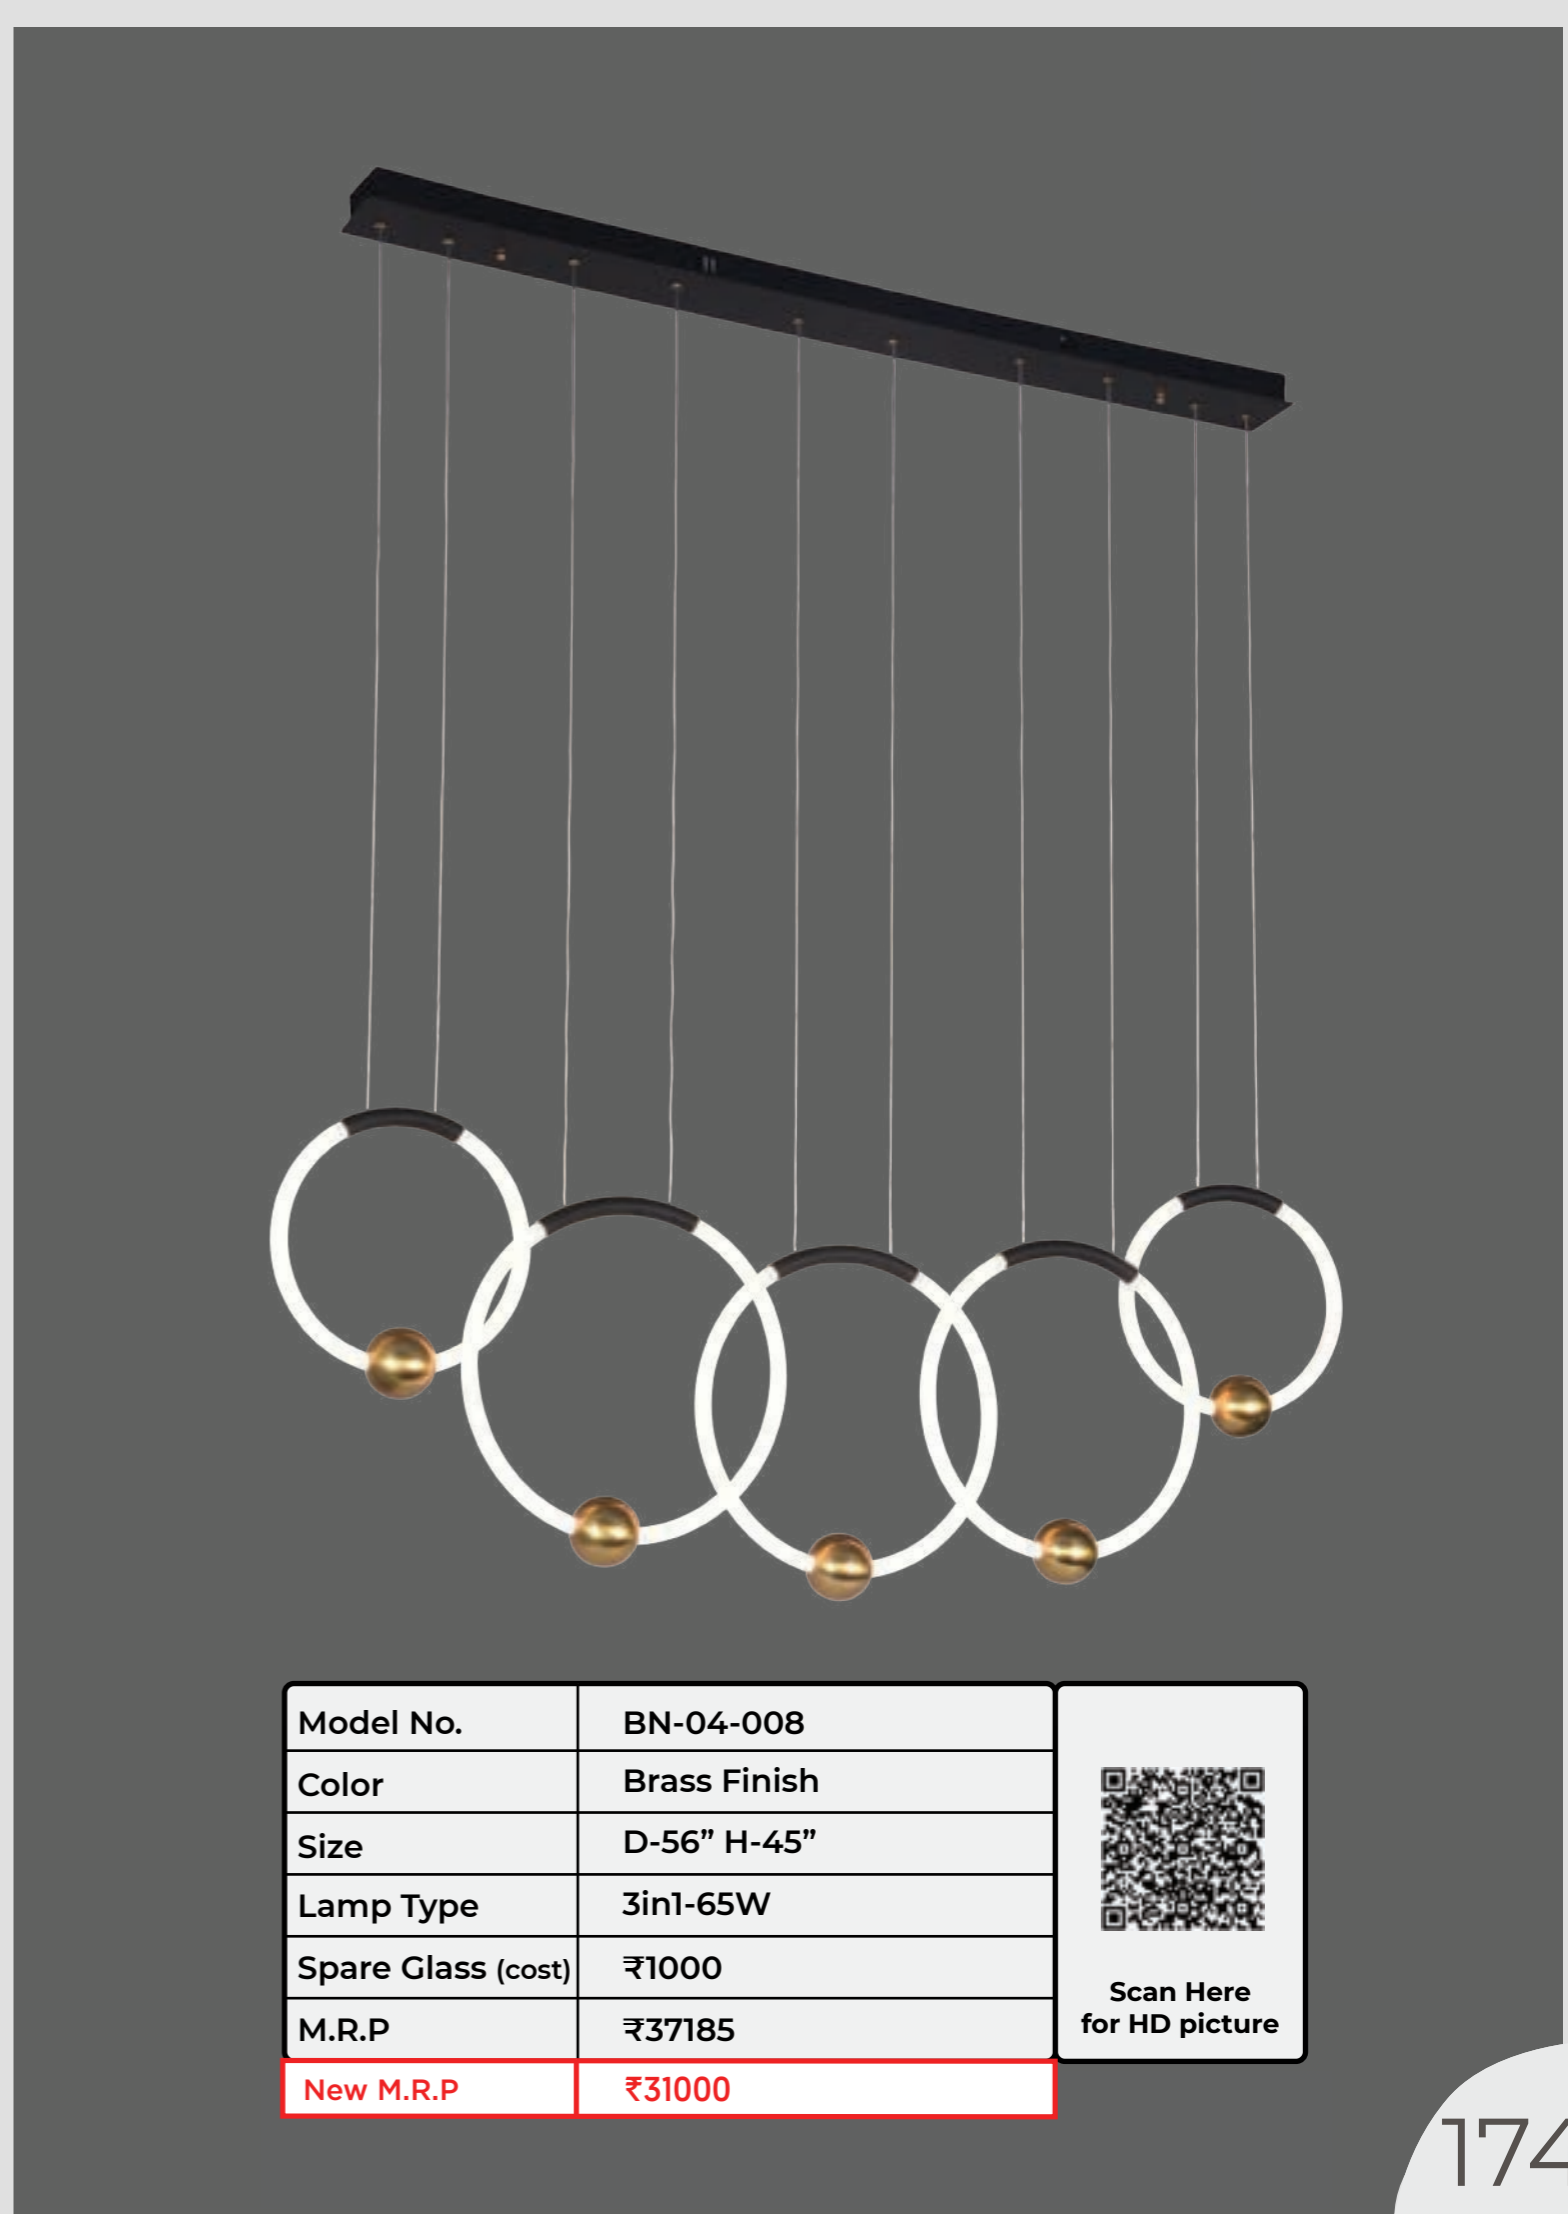

Model No.	BN-04-008
Color	Brass Finish
Size	D-56" H-45"
Lamp Type	3in1-65W
Spare Glass (cost)	₹1000
M.R.P	₹37185
New M.R.P	₹31000

Scan Here
for HD picture