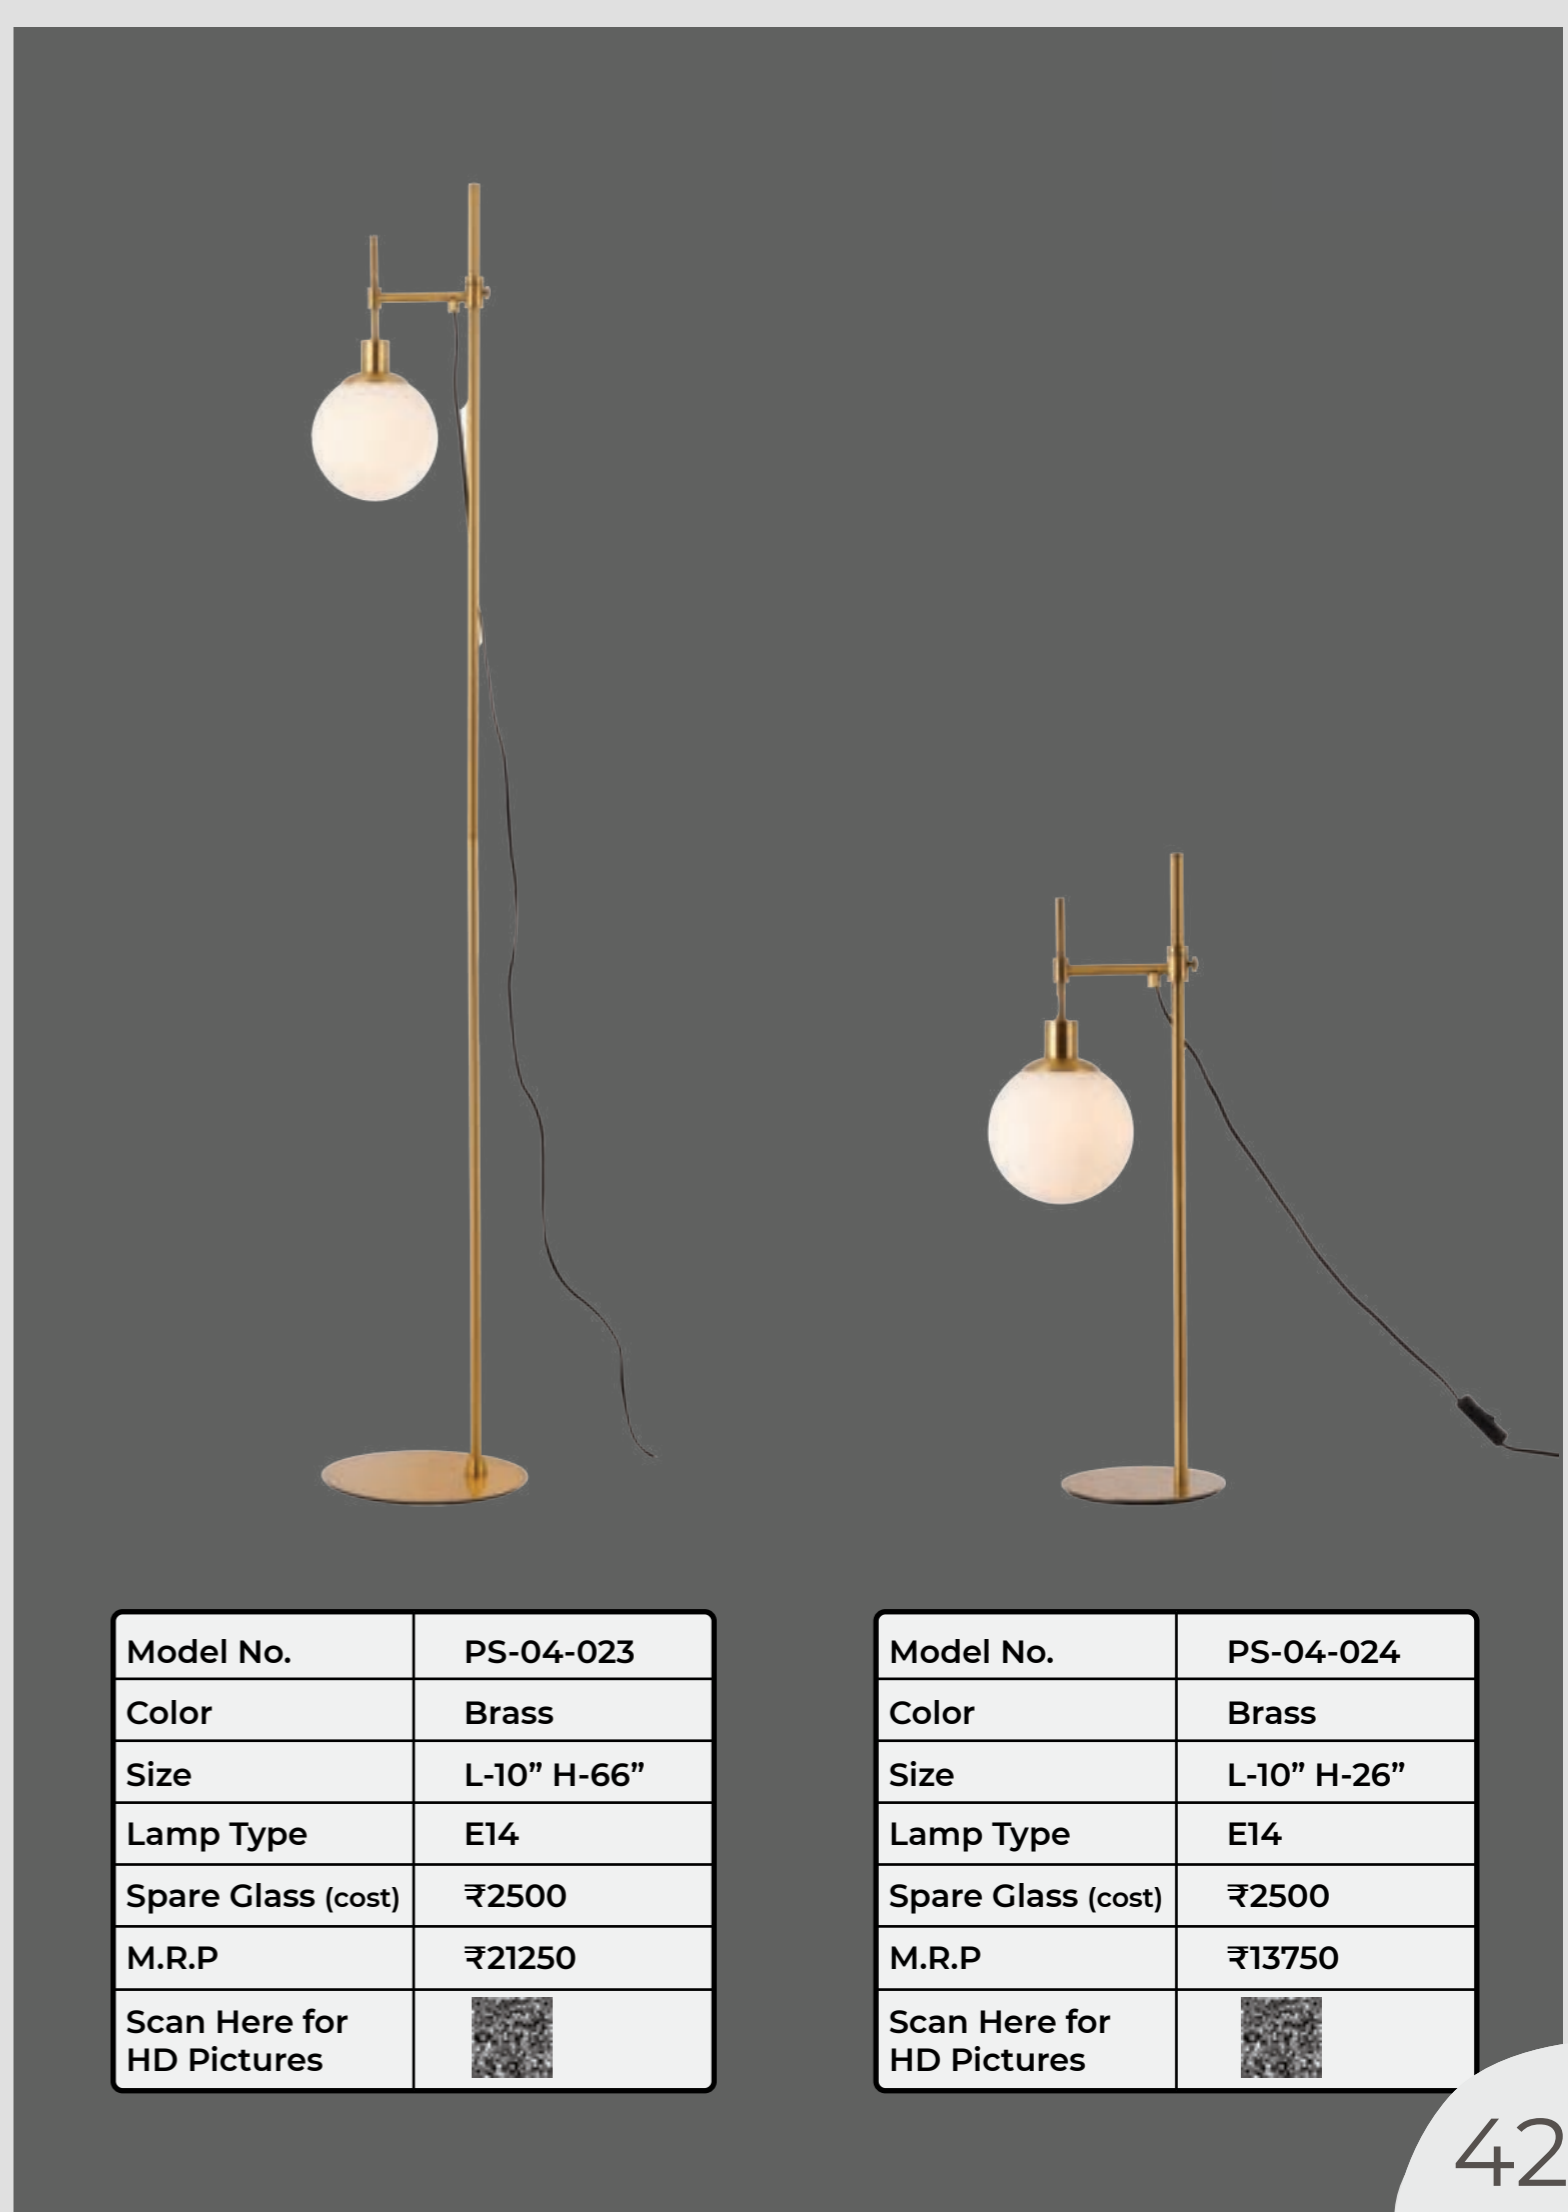

Model No.	PS-04-023
Color	Brass
Size	L-10" H-66"
Lamp Type	E14
Spare Glass (cost)	₹2500
M.R.P	₹21250
Scan Here for HD Pictures	

Model No.	PS-04-024
Color	Brass
Size	L-10" H-26"
Lamp Type	E14
Spare Glass (cost)	₹2500
M.R.P	₹13750
Scan Here for HD Pictures