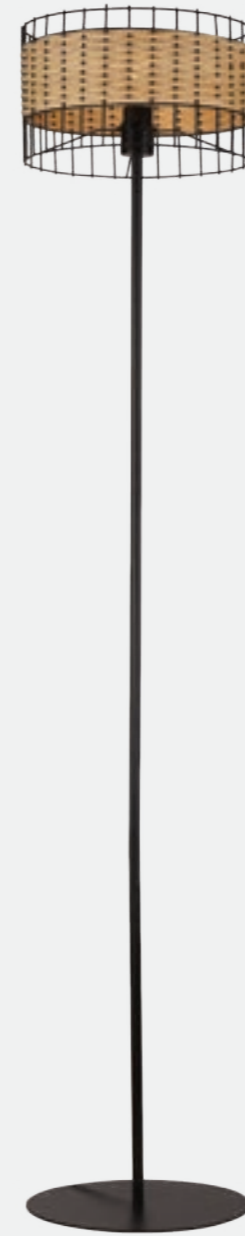

Model No.	TR-04-036
Color	Black+Cane
Size	D-12" H-62"
Lamp Type	E27
Spare Glass (cost)	₹6250
M.R.P	₹14875
Scan Here for HD Pictures	

Model No.	TR-04-037
Color	Black+Cane
Size	D-4" H-12"
Lamp Type	E27
Spare Glass (cost)	₹2500
M.R.P	₹4875
Scan Here for HD Pictures