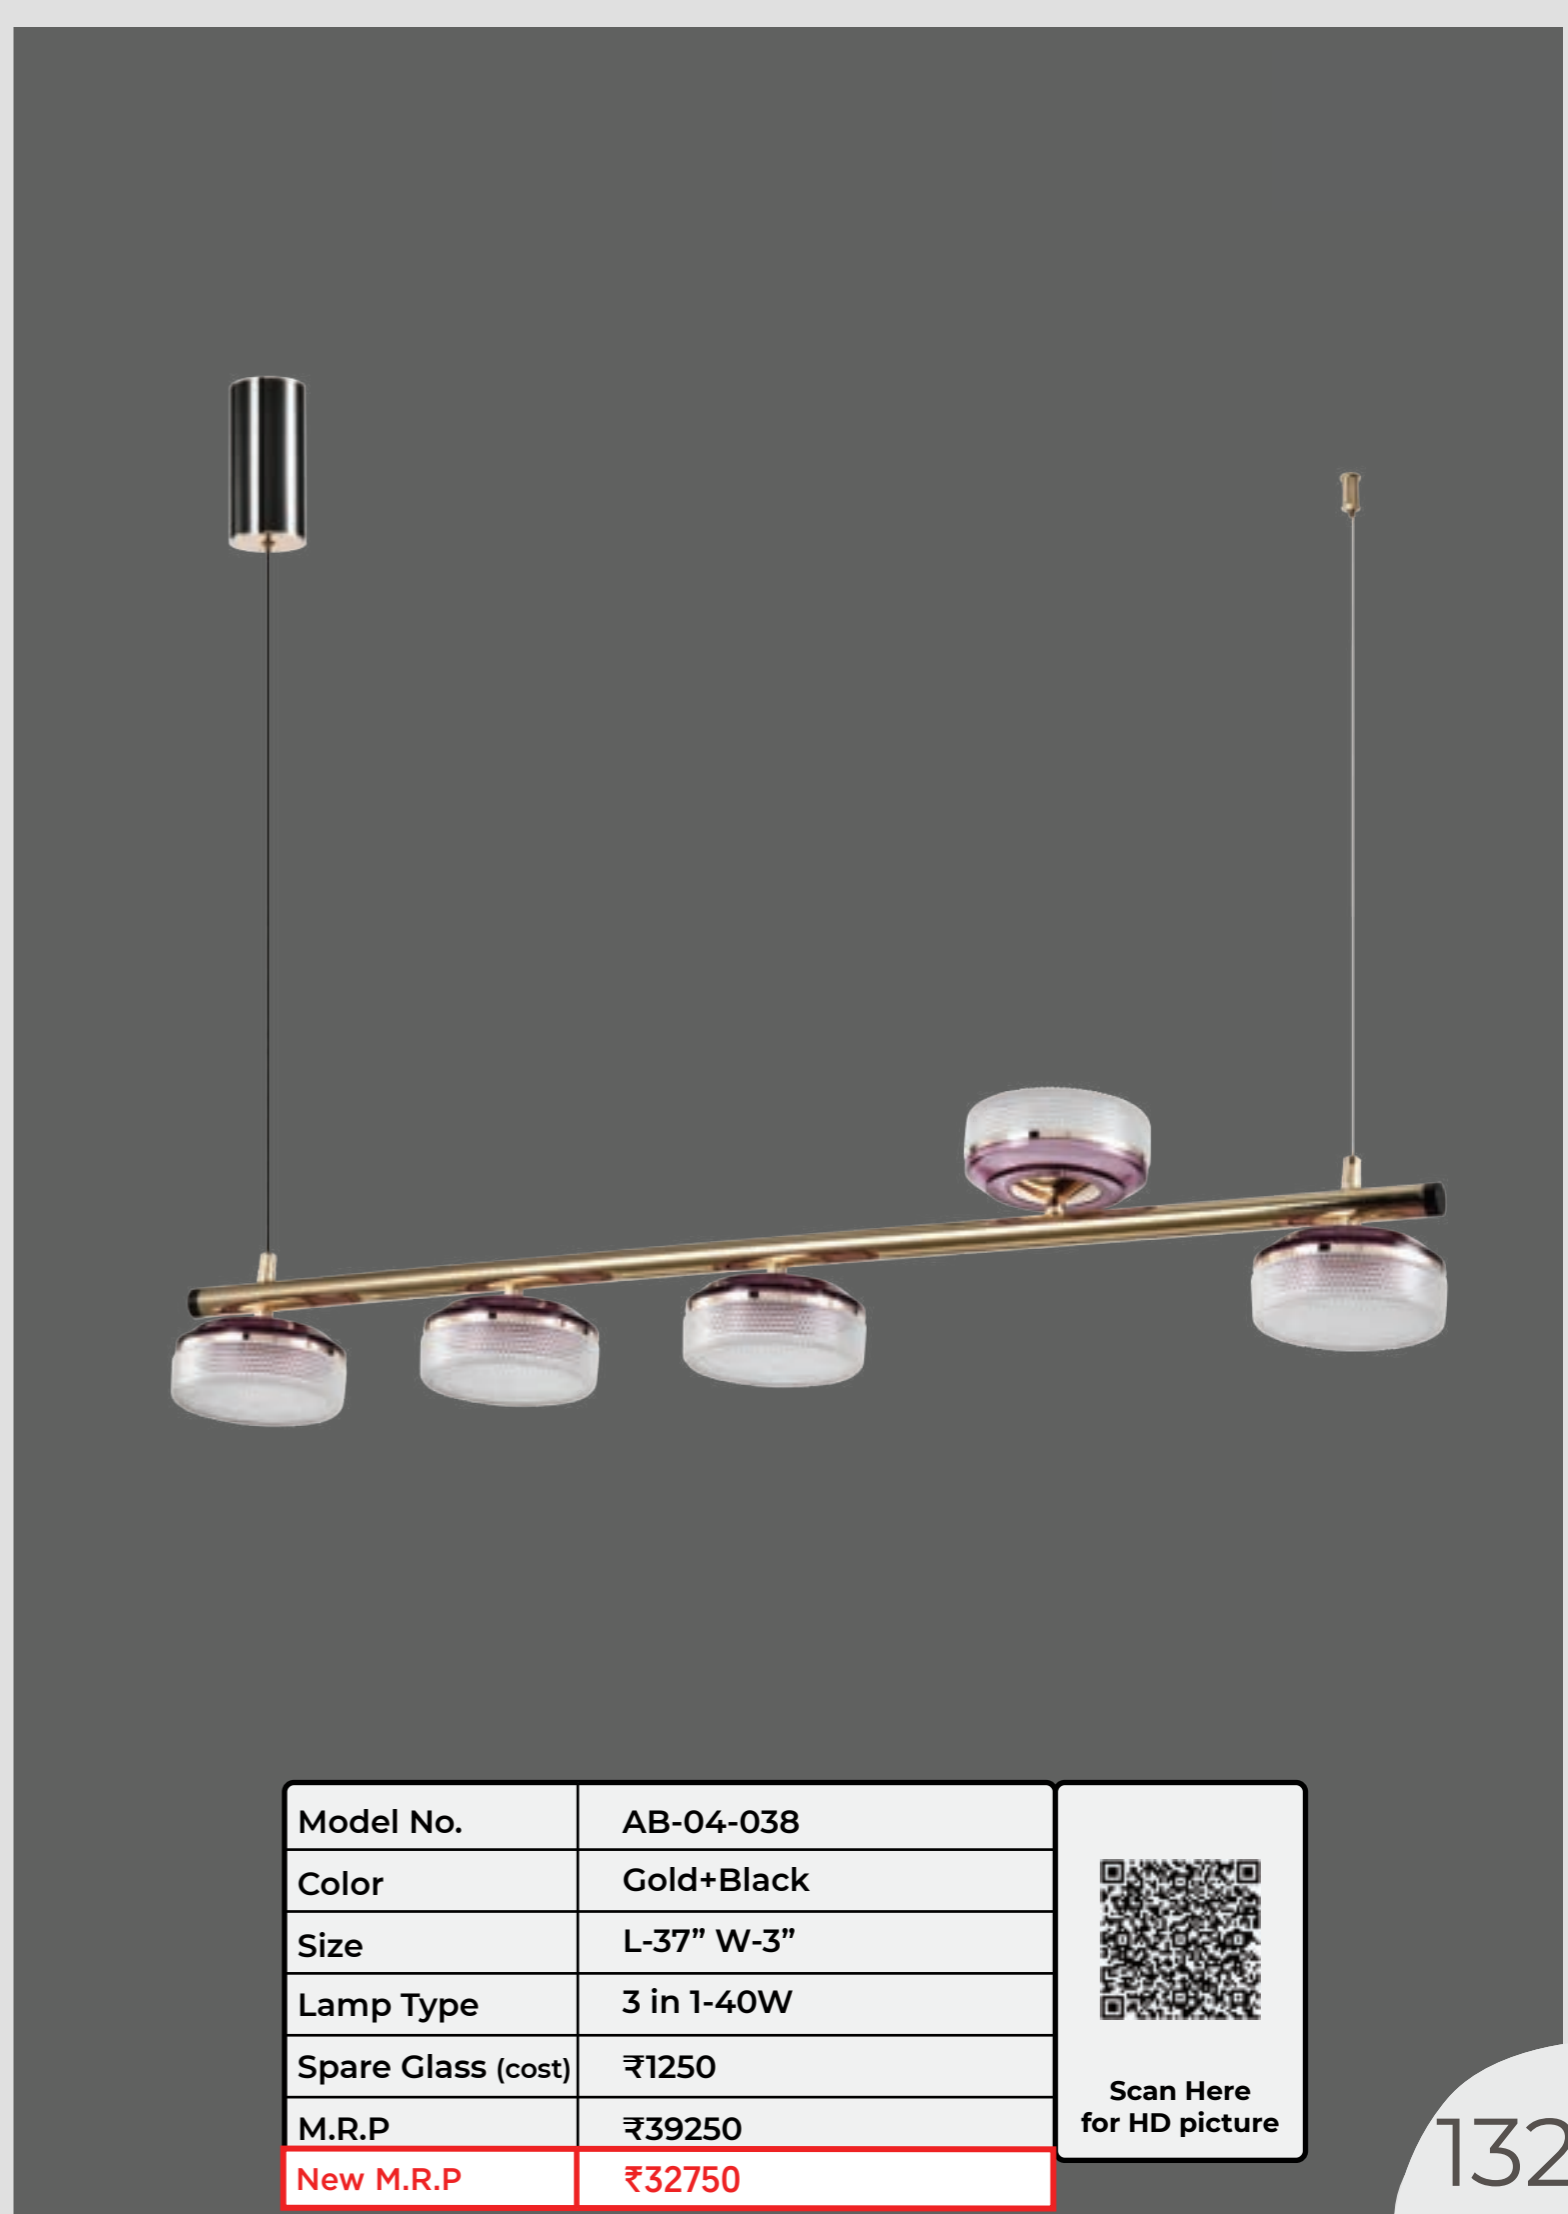

Scan Here
for HD picture

Model No.	AB-04-030
Color	Gold+Gun Black
Size	D-24" H-52"
Lamp Type	3 in 1-104W
Spare Glass (cost)	₹1250
M.R.P	₹45000
New M.R.P	₹37500

Scan Here
for HD picture

Model No.	AB-04-031
Color	Gold+Black
Size	D-22" H-22"
Lamp Type	3 in 1-32W
Spare Glass (cost)	₹1250
M.R.P	₹36250
New M.R.P	₹30250

Scan Here for HD picture

Model No.	AB-04-032
Color	Gold+Black
Size	D-26" H-24"
Lamp Type	3 in 1-48W
Spare Glass (cost)	₹1250
M.R.P	₹41250
New M.R.P	₹34375

Scan Here for HD picture

Model No.	AB-04-037
Color	Gold+Black
Size	D-4" H-44"
Lamp Type	3 in 1-8W
Spare Glass (cost)	₹1250
M.R.P	₹9750
Scan Here for HD Pictures	
New M.R.P	₹8125

Model No.	AB-04-036
Color	Gold+Multi
Size	D-5" H-44"
Lamp Type	3 in 1-8W
Spare Glass (cost)	₹1250
M.R.P	₹9750
Scan Here for HD Pictures	
New M.R.P	₹8125

Model No.	AB-04-038
Color	Gold+Black
Size	L-37" W-3"
Lamp Type	3 in 1-40W
Spare Glass (cost)	₹1250
M.R.P	₹39250
New M.R.P	₹32750