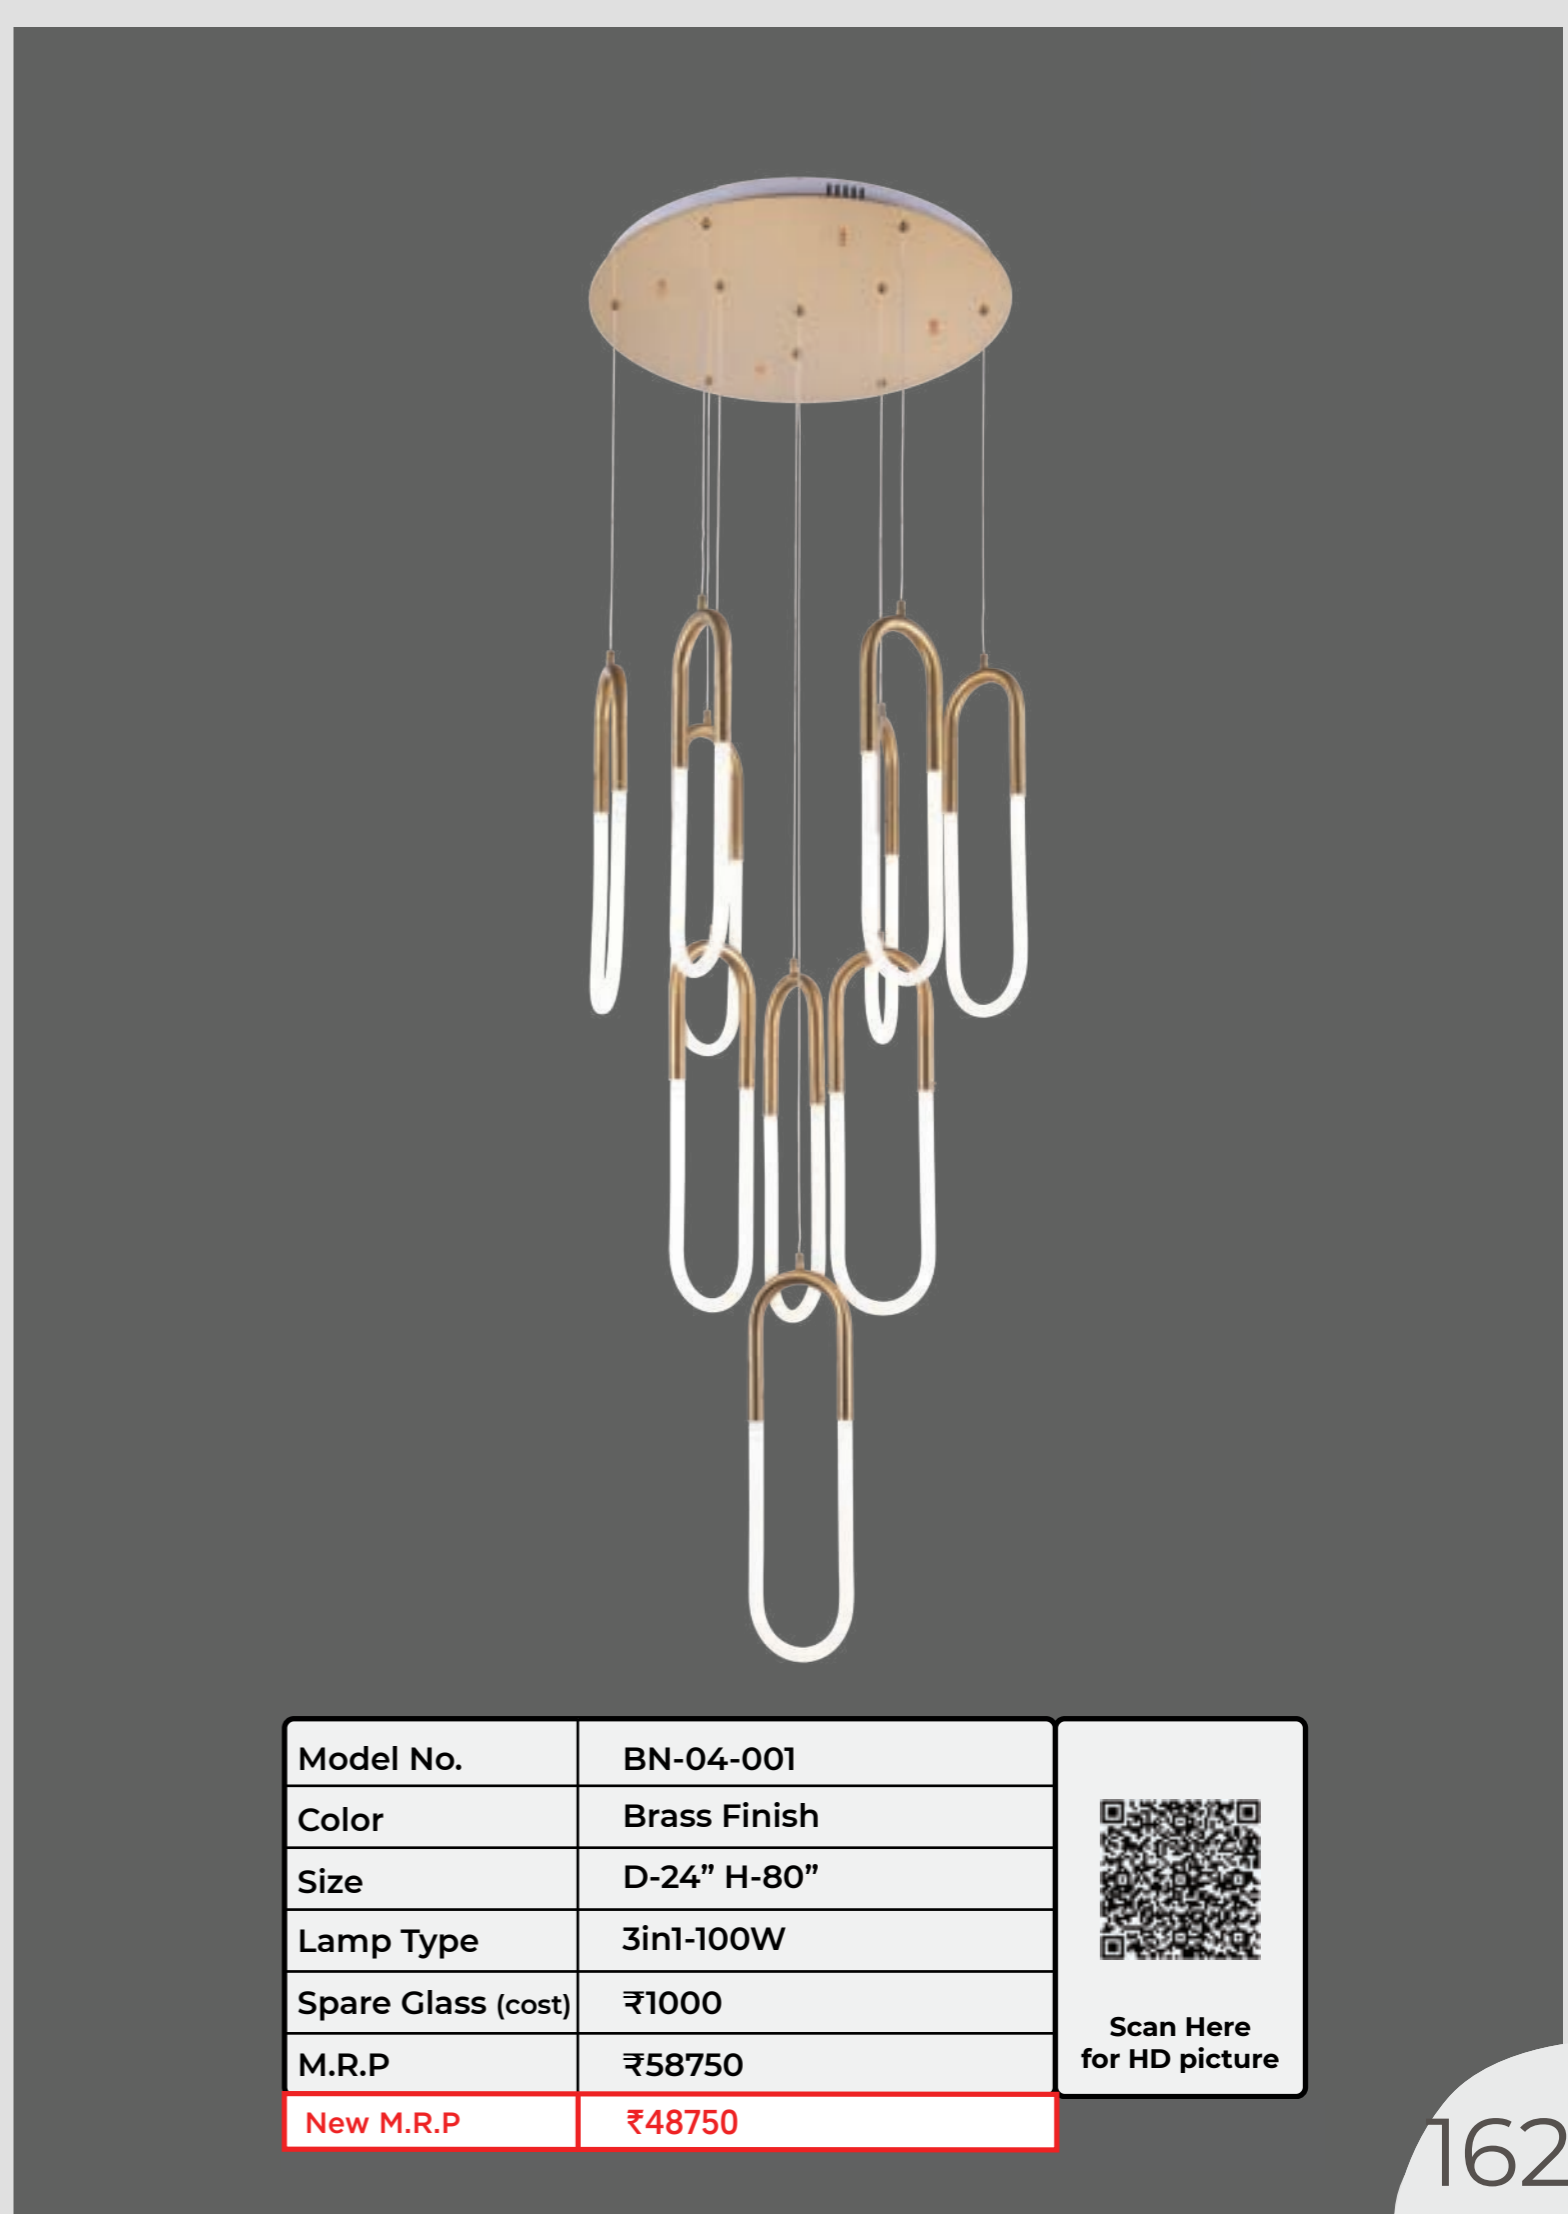

Model No.	BN-04-001
Color	Brass Finish
Size	D-24" H-80"
Lamp Type	3in1-100W
Spare Glass (cost)	₹1000
M.R.P	₹58750
New M.R.P	₹48750

Scan Here
for HD picture