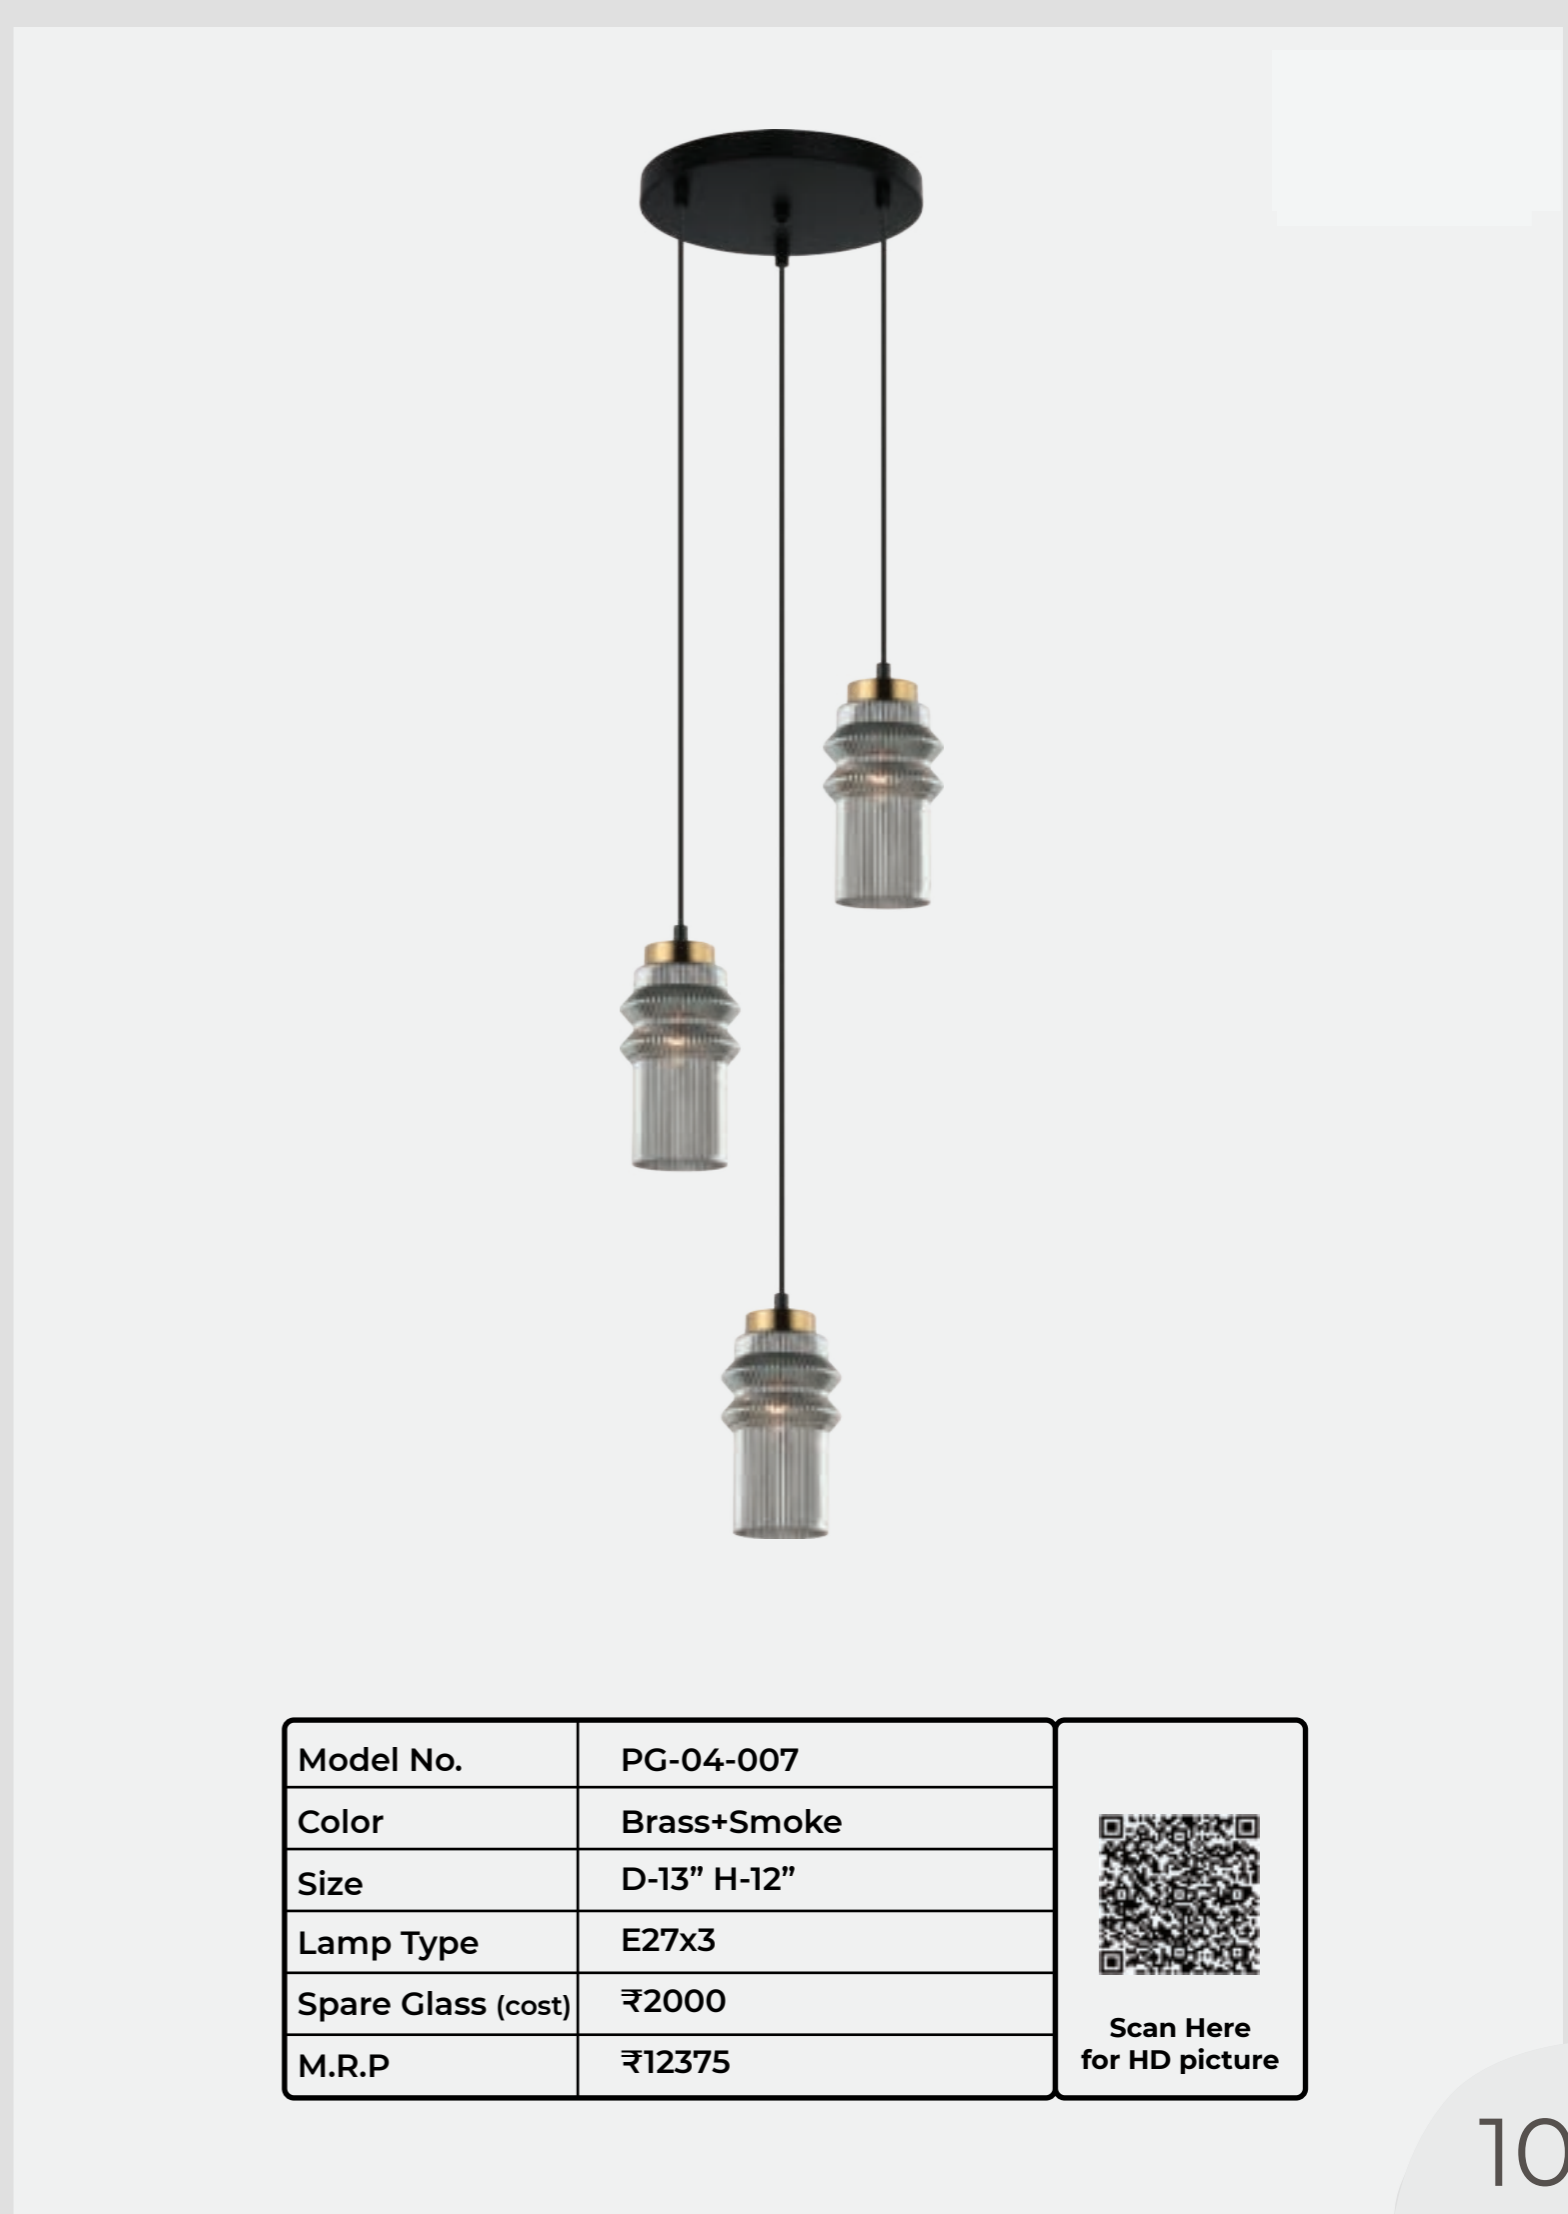

Model No.	PG-04-007	 Scan Here for HD picture
Color	Brass+Smoke	
Size	D-13" H-12"	
Lamp Type	E27x3	
Spare Glass (cost)	₹2000	
M.R.P	₹12375