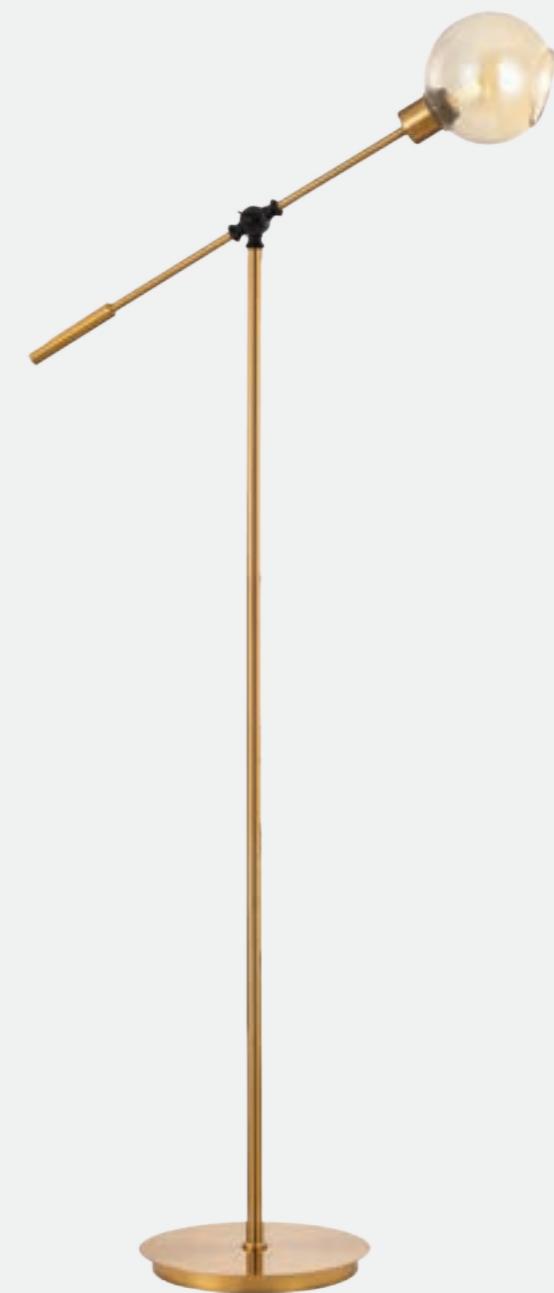

Scan Here
for HD picture

Model No.	TR-04-001	 Scan Here for HD picture
Color	Black+Smoke	
Size	L-28" H-23"	
Lamp Type	E27	
Spare Glass (cost)	₹2500	
M.R.P	₹9875	

Model No.	TR-04-002	 Scan Here for HD picture
Color	Brass+Amber	
Size	L-28" H-23"	
Lamp Type	E27	
Spare Glass (cost)	₹2500	
M.R.P	₹12375	

Model No.	TR-04-003
Color	Black+Smoke
Size	L-28" H-59"
Lamp Type	E27
Spare Glass (cost)	₹2500
M.R.P	₹16250
Scan Here for HD Pictures	

Model No.	TR-04-004
Color	Brass+Amber
Size	L-28" H-59"
Lamp Type	E27
Spare Glass (cost)	₹2500
M.R.P	₹20000
Scan Here for HD Pictures	