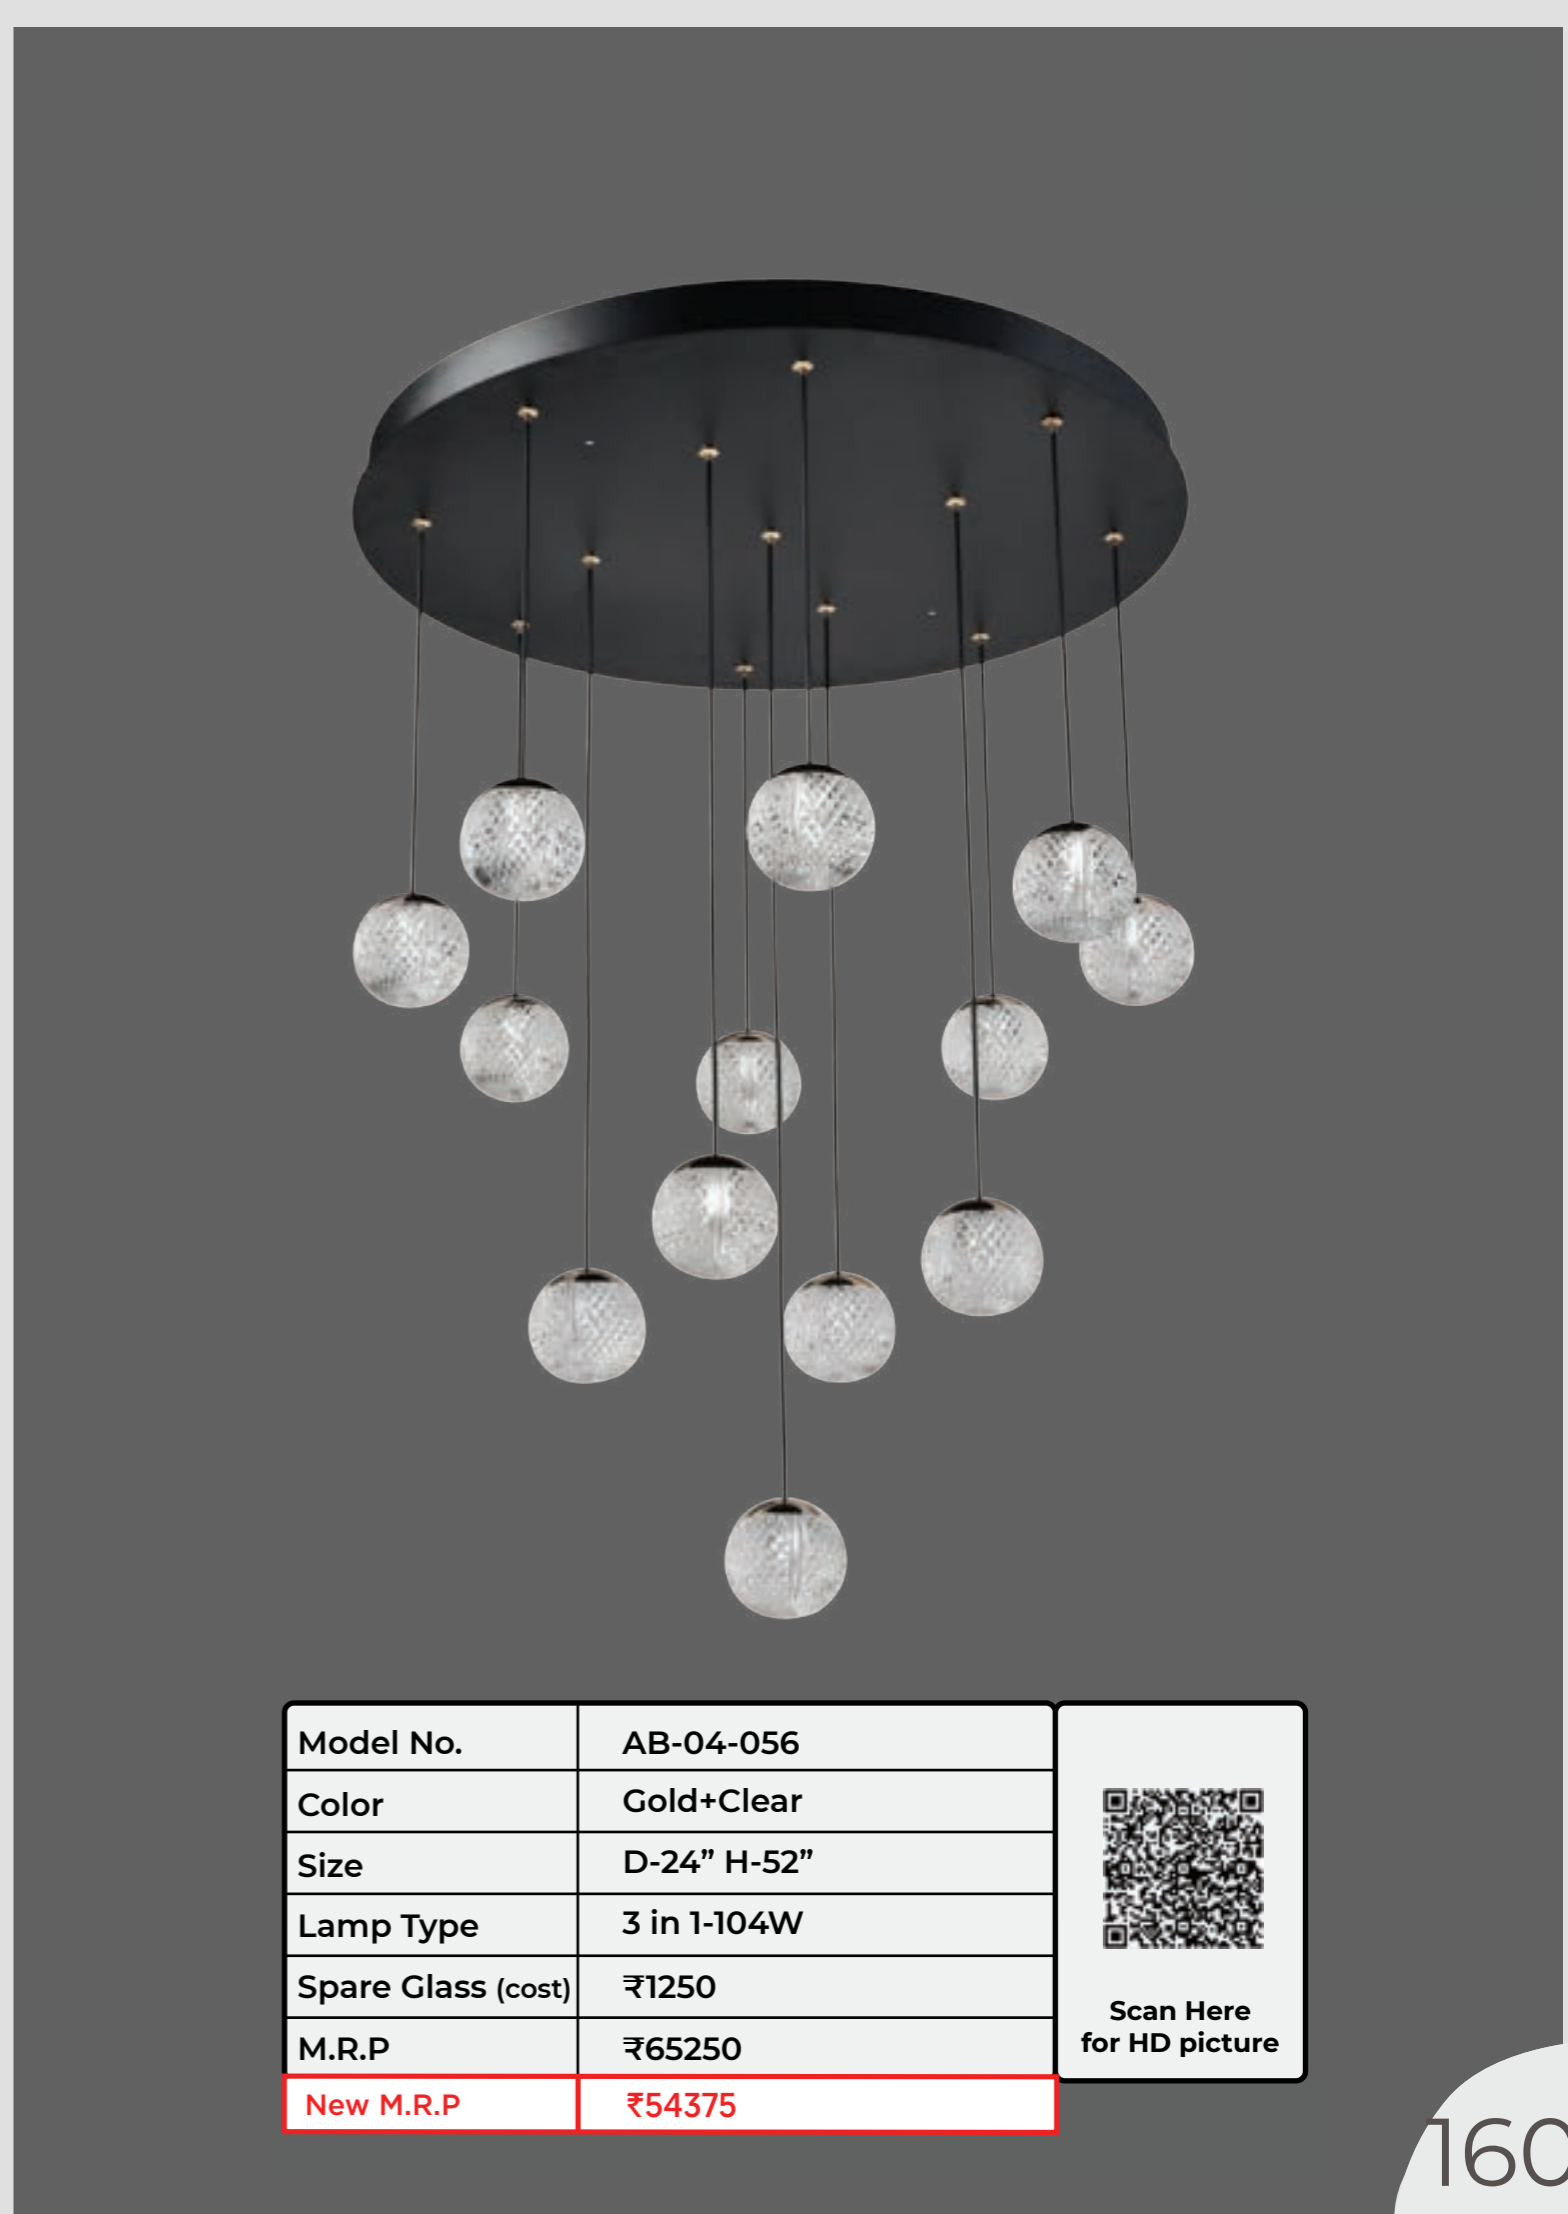

Model No.	AB-04-053
Color	Gold+Clear
Size	L-32" W-4"
Lamp Type	3 in 1-40W
Spare Glass (cost)	₹1250
M.R.P	₹31500
New M.R.P	₹26250

Scan Here
for HD picture

Model No.	AB-04-054
Color	Gold+Clear
Size	D-20" H-82"
Lamp Type	3 in 1-96W
Spare Glass (cost)	₹1250
M.R.P	₹61250
New M.R.P	₹51250

Scan Here
for HD picture

Model No.	AB-04-055
Color	Gold+Clear
Size	L-32" W-12"
Lamp Type	3 in 1-80W
Spare Glass (cost)	₹1250
M.R.P	₹54000
New M.R.P	₹45000

Scan Here
for HD picture

Model No.	AB-04-056
Color	Gold+Clear
Size	D-24" H-52"
Lamp Type	3 in 1-104W
Spare Glass (cost)	₹1250
M.R.P	₹65250
New M.R.P	₹54375