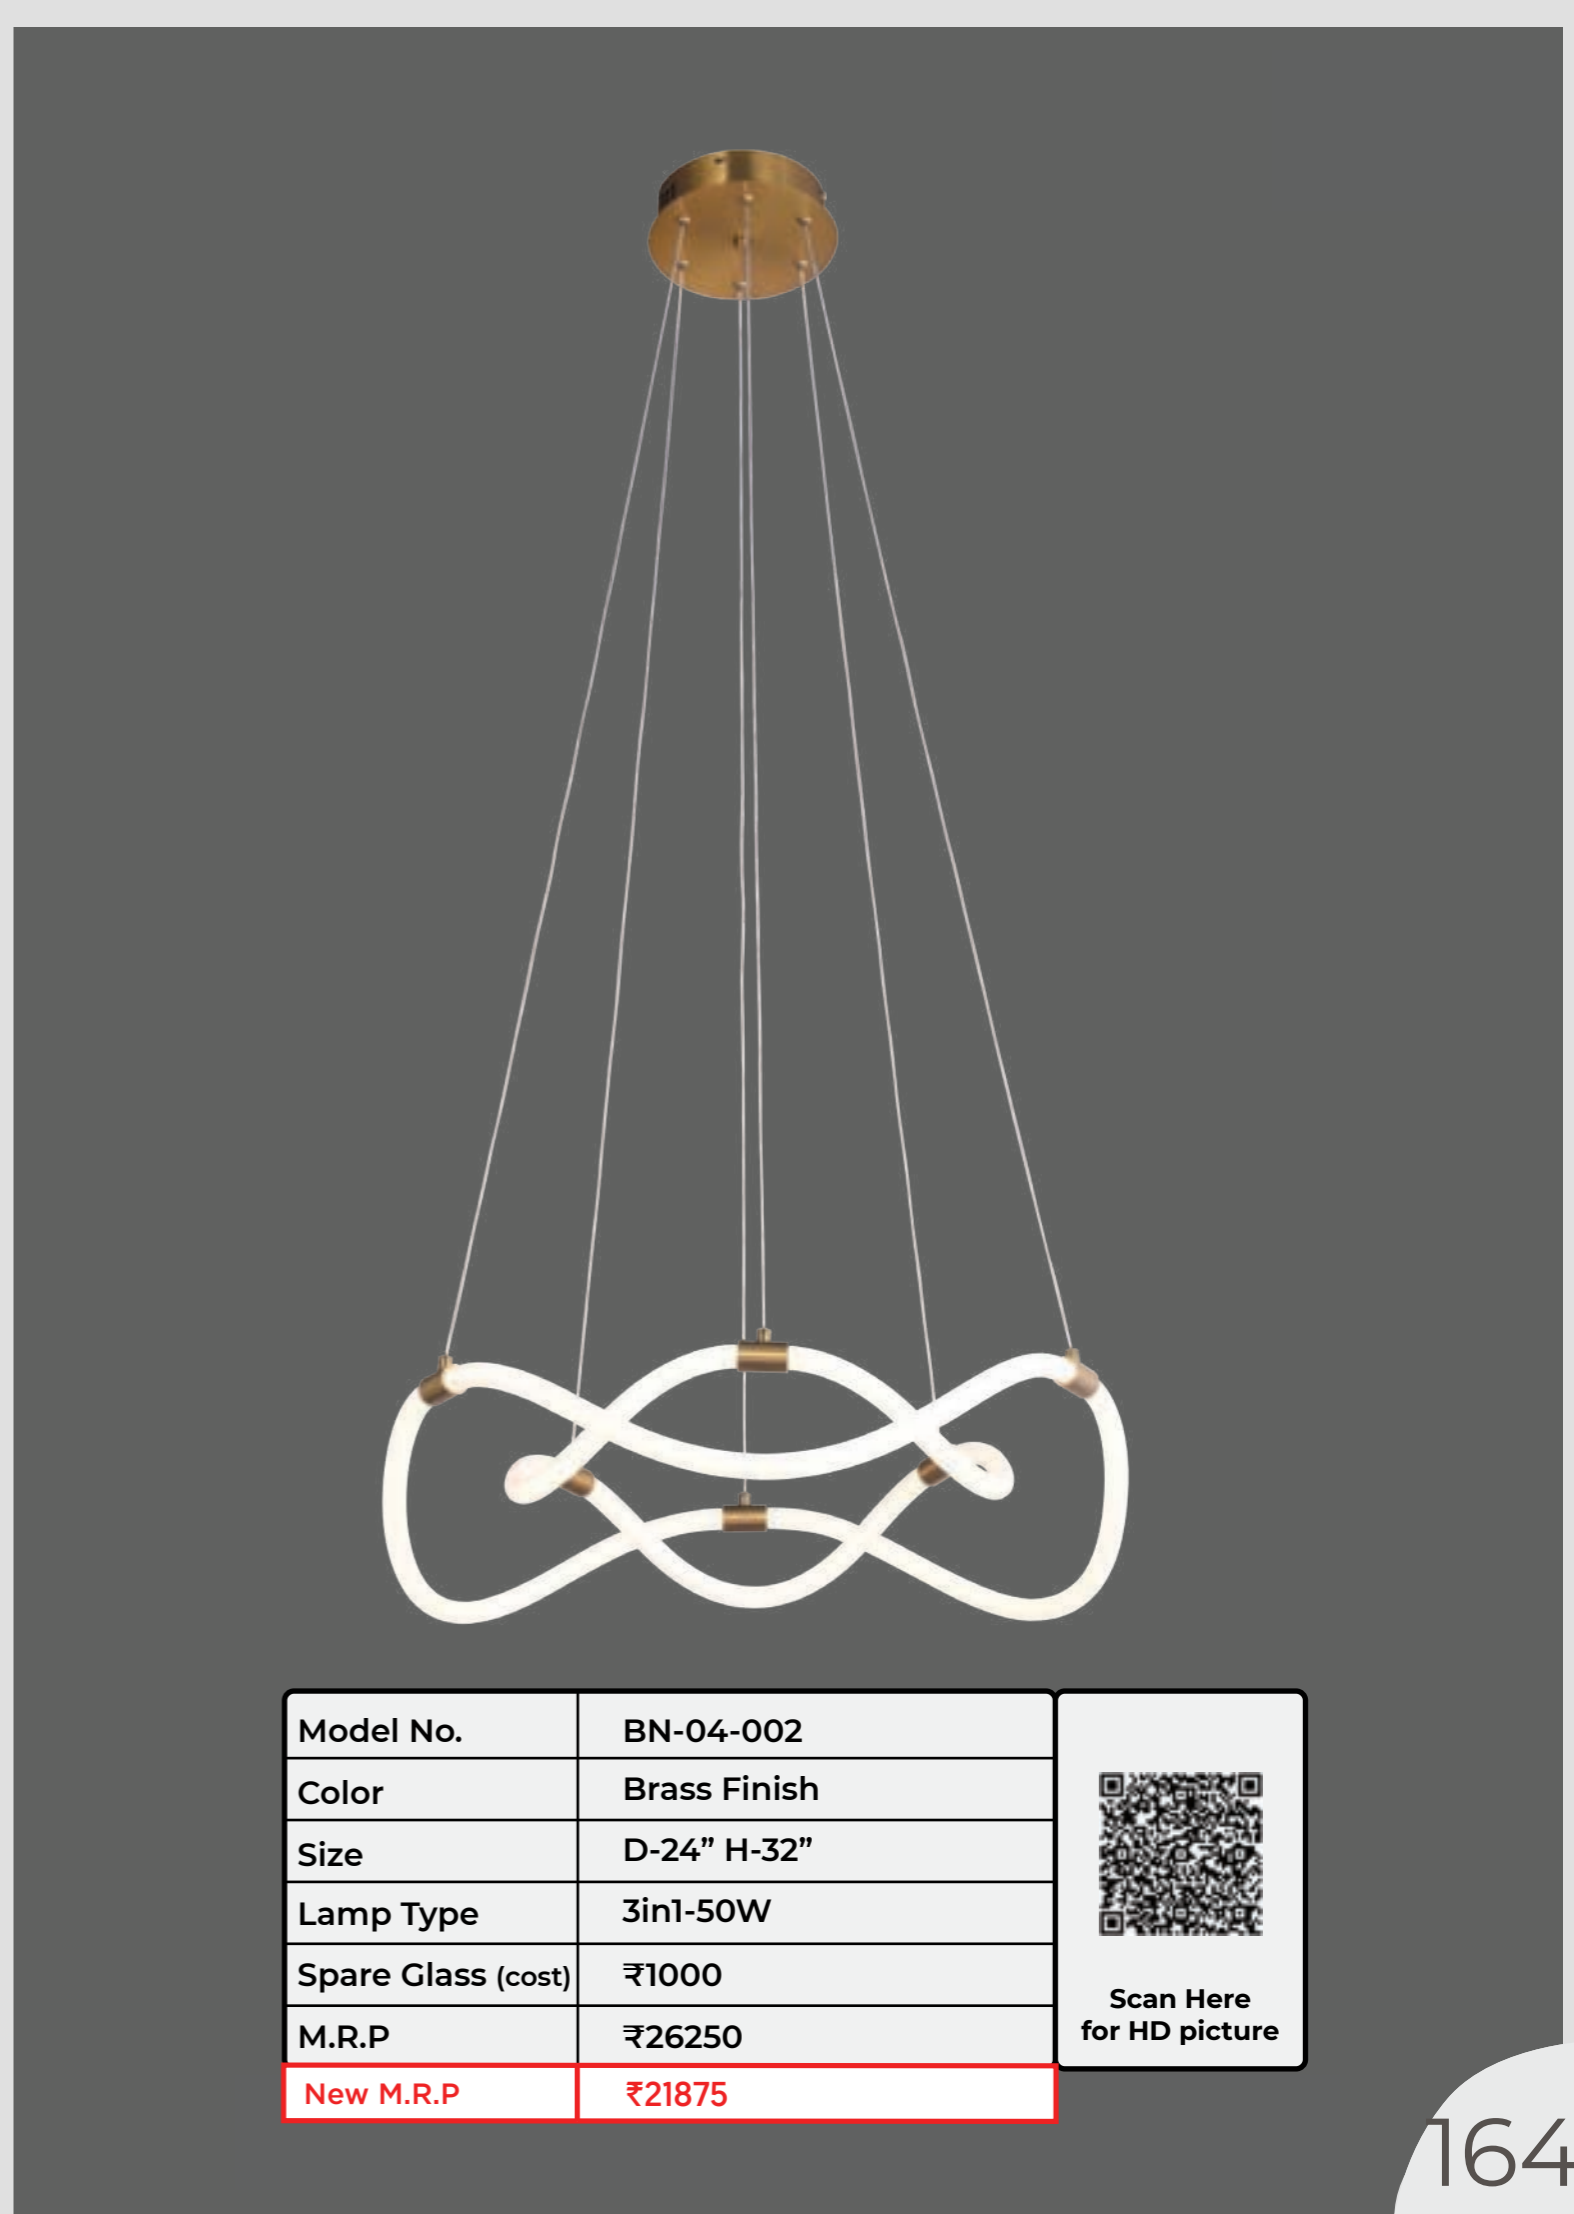

Model No.	BN-04-002
Color	Brass Finish
Size	D-24" H-32"
Lamp Type	3in1-50W
Spare Glass (cost)	₹1000
M.R.P	₹26250
New M.R.P	₹21875

Scan Here
for HD picture