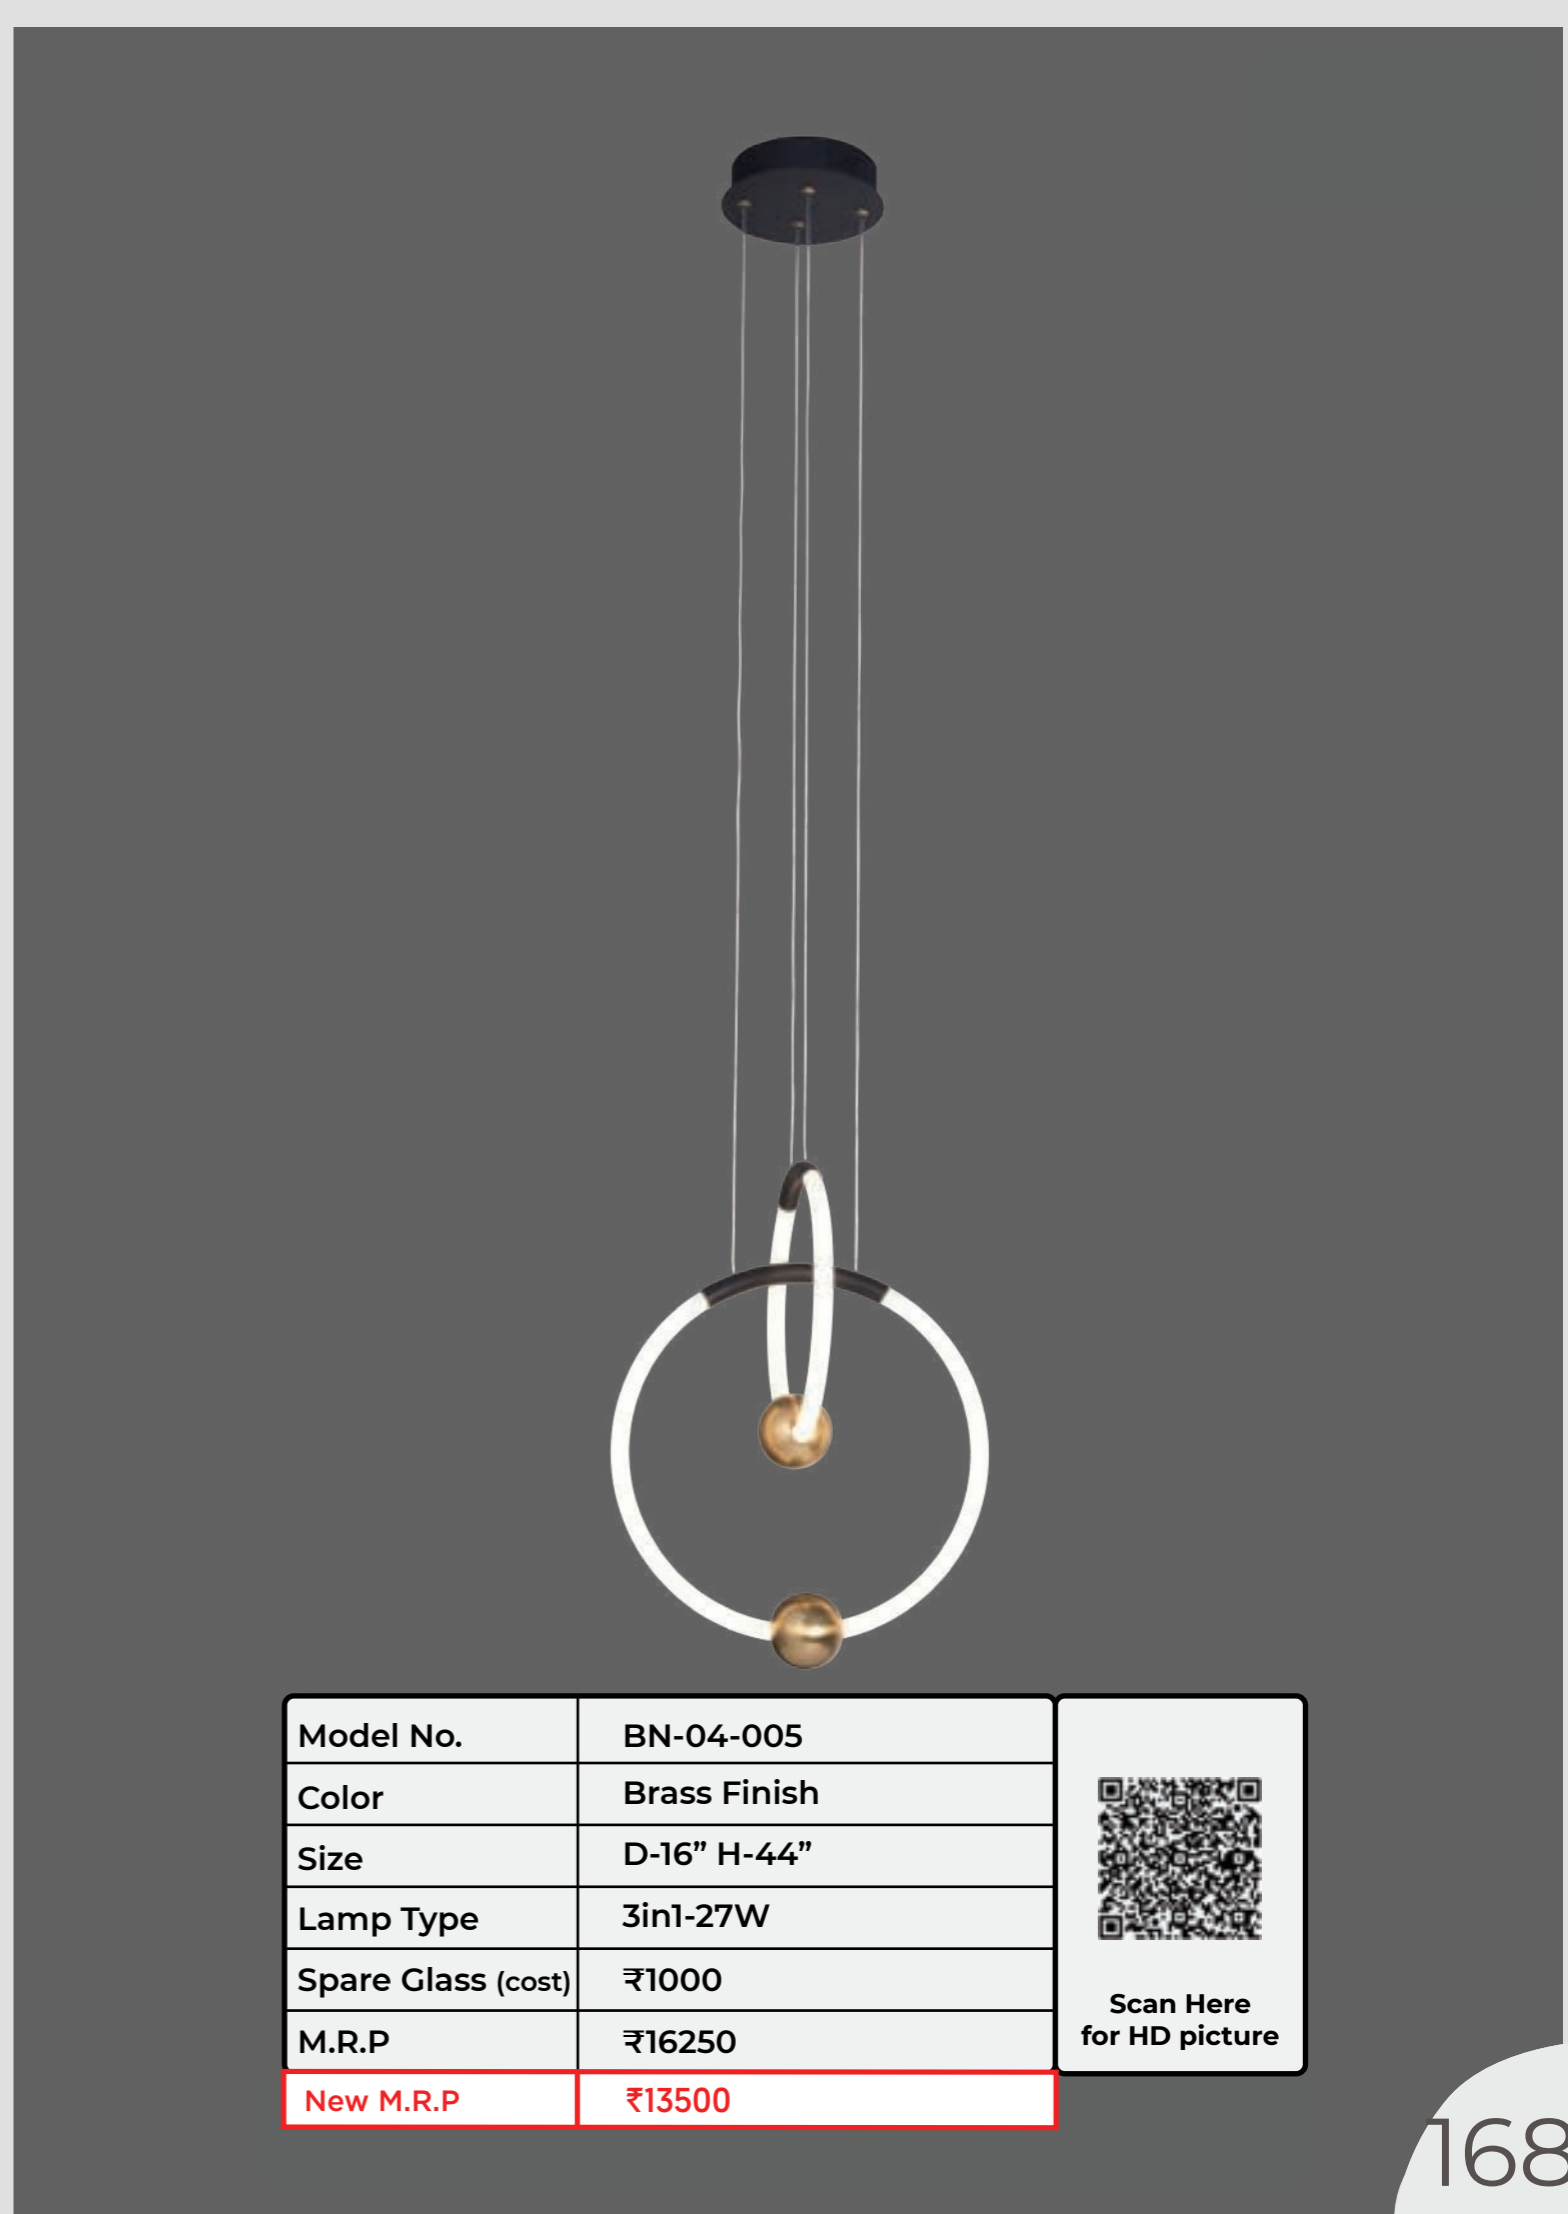

Model No.	BN-04-005
Color	Brass Finish
Size	D-16" H-44"
Lamp Type	3in1-27W
Spare Glass (cost)	₹1000
M.R.P	₹16250
New M.R.P	₹13500

Scan Here
for HD picture