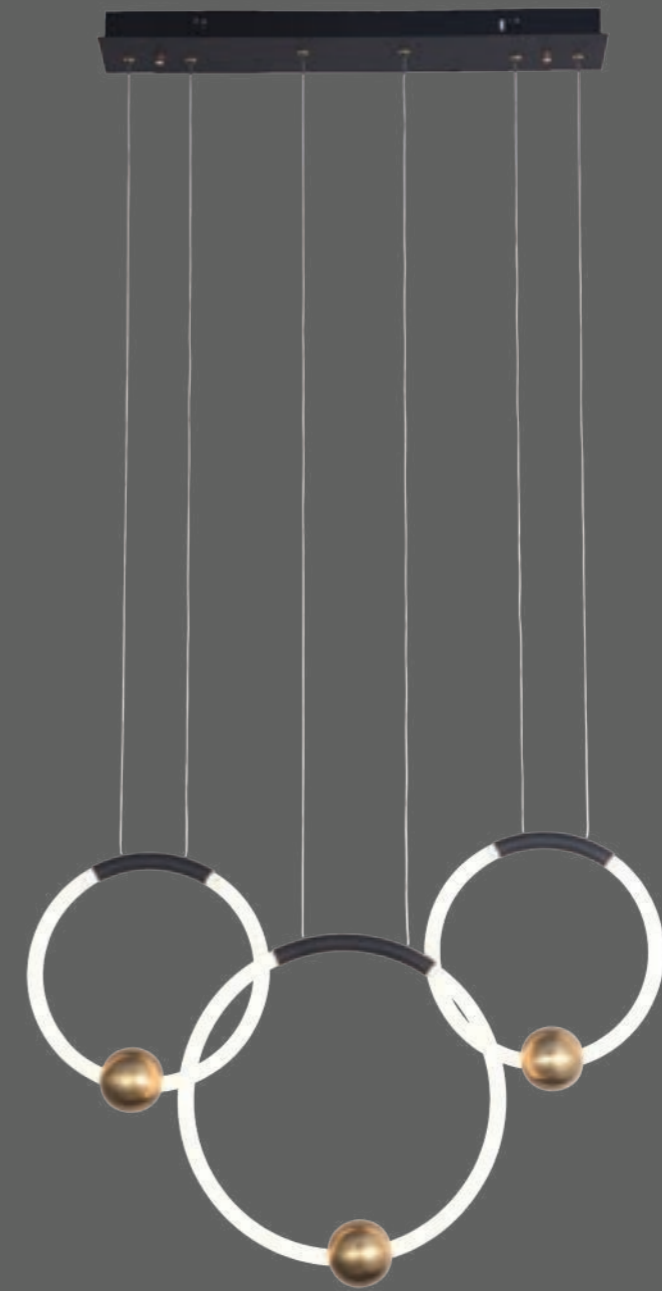

Model No.	BN-04-007
Color	Brass Finish
Size	D-32" H-34"
Lamp Type	3in1-40W
Spare Glass (cost)	₹1000
M.R.P	₹23625
New M.R.P	₹19687

Scan Here
for HD picture