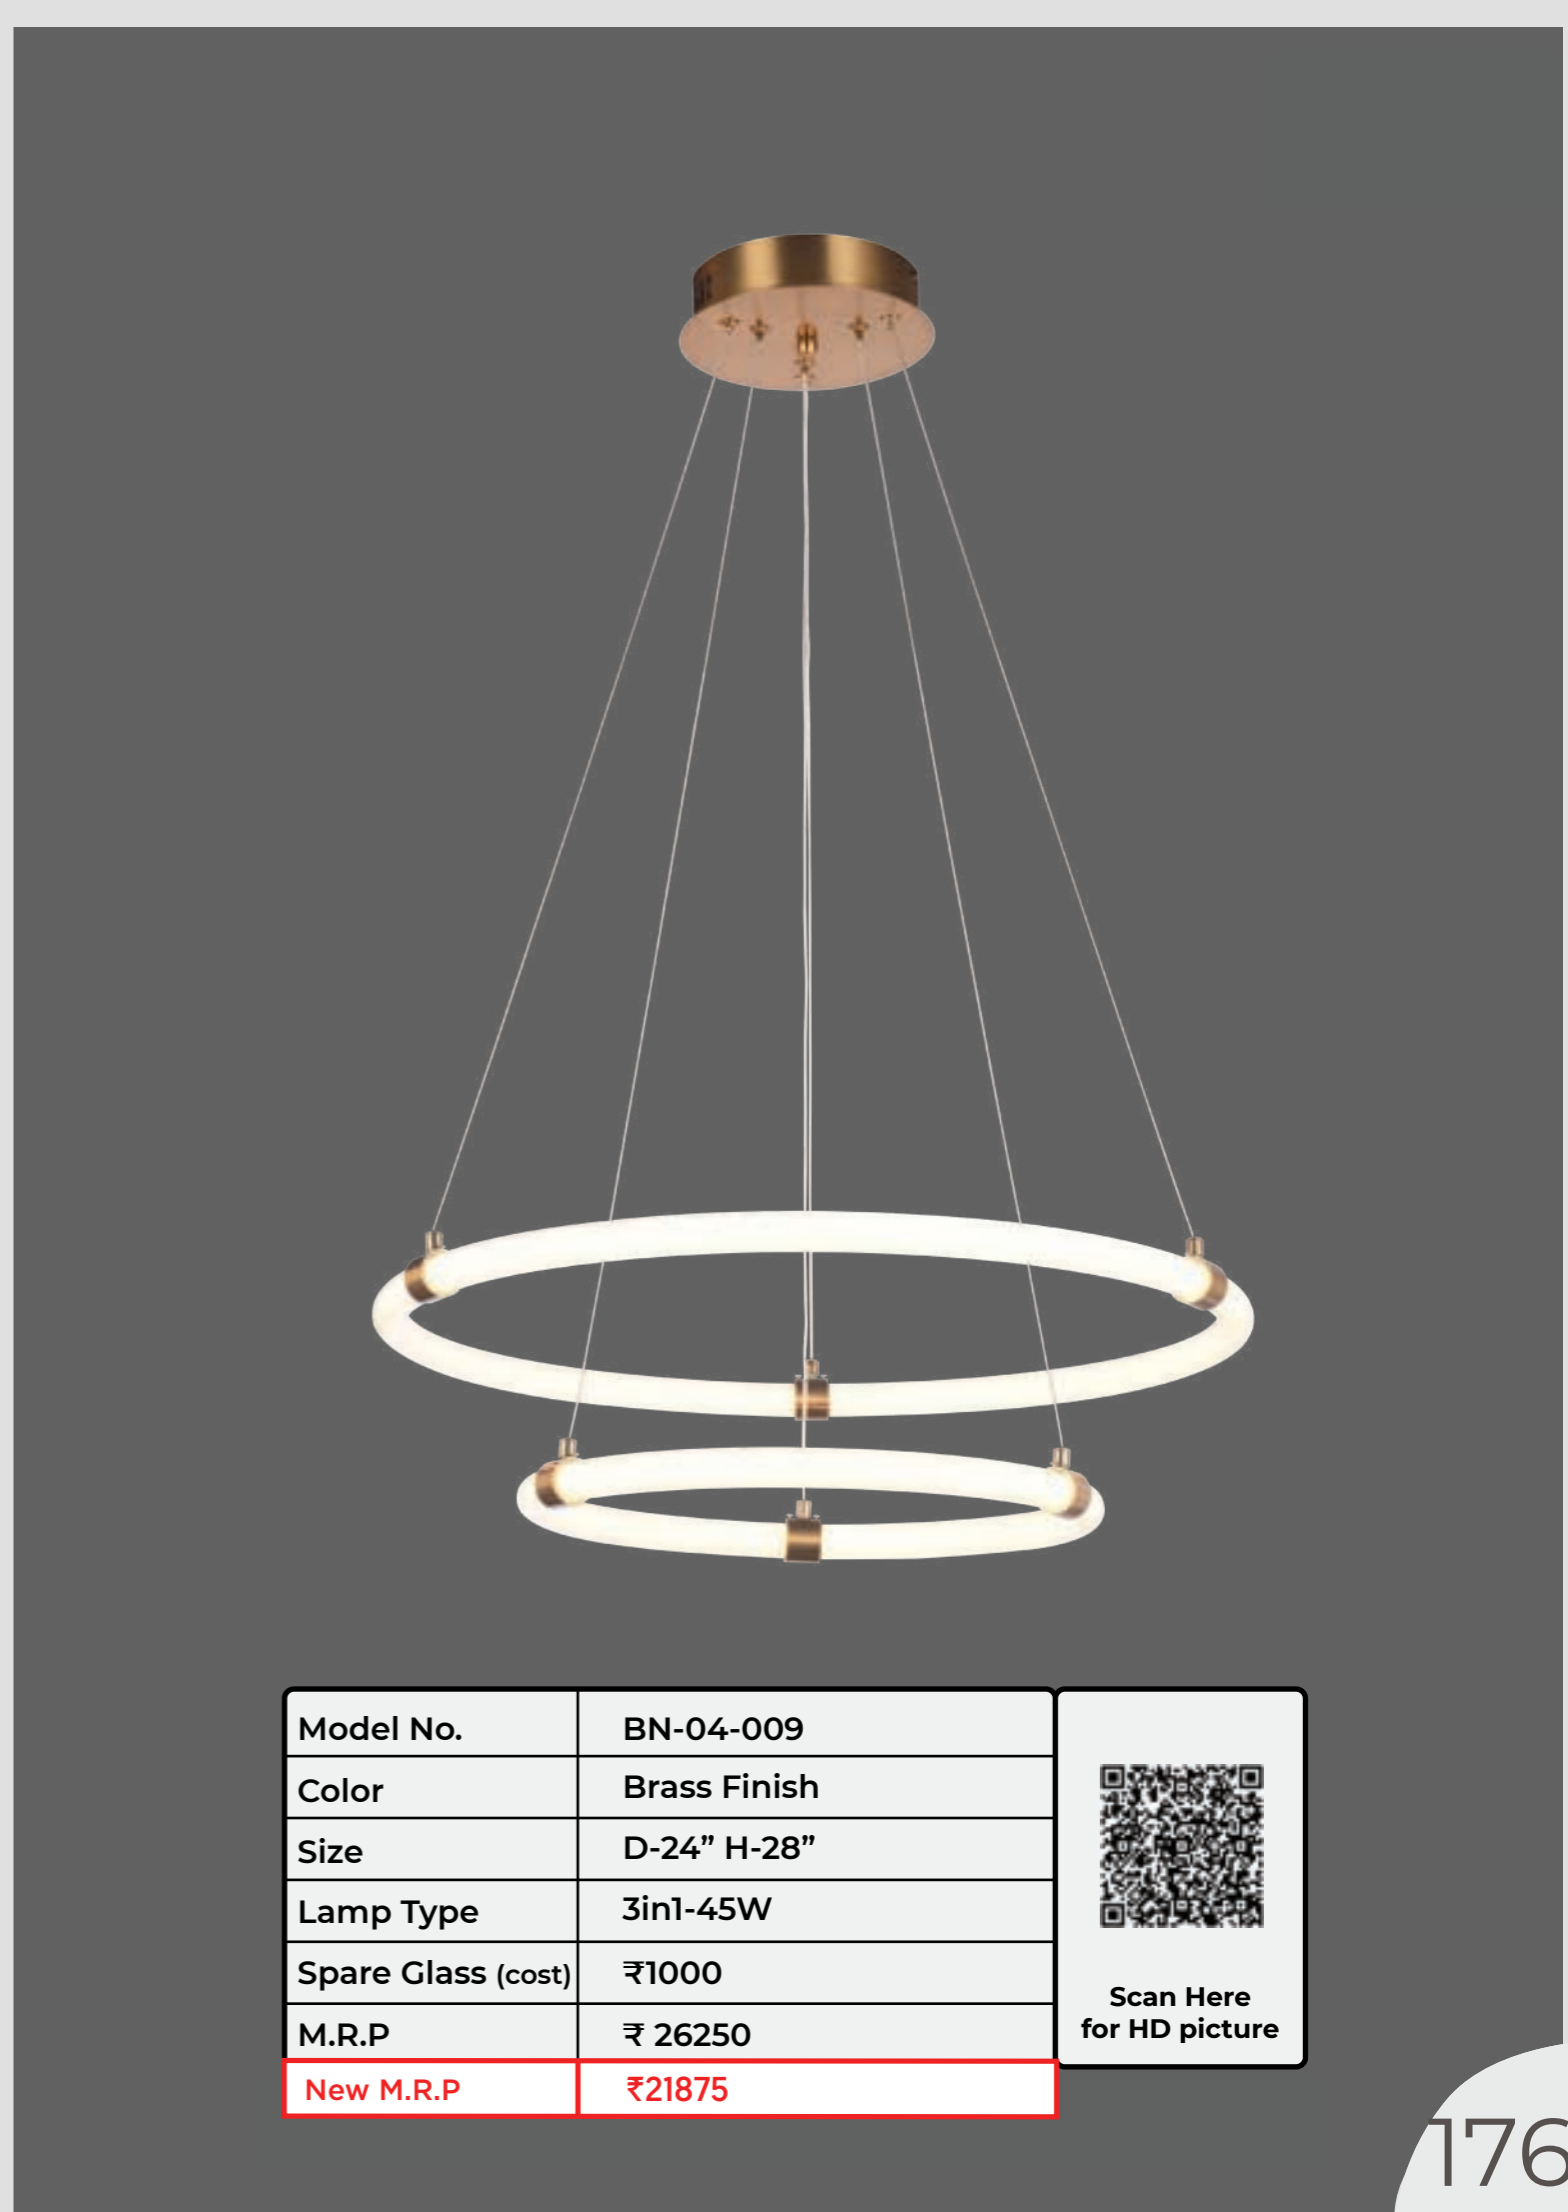

Model No.	BN-04-009
Color	Brass Finish
Size	D-24" H-28"
Lamp Type	3in1-45W
Spare Glass (cost)	₹1000
M.R.P	₹ 26250
New M.R.P	₹21875

Scan Here
for HD picture