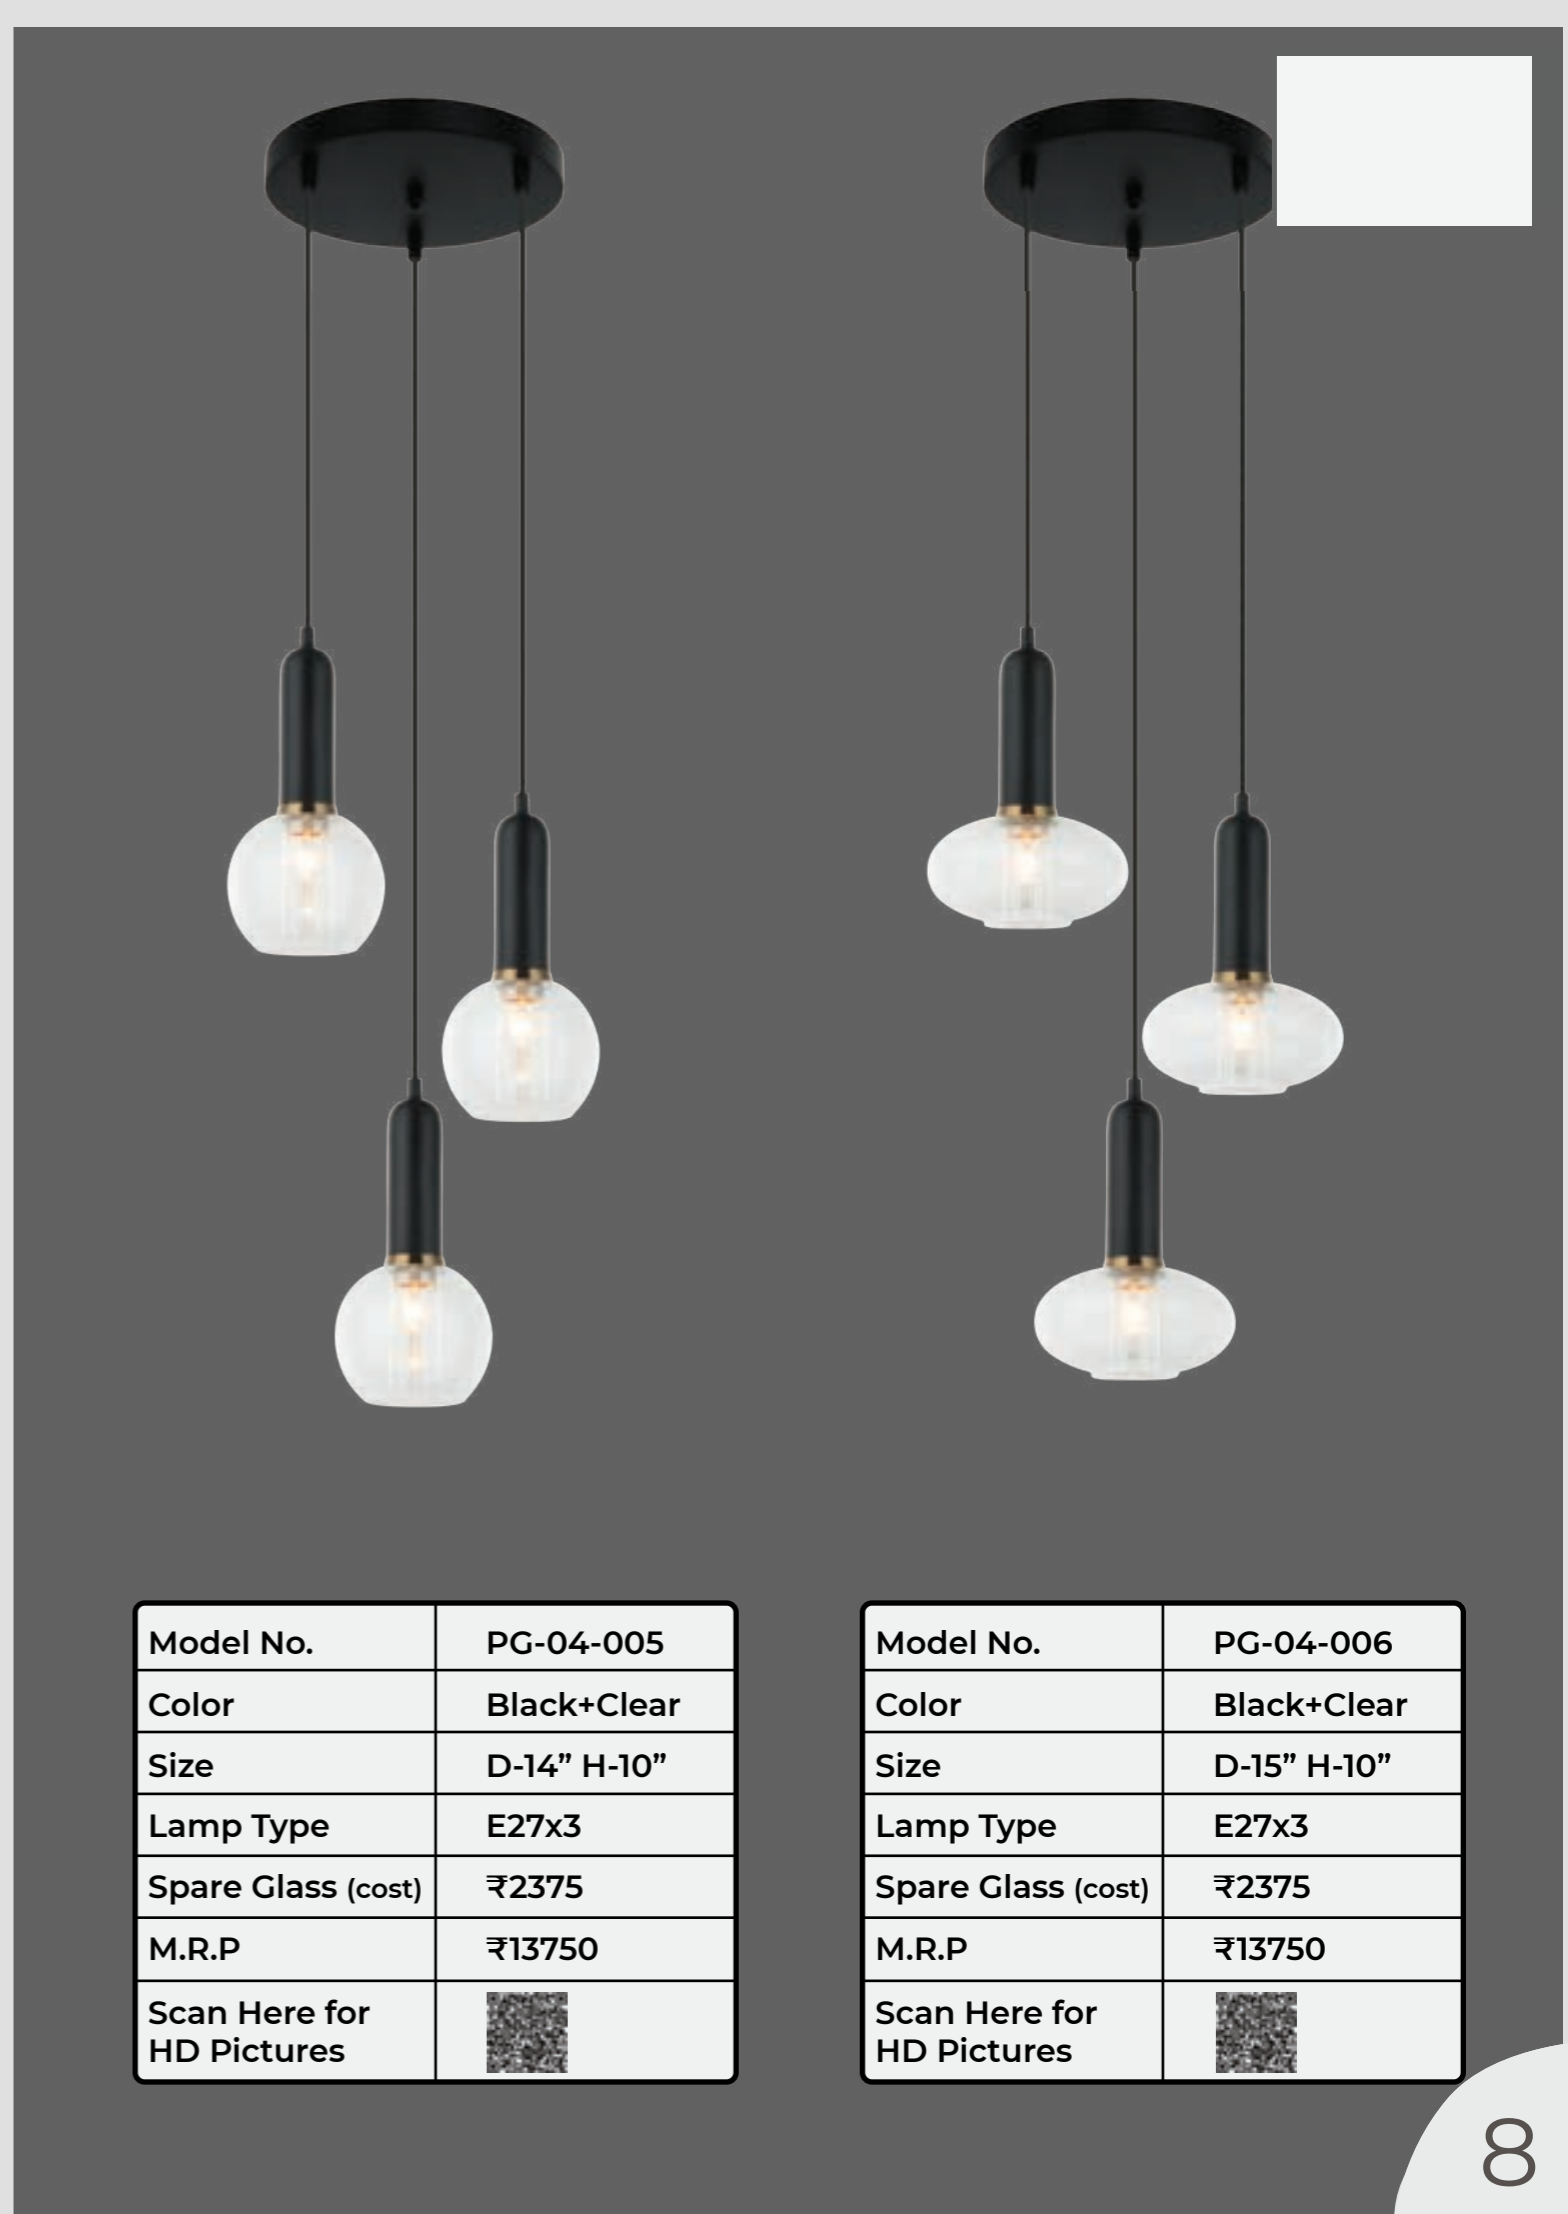

Model No.	PG-04-005
Color	Black+Clear
Size	D-14" H-10"
Lamp Type	E27x3
Spare Glass (cost)	₹2375
M.R.P	₹13750
Scan Here for HD Pictures	

Model No.	PG-04-006
Color	Black+Clear
Size	D-15" H-10"
Lamp Type	E27x3
Spare Glass (cost)	₹2375
M.R.P	₹13750
Scan Here for HD Pictures