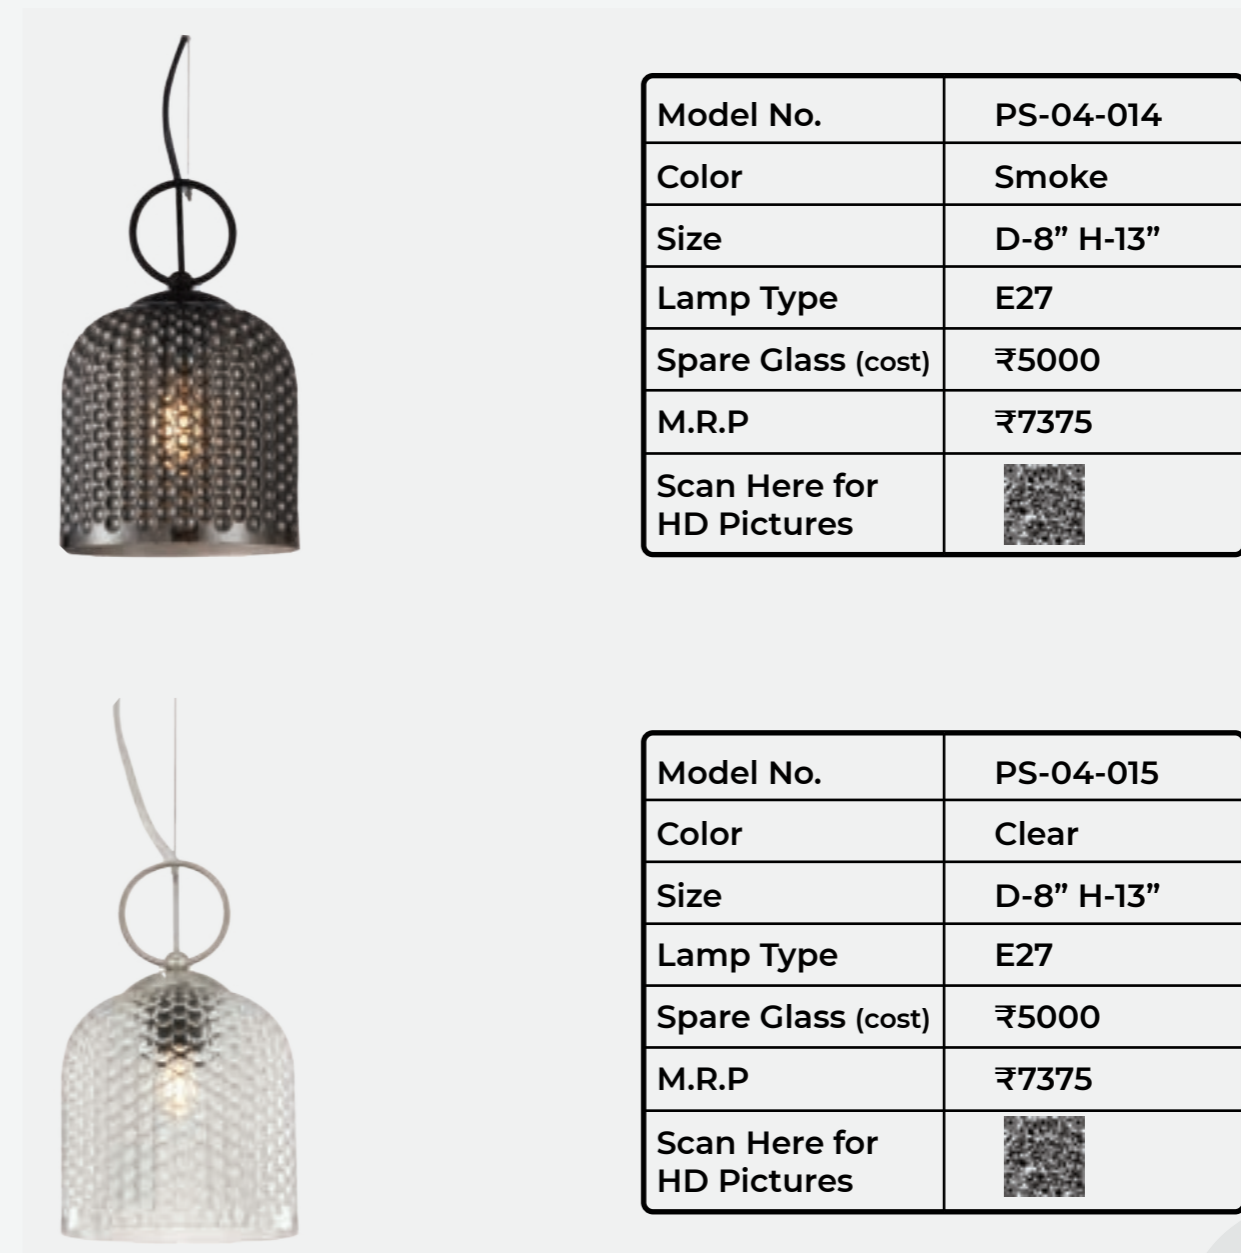

Model No.	PS-04-014
Color	Smoke
Size	D-8" H-13"
Lamp Type	E27
Spare Glass (cost)	₹5000
M.R.P	₹7375
Scan Here for HD Pictures	

Model No.	PS-04-015
Color	Clear
Size	D-8" H-13"
Lamp Type	E27
Spare Glass (cost)	₹5000
M.R.P	₹7375
Scan Here for HD Pictures