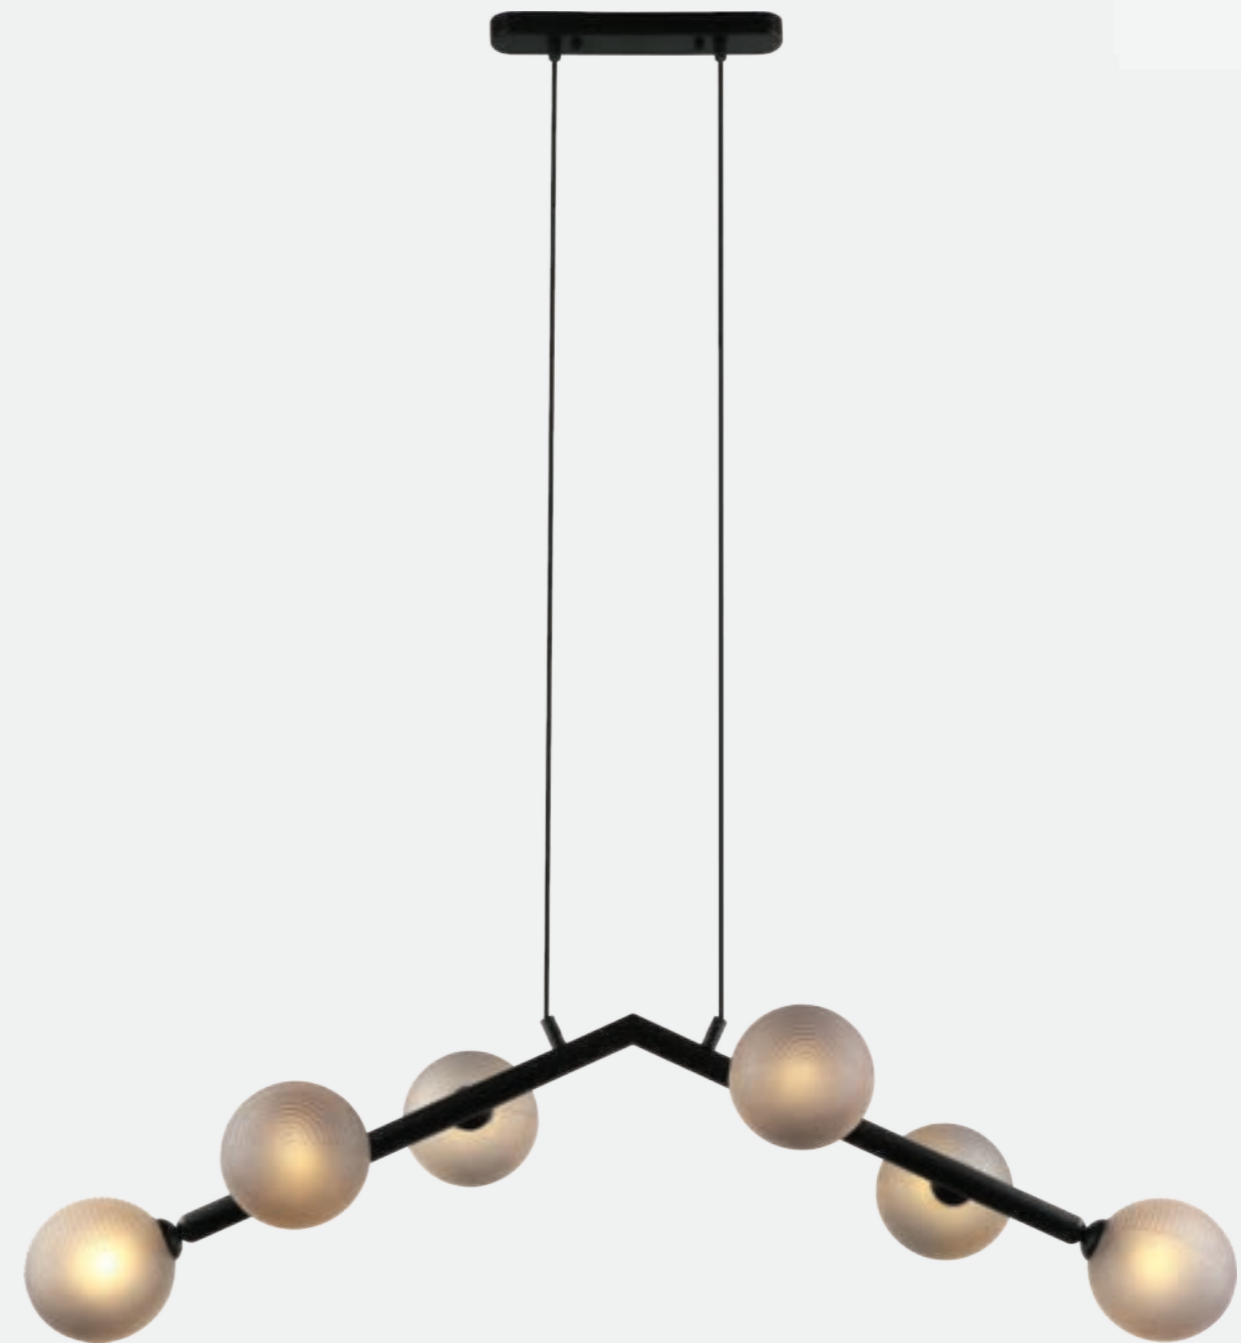

Model No.	PG-04-023	 Scan Here for HD picture
Color	Black+Smoke	
Size	L-39" H-14"	
Lamp Type	G9x6	
Spare Glass (cost)	₹1250	
M.R.P	₹22375