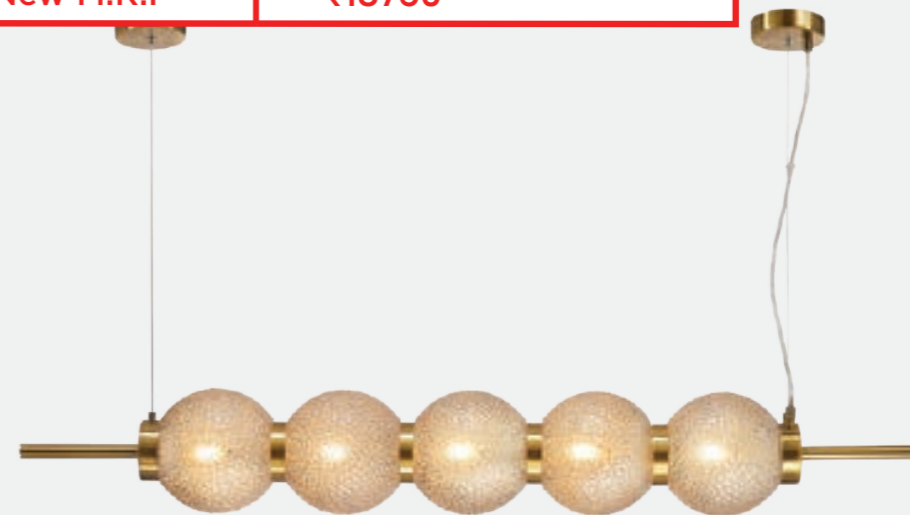

Model No.	PS-04-092
Color	Amber
Size	L-46" H-6"
Lamp Type	E14x5
Spare Glass (cost)	₹3750
M.R.P	₹31250
New M.R.P	₹26250

Scan Here
for HD picture