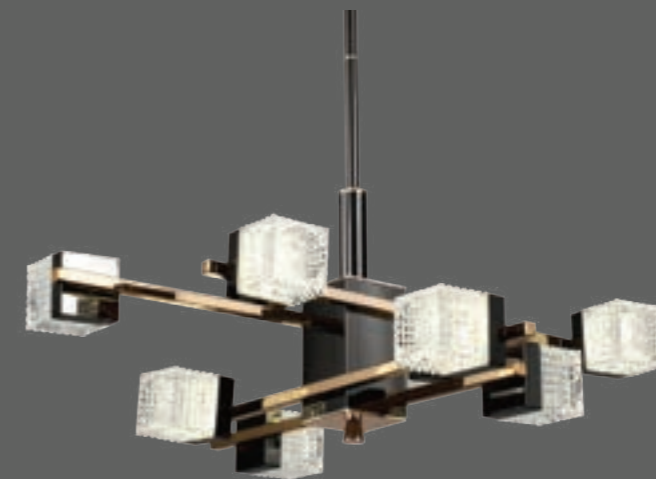

Model No.	AB-04-049
Color	Gold+Black
Size	L-28" W-28"
Lamp Type	3 in 1-64W
Spare Glass (cost)	₹1250
M.R.P	₹49750
New M.R.P	₹41500

Scan Here
for HD picture