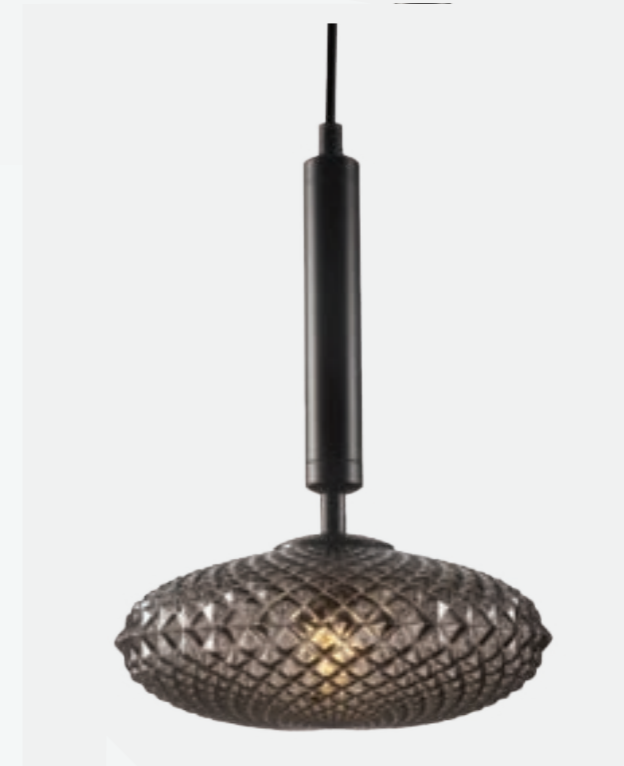

Model No.	TR-04-008
Color	Black+Smoke
Size	D-9" H-14"
Lamp Type	E27
Spare Glass (cost)	₹4875
M.R.P	₹8750
Scan Here for HD Pictures