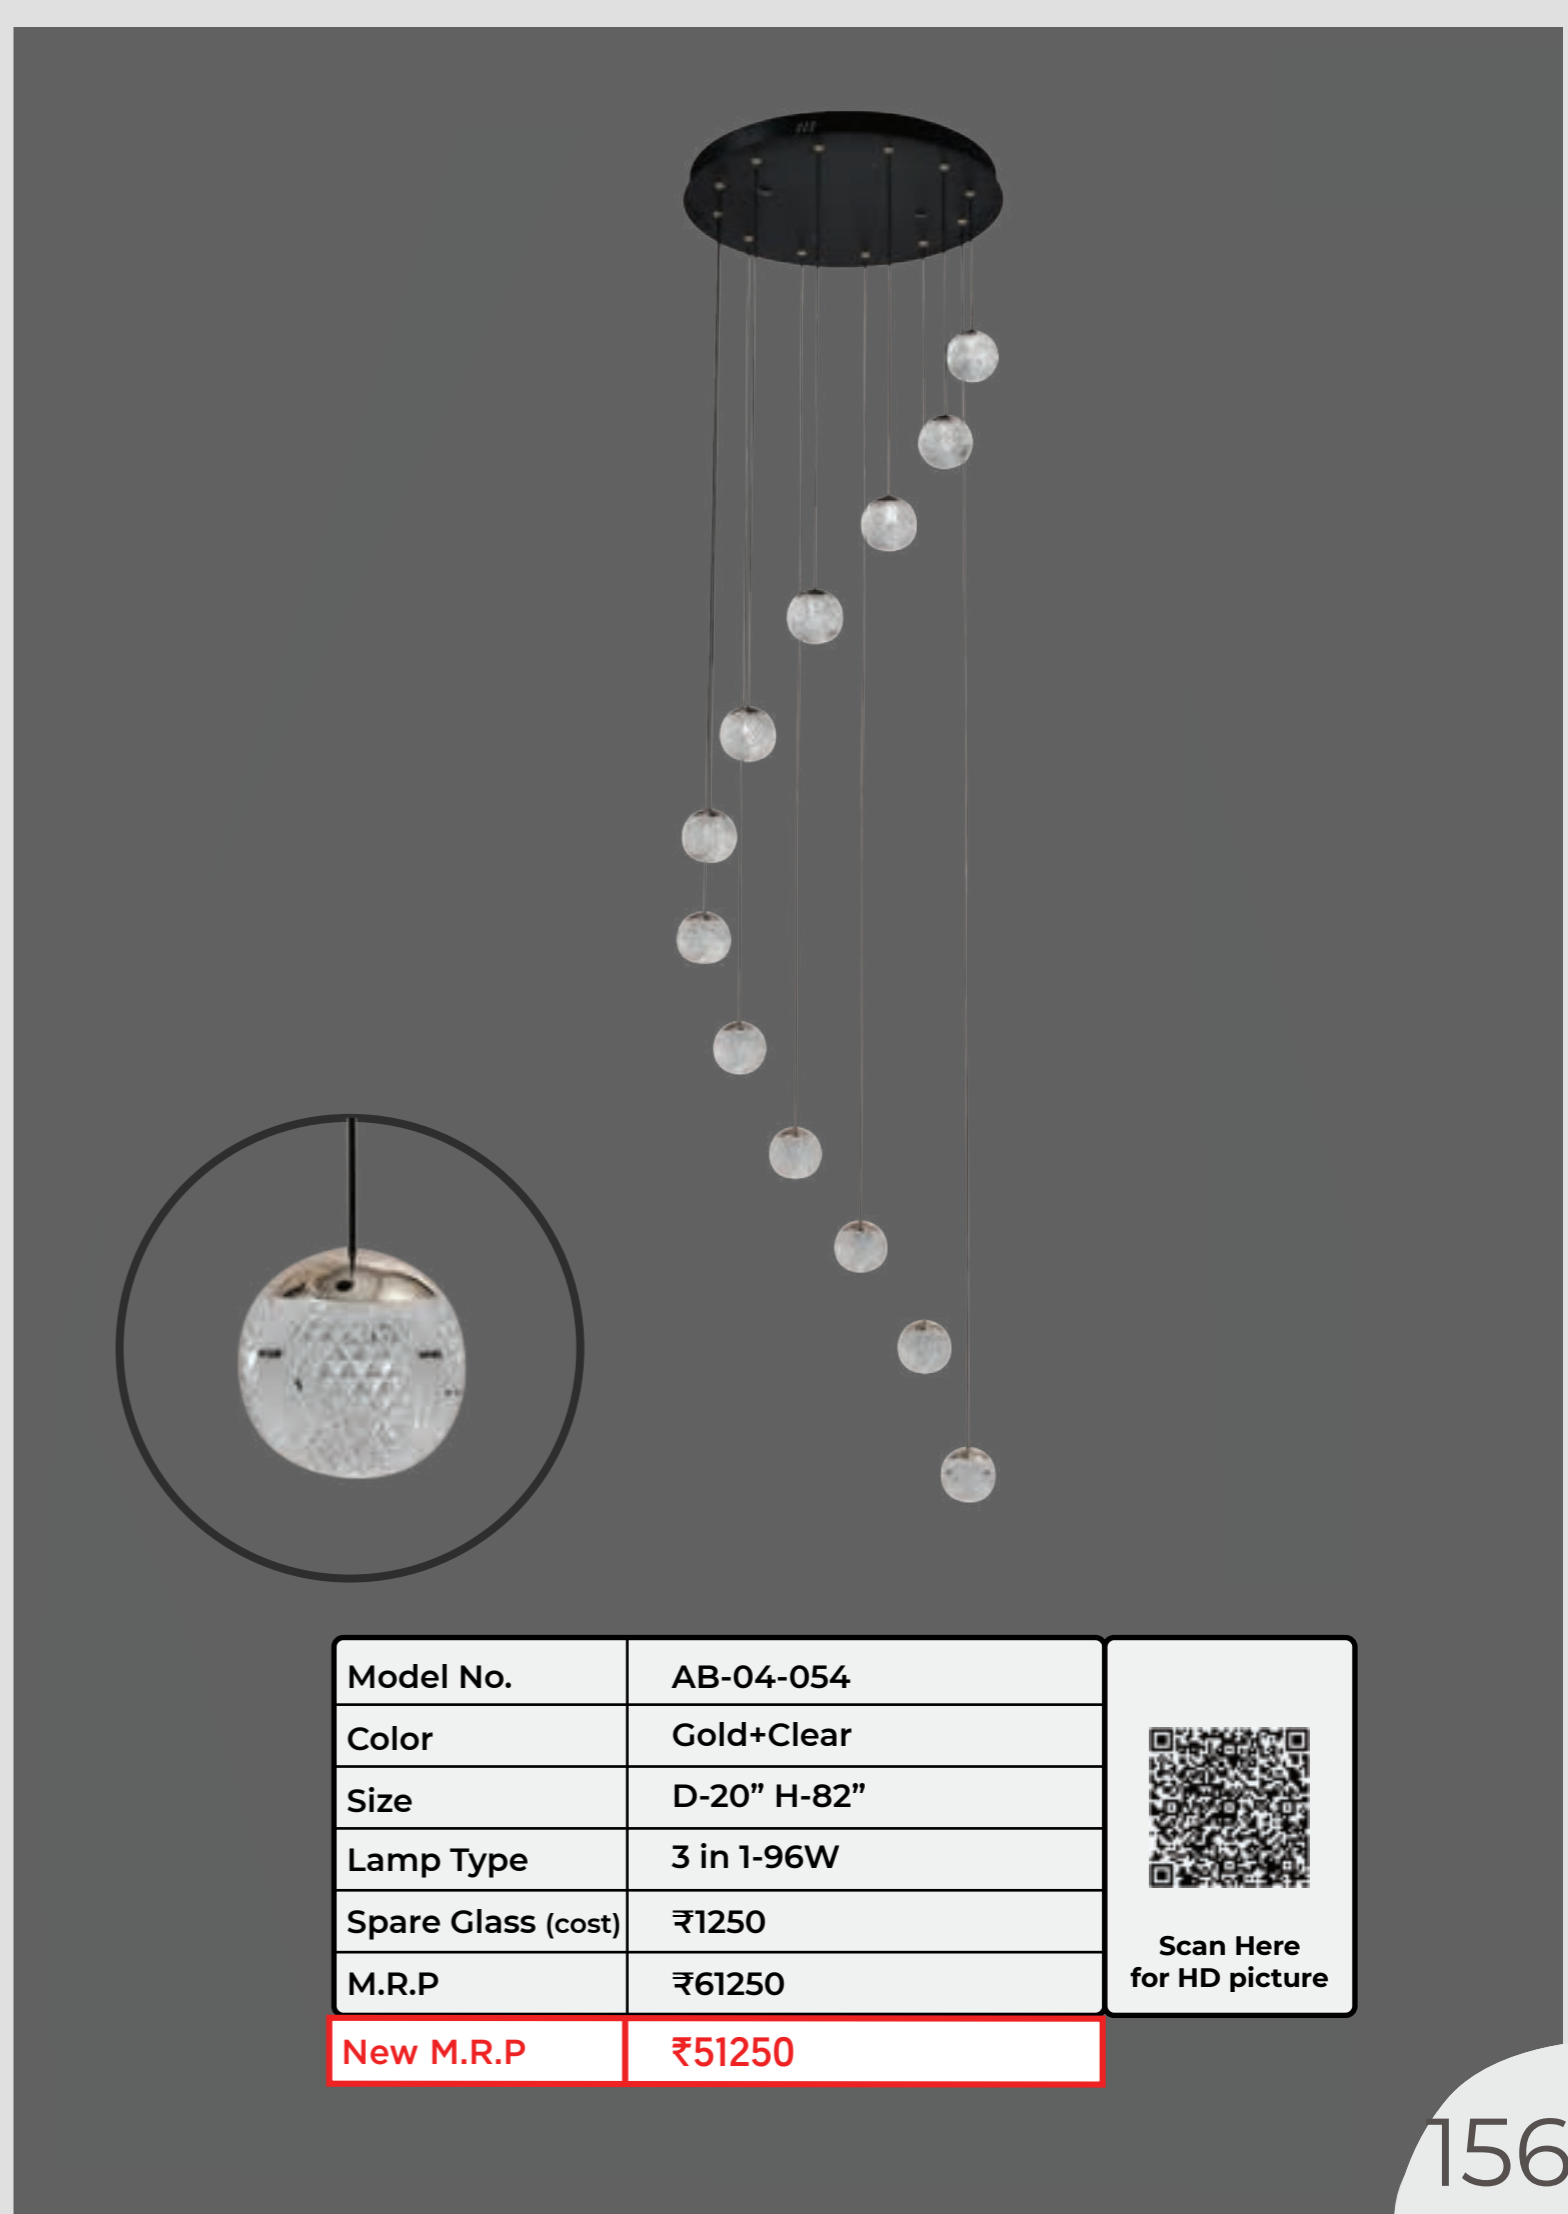

Scan Here
for HD picture

Model No.	AB-04-049
Color	Gold+Black
Size	L-28" W-28"
Lamp Type	3 in 1-64W
Spare Glass (cost)	₹1250
M.R.P	₹49750
New M.R.P	₹41500

Scan Here
for HD picture

Model No.	AB-04-050
Color	Gold+Black
Size	L-36" W-36"
Lamp Type	3 in 1-96W
Spare Glass (cost)	₹1250
M.R.P	₹58875
New M.R.P	₹49062

Scan Here
for HD picture

Model No.	AB-04-051
Color	Gold+Clear
Size	L-3" H-44"
Lamp Type	3 in 1-8W
Spare Glass (cost)	₹1250
M.R.P	₹9000
Scan Here for HD Pictures	
New M.R.P	₹7500

Model No.	AB-04-052
Color	Gold+Clear
Size	L-3" H-44"
Lamp Type	3 in 1-8W
Spare Glass (cost)	₹1250
M.R.P	₹9000
Scan Here for HD Pictures	
New M.R.P	₹7500

Model No.	AB-04-053
Color	Gold+Clear
Size	L-32" W-4"
Lamp Type	3 in 1-40W
Spare Glass (cost)	₹1250
M.R.P	₹31500
New M.R.P	₹26250

Scan Here
for HD picture

Model No.	AB-04-054
Color	Gold+Clear
Size	D-20" H-82"
Lamp Type	3 in 1-96W
Spare Glass (cost)	₹1250
M.R.P	₹61250
New M.R.P	₹51250

Scan Here
for HD picture

Model No.	AB-04-055
Color	Gold+Clear
Size	L-32" W-12"
Lamp Type	3 in 1-80W
Spare Glass (cost)	₹1250
M.R.P	₹54000
New M.R.P	₹45000

Scan Here
for HD picture

Model No.	AB-04-056
Color	Gold+Clear
Size	D-24" H-52"
Lamp Type	3 in 1-104W
Spare Glass (cost)	₹1250
M.R.P	₹65250
New M.R.P	₹54375