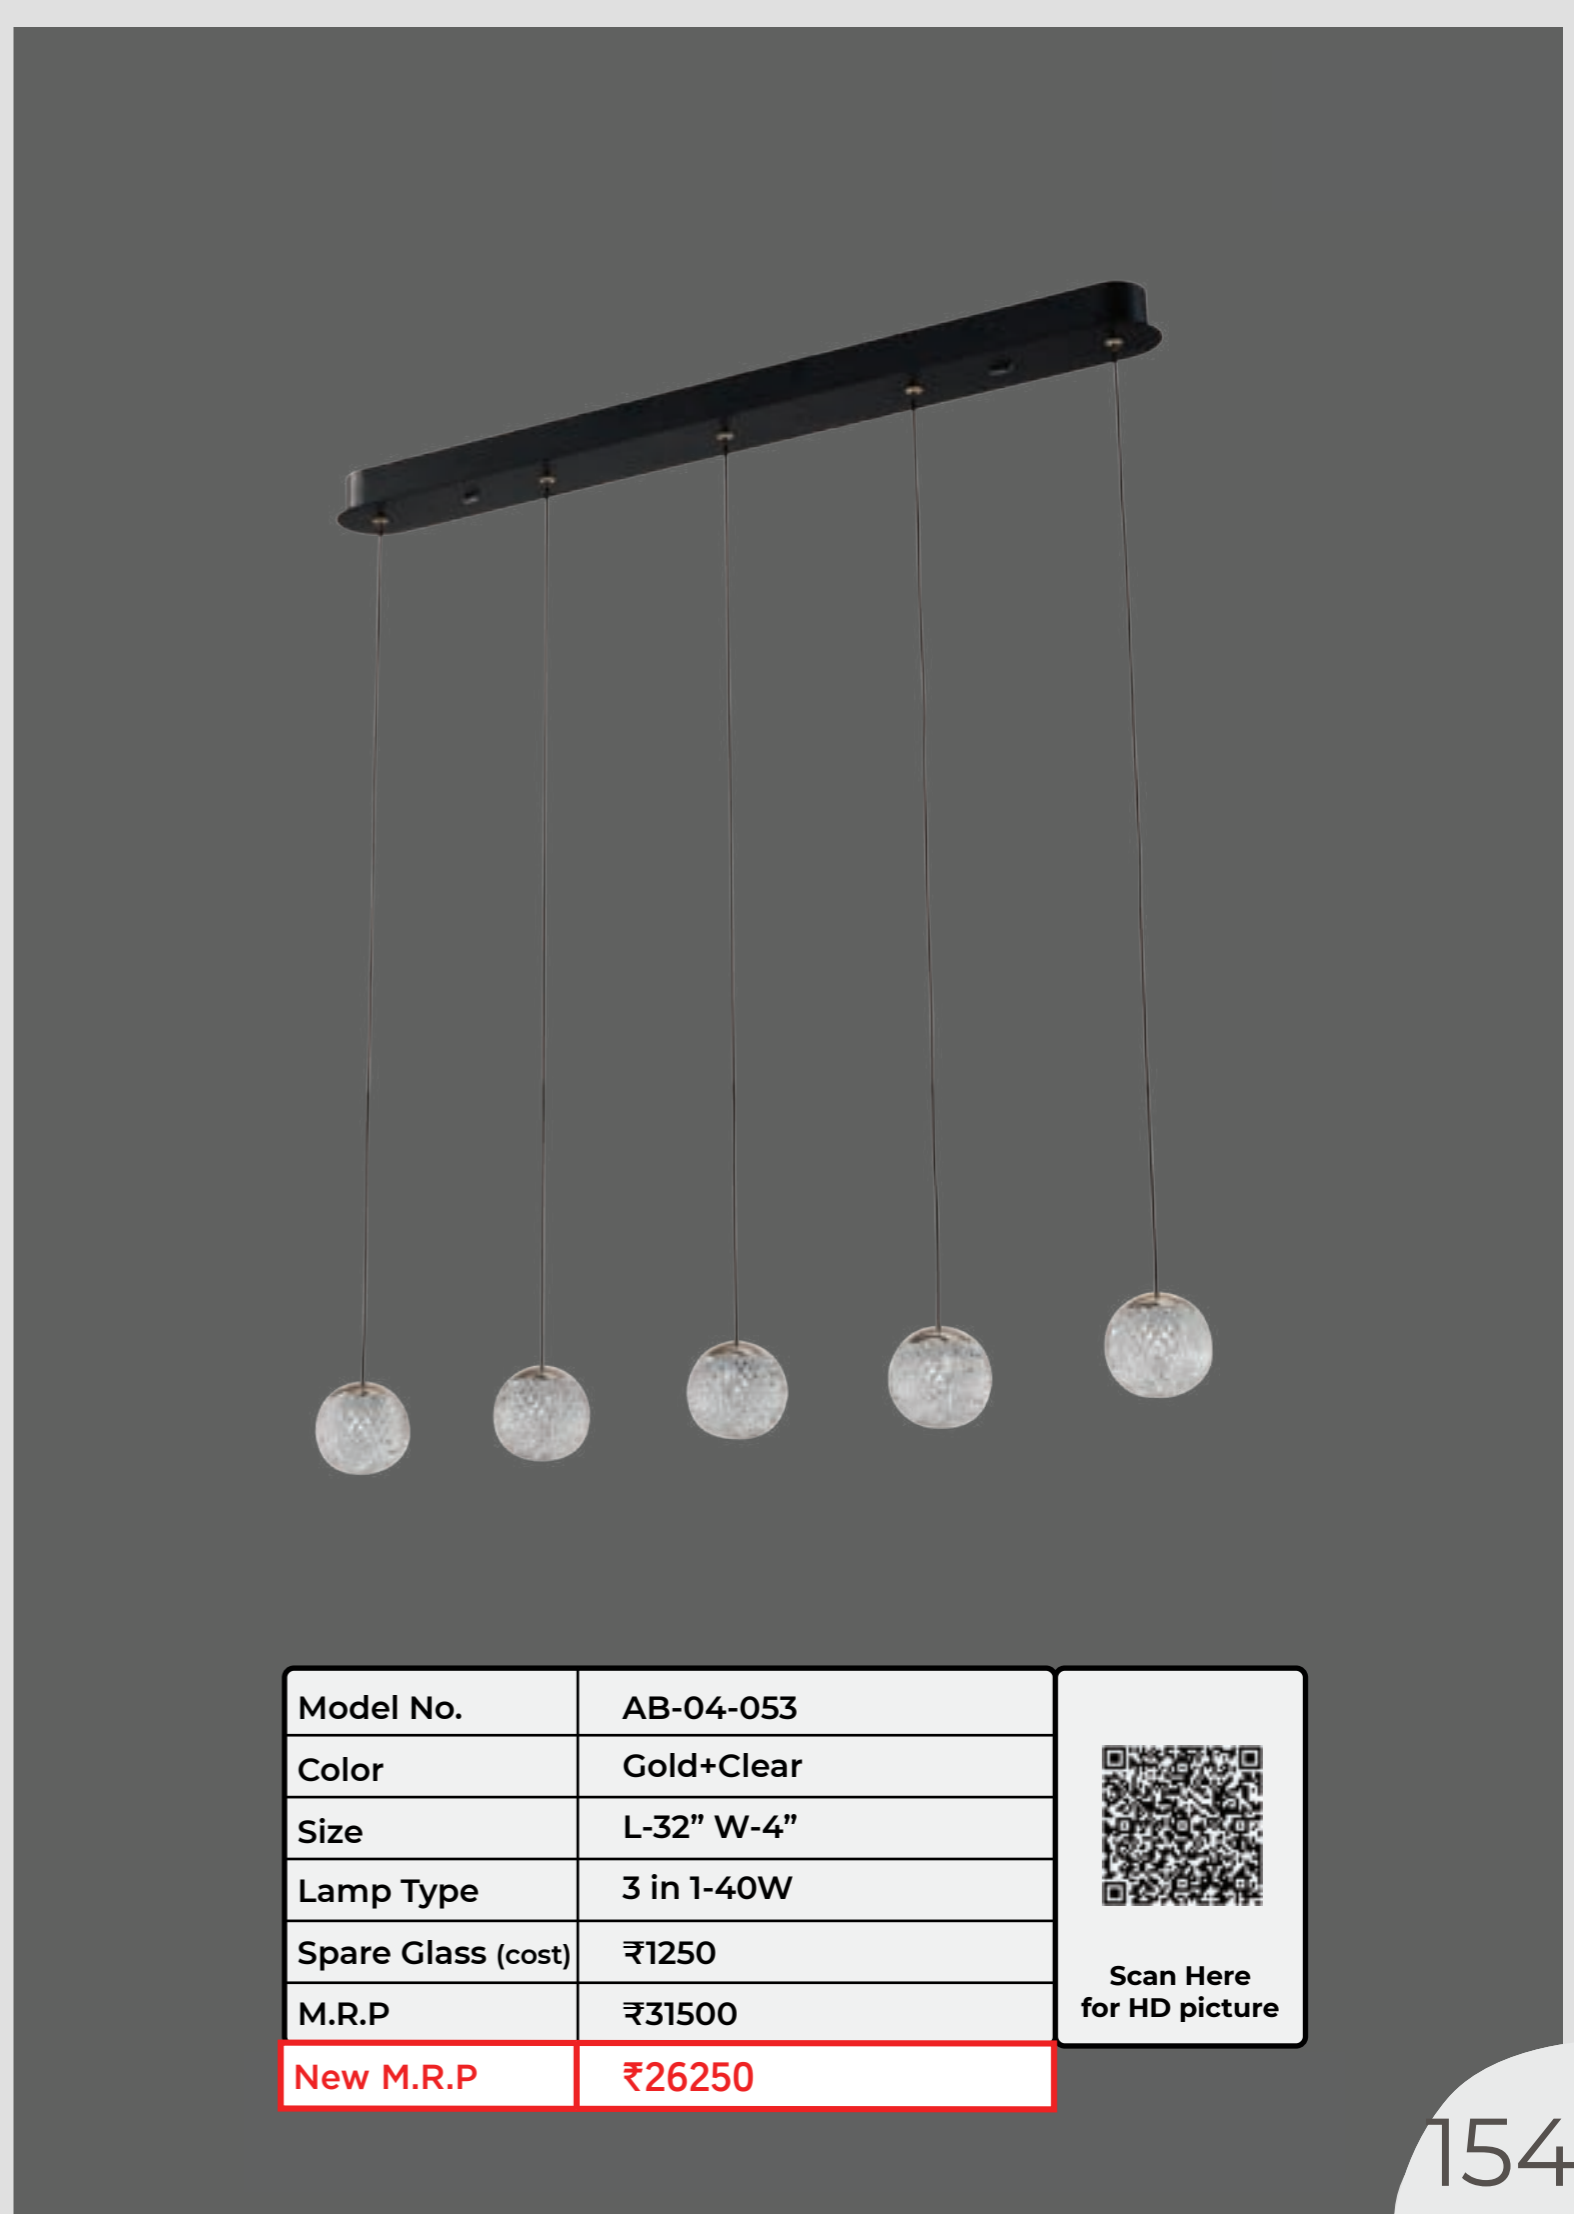

Scan Here
for HD picture

Model No.	AB-04-049
Color	Gold+Black
Size	L-28" W-28"
Lamp Type	3 in 1-64W
Spare Glass (cost)	₹1250
M.R.P	₹49750
New M.R.P	₹41500

Scan Here
for HD picture

Model No.	AB-04-050
Color	Gold+Black
Size	L-36" W-36"
Lamp Type	3 in 1-96W
Spare Glass (cost)	₹1250
M.R.P	₹58875
New M.R.P	₹49062

Scan Here
for HD picture

Model No.	AB-04-051
Color	Gold+Clear
Size	L-3" H-44"
Lamp Type	3 in 1-8W
Spare Glass (cost)	₹1250
M.R.P	₹9000
Scan Here for HD Pictures	
New M.R.P	₹7500

Model No.	AB-04-052
Color	Gold+Clear
Size	L-3" H-44"
Lamp Type	3 in 1-8W
Spare Glass (cost)	₹1250
M.R.P	₹9000
Scan Here for HD Pictures	
New M.R.P	₹7500