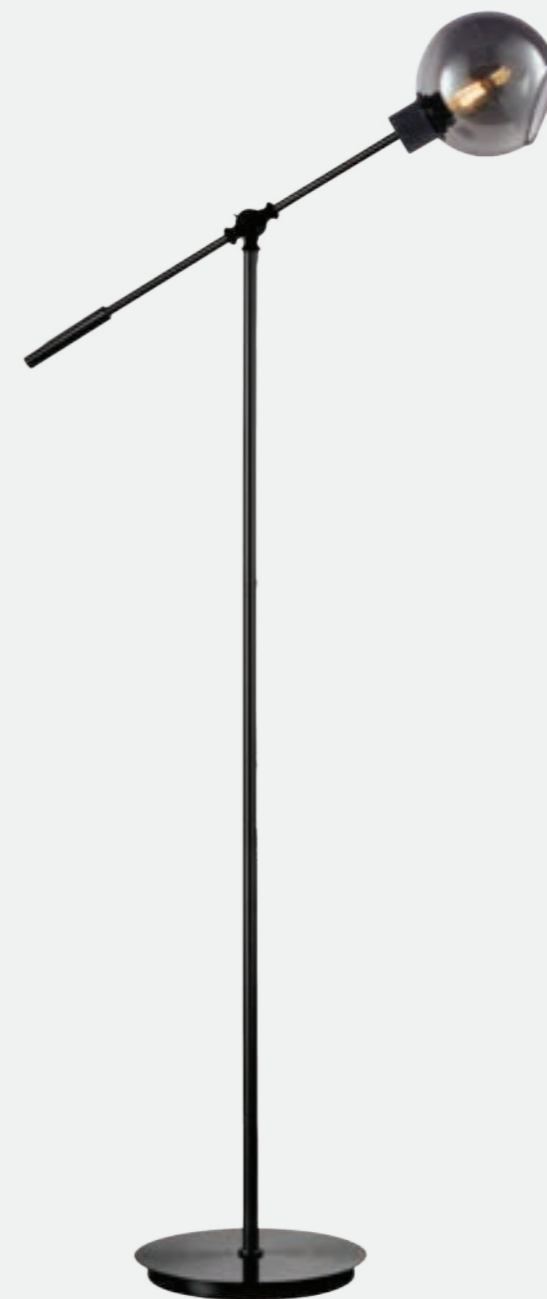

Scan Here
for HD picture

Model No.	BN-04-014
Color	Brass Finish
Size	D-22" H-24"
Lamp Type	3in1-45W
Spare Glass (cost)	₹1000
M.R.P	₹21250
New M.R.P	₹17750

Scan Here
for HD picture

Model No.	BN-04-015
Color	Brass Finish
Size	D-22" H-27"
Lamp Type	3in1-37W
Spare Glass (cost)	₹1000
M.R.P	₹18750

Scan Here
for HD picture

Model No.	TR-04-001	 Scan Here for HD picture
Color	Black+Smoke	
Size	L-28" H-23"	
Lamp Type	E27	
Spare Glass (cost)	₹2500	
M.R.P	₹9875	

Model No.	TR-04-002	 Scan Here for HD picture
Color	Brass+Amber	
Size	L-28" H-23"	
Lamp Type	E27	
Spare Glass (cost)	₹2500	
M.R.P	₹12375	

Model No.	TR-04-003
Color	Black+Smoke
Size	L-28" H-59"
Lamp Type	E27
Spare Glass (cost)	₹2500
M.R.P	₹16250
Scan Here for HD Pictures	

Model No.	TR-04-004
Color	Brass+Amber
Size	L-28" H-59"
Lamp Type	E27
Spare Glass (cost)	₹2500
M.R.P	₹20000
Scan Here for HD Pictures	