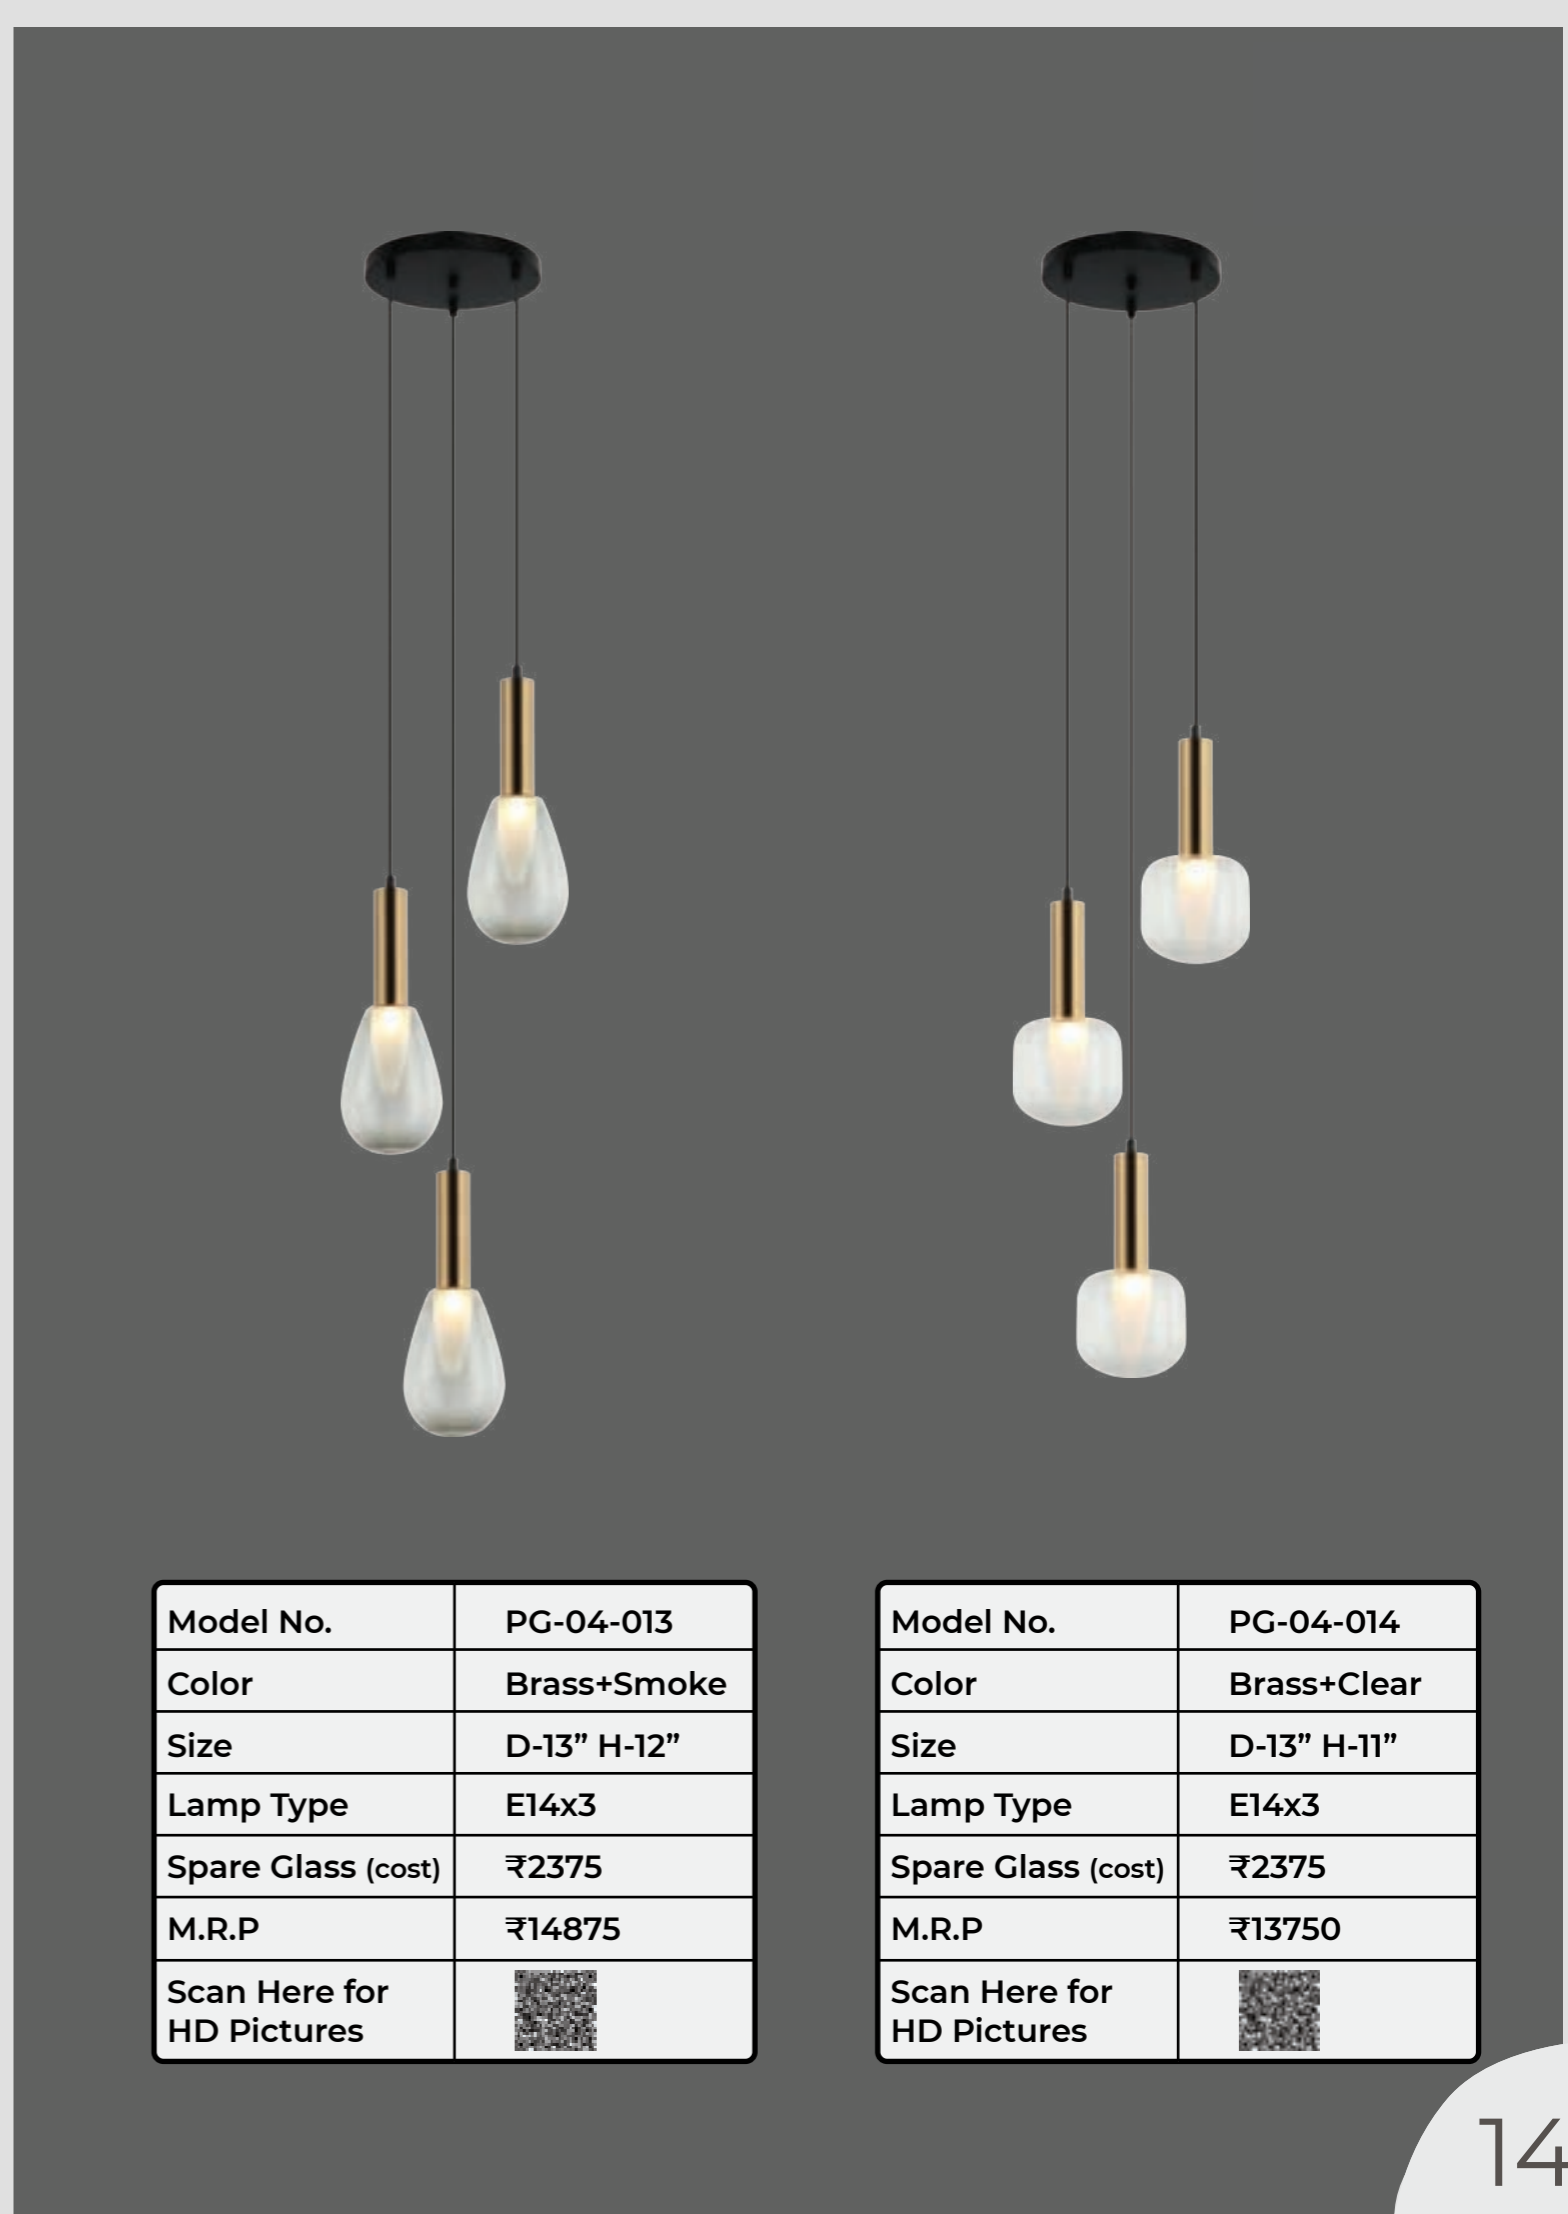

Model No.	PG-04-013
Color	Brass+Smoke
Size	D-13" H-12"
Lamp Type	E14x3
Spare Glass (cost)	₹2375
M.R.P	₹14875
Scan Here for HD Pictures	

Model No.	PG-04-014
Color	Brass+Clear
Size	D-13" H-11"
Lamp Type	E14x3
Spare Glass (cost)	₹2375
M.R.P	₹13750
Scan Here for HD Pictures