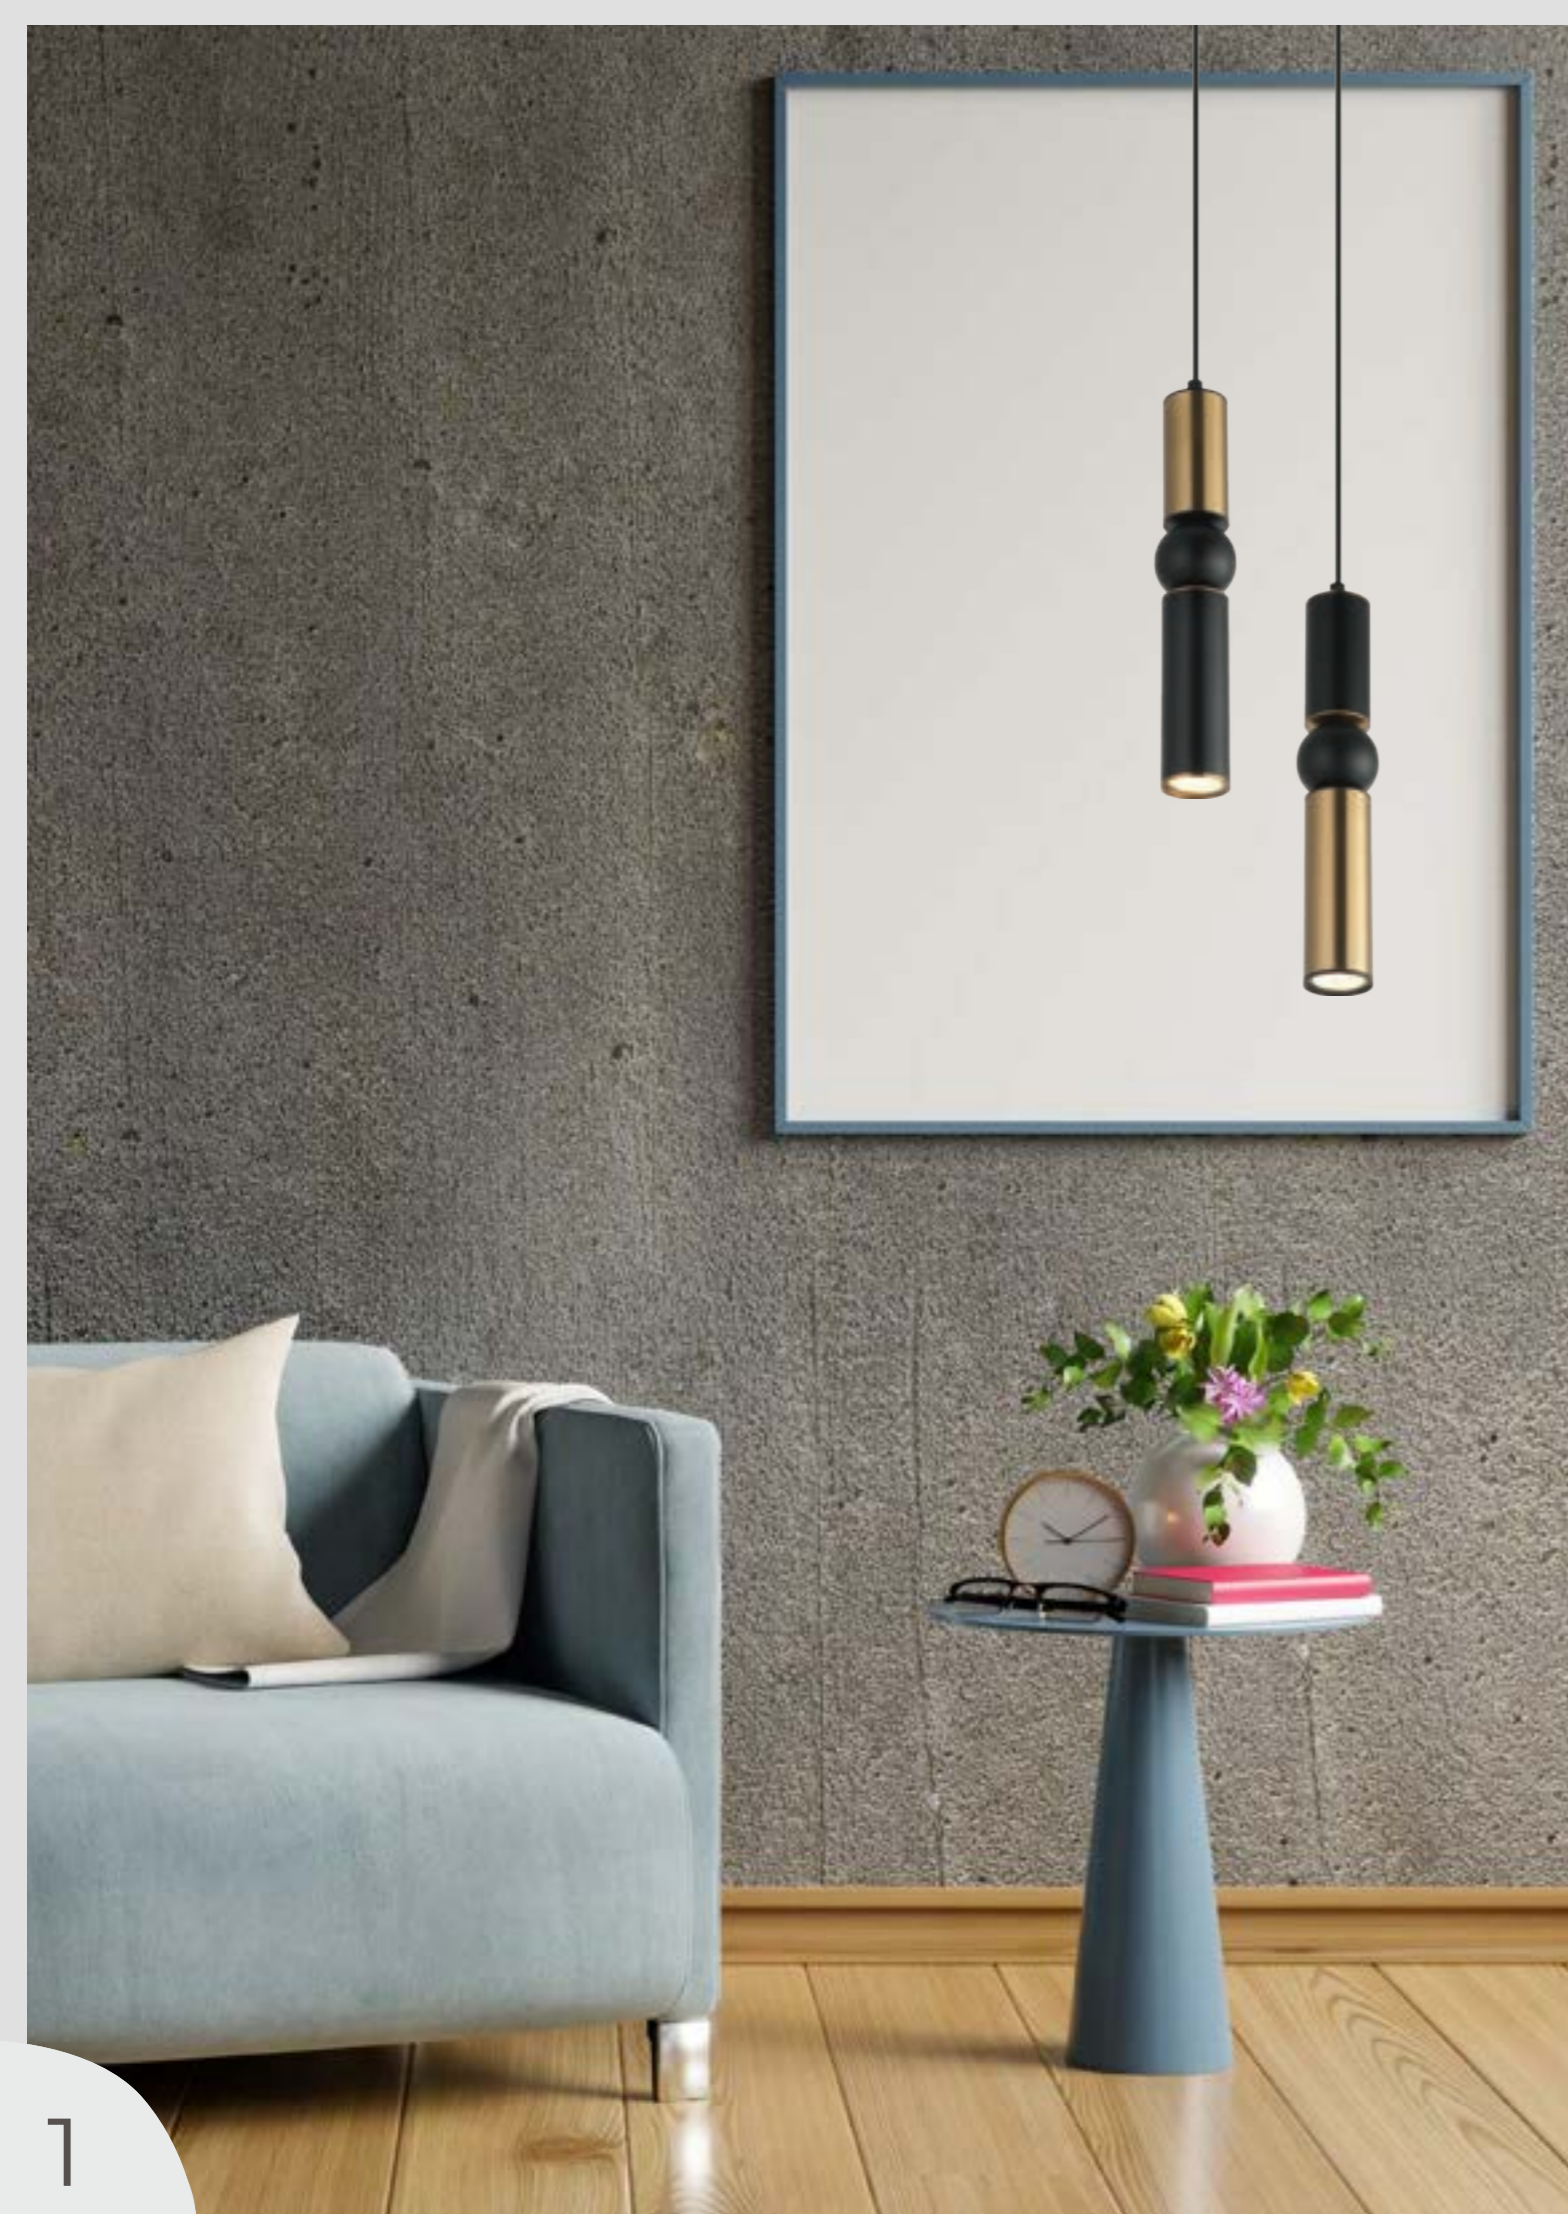

THE **LIGHTING**
INSPIRATION
BOOK

CHAPTER 3

Model No.	PG-04-001
Color	Brass+Black
Size	D-4" H-12"
Lamp Type	GU-10
Spare Glass (cost)	-
M.R.P	₹5625
Scan Here for HD Pictures	

Model No.	PG-04-002
Color	Brass+Black
Size	D-4" H-12"
Lamp Type	GU-10
Spare Glass (cost)	-
M.R.P	₹5625
Scan Here for HD Pictures	