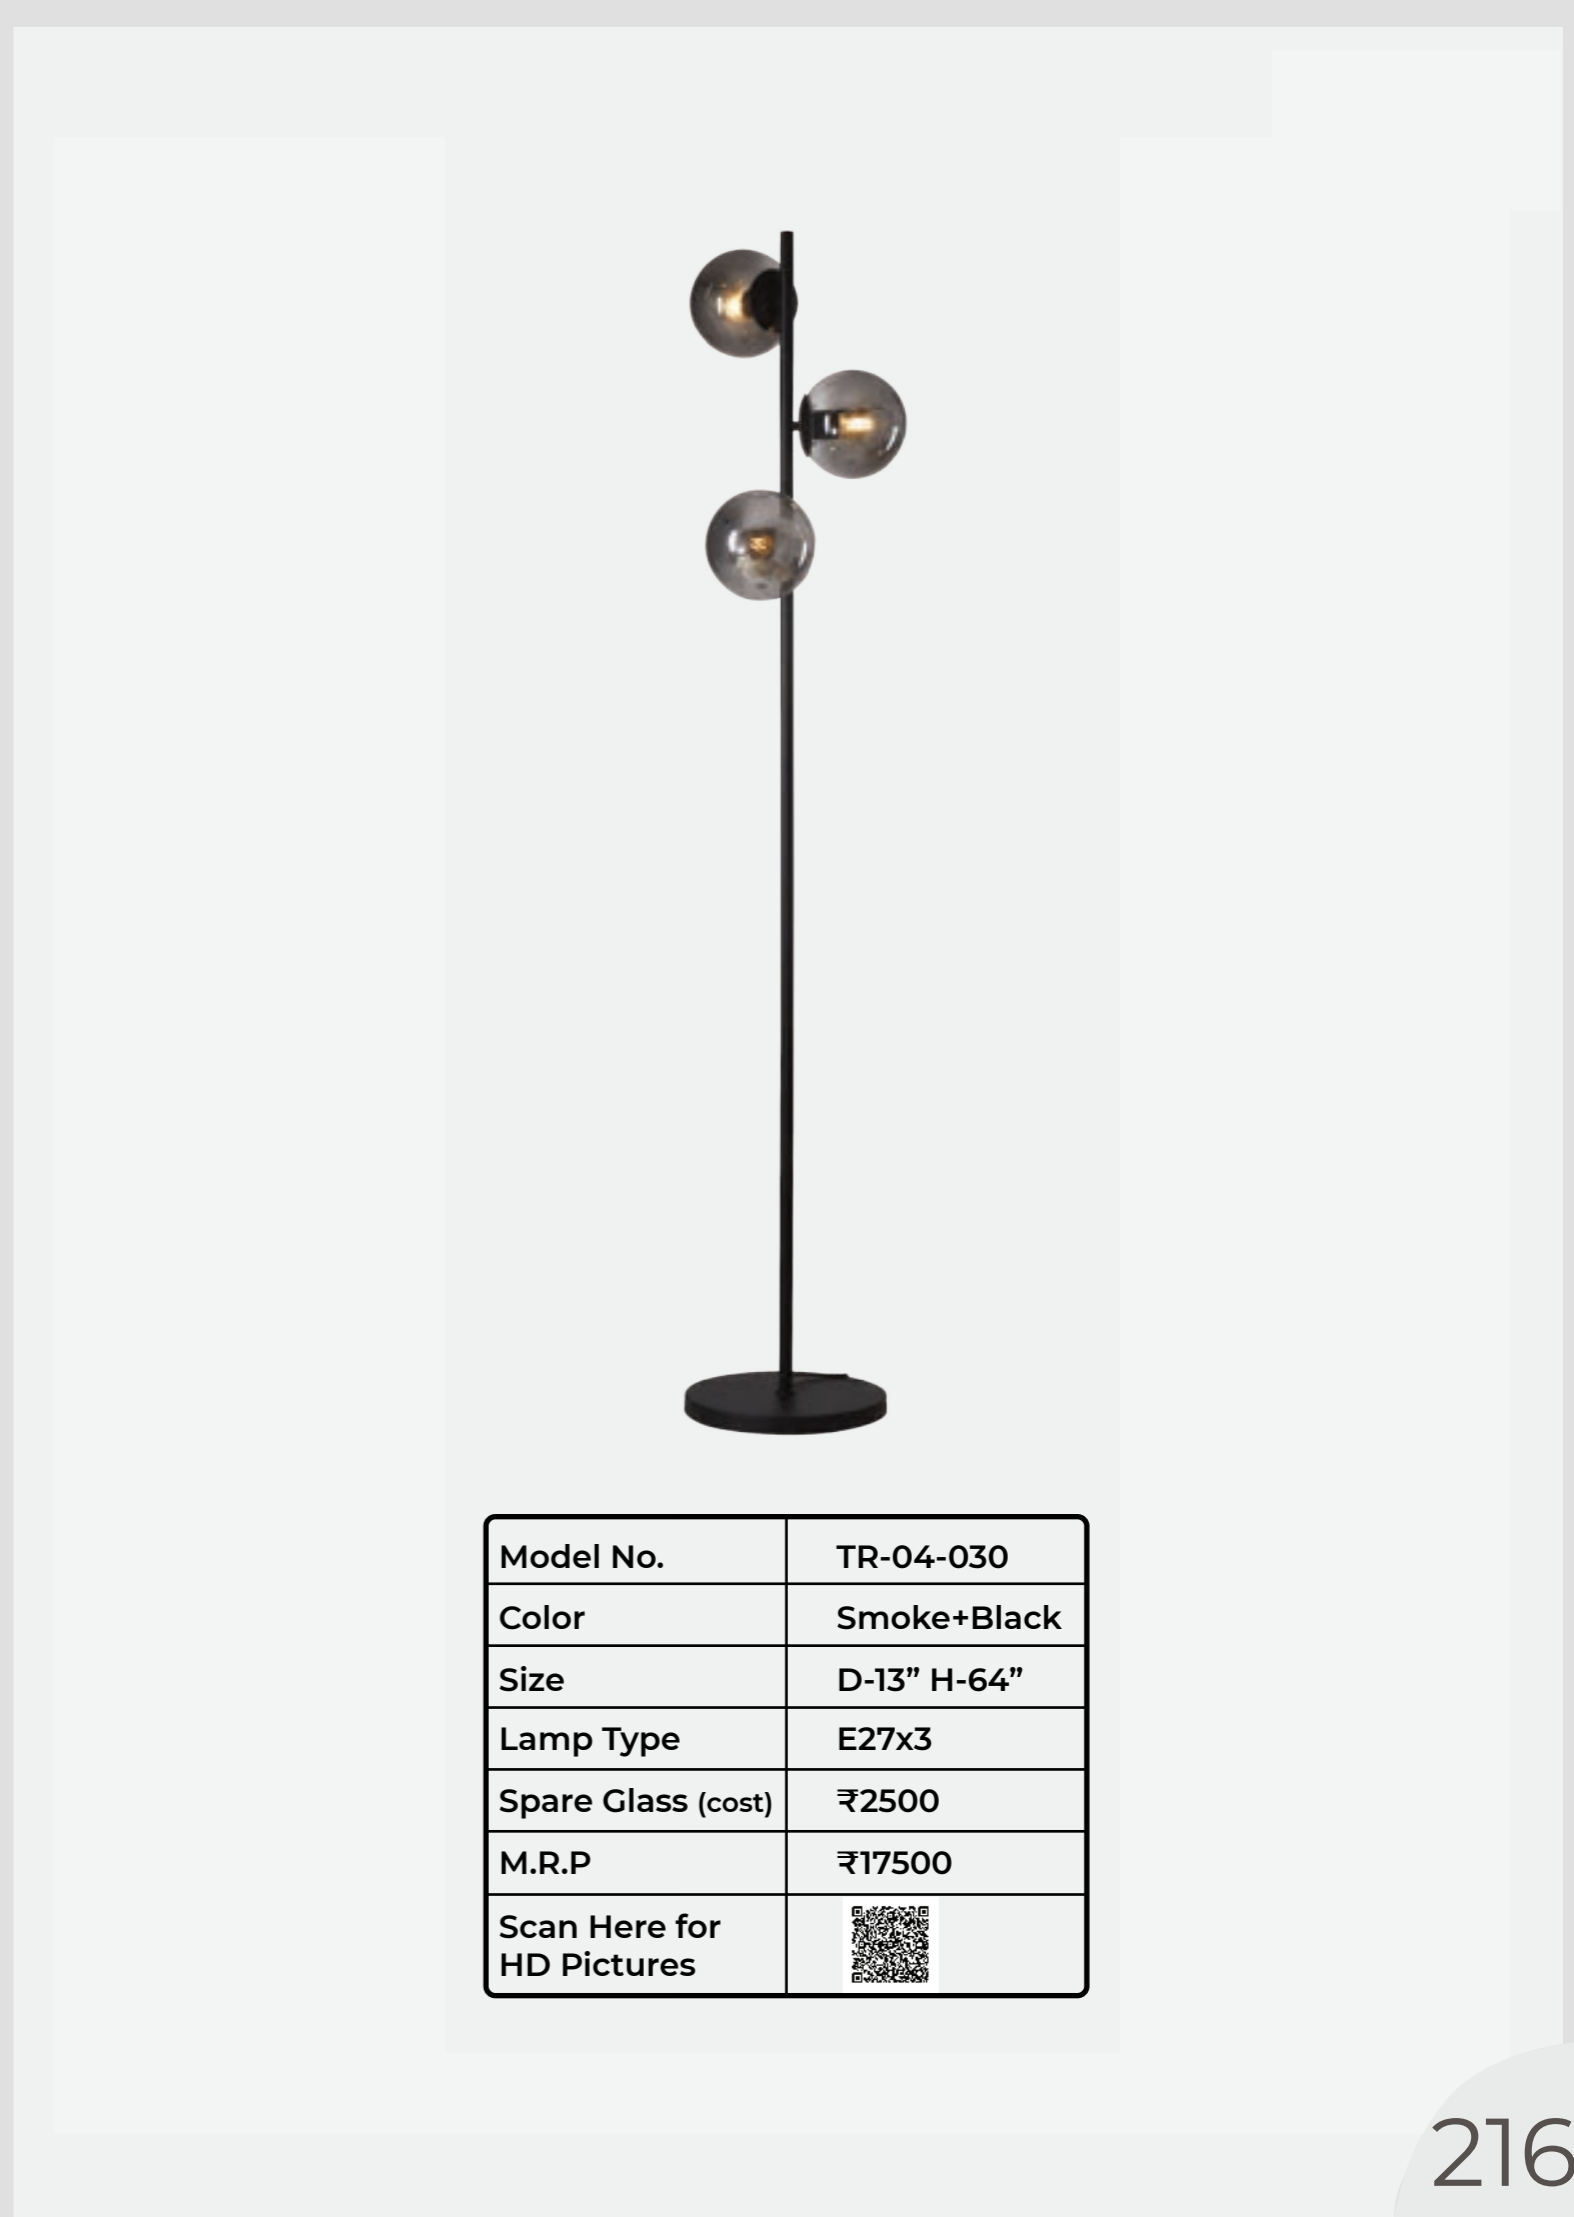

Scan Here
for HD picture

Model No.	TR-04-022
Color	Smoke+Black
Size	D-13" H-16"
Lamp Type	E27
Spare Glass (cost)	₹4875
M.R.P	₹9875
Scan Here for HD Pictures	

Model No.	TR-04-023
Color	Amber+Black
Size	D-13" H-16"
Lamp Type	E27
Spare Glass (cost)	₹4875
M.R.P	₹9875
Scan Here for HD Pictures	

Model No.	TR-04-025
Color	Amber+Black
Size	D-7" H-14"
Lamp Type	E27
Spare Glass (cost)	₹3750
M.R.P	₹6250
Scan Here for HD Pictures	

Model No.	TR-04-026
Color	Brass+Amber
Size	D-5" H-10"
Lamp Type	E27
Spare Glass (cost)	₹2500
M.R.P	₹6250
Scan Here for HD Pictures	

Model No.	TR-04-027
Color	Smoke+Black
Size	D-5" H-10"
Lamp Type	E27
Spare Glass (cost)	₹2500
M.R.P	₹5000
Scan Here for HD Pictures	

Model No.	TR-04-029
Color	Amber+Black
Size	D-7" H-16"
Lamp Type	E27
Spare Glass (cost)	₹3750
M.R.P	₹7375
Scan Here for HD Pictures	