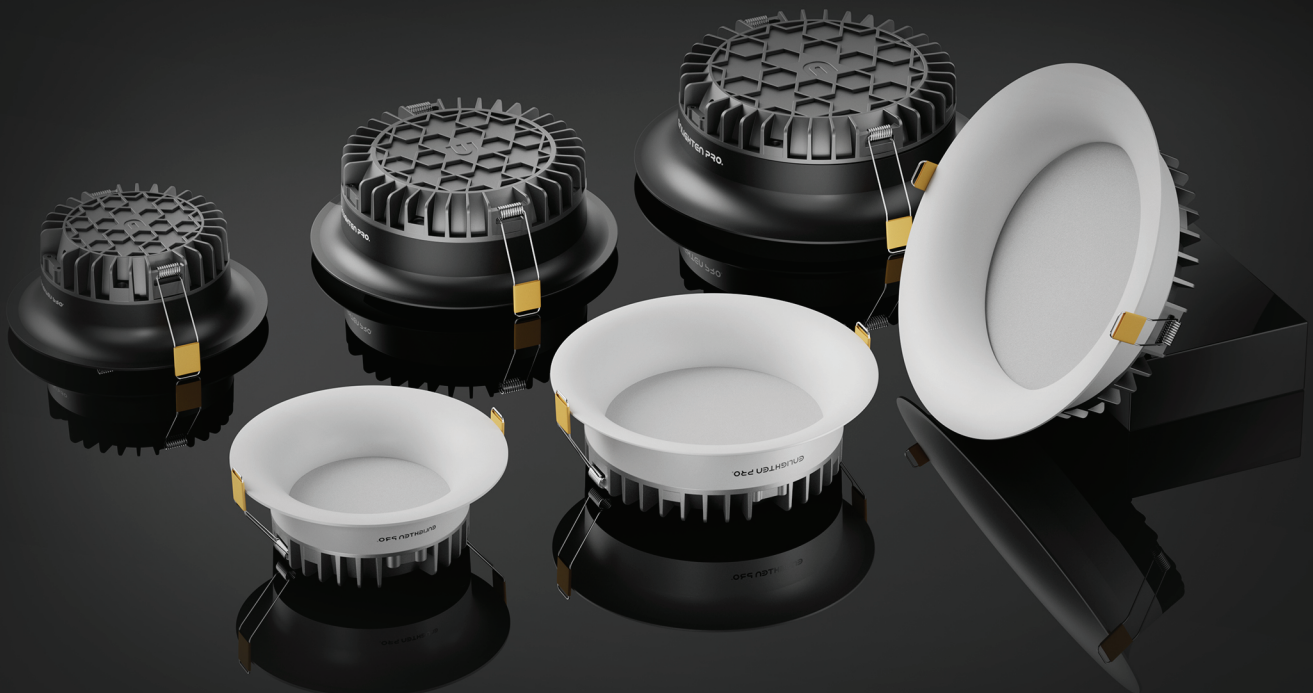

BRISK DOWNLIGHT

Curve Series

The *Curve Series* is the flagship model in the ALTUM lineup, featuring a distinctive curved front ring that creates a unique play of light. The curvature of the ring produces a beautiful contour of illumination, with the brightest reflection concentrated near the light-emitting surface (LES) and gradually softening as it curves away. This sophisticated design not only adds aesthetic appeal but also offers a “moon crater” effect when professionally installed, transforming your ceiling into a visual masterpiece.

The model incorporates our signature heatsink pattern and proudly displays the registered E logo, symbolizing authenticity and superior craftsmanship. Equipped with a powerful LED, a highly efficient PMMA diffuser, and a reliable BIS-certified power supply, the *Curve Series* delivers the performance, reliability, and elegance you expect from Enlighten Pro.

BRISK DOWNLIGHT

Curve Series

MODEL	SHAPE	POWER	OUTER SIZE	CUTOUT
-------	-------	-------	------------	--------

Brisk	Round	12W	∅136×H48	∅126
Brisk	Round	18W	∅164×H50	∅154
Brisk	Round	24W	∅198×H53	∅191

Note: This design is protected by patent copyright. Unauthorized copying or reproduction of this design will result in legal action.