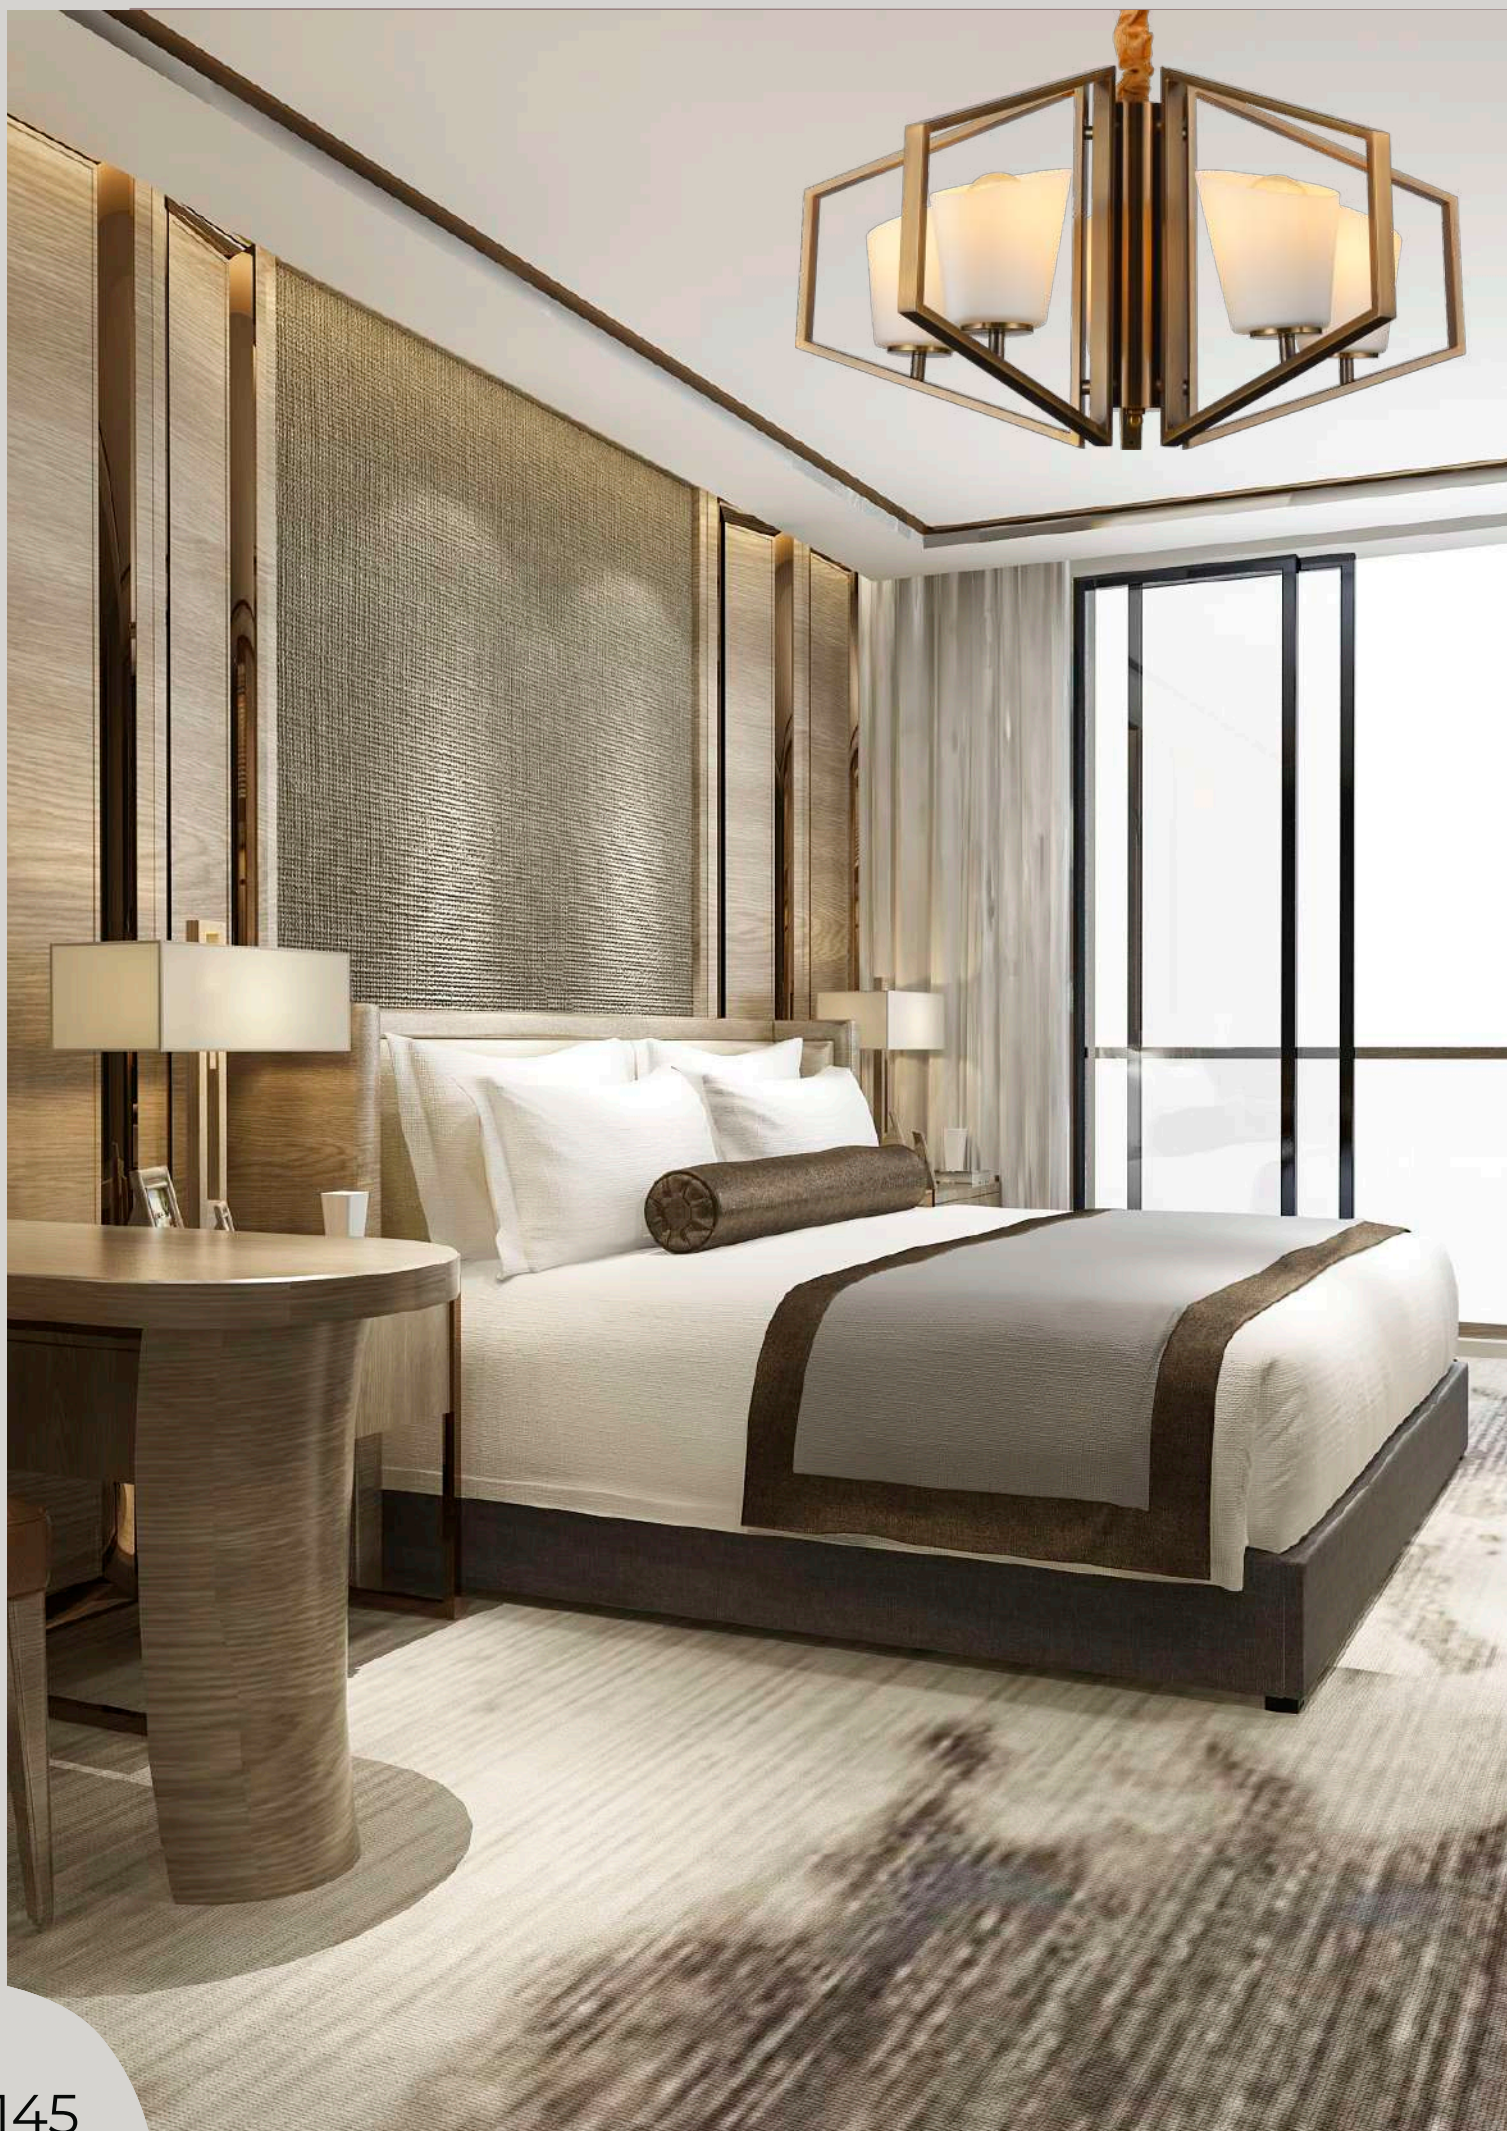

Note- Scan the barcode or tap the image for HD pictures

Model No. DF-05-011

Color Antique Brass

Size D-28" H-28" **Lamp Type** E14x6

Note- Scan the barcode or tap the image for HD pictures

2
brass

Type E14x1