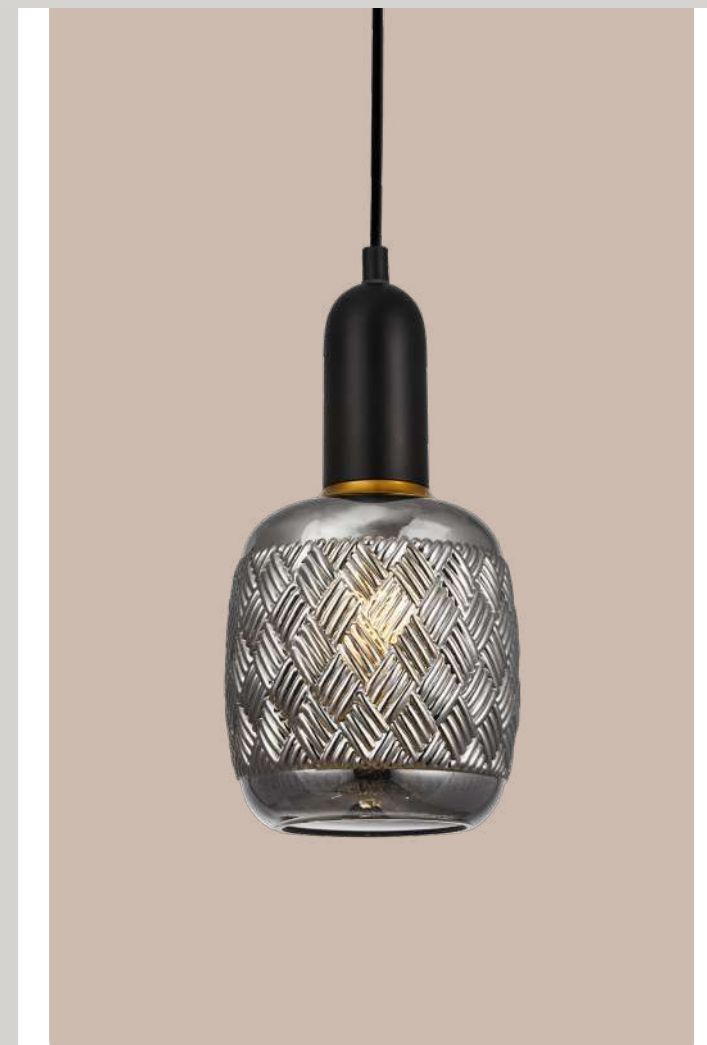

Size D-6" H-10"

Lamp Type E27

Model No. OP-05-014
Color Brass + Amber Glass

Size L-25" H-10"

Lamp Type E27x3

Model No. OP-05-015
Color Black + Smokey Glass

Size D-5" H-12" **Lamp Type** E27

Model No. OP-05-016
Color Black + Smokey Glass