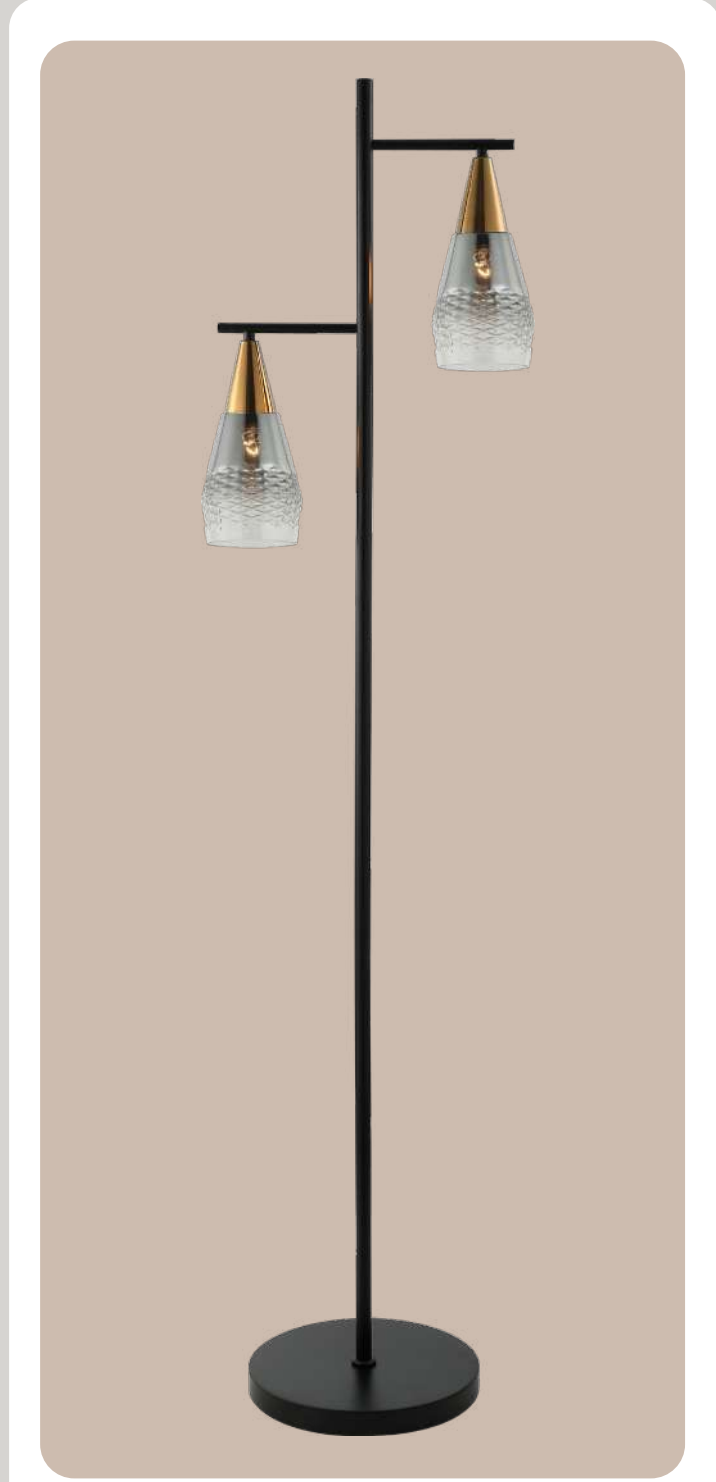

Size D-7" H-11" **Lamp Type** E14

Model No. ER-05-082
Color Black+ Amber Glass

Size D-7" H-11" **Lamp Type** E14

Model No. ER-05-083
Color Black+ Amber Glass
Size L-16" H-61" **Lamp Type** E27

Model No. ER-05-084
Color Black + Smokey Glass
Size L-16" H-61" **Lamp Type** E27