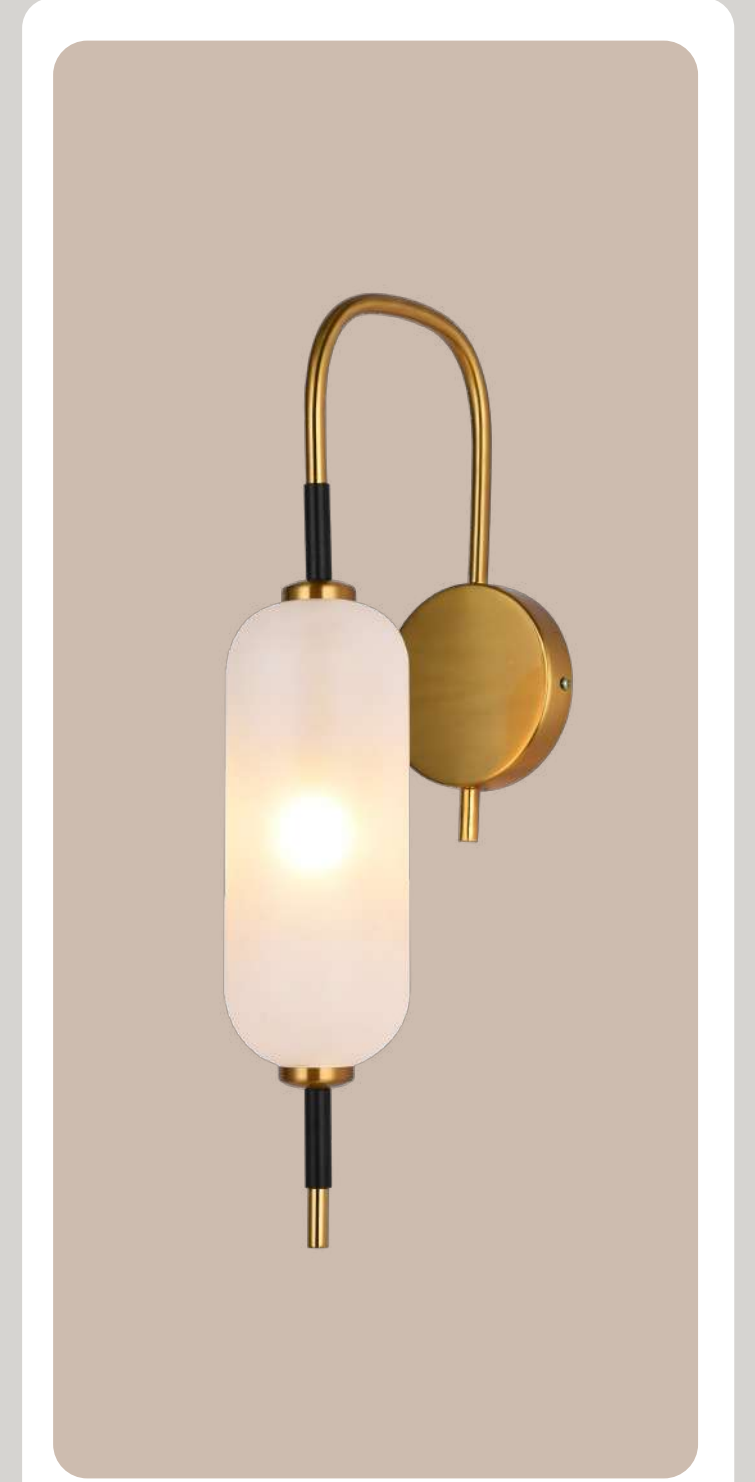

Size D-8" H-16" **Lamp Type** E14X2

Model No. JK-05-019
Color Black + Gold

Size D-6" H-17" **Lamp Type** 16W LED

Model No. JK-05-020
Color Black + Gold

Size D-6" H-24" **Lamp Type** 20W LED

Model No. JK-05-025
Color Black

Size D-4" H-24" **Lamp Type** 11W LED

Model No. JK-05-026
Color Black

Size D-4" H-32" **Lamp Type** 15W LED

Model No. TY-05-001
Color Brass Finish

Size L-6" H-17" **Lamp Type** G9x4

Model No. TY-05-002
Color Brass Finish

Size L-12" H-25" **Lamp Type** G9x9

Model No. TY-05-005
Color Brass Finish

Size L-6" H-28" **Lamp Type** G9x4

Model No. TY-05-007
Color Brass Finish

Size L-5" H-20" **Lamp Type** G9x1

Model No. TY-05-010
Color Brass Finish