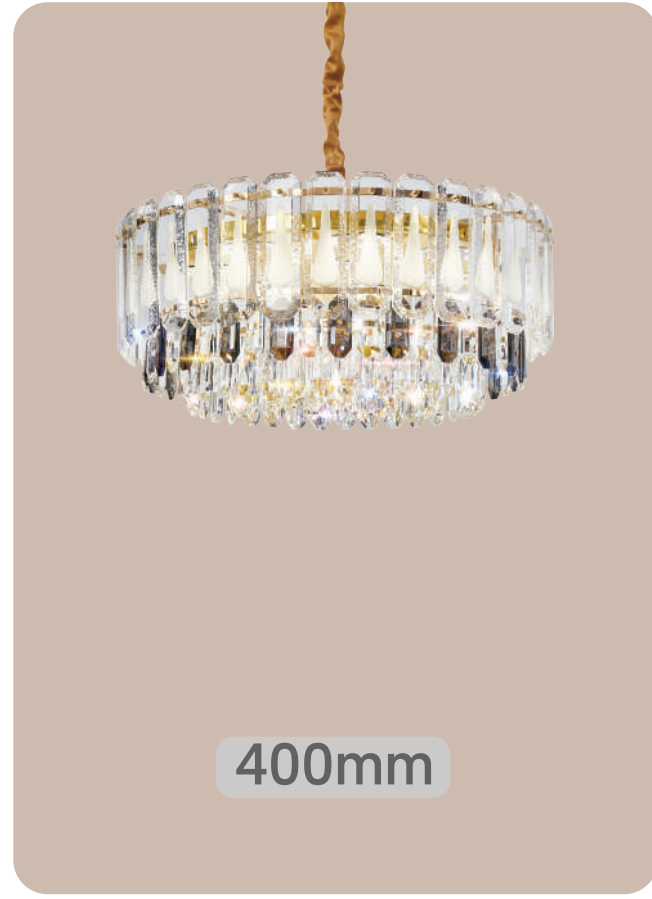

Model No. AZ-05-037
Color Gold

Size D-16" H-13" **Lamp Type** 3 in 1 LED

800mm

Model No. AZ-05-039
Color Gold

Size L-32"x12" H-14" **Lamp Type** 3 in 1 LED

1000mm

Model No. AZ-05-040
Color Gold

Size L-40"x12" H-14" **Lamp Type** 3 in 1 LED