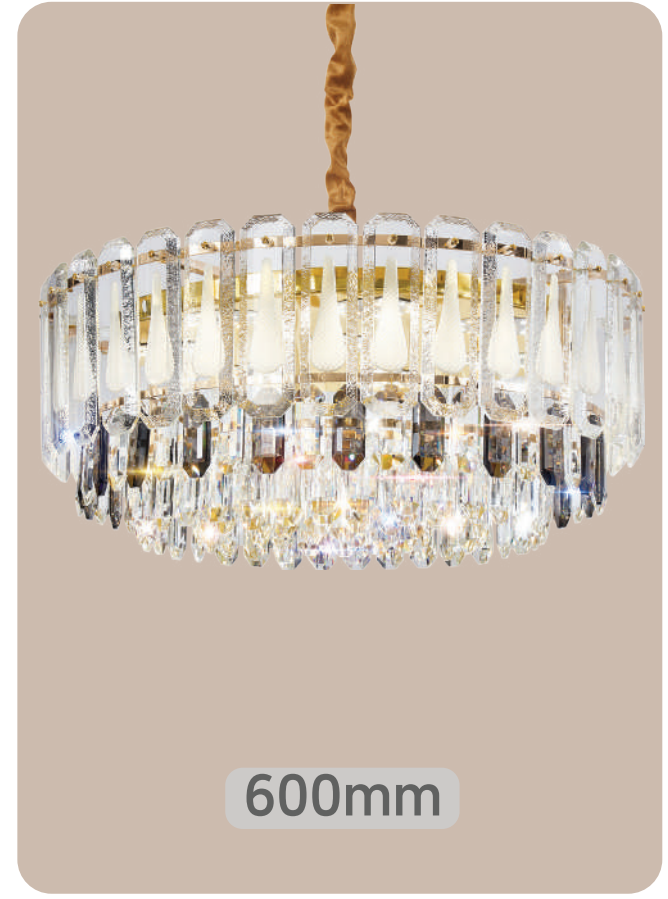

600mm

Model No. AZ-05-042
Color Gold

Size D-24" H-12" **Lamp Type** 3 in 1 LED