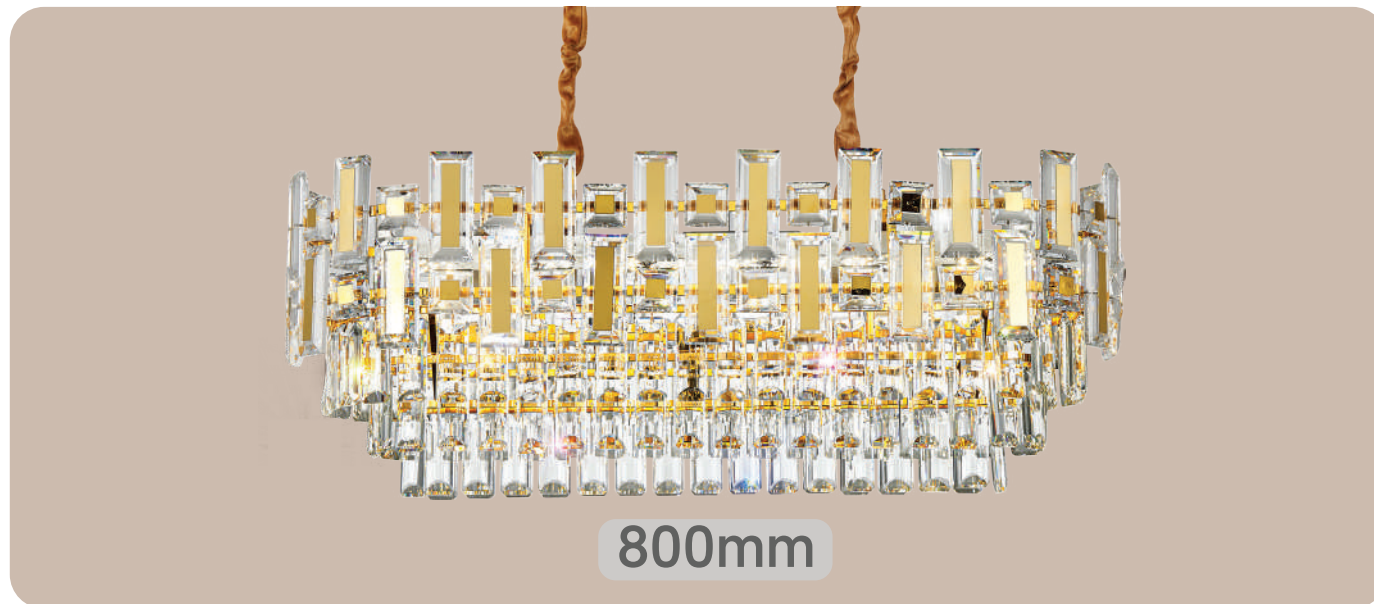

Size L-40"x12" H-13"

Lamp Type 3 in 1 LED

Model No. AZ-05-032
Color Gold

Size D-16" H-13" **Lamp Type** 3 in 1 LED

800mm

Model No. AZ-05-034
Color Gold

Size L-32"x12" H-13"

Lamp Type 3 in 1 LED