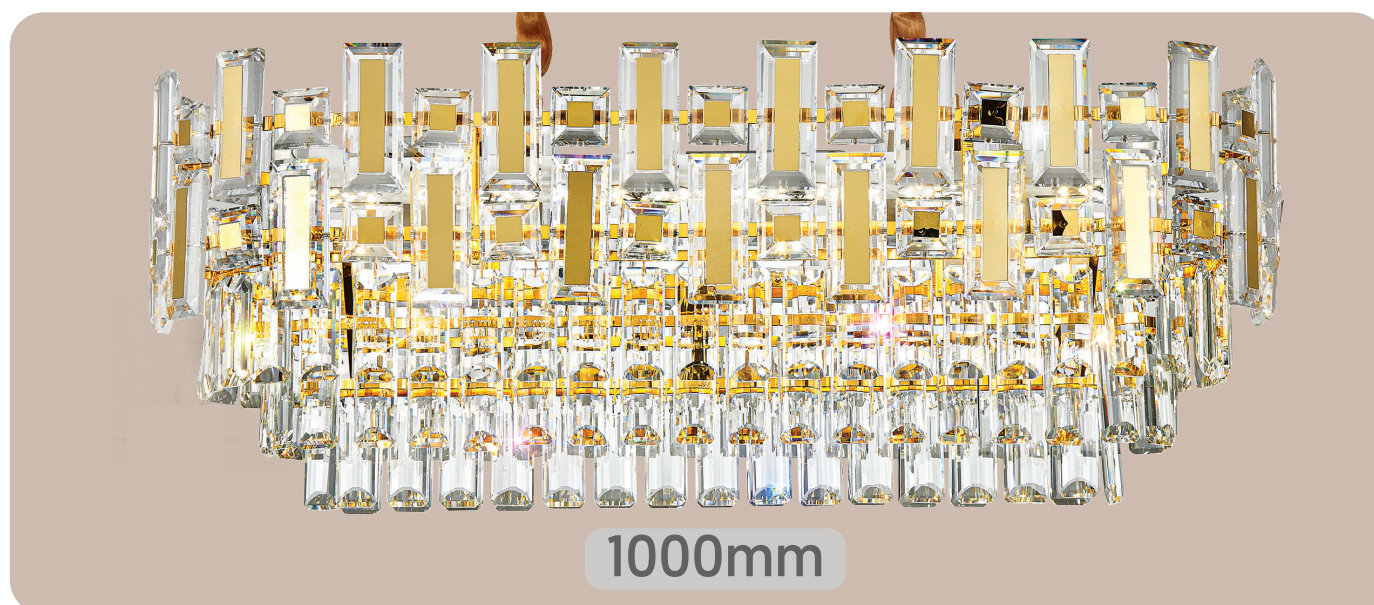

Size L-40"x12" H-13"

Lamp Type 3 in 1 LED

Model No. AZ-05-032
Color Gold

Size D-16" H-13" **Lamp Type** 3 in 1 LED

800mm

Model No. AZ-05-034
Color Gold

Size L-32"x12" H-13"

Lamp Type 3 in 1 LED