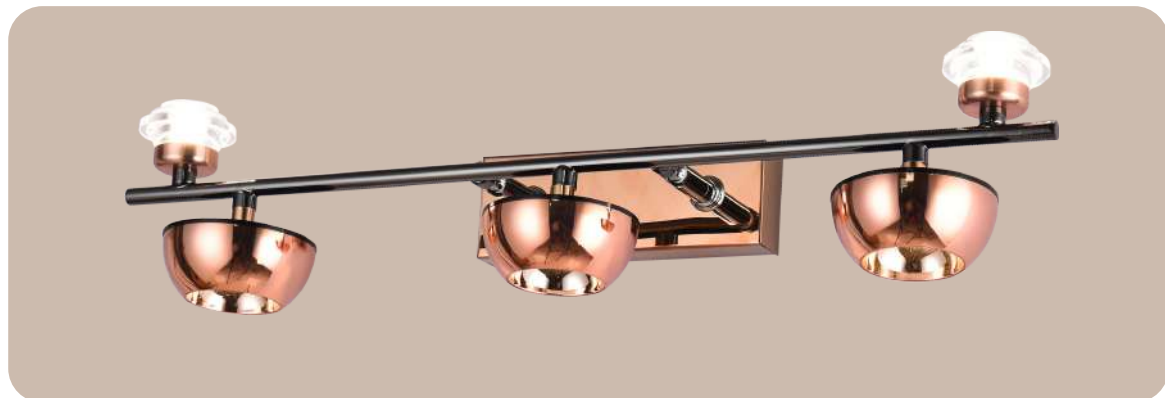

Model No. CV-05-023
Color Black + Rosesgold