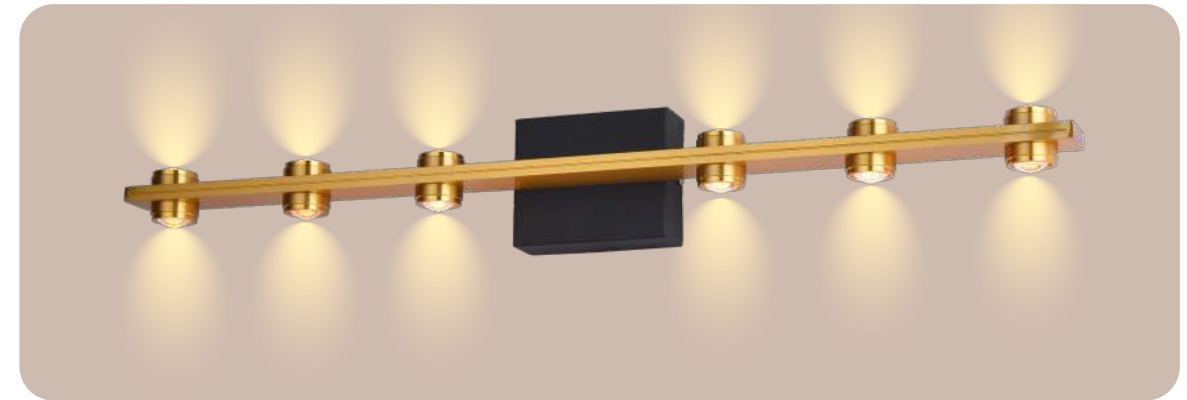

Model No. CV-05-011
Color Black + Brass