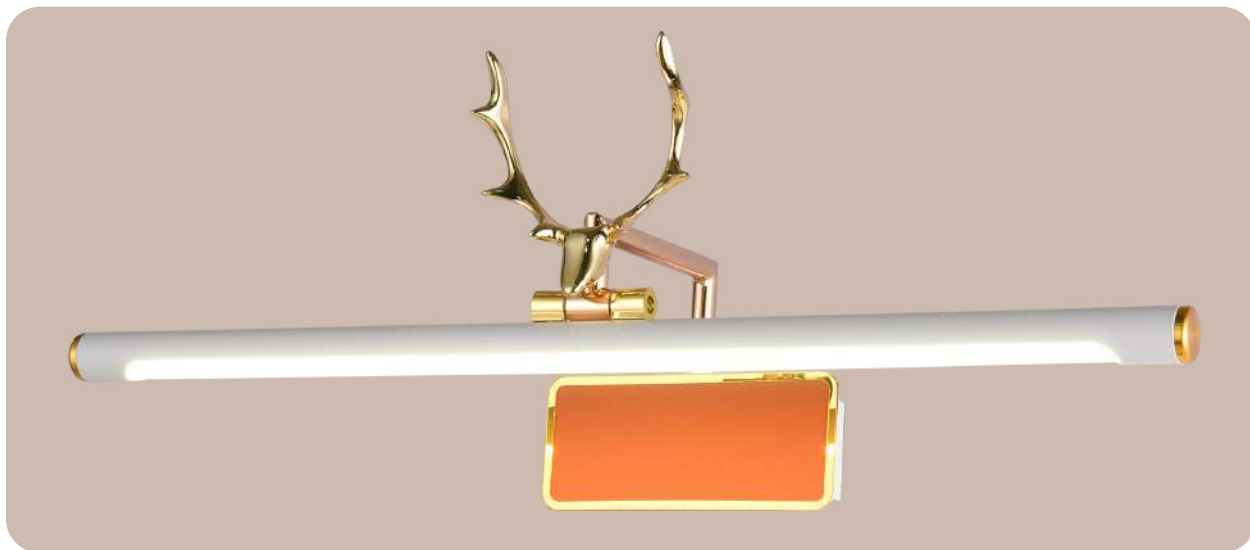

Model No. CV-05-031
Color White + Gold

Size L-23" H-9"

Lamp Type 20W LED