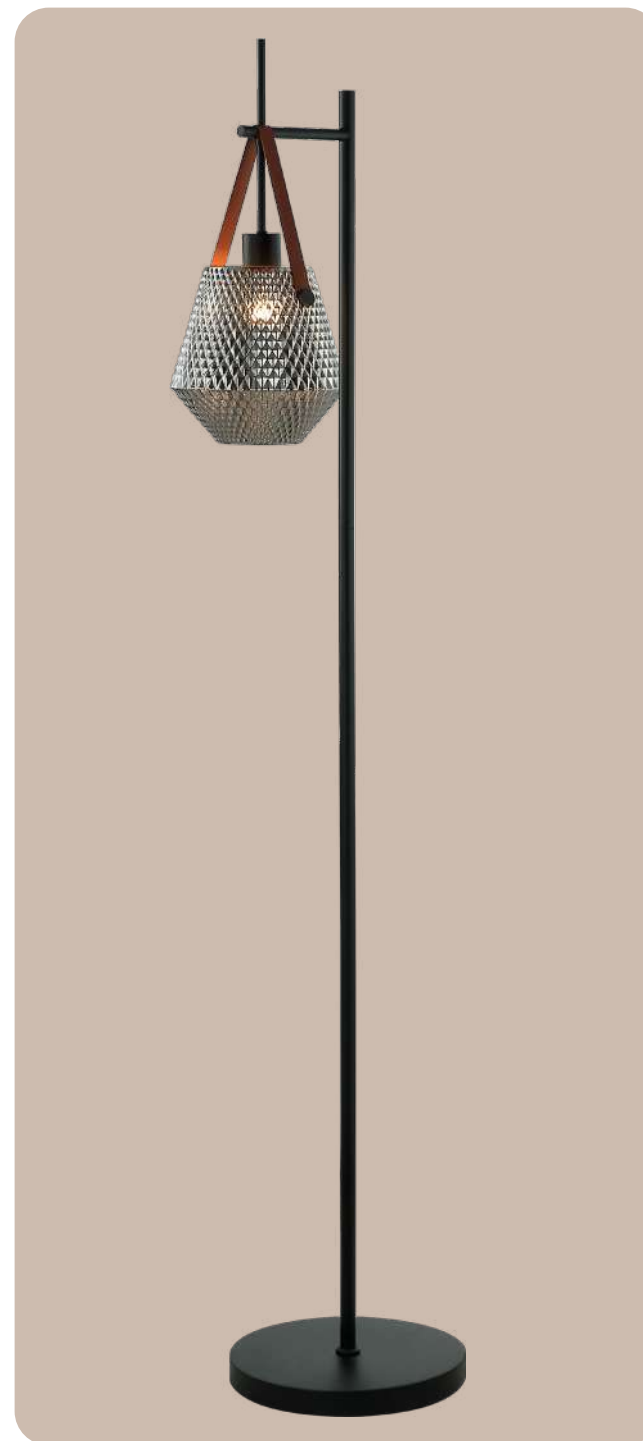

Model No. ER-05-085
Color Black + Smokey Glass

Size L-12" H-64" **Lamp Type** E27