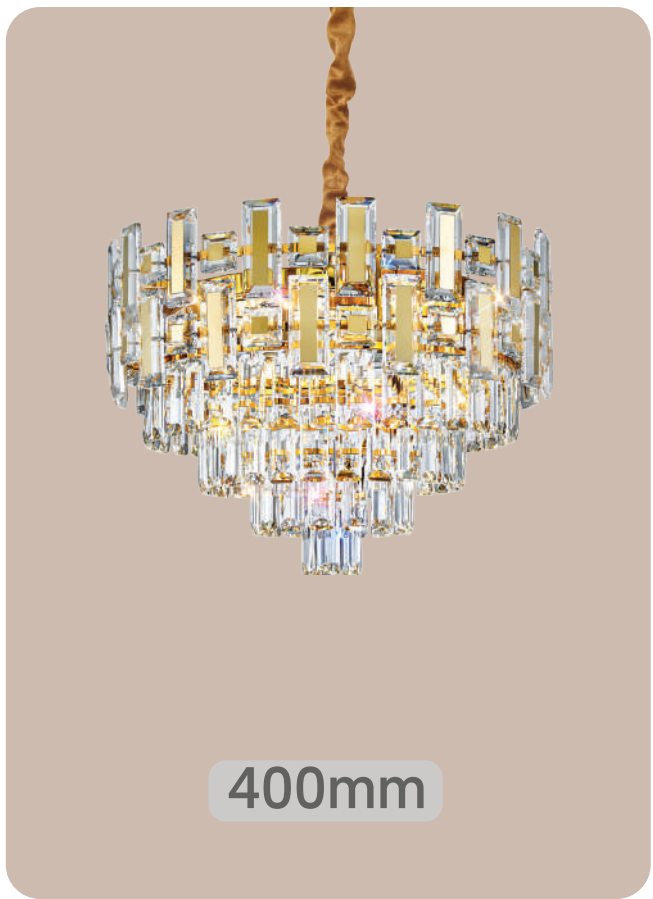

Model No. AZ-05-032
Color Gold

Size D-16" H-13" **Lamp Type** 3 in 1 LED