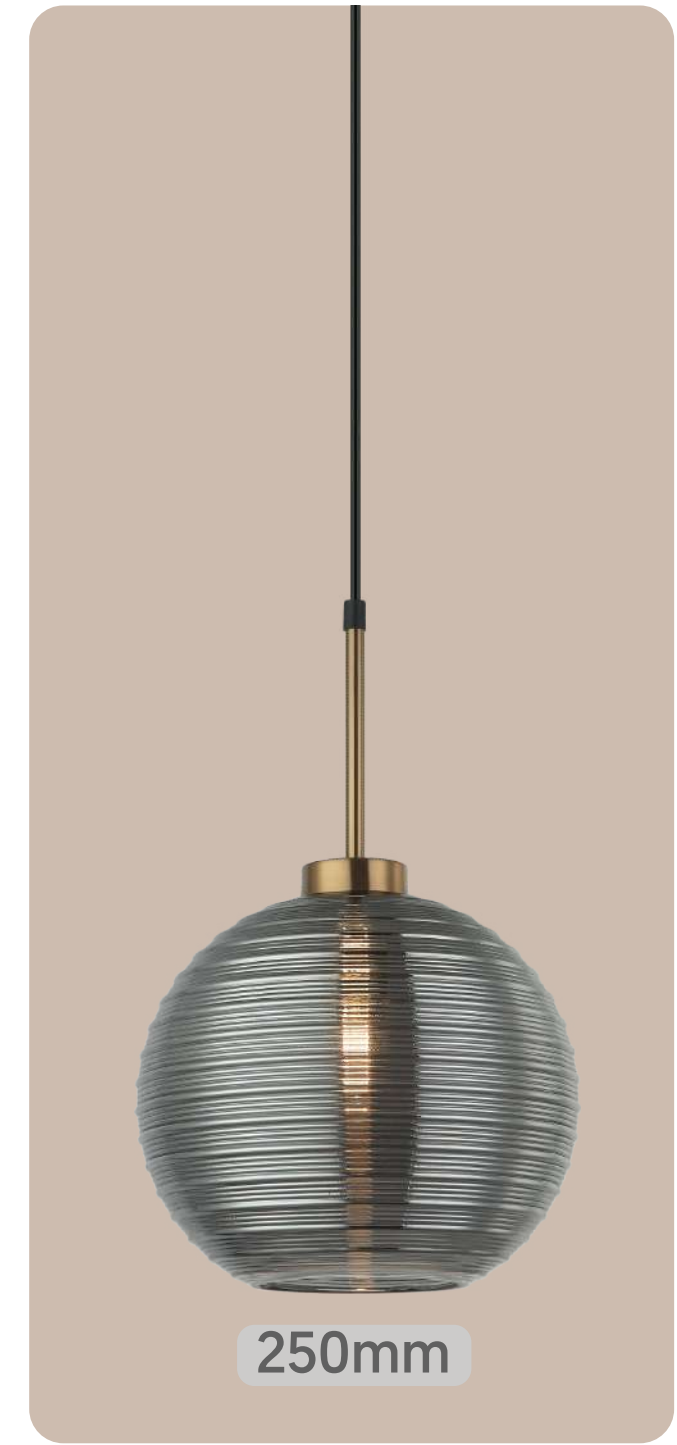

Size D-8" H-16" **Lamp Type** E27

200mm

Model No. ER-05-023
Color Brass + Smokey Glass

Size D-8" H-16" **Lamp Type** E27

250mm

Model No. ER-05-025
Color Brass + Smokey Glass

Size D-10" H-18" **Lamp Type** E27

Note- Scan the barcode or tap the image for HD pictures

Model No. ER-05-026
Color Brass + Amber Glass

Size D-12" H-20" **Lamp Type** E27

Model No. ER-05-027
Color Brass + Smokey Glass

Size D-12" H-20" **Lamp Type** E27