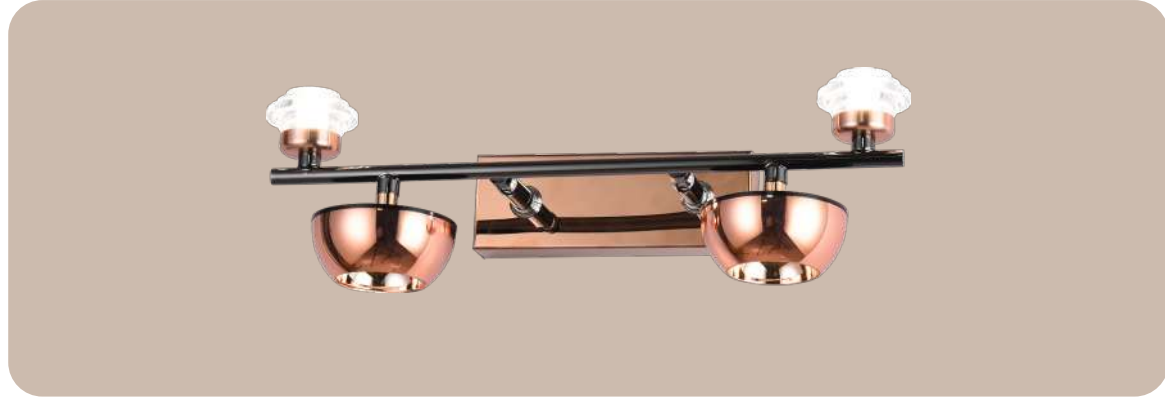

Size L-7" H-6" **Lamp Type**

Model No. CV-05-019
Color Black + Rosesgold

Size L-13" H-6" **Lamp Type**

Size L-20" H-6" **Lamp Type** 18W LED

Model No. CV-05-021
Color Black + Rosesgold

Size L-8" H-6" **Lamp Type** 6W LED