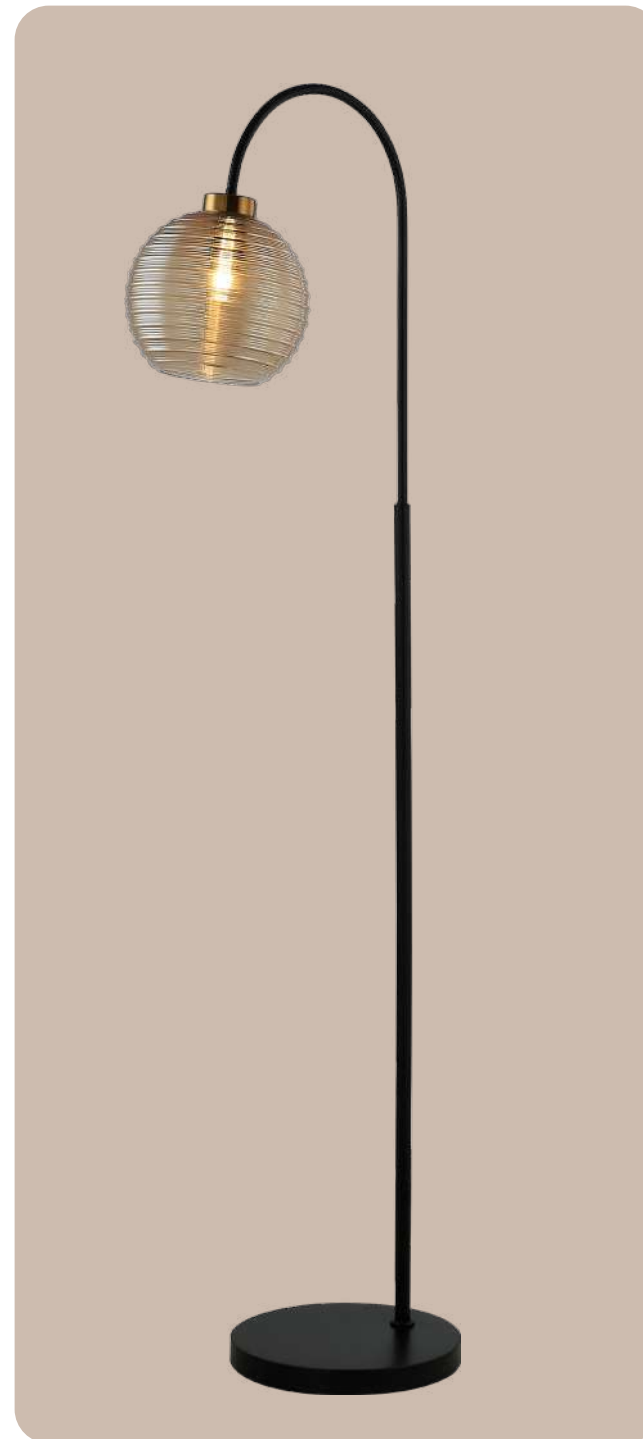

Model No. ER-05-072

Color Fiber

Size D-10" H-20" **Lamp Type** E27

Note- Scan the barcode or tap the image for HD pictures

Model No. ER-05-073

Color Fiber

Size D-12" H-12" **Lamp Type** E27

Note- Scan the barcode or tap the image for HD pictures

4

Model No. ER-05-074
Color Fiber

Size D-11" H-15" **Lamp Ty**

Model No. ER-05-075
Color Black+ Amber Glass

Size D-6" H-9" **Lamp Type** E27

Model No. ER-05-076
Color Black + Smokey Glass

Size D-6" H-9" **Lamp Type** E27