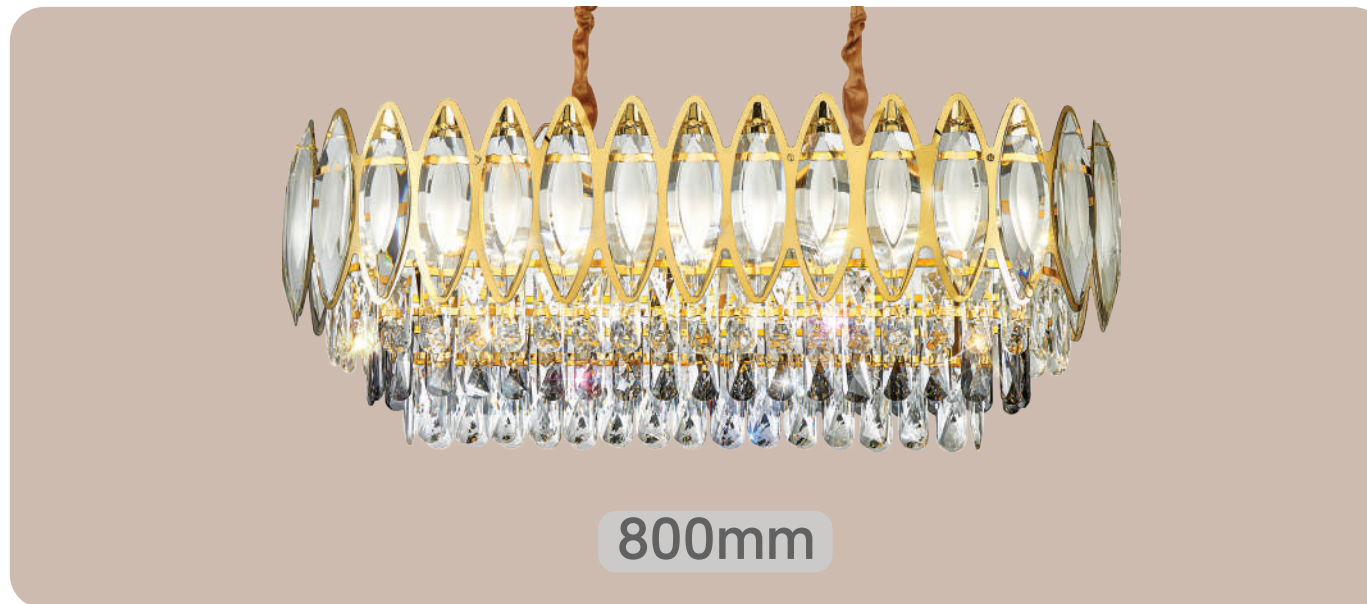

800mm

Model No. AZ-05-029
Color Gold

Size L-32"x12" H-13"

Lamp Type 3 in 1 LED