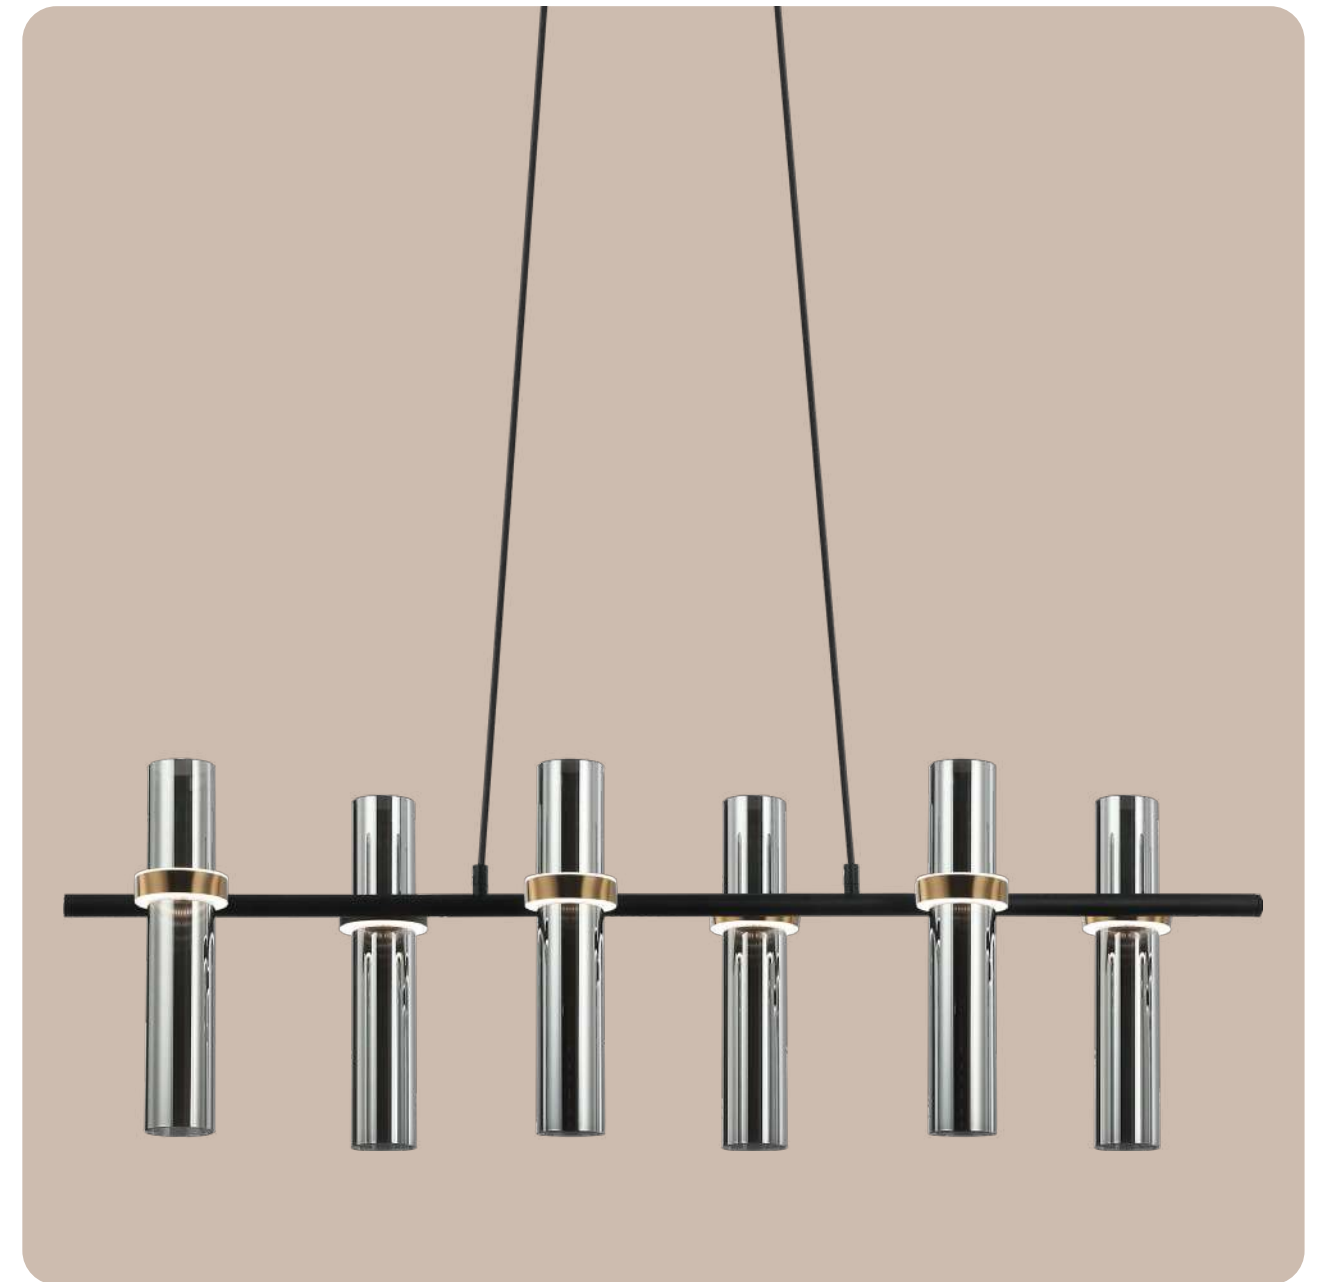

Note- Scan the barcode or tap the image for HD pictures

Model No. ER-05-011

Color Black + Brass + Smoke Glass

Size L-40" H-12"

Lamp Type 4000K 30W

Note- Scan the barcode or tap the image for HD pictures

Model No. ER-05-012
Color Black + Amber Glass