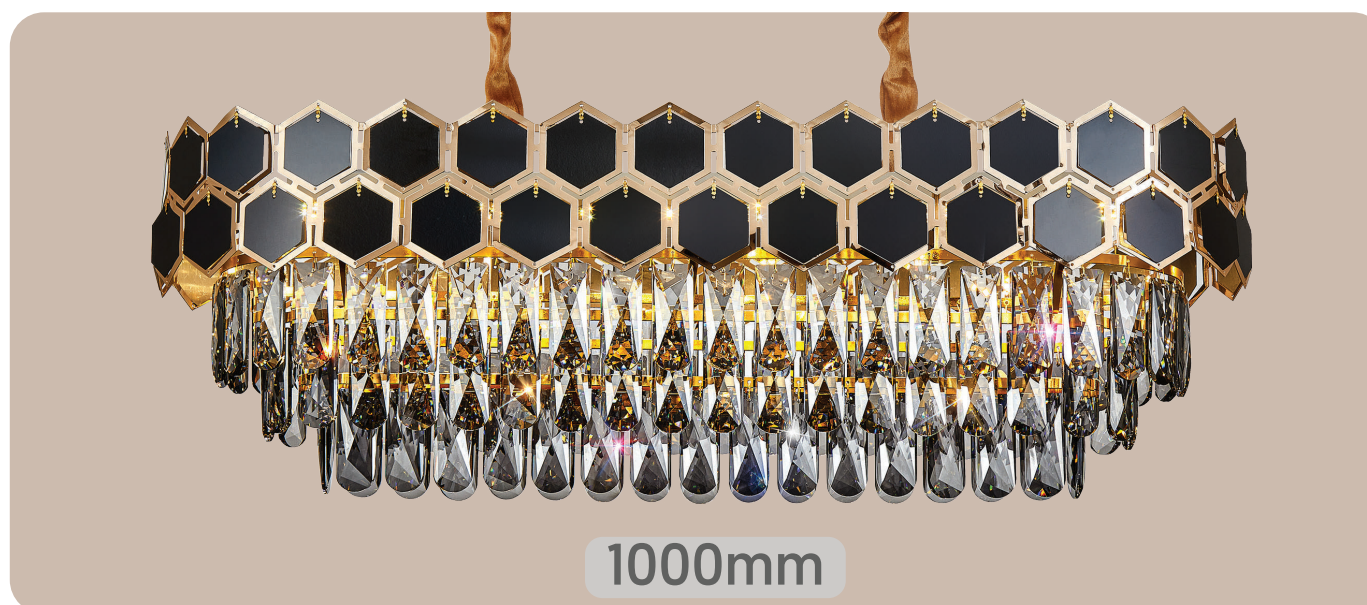

1000mm

Model No. AZ-05-025
Color Black + Gold

Size L-40"x12" H-12"

Lamp Type 3 in 1 LED