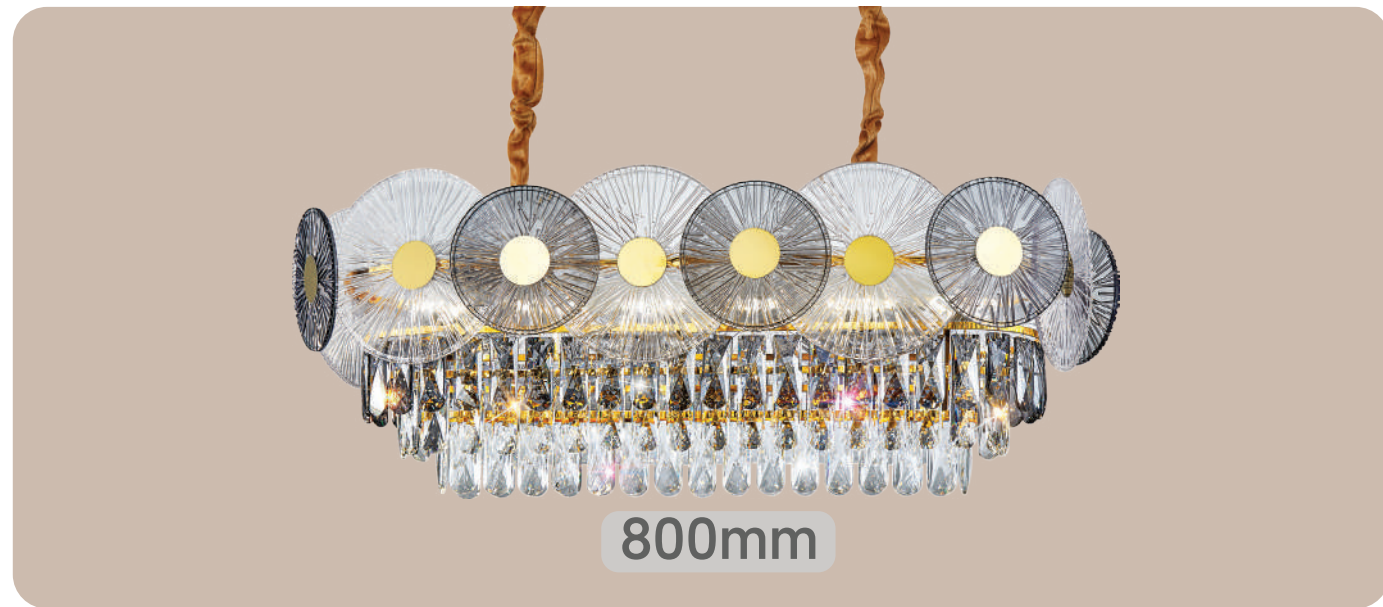

800mm

Model No. AZ-05-039
Color Gold

Size L-32"x12" H-14"   **Lamp Type** 3 in 1 LED