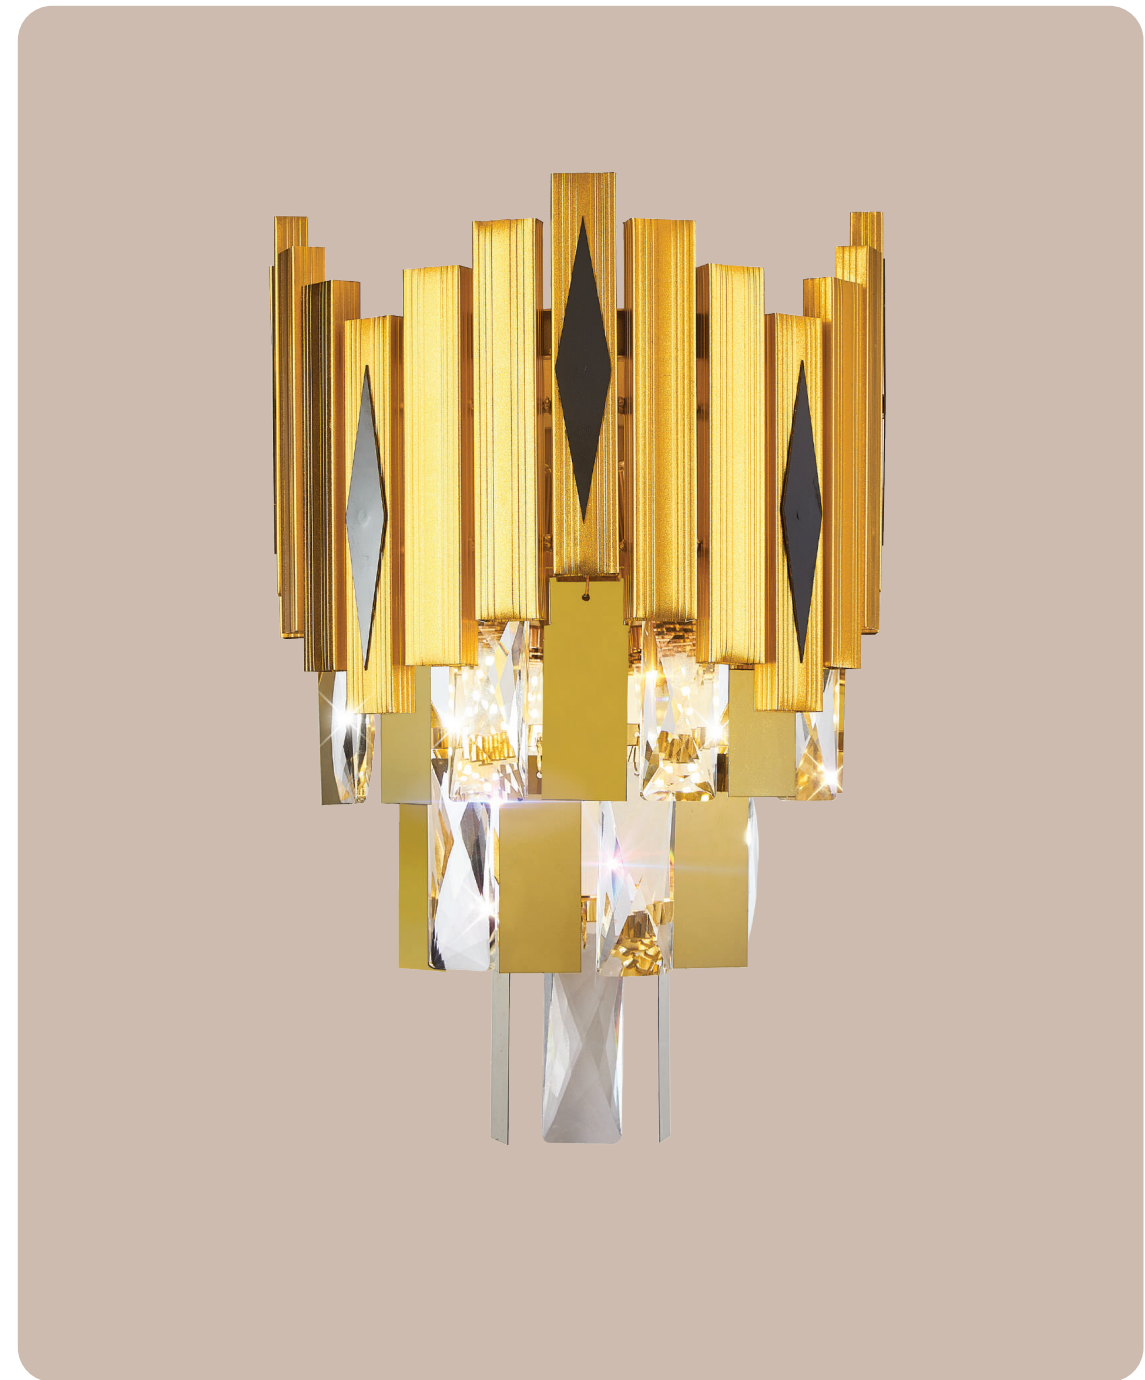

Size D-26" H-14" **Lamp Type** E27x6

Note- Scan the barcode or tap the image for HD pictures

Model No. DF-05-045

Color Black + Antique Brass

Size D-23" H-23" **Lamp Type** E27x5

Model No. AZ-05-006

Color Gold