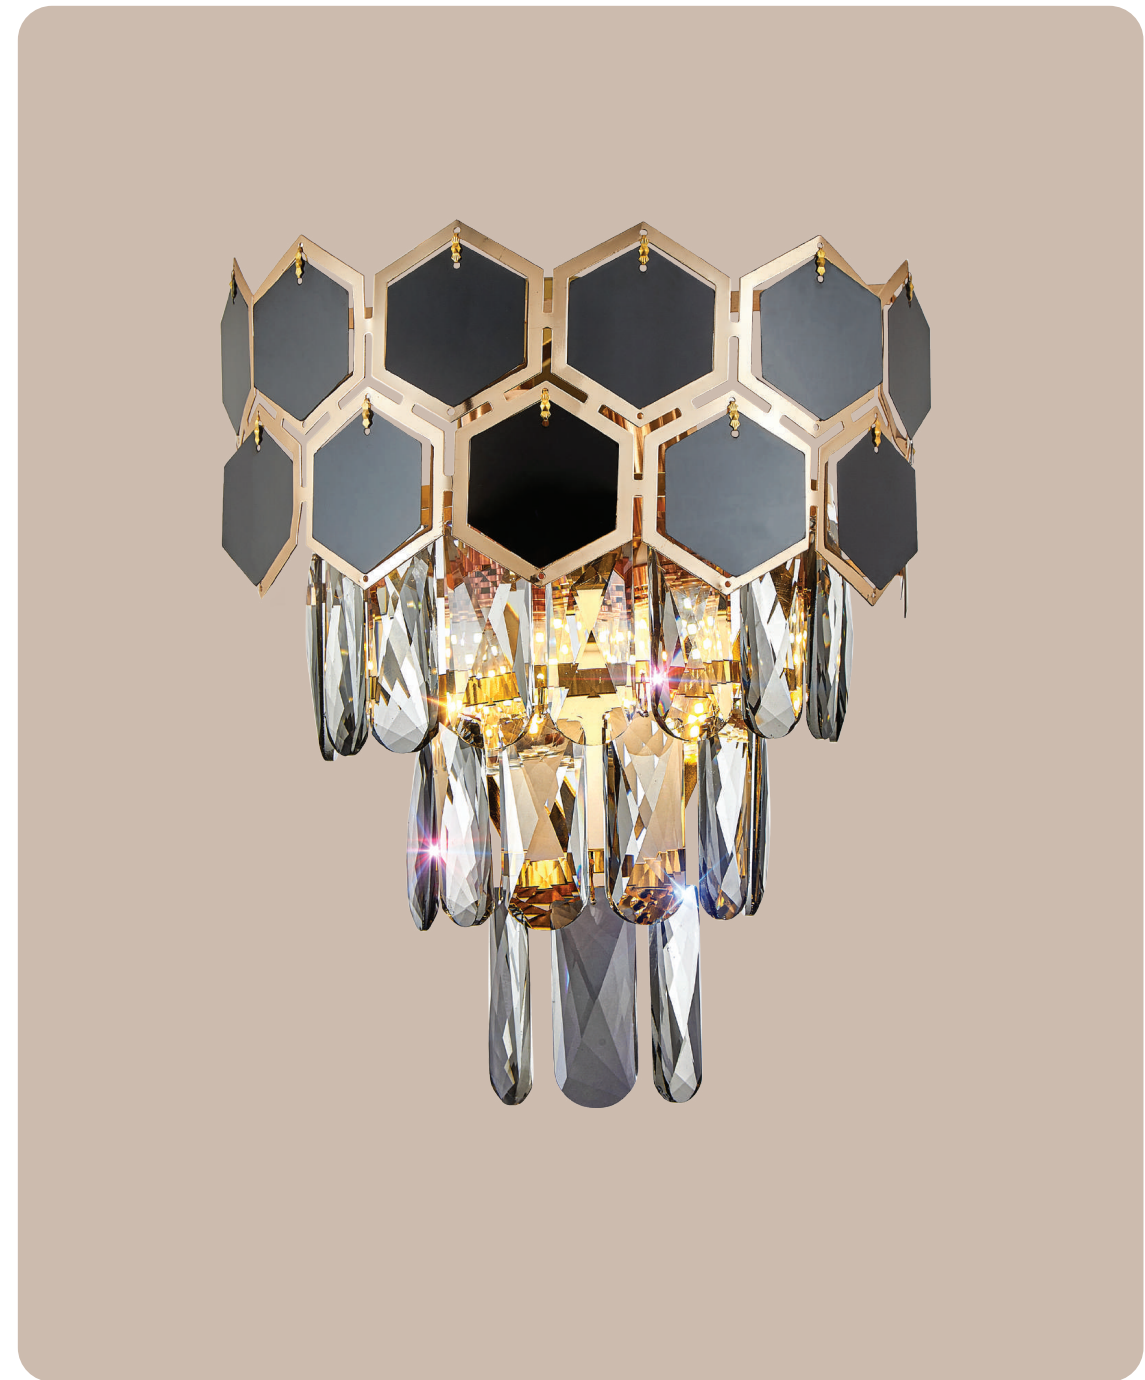

Size L-32"x12" H-14" **Lamp Type** 3 in 1 LED

1000mm

Model No. AZ-05-020
Color Gold

Size L-40"x12" H-14" **Lamp Type** 3 in 1 LED

Model No. AZ-05-021

Color Black + Gold

Size D-10" H-12" **Lamp Type** E14x2

800mm