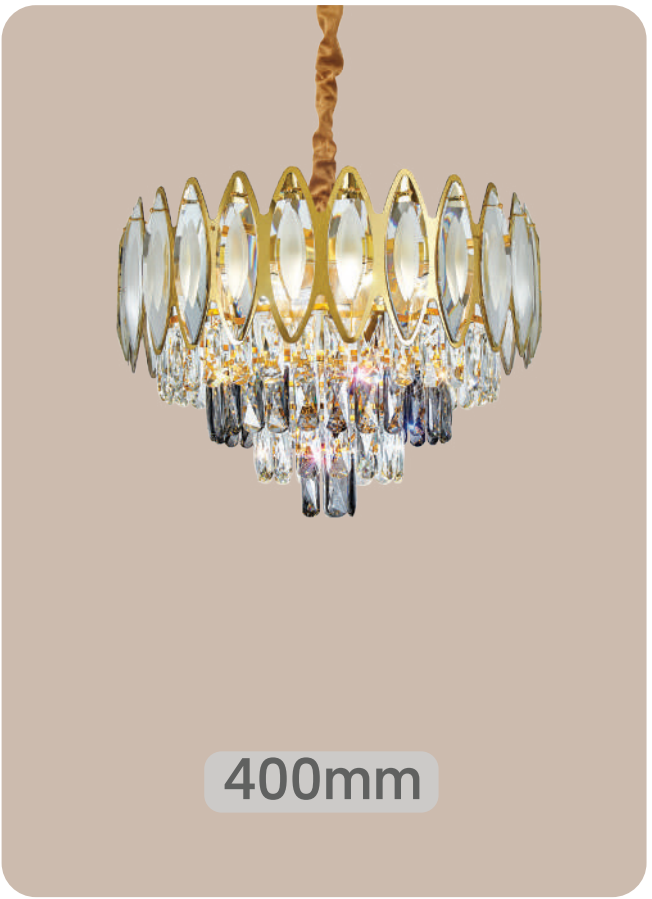

Model No. AZ-05-024
Color Black + Gold

Size L-32"x12" H-12"

Lamp Type 3 in 1 LED

1000mm

Model No. AZ-05-025
Color Black + Gold

Size L-40"x12" H-12"

Lamp Type 3 in 1 LED

400mm