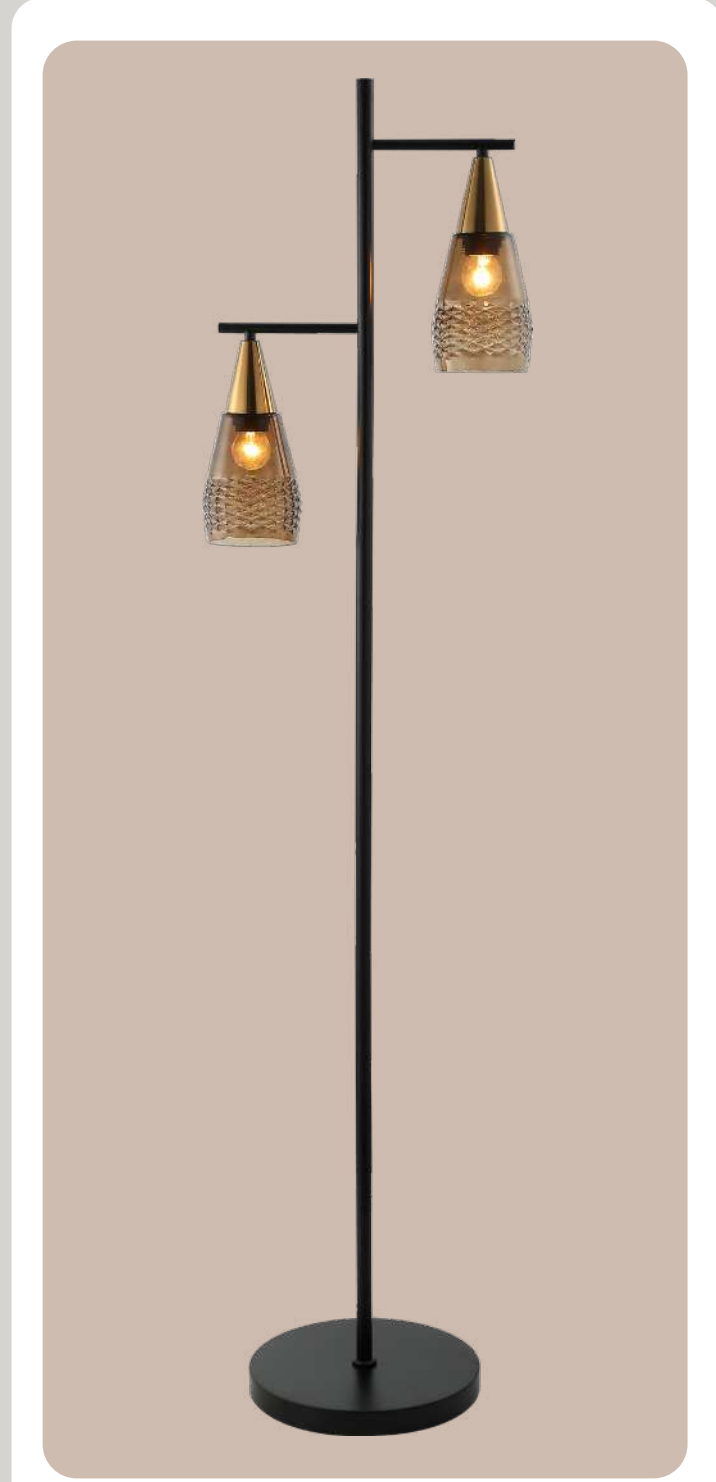

Model No. ER-05-083
Color Black+ Amber Glass
Size L-16" H-61" **Lamp Type** E27