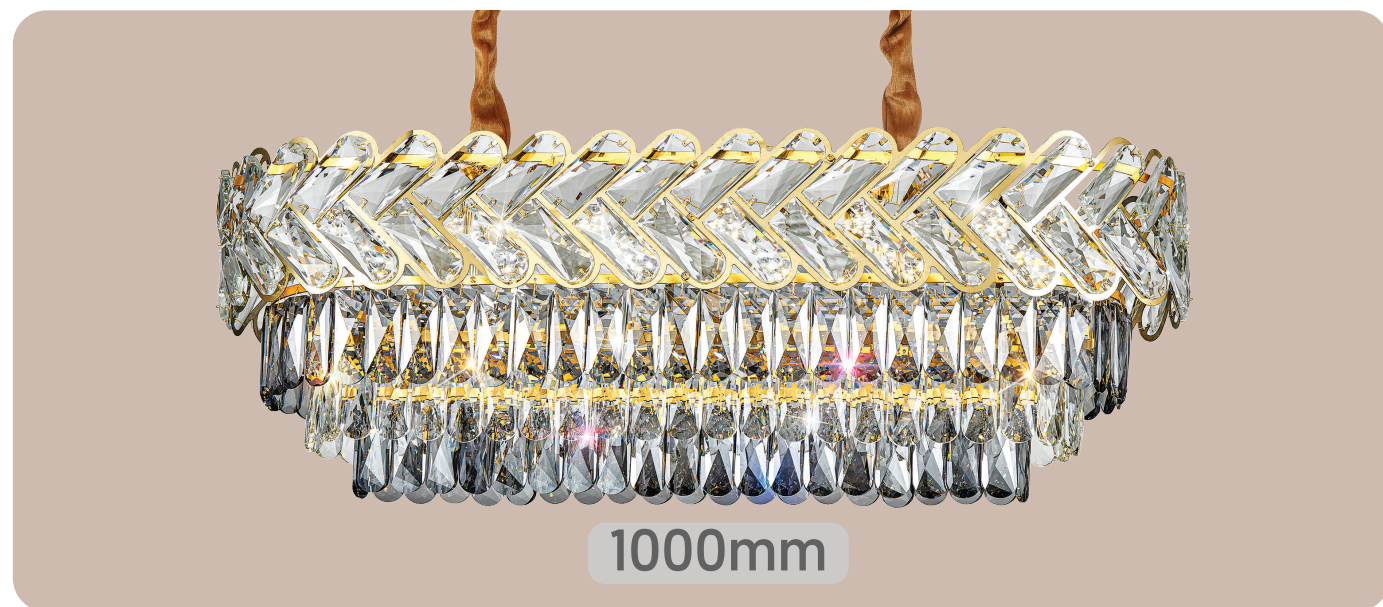

1000mm

Model No. AZ-05-020
Color Gold

Size L-40"x12" H-14"   **Lamp Type** 3 in 1 LED