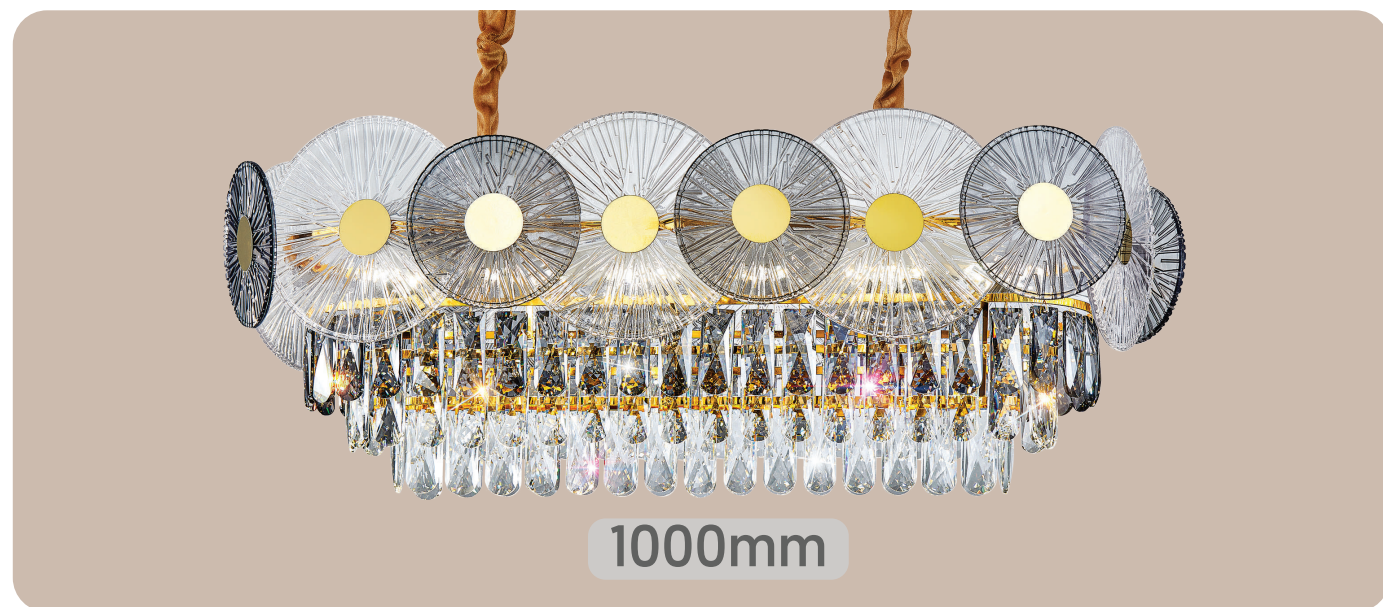

Model No. AZ-05-037
Color Gold

Size D-16" H-13" **Lamp Type** 3 in 1 LED

800mm

Model No. AZ-05-039
Color Gold

Size L-32"x12" H-14" **Lamp Type** 3 in 1 LED

1000mm

Model No. AZ-05-040
Color Gold

Size L-40"x12" H-14" **Lamp Type** 3 in 1 LED