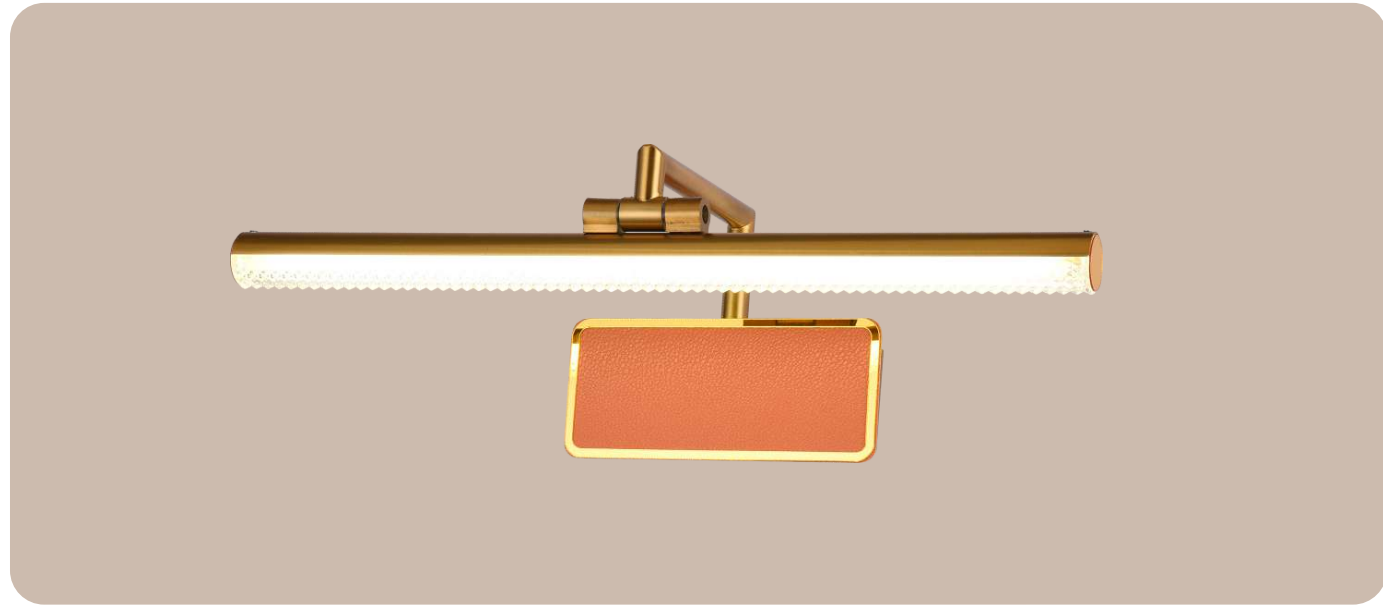

Model No. CV-05-034
Color Brass Finish

Size L-18" H-9"

Lamp Type 15W LED