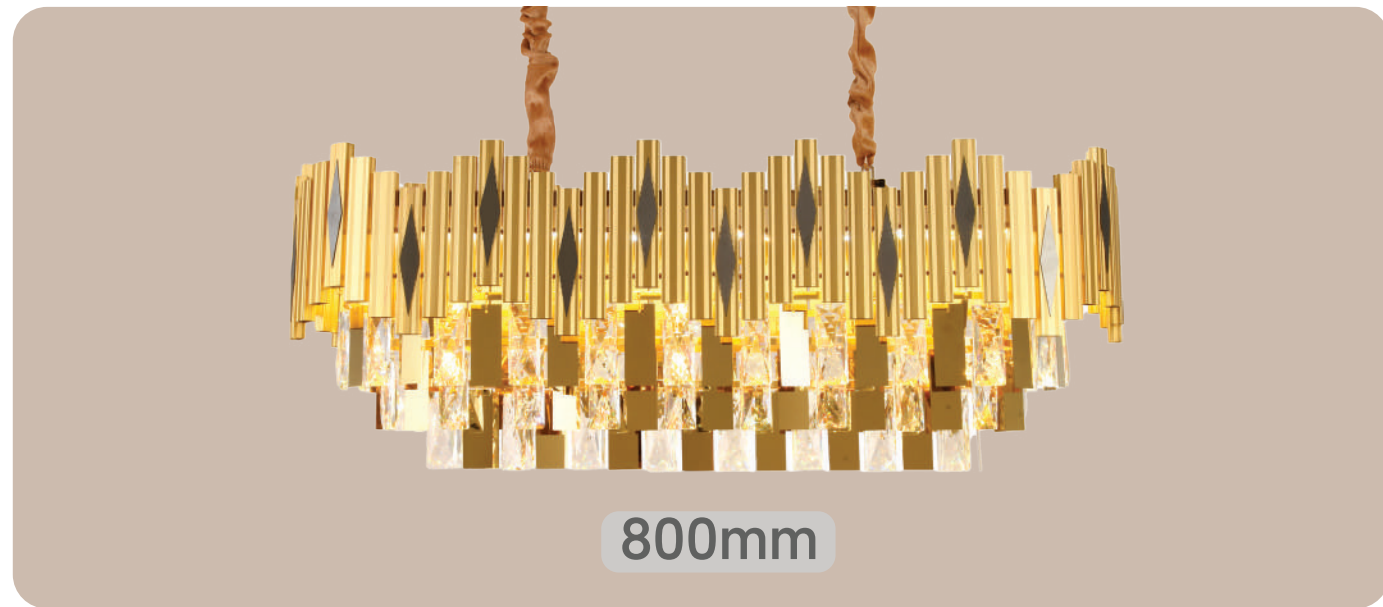

800mm

Model No. AZ-05-009
Color Gold

Size L-32"x12" H-13"   **Lamp Type** 3 in 1 LED