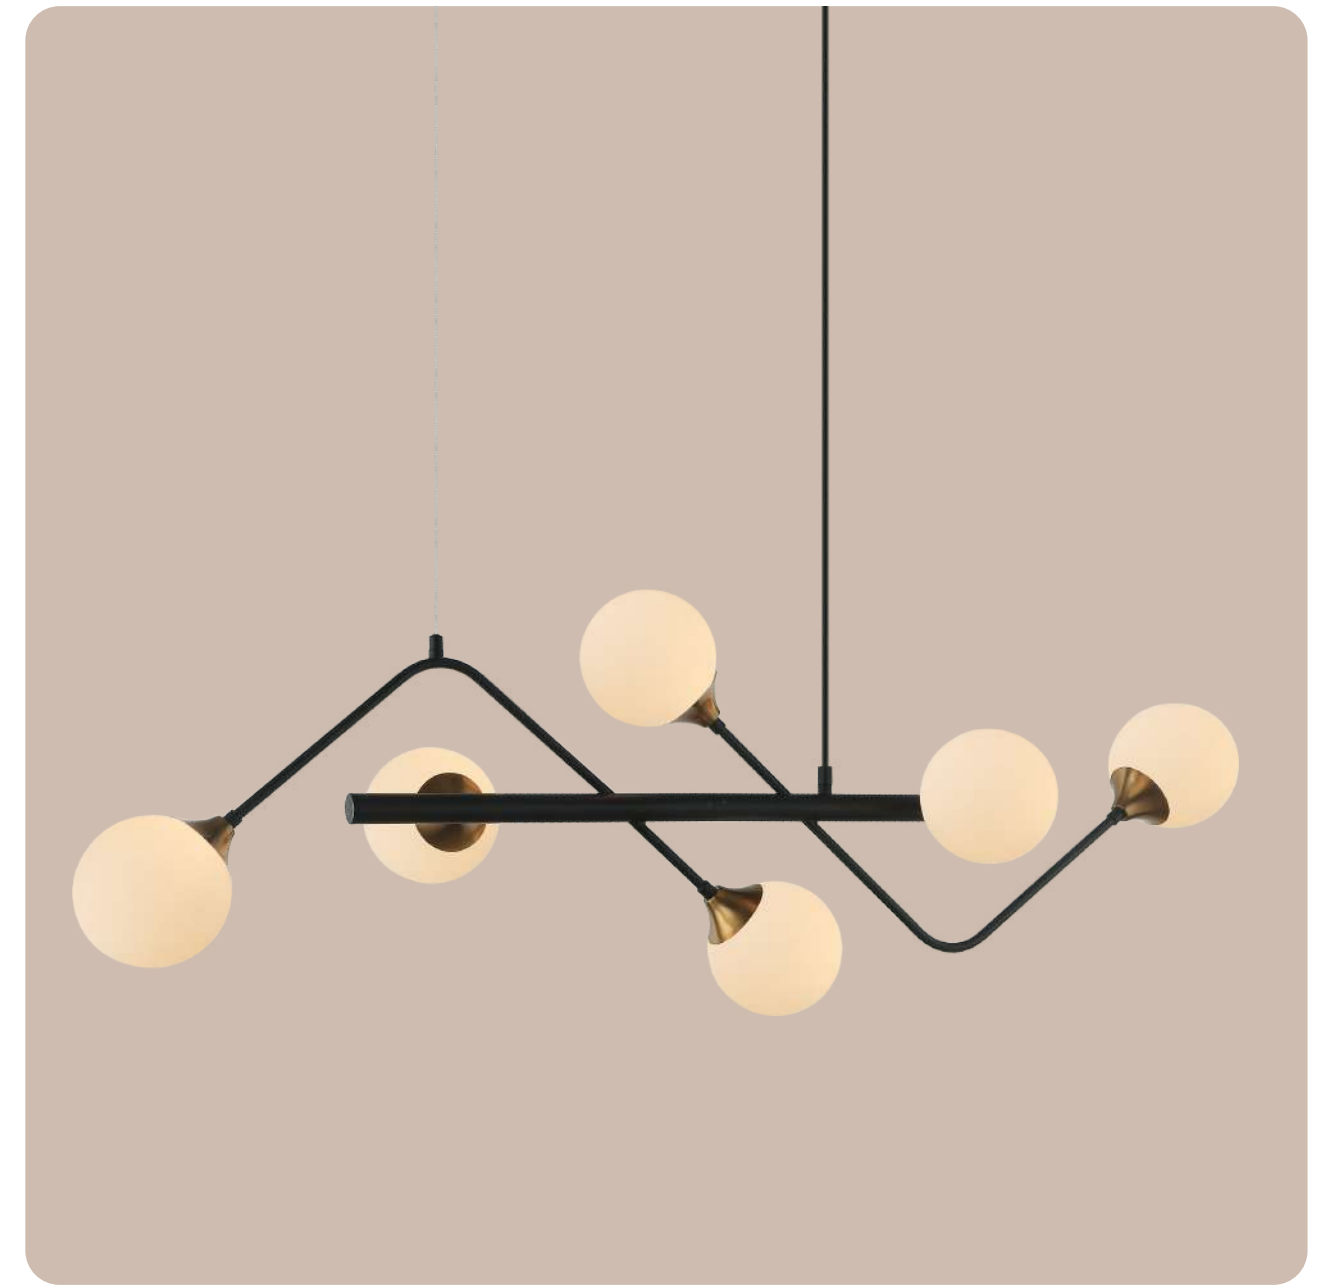

Model No. ER-05-053

Color Brass + Black + Milky Glass

Size L-45" H-14"

Lamp Type G9x6

Note- Scan the barcode or tap the image for HD pictures