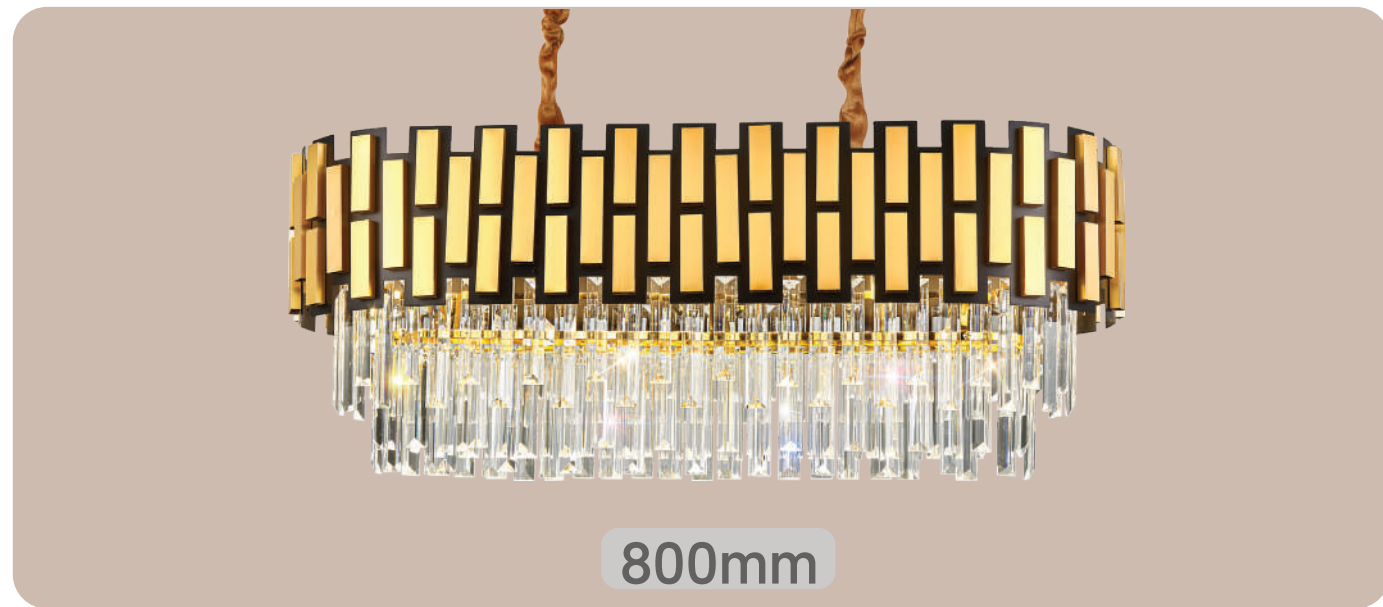

Size D-10" H-13" **Lamp Type** E14x2

800mm

Model No. AZ-05-009
Color Gold

Size L-32"x12" H-13" **Lamp Type** 3 in 1 LED

1000mm

Model No. AZ-05-010
Color Gold

Size L-40"x12" H-13" **Lamp Type** 3 in 1 LED

800mm