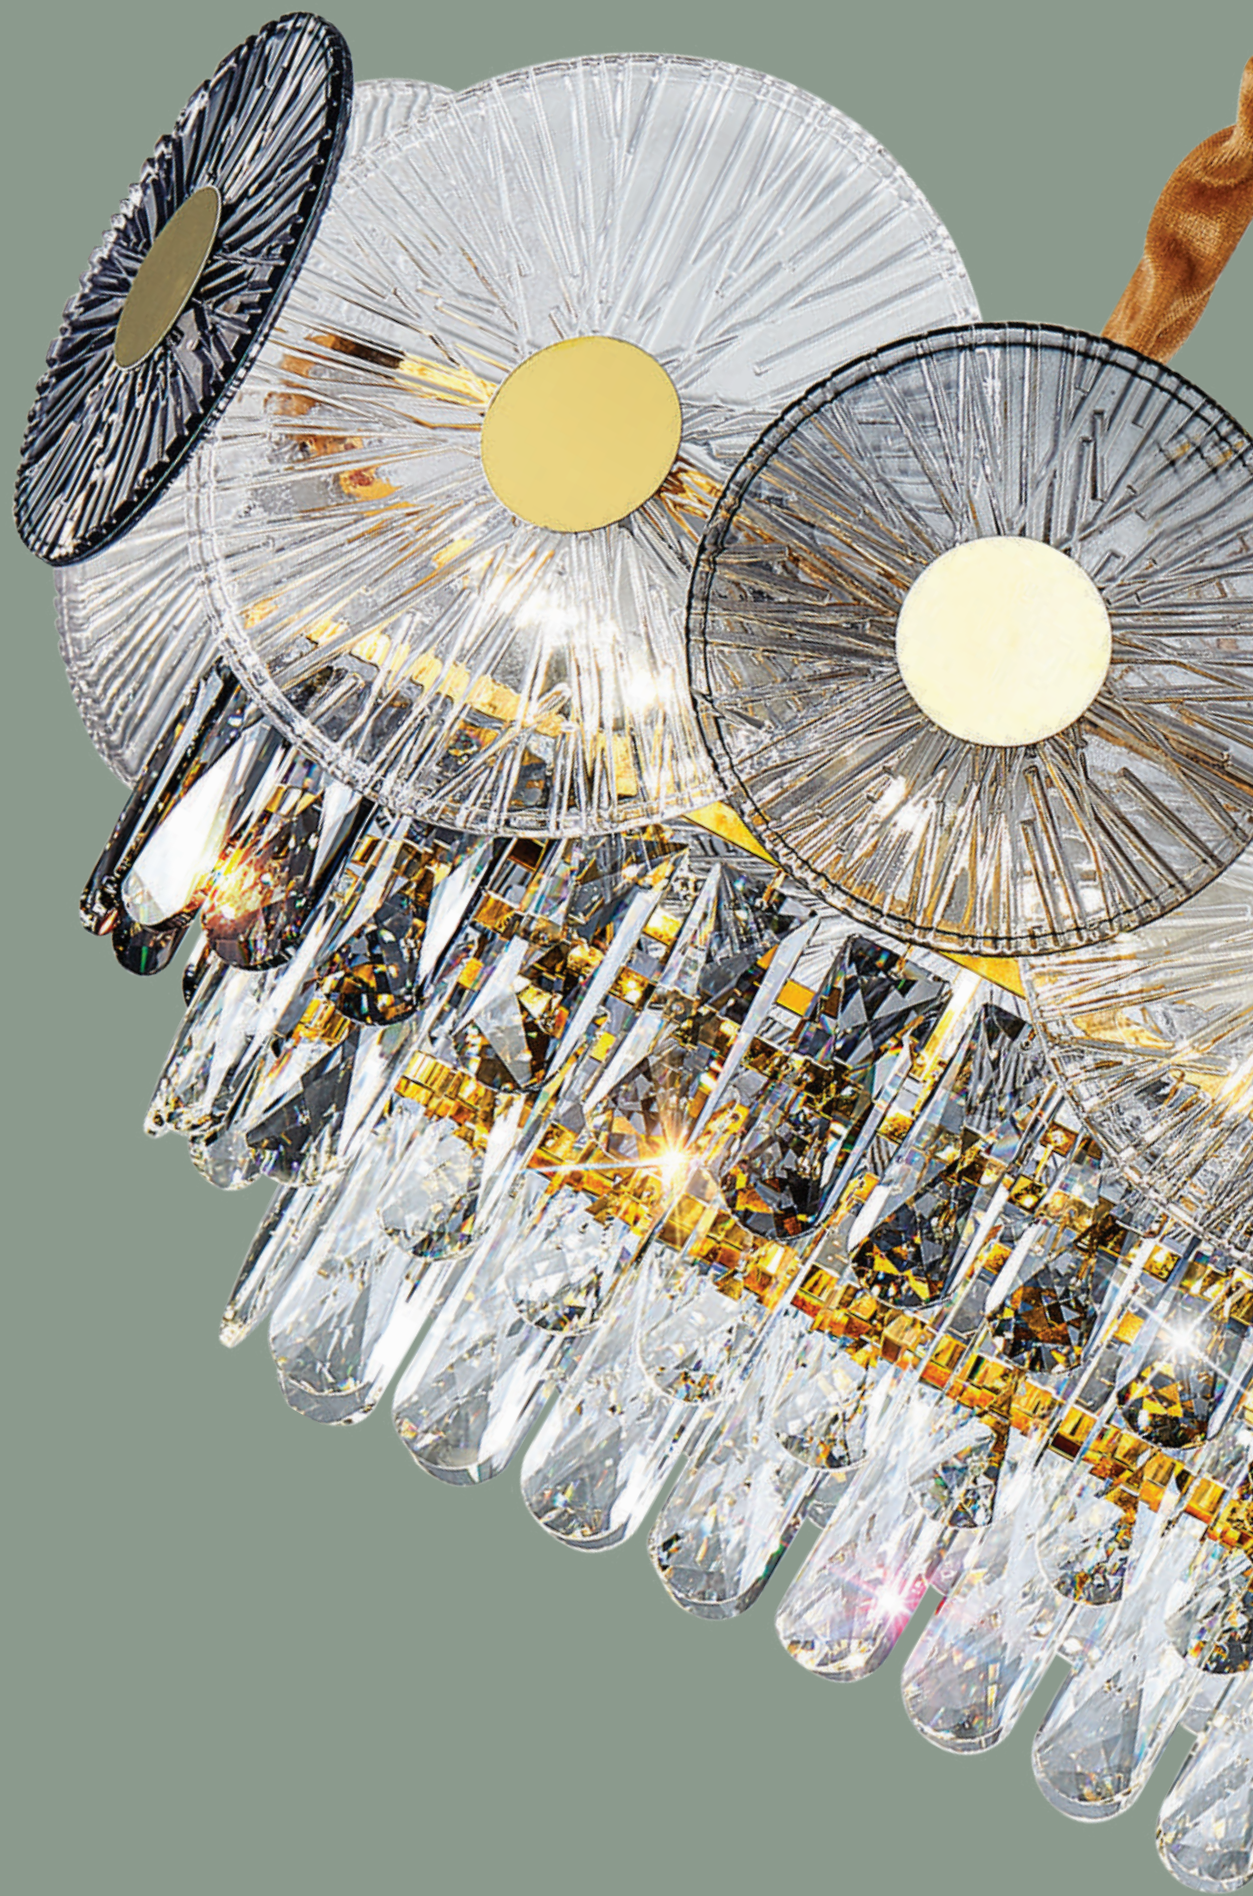

800mm

Model No. AZ-05-039
Color Gold

Size L-32"x12" H-14"   **Lamp Type** 3 in 1 LED