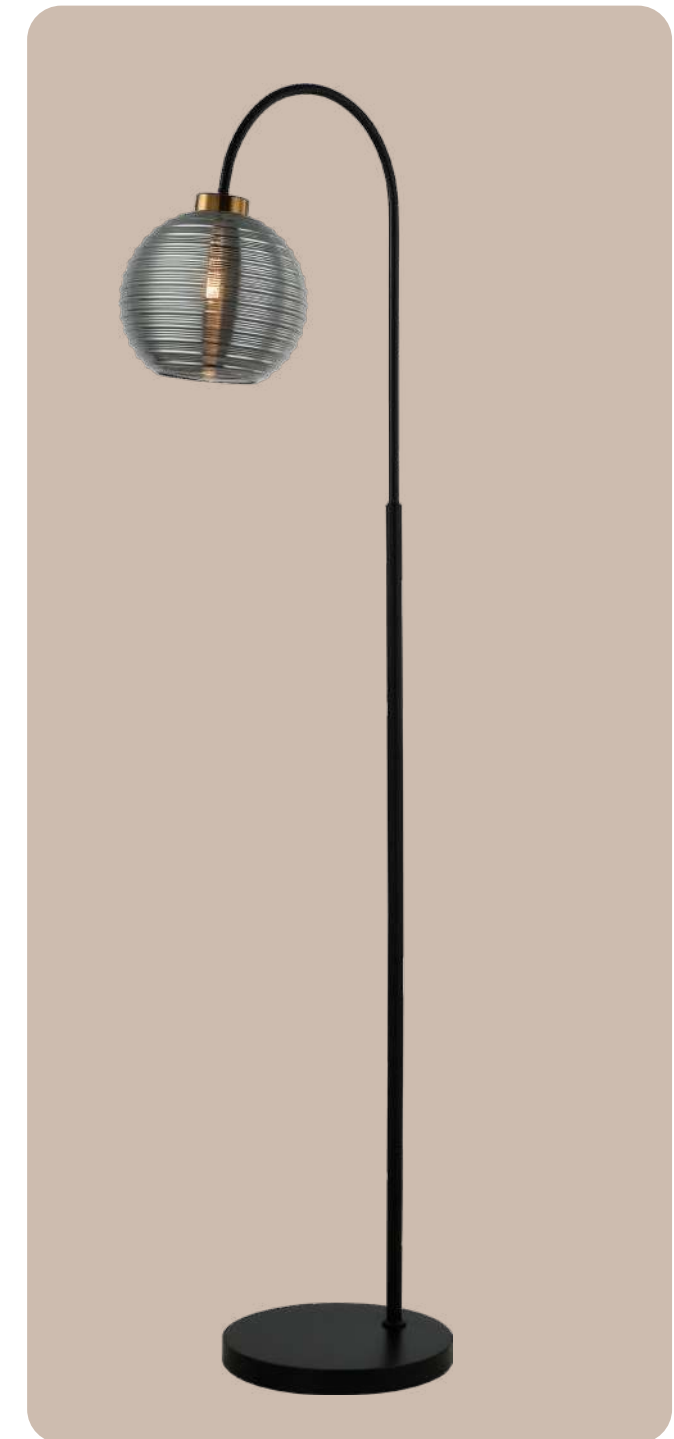

Model No. ER-05-078
Color Black + Smokey Glass

Note- Scan the barcode or tap the image for HD pictures