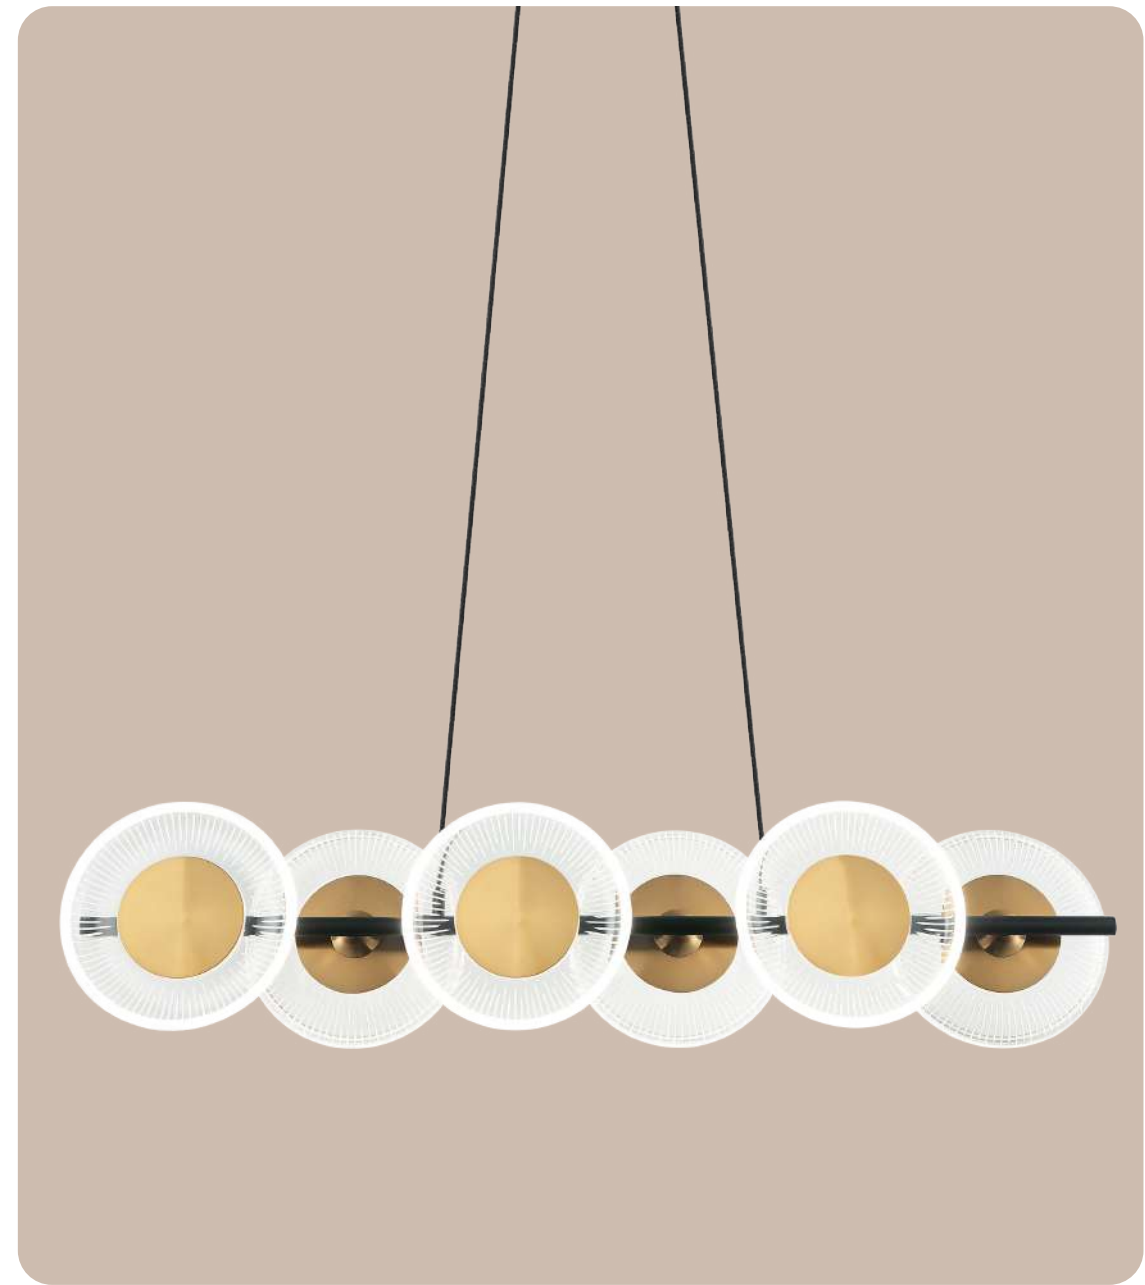

THE **LIGHTING**
INSPIRATION
BOOK

CHAPTER 5

Model No. ER-05-001

Color Black + Brass + Clear Acrylic

Size L-9" H-20"

Lamp Type 4000K 9W

Note- Scan the barcode or tap the image for HD pictures

Model No. ER-05-002