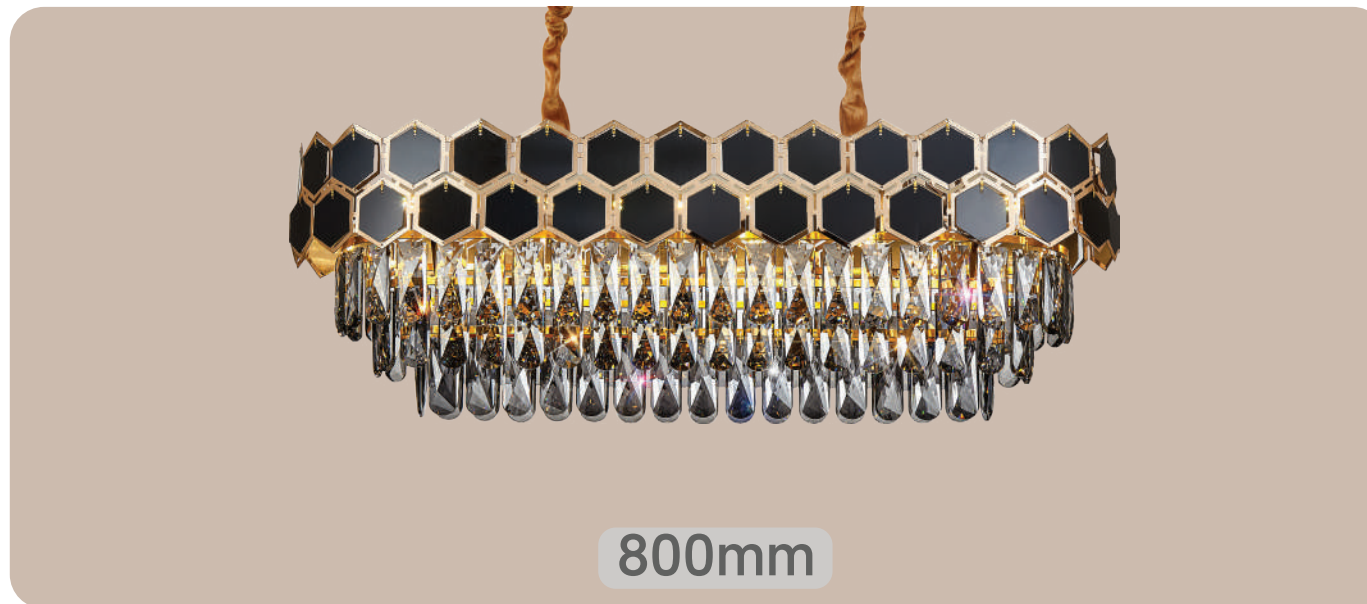

Size L-32"x12" H-14" **Lamp Type** 3 in 1 LED

1000mm

Model No. AZ-05-020
Color Gold

Size L-40"x12" H-14" **Lamp Type** 3 in 1 LED

Model No. AZ-05-021

Color Black + Gold

Size D-10" H-12" **Lamp Type** E14x2

800mm