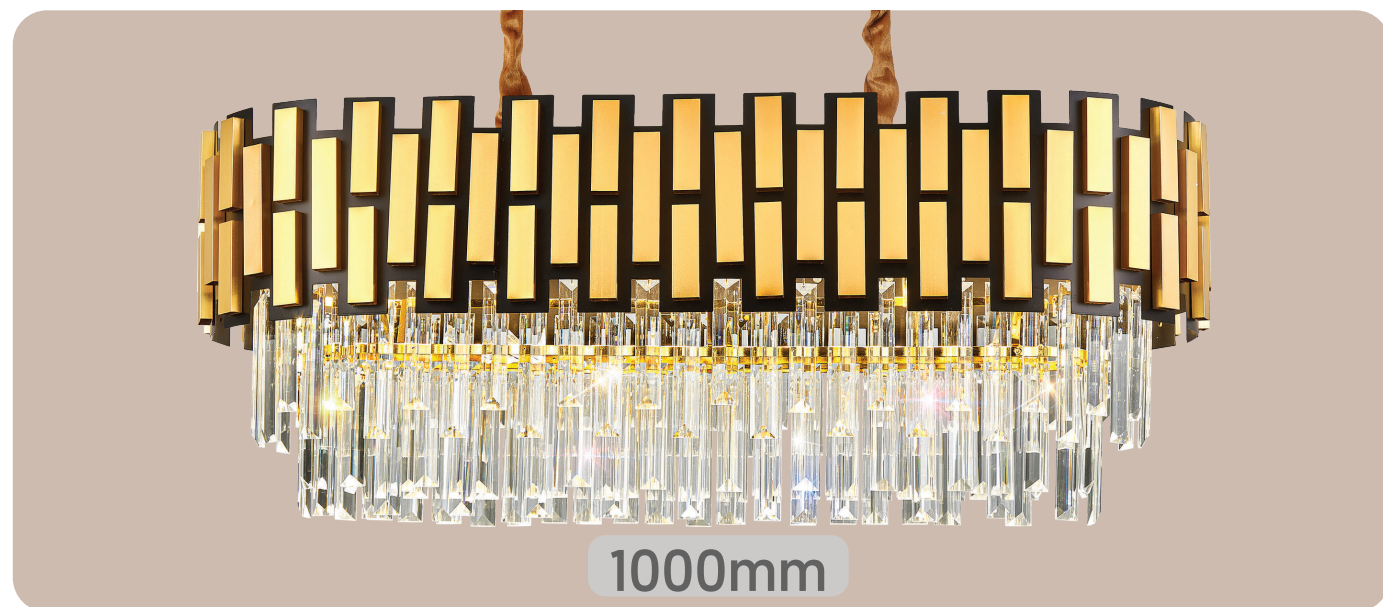

1000mm

Model No. AZ-05-015
Color Black + Gold

Size L-40"x12" H-14"   **Lamp Type** 3 in 1 LED