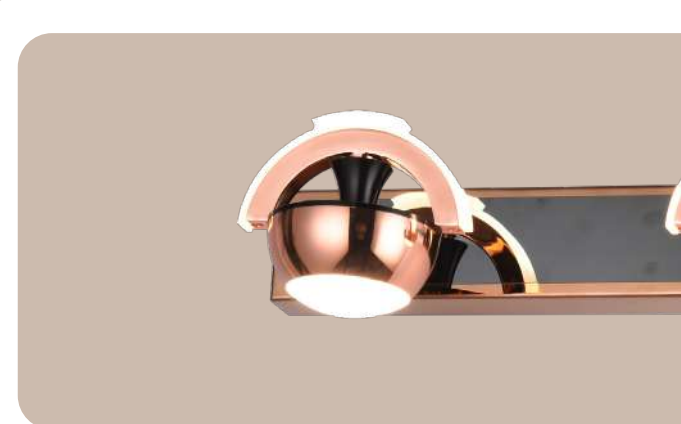

Model No. CV-05-019
Color Black + Rosesgold

Size L-13" H-6"   **Lamp Type**

Size L-20" H-6"   **Lamp Type** 18W LED