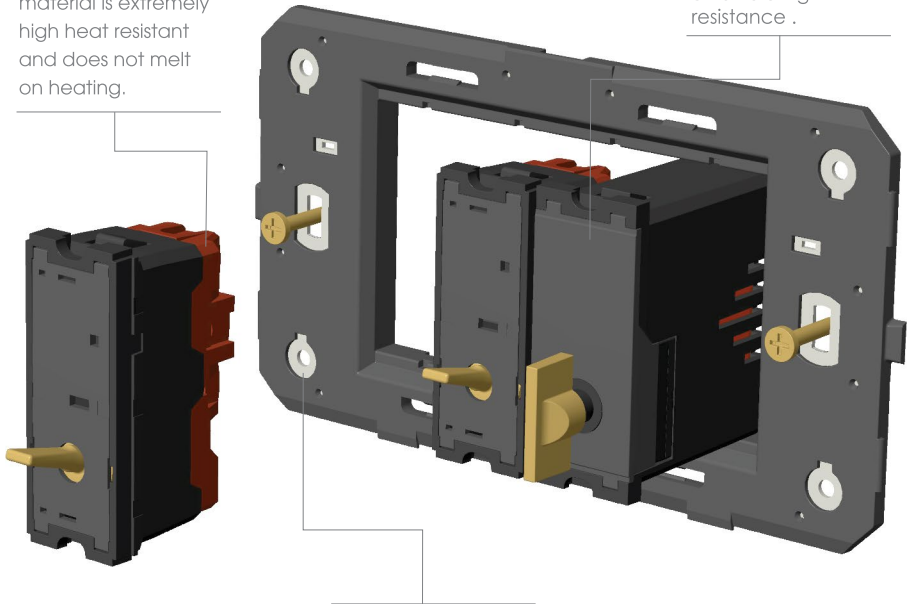

Thermoset material which can be seen in red colour is used inside to house the live metal parts. This material is extremely high heat resistant and does not melt on heating.

Engineering grade polycarbonate with high impact resistance and ultraviolet light resistance .

Bi-material frames that have high quality steel embedded inside thermoplastic. A result of advanced engineering, this combination leads to extra stiffness and tight tolerances for mounting of modules.