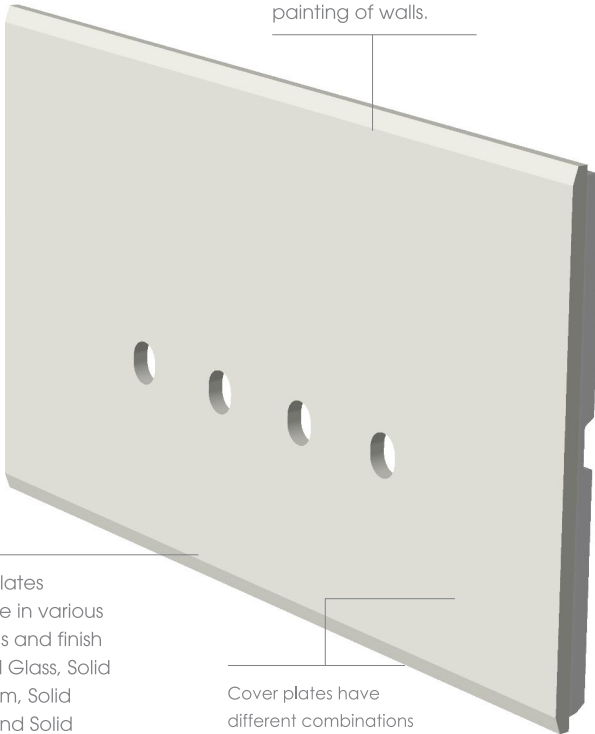

TG9 Series exploded view

Solid, heavy products with fine precision engineering resulting in trouble-free operation.

Cover plate can be snap fit onto the frames after final painting of walls.

Strong and precise locking mechanism for sturdy mounting and easy removal.