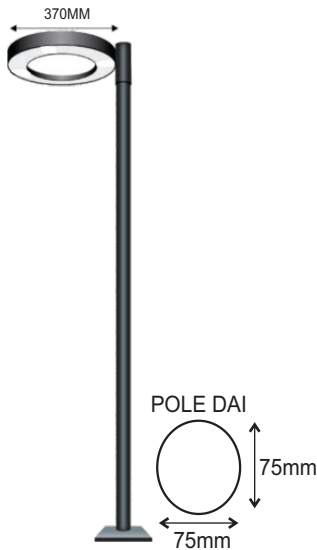

Waltage : 50 Watt
LED : Bridgelux
Body Color : GRAY
Led Color : 3000K / 6000K / 4000K
Dimension : Customised as per Required
Material : GI Pipe

Y-Pole

ML 10012