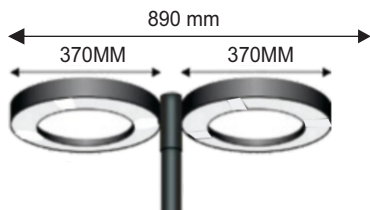

Waltage : 100 Watt (Only Top)
LED : Bridgelux
Body Color : GRAY
Size : 890 X 65 X 75 mm (H)
Led Color : 3000K / 6000K / 4000K
Dimension : Customised as per Required

18190/-

ML-1088