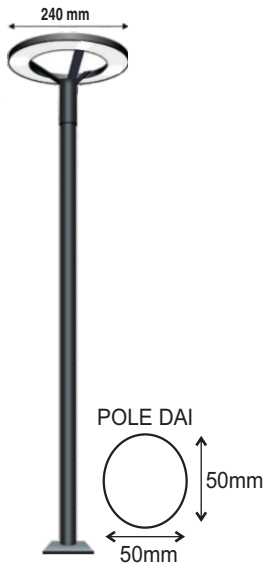

ML 10011

M.R.P.

Waltage : 24 Watt
LED : Bridgelux
Body Color : GRAY
Led Color : 3000K / 6000K / 4000K
Dimension : Customised as per Required
Material : GI Pipe

Posh - Lamp -1 Way

ML 10111