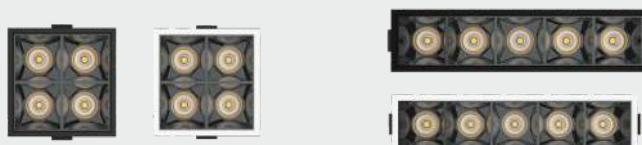

Watt	:	16w	20w
Dimension	:	90 x 90 x 56mm	205 x 52 x 56mm
Cut Out	:	80 x 80mm	195 x 42mm

BK **WH** Body Color Available

CCT (K)	:	3000k/4000k/6500k/3000-6500k (Tunable)
Beam Angle	:	38°
CRI	:	80/90 (available on request)
Material	:	Aluminium
LED Brand	:	Bridgelux / Litomatic / Cree