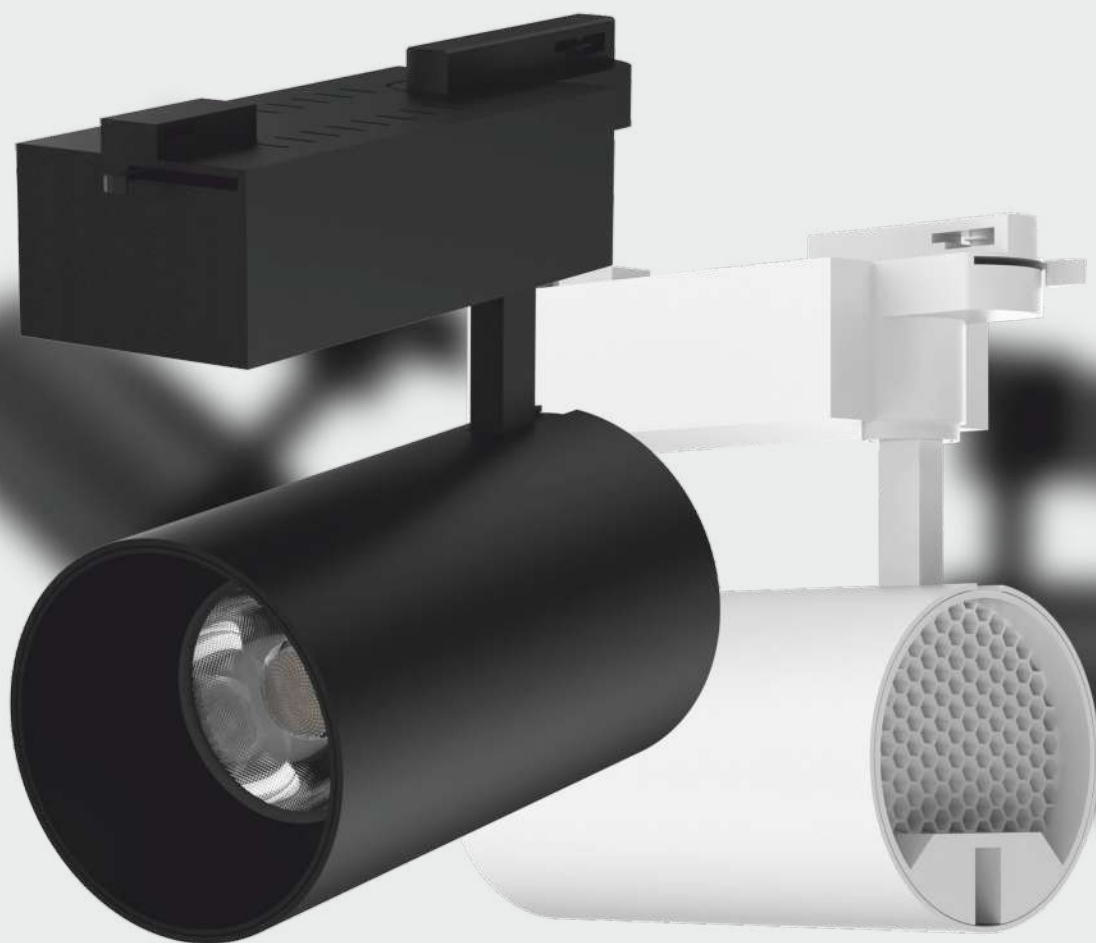

FORCE TRACKLIGHT