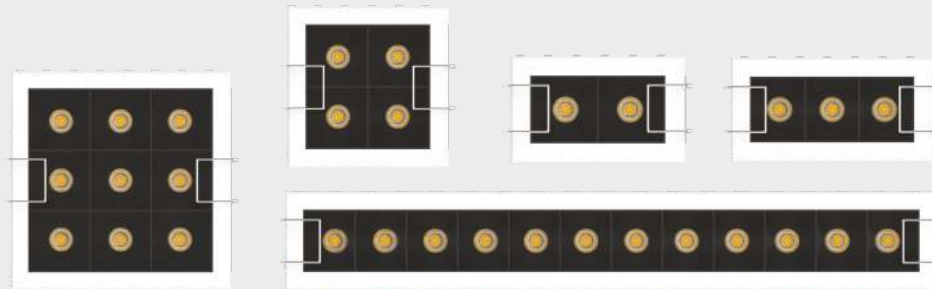

LOOP LASER BLADE

Watt	:	4w	6w	8w
Dimension	:	52 x 32 x 40mm	62 x 32 x 40mm	52 x 52 x 40mm
Cut Out	:	46 x 26mm	56 x 26mm	46 x 46mm

Watt	:	10w	15w	20w
Dimension	:	108 x 32 x 40 mm	71 x 71 x 40mm	204 x 32 x 40mm
Cut Out	:	102 x 26mm	65 x 65mm	198 x 26mm

BK **WH** Body Color Available

CCT (K)	:	3000k/4000k/3000-6500k (Tunable)
Beam Angle	:	30°
CRI	:	80/90 (available on request)
Material	:	Aluminium
LED Brand	:	Bridgelux / Litomatic / Cree