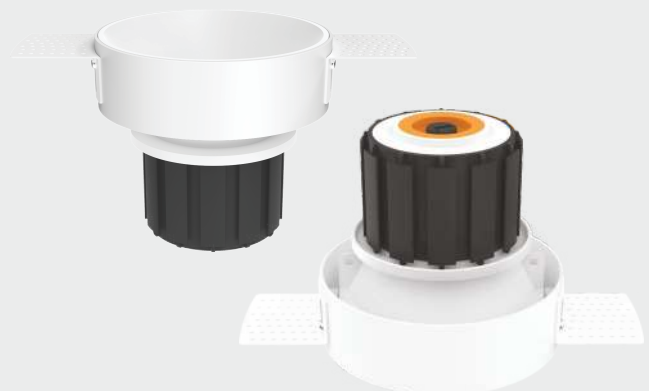

BOOST SPOTLIGHT

BK **WH** Body Color Available

Watt	: 5w	7-12w
Dimension	: 40 x 58mm	60 x 88mm
Cut Out	: 35mm	52mm
Beam Angle	: 24/36°	24/36/55°

CCT (K) : 3000k/4000k/6500k/3000-6500k (Tunable)
Note: 2700/3500/5000k (available on request)

Beam Angle : 15/24/36/55°
CRI : 80/90 (available on request)
Material : Aluminium
LED Brand : Bridgelux / Litomatic / Cree

IRIS 360° ROTATING SPOTLIGHT

BK **WH** Body Color Available

Watt : 7-12w

Dimension : 90 x 92mm