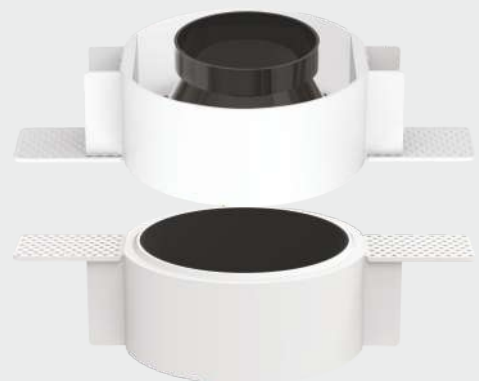

SPARK MR - 16 TRIMLESS FRAME

BK **WH** Body Color Available

Available Inner Reflector : Rose Gold, Chrome, Black

Watt : MR -16 Trimless Frame
Dimension : 91 x 46mm
Cut Out : 91mm
Material : Aluminium with PC Reflector