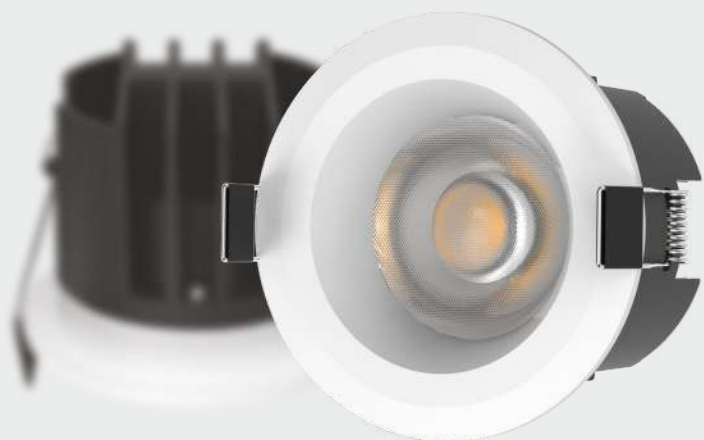

BLAST SPOTLIGHT

BK **WH** Body Color Available

Watt	:	12-15w
Dimension	:	75 x 58mm
Cut Out	:	65mm
CCT (K)	:	3000k/4000k/6500k/3000-6500k (Tunable) Note: 2700/3500/5000k (available on request)
Beam Angle	:	15/24/36/55°
CRI	:	80/90 (available on request)
Material	:	Aluminium
LED Brand	:	Bridgelux / Litomatic / Cree