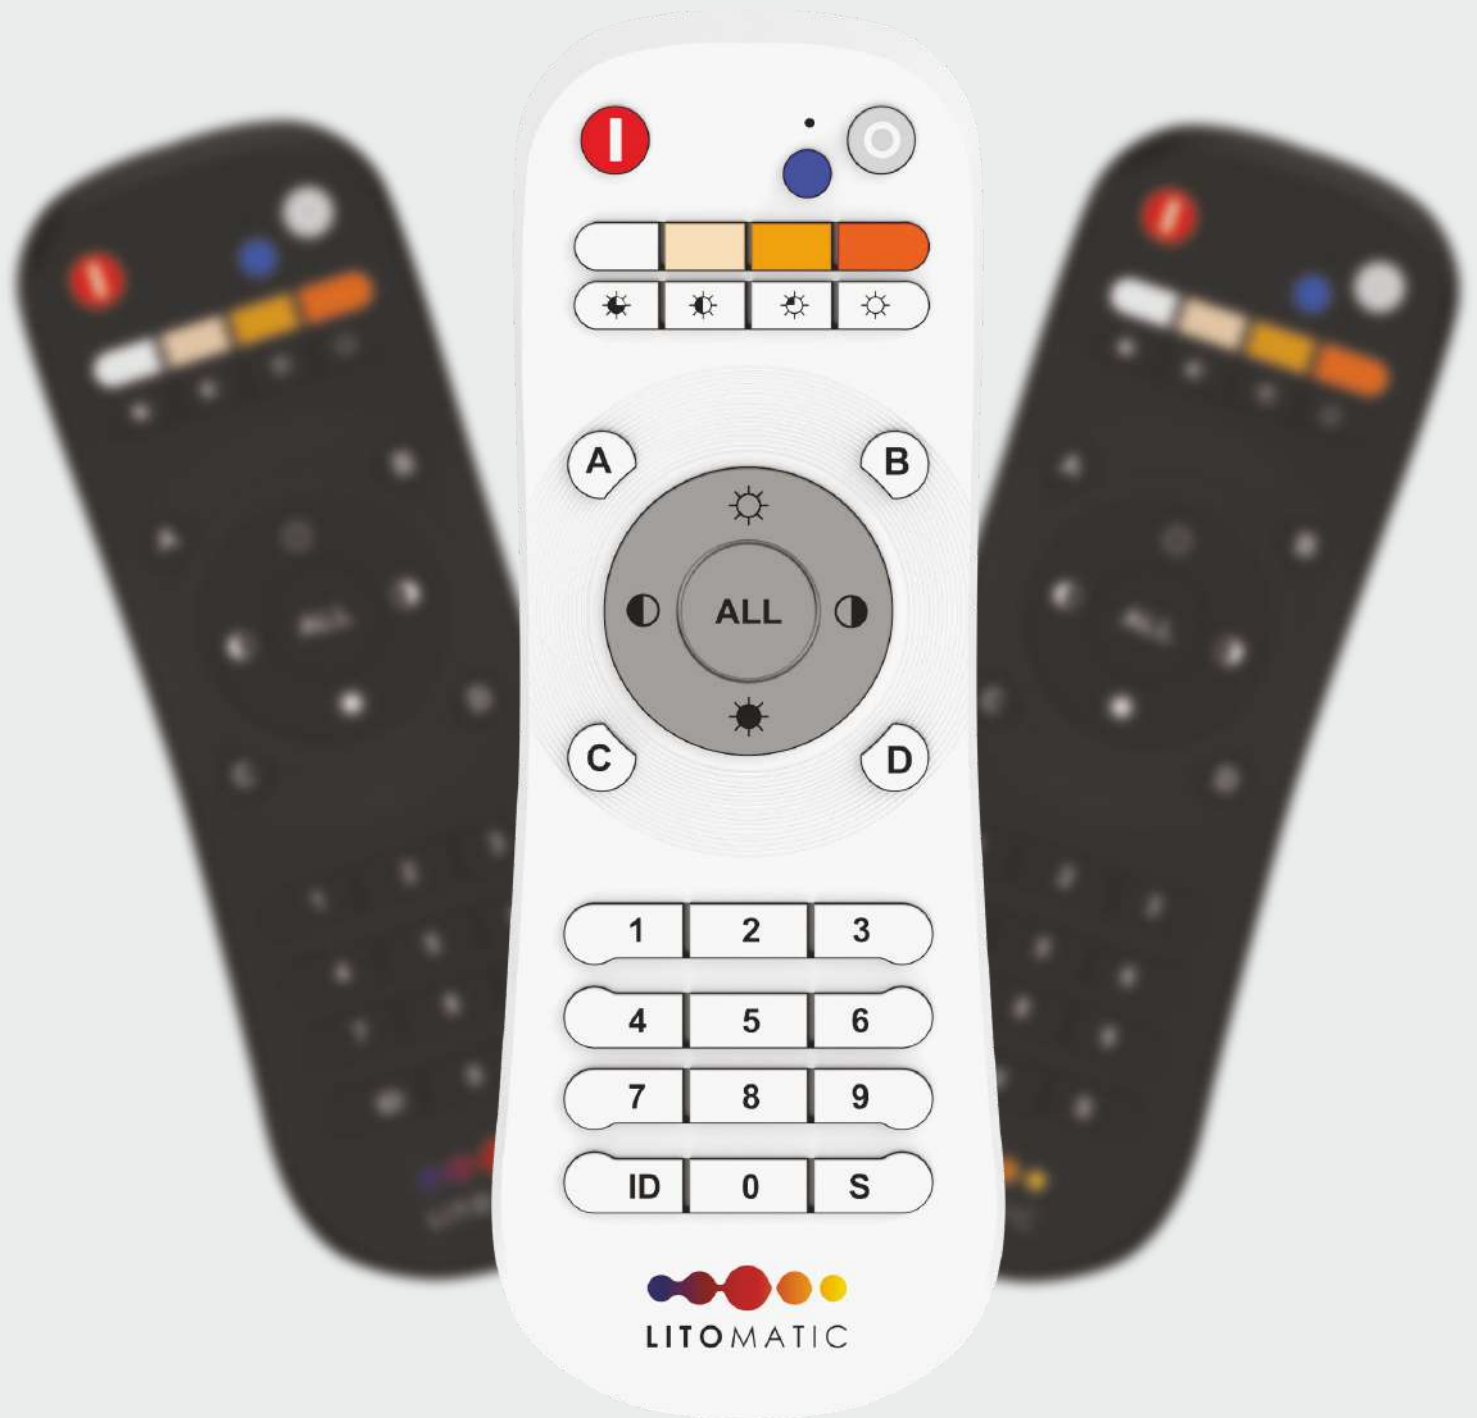

MULTIFUNCTIONAL

REMOTE CONTROLLER