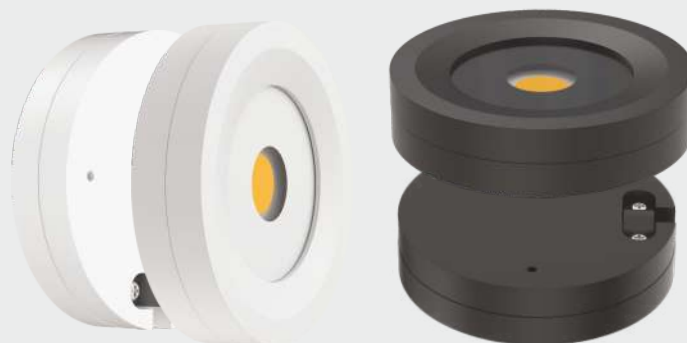

BK **WH** Body Color Available

IP54
RATED

Watt	: 3w	5w
CCT (K)	: 2200k/3000k/4000k/6500k	3000k
Dimension	: 60 X 16mm	
Beam Angle	: 110°	
CRI	: 80/90 (available on request)	
Material	: Aluminium	
LED Brand	: Litomatic