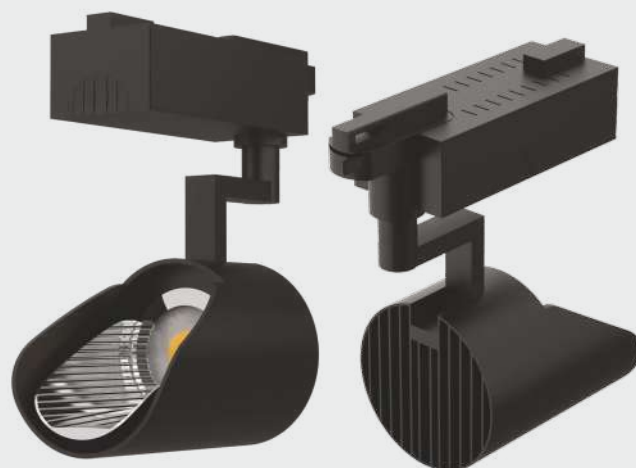

FLARE TRACKLIGHT

BK **WH** Body Color Available

Watt : 30w
Dimension : 165 X 115 X 185mm
Beam Angle : 90°

CCT (K) : 3000k/4000k/6500k/3000-6500k (Tunable)
Note: 2700/3500/5000k (available on request)

CRI : 80/90 (available on request)
Material : Aluminium
LED Brand : Bridgelux / Litomatic / Cree