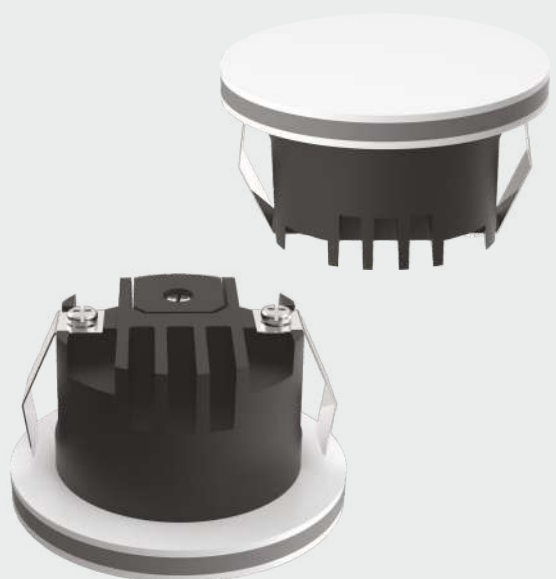

EDGE FOOTLIGHT

BK **WH** Body Color Available

Watt : 3w
Dimension : 45 X 24 mm
Cut Out : 35 mm
Beam Angle : 180°

CCT (K) : 3000k/4000k
CRI : 80/90 (available on request)
Material : Aluminium
LED Brand : Bridgelux / Litomatic / Cree