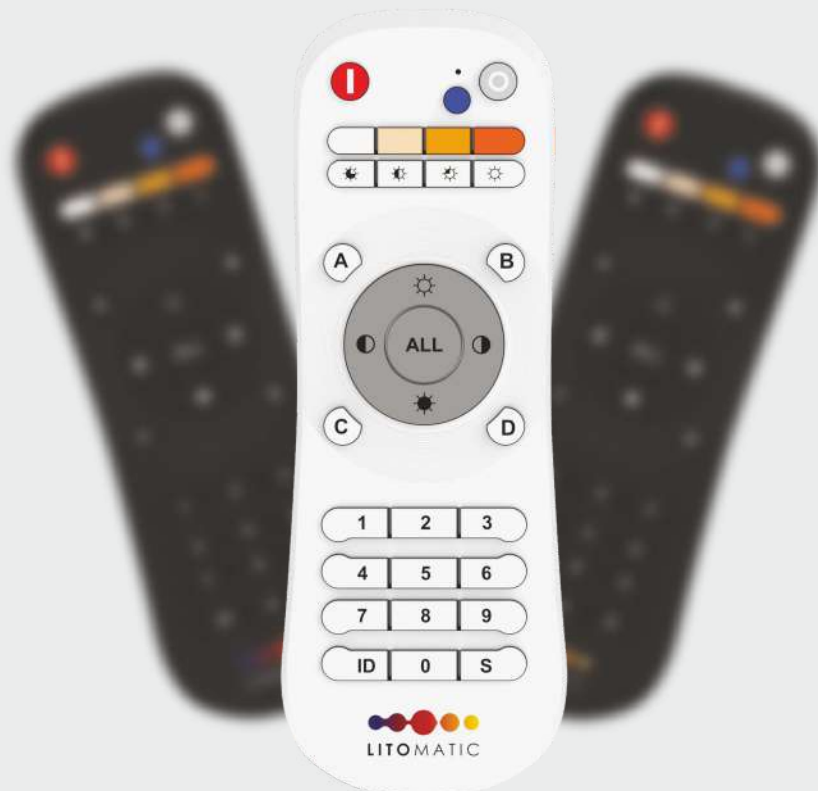

ABOUT CREST SERIES

CREST

Introducing the Crest series by Litomatic, a groundbreaking wave of lighting solutions. Explore captivating and inspiring designs that redefine the capabilities of lighting. To exemplify our dedication to innovation, many Crest series products feature an anti-glare technology for superior comfort and usability. Use the brilliance of Litomatic to illuminate spaces, establishing a new standard for lighting technology. Join us on this journey of extraordinary illumination. Welcome to Crest series, where every detail is meticulously crafted and customer fulfillment is guaranteed. Enter a realm of unparalleled brilliance and encounter radiance as never before.