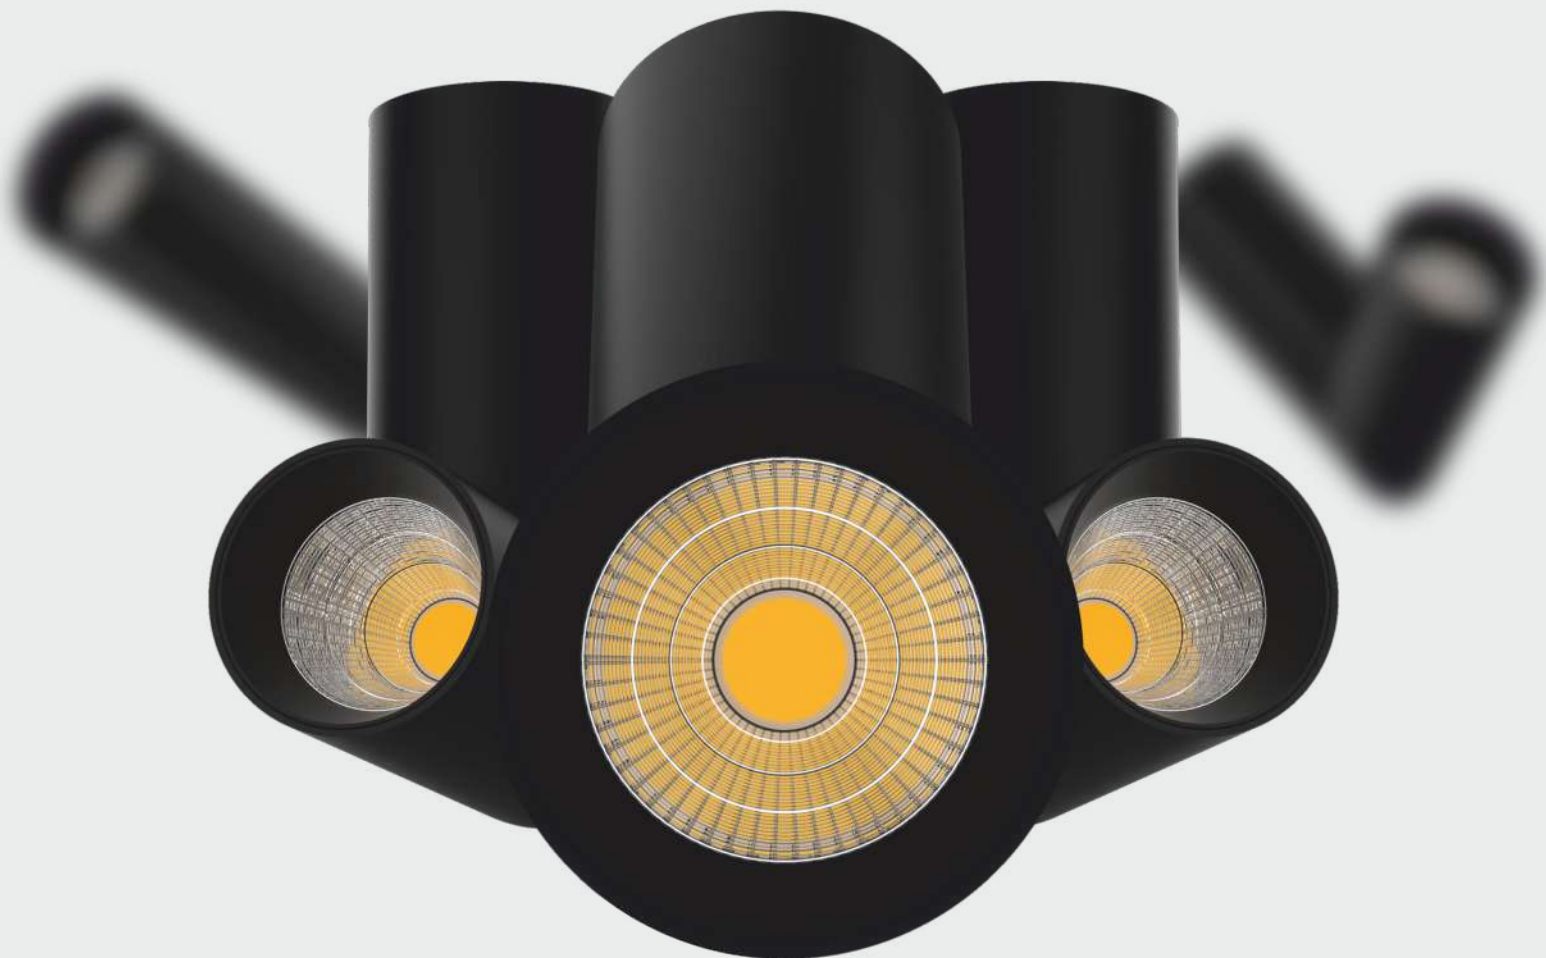

GLINT

SURFACE MOVABLE SPOTLIGHT