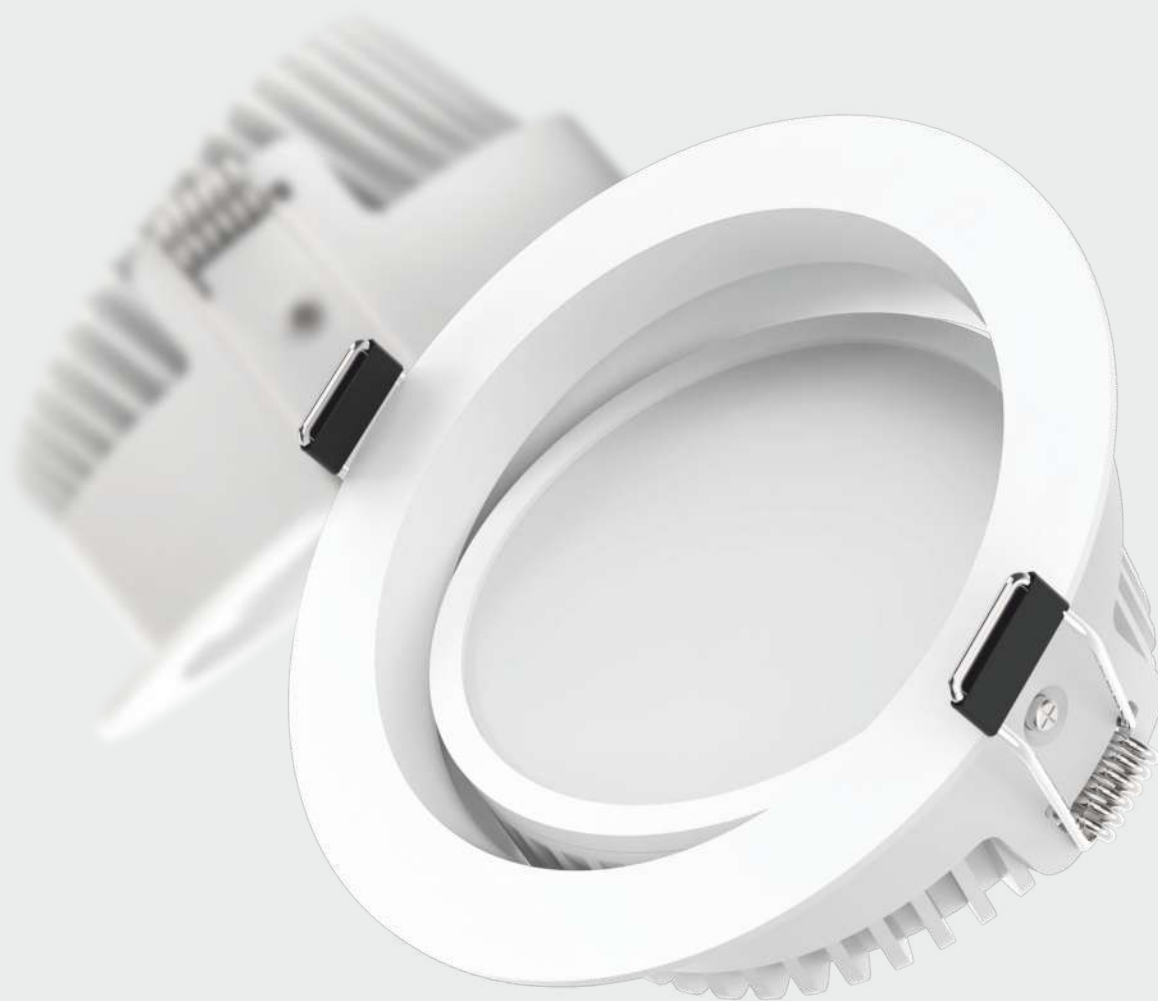

FISCO DOWNLIGHT