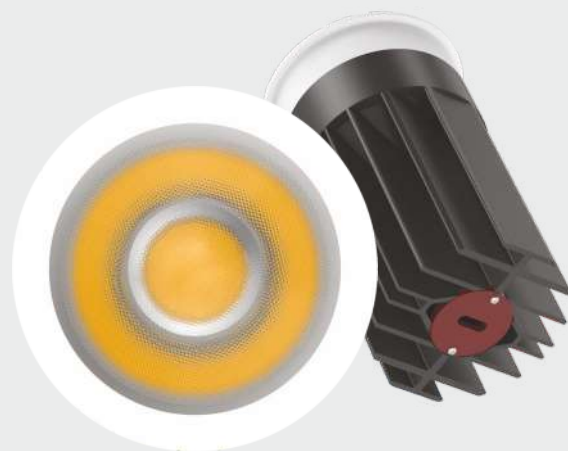

BK **WH** Body Color Available

Watt : 12w

Dimension : 49.8 X 68mm

CCT (K) : 3000k/4000k/6500k/3000-6500k (Tunable)

Note: 2700/3500/5000k (available on request)

Beam Angle : 15/24/36/55°

CRI : 80/90 (available on request)

Material : Aluminium

LED Brand : Bridgelux / Litomatic / Cree