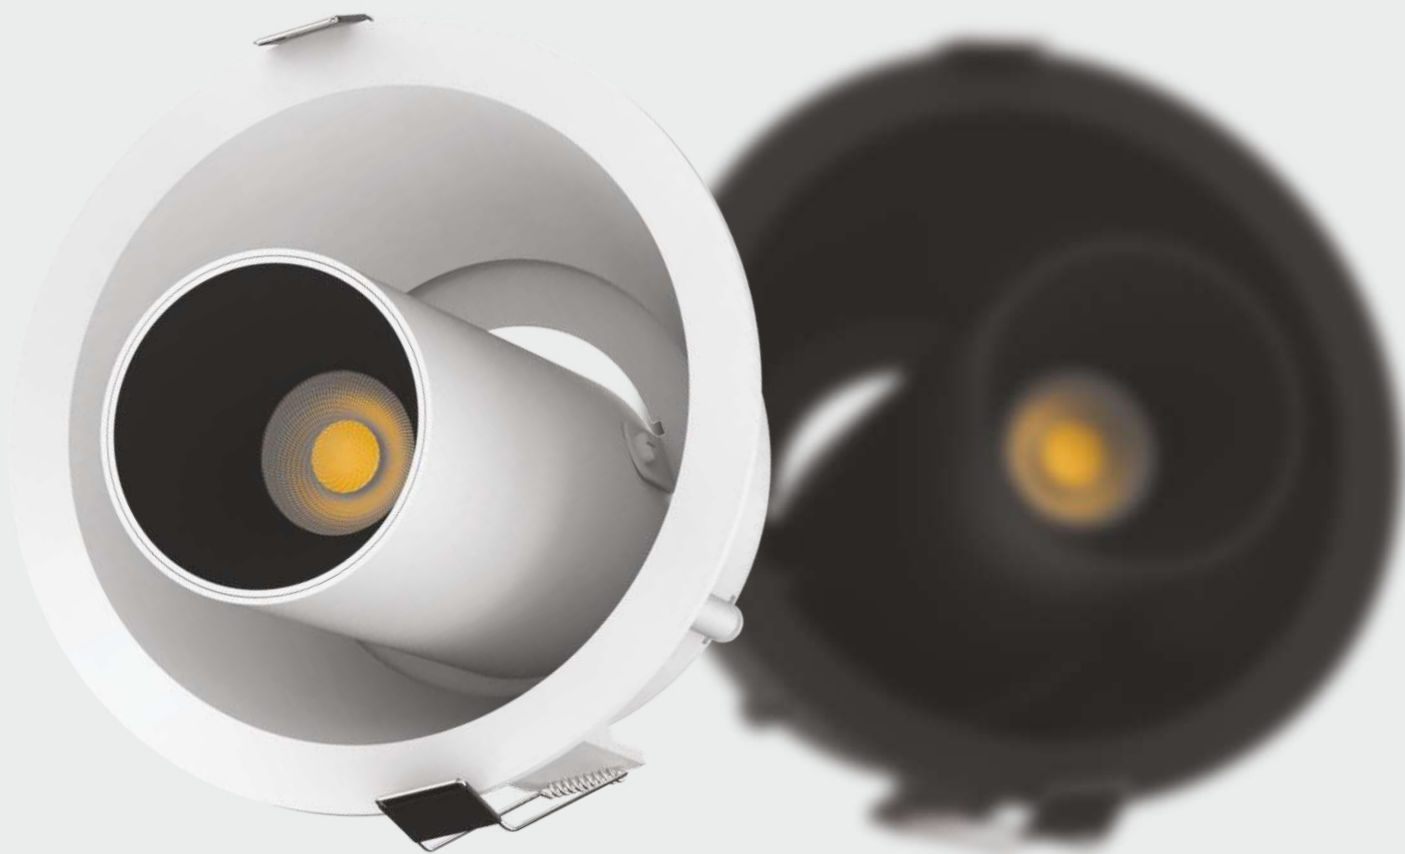

Beam Angle : 15/24/36/55°
CRI : 80/90 (available on request)
Material : Aluminium
LED Brand : Bridgelux / Litomatic / Cree

IRIS 360° ROTATING SPOTLIGHT

BK **WH** Body Color Available

Watt : 7-12w

Dimension : 90 x 92mm