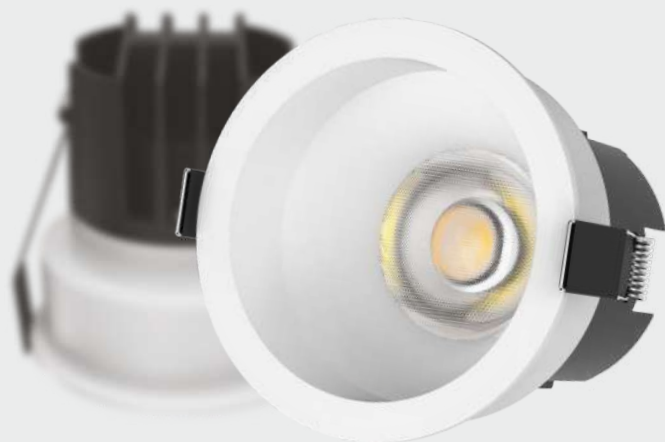

HARRIER SPOTLIGHT

BK **WH** Body Color Available

Watt	:	12-15w
Dimension	:	84 x 85mm
Cut Out	:	76mm
CCT (K)	:	3000k/4000k/6500k/3000-6500k (Tunable) Note: 2700/3500/5000k (available on request)
Beam Angle	:	15/24/36/55°
CRI	:	80/90 (available on request)
Material	:	Aluminium
LED Brand	:	Bridgelux / Litomatic / Cree