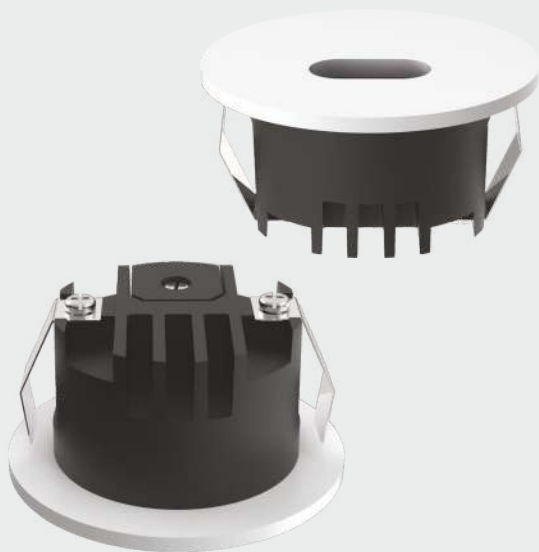

GUSTO FOOTLIGHT

BK **WH** Body Color Available

Watt : 3w
Dimension : 45 X 24 mm
Cut Out : 35 mm
CCT (K) : 3000k/4000k
CRI : 80/90 (available on request)
Material : Aluminium
LED Brand : Bridgelux / Litomatic / Cree