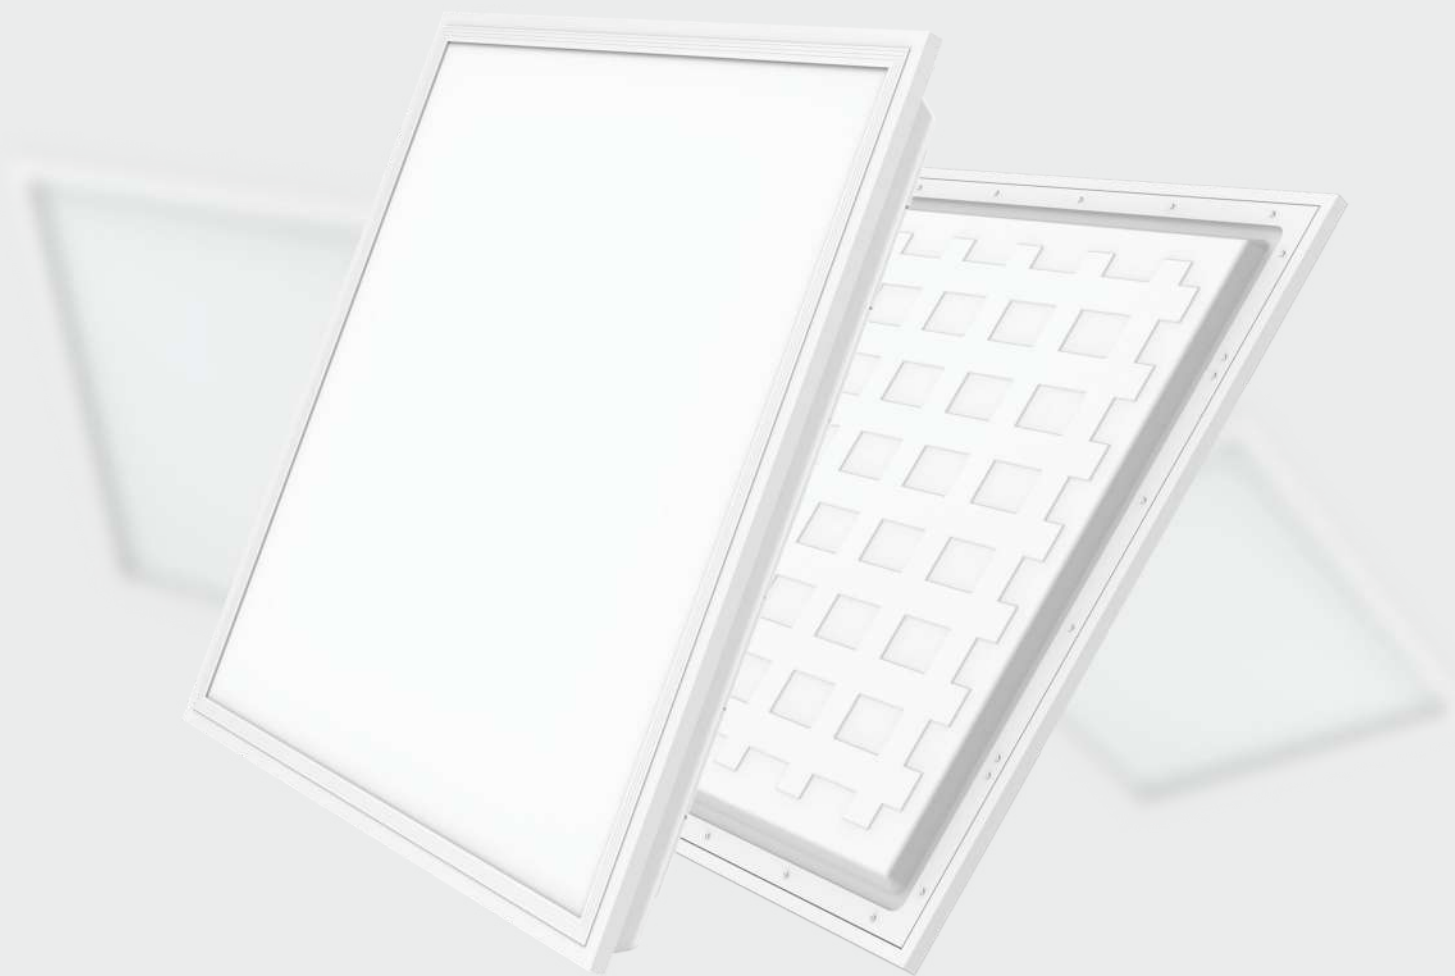

ORBIT

BACKLIT PANEL