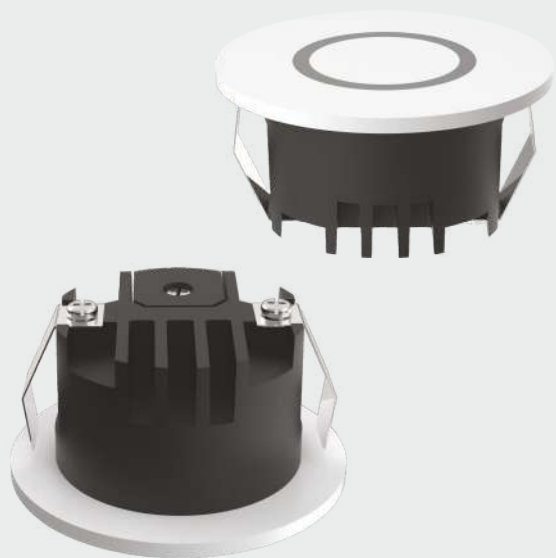

BRIO FOOTLIGHT

BK **WH** Body Color Available

Watt : 3w
Dimension : 45 X 24 mm
Cut Out : 35 mm
Beam Angle : 120°

CCT (K) : 3000k/4000k
CRI : 80/90 (available on request)
Material : Aluminium
LED Brand : Bridgelux / Litomatic / Cree