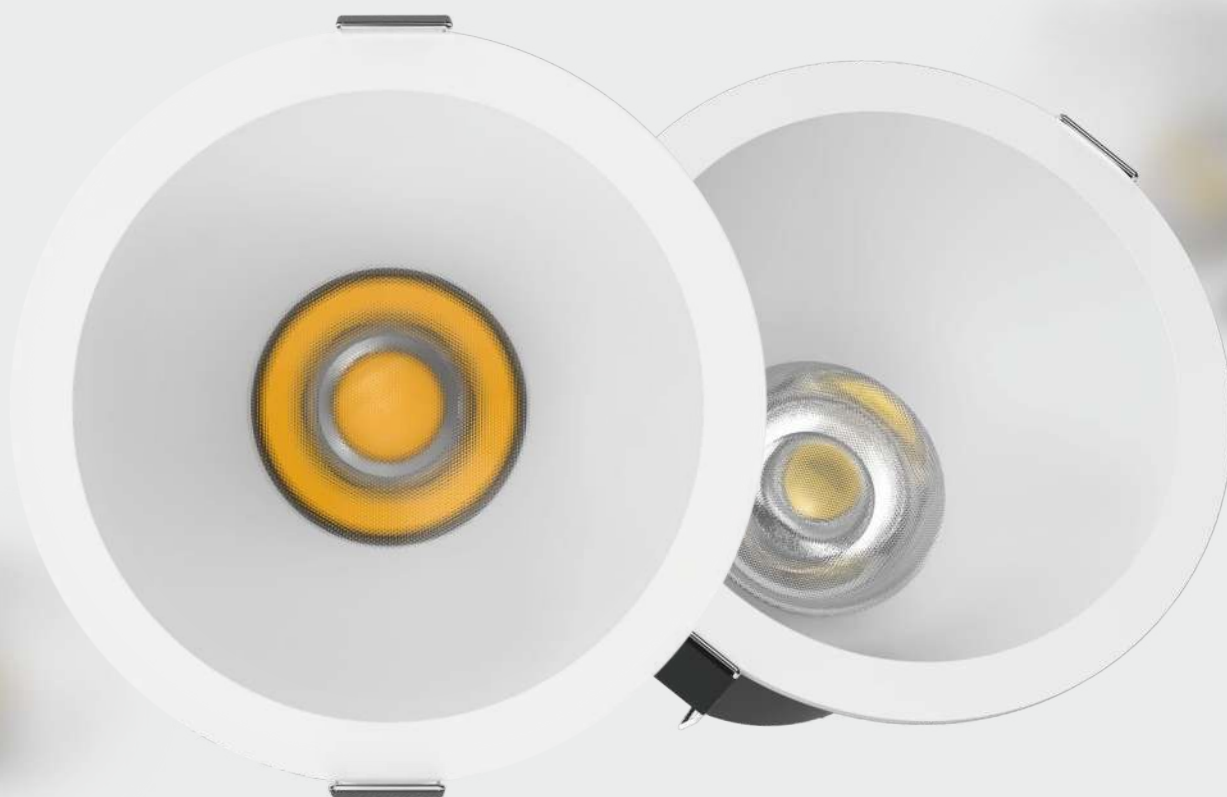

HECTOR SPOTLIGHT