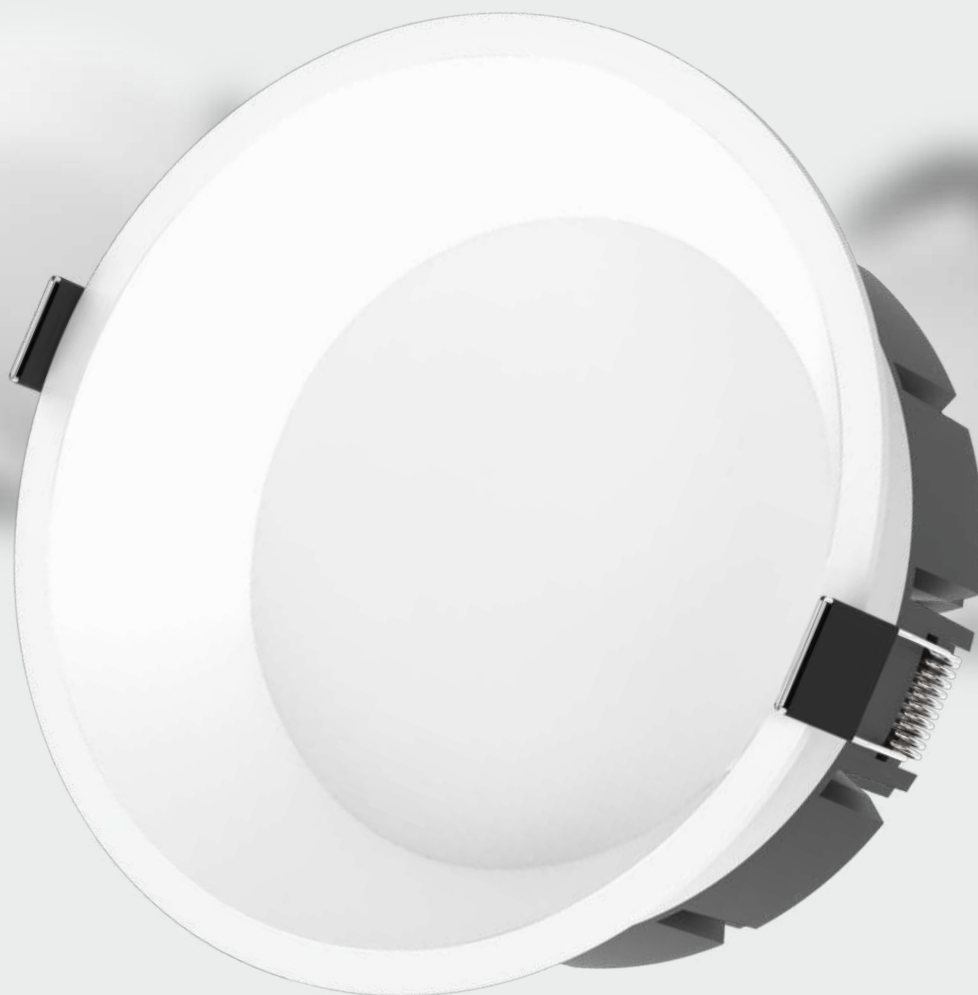

DIVINE DOWNLIGHT

BK **WH** Body Color Available

Watt	:	12w	18w	24w
Dimension	:	120 x 50mm	155 x 55mm	175 x 55mm
Cut Out	:	110mm	145mm	165mm

CCT (K) : 3000k/4000k/6500k/3000-6500k (Tunable)
Note: 2700/3500/5000k (available on request)

Beam Angle : 110°
CRI : 80/90 (available on request)
Material : Aluminium
LED Brand : Bridgelux / Litomatic