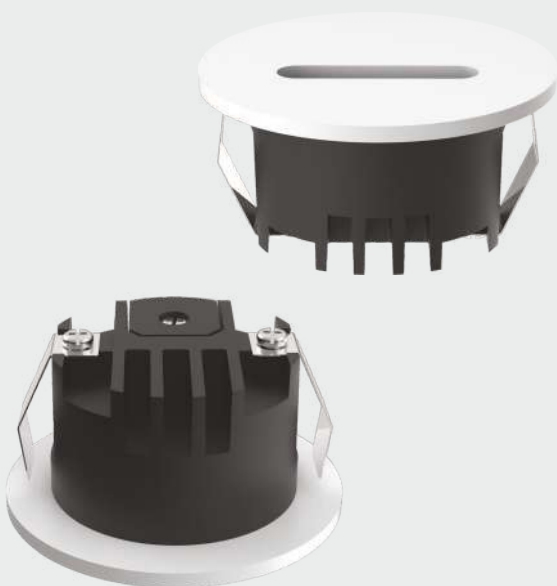

DASH FOOTLIGHT

BK **WH** Body Color Available

Watt : 3w
Dimension : 45 x 24mm
Cut Out : 35mm
CCT (K) : 3000k/4000k
CRI : 80/90 (available on request)
Material : Aluminium
LED Brand : Bridgelux / Litomatic / Cree