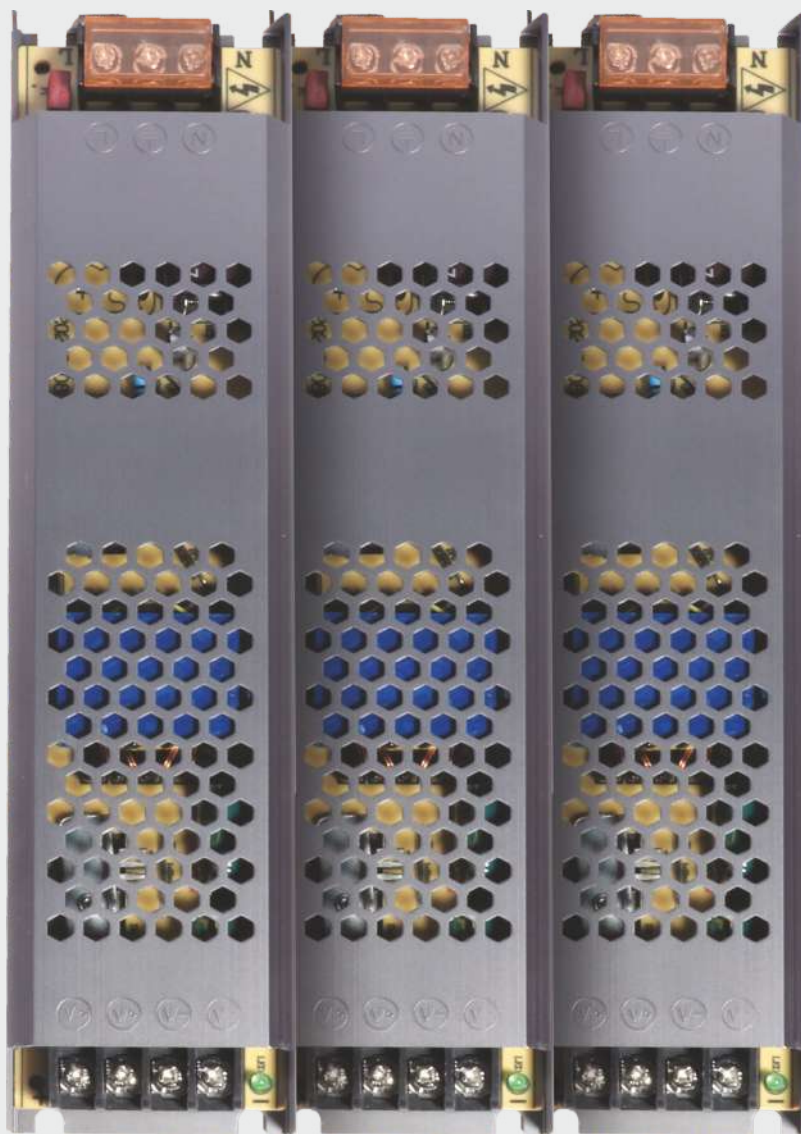

SLIM S M P S

Watt / Amp	: 24w / 2Amp	60w / 5Amp
Dimension	: 190 x 18 x 16mm	315 x 18 x 16mm
Voltage	: 12 v	

BEAT

S M P S

Voltage : 12v

Watt / Amp	: 60w / 5Amp	100w / 8.5Amp	120w / 10Amp
Dimension	: 150 x 53 x 22mm	195 x 53 x 22mm	226 x 53 x 22mm