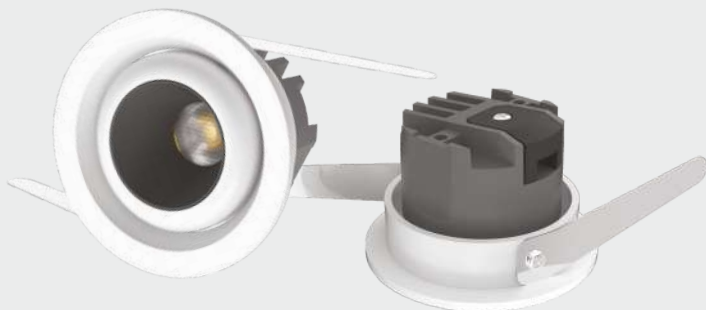

PEARL SPOTLIGHT

BK **WH** Body Color Available

Watt : 3w
Dimension : 50 x 35mm
Cut Out : 44mm
Beam Angle : 15/24°

CCT (K) : 3000k/4000k
CRI : 80/90 (available on request)
Material : Aluminium
LED Brand : Bridgelux / Litomatic / Cree