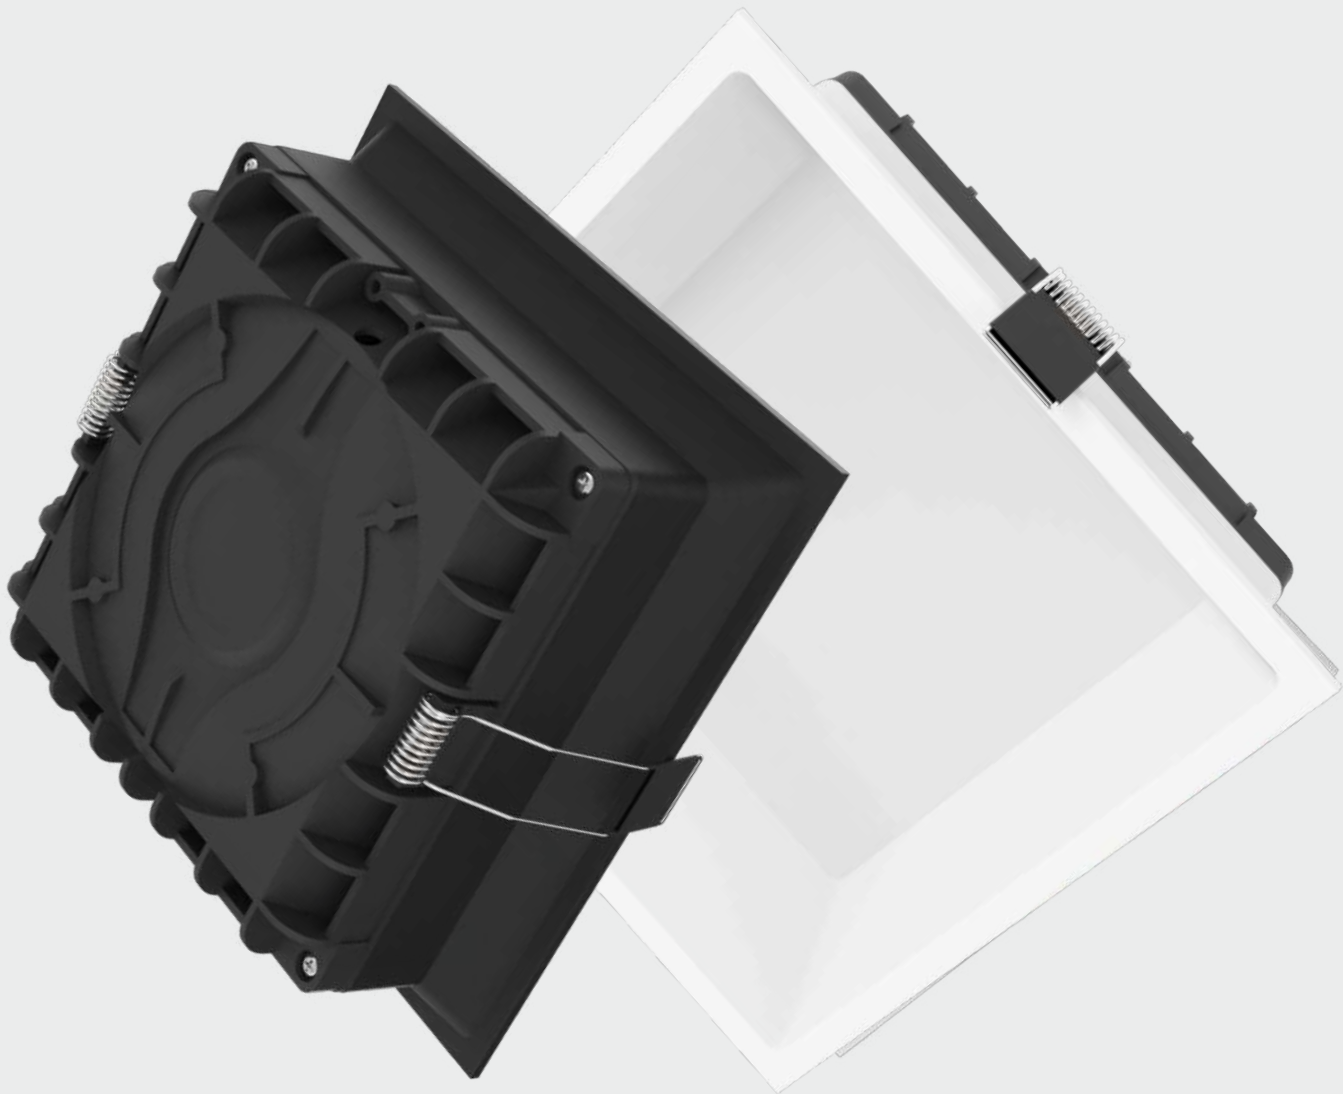

Beam Angle : 110°
 CRI : 80/90 (available on request)
 Material : Aluminium
 LED Brand : Bridgelux / Litomatic

DIVINE DOWNLIGHT

BK **WH** Body Color Available

Watt	: 12w	18w
Dimension	: 110 x 110 x 50mm	145 x 145 x 55mm
Cut Out	: 100 x 100mm	135 x 135mm
CCT (K)	: 3000k/4000k/6500k/3000-6500k (Tunable)	
	Note: 2700/3500/5000k (available on request)	
Beam Angle	: 110°	
CRI	: 80/90 (available on request)	
Material	: Aluminium	
LED Brand	: Bridgelux / Litomatic	