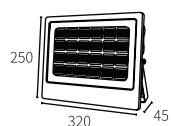

LFL-019

Watt	Dimension(mm)	LED	Material	Body color	CCT
100W	320x250x45	Sanan 2835	Die-cast Aluminium+glass	White	3000/6000K
CRI	Beam Angle	Luminous Flux	IP		
≥80	110°	100lm/w	IP65