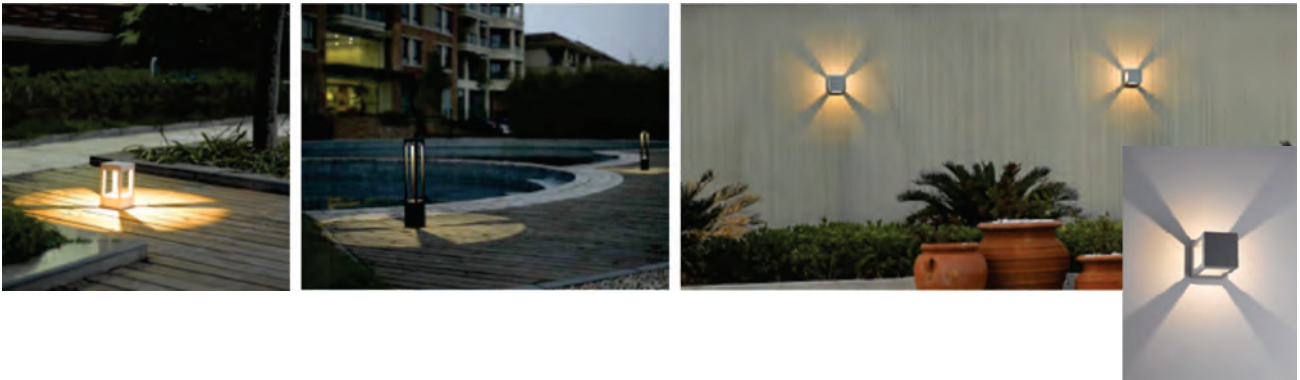

LED Bollard's/wall Light

LL0-014

Watt	Dimension(mm)	LED chip	Material	Body color	CCT
7W	160x108x108	CREE	Die-cast Aluminium	Dark Grey	3000K
CRI	Beam Angle	Luminous Flux	IP		
≥80	36°	353lm	IP54		

LB-058

Watt	Dimension(mm)	LED chip	Material	Body color	CCT
7W	200x108x108	CREE	Die-cast Aluminium	Graphite Black	3000K
CRI	Beam Angle	Luminous Flux	IP		
≥80	38°	400lm	IP54		

LB-059

Watt	Dimension(mm)	LED chip	Material	Body color	CCT
7W	650x108x108	CREE	Die-cast Aluminium	Graphite Black	3000K
CRI	Beam Angle	Luminous Flux	IP		
≥80	29°	356lm	IP54