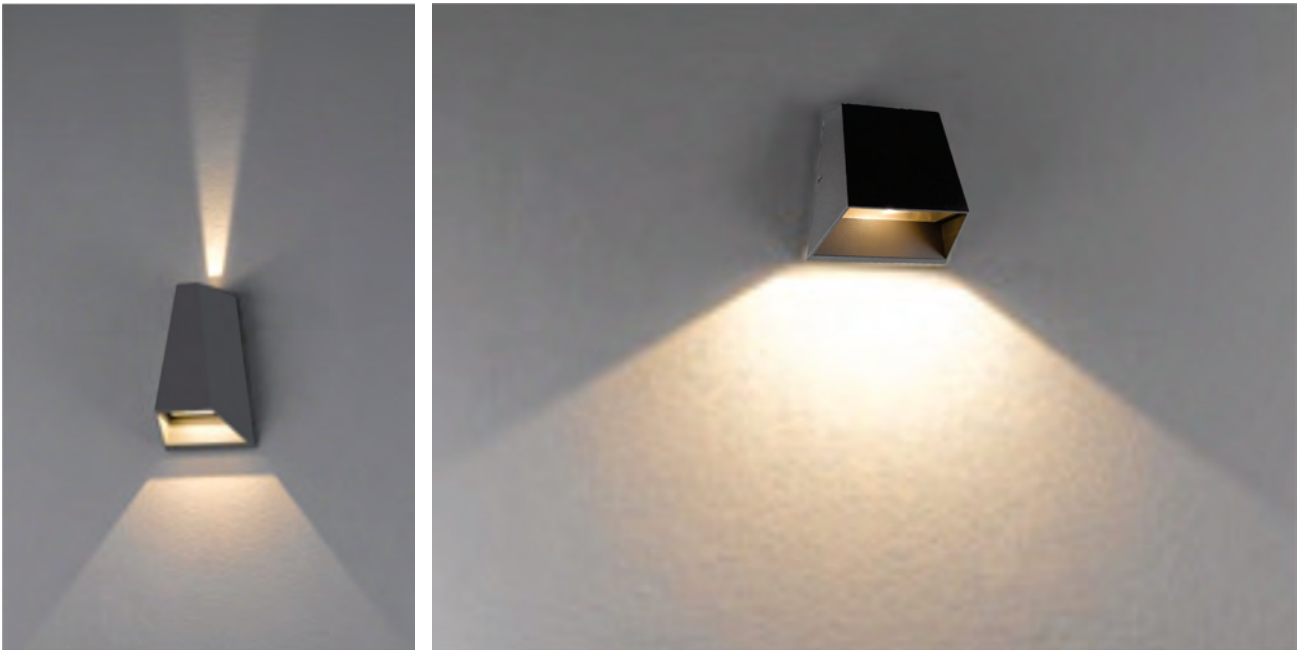

High-power LED Outdoor Wall Light Fixtures

LLO-096

Watt	Dimension(mm)	LED chip	Material	Body color	CCT
1x7W	125x125x63	CREE	Die-cast aluminium	Dark Grey	3000K
CRI	Beam Angle	Luminous Flux	IP		
≥80	108°	389lm	IP54		

LLO-098

Watt	Dimension(mm)	LED chip	Material	Body color	CCT
2x3W	109x173x63	CREE	Die-cast aluminium	Dark Grey	3000K
CRI	Beam Angle	Luminous Flux	IP		
≥80	15° /78°	160lm	IP54