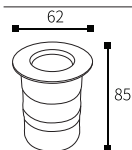

LED Underground Light Fixtures(with IP68 Connector)

LLO-129E

WITH HONEY COMB

Watt	Dimension(mm)	Cut-Out(mm)	LED chip	Material	CCT
3W	62x85	60x85	CREE	304 stainless steel	2700K
CRI	Beam Angle	Luminous Flux	IP	Body color	
≥80	15°	140LM/W	IP67	Stainless Steel