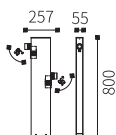

LB-151

Watt	Dimension(mm)	LED chip	Material	Body color	CCT
12W	166 x 55 x800	CREE LED	Aluminium /PMMA	Graphite Black	3000K
CRI	Beam Angle	Luminous Flux	IP		
≥80	28°	690lm	IP65