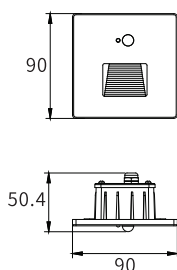

LED OUTDOOR FOOT LIGHTS

LFO-004

MAGNETIC PLATE

Watt	Dimension(mm)	Cut-Out(mm)	Material	Body color	CCT
3W	90x90x50.4	52x70x50	Aluminium	Dark Grey/White/Golden	3000K
CRI	Beam Angle	LED Chip	Luminous Flux	IP	
>80	80°	OSRAM	262.5lm	IP65