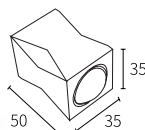

LLO-139X

Watt	Dimension(mm)	LED chip	Material	Body color
2x1W	35x35xh50	Bridgelux	Aluminium	Dark Grey/White
CCT	CRI	Beam Angle	Luminous Flux	IP
3000K	>80	60°	180-200lm	IP54