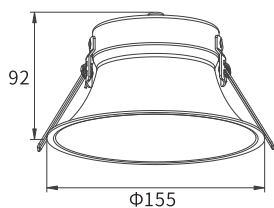

LLF-314

Watt	Dimension(mm)	Cut-Out(mm)	Material	Body color	CCT
20W	Ø155x92	Ø147~150	Aluminium+SPU	Black/White	3000K/4000K/5000K
CRI	Beam Angle	LED Chip	Luminous Flux	IP	
>90	100°	Bridgelux	2020lm	IP54