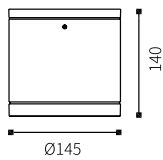

Watt	Dimension(mm)	LED chip	Material	Body color	CCT
18W	140x145	CREE	Aluminium+ glass	Dark Grey	3000K
CRI	Beam Angle	Luminous Flux	IP		
≥80	46°	1429lm	IP54