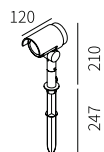

LLO-175

Watt	Dimension(mm)	LED chip	Material	Body color	CCT
15W	210x247x120	AC COB	Die-cast Aluminium	Dark Grey	3000K
CRI	Beam Angle	Luminous Flux	IP		
≥80	41°	934lm	IP65