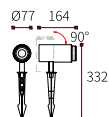

LLO-185

Watt	Dimension(mm)	LED chip	Material	Body color	CCT
7W	332x164x77	CREE	Aluminium/PMMA	Dark Grey	3000K
CRI	Beam Angle	Luminous Flux	IP		
>80	18-45°	636lm	IP54