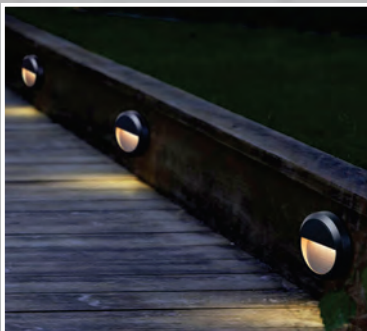

LED Outdoor Wall Light

Control different scenes, flexibly compatible
with various spaces
A variety of specifications to meet individual needs

LED Outdoor Step Light Fixtures-surface

LLO-159H

Watt	Dimension(mm)	LED chip	Material	Body color	CCT
2W	128x30	EPISTAR	ABS+PC	Dark Grey	3000K
CRI	Beam Angle	Luminous Flux	IP		
>80	120°	120lm	IP65		