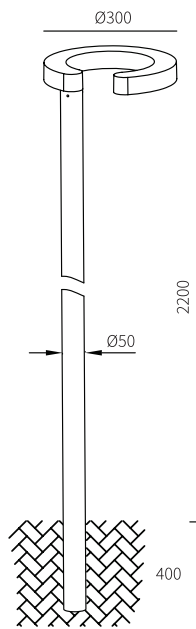

LED Pole Lights

LPL-010

Watt	Dimension(mm)	LED chip	Material	Body color	CCT
12x2W	2200x300	CREE	Die-cast Aluminium	Black	3000K
CRI	Beam Angle	Luminous Flux	IP		
≥ 80	54°	879lm	IP54