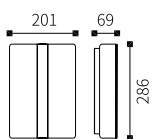

LED Outdoor SMD Wall Light Fixtures

LLO-079

Watt	Dimension(mm)	LED chip	Material	Body color	CCT
10W	185x122x170	EPISTAR	Die-cast aluminium	Dark Grey	3000K
CRI	Beam Angle	Luminous Flux	IP		
≥80	110°	465lm	IP54		

LED Outdoor SMD Wall Light Fixtures

LLO-079A

Watt	Dimension(mm)	LED chip	Material	Body color	CCT
10W	222x118x65.5	EPISTAR	Die-cast aluminium	Dark Grey	3000K
CRI	Beam Angle	Luminous Flux	IP		
≥80	127°	1081lm	IP54		

LLO-079B

Watt	Dimension(mm)	LED chip	Material	Body color	CCT
12W	266x106x76	OSRAM	Die-cast aluminium	Dark Grey	3000K
CRI	Beam Angle	Luminous Flux	IP		
≥80	121°	1202lm	IP54		

LED Outdoor Wall Light Light Fixtures

LLO-079G

Watt	Dimension(mm)	LED chip	Material	Body color	CCT
3W	112x112x35	SMD-EVERLIGHT	Aluminium+pc	Dark Grey	3000K
CRI	Beam Angle	Luminous Flux	IP		
>80	77°	216lm	IP65		

LLO-079H

Watt	Dimension(mm)	LED chip	Material	Body color	CCT
10W	201x69x286	SMD-EVERLIGHT	Aluminium+ glass	Dark Grey	3000K
CRI	Beam Angle	Luminous Flux	IP		
>80	113°	662lm	IP54		