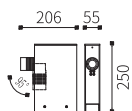

LED Outdoor Bollard's/wall Lights

LB-150

Watt	Dimension(mm)	LED chip	Material	Body color	CCT
6W	161x55x250	CREE LED	Aluminium /PMMA	Graphite Black	3000K
CRI	Beam Angle	Luminous Flux	IP		
≥80	28°	345lm	IP65