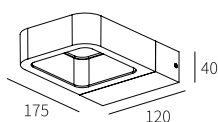

LL0-097

Watt	Dimension(mm)	LED chip	Material	Body color	CCT
7W	175x120x40	CREE	Die-cast Aluminium	Dark Grey	3000K
CRI	Beam Angle	Luminous Flux	IP		
≥80	160°	290lm	IP54