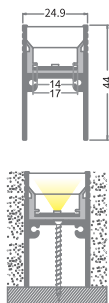

LED OUTDOOR SURFACE / CONCEALED / ELEVATION - UNDERGROUND-DRIVEOVER LIGHTS

LLU-004
CONCEALED

Watt	Dimension(mm)	Cut-Out(mm)	Material	Body color	CCT
4.5W	300x24.9x44	28x44	Aluminium Profile+PMMA	White	3000K
CRI	Beam Angle	LED Chip	Luminous Flux	IP	
>80	110°	Hongli	318.9lm	IP67	

Suit for class 2 power unit, maximum connected power not more than 100W