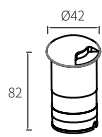

Watt	Dimension(mm)	Cut-Out(mm)	LED chip	Material	CCT
2W	42x82	40	EPISTAR	Aluminium	3000K
CRI	Beam Angle	Luminous Flux	IP	Body color	
≥ 80	60°	80lm/w	IP54	Dark Grey