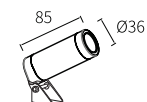

LLO-180

Watt	Dimension(mm)	LED chip	Material	Body color	CCT
6W	36x85	CREE	Aluminium	Silver Grey	2700K
CRI	Beam Angle	Luminous Flux	IP		
≥80	15°	140lm/w	IP65