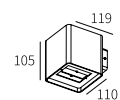

LLO-089

Watt	Dimension(mm)	LED chip	Material	Body color	CCT
2x5W	119x110x105	CREE	Die-cast aluminium	Dark Grey	3000K
CRI	Beam Angle	Luminous Flux	IP		
≥80	30° -130°	883lm	IP54