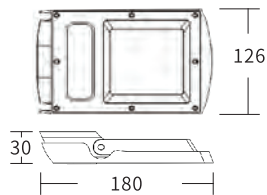

LFL-036

Watt	Dimension(mm)	Cut-Out(mm)	Material	Body color	CCT
30W	126x180x30	/	Aluminium+PC	Grey	6500/3000K
CRI	Beam Angle	LED Chip	Luminous Flux	IP	
>80	90°	SANAN 2835	100-100lm/w	IP66