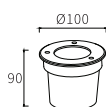

LEO-105

Watt	Dimension(mm)	Cut-Out(mm)	LED chip	Material	Body color
3W	100x90	88	Bridgelux	304 stainless steel	Stainless Steel
CRI	Beam Angle	Luminous Flux	IP	Voltage	CCT
≥80	15°	130lm/w	IP68	24V	2700K

LED Outdoor Lights-economy Series

Control different scenes, flexibly compatible
with various spaces
A variety of specifications to meet individual needs