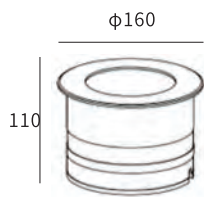

LLO24V-24

Watt	Dimension(mm)	Cut-Out(mm)	Material	Body color	CCT
18W	Ø160x110	Ø150	Stainless Steel	Stainless Steel	2700K
CRI	Beam Angle	LED Chip	Luminous Flux	IP	
>80	15°	CREE	1100lm	IP65