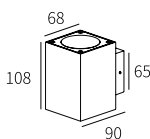

LLO-092

Watt	Dimension(mm)	LED chip	Material	Body color	CCT
2x4W	108x68x90	CREE	Die-cast aluminium	Dark Grey	3000K
CRI	Beam Angle	Luminous Flux	IP		
≥80	44°	565lm	IP54