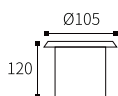

LLO-122

Watt	Dimension(mm)	Cut-Out(mm)	LED chip	Material	Body color
3W	105x120	97	CREE	Aluminium	Stainless Steel
CCT	CRI	Beam Angle	Luminous Flux	IP	
3000K	≥80	96°	180lm	IP65