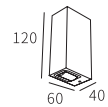

LEO-032B

Watt	Dimension(mm)	LED chip	Material	Body color	CCT
2x3W	40x60x120	Bridgelux	Die-casting	Dark Grey	3000K
CRI	Beam Angle	Luminous Flux	IP		
>80	60°	500-550lm	IP54