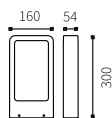

LB-037

Watt	Dimension(mm)	LED chip	Material	Body color	CCT
12W	500x180	CREE	Aluminium	Graphite Black	3000K
CRI	Beam Angle	Luminous Flux	IP		
≥80	360°	1100lm	IP54		

LED Bollard's/wall Light

LB-038

Watt	Dimension(mm)	LED chip	Material	Body color	CCT
7W	300x160x54	CREE	Aluminium	Graphite Black	3000K
CRI	Beam Angle	Luminous Flux	IP		
≥80	329°	497lm	IP54		