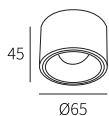

Hi-power LED Surface Wall Light Fixtures

LLO-059D