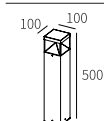

LLO-079Q

Watt	Dimension(mm)	LED chip	Material	Body color	CCT
12W	150x100x100	EPISTAR	Aluminium+pc	Dark Grey	3000K
CRI	Beam Angle	Luminous Flux	IP		
>80	120°	720lm	IP65		

LB-140

Watt	Dimension(mm)	LED chip	Material	Body color	CCT
12W	100x100x500	EPISTAR	Aluminium+pc	Graphite Black	3000K
CRI	Beam Angle	Luminous Flux	IP		
>80	120°	720lm	IP65		