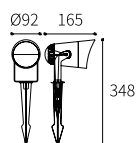

LLO-163

Watt	Dimension(mm)	LED chip	Material	Body color	CCT
12W	348x165x92	CREE	Aluminium+glass	Dark Grey	3000K
CRI	Beam Angle	Luminous Flux	IP		
≥80	23°	864lm	IP65