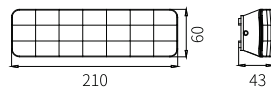

Watt	Dimension(mm)	LED chip	Material	Body color	CCT
7W	210x60x43	OSRAM	Die-cast aluminium	Dark Grey	3000K
CRI	Beam Angle	Luminous Flux	IP		
≥80	114°	310lm	IP54