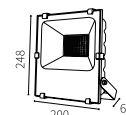

LFL-004

Watt	Dimension(mm)	LED	Material	Body color
50W	248x200x61	Sanan 2835	Die-cast Aluminium+glass	Black
CCT	CRI	Beam Angle	Luminous Flux	IP
3000/6000K/RED /BLUE/GREEN	≥ 80	110°	100lm/w	IP65