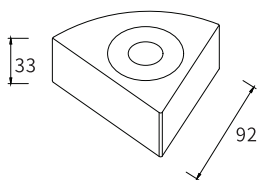

LED Outdoor Wall Washers

LLWW-019
CORNER/STAIR CASE

Watt	Dimension(mm)	Cut-Out(mm)	Material	Body color	CCT
2W	92x92x125x33	/	Aluminium	Iron Gray	2700K
CRI	Beam Angle	LED Chip	Luminous Flux	IP	
>80	15°	CREE	120lm	IP65	

Watt	Dimension(mm)	Cut-Out(mm)	Material	Body color	CCT
3W	Ø100x38	/	Aluminium	Iron Grey	2700K
CRI	Beam Angle	LED Chip	Luminous Flux	IP	
>80	15°	CREE	360lm	IP65