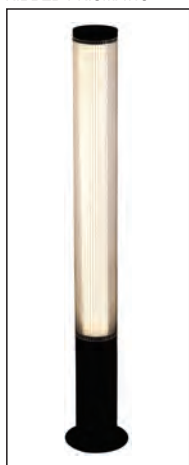

Minimalist design, exquisite and durable
Villa courtyard, terrace garden
suitable for multiple scenarios

LED Pole Lights

LPL-021
RIBBED PRISMATIC

Watt	Dimension(mm)	Cut-Out(mm)	Material	Body color	CCT
59W	155x1050	/	Aluminium+Acrylic	Black	3000K
CRI	Beam Angle	LED Chip	Luminous Flux	IP	
> 80	360°	SMD	5162.5lm	IP65	