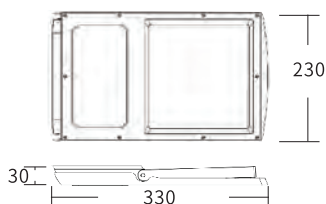

LFL-039

Watt	Dimension(mm)	Cut-Out(mm)	Material	Body color	CCT
150W	230x330x30	/	Aluminium+PC	Grey	6500/3000K
CRI	Beam Angle	LED Chip	Luminous Flux	IP	
>80	90°	SANAN 2835	100-110lm/w	IP66