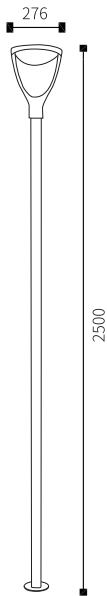

LED Pole Lights

LPL-018

Watt	Dimension(mm)	LED chip	Material	Body color	CCT
24W	276x140x2500	SMD LED	Aluminium+pc	Dark Grey	3000K
CRI	Beam Angle	Luminous Flux	IP		
≥80	144°	1850lm	IP65		

100-240V
50-60Hz