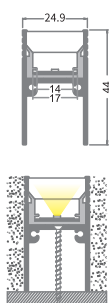

LLU-006
CONCEALED

Watt	Dimension(mm)	Cut-Out(mm)	Material	Body color	CCT
15W	1000x24.9x44	28x44	Aluminium Profile+PMMA	White	3000K
CRI	Beam Angle	LED Chip	Luminous Flux	IP	
>80	110°	Hongli	1063lm	IP67	

Suit for class 2 power unit, maximum connected power not more than 100W