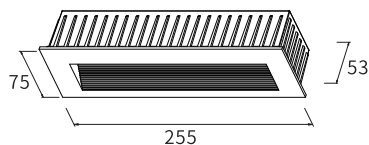

LFO-010

Watt	Dimension(mm)	Cut-Out(mm)	Material	Body color	CCT
8W	255x53x75	247x69x50	Aluminium	Dark Grey	3000K
CRI	Beam Angle	LED Chip	Luminous Flux	IP	
>80	80°	EPISTAR	700lm	IP66