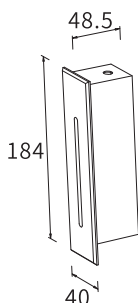

LED OUTDOOR FOOT LIGHTS

LFO-001

MAGNETIC PLATE

Watt	Dimension(mm)	Cut-Out(mm)	Material	Body color	CCT
3W	184x40x48.5	160x33x45	Aluminium	Dark Grey	3000K
CRI	Beam Angle	LED Chip	Luminous Flux	IP	
>80	80°	OSRAM	262.5lm	IP65