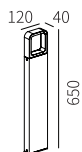

LB-057

Watt	Dimension(mm)	LED chip	Material	Body color	CCT
7W	650x120x40	CREE	Die-cast Aluminium	Graphite Black	3000K
CRI	Beam Angle	Luminous Flux	IP		
≥80	45°	290lm	IP54