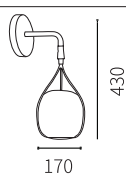

LED Pole Lights

LLO-079R

Watt	Dimension(mm)	LED chip	Material	Body color	CCT
12W	170x237x430	SMD LED	Aluminium+pc	Dark Grey	3000K
CRI	Beam Angle	Luminous Flux	IP		
≥80	301°	620lm	IP54