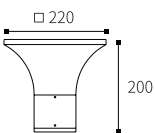

LB-013

Dimension(mm)	LED	Material	Body color
200x220	E27 HOLDER	Aluminium+pc	Graphite Black
CRI ≥80	IP IP44