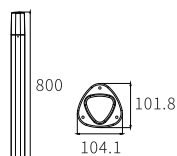

LB-025

Dimension(mm)	LED	Material	CRI	IP	Body color
800x101.8x104.1	E27 HOLDER	Aluminium+ pc	≥80	IP44	Graphite Black