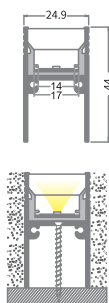

LLU-005
CONCEALED

Watt	Dimension(mm)	Cut-Out(mm)	Material	Body color	CCT
7.5W	500x24.9x44	28x44	Aluminium Profile+PMMA	White	3000K
CRI	Beam Angle	LED Chip	Luminous Flux	IP	
>80	110°	Hongli	531.5lm	IP67	

Suit for class 2 power unit, maximum connected power not more than 100W