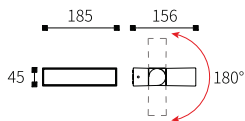

LLO-099F

Watt	Dimension(mm)	LED chip	Material	Body color	CCT
5x2W	185x156x45	CREE	Aluminium+glass	Dark Grey	3000K
CRI	Beam Angle	Luminous Flux	IP		
≥80	26°	724lm	IP54