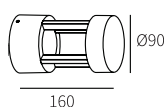

LED Bollard's/wall Light

LLO-038