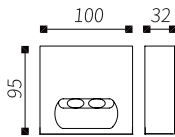

LLO-002

Watt	Dimension(mm)	LED chip	Material	Body color	CCT
1x3W	95x68x32	CREE	Aluminium	Dark Grey	3000K
CRI	Beam Angle	Luminous Flux	IP		
≥ 80	64°	92lm	IP54		

LLO-003

Watt	Dimension(mm)	LED chip	Material	Body color	CCT
2x1W	95x100x32	CREE	Aluminium	Dark Grey	3000K
CRI	Beam Angle	Luminous Flux	IP		
≥ 80	73°	86lm	IP54		