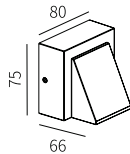

Watt	Dimension(mm)	LED chip	Material	Body color	CCT
1x3W	80x75x66	CREE	Die-cast aluminium	Dark Grey	3000K
CRI	Beam Angle	Luminous Flux	IP		
≥80	84°	85lm	IP54