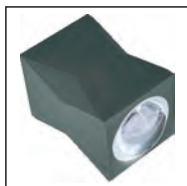

LED OUTDOOR PATTERN LIGHT SERIES

LLO-132

DOT OVER LENSE

Watt	Dimension(mm)	Cut-Out(mm)	Material	Body color	CCT
2W	35x35x50	/	Aluminium	Dark Grey/Sandy White	3000K
CRI	Beam Angle	Luminous Flux	IP		
>80	60-5°	180-200lm	IP54