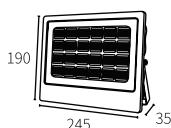

LFL-018

Watt	Dimension(mm)	LED	Material	Body color	CCT
50W	245x190x35	Sanan 2835	Die-cast Aluminium+glass	White	3000/6000K
CRI	Beam Angle	Luminous Flux	IP		
≥80	110°	100lm/w	IP65