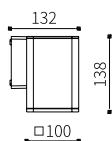

Watt	Dimension(mm)	LED chip	Material	Body color	CCT
1x12W	138x132x100	CREE	Aluminium+glass	Dark Grey	3000K
CRI	Beam Angle	Luminous Flux	IP		
≥80	44°	846lm	IP54