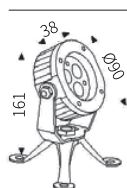

LSP-023

Watt	Dimension(mm)	LED Chip	Material	Body color	CCT
3x2W	161x38x90	OSRAM	316# Stainless Steel	Stainless Steel	3000K
CRI	Beam Angle	Luminous Flux	IP		
>80	30°	/	IP68