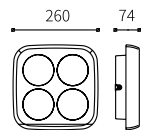

LLO-054

Watt	Dimension(mm)	LED chip	Material	Body color	CCT
4x7W	260x260x74	CREE	Die-cast Aluminium	Dark Grey	3000K
CRI	Beam Angle	Luminous Flux	IP		
≥80	28°	1859lm	IP54