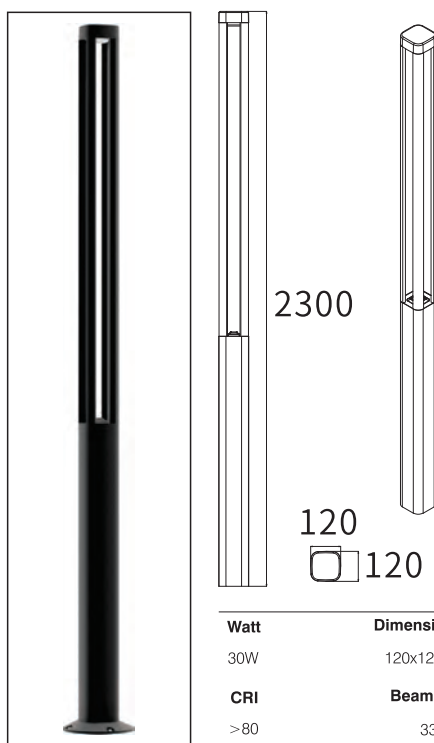

LPL-020

Watt	Dimension(mm)	Cut-Out(mm)	Material	Body color	CCT
30W	120x120x2300	/	Aluminium	Dark Grey	3000K
CRI	Beam Angle	LED Chip	Luminous Flux	IP	
>80	334°	OSRAM	1323lm	IP65