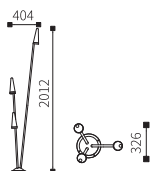

LB-156

Watt	Dimension(mm)	LED	Material	Body color
24W	326x404x2012	CREE LED	Aluminium/Glass	Graphite Black
CRI	Beam Angle	Lumens	IP	
≥ 80	36°	1780lm	IP54