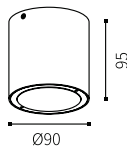

Watt	Dimension(mm)	LED chip	Material	Body color	CCT
1x7W	95x90	CREE	Die-cast Aluminium	Dark Grey	3000K
CRI	Beam Angle	Luminous Flux	IP		
≥80	17°	581lm	IP54