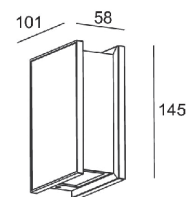

LWO-008

UP/DOWN

Watt	Dimension(mm)	Cut-Out(mm)	Material	Body color	CCT
14W	101x58x145	/	Aluminium+SPC	Graphite	3000K
CRI	Beam Angle	LED Chip	Luminous Flux	IP	
>80	36°	PHILIPS SMD 2835	1108lm	IP54