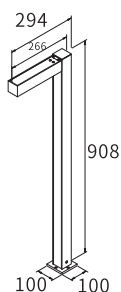

LED OUTDOOR WOODEN FINISH - BOLLARD'S

LWO-106

Watt	Dimension(mm)	Cut-Out(mm)	Material	Body color	CCT
6W	266x100x908	/	Aluminium	Black+Wood Grain	3000K
CRI	Beam Angle	LED Chip	Luminous Flux	IP	
>80	50°	OSRAM	435lm	IP54