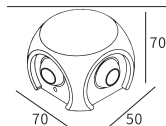

LLO-136

DOT OVER LENSE

Watt	Dimension(mm)	Cut-Out(mm)	Material	Body color	CCT
4W	70x50x70	/	Aluminium	Dark Grey/Sandy White	3000K
CRI	Beam Angle	Luminous Flux	IP		
>80	60-5°	360-400lm	IP54