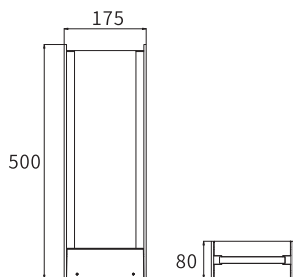

LB-168

CASTING WITH GLASS

Watt	Dimension(mm)	Cut-Out(mm)	Material	Body color	CCT
20W	300x80x175	/	Aluminium	Dark Grey	3000K
CRI	Beam Angle	LED Chip	Luminous Flux	IP	
>80	257°	OSRAM	492lm	IP65	

LB-168A

CASTING WITH GLASS