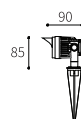

LEO-020

Watt	Dimension(mm)	LED	Material	Body color	CCT
3W	85x90	Bridgelux	Aluminium	Dark Grey	3000K
CRI	Beam Angle	Luminous Flux	IP		
≥80	60°	80lm/w	IP54