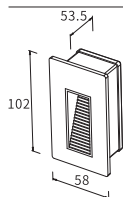

LED OUTDOOR FOOT LIGHTS

LFO-007

Watt	Dimension(mm)	Cut-Out(mm)	Material	Body color	CCT
3W	102x58x53.5	96.5x50x50	Aluminium	Dark Grey	3000K
CRI	Beam Angle	LED Chip	Luminous Flux	IP	
>80	80°	OSRAM	262.5lm	IP66