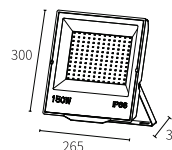

LFL-034

Watt	Dimension(mm)	LED chip	Material	Body color	CCT
150W	300x265x35	LED 2835/DOB	Aluminum	Grey	6500/3000K
CRI	Beam Angle	Luminous Flux	IP		
>80	120°	80-90lm/w	IP66