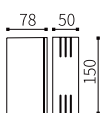

LLO-011

Watt	Dimension(mm)	LED chip	Material	Body color	CCT
2x1W	74x74x52	CREE	Die-cast aluminium	Dark Grey	3000K
CRI	Beam Angle	Luminous Flux	IP		
≥ 80	35°	179lm	IP54		

High-power LED Outdoor Wall Light Fixtures

LLO-006

Watt	Dimension(mm)	LED chip	Material	Body color	CCT
2x3W	150x50x78	CREE	Aluminium	Dark Grey	3000K
CRI	Beam Angle	Luminous Flux	IP		
≥80	5° /85°	162lm	IP54		

LLO-006A

Watt	Dimension(mm)	LED chip	Material	Material	CCT
2x3W	150x50x78	CREE	Aluminum	Dark Grey	3000K
CRI	Beam Angle	Luminous Flux	IP		
≥80	16° /16°	82lm	IP54		