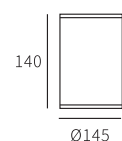

LEO-054

Watt	Dimension(mm)	LED chip	Material	Body color	CCT
14W	90x90x136	CREE	Die-casting	Dark Grey	3000K
CRI	Beam Angle	Luminous Flux	IP		
>80	36°	1120lm	IP54		

LEO-055

Watt	Dimension(mm)	LED chip	Material	Body color	CCT
21W	145x140	CREE	Die-casting	Dark Grey	3000K
CRI	Beam Angle	Luminous Flux	IP		
>80	36°	1680lm	IP54		