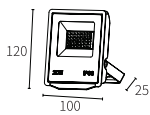

LFL-030

Watt	Dimension(mm)	LED chip	Material	Body color	CCT
20W	120x100x25	LED 2835/DOB	Aluminum	Grey	6500/3000K
CRI	Beam Angle	Luminous Flux	IP		
>80	120°	80-90lm/w	IP66		

185-300V