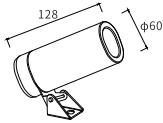

LED Outdoor Fixtures-spike/surface

LLO-186