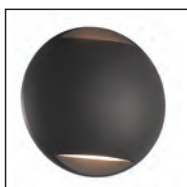

LLO-079F

Watt	Dimension(mm)	LED chip	Material	Body color	CCT
3W	120x37	SMD-EVERLIGHT	Aluminium+pc	Dark Grey	3000K
CRI	Beam Angle	Luminous Flux	IP		
>80	72°	176lm	IP65