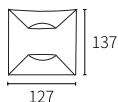

LLO-139N

Watt	Dimension(mm)	LED chip	Material	Body color
2x5W	127x137x90	Bridgelux	Aluminium	Dark Grey
CCT	CRI	Beam Angle	Luminous Flux	IP
3000K	≥80	60°	900-1000lm	IP54