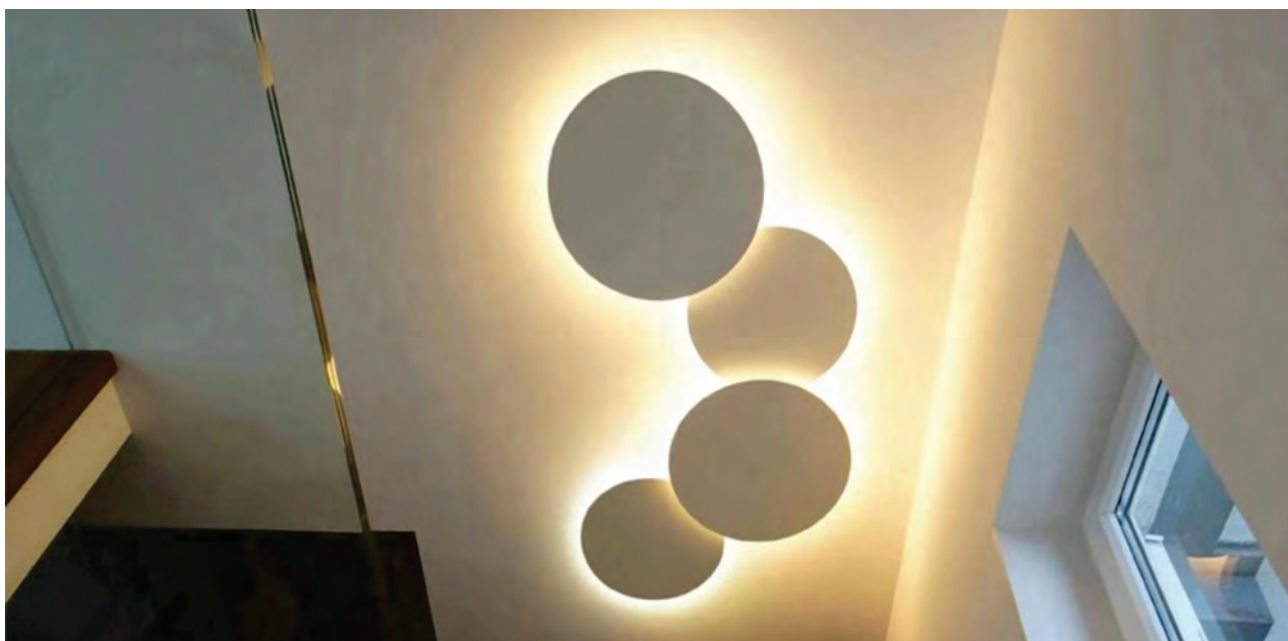

Control different scenes, flexibly compatible
with various spaces

A variety of specifications to meet individual needs

High-power LED Outdoor Wall Light Fixtures

LLO-094A

Watt	Dimension(mm)	LED chip	Material	Body color	CCT
6W	135x42	EPISTAR SMD2835	Aluminium	Black	3000K
CRI	Beam Angle	Luminous Flux	IP		
≥80	360°	560lm	IP54		