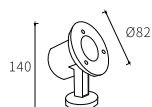

LEO-101

Watt	Dimension(mm)	LED chip	Material	Body color	CCT
3W	82x140	Bridgelux	304 stainless steel	Stainless Steel	2700K
CRI	Beam Angle	Luminous Flux	IP	Voltage	
≥80	15°	130lm/w	IP68	24V