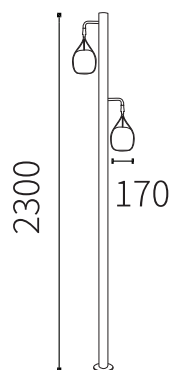

LPL-017

Watt	Dimension(mm)	LED chip	Material	Body color	CCT
24W	170x532x2300	SMD LED	Aluminium+pc	Dark Grey	3000K
CRI	Beam Angle	Luminous Flux	IP		
≥80	301°	1240lm	IP54		

LED Pole Lights

LPL-019

Watt	Dimension(mm)	Cut-Out(mm)	Material	Body color	CCT
30W	164x80x2300	/	Aluminium	Dark Grey	3000K
CRI	Beam Angle	LED Chip	Luminous Flux	IP	
>80	90°	OSRAM	2029lm	IP65	