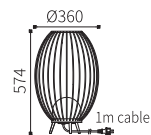

LED Outdoor Bollard's/wall Lights

LB-152

Watt	Dimension(mm)	LED	Material	Body color
6W	220x270	SMD LED	Aluminium+Iron/PC	Graphite Black
CRI	Beam Angle	Luminous Flux	IP	
≥ 80	174°	429lm	IP65	

LB-153

Watt	Dimension(mm)	LED	Material	Body color
12W	360x574	SMD LED	Aluminium+Iron/PC	Graphite Black
CRI	Beam Angle	Luminous Flux	IP	
≥ 80	154°	992lm	IP65	