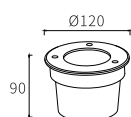

LEO-106

Watt	Dimension(mm)	Cut-Out(mm)	LED chip	Material	Body color
7W	120x90	108	EPISTAR	304 stainless steel	Stainless Steel
CRI	Beam Angle	Luminous Flux	IP	CCT	Voltage
≥80	15°	130lm/w	IP68	RGB	24V

LEO-107A