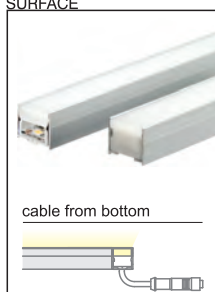

LLU-002
SURFACE

Watt	Dimension(mm)	Cut-Out(mm)	Material	Body color	CCT
7.5W	500x24.74x20.9	28x20.9	Aluminium Profile+PMMA	White	3000K
CRI	Beam Angle	LED Chip	Luminous Flux	IP	
>80	110°	Hongli	506.25lm	IP67	

Suit for class 2 power unit, maximum connected power not more than 100W