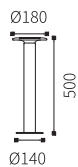

100-240V
50-60Hz

LED Outdoor Bollard's/Wall Lites

LLO-079S

Watt	Dimension(mm)	LED	Material	Body color
10W	180x62	SMD LED	Aluminium/PC	Dark Grey
CRI	Beam Angle	Lumens	IP	
≥ 80	99°	936lm	IP54	

LB-159

Watt	Dimension(mm)	LED	Material	Body color
10W	180x500	SMD LED	Aluminium/PC	Graphite Black
CRI	Beam Angle	Lumens	IP	
≥ 80	97°	761lm	IP54	