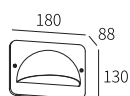

LLO-079N

Watt	Dimension(mm)	LED chip	Material	Body color	CCT
10W	180x88x130	EPISTAR	Aluminium+pc	Dark Grey	3000K
CRI	Beam Angle	Luminous Flux	IP		
>80	120°	600lm	IP54