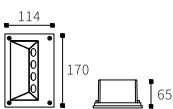

LED Outdoor Lights-economy Series

LEO-041

Watt	Dimension(mm)	Cut-Out(mm)	LED chip	Material	Body color
2W	114x114x65	114x105x60	CREE XBD	Aluminium	Dark Grey
CRI	Beam Angle	Luminous Flux	IP	CCT	
≥80	30°	80lm/w	IP65	3000K	

LEO-042

Watt	Dimension(mm)	Cut-Out(mm)	LED chip	Material	Body color
4W	170x114x65	170x105x60	CREE XBD	Aluminium	Dark Grey
CRI	Beam Angle	Luminous Flux	IP	CCT	
≥80	30°	80lm/w	IP65	3000K	

LEO-043

Watt	Dimension(mm)	Cut-Out(mm)	LED	Material	Body color
6W	226x114x65	226x105x60	CREE XBD	Aluminium	Dark Grey
CRI	Beam Angle	Luminous Flux	IP	CCT	
≥80	30°	80lm/w	IP65	3000K