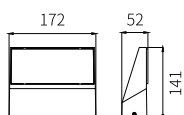

LLO-099P

Watt	Dimension(mm)	LED chip	Material	Body color	CCT
13W	172x52x141	OSRAM	Aluminium	Dark Grey	3000K
CRI	Beam Angle	Luminous Flux	IP		
>80	127°	652lm	IP65