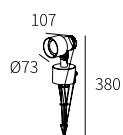

LLO-170

Watt	Dimension(mm)	LED chip	Material	Body color	CCT
7W	380x73x107	CREE	Die-cast Aluminium	Dark Grey	3000K
CRI	Beam Angle	Luminous Flux	IP		
≥80	24°	436lm	IP65