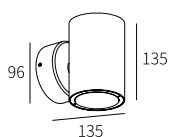

High-power LED Outdoor Wall Light Fixtures

LLO-084

Watt	Dimension(mm)	LED chip	Material	Body color	CCT
1x3W	88x65x40	CREE	Die-cast aluminium	Dark Grey	3000K
CRI	Beam Angle	Luminous Flux	IP		
≥ 80	101°	85lm	IP54		

LLO-085

Watt	Dimension(mm)	LED chip	Material	Body color	CCT
2x4W	125x90x43	CREE	Die-cast aluminium	Dark Grey	3000K
CRI	Beam Angle	Luminous Flux	IP		
≥ 80	50°	320lm	IP54		

High-power LED Outdoor Wall Light Fixtures

High-power LED Outdoor Wall Light Fixtures

LLO-031

Watt	Dimension(mm)	LED chip	Material	Body color	CCT
2x7W	135x135x96	CREE	Die-cast aluminium	Dark Grey	3000K
CRI	Beam Angle	Luminous Flux	IP		
≥80	18°	1153lm	IP54		