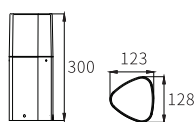

LB-026

Dimension(mm)	LED	Material	CRI	IP	Body color
300x128x123	E27 HOLDER	Aluminium+pc	≥80	IP44	Graphite Black