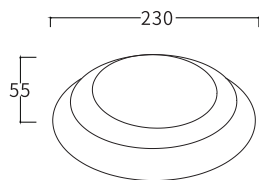

LSP-029

Watt	Dimension(mm)	LED Chip	Material	Body color	CCT
12W	Ø230x55	OSRAM	Stainless Steel	Stainless Steel	3000K/6000K/Blue
CRI	Beam Angle	Luminous Flux	IP		
>80	60°	980lm	IP66