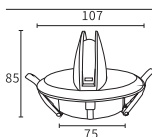

Watt	Dimension(mm)	Cut-Out(mm)	Material	Body color	CCT
3x2W	Ø107x85	Ø75	Aluminium	Dark Grey/Sandy White	3000K
CRI	Beam Angle	LED Chip	Luminous Flux	IP	
>80	5°	/	540-600lm	IP54