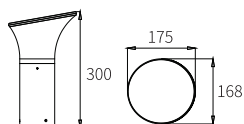

LB-015

Dimension(mm)	LED	Material	Body color
300x168x175	E27 HOLDER	Aluminium+pc	Graphite Black
CRI ≥80	IP IP44