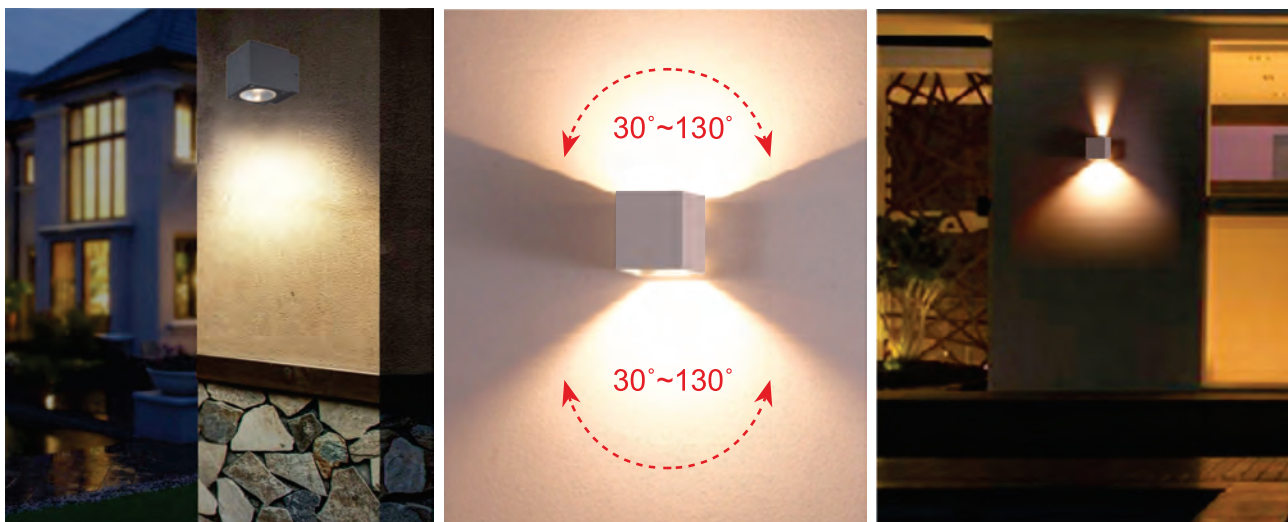

High-power LED Outdoor Wall Light Fixtures

LLO-016

Watt	Dimension(mm)	LED chip	Material	Body color	CCT
2x7W	130x90x120	CREE	Die-cast aluminium	Dark Grey	3000K
CRI	Beam Angle	Luminous Flux	IP		
≥80	21°	1208lm	IP54		

LLO-017

Watt	Dimension(mm)	LED chip	Material	Body color	CCT
1x7W	92x90x120	CREE	Die-cast aluminium	Dark Grey	3000K
CRI	Beam Angle	Luminous Flux	IP		
≥80	21°	541lm	IP54		

LLO-089

Watt	Dimension(mm)	LED chip	Material	Body color	CCT
2x5W	119x110x105	CREE	Die-cast aluminium	Dark Grey	3000K
CRI	Beam Angle	Luminous Flux	IP		
≥80	30° -130°	883lm	IP54