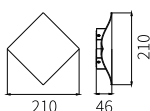

LLO-099R

Watt	Dimension(mm)	LED chip	Material	Body color	CCT
11W	210x46x210	OSRAM	Aluminium	Dark Grey	3000K
CRI	Beam Angle	Luminous Flux	IP		
>80	202°	322lm	IP65