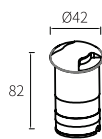

Watt	Dimension(mm)	Cut-Out(mm)	LED chip	Material	CCT
3W	42x82	40	EPISTAR	Aluminium	3000K
CRI	Beam Angle	Luminous Flux	IP	Body color	
≥ 80	60°	300-310lm	IP54	Dark Grey