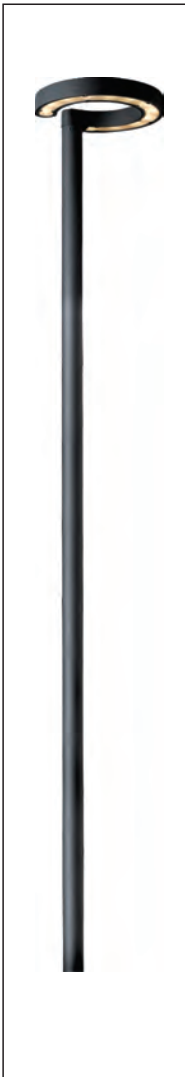

LED Pole Lights

LPL-010

Watt	Dimension(mm)	LED chip	Material	Body color	CCT
12x2W	2200x300	CREE	Die-cast Aluminium	Black	3000K
CRI	Beam Angle	Luminous Flux	IP		
≥ 80	54°	879lm	IP54