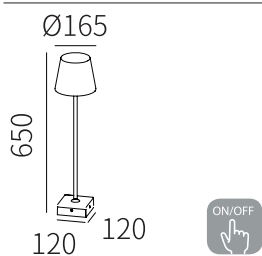

LED Bollard's/wall Light

LLO-079C

Watt	Dimension(mm)	LED chip	Material	Body color	CCT
7W	222x282x165	Philips	Die-cast Aluminium	Dark Grey	3000K
CRI	Beam Angle	Luminous Flux	IP		
≥80	105°	555lm	IP65		

LB-108