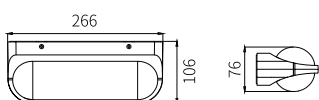

LLO-079B

Watt	Dimension(mm)	LED chip	Material	Body color	CCT
12W	266x106x76	OSRAM	Die-cast aluminium	Dark Grey	3000K
CRI	Beam Angle	Luminous Flux	IP		
≥80	121°	1202lm	IP54