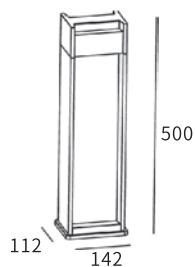

LWO-105

Watt	Dimension(mm)	Cut-Out(mm)	Material	Body color	CCT
7W	142x112x500	/	Aluminium+SPC	Graphite	3000K
CRI	Beam Angle	LED Chip	Luminous Flux	IP	
>80	39°	PHILIPS SMD 2835	319lm	IP54