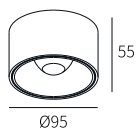

LLO-059F

Watt	Dimension(mm)	LED chip	Material	Body color	CCT
20W	95x55	Lumens	Aluminium	Dark Grey/White	3000K/4000K
CRI	Beam Angle	Luminous Flux	IP		
>90	30°	1198lm	IP54