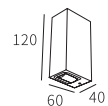

LEO-032A

Watt	Dimension(mm)	LED chip	Material	Body color	CCT
2x3W	40x60x120	Bridgelux	Die-casting	Dark Grey	3000K
CRI	Beam Angle	Luminous Flux	IP		
>80	10/60°	500-550lm	IP54