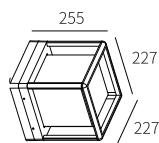

E-27 Bollard's/wall Lites

Dimension(mm)	LED	Material	Body color	CRI	IP
227x227x255	E27 HOLDER	Aluminium+pc	Graphite Black	≥80	IP65

Dimension(mm)	LED	Material	Body color	CRI	IP
170x170x210	E27 HOLDER	Aluminium+pc	Graphite Black	≥80	IP65

Dimension(mm)	LED	Material	Body color	CRI	IP
350x350x395	E27 HOLDER	Aluminium+pc	Graphite Black	≥80	IP65

100-240V
50-60Hz