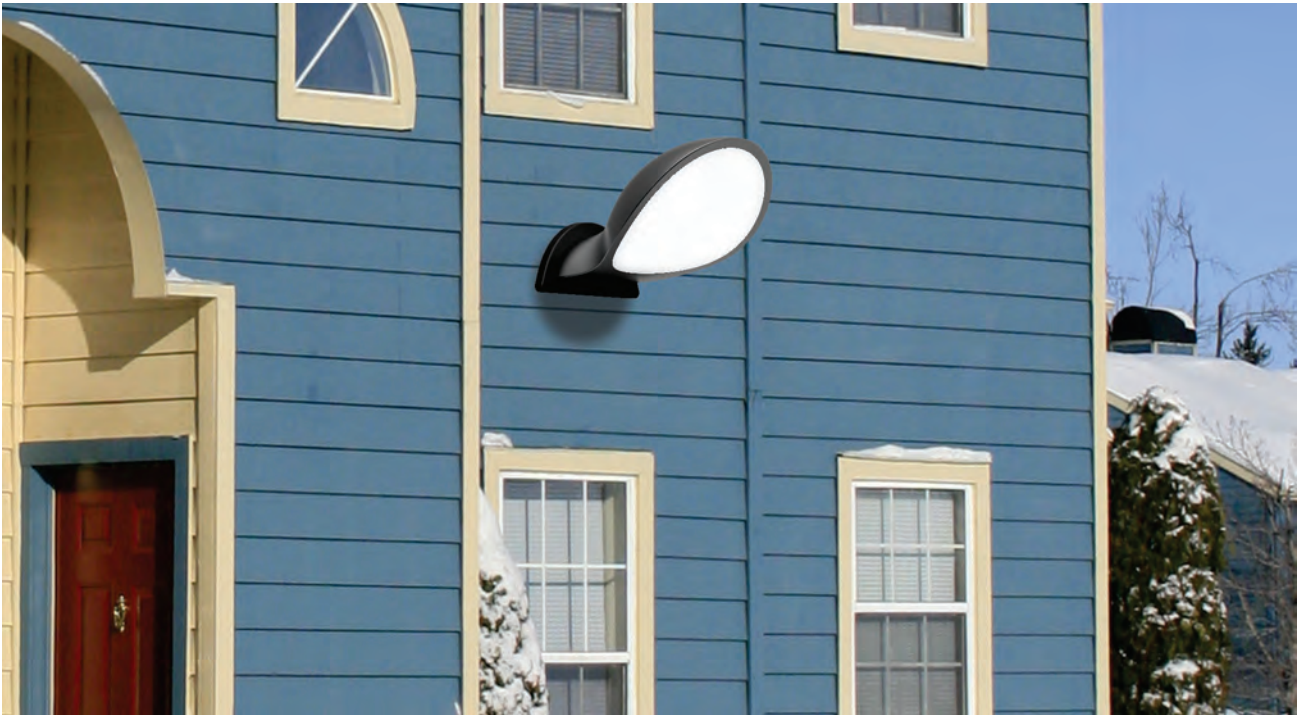

LED Outdoor SMD Wall Light Fixtures

LLO-079

Watt	Dimension(mm)	LED chip	Material	Body color	CCT
10W	185x122x170	EPISTAR	Die-cast aluminium	Dark Grey	3000K
CRI	Beam Angle	Luminous Flux	IP		
≥80	110°	465lm	IP54		

Watt	Dimension(mm)	LED chip	Material	Body color	CCT
7W	210x60x43	OSRAM	Die-cast aluminium	Dark Grey	3000K
CRI	Beam Angle	Luminous Flux	IP		
≥80	114°	310lm	IP54