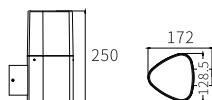

Dimension(mm)	LED	Material	CRI	IP	Body color
250x128.5x172	E27 HOLDER	Aluminium+pc	≥80	IP44	Black