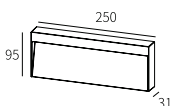

Watt	Dimension(mm)	LED chip	Material	Body color	CCT
9W	250x95x31	PHILIPS-AC LED	Die-cast aluminium	Dark Grey	3000K
CRI	Beam Angle	Luminous Flux	IP		
≥80	47°	487lm	IP65