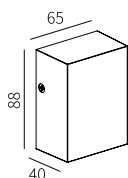

Watt	Dimension(mm)	LED chip	Material	Body color	CCT
1x3W	88x65x40	CREE	Die-cast aluminium	Dark Grey	3000K
CRI	Beam Angle	Luminous Flux	IP		
≥ 80	101°	85lm	IP54