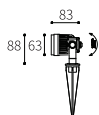

LED Outdoor Lights-economy Series

LEO-001