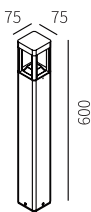

Watt	Dimension(mm)	LED chip	Material	Body color	CCT
5W	600x75x75	Philips AC LED	Die-cast Aluminium	Graphite Black	3000K
CRI	Beam Angle	Luminous Flux	IP		
≥80	43°	195lm	IP54		

LB-054

Watt	Dimension(mm)	LED chip	Material	Body color	CCT
5W	600x75x75	Philips AC LED	Die-cast Aluminium	Graphite Black	3000K
CRI	Beam Angle	Luminous Flux	IP		
≥80	42°	98lm	IP54		