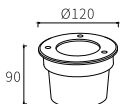

LED Outdoor Lights-economy Series

LEO-106A

Watt	Dimension(mm)	Cut-Out(mm)	LED	Material	Body color
6W	120x90	110-100	EPISTAR	304 stainless steel	Stainless Steel
CRI	Beam Angle	Luminous Flux	IP	CCT	Voltage
≥80	15°	112lm/w	IP68	RGB DM512	24V