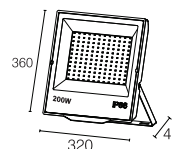

LFL-035

Watt	Dimension(mm)	LED Chip	Material	Body color	CCT
200W	360x320x40	SANAN	Aluminium	Black	6500/3000K
CRI	Beam Angle	Luminous Flux	IP		
>80	120°	80-90lm/w	IP65