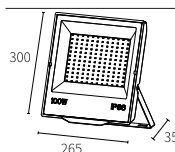

LFL-033

Watt	Dimension(mm)	LED chip	Material	Body color	CCT
100W	300x265x35	LED 2835/DOB	Aluminum	Grey	6500/3000K
CRI	Beam Angle	Luminous Flux	IP		
>80	120°	80-90lm/w	IP66