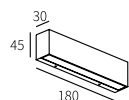

LLO-095

Watt	Dimension(mm)	LED chip	Material	Body color	CCT
7W	180x45x30	Philips-AC LED	Die-cast aluminium	Dark Grey	3000K
CRI	Beam Angle	Luminous Flux	IP		
≥80	90°	233lm	IP65