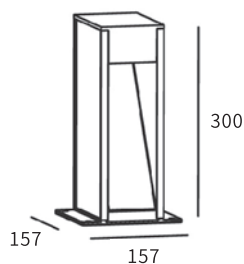

LED OUTDOOR WOODEN FINISH - BOLLARD'S

LWO-103

Watt	Dimension(mm)	Cut-Out(mm)	Material	Body color	CCT
7W	157x157x300	/	Aluminium+SPC	Graphite	3000K
CRI	Beam Angle	LED Chip	Luminous Flux	IP	
>80	45°	PHILIPS SMD 4014	200lm	IP65