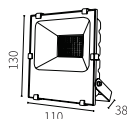

Watt	Dimension(mm)	LED	Material	Body color
10W	110x130x38	Sanan 2835	Die-cast Aluminium+ glass	Black
CCT	CRI	Beam Angle	Luminous Flux	IP
RGB	≥80	110°	100lm/w	IP65