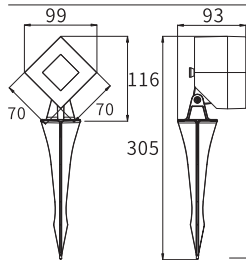

LLO-190

Watt	Dimension(mm)	LED Chip	Material	Body color	CCT
6W	90x90x75	CREE	Aluminium	Dark Grey	2700K
CRI	Beam Angle	Luminous Flux	IP		
>80	15°	680lm	IP65		

LED Outdoor Fixtures-spike/surface

LLO-187

Watt	Dimension(mm)	LED Chip	Material	Body color	CCT
7W	99x93x305	OSRAM	Aluminium	Dark Grey	3000K
CRI	Beam Angle	Luminous Flux	IP		
>80	/	/	IP65		