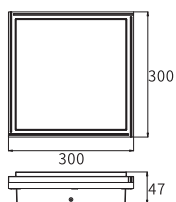

LED Outdoor Surface Light Fixtures

LLO-059K

Watt	Dimension(mm)	LED chip	Material	Body color	CCT
20W	300x300x47	/	Aluminium	Dark Grey	3000K
CRI	Beam Angle	Luminous Flux	IP		
>80	123°	1464lm	IP65