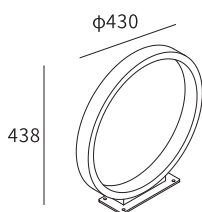

LED Outdoor Bollard's/Wall Lites

LB-169

Watt	Dimension(mm)	Cut-Out(mm)	Material	Body color	CCT
5W	Ø430x438	Surface	Aluminium	Sand Black	3000K
CRI	Beam Angle	LED Chip	Luminous Flux	IP	
>80	/	/	487lm	IP65