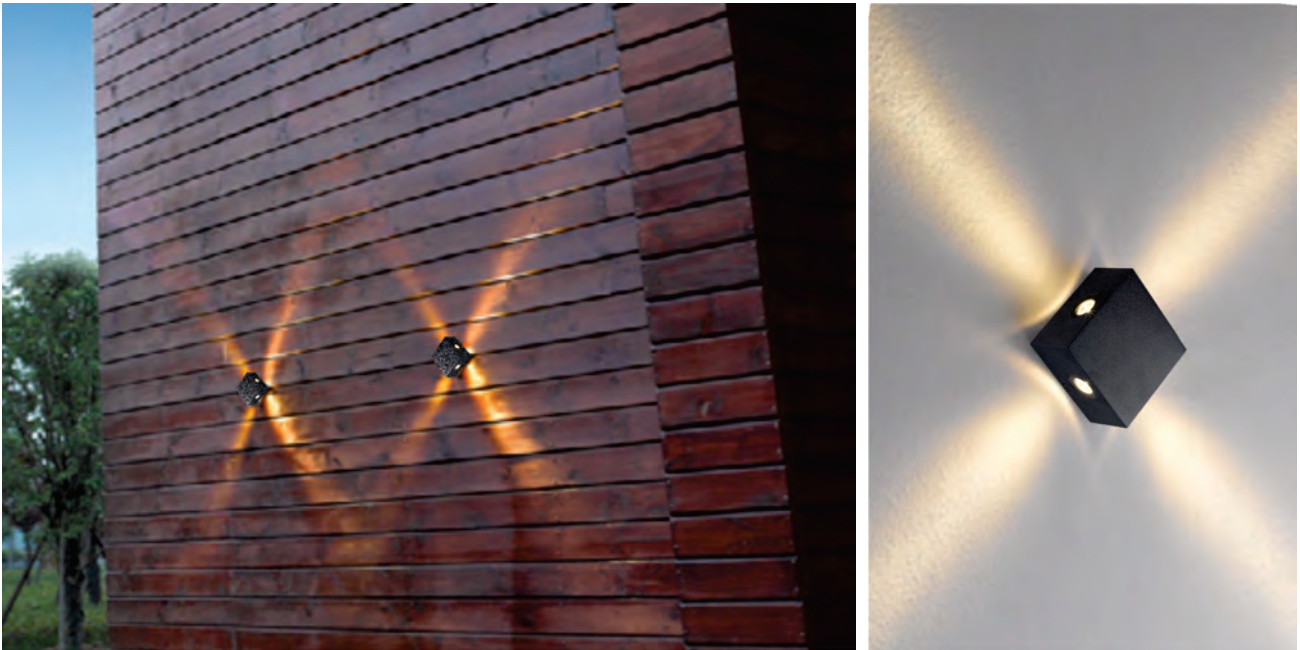

LED Outdoor Wall Light

Control different scenes, flexibly compatible with various spaces
A variety of specifications to meet individual needs

36V
270mA

100-240V
50-60Hz

High-power LED Outdoor Wall Light Fixtures