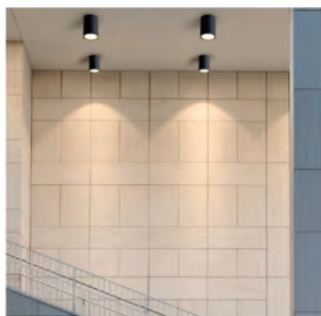

LEO-054

Watt	Dimension(mm)	LED chip	Material	Body color	CCT
14W	90x90x136	CREE	Die-casting	Dark Grey	3000K
CRI	Beam Angle	Luminous Flux	IP		
>80	36°	1120lm	IP54		

LEO-055

Watt	Dimension(mm)	LED chip	Material	Body color	CCT
21W	145x140	CREE	Die-casting	Dark Grey	3000K
CRI	Beam Angle	Luminous Flux	IP		
>80	36°	1680lm	IP54		