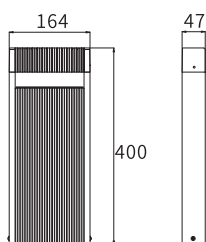

LED Outdoor Bollard's/Wall Lites

LB-163

Watt	Dimension(mm)	Cut-Out(mm)	Material	Body color	CCT
13W	164x47x400	/	Aluminium	Dark Grey	3000K
CRI	Beam Angle	LED Chip	Luminous Flux	IP	
>80	219°	OSRAM	487lm	IP65