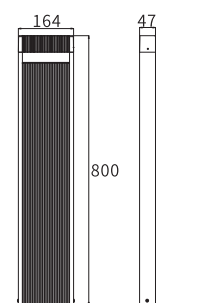

LB-163B

Watt	Dimension(mm)	Cut-Out(mm)	Material	Body color	CCT
13W	164x47x800	/	Aluminium	Dark Grey	3000K
CRI	Beam Angle	LED Chip	Luminous Flux	IP	
>80	219°	OSRAM	487lm	IP65