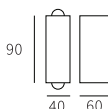

LEO-033

Watt	Dimension(mm)	LED chip	Material	Body color	CCT
3W	40x60x90	CREE	Aluminium	Dark Grey	3000K
CRI	Beam Angle	Luminous Flux	IP		
≥80	5°	360-400lm	IP54