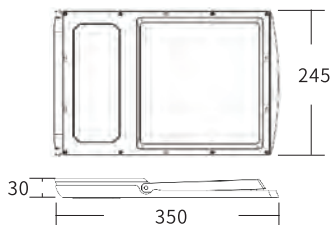

LFL-040

Watt	Dimension(mm)	Cut-Out(mm)	Material	Body color	CCT
200W	245x350x30	/	Aluminium+PC	Grey	6500/3000K
CRI	Beam Angle	LED Chip	Luminous Flux	IP	
>80	90°	SANAN 2835	100-110lm/w	IP66