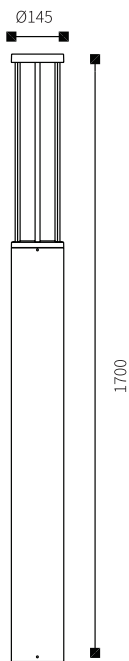

LED Pole Lights

LPL-012

Watt	Dimension(mm)	LED chip	Material	Body color	CCT
18W	145x1700	SMD-EVERLIGHT	Aluminium+pc	Dark Grey	3000K
CRI	Beam Angle	Luminous Flux	IP		
>80	360°	2300lm	IP54