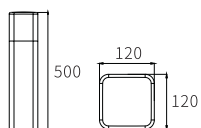

LB-019

Watt	Dimension(mm)	LED	Material	Body color
23W	500x120x120	E27 HOLDER	Aluminium+pc	Graphite Black
CRI	IP			
≥80	IP44