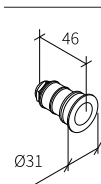

LLO-129C

Watt	Dimension(mm)	Cut-Out(mm)	LED chip	Material	Body color
1W	31x46	29.5x55	EPISTAR	Aluminium	Stainless Steel
CCT	CRI	Beam Angle	Luminous Flux	IP	
3000K	≥80	45°	80lm	IP65