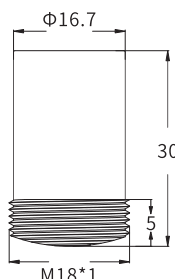

LHR-002

Suit for handrail $\varnothing$ 42~48mm, wall thickness 1.5~2mm; handrail $\varnothing$ 48~100mm, wall thickness 1.5~6mm

Watt	Dimension(mm)	Cut-Out(mm)	Material	Body color	CCT
1.2W	M18x30	$\varnothing$17, M18x1.0	316 Stainless Steel	Silver	3000K
CRI	Beam Angle	LED Chip	Luminous Flux	IP	
>80	Asymmetric55°	CREE	96lm	IP67	

Suit for class 2 power unit, maximum connected power not more than 100W