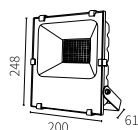

LFL-004A

Watt	Dimension(mm)	LED	Material	Body color
50W	248x200x61	Sanan 2835	Die-cast Aluminium+glass	Black
CCT	CRI	Beam Angle	Luminous Flux	IP
RGB	≥ 80	110°	100lm/w	IP65