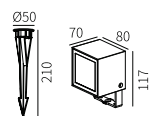

Watt	Dimension(mm)	LED chip	Material	Body color	CCT
1x7W	70x80x117/210x50	CREE	Die-cast Aluminium	Dark Grey	3000K
CRI	Beam Angle	Luminous Flux	IP		
≥ 80	39°	602lm	IP65