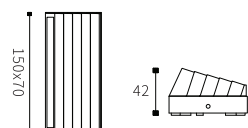

LEO-009

Watt	Dimension(mm)	LED	Material	Body color	CCT
4W	150x70	CREE	Aluminium	Dark Grey	2200/3000K
CRI	Beam Angle	Luminous Flux	IP		
≥ 80	120°	80lm/w	IP44