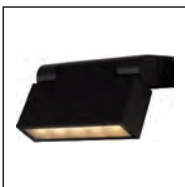

LLO-099F

Watt	Dimension(mm)	LED chip	Material	Body color	CCT
5x2W	185x156x45	CREE	Aluminium+glass	Dark Grey	3000K
CRI	Beam Angle	Luminous Flux	IP		
≥80	26°	724lm	IP54