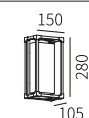

LLO-079M

Watt	Dimension(mm)	LED chip	Material	Body color	CCT
18W	150x105x280	EPISTAR	Aluminium+pc	Dark Grey	3000K
CRI	Beam Angle	Luminous Flux	IP		
>80	120°	1080lm	IP54		

LED Outdoor Wall Light

Control different scenes, flexibly compatible with various spaces
A variety of specifications to meet individual needs

EPISTAR