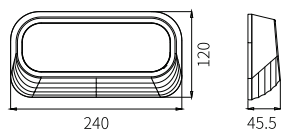

LLO-028

Watt	Dimension(mm)	LED chip	Material	Body color	CCT
12W	219x55x169	EPISTAR	Die-cast aluminium	Dark Grey	3000K
CRI	Luminous Flux	IP			
≥80	621lm	IP54			

LED Outdoor SMD Wall Light Fixtures

LLO-102