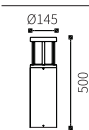

LB-122

Watt	Dimension(mm)	LED chip	Material	Body color	CCT
18W	145x500	SMD-EVERLIGHT	Aluminium+pc	Graphite Black	3000K
CRI	Beam Angle	Luminous Flux	IP		
>80	360°	1062lm	IP54