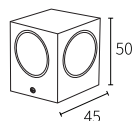

LED Outdoor Surface Wall Light Fixtures-White Body/Grey Body

LLO-139W

Watt	Dimension(mm)	LED chip	Material	Body color
4x1W	45x45xh50	Bridgelux	Aluminium	Dark Grey/White
CCT	CRI	Beam Angle	Luminous Flux	IP
3000K	>80	60°	360-400lm	IP54