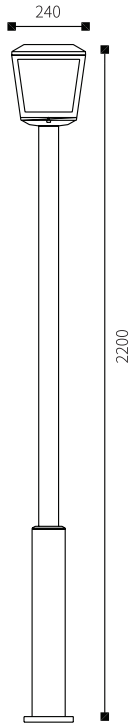

LED Pole Lights

LPL-013

Watt	Dimension(mm)	LED chip	Material	Body color	CCT
18W	240x2200	SMD-EVERLIGHT	Aluminium+pc	Dark Grey	3000K
CRI	Beam Angle	Luminous Flux	IP		
>80	360°	1118lm	IP54