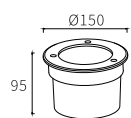

LEO-106

Watt	Dimension(mm)	Cut-Out(mm)	LED chip	Material	Body color
7W	120x90	108	EPISTAR	304 stainless steel	Stainless Steel
CRI	Beam Angle	Luminous Flux	IP	CCT	Voltage
≥80	15°	130lm/w	IP68	RGB	24V

LEO-107A