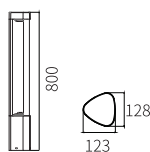

LB-076

Watt	Dimension(mm)	LED chip	Material	Body color	CCT
6W	800x128x123	OSRAM	Aluminium	Graphite Black	3000K
CRI	Beam Angle	Luminous Flux	IP		
≥ 80	175°	254lm	IP54