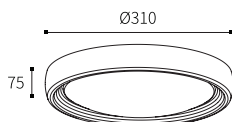

LLO-059J

Watt	Dimension(mm)	LED chip	Material	Body color	CCT
18W	310x75	EPISTAR SMD	ABS+PC	Dark Grey	3000K
CRI	Beam Angle	Luminous Flux	IP		
>80	120°	1300lm	IP65