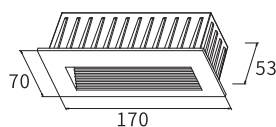

LFO-009

Watt	Dimension(mm)	Cut-Out(mm)	Material	Body color	CCT
5W	170x53x70	161x60x50	Aluminium	Dark Grey	3000K
CRI	Beam Angle	LED Chip	Luminous Flux	IP	
>80	80°	EPISTAR	437.5lm	IP66