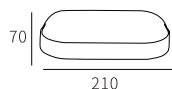

LEO-046

Watt	Dimension(mm)	LED chip	Material	Body color	CCT
15W	47x70x210	EPISTAR	Aluminium+pc	Black/White	3000/6000K
CRI	Beam Angle	Luminous Flux	IP		
≥80	90°	1442lm	IP54