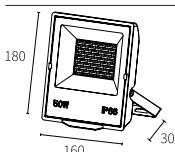

LFL-032

Watt	Dimension(mm)	LED chip	Material	Body color	CCT
50W	180x160x30	LED 2835/DOB	Aluminum	Grey	6500/3000K
CRI	Beam Angle	Luminous Flux	IP		
>80	120°	80-90lm/w	IP66