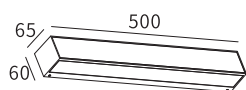

Watt	Dimension(mm)	Cut-Out(mm)	Material	Body color	CCT
20W	500x65x60	/	Aluminium+SPC	Graphite	3000K
CRI	Beam Angle	LED Chip	Luminous Flux	IP	
>80	107°	PHILIPS SMD 2835	1742lm	IP65	

LWO-002
ONEWAY