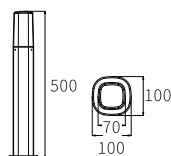

E-27 Bollard's/wall Lites

LB-029

Dimension(mm)	LED	Material	CRI	IP	Body color
300x100x100	E27 HOLDER	Aluminium+pc	≥80	IP44	Graphite Black

LB-029A

Dimension(mm)	LED	Material	CRI	IP	Body color
500x100x100	E27 HOLDER	Aluminium+pc	≥80	IP44	Graphite Black

LB-029B

Dimension(mm)	LED	Material	CRI	IP	Body color
800x100x100	E27 HOLDER	Aluminium+pc	≥80	IP44	Graphite Black

E-27 Bollard's/ wall Lites

Control different scenes, flexibly compatible
with various spaces
A variety of specifications to meet individual needs