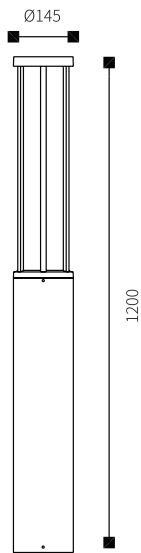

LED Pole Lights

LPL-011

Watt	Dimension(mm)	LED chip	Material	Body color	CCT
36W	145x1200	SMD-EVERLIGHT	Aluminium+pc	Dark Grey	3000K
CRI	Beam Angle	Luminous Flux	IP		
>80	360°	2300lm	IP54