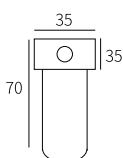

LLO-159E

Watt	Dimension(mm)	Cut-Out(mm)	LED chip	Material	Body color
3W	35x35x70	30x30	CREE	Aluminium+pc	Stainless Steel
CCT	CRI	Beam Angle	Luminous Flux	IP	
3000K	≥80	60°	300-310lm	IP65