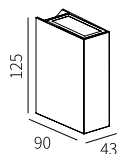

Watt	Dimension(mm)	LED chip	Material	Body color	CCT
2x4W	125x90x43	CREE	Die-cast aluminium	Dark Grey	3000K
CRI	Beam Angle	Luminous Flux	IP		
≥ 80	50°	320lm	IP54