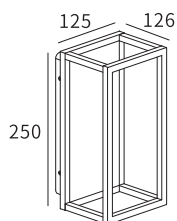

Watt	Dimension(mm)	Cut-Out(mm)	Material	Body color	CCT
5.5W	130x42x133	/	Aluminium+SPC	Graphite	3000K
CRI	Beam Angle	LED Chip	Luminous Flux	IP	
>80	59°	PHILIPS SMD 2835	250lm	IP65	

LWO-010
BACKLIGHT