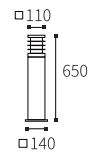

LB-002

Watt	Dimension(mm)	LED	Material	Body color
18W	650x110	E27 HOLDER	Aluminium+glass	Graphite Black
CRI ≥80	IP IP44