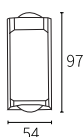

LLO-139Q

Watt	Dimension(mm)	LED chip	Material	Body color
2x1W+1W	97x50x54	Bridgelux	Aluminium	Dark Grey
CCT	CRI	Beam Angle	Luminous Flux	IP
3000K	>80	60°	270-300lm	IP54