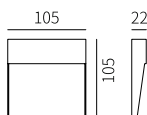

LLO-159K

Watt	Dimension(mm)	LED chip	Material	Body color	CCT
3W	110x22	EPISTAR	Aluminium+pc	Dark Grey	3000K
CRI	Beam Angle	Luminous Flux	IP		
>80	120°	180lm	IP54		

LLO-159L

Watt	Dimension(mm)	LED chip	Material	Body color	CCT
6W	160x30	EPISTAR	Aluminium+pc	Dark Grey	3000K
CRI	Beam Angle	Luminous Flux	IP		
>80	120°	360lm	IP54		

LLO-159M

Watt	Dimension(mm)	LED chip	Material	Body color	CCT
3W	105x22x105	EPISTAR	Aluminium+pc	Dark Grey	3000K
CRI	Beam Angle	Luminous Flux	IP		
>80	120°	180lm	IP54		

LLO-159N

Watt	Dimension(mm)	LED chip	Material	Body color	CCT
6W	160x30x160	EPISTAR	Aluminium+pc	Dark Grey	3000K
CRI	Beam Angle	Luminous Flux	IP		
>80	120°	360lm	IP54		