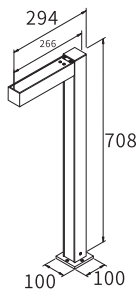

LWO-107

Watt	Dimension(mm)	Cut-Out(mm)	Material	Body color	CCT
6W	266x100x708	/	Aluminium	Black+Wood Grain	3000K
CRI	Beam Angle	LED Chip	Luminous Flux	IP	
>80	50°	OSRAM	435lm	IP65