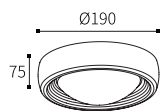

LED Outdoor Surface Light Fixtures

LLO-059H

Watt	Dimension(mm)	LED chip	Material	Body color	CCT
8W	190x75	EPISTAR SMD	ABS+PC	Dark Grey	3000K
CRI	Beam Angle	Luminous Flux	IP		
>80	120°	580lm	IP65