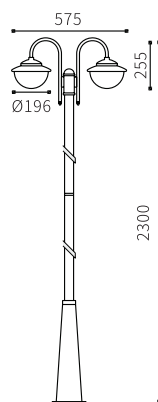

LPL-005

Watt	Dimension(mm)	LED chip	Material	Body color	CCT
2x9W	2300x575	EVERLIGHT	Aluminium+pc	Black	3000K
CRI	Beam Angle	Luminous Flux	IP		
≥80	132°	2177lm	IP54