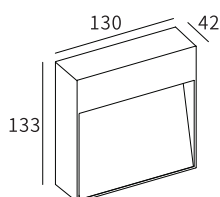

LED OUTDOOR WOODEN FINISH - WALLITE'S

LWO-009
ONEWAY

Watt	Dimension(mm)	Cut-Out(mm)	Material	Body color	CCT
5.5W	130x42x133	/	Aluminium+SPC	Graphite	3000K
CRI	Beam Angle	LED Chip	Luminous Flux	IP	
>80	59°	PHILIPS SMD 2835	250lm	IP65	

Watt	Dimension(mm)	Cut-Out(mm)	Material	Body color	CCT
7W	125x126x250	/	Aluminium+SPC	Graphite	3000K
CRI	Beam Angle	LED Chip	Luminous Flux	IP	
>80	66°	PHILIPS SMD 2835	234lm	IP54