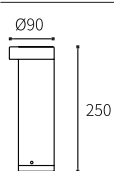

LB-032

Watt	Dimension(mm)	LED chip	Material	Body color	CCT
7W	250x90	CREE	Aluminium+glass	Graphite Black	3000K
CRI	Beam Angle	Luminous Flux	IP		
≥80	55°	477lm	IP54