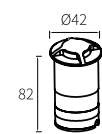

Watt	Dimension(mm)	Cut-Out(mm)	LED chip	Material	CCT
3W	42x82	40	EPISTAR	Aluminium	3000K
CRI	Beam Angle	Luminous Flux	IP	Body color	
≥ 80	60°	300-310lm	IP54	Dark Grey	

36V
270mA

85-265V
50-60Hz

EPISTAR