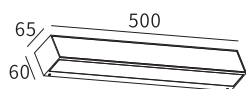

LED OUTDOOR WOODEN LIGHTS SERIES

— —

Highlight minimalist wall lamp
Wide range of lighting/waterproof/easy to install

LED OUTDOOR WOODEN FINISH - WALLITE'S

LWO-001
UP/DOWN

Watt	Dimension(mm)	Cut-Out(mm)	Material	Body color	CCT
20W	500x65x60	/	Aluminium+SPC	Graphite	3000K
CRI	Beam Angle	LED Chip	Luminous Flux	IP	
>80	107°	PHILIPS SMD 2835	1742lm	IP65	