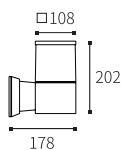

LWL-002

Dimension(mm)	LED	CRI	Material	IP	Body color
108x178x202	E27 HOLDER	≥80	Aluminium+pc	IP44	Black