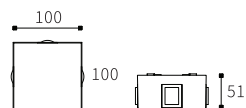

LEO-007

Watt	Dimension(mm)	LED	Material	Body color	CCT
4x3W	100x100x51	CREE	Aluminium	Dark Grey	3000K
CRI	Beam Angle	Luminous Flux	IP		
≥80	15°	80lm/w	IP44