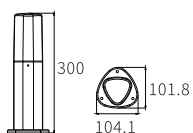

E-27 Bollard's/wall Lites

LB-023