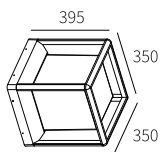

Dimension(mm)	LED	Material	Body color	CRI	IP
170x170x210	E27 HOLDER	Aluminium+pc	Graphite Black	≥80	IP65

LB-121