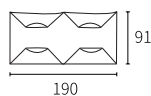

LED Outdoor Surface Wall Light Fixtures-White Body/Grey Body

LLO-139K