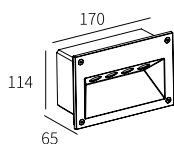

LLO-143

Watt	Dimension(mm)	Cut-Out(mm)	LED chip	Material	Body color
4x1W	114x170x65	107x163x62	CREE	Die-cast Aluminium	Dark Grey
CCT	CRI	Beam Angle	Luminous Flux	IP	
3000K	≥80	31°	327lm	IP65	

LLO-144

Watt	Dimension(mm)	Cut-Out(mm)	LED chip	Material	Body color
6x1W	114x226x65	107x219x62	CREE	Die-cast Aluminium	Dark Grey
CCT	CRI	Beam Angle	Luminous Flux	IP	
3000K	≥80	29°	529lm	IP65	