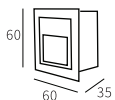

LEO-034

Watt	Dimension(mm)	Cut-Out(mm)	LED	Material	Body color
3W	60x60x35	45x45	Bridgelux	Aluminium	Dark Grey/White
CRI	Beam Angle	Luminous Flux	IP	CCT	
≥80	90°	270-280lm	IP54	3000K