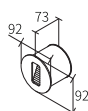

LLO-159A

Watt	Dimension(mm)	Cut-Out(mm)	LED chip	Material	Body color
5W	92x73	80x70	EPISTAR COB	Aluminium+pc	Stainless Steel
CCT	CRI	Beam Angle	Luminous Flux	IP	
3000K	≥80	45°	610lm	IP65