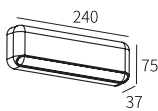

LED Outdoor Step Light Fixtures-surface

LLO-1590

Watt	Dimension(mm)	LED chip	Material	Body color	CCT
3W	155x37x75	EPISTAR	Aluminium+pc	Dark Grey	3000K
CRI	Beam Angle	Luminous Flux	IP		
>80	120°	180lm	IP65		

LLO-159P

Watt	Dimension(mm)	LED chip	Material	Body color	CCT
5W	240x37x75	EPISTAR	Aluminium+pc	Dark Grey	3000K
CRI	Beam Angle	Luminous Flux	IP		
>80	120°	300lm	IP65		

LLO-159Q

Watt	Dimension(mm)	LED chip	Material	Body color	CCT
13W	250x100x46	OSRAM	Aluminium	Dark Grey	3000K
CRI	Beam Angle	Luminous Flux	IP		
>80	69°	192lm	IP65