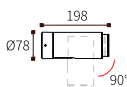

LED Outdoor Fixtures-spike/surface

LLO-182

Watt	Dimension(mm)	LED chip	Material	Body color	CCT
12W	90x139x173	CREE	Aluminium+glass	Dark Grey	3000K
CRI	Beam Angle	Luminous Flux	IP		
>80	13°	1077lm	IP65		

LLO-183

Watt	Dimension(mm)	LED chip	Material	Body color	CCT
12W	88x153x317	CREE	Aluminium+glass	Dark Grey	3000K
CRI	Beam Angle	Luminous Flux	IP		
>80	13°	1077lm	IP65		

LLO-184

Watt	Dimension(mm)	LED chip	Material	Body color	CCT
7W	198x78	CREE	Aluminium/PMMA	Dark Grey	3000K
CRI	Beam Angle	Luminous Flux	IP		
>80	18-45°	636lm	IP54		

LLO-185

Watt	Dimension(mm)	LED chip	Material	Body color	CCT
7W	332x164x77	CREE	Aluminium/PMMA	Dark Grey	3000K
CRI	Beam Angle	Luminous Flux	IP		
>80	18-45°	636lm	IP54		

100-240V
50-60Hz