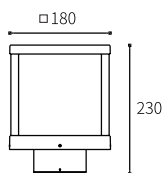

LED Bollard's/wall Light

LB-036