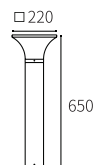

LB-014

Dimension(mm)	LED	Material	Body color
650x220	E27 HOLDER	Aluminium+pc	Graphite Black
CRI ≥80	IP IP44		

110-130V
50-60Hz

200-240V
50-60Hz