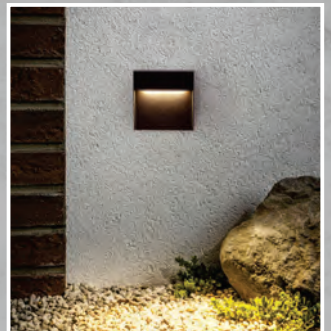

LED Outdoor Wall Light

Control different scenes, flexibly compatible
with various spaces
A variety of specifications to meet individual needs

LED Outdoor Step Light Fixtures-surface

LLO-159H

Watt	Dimension(mm)	LED chip	Material	Body color	CCT
2W	128x30	EPISTAR	ABS+PC	Dark Grey	3000K
CRI	Beam Angle	Luminous Flux	IP		
>80	120°	120lm	IP65		