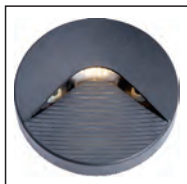

LED Outdoor Wall Light

Control different scenes, flexibly compatible
with various spaces
A variety of specifications to meet individual needs

LED Outdoor Step Light Fixtures-surface

LLO-159H

Watt	Dimension(mm)	LED chip	Material	Body color	CCT
2W	128x30	EPISTAR	ABS+PC	Dark Grey	3000K
CRI	Beam Angle	Luminous Flux	IP		
>80	120°	120lm	IP65		