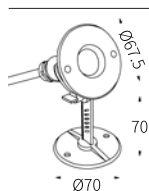

Outdoor Underwater Lights-24v With IP68 Connector-without Driver

LSP-021

Watt	Dimension(mm)	LED Chip	Material	Body color	CCT
1x2W	70x70x67.5	OSRAM	316# Stainless Steel	Stainless Steel	3000K
CRI	Beam Angle	Luminous Flux	IP		
>80	30°	262.5lm	IP66