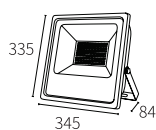

LFL-016

Watt	Dimension(mm)	LED	Material	Body color	CCT
200W	345x335x84	SANAN 5730	Die-cast Aluminium+glass	Black	3000/6000K
CRI	Beam Angle	Luminous Flux	IP		
≥80	110°	100lm/w	IP65