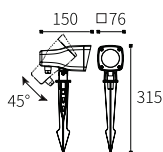

LED Garden Light Fixture With Spike/base(IP68 Connectors)

LLO-160

Watt	Dimension(mm)	LED chip	Material	Body color	CCT
7W	315x76x150	CREE	Aluminium+glass	Dark Grey	3000K
CRI	Beam Angle	Luminous Flux	IP		
≥80	23°	433lm	IP65