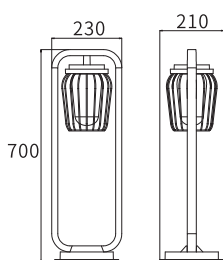

E-27 Bollard's/wall Lights

LB-162

Watt	Dimension(mm)	Cut-Out(mm)	Material	Body color	CCT
Max 23W	230x210x700	/	Aluminium	Dark Grey	/
CRI	Beam Angle	LED Chip	Luminous Flux	IP	
/	/	E27	/	IP54