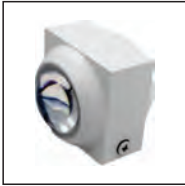

LED Outdoor Surface Wall Light Fixtures-White Body/Grey Body

LLO-139U