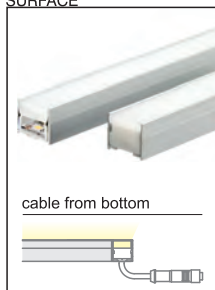

LED OUTDOOR SURFACE / CONCEALED / ELEVATION - UNDERGROUND-DRIVEOVER LIGHTS

LLU-001
SURFACE

Watt	Dimension(mm)	Cut-Out(mm)	Material	Body color	CCT
4.5W	300X24.7X20.9	28x20.9	Aluminium Profile+PMMA	White	3000K
CRI	Beam Angle	LED Chip	Luminous Flux	IP	
>80	110°	Hongli	303.6lm	IP67	

Suit for class 2 power unit, maximum connected power not more than 100W