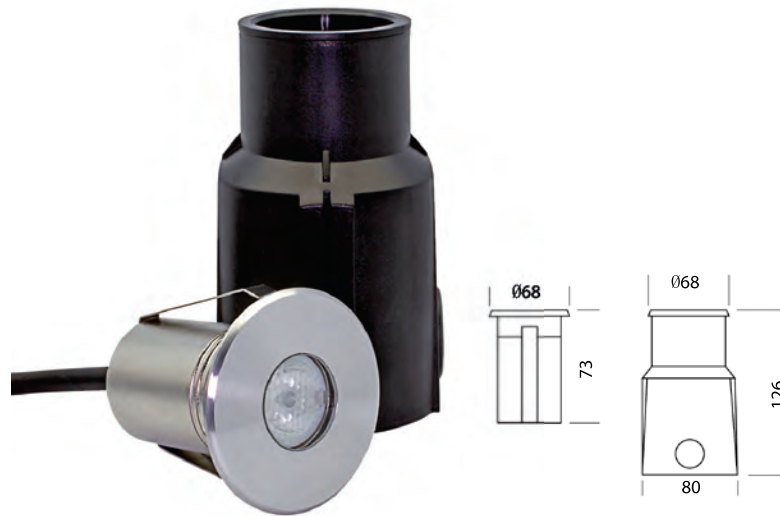

Outdoor Underwater Lights-24v With IP68 Connector-without Driver

LSP001