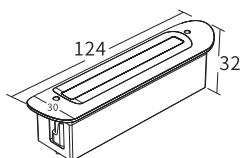

LHR-006

Suit for handrail Ø48-52mm,
wall thickness 0.8-3.0mm

Watt	Dimension(mm)	Cut-Out(mm)	Material	Body color	CCT
4W	124x30x32	102x28	Aluminium	Matt Silver	3000K
CRI	Beam Angle	LED Chip	Luminous Flux	IP	
>80	10x100°	CREE	159.07lm	IP65	

Suit for class 2 power unit, maximum connected power not more than 100W