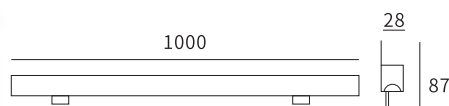

24V LED OUTDOOR SERIES

LLO24V-7
WITH VISOR

Watt	Dimension(mm)	Cut-Out(mm)	Material	Body color	CCT
24W	28x87x1000	/	Aluminium	Iron Grey	2200K/3000K
CRI	Beam Angle	LED Chip	Luminous Flux	IP	
>80	15°/45°	OSRAM	3120lm	IP65