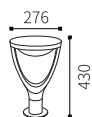

LED Outdoor Bollard's/wall Lights

LB-148

Watt	Dimension(mm)	LED chip	Material	Body color	CCT
24W	276x140x430	EVERLIGHT SMD LED	Aluminum + PC	Graphite Black	3000K
CRI	Beam Angle	Luminous Flux	IP		
≥80	144°	1850lm	IP65