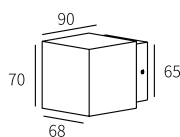

LLO-093

Watt	Dimension(mm)	LED chip	Material	Body color	CCT
1x4W	70x68x90	CREE	Die-cast aluminium	Dark Grey	3000K
CRI	Beam Angle	Luminous Flux	IP		
≥80	38°	273lm	IP54