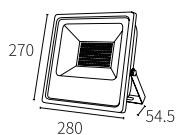

LFL-015

Watt	Dimension(mm)	LED	Material	Body color	CCT
100W	280x270x54.5	SANAN 5730	Die-cast Aluminium+glass	Black	3000/6000K
CRI	Beam Angle	Luminous Flux	IP		
≥80	110°	100lm/w	IP65