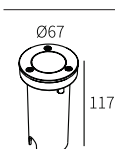

LLO-129

Watt	Dimension(mm)	Cut-Out(mm)	LED chip	Material	Body color
1W	117x67	63x114	CREE	Aluminium+pc	Stainless Steel
CCT	CRI	Beam Angle	Luminous Flux	IP	
3000K	≥80	28°	89lm	IP65