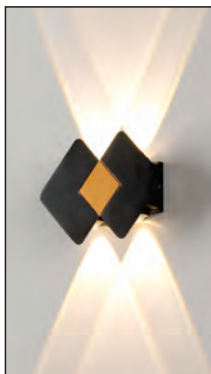

LED OUTDOOR PATTERN LIGHT SERIES

LLO-139ZA
DOT OVER LENSE

Watt	Dimension(mm)	LED Chip	Material	Body color	CCT
4x1W	145x100x35	/	Aluminium	Black+Gold	3000K
CRI	Beam Angle	Luminous Flux	IP		
>80	60°	360-400lm	IP54