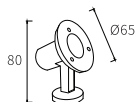

LEO-100

Watt	Dimension(mm)	LED chip	Material	Body color	CCT
2W	65x80	Bridgelux	304 stainless steel	Stainless Steel	2700K
CRI	Beam Angle	Luminous Flux	IP	Voltage	
≥80	15°	130lm/w	IP68	24V