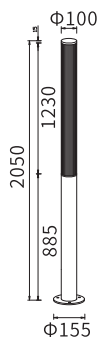

LPL-023
RIBBED PRISMATIC

Watt	Dimension(mm)	Cut-Out(mm)	Material	Body color	CCT
100W	155x2050	/	Aluminium+Acrylic	Black	3000K
CRI	Beam Angle	LED Chip	Luminous Flux	IP	
> 80	360°	SMD	8750lm	IP65