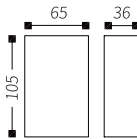

Watt	Dimension(mm)	LED chip	Material	Body color	CCT
2x1W	105x65x36	CREE	Aluminium+glass	Dark Grey	3000K/6000K
CRI	Beam Angle	Luminous Flux	IP		
≥ 80	53°	220lm/240lm	IP54