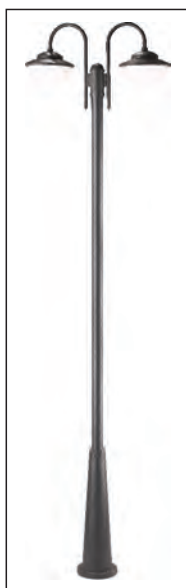

LPL-005

Watt	Dimension(mm)	LED chip	Material	Body color	CCT
2x9W	2300x575	EVERLIGHT	Aluminium+pc	Black	3000K
CRI	Beam Angle	Luminous Flux	IP		
≥80	132°	2177lm	IP54