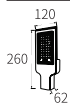

LED Street Lights

LST-001

Watt	Dimension(mm)	LED	Material	Body color	CCT
18W	260x120x62	Sanan 3030	Die-cast Aluminium+pc	Black	3000/6000K
CRI	Beam Angle	Luminous Flux	IP		
≥80	110°	100lm/w	IP67