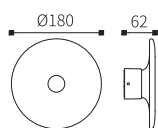

Watt	Dimension(mm)	LED	Material	Body color
10W	180x62	SMD LED	Aluminium/PC	Dark Grey
CRI	Beam Angle	Lumens	IP	
≥ 80	99°	936lm	IP54