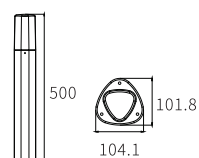

E-27 Bollard's/wall Lites

LB-023

Dimension(mm)	LED	Material	CRI	IP	Body color
300x101.8x104.1	E27 HOLDER	Aluminium+ pc	≥80	IP44	Graphite Black

LB-024

Dimension(mm)	LED	Material	CRI	IP	Body color
500x101.8x104.1	E27 HOLDER	Aluminium+ pc	≥80	IP44	Graphite Black

LB-025

Dimension(mm)	LED	Material	CRI	IP	Body color
800x101.8x104.1	E27 HOLDER	Aluminium+ pc	≥80	IP44	Graphite Black

100-240V
50-60Hz