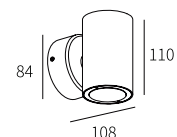

High-power LED Outdoor Wall Light Fixtures

LLO-031

Watt	Dimension(mm)	LED chip	Material	Body color	CCT
2x7W	135x135x96	CREE	Die-cast aluminium	Dark Grey	3000K
CRI	Beam Angle	Luminous Flux	IP		
≥80	18°	1153lm	IP54		

LLO-032

Watt	Dimension(mm)	LED chip	Material	Body color	CCT
1x7W	100x135x96	CREE	Die-cast aluminium	Dark Grey	3000K
CRI	Beam Angle	Luminous Flux	IP		
≥80	18°	540lm	IP54		

LLO-033

Watt	Dimension(mm)	LED chip	Material	Body color	CCT
3x1W	85x106x84	CREE	Die-cast aluminium	Dark Grey	3000K
CRI	Beam Angle	Luminous Flux	IP		
≥80	24°	211lm	IP54		

LLO-034

Watt	Dimension(mm)	LED chip	Material	Body color	CCT
6x1W	110x108x84	CREE	Die-cast aluminium	Dark Grey	3000K
CRI	Beam Angle	Luminous Flux	IP		
≥80	25°	368lm	IP54		

High-power LED Outdoor Wall Light Fixtures