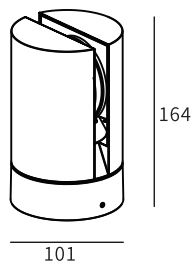

LLWW-021

BUILDING ELEVATION/WINDOW LIGHT ROTATABLE

Watt	Dimension(mm)	Cut-Out(mm)	Material	Body color	CCT
5W	101x101x164	/	Metal	Graphite	3000K
CRI	Beam Angle	LED Chip	Luminous Flux	IP	
>80	52°	CREE	138lm	IP54	

220-240V
50-60Hz

85-265V
50-60Hz