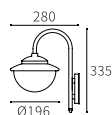

LWL-050

Dimension(mm)	LED	Material	Body color	CRI	IP
155x115x85	GU10	Aluminium+glass	Black	≥80	IP54

LED Pole Lights

LED Pole Lights

LLO-072

Watt	Dimension(mm)	LED chip	Material	Body color	CCT
9W	335x280x196	EVERLIGHT	Aluminium+pc	Dark Grey	3000K
CRI	Beam Angle	Luminous Flux	IP		
≥80	132°	1088lm	IP54		