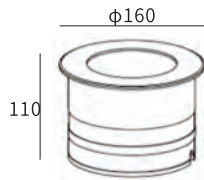

LLO24V-22

Watt	Dimension(mm)	Cut-Out(mm)	Material	Body color	CCT
6W	Ø110x100	Ø100	Stainless Steel	Stainless Steel	2700K
CRI	Beam Angle	LED Chip	Luminous Flux	IP	
>80	15°	CREE	380lm	IP65	

LLO24V-23

Watt	Dimension(mm)	Cut-Out(mm)	Material	Body color	CCT
12W	Ø160x110	Ø150	Stainless Steel	Stainless Steel	2700K
CRI	Beam Angle	LED Chip	Luminous Flux	IP	
>80	15°	CREE	720lm	IP65	