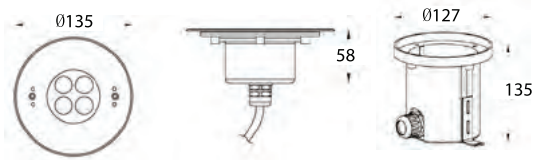

Outdoor Underwater Lights-24v With IP68 Connector-without Driver

LSP001

LSP005

LSP009

LSP-001/005/009

Item	Watt	Dimension (mm)	Cut-Out (mm)	LED chip	Material	Body color	CCT	CRI	Beam Angle	IP	Voltage
LSP-001	2w	68x73 68x 126x80	80x126	OSRAM	316# stainless steel	Silver	3000K	≥80	30°	IP68	24V
LSP-005	4x2w	135x58	127x 135	OSRAM	316# stainless steel	Silver	3000K	≥80	30°	IP68	24V
LSP-009	6x2w	180x54	150x165	OSRAM	316# stainless steel	Silver	3000K	≥80	30°	IP68	24V