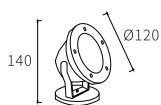

LEO-102A

Watt	Dimension(mm)	LED chip	Material	Body color	CCT
6W	120x140	EPILEDS	304 stainless steel	Stainless Steel	RGB DMX512
CRI	Beam Angle	Luminous Flux	IP	Voltage	
≥80	15°	112lm/w	IP68	24V