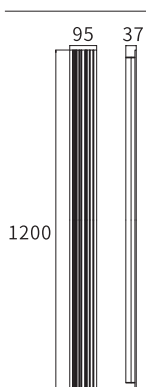

LED Outdoor SMD Wall Light Fixtures

LLO-079A

Watt	Dimension(mm)	LED chip	Material	Body color	CCT
10W	222x118x65.5	EPISTAR	Die-cast aluminium	Dark Grey	3000K
CRI	Beam Angle	Luminous Flux	IP		
≥80	127°	1081lm	IP54		

LLO-079L

Watt	Dimension(mm)	LED chip	Material	Body color	CCT
18W	200x105x200	EPISTAR	Aluminium+pc	Dark Grey	3000K
CRI	Beam Angle	Luminous Flux	IP		
>80	120°	1080lm	IP54		

LLO-079M

Watt	Dimension(mm)	LED chip	Material	Body color	CCT
18W	150x105x280	EPISTAR	Aluminium+pc	Dark Grey	3000K
CRI	Beam Angle	Luminous Flux	IP		
>80	120°	1080lm	IP54		

LLO-079Y

Watt	Dimension(mm)	LED chip	Material	Body color	CCT
20W	95x37x1000	OSRAM	Aluminium	Dark Grey	3000K
CRI	Beam Angle	Luminous Flux	IP		
>80	78°	847lm	IP65		

LED Outdoor Wall Light Light Fixtures

LLO-079Z

Watt	Dimension(mm)	LED chip	Material	Body color	CCT
26W	95x37x1200	OSRAM	Aluminium	Dark Grey	3000K
CRI	Beam Angle	Luminous Flux	IP		
>80	78°	1079lm	IP65		

LLO-0790

Watt	Dimension(mm)	LED chip	Material	Body color	CCT
20W	75x45x530	OSRAM	Aluminium	Dark Grey	3000K
CRI	Beam Angle	Luminous Flux	IP		
>80	120°	/	IP54		