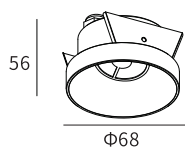

LLF-317

Watt	Dimension(mm)	Cut-Out(mm)	Material	Body color	CCT
5W	Ø68x56	/	Aluminium	Black/White	2700K/3000K/4000K/5000K
CRI	Beam Angle	LED Chip	Luminous Flux	IP	
>90	20°/30°	/	236lm	IP54