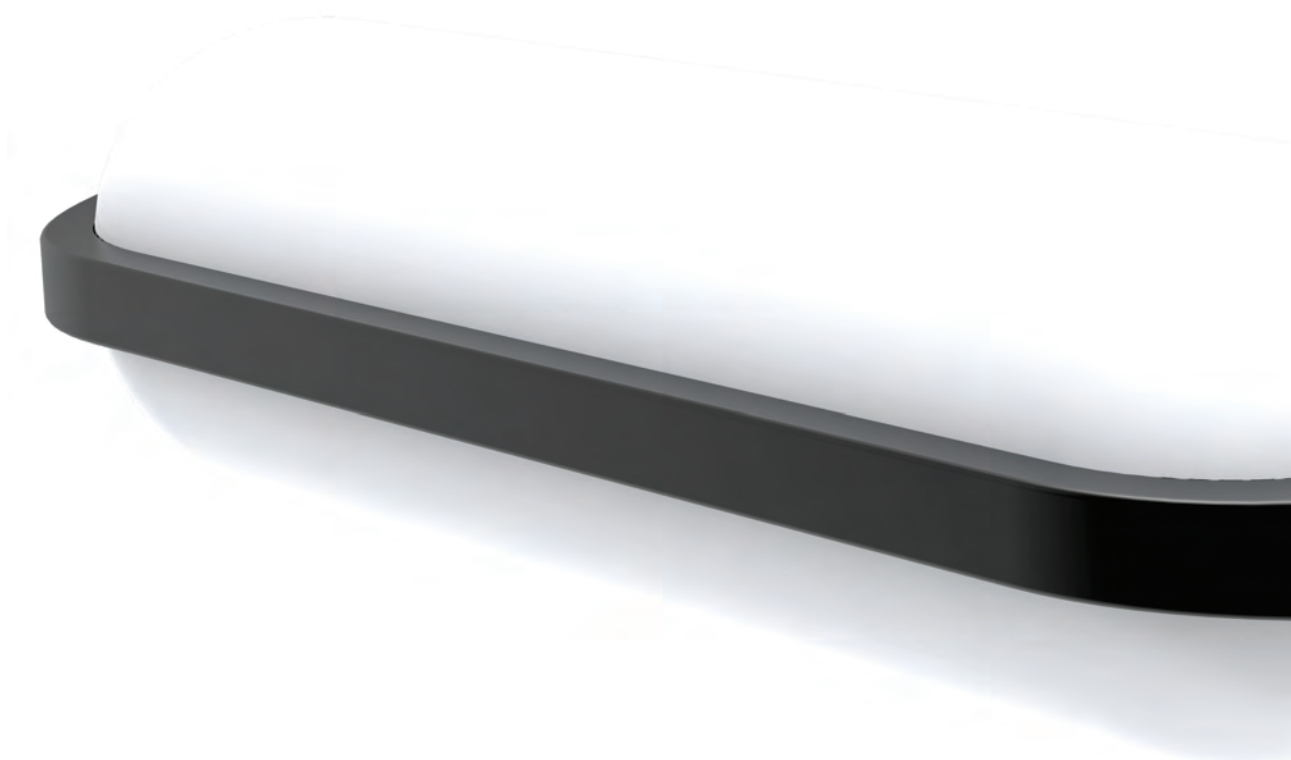

LED Outdoor SMD Wall Light Fixtures

LLO-079A

Watt	Dimension(mm)	LED chip	Material	Body color	CCT
10W	222x118x65.5	EPISTAR	Die-cast aluminium	Dark Grey	3000K
CRI	Beam Angle	Luminous Flux	IP		
≥80	127°	1081lm	IP54		