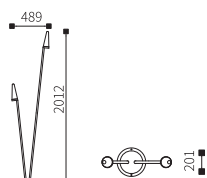

LED Outdoor Bollard's/Wall Lites

Watt	Dimension(mm)	LED	Material	Body color
6W	78x1500	CREE LED	Aluminium/Glass	Graphite Black
CRI	Beam Angle	Lumens	IP	
≥ 80	36°	596lm	IP54	

LB-155

Watt	Dimension(mm)	LED	Material	Body color
12W	201x489x2012	CREE LED	Aluminium/Glass	Graphite Black
CRI	Beam Angle	Lumens	IP	
≥ 80	36°	1190lm	IP54	

Watt	Dimension(mm)	LED	Material	Body color
24W	326x404x2012	CREE LED	Aluminium/Glass	Graphite Black
CRI	Beam Angle	Lumens	IP	
≥ 80	36°	1780lm	IP54	

100-240V
50-60Hz