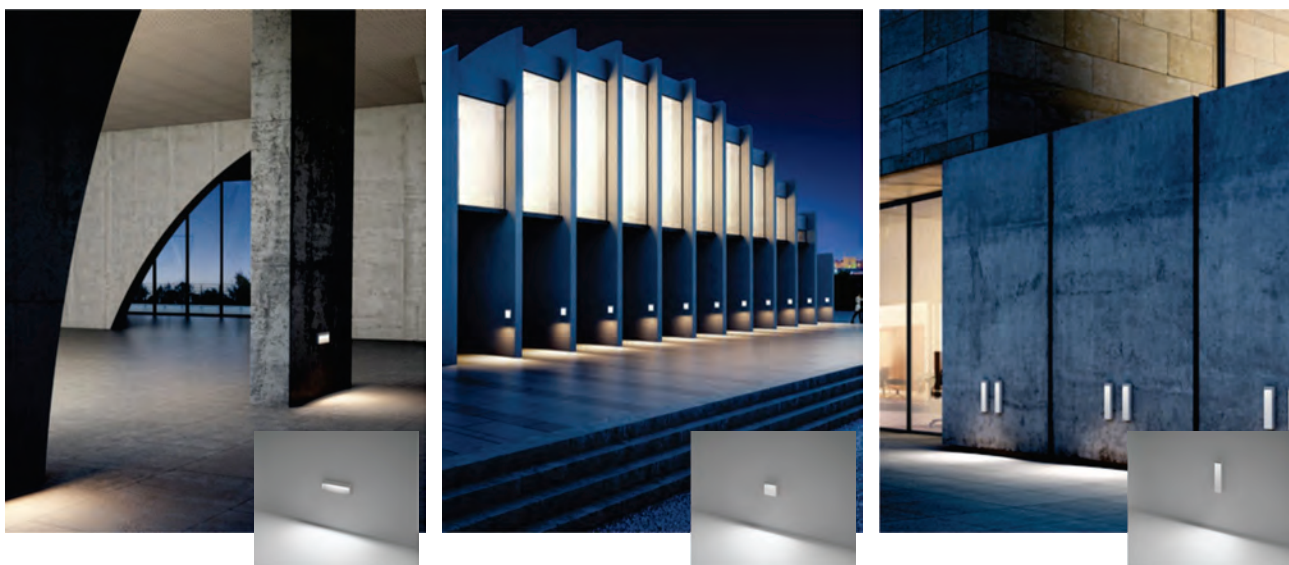

LED Outdoor Step Light Fixtures-surface

LLO-152

Watt	Dimension(mm)	LED chip	Material	Body color	CCT
4W	95x95x31	PHILIPS-AC LED	Die-cast aluminium	Dark Grey	3000K
CRI	Beam Angle	Luminous Flux	IP		
≥80	33°	185lm	IP65		

Watt	Dimension(mm)	LED chip	Material	Body color	CCT
9W	250x95x31	PHILIPS-AC LED	Die-cast aluminium	Dark Grey	3000K
CRI	Beam Angle	Luminous Flux	IP		
≥80	47°	487lm	IP65		

Watt	Dimension(mm)	LED chip	Material	Body color	CCT
8W	250x65x31	PHILIPS-AC LED	Die-cast aluminium	Dark Grey	3000K
CRI	Beam Angle	Luminous Flux	IP		
≥80	53°	250lm	IP65		

220-240V
50-60Hz

PHILIPS