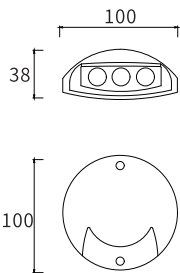

Watt	Dimension(mm)	Cut-Out(mm)	Material	Body color	CCT
2W	92x92x125x33	/	Aluminium	Iron Gray	2700K
CRI	Beam Angle	LED Chip	Luminous Flux	IP	
>80	15°	CREE	120lm	IP65	

LLWW-020
STAIR CASE / ONE DIRECTIONAL PATHWAY