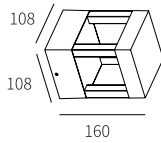

LL0-014

Watt	Dimension(mm)	LED chip	Material	Body color	CCT
7W	160x108x108	CREE	Die-cast Aluminium	Dark Grey	3000K
CRI	Beam Angle	Luminous Flux	IP		
≥80	36°	353lm	IP54		

LB-058

Watt	Dimension(mm)	LED chip	Material	Body color	CCT
7W	200x108x108	CREE	Die-cast Aluminium	Graphite Black	3000K
CRI	Beam Angle	Luminous Flux	IP		
≥80	38°	400lm	IP54		