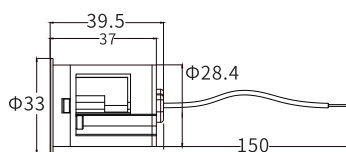

LHR-003

Suit for standard $\geq$ 50 x 50mm square or rectangel handrail, wall thickness 0.8~3mm

Watt	Dimension(mm)	Cut-Out(mm)	Material	Body color	CCT
1.5W	$\varnothing$33x39.5	$\varnothing$30	Aluminium	Matt Silver	3000K
CRI	Beam Angle	LED Chip	Luminous Flux	IP	
>80	Asymmetric65°	CREE	100.27lm	IP67