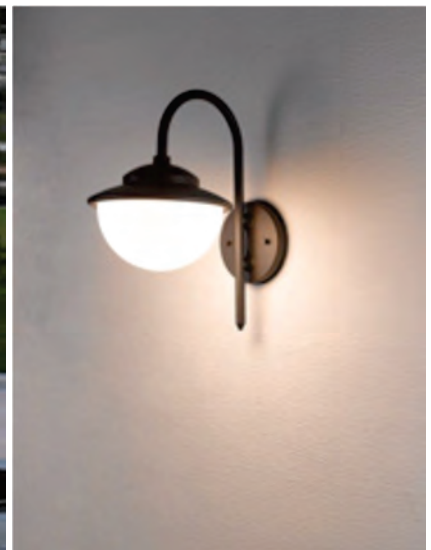

LED Pole Lights