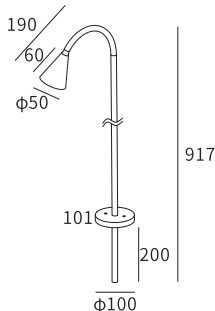

LB-170

MOVABLE

Watt	Dimension(mm)	Cut-Out(mm)	Material	Body color	CCT
5W	190x820	/	Aluminium	Sand Black	3000K
CRI	Beam Angle	LED Chip	Luminous Flux	IP	
>80	90°	Bridgelux	/	IP65