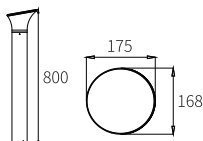

LB-017

Dimension(mm)	LED	Material	Body color
800x168x175	E27 HOLDER	Aluminium+pc	Graphite Black
CRI ≥80	IP IP44