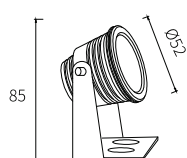

LSP-028

Watt	Dimension(mm)	LED Chip	Material	Body color	CCT
3x1W	52x85	Bridgelux	Aluminium	Silver	3000K
CRI	Beam Angle	Luminous Flux	IP		
>80	80°	/	IP66