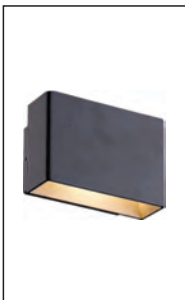

LLO-105

Watt	Dimension(mm)	LED chip	Material	Body color	CCT
1x7W	122x82x59	Philips-AC LED	Die-cast aluminium	Dark Grey	3000K
CRI	Beam Angle	Luminous Flux	IP		
≥80	118°	261lm	IP54