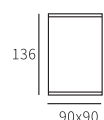

LEO-054

Watt	Dimension(mm)	LED chip	Material	Body color	CCT
14W	90x90x136	CREE	Die-casting	Dark Grey	3000K
CRI	Beam Angle	Luminous Flux	IP		
>80	36°	1120lm	IP54		

LEO-055

Watt	Dimension(mm)	LED chip	Material	Body color	CCT
21W	145x140	CREE	Die-casting	Dark Grey	3000K
CRI	Beam Angle	Luminous Flux	IP		
>80	36°	1680lm	IP54		