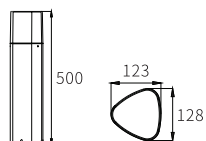

LB-027

Dimension(mm)	LED	Material	CRI	IP	Body color
500x128x123	E27 HOLDER	Aluminium+pc	≥80	IP44	Graphite Black