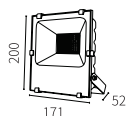

LED Outdoor Flood Lights

LFL-003

Watt	Dimension(mm)	LED	Material	Body color
30W	200x171x52	Sanan 2835	Die-cast Aluminium+glass	Black
CCT	CRI	Beam Angle	Luminous Flux	IP
3000/6000K	≥ 80	110°	100lm/w	IP65