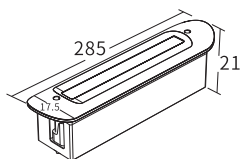

LHR-005

Suit for handrail Ø48-52mm,
wall thickness 0.8-3.0mm

Watt	Dimension(mm)	Cut-Out(mm)	Material	Body color	CCT
2.5W	285x17.5x21	272x14.6~15	Aluminium	Matt Silver	3000K
CRI	Beam Angle	LED Chip	Luminous Flux	IP	
>80	110°	Hongli	183.68lm	IP65	

Suit for class 2 power unit, maximum connected power not more than 100W