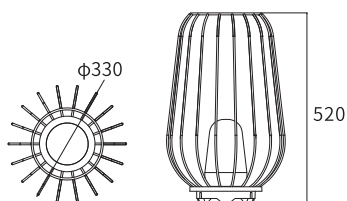

LB-165

Watt	Dimension(mm)	Cut-Out(mm)	Material	Body color	CCT
Max 23W	520xØ330	/	Aluminium	Dark Grey	/
CRI	Beam Angle	LED Chip	Luminous Flux	IP	
/	/	E27	/	IP54