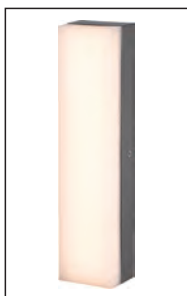

LLO-052

Watt	Dimension(mm)	LED chip	Material	Body color	CCT
9W	300x70x53	EVERLIGHT	Die-cast Aluminium+pc	Dark Grey	3000K
CRI	Beam Angle	Luminous Flux	IP		
≥80	127°	350lm	IP65