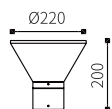

LB-007

Dimension(mm)	LED	Material	Body color
200x220	E27 HOLDER	Aluminium+pc	Graphite Black
CRI ≥ 80	IP IP44