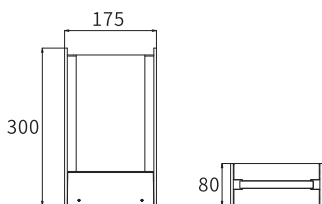

LB-168

CASTING WITH GLASS

Watt	Dimension(mm)	Cut-Out(mm)	Material	Body color	CCT
20W	300x80x175	/	Aluminium	Dark Grey	3000K
CRI	Beam Angle	LED Chip	Luminous Flux	IP	
>80	257°	OSRAM	492lm	IP65