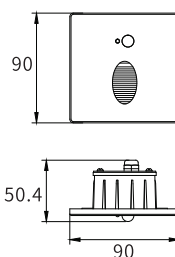

MAGNETIC PLATE

Watt	Dimension(mm)	Cut-Out(mm)	Material	Body color	CCT
3W	90x90x50.4	52x70x50	Aluminium	Dark Grey/White/Golden	3000K
CRI	Beam Angle	LED Chip	Luminous Flux	IP	
>80	80°	OSRAM	262.5lm	IP65	