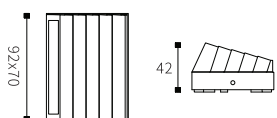

LED Outdoor Lights-economy Series

LEO-008

Watt	Dimension(mm)	LED chip	Material	Body color	CCT
2W	92x70	CREE	Aluminium	Dark Grey	3000K
CRI	Beam Angle	Luminous Flux	IP		
≥ 80	120°	80lm/w	IP44