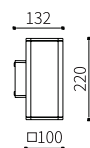

Watt	Dimension(mm)	LED chip	Material	Body color	CCT
2x12W	220x132x100	CREE	Aluminium+glass	Dark Grey	3000K
CRI	Beam Angle	Luminous Flux	IP		
≥80	44°	1577lm	IP54