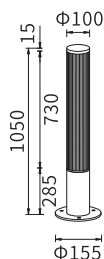

LED Pole Lights

LPL-021
RIBBED PRISMATIC

Watt	Dimension(mm)	Cut-Out(mm)	Material	Body color	CCT
59W	155x1050	/	Aluminium+Acrylic	Black	3000K
CRI	Beam Angle	LED Chip	Luminous Flux	IP	
> 80	360°	SMD	5162.5lm	IP65