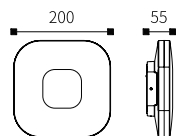

LLO-103

Watt	Dimension(mm)	LED chip	Material	Body color	CCT
10W	230x72x56	EPISTAR	Die-cast aluminium	Dark Grey	3000K
CRI	Luminous Flux	IP			
≥80	275lm	IP65			

LLO-027

Watt	Dimension(mm)	LED chip	Material	Body color	CCT
9W	200x69x103	OSRAM	Die-cast Aluminium+pc	Dark Grey	3000K
CRI	Beam Angle	Luminous Flux	IP		
≥80	350°	364lm	IP54		

LLO-028

Watt	Dimension(mm)	LED chip	Material	Body color	CCT
12W	219x55x169	EPISTAR	Die-cast aluminium	Dark Grey	3000K
CRI	Luminous Flux	IP			
≥80	621lm	IP54			

LED Outdoor SMD Wall Light Fixtures

LLO-102

Watt	Dimension(mm)	LED chip	Material	Body color	CCT
10W	240x120x45.5	EPISTAR	Die-cast aluminium	Dark Grey	3000K
CRI	Luminous Flux	IP			
≥80	450lm	IP65			

LLO-099H

Watt	Dimension(mm)	LED chip	Material	Body color	CCT
11W	200x55	EVERLIGHT AC LED	Aluminium+pc	Dark Grey	3000K
CRI	Beam Angle	Luminous Flux	IP		
≥80	114°	872lm	IP54		

LED Outdoor SMD Wall Light Fixtures

LLO-079

Watt	Dimension(mm)	LED chip	Material	Body color	CCT
10W	185x122x170	EPISTAR	Die-cast aluminium	Dark Grey	3000K
CRI	Beam Angle	Luminous Flux	IP		
≥80	110°	465lm	IP54		