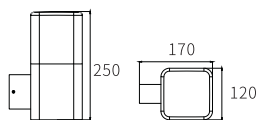

LB-017

Dimension(mm)	LED	Material	Body color
800x168x175	E27 HOLDER	Aluminium+pc	Graphite Black
CRI ≥80	IP IP44		

E-27 Bollard's/wall Lites

E-27 Bollard's/wall Lites

LWL-007

Watt	Dimension(mm)	LED	Material	Body color
23W	250x120x170	E27 HOLDER	Aluminium+pc	Black
CRI	IP			
≥80	IP44			