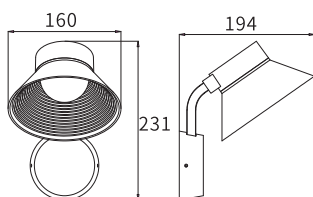

LED Outdoor Bollard's/Wall Lites

LLO-079W

Watt	Dimension(mm)	Cut-Out(mm)	Material	Body color	CCT
7W	160x194x231	/	Aluminium	Dark Grey	3000K
CRI	Beam Angle	LED Chip	Luminous Flux	IP	
>80	/	OSRAM	/	IP65