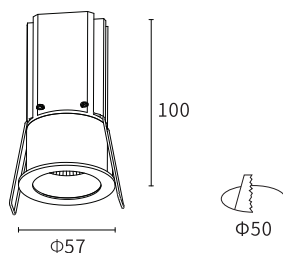

LLF-276B

Watt	Dimension(mm)	Cut-Out(mm)	Material	Body color	CCT
12W	Ø57x100	Ø50	Aluminium+SPU	Black	4000K
CRI	Beam Angle	LED Chip	Luminous Flux	IP	
>90	20°	Bridgelux C8	934.8lm	IP44