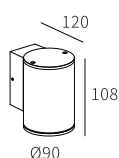

E-27/gu-10 Outdoor Wall Light

LWL-045

Dimension(mm)	LED	Material	Body color	CRI	IP
108x90	GU10	Aluminium+glass	Black	≥80	IP54

LWL-047

Dimension(mm)	LED	Material	Body color	CRI	IP
108x120x90	GU10	Aluminium+glass	Black	≥80	IP54

LWL-049

Dimension(mm)	LED	Material	Body color	CRI	IP
155x120x90	GU10	Aluminium+glass	Black	≥80	IP54

E-27/Gu-10 Outdoor Wall Light

Control different scenes, flexibly compatible
with various spaces
A variety of specifications to meet individual needs

100-240V
50-60Hz