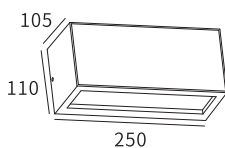

ONEWAY

Watt	Dimension(mm)	Cut-Out(mm)	Material	Body color	CCT
7W	250x65x60	/	Aluminium+SPC	Graphite	3000K
CRI	Beam Angle	LED Chip	Luminous Flux	IP	
>80	110°	PHILIPS SMD 2835	668lm	IP65	

LWO-005

UP/DOWN

Watt	Dimension(mm)	Cut-Out(mm)	Material	Body color	CCT
15W	250x105x110	/	Aluminium+SPC	Graphite	3000K
CRI	Beam Angle	LED Chip	Luminous Flux	IP	
>80	112°	PHILIPS SMD 2835	416lm	IP54	