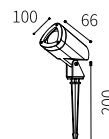

LLO-178

Watt	Dimension(mm)	LED chip	Material	Body color	CCT
12W	100x66x200	CREE	Aluminium	Dark Grey	3000K
CRI	Beam Angle	Luminous Flux	IP		
≥80	36°	1050-1300lm	IP65