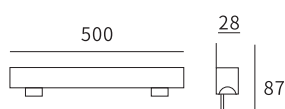

LLO24V-8
WITH VISOR

Watt	Dimension(mm)	Cut-Out(mm)	Material	Body color	CCT
12W	28x87x500	/	Aluminium	Iron Grey	2200K/3000K
CRI	Beam Angle	LED Chip	Luminous Flux	IP	
>80	15°/45°	OSRAM	1560lm	IP65