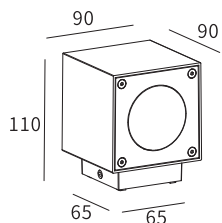

LWO-007

UP/DOWN

Watt	Dimension(mm)	Cut-Out(mm)	Material	Body color	CCT
8W	90x90x115	/	Aluminium+SPC	Graphite	3000K
CRI	Beam Angle	LED Chip	Luminous Flux	IP	
>80	22°/90°	PHILIPS SMD 2835	460lm	IP54