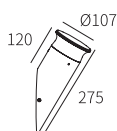

LLO-079P

Watt	Dimension(mm)	LED chip	Material	Body color	CCT
9W	107x120x275	EPISTAR	Aluminium+pc	Dark Grey	3000K
CRI	Beam Angle	Luminous Flux	IP		
>80	120°	540lm	IP65