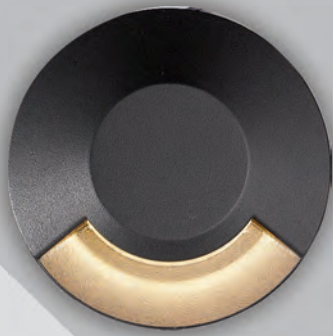

LED Under ground Light

Control different scenes, flexibly compatible
with various spaces

A variety of specifications to meet individual needs