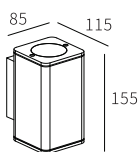

LWL-050

Dimension(mm)	LED	Material	Body color	CRI	IP
155x115x85	GU10	Aluminium+glass	Black	≥80	IP54