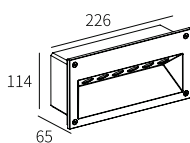

LLO-144

Watt	Dimension(mm)	Cut-Out(mm)	LED chip	Material	Body color
6x1W	114x226x65	107x219x62	CREE	Die-cast Aluminium	Dark Grey
CCT	CRI	Beam Angle	Luminous Flux	IP	
3000K	≥80	29°	529lm	IP65