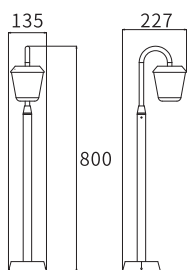

LED Outdoor Bollard's/Wall Lites

LB-164