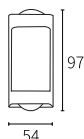

LLO-139R

Watt	Dimension(mm)	LED chip	Material	Body color
2x1W+1W	97x54x30	Bridgelux	Aluminium	Dark Grey
CCT	CRI	Beam Angle	Luminous Flux	IP
3000K	>80	60°	270-300lm	IP54