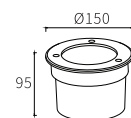

LEO-107

Watt	Dimension(mm)	Cut-Out(mm)	LED	Material	Body color
12W	150x95	136	Bridgelux	304 stainless steel	Stainless Steel
CRI	Beam Angle	Luminous Flux	IP	CCT	Voltage
≥80	15°	130lm/w	IP68	3000K	24V

1: Not to be switched on(Even for testing purpose)if the fixture is not under water
2: not to cut the IP68 cable provided by the manufacturer