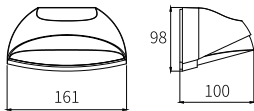

LED Outdoor SMD Wall Light Fixtures

LLO-079

Watt	Dimension(mm)	LED chip	Material	Body color	CCT
10W	185x122x170	EPISTAR	Die-cast aluminium	Dark Grey	3000K
CRI	Beam Angle	Luminous Flux	IP		
≥80	110°	465lm	IP54		

LLO-078

Watt	Dimension(mm)	LED chip	Material	Body color	CCT
7W	210x60x43	OSRAM	Die-cast aluminium	Dark Grey	3000K
CRI	Beam Angle	Luminous Flux	IP		
≥80	114°	310lm	IP54		

LED Outdoor SMD Wall Light Fixtures

LLO-074

Watt	Dimension(mm)	LED chip	Material	Body color	CCT
6W	161x100x98	EPISTAR	Die-cast aluminium	Dark Grey	3000K
CRI	Beam Angle	Luminous Flux	IP		
≥80	110°	388lm	IP54		

LLO-073

Watt	Dimension(mm)	LED chip	Material	Body color	CCT
12W	242x239x149	EPISTAR	Die-cast aluminium	Dark Grey	3000K
CRI	Beam Angle	Luminous Flux	IP		
≥80	110°	754lm	IP54		