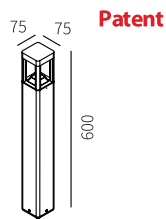

Watt	Dimension(mm)	LED chip	Material	Body color	CCT
5W	600x75x75	Philips AC LED	Die-cast Aluminium	Graphite Black	3000K
CRI	Beam Angle	Luminous Flux	IP		
≥80	43°	195lm	IP54		

LB-054

Watt	Dimension(mm)	LED chip	Material	Body color	CCT
5W	600x75x75	Philips AC LED	Die-cast Aluminium	Graphite Black	3000K
CRI	Beam Angle	Luminous Flux	IP		
≥80	42°	98lm	IP54		