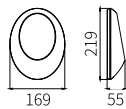

Watt	Dimension(mm)	LED chip	Material	Body color	CCT
12W	219x55x169	EPISTAR	Die-cast aluminium	Dark Grey	3000K
CRI	Luminous Flux	IP			
≥80	621lm	IP54