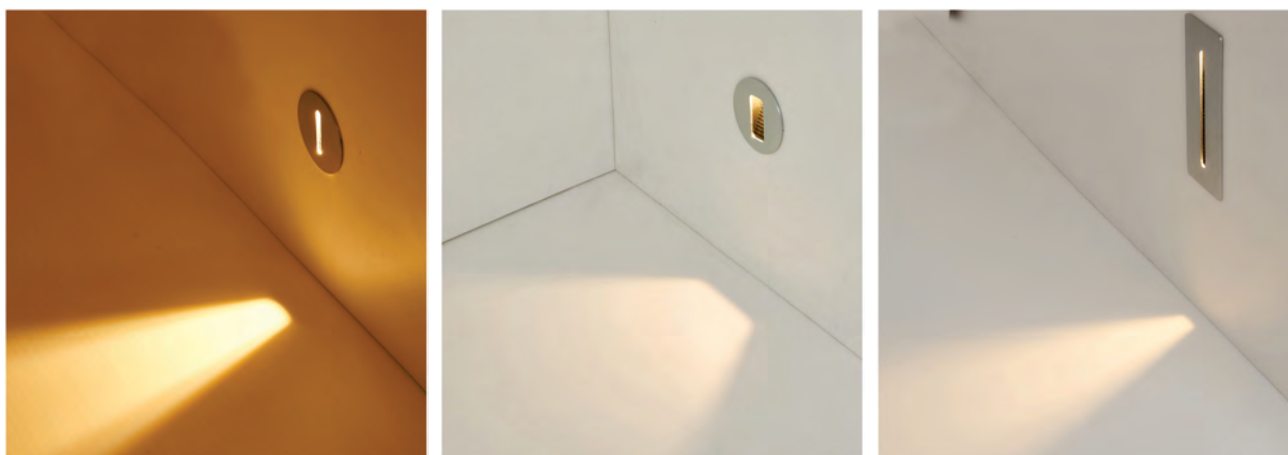

LED Outdoor Concealed Step Light

Control different scenes, flexibly compatible
with various spaces
A variety of specifications to meet individual needs

LED Outdoor Concealed Step Light Fixtures

LLO-159A

Watt	Dimension(mm)	Cut-Out(mm)	LED chip	Material	Body color
5W	92x73	80x70	EPISTAR COB	Aluminium+pc	Stainless Steel
CCT	CRI	Beam Angle	Luminous Flux	IP	
3000K	≥80	45°	610lm	IP65	