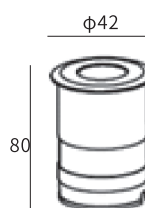

LLO24V-20

Watt	Dimension(mm)	Cut-Out(mm)	Material	Body color	CCT
2W	Ø42x80	Ø40	Stainless Steel	Iron Grey	2700K
CRI	Beam Angle	LED Chip	Luminous Flux	IP	
>80	15°	OSRAM	220lm	IP65