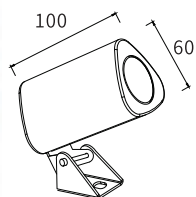

LLO24V-15

Watt	Dimension(mm)	Cut-Out(mm)	Material	Body color	CCT
12W	Ø60x100	/	ALUMINIUM	Iron Grey	3000K
CRI	Beam Angle	LED Chip	Luminous Flux	IP	
>90	36°	Bridgelux	1100lm	IP65