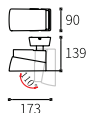

LED Outdoor Fixtures-spike/surface

LLO-182