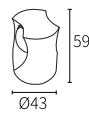

LLO-139V

Watt	Dimension(mm)	LED chip	Material	Body color
2x1W	43x59	Bridgelux	Aluminium	Dark Grey/White
CCT	CRI	Beam Angle	Luminous Flux	IP
3000K	>80	60°	180-200lm	IP54