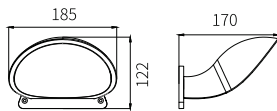

Watt	Dimension(mm)	LED chip	Material	Body color	CCT
10W	240x120x45.5	EPISTAR	Die-cast aluminium	Dark Grey	3000K
CRI	Luminous Flux	IP			
≥80	450lm	IP65			

LLO-099H

Watt	Dimension(mm)	LED chip	Material	Body color	CCT
11W	200x55	EVERLIGHT AC LED	Aluminium+pc	Dark Grey	3000K
CRI	Beam Angle	Luminous Flux	IP		
≥80	114°	872lm	IP54		

LED Outdoor SMD Wall Light Fixtures

LLO-079

Watt	Dimension(mm)	LED chip	Material	Body color	CCT
10W	185x122x170	EPISTAR	Die-cast aluminium	Dark Grey	3000K
CRI	Beam Angle	Luminous Flux	IP		
≥80	110°	465lm	IP54		