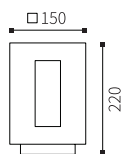

LB-006

Dimension(mm)	LED	Material	Body color	CRI	IP
220x150	E27 HOLDER	Aluminium+glass	Graphite Black	≥80	IP44