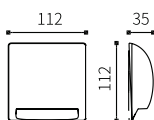

LED Outdoor Wall Light Light Fixtures

LLO-079G

Watt	Dimension(mm)	LED chip	Material	Body color	CCT
3W	112x112x35	SMD-EVERLIGHT	Aluminium+pc	Dark Grey	3000K
CRI	Beam Angle	Luminous Flux	IP		
>80	77°	216lm	IP65