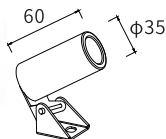

24V LED OUTDOOR SERIES

LLO24V-16

Watt	Dimension(mm)	Cut-Out(mm)	Material	Body color	CCT
3W	Ø35x60	/	Aluminium	Iron Grey	2700K
CRI	Beam Angle	LED Chip	Luminous Flux	IP	
>80	15°	CREE	220lm	IP65