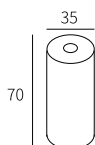

LED Outdoor Concealed Step Light Fixtures

LLO-159D

Watt	Dimension(mm)	Cut-Out(mm)	LED chip	Material	Body color
3W	35x70	30	CREE	Aluminium+pc	Stainless Steel
CCT	CRI	Beam Angle	Luminous Flux	IP	
3000K	≥80	60°	300-310lm	IP65