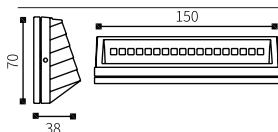

LLO-101

18xLED

Watt	Dimension(mm)	LED chip	Material	Body color	CCT
3.6W	150x38x70	EVERLIGHT	Aluminium+pc	Dark Grey	3000K/6000K
CRI	Beam Angle	Luminous Flux	IP		
≥80	98°	234lm/252lm	IP54		

200-240V
50Hz

PHILIPS EVERLIGHT