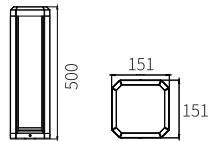

LED Bollard's/wall Light

LB-100

Watt	Dimension(mm)	LED chip	Material	Body color	CCT
10W	300x151x151	OSRAM	Die-cast Aluminium	Graphite Black	3000K
CRI	Beam Angle	Luminous Flux	IP		
≥80	197°	290lm	IP54		

LB-101

Watt	Dimension(mm)	LED chip	Material	Body color	CCT
12W	500x151x151	OSRAM	Aluminium	Graphite Black	3000K
CRI	Beam Angle	Luminous Flux	IP		
≥80	270°	580lm	IP54		

LB-102

Watt	Dimension(mm)	LED chip	Material	Body color	CCT
12W	800x151x151	OSRAM	Aluminium	Graphite Black	3000K
CRI	Beam Angle	Luminous Flux	IP		
≥80	270°	580lm	IP54