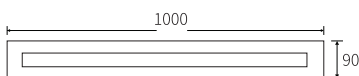

LLWW 016

Watt	Dimension(mm)	Cut-Out(mm)	LED chip	Material	CCT
36W	1000x90x75	985x75	OSRAM	201 stainless steel	3000K
CRI	Beam Angle	Lumens	IP	Body color	
≥80	15°/45°	140LM/W	IP68	stainless steel