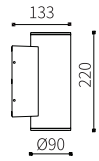

LLO-006

Watt	Dimension(mm)	LED chip	Material	Body color	CCT
2x3W	150x50x78	CREE	Aluminium	Dark Grey	3000K
CRI	Beam Angle	Luminous Flux	IP		
≥80	5° /85°	162lm	IP54		

LLO-006A

Watt	Dimension(mm)	LED chip	Material	Material	CCT
2x3W	150x50x78	CREE	Aluminum	Dark Grey	3000K
CRI	Beam Angle	Luminous Flux	IP		
≥80	16° /16°	82lm	IP54		

LLO-008

Watt	Dimension(mm)	LED chip	Material	Body color	CCT
1x7W	116.5x120x121	CREE	Aluminium+glass	Dark Grey	3000K
CRI	Beam Angle	Luminous Flux	IP		
≥80	31°	512lm	IP54		

LLO-009

Watt	Dimension(mm)	LED chip	Material	Body color	CCT
2x6W	121x120x116.5	CREE	Aluminium+glass	Dark Grey	3000K
CRI	Beam Angle	Luminous Flux	IP		
≥80	31°	935lm	IP54		

LLO-099D

Watt	Dimension(mm)	LED chip	Material	Body color	CCT
2x6W	240x106x94	CREE	Aluminium+glass	Dark Grey	3000K
CRI	Beam Angle	Luminous Flux	IP		
≥80	73°	725lm	IP54		

High-power LED Outdoor Wall Light Fixtures

LLO-099B

Watt	Dimension(mm)	LED chip	Material	Body color	CCT
1x12W	133x182x90	CREE	Aluminium+glass	Dark Grey	3000K
CRI	Beam Angle	Luminous Flux	IP		
≥80	44°	846lm	IP54		

LLO-099C

Watt	Dimension(mm)	LED chip	Material	Body color	CCT
2x12W	133x220x90	CREE	Aluminium+glass	Dark Grey	3000K
CRI	Beam Angle	Luminous Flux	IP		
≥80	44°	1577lm	IP54		