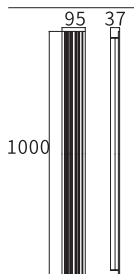

LLO-079Y

Watt	Dimension(mm)	LED chip	Material	Body color	CCT
20W	95x37x1000	OSRAM	Aluminium	Dark Grey	3000K
CRI	Beam Angle	Luminous Flux	IP		
>80	78°	847lm	IP65