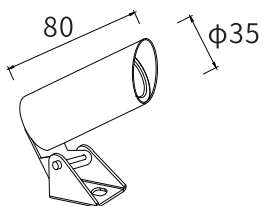

LED Outdoor Fixtures-spike/surface

LLO-179A
WITH HOOD

Watt	Dimension(mm)	Cut-Out(mm)	Material	Body color	CCT
2W	Ø35x80	/	Aluminium	Dark Grey	2700K
CRI	Beam Angle	LED Chip	Luminous Flux	IP	
>80	15°	OSRAM	220lm	IP65