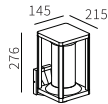

Dimension(mm)	LED	Material	Body color	CRI	IP
276x145x215	E27 HOLDER	Die-cast Aluminium	Black	≥80	IP65