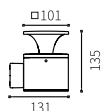

LED Outdoor Bollard's/wall Lights

LLO-079D