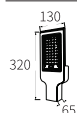

LST-003

Watt	Dimension(mm)	LED	Material	Body color	CCT
36W	320x130x65	Sanan 3030	Die-cast Aluminium+pc	Black	3000/6000K
CRI	Beam Angle	Luminous Flux	IP		
≥80	110°	100lm/w	IP67