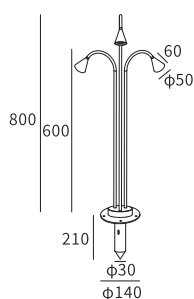

LB-171

MOVABLE

Watt	Dimension(mm)	Cut-Out(mm)	Material	Body color	CCT
3x4.5W	1010xØ140	/	Aluminium	Sand Black	3000K
CRI	Beam Angle	LED Chip	Luminous Flux	IP	
>80	45°	Bridgelux	/	IP65