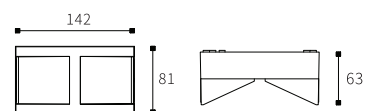

LEO-011

Watt	Dimension(mm)	LED	Material	Body color	CCT
2x3W	142x81x63	CREE	Aluminium	Dark Grey	2200/3000K
CRI	Beam Angle	Luminous Flux	IP		
≥ 80	36°	80lm/w	IP44