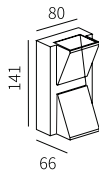

LLO-034

Watt	Dimension(mm)	LED chip	Material	Body color	CCT
6x1W	110x108x84	CREE	Die-cast aluminium	Dark Grey	3000K
CRI	Beam Angle	Luminous Flux	IP		
≥80	25°	368lm	IP54		

High-power LED Outdoor Wall Light Fixtures

LLO-086

Watt	Dimension(mm)	LED chip	Material	Body color	CCT
1x3W	80x75x66	CREE	Die-cast aluminium	Dark Grey	3000K
CRI	Beam Angle	Luminous Flux	IP		
≥80	84°	85lm	IP54		

LLO-087

Watt	Dimension(mm)	LED chip	Material	Body color	CCT
2x3W	80x141x66	CREE	Die-cast aluminium	Dark Grey	3000K
CRI	Beam Angle	Luminous Flux	IP		
≥80	87°	160lm	IP54		