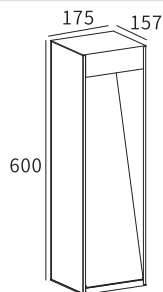

LWO-102

Watt	Dimension(mm)	Cut-Out(mm)	Material	Body color	CCT
7W	175x157x600	/	Aluminium+SPC	Graphite	3000K
CRI	Beam Angle	LED Chip	Luminous Flux	IP	
>80	49°	PHILIPS SMD 3014	300lm	IP54