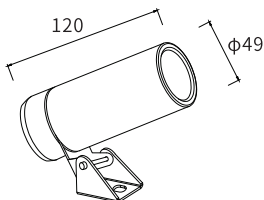

LLO24V-18

Watt	Dimension(mm)	Cut-Out(mm)	Material	Body color	CCT
10W	Ø49x120	/	ALUMINIUM	Iron Grey	2700K
CRI	Beam Angle	LED Chip	Luminous Flux	IP	
>90	15°	CREE	900lm	IP65