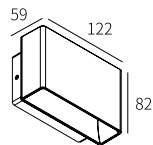

LLO-105

Watt	Dimension(mm)	LED chip	Material	Body color	CCT
1x7W	122x82x59	Philips-AC LED	Die-cast aluminium	Dark Grey	3000K
CRI	Beam Angle	Luminous Flux	IP		
≥80	118°	261lm	IP54