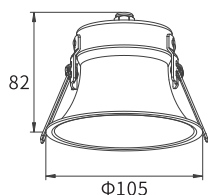

LLF-313

Watt	Dimension(mm)	Cut-Out(mm)	Material	Body color	CCT
12W	Ø105x82	Ø97~100	Aluminium+SPU	Black/White	3000K/4000K/5000K
CRI	Beam Angle	LED Chip	Luminous Flux	IP	
>90	100°	Bridgelux	825lm	IP54