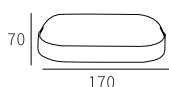

LEO-045

Watt	Dimension(mm)	LED chip	Material	Body color	CCT
8W	47x70x170	EPISTAR	Aluminium+pc	Black/White	3000/6000K
CRI	Beam Angle	Luminous Flux	IP		
≥80	90°	788lm	IP54