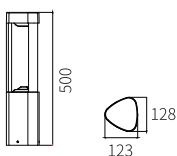

LB-075

Watt	Dimension(mm)	LED chip	Material	Body color	CCT
6W	500x128x123	OSRAM	Aluminium	Graphite Black	3000K
CRI	Beam Angle	Luminous Flux	IP		
≥ 80	175°	258lm	IP54