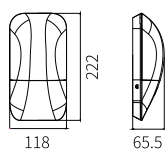

LLO-074

Watt	Dimension(mm)	LED chip	Material	Body color	CCT
6W	161x100x98	EPISTAR	Die-cast aluminium	Dark Grey	3000K
CRI	Beam Angle	Luminous Flux	IP		
≥80	110°	388lm	IP54		

LLO-073

Watt	Dimension(mm)	LED chip	Material	Body color	CCT
12W	242x239x149	EPISTAR	Die-cast aluminium	Dark Grey	3000K
CRI	Beam Angle	Luminous Flux	IP		
≥80	110°	754lm	IP54		

100-240V
50-60Hz

EPISTAR

LED Outdoor Wall Fixtures

LLO-079N

Watt	Dimension(mm)	LED chip	Material	Body color	CCT
10W	180x88x130	EPISTAR	Aluminium+pc	Dark Grey	3000K
CRI	Beam Angle	Luminous Flux	IP		
>80	120°	600lm	IP54		

LLO-079E

Watt	Dimension(mm)	LED chip	Material	Body color	CCT
2W	120x37	SMD-EVERLIGHT	Aluminium+pc	Dark Grey	3000K
CRI	Beam Angle	Luminous Flux	IP		
>80	72°	117lm	IP65		

LLO-079F

Watt	Dimension(mm)	LED chip	Material	Body color	CCT
3W	120x37	SMD-EVERLIGHT	Aluminium+pc	Dark Grey	3000K
CRI	Beam Angle	Luminous Flux	IP		
>80	72°	176lm	IP65		

LED Outdoor SMD Wall Light Fixtures

LLO-079A

Watt	Dimension(mm)	LED chip	Material	Body color	CCT
10W	222x118x65.5	EPISTAR	Die-cast aluminium	Dark Grey	3000K
CRI	Beam Angle	Luminous Flux	IP		
≥80	127°	1081lm	IP54		