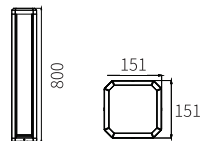

LB-102

Watt	Dimension(mm)	LED chip	Material	Body color	CCT
12W	800x151x151	OSRAM	Aluminium	Graphite Black	3000K
CRI	Beam Angle	Luminous Flux	IP		
≥80	270°	580lm	IP54