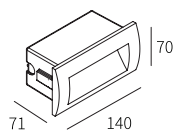

Watt	Dimension(mm)	LED chip	Material	Body color	CCT
3W	90x71x90	EPISTAR SMD	Aluminum+ Glass	Dark Grey	3000K
CRI	Beam Angle	Luminous Flux	IP		
≥80	120°	90lm	IP65		

LLO-159U

Watt	Dimension(mm)	LED chip	Material	Body color	CCT
3W	140x71x70	EPISTAR SMD	Aluminum+ Glass	Dark Grey	3000K
CRI	Beam Angle	Luminous Flux	IP		
≥80	120°	90lm	IP65		