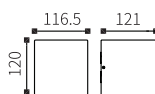

LLO-008

Watt	Dimension(mm)	LED chip	Material	Body color	CCT
1x7W	116.5x120x121	CREE	Aluminium+glass	Dark Grey	3000K
CRI	Beam Angle	Luminous Flux	IP		
≥80	31°	512lm	IP54		

LLO-009

Watt	Dimension(mm)	LED chip	Material	Body color	CCT
2x6W	121x120x116.5	CREE	Aluminium+glass	Dark Grey	3000K
CRI	Beam Angle	Luminous Flux	IP		
≥80	31°	935lm	IP54		