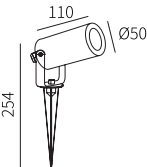

LGLS-005

Watt	Dimension(mm)	Material	Body color	IP
Max.8W	110x50x254	ABS+PC	Dark Grey	IP65