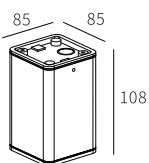

E-27/gu-10 Outdoor Wall Light

LWL-046