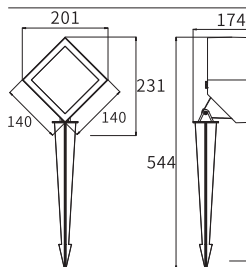

LLO-189

Watt	Dimension(mm)	LED Chip	Material	Body color	CCT
30W	201x174x544	OSRAM	Aluminium	Dark Grey	3000K
CRI	Beam Angle	Luminous Flux	IP		
>80	/	/	IP65