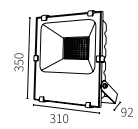

LFL-006

Watt	Dimension(mm)	LED	Material	Body color
200W	350x310x92	Sanan 2835	Die-cast Aluminium+glass	Black
CCT	CRI	Beam Angle	Luminous Flux	IP
3000/6000K	≥ 80	110°	100lm/w	IP65