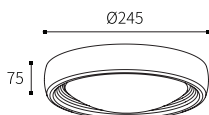

LLO-059I

Watt	Dimension(mm)	LED chip	Material	Body color	CCT
13W	245x75	EPISTAR SMD	ABS+PC	Dark Grey	3000K
CRI	Beam Angle	Luminous Flux	IP		
>80	120°	970lm	IP65