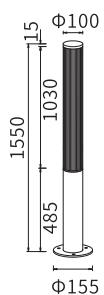

LPL-021
RIBBED PRISMATIC

Watt	Dimension(mm)	Cut-Out(mm)	Material	Body color	CCT
84W	155x1550	/	Aluminium+Acrylic	Black	3000K
CRI	Beam Angle	LED Chip	Luminous Flux	IP	
> 80	360°	SMD	7350lm	IP65