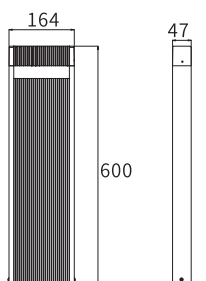

LB-163A

Watt	Dimension(mm)	Cut-Out(mm)	Material	Body color	CCT
13W	164x47x400	/	Aluminium	Dark Grey	3000K
CRI	Beam Angle	LED Chip	Luminous Flux	IP	
>80	219°	OSRAM	487lm	IP65