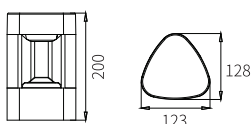

LB-074

Watt	Dimension(mm)	LED chip	Material	Body color	CCT
6W	200x128x123	OSRAM	Aluminium	Graphite Black	3000K
CRI	Beam Angle	Luminous Flux	IP		
≥ 80	175°	201lm	IP54