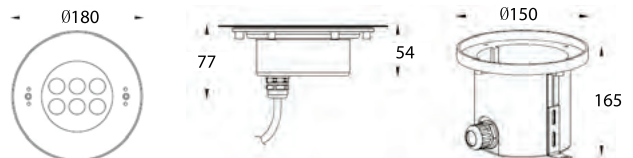

Outdoor Underwater Lights-24v With IP68 Connector-without Driver

LSP001

LSP005

LSP009

LSP-001/005/009

Item	Watt	Dimension (mm)	Cut-Out (mm)	LED chip	Material	Body color	CCT	CRI	Beam Angle	IP	Voltage
LSP-001	2w	68x73 68x 126x80	80x126	OSRAM	316# stainless steel	Silver	3000K	≥80	30°	IP68	24V
LSP-005	4x2w	135x58	127x 135	OSRAM	316# stainless steel	Silver	3000K	≥80	30°	IP68	24V
LSP-009	6x2w	180x54	150x165	OSRAM	316# stainless steel	Silver	3000K	≥80	30°	IP68	24V