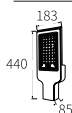

LST-005

Watt	Dimension(mm)	LED chip	Material	Body color	CCT
100W	440x183x85	Sanan 3030	Die-cast Aluminium+pc	Black	3000/6000K
CRI	Beam Angle	Luminous Flux	IP		
≥80	110°	100lm/w	IP67