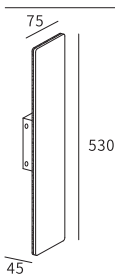

LLO-079L

Watt	Dimension(mm)	LED chip	Material	Body color	CCT
18W	200x105x200	EPISTAR	Aluminium+pc	Dark Grey	3000K
CRI	Beam Angle	Luminous Flux	IP		
>80	120°	1080lm	IP54		

LLO-079M

Watt	Dimension(mm)	LED chip	Material	Body color	CCT
18W	150x105x280	EPISTAR	Aluminium+pc	Dark Grey	3000K
CRI	Beam Angle	Luminous Flux	IP		
>80	120°	1080lm	IP54		

LLO-079Y

Watt	Dimension(mm)	LED chip	Material	Body color	CCT
20W	95x37x1000	OSRAM	Aluminium	Dark Grey	3000K
CRI	Beam Angle	Luminous Flux	IP		
>80	78°	847lm	IP65		

LED Outdoor Wall Light Light Fixtures

LLO-079Z

Watt	Dimension(mm)	LED chip	Material	Body color	CCT
26W	95x37x1200	OSRAM	Aluminium	Dark Grey	3000K
CRI	Beam Angle	Luminous Flux	IP		
>80	78°	1079lm	IP65		

LLO-0790

Watt	Dimension(mm)	LED chip	Material	Body color	CCT
20W	75x45x530	OSRAM	Aluminium	Dark Grey	3000K
CRI	Beam Angle	Luminous Flux	IP		
>80	120°	/	IP54		