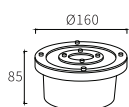

LED Outdoor Lights-economy Series

LEO-104

Watt	Dimension(mm)	LED chip	Material	Body color	CCT
12W	160x85	Bridgelux	304 stainless steel	Stainless Steel	2700K
CRI	Beam Angle	Luminous Flux	IP	Voltage	
≥80	15°	130lm/w	IP68	24V