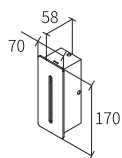

LLO-159B

Watt	Dimension(mm)	Cut-Out(mm)	LED chip	Material	Body color
5W	92x73	80x70	EPISTAR COB	Aluminium+pc	Stainless Steel
CCT	CRI	Beam Angle	Luminous Flux	IP	
3000K	≥80	20°	610lm	IP65	

LLO-159C

Watt	Dimension(mm)	Cut-Out(mm)	LED chip	Material	Body color
5W	170x70x58	56x155x55	EPISTAR COB	Aluminium+pc	Stainless Steel
CCT	CRI	Beam Angle	Luminous Flux	IP	
3000K	≥80	20°	610lm	IP65	