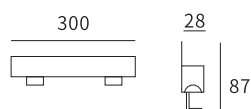

LLO24V-9
WITH VISOR

Watt	Dimension(mm)	Cut-Out(mm)	Material	Body color	CCT
6W	28x87x300	/	ALUMINIUM	Iron Grey	2200K/3000K
CRI	Beam Angle	LED Chip	Luminous Flux	IP	
>80	15°/45°	OSRAM	780lm	IP65