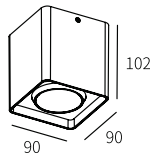

LLO-048

Watt	Dimension(mm)	LED chip	Material	Body color	CCT
9W	90x90x102	CREE	Die-cast Aluminium	Dark Grey	3000K
CRI	Beam Angle	Luminous Flux	IP		
≥80	43°	707lm	IP54