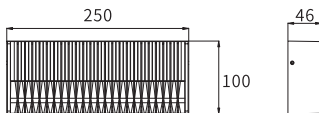

LLO-159Q

Watt	Dimension(mm)	LED chip	Material	Body color	CCT
13W	250x100x46	OSRAM	Aluminium	Dark Grey	3000K
CRI	Beam Angle	Luminous Flux	IP		
>80	69°	192lm	IP65