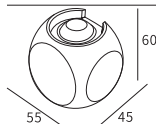

LLO-135

DOT OVER LENSE

Watt	Dimension(mm)	Cut-Out(mm)	Material	Body color	CCT
2W	55x45x60	/	Aluminium	Dark Grey/Sandy White	3000K
CRI	Beam Angle	Luminous Flux	IP		
>80	60-5°	180-200lm	IP54