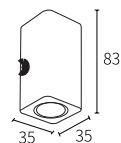

LLO-139Z

Watt	Dimension(mm)	LED chip	Material	Body color
2x1W	35x35xh83	Bridgelux	Aluminium	Dark Grey/White
CCT	CRI	Beam Angle	Luminous Flux	IP
3000K	>80	60°	180-200lm	IP54