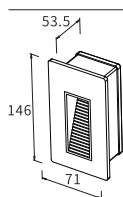

LFO-008

Watt	Dimension(mm)	Cut-Out(mm)	Material	Body color	CCT
3W	146x71x53.5	134x66x51	Aluminium	Dark Grey	3000K
CRI	Beam Angle	LED Chip	Luminous Flux	IP	
>80	80°	OSRAM	262.5lm	IP65