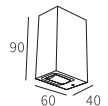

LEO-033A

Watt	Dimension(mm)	LED chip	Material	Body color	CCT
3W	40x60x90	Bridgelux	Die-casting	Dark Grey	3000K
CRI	Beam Angle	Luminous Flux	IP		
>80	60°	250-270lm	IP54