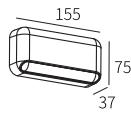

LED Outdoor Step Light Fixtures-surface

LLO-1590