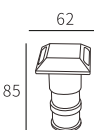

LEO-015

Watt	Dimension (mm)	Cut-Out (mm)	LED chip	Material	CCT
3W	62x85	42	EPISTAR	Aluminium	3000K
CRI	Beam Angle	Luminous Flux	IP	Body color	
≥ 80	60°	300-310lm	IP54	Dark Grey