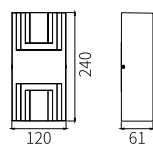

LED Outdoor Wall Light Light Fixtures

LLO-0990

Watt	Dimension(mm)	LED chip	Material	Body color	CCT
13W	120x61x240	OSRAM	Aluminium	Dark Grey	3000K
CRI	Beam Angle	Luminous Flux	IP		
>80	120°	610lm	IP65