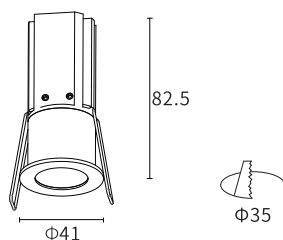

LLF-275B

Watt	Dimension(mm)	Cut-Out(mm)	Material	Body color	CCT
7W	Ø41x82.56	Ø35	Aluminium+SPU	Black	4000K
CRI	Beam Angle	LED Chip	Luminous Flux	IP	
>90	20°	Bridgelux C6	398.72lm	IP44