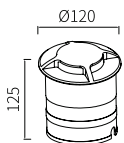

LLO-129L

Watt	Dimension(mm)	Cut-Out(mm)	LED chip	Material	Body color
12W	120x125	100	EPISTAR	Aluminium	Stainless Steel
CCT	CRI	Beam Angle	Luminous Flux	IP	
2700K	≥80	15°	720lm	IP65