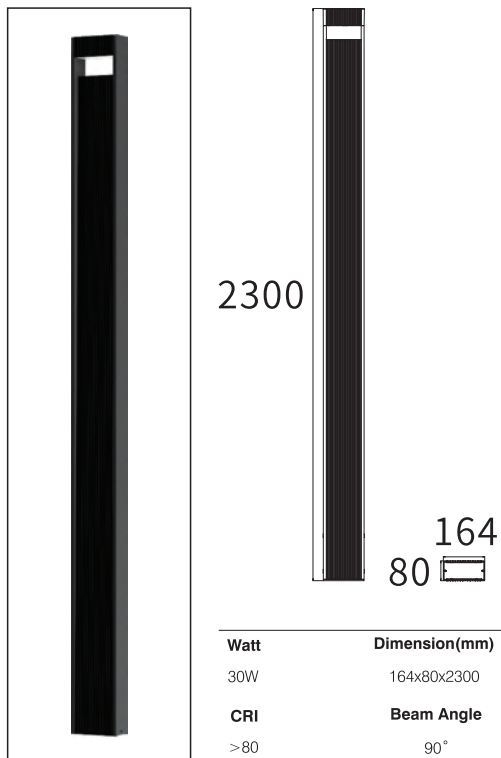

LPL-017

Watt	Dimension(mm)	LED chip	Material	Body color	CCT
24W	170x532x2300	SMD LED	Aluminium+pc	Dark Grey	3000K
CRI	Beam Angle	Luminous Flux	IP		
≥80	301°	1240lm	IP54		

LED Pole Lights

LPL-019

Watt	Dimension(mm)	Cut-Out(mm)	Material	Body color	CCT
30W	164x80x2300	/	Aluminium	Dark Grey	3000K
CRI	Beam Angle	LED Chip	Luminous Flux	IP	
>80	90°	OSRAM	2029lm	IP65	