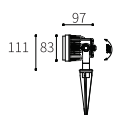

LED Outdoor Lights-economy Series

LEO-001

Watt	Dimension(mm)	LED	Material	Body color	CCT
6W	63x83	CREE	Aluminium	Dark Grey	3000/2200K
CRI	Beam Angle	Luminous Flux	IP		
≥80	36°	80lm/w	IP65		

LEO-002

Watt	Dimension(mm)	LED	Material	Body color	CCT
12W	83x97	CREE	Aluminium	Dark Grey	3000K
CRI	Beam Angle	Luminous Flux	IP		
≥80	36°	80lm/w	IP65		

LEO-020

Watt	Dimension(mm)	LED	Material	Body color	CCT
3W	85x90	Bridgelux	Aluminium	Dark Grey	3000K
CRI	Beam Angle	Luminous Flux	IP		
≥80	60°	80lm/w	IP54