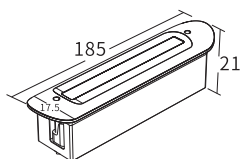

LED OUTDOOR HAND RAIL LIGHTS

LHR-004

Suit for handrail Ø48-52mm,
wall thickness 0.8-3.0mm

Watt	Dimension(mm)	Cut-Out(mm)	Material	Body color	CCT
1.5W	185x17.5x21	172x14.6~15	Aluminium	Matt Silver	3000K
CRI	Beam Angle	LED Chip	Luminous Flux	IP	
>80	110°	Hongli	110.20lm	IP65	

Suit for class 2 power unit, maximum connected power not more than 100W