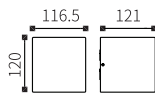

High-power LED Outdoor Wall Light Fixtures

LLO-008