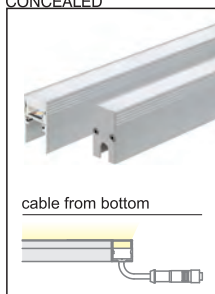

LLU-006
CONCEALED

Watt	Dimension(mm)	Cut-Out(mm)	Material	Body color	CCT
15W	1000x24.9x44	28x44	Aluminium Profile+PMMA	White	3000K
CRI	Beam Angle	LED Chip	Luminous Flux	IP	
>80	110°	Hongli	1063lm	IP67	

Suit for class 2 power unit, maximum connected power not more than 100W