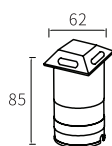

LED Outdoor Lights-economy Series

LEO-014

Watt	Dimension (mm)	Cut-Out (mm)	LED chip	Material	CCT
3W	62x85	40	EPISTAR	Aluminium	3000K
CRI	Beam Angle	Luminous Flux	IP	Body color	
≥ 80	60°	300-310lm	IP54	Dark Grey