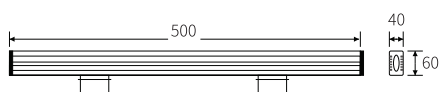

LED Outdoor Wall Washers

Watt	Dimension(mm)	LED	Material	Body color
6W	40x60x300	EPILEDs	Aluminium+pc	Black
CCT	CRI	Beam Angle	IP	
3000K	≥80	15° /45°	IP65	

LLWW-001

Watt	Dimension(mm)	LED	Material	Body color
18W	40x60x500	Bridgelux	Aluminium+pc	Black
CCT	CRI	Beam Angle	IP	
3000K	≥70	15° /45°	IP65	

Watt	Dimension(mm)	LED	Material	Body color
36W	40x60x1000	Bridgelux	Aluminium+pc	Black
CCT	CRI	Beam Angle	IP	
3000K	≥80	15° /45°	IP65