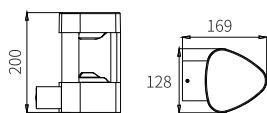

LED Bollard's/wall Light

LL0-076

Watt	Dimension(mm)	LED chip	Material	Body color	CCT
6W	200x128x169	OSRAM	Aluminium	Dark Grey	3000K
CRI	Beam Angle	Luminous Flux	IP		
≥ 80	175°	215lm	IP54