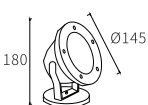

LEO-103A

Watt	Dimension(mm)	LED	Material	Body color	CCT
12W	145x180	EPILEDS	304 stainless steel	Stainless Steel	RGB DMX512
CRI	Beam Angle	Luminous Flux	IP	Voltage	
≥80	15°	112lm/w	IP68	24V