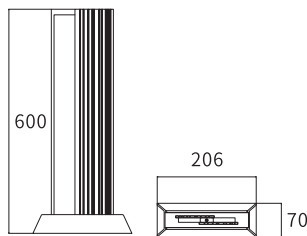

Watt	Dimension(mm)	Cut-Out(mm)	Material	Body color	CCT
20W	400x70x206	/	Aluminium	Dark Grey	3000K
CRI	Beam Angle	LED Chip	Luminous Flux	IP	
>80	327°	OSRAM	458lm	IP65	

LB-167A