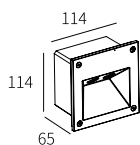

LED Outdoor Concealed Step Light Fixtures

LLO-142