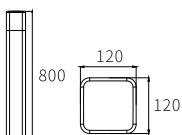

LB-020

Watt	Dimension(mm)	LED	Material	Body color
23W	800x120x120	E27 HOLDER	Aluminium+pc	Graphite Black
CRI	IP			
≥80	IP44