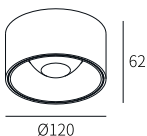

LLO-059G

Watt	Dimension(mm)	LED chip	Material	Body color	CCT
30W	120x62	Lumens	Aluminium	Dark Grey/White	3000K/4000K
CRI	Beam Angle	Luminous Flux	IP		
>90	50°	2281lm	IP54		

120-240V
50-60Hz

DOB
no driver