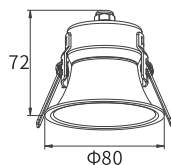

IP44/54 SMD DOWN LIGHTER'S

LLF-312

Watt	Dimension(mm)	Cut-Out(mm)	Material	Body color	CCT
8W	Ø80x72	Ø72~75	Aluminium+SPU	Black/White	3000K/4000K/5000K
CRI	Beam Angle	LED Chip	Luminous Flux	IP	
>90	100°	Bridgelux	504lm	IP54