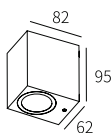

LLO-091

Watt	Dimension(mm)	LED chip	Material	Body color	CCT
1x7W	95x82x62	CREE	Die-cast aluminium	Dark Grey	3000K
CRI	Beam Angle	Luminous Flux	IP		
≥80	72°	577lm	IP54