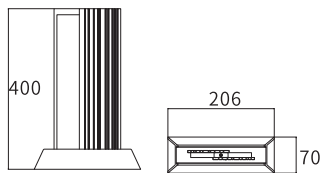

LED Outdoor Bollard's/Wall Lites

LB-167
CASTING WITH GLASS

Watt	Dimension(mm)	Cut-Out(mm)	Material	Body color	CCT
20W	400x70x206	/	Aluminium	Dark Grey	3000K
CRI	Beam Angle	LED Chip	Luminous Flux	IP	
>80	327°	OSRAM	458lm	IP65	

Watt	Dimension(mm)	Cut-Out(mm)	Material	Body color	CCT
20W	900x70x206	/	Aluminium	Dark Grey	3000K
CRI	Beam Angle	LED Chip	Luminous Flux	IP	
>80	327°	OSRAM	458lm	IP65