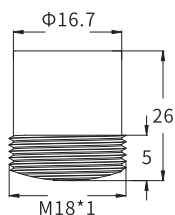

LED OUTDOOR HAND RAIL LIGHTS

LHR-001

Suit for handrail $\varnothing$ 38~42mm, wall thickness 1.5~2mm; handrail $\varnothing$ 42~100mm, wall thickness 1.5~6mm

Watt	Dimension(mm)	Cut-Out(mm)	Material	Body color	CCT
1.2W	M18x26	$\varnothing$17, M18x1.0	316 Stainless Steel	Silver	3000K
CRI	Beam Angle	LED Chip	Luminous Flux	IP	
>80	30°	CREE	122.48lm	IP67	

Suit for class 2 power unit, maximum connected power not more than 100W