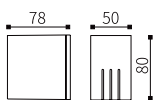

High-power LED Outdoor Wall Light Fixtures

LLO-005

Watt	Dimension(mm)	LED chip	Material	Body color	CCT
1x3W	80x50x78	CREE	Aluminium	Dark Grey	3000K
CRI	Beam Angle	Luminous Flux	IP		
≥80	81°	121lm	IP54