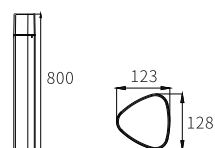

LB-028

Dimension(mm)	LED	Material	CRI	IP	Body color
800x128x123	E27 HOLDER	Aluminium+pc	≥80	IP44	Graphite Black