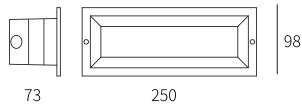

LLO-159W

Watt	Dimension(mm)	LED chip	Material	Body color	CCT
12W	250x73x98	EPISTAR SMD	Aluminum + PC	Dark Grey	3000K
CRI	Beam Angle	Luminous Flux	IP		
≥80	120°	900lm	IP65