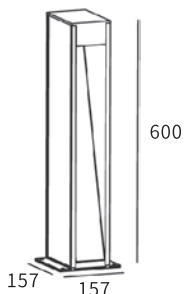

LWO-104

Watt	Dimension(mm)	Cut-Out(mm)	Material	Body color	CCT
7W	157x157x600	/	Aluminium+SPC	Graphite	3000K
CRI	Beam Angle	LED Chip	Luminous Flux	IP	
>80	45°	PHILIPS SMD 4014	200lm	IP65