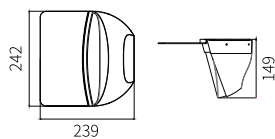

LED Outdoor SMD Wall Light Fixtures

LLO-079

Watt	Dimension(mm)	LED chip	Material	Body color	CCT
10W	185x122x170	EPISTAR	Die-cast aluminium	Dark Grey	3000K
CRI	Beam Angle	Luminous Flux	IP		
≥80	110°	465lm	IP54		

LLO-078

Watt	Dimension(mm)	LED chip	Material	Body color	CCT
7W	210x60x43	OSRAM	Die-cast aluminium	Dark Grey	3000K
CRI	Beam Angle	Luminous Flux	IP		
≥80	114°	310lm	IP54		

LED Outdoor SMD Wall Light Fixtures

LLO-074

Watt	Dimension(mm)	LED chip	Material	Body color	CCT
6W	161x100x98	EPISTAR	Die-cast aluminium	Dark Grey	3000K
CRI	Beam Angle	Luminous Flux	IP		
≥80	110°	388lm	IP54		

LLO-073

Watt	Dimension(mm)	LED chip	Material	Body color	CCT
12W	242x239x149	EPISTAR	Die-cast aluminium	Dark Grey	3000K
CRI	Beam Angle	Luminous Flux	IP		
≥80	110°	754lm	IP54		