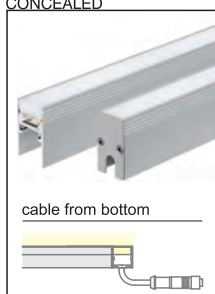

LLU-005
CONCEALED

Watt	Dimension(mm)	Cut-Out(mm)	Material	Body color	CCT
7.5W	500x24.9x44	28x44	Aluminium Profile+PMMA	White	3000K
CRI	Beam Angle	LED Chip	Luminous Flux	IP	
>80	110°	Hongli	531.5lm	IP67	

Suit for class 2 power unit, maximum connected power not more than 100W