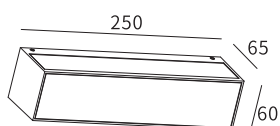

ONEWAY

Watt	Dimension(mm)	Cut-Out(mm)	Material	Body color	CCT
7W	250x65x60	/	Aluminium+SPC	Graphite	3000K
CRI	Beam Angle	LED Chip	Luminous Flux	IP	
>80	110°	PHILIPS SMD 2835	668lm	IP65	

LWO-005

UP/DOWN

Watt	Dimension(mm)	Cut-Out(mm)	Material	Body color	CCT
15W	250x105x110	/	Aluminium+SPC	Graphite	3000K
CRI	Beam Angle	LED Chip	Luminous Flux	IP	
>80	112°	PHILIPS SMD 2835	416lm	IP54	