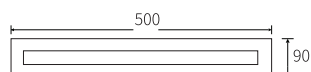

LED Outdoor Concealed Wall Washers

Watt	Dimension(mm)	Cut-Out(mm)	LED chip	Material	CCT
9W	300x90x75	285x75	OSRAM	201 stainless steel	3000K
CRI	Beam Angle	Lumens	IP	Body color	
≥80	15°/45°	140LM/W	IP68	stainless steel	

LLWW 015

Watt	Dimension(mm)	Cut-Out(mm)	LED chip	Material	CCT
18W	500x90x75	485x75	OSRAM	201 stainless steel	3000K
CRI	Beam Angle	Lumens	IP	Body color	
≥80	15°/45°	140LM/W	IP68	stainless steel	

Watt	Dimension(mm)	Cut-Out(mm)	LED chip	Material	CCT
36W	1000x90x75	985x75	OSRAM	201 stainless steel	3000K
CRI	Beam Angle	Lumens	IP	Body color	
≥80	15°/45°	140LM/W	IP68	stainless steel