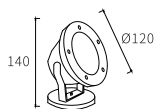

LEO-102

Watt	Dimension(mm)	LED	Material	Body color	CCT
6W	120x140	Bridgelux	304 stainless steel	Stainless Steel	2700K
CRI	Beam Angle	Luminous Flux	IP	Voltage	
≥80	15°	130lm/w	IP68	24V	

1. 1: Not to be switched on(Even for testing purpose)if the fixture is not under water
2. 2: not to cut the IP68 cable provided by the manufacturer