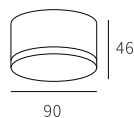

LED Outdoor Lights-economy Series

LEO-037

Watt	Dimension(mm)	LED chip	Material	Body color	CCT
8W	90x46	EPISTAR SMD 2835	Aluminium+pc	Black	3000K/4000K
CRI	Beam Angle	Luminous Flux	IP		
>80	180°	95-100lm/w	IP54