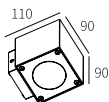

LLO-015

Watt	Dimension(mm)	LED chip	Material	Body color	CCT
2x4W	90x90x110	CREE	Die-cast aluminium	Dark Grey	3000K
CRI	Beam Angle	Luminous Flux	IP		
≥80	22°/90°	404lm	IP54		

NARROW/WIDE BEAM

LED Outdoor Wall Light