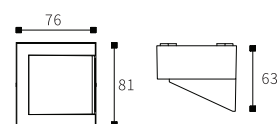

LEO-010

Watt	Dimension(mm)	LED chip	Material	Body color	CCT
3W	76x81x63	CREE	Aluminium	Dark Grey	2200/3000K
CRI	Beam Angle	Luminous Flux	IP		
≥ 80	36°	80lm/w	IP44