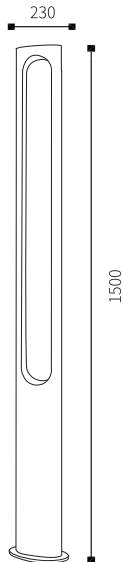

LED Pole Lights

LPL-015

Watt	Dimension(mm)	LED chip	Material	Body color	CCT
18W	230x69x1500	CREE LED	Aluminium+pc	Dark Grey	3000K
CRI	Beam Angle	Luminous Flux	IP		
≥80	328°	1559lm	IP65