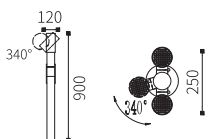

LB-157

Watt	Dimension(mm)	LED chip	Material	Body color	CCT
12W	120x900	CREE LED	Aluminium/Glass	Graphite Black	3000K
CRI	Beam Angle	Luminous Flux	IP		
≥80	24°	514lm	IP54