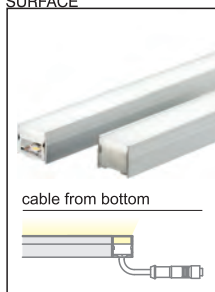

LLU-003
SURFACE

Watt	Dimension(mm)	Cut-Out(mm)	Material	Body color	CCT
15W	1000x24.7x20.9	28x20.9	Aluminium Profile+PMMA	White	3000K
CRI	Beam Angle	LED Chip	Luminous Flux	IP	
>80	110°	Hongli	1012lm	IP67	

Suit for class 2 power unit, maximum connected power not more than 100W