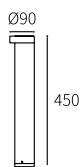

LED Bollard's/wall Light

LB-032

Watt	Dimension(mm)	LED chip	Material	Body color	CCT
7W	250x90	CREE	Aluminium+glass	Graphite Black	3000K
CRI	Beam Angle	Luminous Flux	IP		
≥80	55°	477lm	IP54		

LB-033

Watt	Dimension(mm)	LED chip	Material	Body color	CCT
7W	450x90	CREE	Aluminium+glass	Graphite Black	3000K
CRI	Beam Angle	Luminous Flux	IP		
≥80	55°	477lm	IP54		