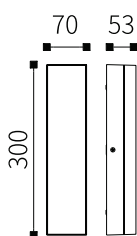

Watt	Dimension(mm)	LED chip	Material	Body color	CCT
13W	245x75	EPISTAR SMD	ABS+PC	Dark Grey	3000K
CRI	Beam Angle	Luminous Flux	IP		
>80	120°	970lm	IP65		

LLO-059J

Watt	Dimension(mm)	LED chip	Material	Body color	CCT
18W	310x75	EPISTAR SMD	ABS+PC	Dark Grey	3000K
CRI	Beam Angle	Luminous Flux	IP		
>80	120°	1300lm	IP65		

LED Outdoor Surface Light Fixtures

LLO-059K

Watt	Dimension(mm)	LED chip	Material	Body color	CCT
20W	300x300x47	/	Aluminium	Dark Grey	3000K
CRI	Beam Angle	Luminous Flux	IP		
>80	123°	1464lm	IP65		

LLO-052