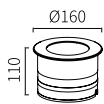

LLO-129G

Watt	Dimension(mm)	Cut-Out(mm)	LED chip	Material	Body color
6x2W	160x110	150	CREE	Die-cast Aluminium+pc	Stainless Steel
CCT	CRI	Beam Angle	Luminous Flux	IP	
2700K	≥80	15°	360lm	IP65	

LLO-129H

Watt	Dimension(mm)	Cut-Out(mm)	LED chip	Material	Body color
9x2W	160x110	150	CREE	Die-cast Aluminium+pc	Stainless Steel
CCT	CRI	Beam Angle	Luminous Flux	IP	
2700K	≥80	15°	480lm	IP65	