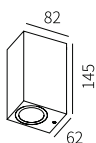

High-power LED Outdoor Wall Light Fixtures

LLO-090

Watt	Dimension(mm)	LED chip	Material	Body color	CCT
2x7W	145x82x62	CREE	Die-cast aluminium	Dark Grey	3000K
CRI	Beam Angle	Luminous Flux	IP		
≥80	72°	1116lm	IP54