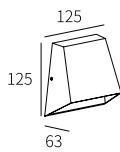

LLO-096

Watt	Dimension(mm)	LED chip	Material	Body color	CCT
1x7W	125x125x63	CREE	Die-cast aluminium	Dark Grey	3000K
CRI	Beam Angle	Luminous Flux	IP		
≥80	108°	389lm	IP54