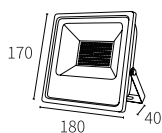

LFL-013

Watt	Dimension(mm)	LED	Material	Body color	CCT
30W	180x170x40	SANAN 5730	Die-cast Aluminium+glass	Black	3000/6000K
CRI	Beam Angle	Luminous Flux	IP		
≥80	110°	100lm/w	IP65		

LFL-014

Watt	Dimension(mm)	LED	Material	Body color	CCT
50W	244.5x234.5x52.5	SANAN 5730	Die-cast Aluminium+glass	Black	3000/6000K
CRI	Beam Angle	Luminous Flux	IP		
≥80	110°	100lm/w	IP65		