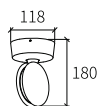

Watt	Dimension(mm)	LED chip	Material	Body color	CCT
7W	180x118	OSRAM	Aluminium	White	3000K
CRI	Beam Angle	Luminous Flux	IP		
≥80	17°	630lm	IP65