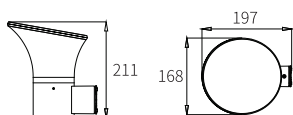

E-27 Bollard's/wall Lites

LWL-036

Dimension(mm)	LED	Material	Body color
211x168x197	E27 HOLDER	Aluminium+pc	Black
CRI ≥80	IP IP44