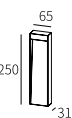

Watt	Dimension(mm)	LED chip	Material	Body color	CCT
8W	250x65x31	PHILIPS-AC LED	Die-cast aluminium	Dark Grey	3000K
CRI	Beam Angle	Luminous Flux	IP		
≥80	53°	250lm	IP65		

220-240V
50-60Hz

PHILIPS