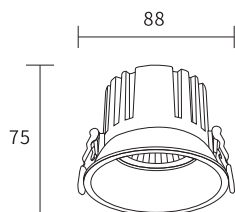

IP44/54 COB CONCEALED DOWN LIGHTER'S

LLF-292

Watt	Dimension(mm)	Cut-Out(mm)	Material	Body color	CCT
12W	Ø88x72	Ø80	Aluminium+SPU	Black	3000K/4000K/6000K
CRI	Beam Angle	LED Chip	Luminous Flux	IP	
>90	38°	Bridgelux C6	100lm	IP44