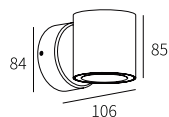

LLO-033

Watt	Dimension(mm)	LED chip	Material	Body color	CCT
3x1W	85x106x84	CREE	Die-cast aluminium	Dark Grey	3000K
CRI	Beam Angle	Luminous Flux	IP		
≥80	24°	211lm	IP54