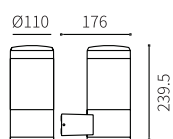

LLO-070

Watt	Dimension(mm)	LED chip	Material	Body color	CCT
9W	239.5x110x176	EVERLIGHT-AC LED	Aluminium+pc	Dark Grey	3000K
CRI	Beam Angle	Luminous Flux	IP		
≥80	185°	659lm	IP65