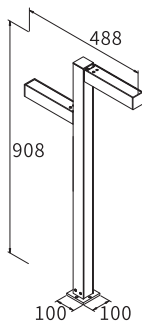

LWO-107

Watt	Dimension(mm)	Cut-Out(mm)	Material	Body color	CCT
6W	266x100x708	/	Aluminium	Black+Wood Grain	3000K
CRI	Beam Angle	LED Chip	Luminous Flux	IP	
>80	50°	OSRAM	435lm	IP65	

LWO-108

Watt	Dimension(mm)	Cut-Out(mm)	Material	Body color	CCT
12W	488x100x908	/	Aluminium	Black+Wood Grain	3000K
CRI	Beam Angle	LED Chip	Luminous Flux	IP	
>80	50°	OSRAM	810lm	IP65	