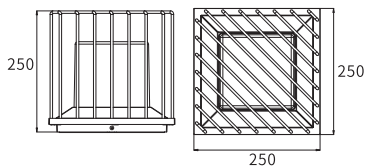

Watt	Dimension(mm)	Cut-Out(mm)	Material	Body color	CCT
20W	250x250x250	/	Aluminium	Sand Black	3000K
CRI >80	Beam Angle 238°	LED Chip OSRAM	Luminous Flux 1474lm	IP IP65