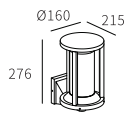

Dimension(mm)	LED	Material	Body color	CRI	IP
276x160x215	E27 HOLDER	Die-cast Aluminium	Black	≥80	IP65