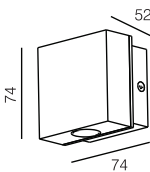

Watt	Dimension(mm)	LED chip	Material	Body color	CCT
2x1W	74x74x52	CREE	Die-cast aluminium	Dark Grey	3000K
CRI	Beam Angle	Luminous Flux	IP		
≥ 80	35°	179lm	IP54