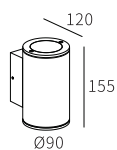

LWL-049

Dimension(mm)	LED	Material	Body color	CRI	IP
155x120x90	GU10	Aluminium+glass	Black	≥80	IP54

E-27/Gu-10 Outdoor Wall Light

Control different scenes, flexibly compatible
with various spaces
A variety of specifications to meet individual needs