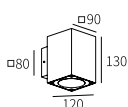

Control different scenes, flexibly compatible
with various spaces

A variety of specifications to meet individual needs

High-power LED Outdoor Wall Light Fixtures

LLO-016

Watt	Dimension(mm)	LED chip	Material	Body color	CCT
2x7W	130x90x120	CREE	Die-cast aluminium	Dark Grey	3000K
CRI	Beam Angle	Luminous Flux	IP		
≥80	21°	1208lm	IP54		