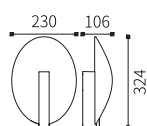

LED Outdoor Wall Light Light Fixtures

Watt	Dimension(mm)	LED chip	Material	Body color	CCT
10W	230X324x106	SMD LED	Aluminium /PMMA	Dark Grey	3000K
CRI	Beam Angle	Luminous Flux	IP		
≥80	268°	296lm	IP54		

CASTING WITH GLASS

Watt	Dimension(mm)	LED chip	Material	Body color	CCT
7W	202x200xH185	/	Aluminium	Black	3000K
CRI	Beam Angle	Luminous Flux	IP		
>80	180°	612.5lm	IP65		

220-240V
50/60Hz