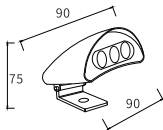

LLO-190

Watt	Dimension(mm)	LED Chip	Material	Body color	CCT
6W	90x90x75	CREE	Aluminium	Dark Grey	2700K
CRI	Beam Angle	Luminous Flux	IP		
>80	15°	680lm	IP65