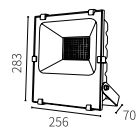

LFL-005

Watt	Dimension(mm)	LED	Material	Body color
100W	283x256x70	Sanan 2835	Die-cast Aluminium+glass	Black
CCT	CRI	Beam Angle	Luminous Flux	IP
3000/6000K	≥ 80	110°	100lm/w	IP65