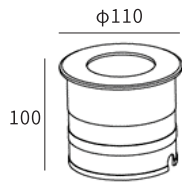

24V OUTDOOR SERIES-UNDER GROUND LIGHTS

LLO24V-22

Watt	Dimension(mm)	Cut-Out(mm)	Material	Body color	CCT
6W	Ø110x100	Ø100	Stainless Steel	Stainless Steel	2700K
CRI	Beam Angle	LED Chip	Luminous Flux	IP	
>80	15°	CREE	380lm	IP65