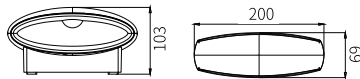

Watt	Dimension(mm)	LED chip	Material	Body color	CCT
9W	200x69x103	OSRAM	Die-cast Aluminium+pc	Dark Grey	3000K
CRI	Beam Angle	Luminous Flux	IP		
≥80	350°	364lm	IP54