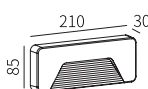

LED Outdoor Step Light Fixtures-surface

LLO-159H

Watt	Dimension(mm)	LED chip	Material	Body color	CCT
2W	128x30	EPISTAR	ABS+PC	Dark Grey	3000K
CRI	Beam Angle	Luminous Flux	IP		
>80	120°	120lm	IP65		

LLO-159I

Watt	Dimension(mm)	LED chip	Material	Body color	CCT
3W	210x30x85	EPISTAR	ABS+PC	Dark Grey	3000K
CRI	Beam Angle	Luminous Flux	IP		
>80	120°	180lm	IP65		

LLO-159J

Watt	Dimension(mm)	LED chip	Material	Body color	CCT
5W	210x30x85	EPISTAR	ABS+PC	Dark Grey	3000K
CRI	Beam Angle	Luminous Flux	IP		
>80	120°	300lm	IP65