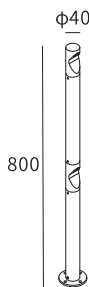

LB-173
MOVING HEAD

Watt	Dimension(mm)	Cut-Out(mm)	Material	Body color	CCT
2x3W	Ø40x800	/	Aluminium	Sand Black	3000K
CRI	Beam Angle	LED Chip	Luminous Flux	IP	
>80	60°	CREE	/	IP65