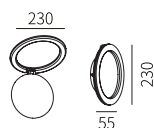

LED Outdoor SMD Wall Light Fixtures

LLO-079A

Watt	Dimension(mm)	LED chip	Material	Body color	CCT
10W	222x118x65.5	EPISTAR	Die-cast aluminium	Dark Grey	3000K
CRI	Beam Angle	Luminous Flux	IP		
≥80	127°	1081lm	IP54		

LLO-079G

Watt	Dimension(mm)	LED chip	Material	Body color	CCT
3W	112x112x35	SMD-EVERLIGHT	Aluminium+pc	Dark Grey	3000K
CRI	Beam Angle	Luminous Flux	IP		
>80	77°	216lm	IP65		

LLO-079H

Watt	Dimension(mm)	LED chip	Material	Body color	CCT
10W	201x69x286	SMD-EVERLIGHT	Aluminium+ glass	Dark Grey	3000K
CRI	Beam Angle	Luminous Flux	IP		
>80	113°	662lm	IP54		

LLO-079I

Watt	Dimension(mm)	LED chip	Material	Body color	CCT
16W	183x130x183	EPISTAR	Aluminium+pc	Dark Grey	3000K
CRI	Beam Angle	Luminous Flux	IP		
>80	120°	960lm	IP65		

LLO-079J

Watt	Dimension(mm)	LED chip	Material	Body color	CCT
16W	230x55x230	EPISTAR	Aluminium+pc	Dark Grey	3000K
CRI	Beam Angle	Luminous Flux	IP		
>80	120°	960lm	IP65		