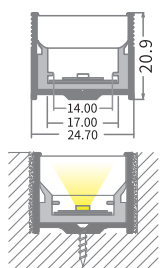

LLU-002
SURFACE

Watt	Dimension(mm)	Cut-Out(mm)	Material	Body color	CCT
7.5W	500x24.74x20.9	28x20.9	Aluminium Profile+PMMA	White	3000K
CRI	Beam Angle	LED Chip	Luminous Flux	IP	
>80	110°	Hongli	506.25lm	IP67	

Suit for class 2 power unit, maximum connected power not more than 100W