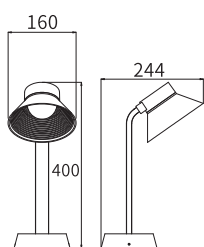

LB-161

Watt	Dimension(mm)	Cut-Out(mm)	Material	Body color	CCT
7W	160x244x400	/	Aluminium	Dark Grey	3000K
CRI	Beam Angle	LED Chip	Luminous Flux	IP	
>80	/	OSRAM	/	IP65