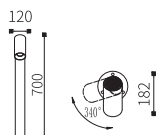

LB-158

Watt	Dimension(mm)	LED chip	Material	Body color	CCT
6W	120x700	CREE LED	Aluminium/Glass	Graphite Black	3000K
CRI	Beam Angle	Luminous Flux	IP		
>80	21°	223lm	IP54