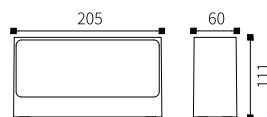

Watt	Dimension(mm)	LED chip	Material	Body color	CCT
10W	205 x111x60	CREE LED	Aluminium/Glass	Dark Grey	3000K
CRI	Beam Angle	Luminous Flux	IP		
≥80	57°	598lm	IP54		

100-240V
50/60Hz