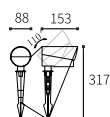

LED Outdoor Fixtures-spike/surface

LLO-182

Watt	Dimension(mm)	LED chip	Material	Body color	CCT
12W	90x139x173	CREE	Aluminium+glass	Dark Grey	3000K
CRI	Beam Angle	Luminous Flux	IP		
>80	13°	1077lm	IP65		

LLO-183

Watt	Dimension(mm)	LED chip	Material	Body color	CCT
12W	88x153x317	CREE	Aluminium+glass	Dark Grey	3000K
CRI	Beam Angle	Luminous Flux	IP		
>80	13°	1077lm	IP65		

LLO-184

Watt	Dimension(mm)	LED chip	Material	Body color	CCT
7W	198x78	CREE	Aluminium/PMMA	Dark Grey	3000K
CRI	Beam Angle	Luminous Flux	IP		
>80	18-45°	636lm	IP54		

LLO-185

Watt	Dimension(mm)	LED chip	Material	Body color	CCT
7W	332x164x77	CREE	Aluminium/PMMA	Dark Grey	3000K
CRI	Beam Angle	Luminous Flux	IP		
>80	18-45°	636lm	IP54		

100-240V
50-60Hz