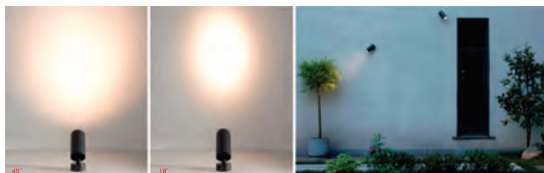

100-240V
50-60Hz

LED Outdoor Fixtures-spike/surface

LLO-186

Watt	Dimension(mm)	LED Chip	Material	Body color	CCT
20W	Ø60x128	Bridgelux	Aluminium	Dark Grey	2700K
CRI	Beam Angle	Luminous Flux	IP		
>80	15°	1800lm	IP65		