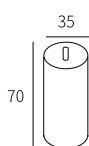

LLO-159E

Watt	Dimension(mm)	Cut-Out(mm)	LED chip	Material	Body color
3W	35x35x70	30x30	CREE	Aluminium+pc	Stainless Steel
CCT	CRI	Beam Angle	Luminous Flux	IP	
3000K	≥80	60°	300-310lm	IP65	

LLO-159F

Watt	Dimension(mm)	Cut-Out(mm)	LED chip	Material	Body color
3W	35x70	30	CREE	Aluminium+pc	Stainless Steel
CCT	CRI	Beam Angle	Luminous Flux	IP	
3000K	≥80	10°	300-310lm	IP65	