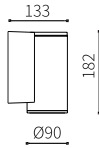

LLO-006

Watt	Dimension(mm)	LED chip	Material	Body color	CCT
2x3W	150x50x78	CREE	Aluminium	Dark Grey	3000K
CRI	Beam Angle	Luminous Flux	IP		
≥80	5° /85°	162lm	IP54		

LLO-006A

Watt	Dimension(mm)	LED chip	Material	Material	CCT
2x3W	150x50x78	CREE	Aluminum	Dark Grey	3000K
CRI	Beam Angle	Luminous Flux	IP		
≥80	16° /16°	82lm	IP54		

LLO-008

Watt	Dimension(mm)	LED chip	Material	Body color	CCT
1x7W	116.5x120x121	CREE	Aluminium+glass	Dark Grey	3000K
CRI	Beam Angle	Luminous Flux	IP		
≥80	31°	512lm	IP54		

LLO-009

Watt	Dimension(mm)	LED chip	Material	Body color	CCT
2x6W	121x120x116.5	CREE	Aluminium+glass	Dark Grey	3000K
CRI	Beam Angle	Luminous Flux	IP		
≥80	31°	935lm	IP54		

LLO-099D

Watt	Dimension(mm)	LED chip	Material	Body color	CCT
2x6W	240x106x94	CREE	Aluminium+glass	Dark Grey	3000K
CRI	Beam Angle	Luminous Flux	IP		
≥80	73°	725lm	IP54		

High-power LED Outdoor Wall Light Fixtures

LLO-099B

Watt	Dimension(mm)	LED chip	Material	Body color	CCT
1x12W	133x182x90	CREE	Aluminium+glass	Dark Grey	3000K
CRI	Beam Angle	Luminous Flux	IP		
≥80	44°	846lm	IP54		

LLO-099C

Watt	Dimension(mm)	LED chip	Material	Body color	CCT
2x12W	133x220x90	CREE	Aluminium+glass	Dark Grey	3000K
CRI	Beam Angle	Luminous Flux	IP		
≥80	44°	1577lm	IP54		