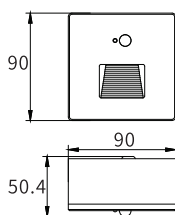

LFO-002

MAGNETIC PLATE

Watt	Dimension(mm)	Cut-Out(mm)	Material	Body color	CCT
3W	90x90x50.4	90.2x90.2x38	Aluminium	Dark Grey	3000K
CRI	Beam Angle	LED Chip	Luminous Flux	IP	
>80	80°	OSRAM	262.5lm	IP65