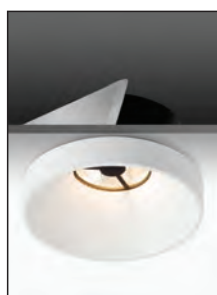

LLF-318

Watt	Dimension(mm)	Cut-Out(mm)	Material	Body color	CCT
9W	Ø65x65	/	Aluminium	Black/White	272700K/3000K/4000K/5000K00K
CRI	Beam Angle	LED Chip	Luminous Flux	IP	
>90	20°/30°	/	557lm	IP65