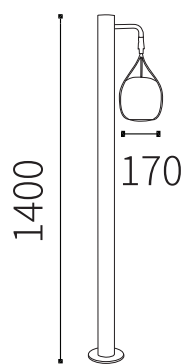

LPL-016

Watt	Dimension(mm)	LED chip	Material	Body color	CCT
12W	170x336x1400	SMD LED	Aluminium+pc	Dark Grey	3000K
CRI	Beam Angle	Luminous Flux	IP		
≥80	301°	620lm	IP54