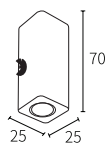

LLO-139Y

Watt	Dimension(mm)	LED chip	Material	Body color
2x1W	25x25xh70	Bridgelux	Aluminium	Dark Grey/White
CCT	CRI	Beam Angle	Luminous Flux	IP
3000K	>80	60°	180-200lm	IP54