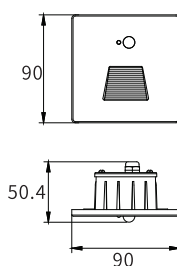

LFO-005

MAGNETIC PLATE

Watt	Dimension(mm)	Cut-Out(mm)	Material	Body color	CCT
3W	90x90x50.4	52x70x50	Aluminium	Dark Grey/White/Golden	3000K
CRI	Beam Angle	LED Chip	Luminous Flux	IP	
>80	80°	OSRAM	262.5lm	IP65