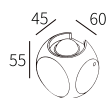

Watt	Dimension(mm)	LED chip	Material	Body color	CCT
1W	55x45x60	CREE	Aluminium	Dark Grey/White	3000K
CRI	Beam Angle	Luminous Flux	IP		
≥80	60°	70-80lm	IP54