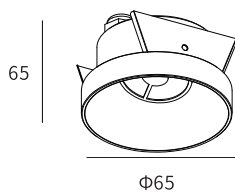

LLF-318

Watt	Dimension(mm)	Cut-Out(mm)	Material	Body color	CCT
9W	Ø65x65	/	Aluminium	Black/White	272700K/3000K/4000K/5000K00K
CRI	Beam Angle	LED Chip	Luminous Flux	IP	
>90	20°/30°	/	557lm	IP65