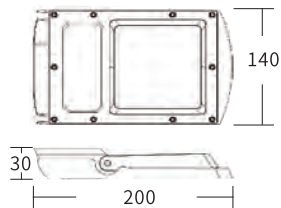

LFL-037

Watt	Dimension(mm)	Cut-Out(mm)	Material	Body color	CCT
50W	140x200x30	/	Aluminium+PC	Grey	6500/3000K
CRI	Beam Angle	LED Chip	Luminous Flux	IP	
>80	90°	SANAN 2835	100-110lm/w	IP66	

100-240V
50-60Hz