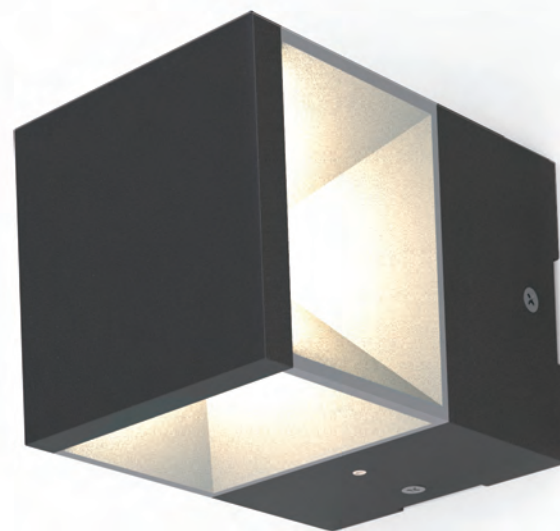

LED Outdoor Bollard's/wall Lights

LLO-079Q

Watt	Dimension(mm)	LED chip	Material	Body color	CCT
12W	150x100x100	EPISTAR	Aluminium+pc	Dark Grey	3000K
CRI	Beam Angle	Luminous Flux	IP		
>80	120°	720lm	IP65		

LB-140

Watt	Dimension(mm)	LED chip	Material	Body color	CCT
12W	100x100x500	EPISTAR	Aluminium+pc	Graphite Black	3000K
CRI	Beam Angle	Luminous Flux	IP		
>80	120°	720lm	IP65		

LB-141

Watt	Dimension(mm)	LED chip	Material	Body color	CCT
12W	100x100x800	EPISTAR	Aluminium+pc	Graphite Black	3000K
CRI	Beam Angle	Luminous Flux	IP		
>80	120°	720lm	IP65		

EPISTAR