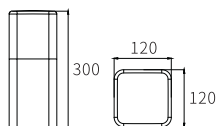

LB-018

Watt	Dimension(mm)	LED	Material	Body color
23W	300x120x120	E27 HOLDER	Aluminium+pc	Graphite Black
CRI	IP			
≥80	IP44