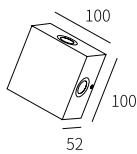

Watt	Dimension(mm)	LED chip	Material	Body color	CCT
4x1W	100x100x52	CREE	Die-cast Aluminium	Dark Grey	3000K
CRI	Beam Angle	Luminous Flux	IP		
≥80	11°x4	179lm	IP54