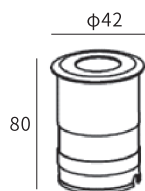

24V OUTDOOR SERIES-UNDER GROUND LIGHTS

LLO24V-19

Watt	Dimension(mm)	Cut-Out(mm)	Material	Body color	CCT
2W	Ø42x80	Ø40	Aluminium	Iron Grey	2700K
CRI	Beam Angle	LED Chip	Luminous Flux	IP	
>80	36°	OSRAM	220lm	IP65