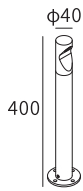

LED Outdoor Bollard's/Wall Lites

LB-172
MOVING HEAD

Watt	Dimension(mm)	Cut-Out(mm)	Material	Body color	CCT
3W	Ø40x400	Surface	Aluminium	Sand Black	3000K
CRI	Beam Angle	LED Chip	Luminous Flux	IP	
>80	60°	CREE	/	IP65