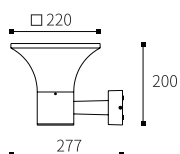

LWL-004

Dimension(mm)	LED	Material	Body color
220x200x277	E27 HOLDER	Aluminium+pc	Black
CRI ≥80	IP IP44