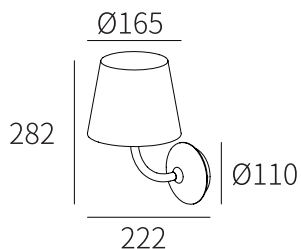

Watt	Dimension(mm)	LED chip	Material	Body color	CCT
7W	222x282x165	Philips	Die-cast Aluminium	Dark Grey	3000K
CRI	Beam Angle	Luminous Flux	IP		
≥80	105°	555lm	IP65