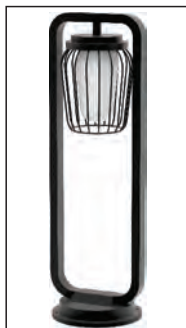

E-27 Bollard's/wall Lights

LB-162

Watt	Dimension(mm)	Cut-Out(mm)	Material	Body color	CCT
Max 23W	230x210x700	/	Aluminium	Dark Grey	/
CRI	Beam Angle	LED Chip	Luminous Flux	IP	
/	/	E27	/	IP54