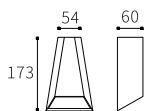

LED Outdoor Lights-economy Series

LEO-005

Watt	Dimension(mm)	LED	Material	Body color	CCT
6W	173x54x60	CREE	Aluminium	Dark Grey	3000K
CRI	Beam Angle	Luminous Flux	IP		
≥80	15°/36°	80lm/w	IP44