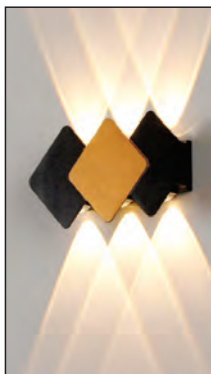

LLO-139ZB
DOT OVER LENSE

Watt	Dimension(mm)	LED Chip	Material	Body color	CCT
6x1W	190x100x35	/	Aluminium	Black+Gold	3000K/4000K
CRI	Beam Angle	Luminous Flux	IP		
>80	60°	540-600lm	IP54