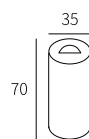

LLO-159G

Watt	Dimension(mm)	Cut-Out(mm)	LED chip	Material	Body color
3W	35x70	30	CREE	Aluminium+pc	Stainless Steel
CCT	CRI	Beam Angle	Luminous Flux	IP	
3000K	≥80	30°	300-310lm	IP65