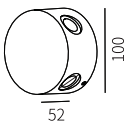

LLO-006

Watt	Dimension(mm)	LED chip	Material	Body color	CCT
2x3W	150x50x78	CREE	Aluminium	Dark Grey	3000K
CRI	Beam Angle	Luminous Flux	IP		
≥80	5° /85°	162lm	IP54		

LLO-006A

Watt	Dimension(mm)	LED chip	Material	Material	CCT
2x3W	150x50x78	CREE	Aluminum	Dark Grey	3000K
CRI	Beam Angle	Luminous Flux	IP		
≥80	16° /16°	82lm	IP54		

LLO-013

Watt	Dimension(mm)	LED chip	Material	Body color	CCT
4x1W	100x100x52	CREE	Die-cast Aluminium	Dark Grey	3000K
CRI	Beam Angle	Luminous Flux	IP		
≥80	11°x4	179lm	IP54		

LLO-035

Watt	Dimension(mm)	LED chip	Material	Body color	CCT
4x1W	∅100x52	CREE	Die-cast Aluminium	Dark Grey	3000K
CRI	Beam Angle	Luminous Flux	IP		
≥80	11°x4	179lm	IP54		