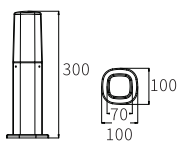

E-27 Bollard's/wall Lites

LB-029