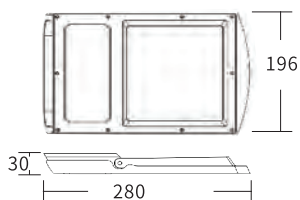

LED Outdoor Flood Lights

LFL-038

Watt	Dimension(mm)	Cut-Out(mm)	Material	Body color	CCT
100W	196x280x30	/	Aluminium+PC	Grey	6500/3000K
CRI	Beam Angle	LED Chip	Luminous Flux	IP	
>80	90°	SANAN 2835	100-110lm/w	IP66