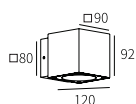

LLO-017

Watt	Dimension(mm)	LED chip	Material	Body color	CCT
1x7W	92x90x120	CREE	Die-cast aluminium	Dark Grey	3000K
CRI	Beam Angle	Luminous Flux	IP		
≥80	21°	541lm	IP54