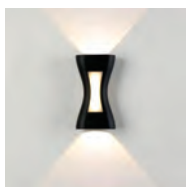

LED Outdoor Surface Wall Light Fixtures-White Body/Grey Body

LLO-1390

Watt	Dimension(mm)	LED chip	Material	Body color
2x3+2W	150x80x55	Bridgelux	Aluminium	Dark Grey
CCT	CRI	Beam Angle	Luminous Flux	IP
3000K	>80	60°	720-800lm	IP54