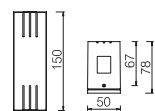

High-power LED Outdoor Wall Light Fixtures

LLO-005

Watt	Dimension(mm)	LED chip	Material	Body color	CCT
1x3W	80x50x78	CREE	Aluminium	Dark Grey	3000K
CRI	Beam Angle	Luminous Flux	IP		
≥80	81°	121lm	IP54		

LLO-006

Watt	Dimension(mm)	LED chip	Material	Body color	CCT
2x3W	150x50x78	CREE	Aluminium	Dark Grey	3000K
CRI	Beam Angle	Luminous Flux	IP		
≥80	5° /85°	162lm	IP54		

LLO-006A

Watt	Dimension(mm)	LED chip	Material	Material	CCT
2x3W	150x50x78	CREE	Aluminum	Dark Grey	3000K
CRI	Beam Angle	Luminous Flux	IP		
≥80	16° /16°	82lm	IP54		