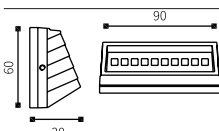

LLO-100

10xLED

Watt	Dimension(mm)	LED chip	Material	Body color	CCT
2W	90x38x60	EVERLIGHT	Aluminium+pc	Dark Grey	3000K/6000K
CRI	Beam Angle	Luminous Flux	IP		
≥80	98°	130lm/140lm	IP54