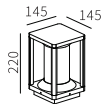

Dimension(mm)	LED	Material	Body color	CRI	IP
145x145x220	E27 HOLDER	Die-cast Aluminium	Graphite Black	≥80	IP65