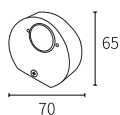

LLO-139S

Watt	Dimension(mm)	LED chip	Material	Body color
2x1W	70x65x28	Bridgelux	Aluminium	Dark Grey/White
CCT	CRI	Beam Angle	Luminous Flux	IP
3000K	>80	60°	180-200lm	IP54