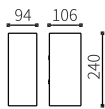

LLO-006

Watt	Dimension(mm)	LED chip	Material	Body color	CCT
2x3W	150x50x78	CREE	Aluminium	Dark Grey	3000K
CRI	Beam Angle	Luminous Flux	IP		
≥80	5° /85°	162lm	IP54		

LLO-006A

Watt	Dimension(mm)	LED chip	Material	Material	CCT
2x3W	150x50x78	CREE	Aluminum	Dark Grey	3000K
CRI	Beam Angle	Luminous Flux	IP		
≥80	16° /16°	82lm	IP54		

LLO-008

Watt	Dimension(mm)	LED chip	Material	Body color	CCT
1x7W	116.5x120x121	CREE	Aluminium+glass	Dark Grey	3000K
CRI	Beam Angle	Luminous Flux	IP		
≥80	31°	512lm	IP54		

LLO-009

Watt	Dimension(mm)	LED chip	Material	Body color	CCT
2x6W	121x120x116.5	CREE	Aluminium+glass	Dark Grey	3000K
CRI	Beam Angle	Luminous Flux	IP		
≥80	31°	935lm	IP54		

LLO-099D

Watt	Dimension(mm)	LED chip	Material	Body color	CCT
2x6W	240x106x94	CREE	Aluminium+glass	Dark Grey	3000K
CRI	Beam Angle	Luminous Flux	IP		
≥80	73°	725lm	IP54		

High-power LED Outdoor Wall Light Fixtures