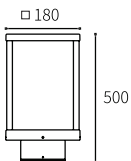

LB-037

Watt	Dimension(mm)	LED chip	Material	Body color	CCT
12W	500x180	CREE	Aluminium	Graphite Black	3000K
CRI	Beam Angle	Luminous Flux	IP		
≥80	360°	1100lm	IP54