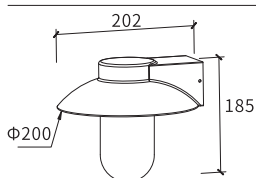

Watt	Dimension(mm)	LED chip	Material	Body color	CCT
10W	230X324x106	SMD LED	Aluminium /PMMA	Dark Grey	3000K
CRI	Beam Angle	Luminous Flux	IP		
≥80	268°	296lm	IP54		

LLO-079T

CASTING WITH GLASS