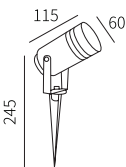

LGLS-004

Watt	Dimension(mm)	Material	Body color	IP
Max.35W	115x60x245	Aluminum+ Glass	Dark Grey	IP65