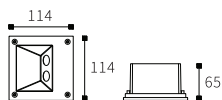

LED Outdoor Lights-economy Series

LEO-041