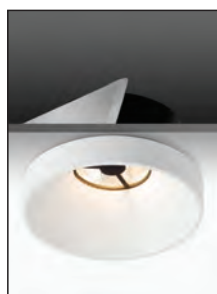

LLF-317

Watt	Dimension(mm)	Cut-Out(mm)	Material	Body color	CCT
5W	Ø68x56	/	Aluminium	Black/White	2700K/3000K/4000K/5000K
CRI	Beam Angle	LED Chip	Luminous Flux	IP	
>90	20°/30°	/	236lm	IP54