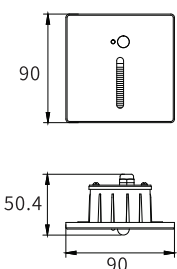

LFO-006

MAGNETIC PLATE

Watt	Dimension(mm)	Cut-Out(mm)	Material	Body color	CCT
3W	90x90x50.4	52x70x50	Aluminium	Dark Grey/White/Golden	3000K
CRI	Beam Angle	LED Chip	Luminous Flux	IP	
>80	80°	OSRAM	262.5lm	IP65