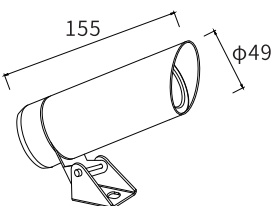

LLO-181A
WITH HOOD

Watt	Dimension(mm)	Cut-Out(mm)	Material	Body color	CCT
10W	Ø49x155	/	Aluminium	Dark Grey	2700K
CRI	Beam Angle	LED Chip	Luminous Flux	IP	
>80	15°	Bridgelux	900lm	IP65