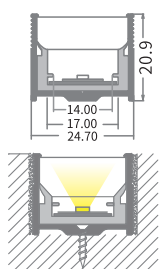

LLU-003
SURFACE

Watt	Dimension(mm)	Cut-Out(mm)	Material	Body color	CCT
15W	1000x24.7x20.9	28x20.9	Aluminium Profile+PMMA	White	3000K
CRI	Beam Angle	LED Chip	Luminous Flux	IP	
>80	110°	Hongli	1012lm	IP67	

Suit for class 2 power unit, maximum connected power not more than 100W