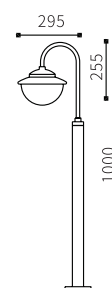

LPL-004

Watt	Dimension(mm)	LED chip	Material	Body color	CCT
9W	1000x295	EVERLIGHT	Aluminium+pc	Black	3000K
CRI	Beam Angle	Luminous Flux	IP		
≥80	132°	1088lm	IP54