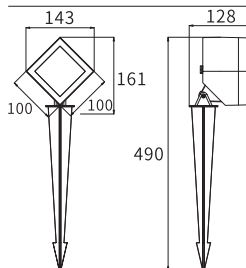

LLO-188

Watt	Dimension(mm)	LED Chip	Material	Body color	CCT
20W	143x128x490	OSRAM	Aluminium	Dark Grey	3000K
CRI	Beam Angle	Luminous Flux	IP		
>80	/	/	IP65