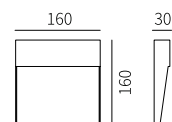

LLO-159K

Watt	Dimension(mm)	LED chip	Material	Body color	CCT
3W	110x22	EPISTAR	Aluminium+pc	Dark Grey	3000K
CRI	Beam Angle	Luminous Flux	IP		
>80	120°	180lm	IP54		

LLO-159L

Watt	Dimension(mm)	LED chip	Material	Body color	CCT
6W	160x30	EPISTAR	Aluminium+pc	Dark Grey	3000K
CRI	Beam Angle	Luminous Flux	IP		
>80	120°	360lm	IP54		

LLO-159M

Watt	Dimension(mm)	LED chip	Material	Body color	CCT
3W	105x22x105	EPISTAR	Aluminium+pc	Dark Grey	3000K
CRI	Beam Angle	Luminous Flux	IP		
>80	120°	180lm	IP54		

LLO-159N

Watt	Dimension(mm)	LED chip	Material	Body color	CCT
6W	160x30x160	EPISTAR	Aluminium+pc	Dark Grey	3000K
CRI	Beam Angle	Luminous Flux	IP		
>80	120°	360lm	IP54		