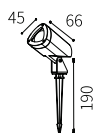

LLO-176

Watt	Dimension(mm)	LED chip	Material	Body color	CCT
3W	66x45x190	CREE	Aluminium	Dark Grey	3000K
CRI	Beam Angle	Luminous Flux	IP		
≥80	36°	300-360lm	IP65