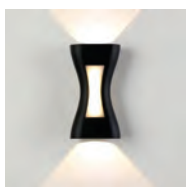

LLO-139P

Watt	Dimension(mm)	LED chip	Material	Body color
2x5+2W	200x110x60	Bridgelux	Aluminium	Dark Grey
CCT	CRI	Beam Angle	Luminous Flux	IP
3000K	>80	60°	1080-1200lm	IP54