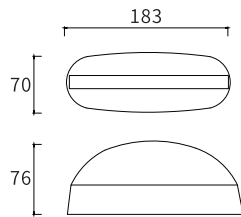

LED Outdoor Wall Washers

LLWW-017

3x6W WINDOW LIGHT

Watt	Dimension(mm)	Cut-Out(mm)	Material	Body color	CCT
18W	183x70x76	/	Aluminium	Grey	2700K
CRI	Beam Angle	LED Chip	Luminous Flux	IP	
>80	5°x180°	CREE	1080lm	IP65