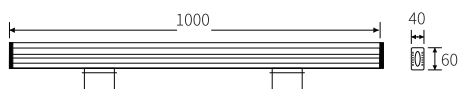

Watt	Dimension(mm)	LED	Material	Body color
18W	40x60x500	Bridgelux	Aluminium+pc	Black
CCT	CRI	Beam Angle	IP	
3000K	≥70	15° /45°	IP65	

LLWW-004