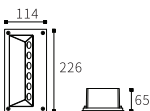

LEO-042

Watt	Dimension(mm)	Cut-Out(mm)	LED chip	Material	Body color
4W	170x114x65	170x105x60	CREE XBD	Aluminium	Dark Grey
CRI	Beam Angle	Luminous Flux	IP	CCT	
≥80	30°	80lm/w	IP65	3000K	

LEO-043

Watt	Dimension(mm)	Cut-Out(mm)	LED	Material	Body color
6W	226x114x65	226x105x60	CREE XBD	Aluminium	Dark Grey
CRI	Beam Angle	Luminous Flux	IP	CCT	
≥80	30°	80lm/w	IP65	3000K	