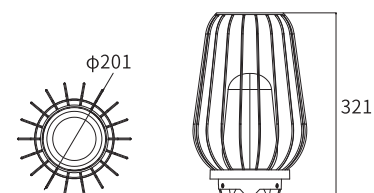

LB-165A

Watt	Dimension(mm)	Cut-Out(mm)	Material	Body color	CCT
Max 23W	321xØ201	/	Aluminium	Dark Grey	/
CRI	Beam Angle	LED Chip	Luminous Flux	IP	
/	/	E27	/	IP54