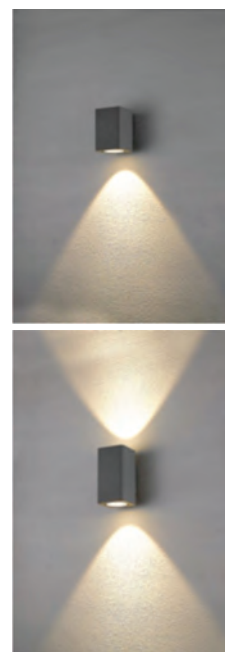

High-power LED Outdoor Wall Light Fixtures

Watt	Dimension(mm)	LED chip	Material	Body color	CCT
1x12W	138x132x100	CREE	Aluminium+glass	Dark Grey	3000K
CRI	Beam Angle	Luminous Flux	IP		
≥80	44°	846lm	IP54		

Watt	Dimension(mm)	LED chip	Material	Body color	CCT
2x12W	220x132x100	CREE	Aluminium+glass	Dark Grey	3000K
CRI	Beam Angle	Luminous Flux	IP		
≥80	44°	1577lm	IP54