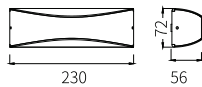

Watt	Dimension(mm)	LED chip	Material	Body color	CCT
10W	230x72x56	EPISTAR	Die-cast aluminium	Dark Grey	3000K
CRI	Luminous Flux	IP			
≥80	275lm	IP65