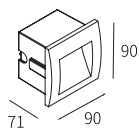

LED Outdoor Concealed Step Light Fixtures

LLO-159T

Watt	Dimension(mm)	LED chip	Material	Body color	CCT
3W	90x71x90	EPISTAR SMD	Aluminum+ Glass	Dark Grey	3000K
CRI	Beam Angle	Luminous Flux	IP		
≥80	120°	90lm	IP65