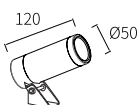

LLO-181

Watt	Dimension(mm)	LED chip	Material	Body color	CCT
12W	50x120	CREE	Aluminium	Silver Grey	2700K
CRI	Beam Angle	Luminous Flux	IP		
≥80	15°	140lm/w	IP65