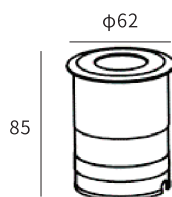

LLO24V-21

Watt	Dimension(mm)	Cut-Out(mm)	Material	Body color	CCT
3W	Ø62x85	Ø58	Stainless Steel	Iron Grey	2700K
CRI	Beam Angle	LED Chip	Luminous Flux	IP	
>80	15°	CREE	280lm	IP65