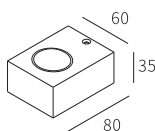

LED Outdoor Lights-economy Series

LEO-049

Watt	Dimension(mm)	LED chip	Material	Body color	CCT
3W	80x60x35	EPISTAR-COB	Die-casting	Dark Grey	3000K
CRI	Beam Angle	Luminous Flux	IP		
>80	85°	240lm	IP54