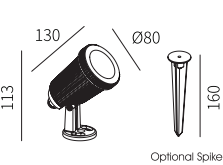

LGLS-006

Watt	Dimension(mm)	Material	Body color	IP
Max.8W	130x80x273	ABS+PC	Dark Grey	IP65