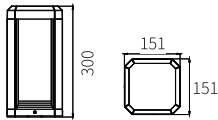

200-240V
50-60Hz

LED Bollard's/wall Light

LED Bollard's/wall Light

LB-100

Watt	Dimension(mm)	LED chip	Material	Body color	CCT
10W	300x151x151	OSRAM	Die-cast Aluminium	Graphite Black	3000K
CRI	Beam Angle	Luminous Flux	IP		
≥80	197°	290lm	IP54		