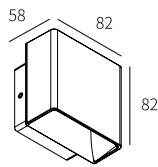

LLO-104

Watt	Dimension(mm)	LED chip	Material	Body color	CCT
1x7W	82x82x58	Philips-AC LED	Die-cast aluminium	Dark Grey	3000K
CRI	Beam Angle	Luminous Flux	IP		
≥80	93°	218lm	IP54