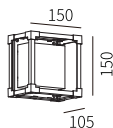

LED Outdoor Wall Light Light Fixtures

LLO-079K

Watt	Dimension(mm)	LED chip	Material	Body color	CCT
9W	150x105x150	EPISTAR	Aluminium+pc	Dark Grey	3000K
CRI	Beam Angle	Luminous Flux	IP		
>80	120°	540lm	IP54