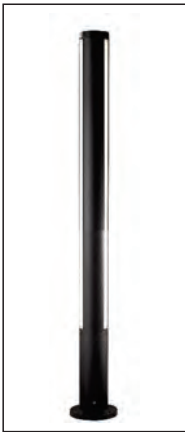

LED Pole Lights

LPL-006