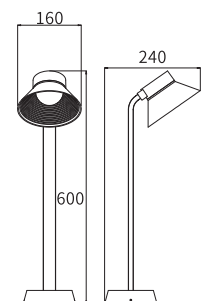

LB-161A

Watt	Dimension(mm)	Cut-Out(mm)	Material	Body color	CCT
7W	160x244x600	/	Aluminium	Dark Grey	3000K
CRI	Beam Angle	LED Chip	Luminous Flux	IP	
>80	/	OSRAM	/	IP65