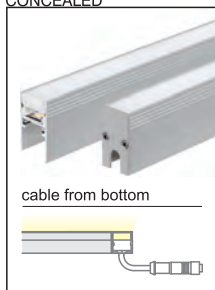

LED OUTDOOR SURFACE / CONCEALED / ELEVATION - UNDERGROUND-DRIVEOVER LIGHTS

LLU-004
CONCEALED

Watt	Dimension(mm)	Cut-Out(mm)	Material	Body color	CCT
4.5W	300x24.9x44	28x44	Aluminium Profile+PMMA	White	3000K
CRI	Beam Angle	LED Chip	Luminous Flux	IP	
>80	110°	Hongli	318.9lm	IP67	

Suit for class 2 power unit, maximum connected power not more than 100W