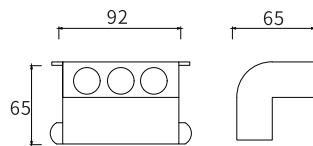

LLWW-018

CORNER UP/SIDE LIGHT

Watt	Dimension(mm)	Cut-Out(mm)	Material	Body color	CCT
6W	92x65x65	/	Aluminium	Grey	2700K
CRI	Beam Angle	LED Chip	Luminous Flux	IP	
>80	15°	CREE	720lm	IP65