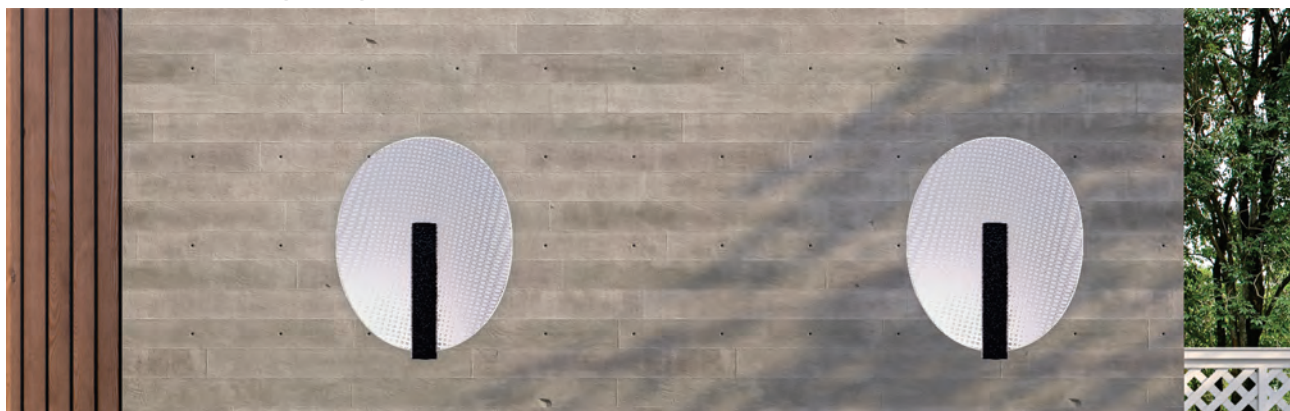

LED Outdoor Wall Light Light Fixtures

LLO-079V