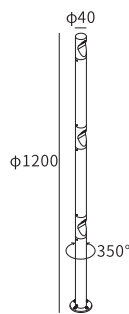

LB-174
MOVING HEAD

Watt	Dimension(mm)	Cut-Out(mm)	Material	Body color	CCT
3x2W	Ø40x1200	/	Aluminium	Sand Black	3000K
CRI	Beam Angle	LED Chip	Luminous Flux	IP	
>80	60°	CREE	/	IP65