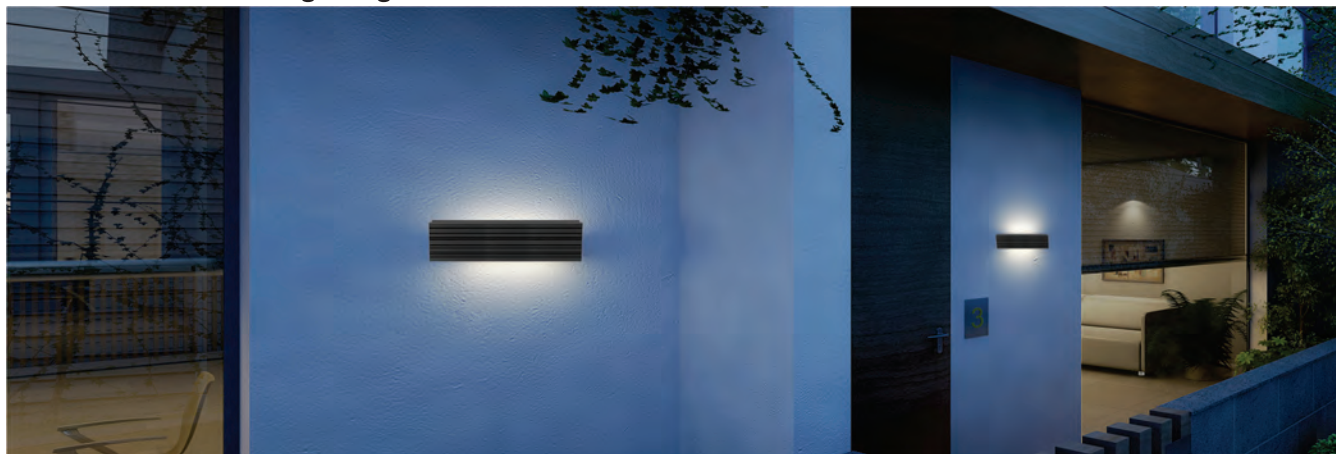

LED Outdoor Wall Light

Control different scenes, flexibly compatible with various spaces
A variety of specifications to meet individual needs

EPISTAR

LED Outdoor Wall Light Light Fixtures

LLO-079X

Watt	Dimension(mm)	LED chip	Material	Body color	CCT
13W	95x37x600	OSRAM	Aluminium	Dark Grey	3000K
CRI	Beam Angle	Luminous Flux	IP		
>80	78°	556lm	IP65		