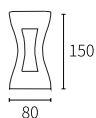

LED Outdoor Surface Wall Light Fixtures-White Body/Grey Body

LLO-1390

Watt	Dimension(mm)	LED chip	Material	Body color
2x3+2W	150x80x55	Bridgelux	Aluminium	Dark Grey
CCT	CRI	Beam Angle	Luminous Flux	IP
3000K	>80	60°	720-800lm	IP54