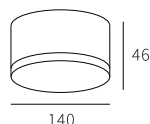

LEO-038

Watt	Dimension(mm)	LED chip	Material	Body color	CCT
16W	140x46	EPISTAR SMD 2835	Aluminium+pc	Black	3000K/4000K
CRI	Beam Angle	Luminous Flux	IP		
≥80	180°	95-100lm/w	IP54