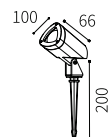

LLO-177

Watt	Dimension(mm)	LED chip	Material	Body color	CCT
7W	100x66x200	CREE	Aluminium	Dark Grey	3000K
CRI	Beam Angle	Luminous Flux	IP		
≥80	36°	520-660lm	IP65