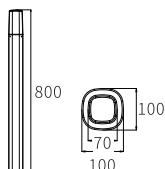

LB-029B

Dimension(mm)	LED	Material	CRI	IP	Body color
800x100x100	E27 HOLDER	Aluminium+pc	≥80	IP44	Graphite Black

E-27 Bollard's/ wall Lites

Control different scenes, flexibly compatible
with various spaces
A variety of specifications to meet individual needs