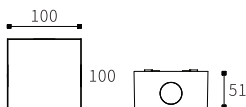

LEO-006

Watt	Dimension(mm)	LED	Material	Body color	CCT
4x3W	100x100x51	CREE	Aluminium	Dark Grey	2200/3000K
CRI	Beam Angle	Luminous Flux	IP		
≥80	36°	80lm/w	IP44