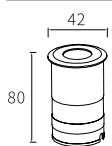

LEO-016

Watt	Dimension (mm)	Cut-Out (mm)	LED	Material	CCT
3W	42x80	40	EPISTAR	Aluminium	3000K
CRI	Beam Angle	Luminous Flux	IP	Body color	
≥ 80	60°	300-310lm	IP54	Dark Grey