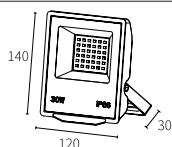

LED Outdoor Flood Lights

LFL-031

Watt	Dimension(mm)	LED chip	Material	Body color	CCT
30W	140x120x30	LED 2835/DOB	Aluminum	Grey	6500/3000K
CRI	Beam Angle	Luminous Flux	IP		
>80	120°	80-90lm/w	IP66