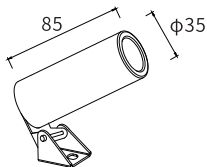

Watt	Dimension(mm)	Cut-Out(mm)	Material	Body color	CCT
3W	Ø35x60	/	Aluminium	Iron Grey	2700K
CRI	Beam Angle	LED Chip	Luminous Flux	IP	
>80	15°	CREE	220lm	IP65	

LLO24V-17

Watt	Dimension(mm)	Cut-Out(mm)	Material	Body color	CCT
6W	Ø35x85	/	Aluminium	Iron Grey	2700K
CRI	Beam Angle	LED Chip	Luminous Flux	IP	
>90	15°	CREE	560lm	IP65	