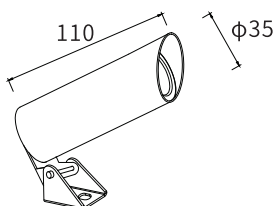

LLO-180A
WITH HOOD

Watt	Dimension(mm)	Cut-Out(mm)	Material	Body color	CCT
6W	Ø35x110	/	Aluminium	Dark Grey	2700K
CRI	Beam Angle	LED Chip	Luminous Flux	IP	
>80	15°	Bridgelux	560lm	IP65