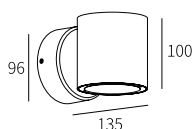

LLO-032

Watt	Dimension(mm)	LED chip	Material	Body color	CCT
1x7W	100x135x96	CREE	Die-cast aluminium	Dark Grey	3000K
CRI	Beam Angle	Luminous Flux	IP		
≥80	18°	540lm	IP54