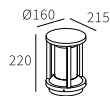

Dimension(mm)	LED	Material	Body color	CRI	IP
220x160x215	E27 HOLDER	Die-cast Aluminium	Graphite Black	≥80	IP65