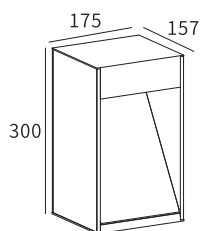

LWO-101

Watt	Dimension(mm)	Cut-Out(mm)	Material	Body color	CCT
7W	175x157x300	/	Aluminium+SPC	Graphite	3000K
CRI	Beam Angle	LED Chip	Luminous Flux	IP	
>80	49°	PHILIPS SMD 3014	300lm	IP54