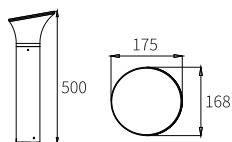

LB-016

Dimension(mm)	LED	Material	Body color
500x168x175	E27 HOLDER	Aluminium+pc	Graphite Black
CRI ≥80	IP IP44