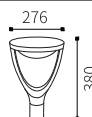

LB-149

Watt	Dimension(mm)	LED chip	Material	Body color	CCT
24W	276x75x380	EVERLIGHT SMD LED	Aluminum + PC	Graphite Black	3000K
CRI	Beam Angle	Luminous Flux	IP		
≥80	144°	1850lm	IP65