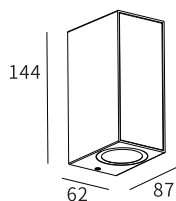

LED OUTDOOR WOODEN FINISH - WALLITE'S

LWO-006

UP/DOWN

Watt	Dimension(mm)	Cut-Out(mm)	Material	Body color	CCT
14W	62x87x144	/	Aluminium+SPC	Graphite	3000K
CRI	Beam Angle	LED Chip	Luminous Flux	IP	
>80	73°	CREE 1304	1365lm	IP54