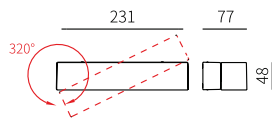

High-power LED Outdoor Wall Light Fixtures

LLO-099G

Watt	Dimension(mm)	LED chip	Material	Body color	CCT
6x1W	231x77x48	CREE	Aluminium+glass	Dark Grey	3000K
CRI	Beam Angle	Luminous Flux	IP		
≥80	28°	724lm	IP54		

LLO-099F

Watt	Dimension(mm)	LED chip	Material	Body color	CCT
5x2W	185x156x45	CREE	Aluminium+glass	Dark Grey	3000K
CRI	Beam Angle	Luminous Flux	IP		
≥80	26°	724lm	IP54		

100-240V
50-60Hz