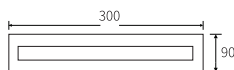

LED Outdoor Concealed Wall Washers

LLWW 014