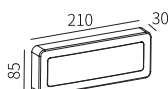

LLO-159J

Watt	Dimension(mm)	LED chip	Material	Body color	CCT
5W	210x30x85	EPISTAR	ABS+PC	Dark Grey	3000K
CRI	Beam Angle	Luminous Flux	IP		
>80	120°	300lm	IP65