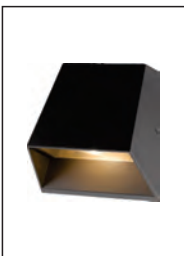

LLO-096

Watt	Dimension(mm)	LED chip	Material	Body color	CCT
1x7W	125x125x63	CREE	Die-cast aluminium	Dark Grey	3000K
CRI	Beam Angle	Luminous Flux	IP		
≥80	108°	389lm	IP54