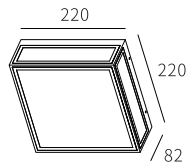

E-27/gu-10 Outdoor Wall Light

LWL-041

Dimension(mm)	LED	Material	Body color	CRI	IP
220x220x82	E27 HOLDER	Aluminium+glass	Black	≥80	IP54