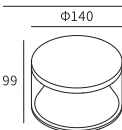

LB-175

Watt	Dimension(mm)	Cut-Out(mm)	Material	Body color	CCT
6.5W	Ø140x99	/	Aluminium	Sand Black	3000K
CRI	Beam Angle	LED Chip	Luminous Flux	IP	
>80	120°	/	/	IP65