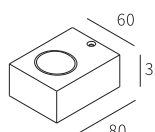

LEO-050

Watt	Dimension(mm)	LED chip	Material	Body color	CCT
2x3W	80x60x35	EPISTAR-COB	Die-casting	Dark Grey	3000K
CRI	Beam Angle	Luminous Flux	IP		
>80	85°	480lm	IP54