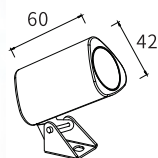

24V LED OUTDOOR SERIES

LLO24V-13

Watt	Dimension(mm)	Cut-Out(mm)	Material	Body color	CCT
3W	Ø42x60	/	Aluminium	Iron Grey	3000K
CRI	Beam Angle	LED Chip	Luminous Flux	IP	
>80	36°	OSRAM	280lm	IP65