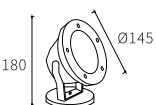

LEO-103

Watt	Dimension(mm)	LED chip	Material	Body color	CCT
12W	145x180	Bridgelux	304 stainless steel	Stainless Steel	2700K
CRI	Beam Angle	Luminous Flux	IP	Voltage	
≥80	15°	80lm/w	IP68	24V