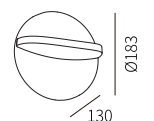

LLO-079G

Watt	Dimension(mm)	LED chip	Material	Body color	CCT
3W	112x112x35	SMD-EVERLIGHT	Aluminium+pc	Dark Grey	3000K
CRI	Beam Angle	Luminous Flux	IP		
>80	77°	216lm	IP65		

LLO-079H

Watt	Dimension(mm)	LED chip	Material	Body color	CCT
10W	201x69x286	SMD-EVERLIGHT	Aluminium+ glass	Dark Grey	3000K
CRI	Beam Angle	Luminous Flux	IP		
>80	113°	662lm	IP54		

LLO-079I

Watt	Dimension(mm)	LED chip	Material	Body color	CCT
16W	183x130x183	EPISTAR	Aluminium+pc	Dark Grey	3000K
CRI	Beam Angle	Luminous Flux	IP		
>80	120°	960lm	IP65		

LLO-079J

Watt	Dimension(mm)	LED chip	Material	Body color	CCT
16W	230x55x230	EPISTAR	Aluminium+pc	Dark Grey	3000K
CRI	Beam Angle	Luminous Flux	IP		
>80	120°	960lm	IP65		