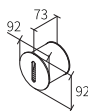

LLO-159B

Watt	Dimension(mm)	Cut-Out(mm)	LED chip	Material	Body color
5W	92x73	80x70	EPISTAR COB	Aluminium+pc	Stainless Steel
CCT	CRI	Beam Angle	Luminous Flux	IP	
3000K	≥80	20°	610lm	IP65