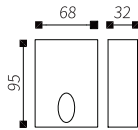

LLO-002

Watt	Dimension(mm)	LED chip	Material	Body color	CCT
1x3W	95x68x32	CREE	Aluminium	Dark Grey	3000K
CRI	Beam Angle	Luminous Flux	IP		
≥ 80	64°	92lm	IP54		

LLO-003

Watt	Dimension(mm)	LED chip	Material	Body color	CCT
2x1W	95x100x32	CREE	Aluminium	Dark Grey	3000K
CRI	Beam Angle	Luminous Flux	IP		
≥ 80	73°	86lm	IP54		