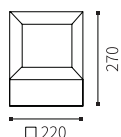

LB-005

Dimension(mm)	LED	Material	Body color	CRI	IP
220x270	E27 HOLDER	Aluminium+glass	Graphite Black	≥80	IP44