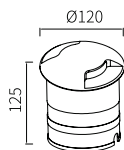

LLO-129K

Watt	Dimension(mm)	Cut-Out(mm)	LED chip	Material	Body color
12W	120x125	100	EPISTAR	Aluminium	Stainless Steel
CCT	CRI	Beam Angle	Luminous Flux	IP	
2700K	≥80	15°	360lm	IP65