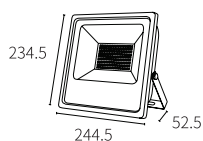

LFL-014

Watt	Dimension(mm)	LED	Material	Body color	CCT
50W	244.5x234.5x52.5	SANAN 5730	Die-cast Aluminium+glass	Black	3000/6000K
CRI	Beam Angle	Luminous Flux	IP		
≥80	110°	100lm/w	IP65