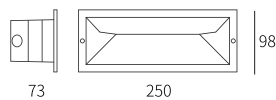

LLO-159V

Watt	Dimension(mm)	LED chip	Material	Body color	CCT
12W	250x73x98	EPISTAR SMD	Aluminum + PC	Dark Grey	3000K
CRI	Beam Angle	Luminous Flux	IP		
≥80	120°	900lm	IP65