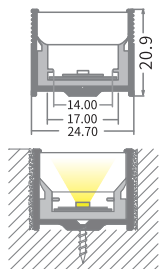

LED OUTDOOR SURFACE / CONCEALED / ELEVATION - UNDERGROUND-DRIVEOVER LIGHTS

LLU-001
SURFACE

Watt	Dimension(mm)	Cut-Out(mm)	Material	Body color	CCT
4.5W	300X24.7X20.9	28x20.9	Aluminium Profile+PMMA	White	3000K
CRI	Beam Angle	LED Chip	Luminous Flux	IP	
>80	110°	Hongli	303.6lm	IP67	

Suit for class 2 power unit, maximum connected power not more than 100W