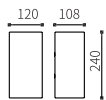

LLO-099E

Watt	Dimension(mm)	LED chip	Material	Body color	CCT
2x6W	240x108x120	CREE	Aluminium+ glass	Dark Grey	3000K
CRI	Beam Angle	Luminous Flux	IP		
≥80	73°	725lm	IP54