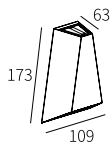

LLO-091

Watt	Dimension(mm)	LED chip	Material	Body color	CCT
1x7W	95x82x62	CREE	Die-cast aluminium	Dark Grey	3000K
CRI	Beam Angle	Luminous Flux	IP		
≥80	72°	577lm	IP54		

LLO-092

Watt	Dimension(mm)	LED chip	Material	Body color	CCT
2x4W	108x68x90	CREE	Die-cast aluminium	Dark Grey	3000K
CRI	Beam Angle	Luminous Flux	IP		
≥80	44°	565lm	IP54		

LLO-093

Watt	Dimension(mm)	LED chip	Material	Body color	CCT
1x4W	70x68x90	CREE	Die-cast aluminium	Dark Grey	3000K
CRI	Beam Angle	Luminous Flux	IP		
≥80	38°	273lm	IP54		

High-power LED Outdoor Wall Light Fixtures

LLO-096

Watt	Dimension(mm)	LED chip	Material	Body color	CCT
1x7W	125x125x63	CREE	Die-cast aluminium	Dark Grey	3000K
CRI	Beam Angle	Luminous Flux	IP		
≥80	108°	389lm	IP54		

LLO-098

Watt	Dimension(mm)	LED chip	Material	Body color	CCT
2x3W	109x173x63	CREE	Die-cast aluminium	Dark Grey	3000K
CRI	Beam Angle	Luminous Flux	IP		
≥80	15° /78°	160lm	IP54		