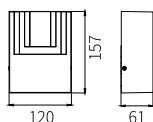

LLO-099N

Watt	Dimension(mm)	LED chip	Material	Body color	CCT
7W	120x61x157	OSRAM	Aluminium	Dark Grey	3000K
CRI	Beam Angle	Luminous Flux	IP		
>80	60°	305lm	IP65