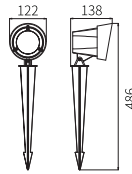

Gu-10 Outdoor Spike Fixture's

LGLS-003

Watt	Dimension(mm)	Material	Body color	IP
MAX 20W	122x138x486	Aluminum	Dark Grey	IP65