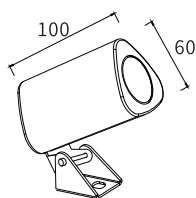

LLO24V-14

Watt	Dimension(mm)	Cut-Out(mm)	Material	Body color	CCT
8W	Ø60x100	/	Aluminium	Iron Grey	3000K
CRI	Beam Angle	LED Chip	Luminous Flux	IP	
>90	36°	Bridgelux	760lm	IP65