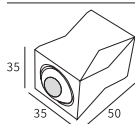

LED OUTDOOR PATTERN LIGHT SERIES

LLO-132

DOT OVER LENSE

Watt	Dimension(mm)	Cut-Out(mm)	Material	Body color	CCT
2W	35x35x50	/	Aluminium	Dark Grey/Sandy White	3000K
CRI	Beam Angle	Luminous Flux	IP		
>80	60-5°	180-200lm	IP54