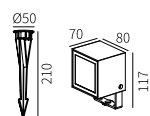

Watt	Dimension(mm)	LED chip	Material	Body color	CCT
4x2W	70x80x117/210x50	CREE	Die-cast Aluminium	Dark Grey	3000K
CRI	Beam Angle	Luminous Flux	IP		
≥ 80	27°	460lm	IP65