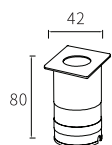

LEO-017

Watt	Dimension (mm)	Cut-Out (mm)	LED	Material	CCT
3W	42x42x80	40	EPISTAR	Aluminium	3000K
CRI	Beam Angle	Luminous Flux	IP	Body color	
≥ 80	60°	300-310lm	IP54	Dark Grey