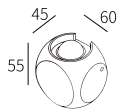

Watt	Dimension(mm)	LED chip	Material	Body color	CCT
2W	55x45x60	CREE	Aluminium	Dark Grey/White	3000K
CRI	Beam Angle	Luminous Flux	IP		
≥80	60°	180-200lm	IP65