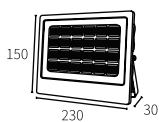

LED Outdoor Flood Lights

LFL-017

Watt	Dimension(mm)	LED	Material	Body color	CCT
30W	210x150x30	Sanan 2835	Die-cast Aluminium+glass	White	3000/6000K
CRI	Beam Angle	Luminous Flux	IP		
≥80	110°	100lm/w	IP65