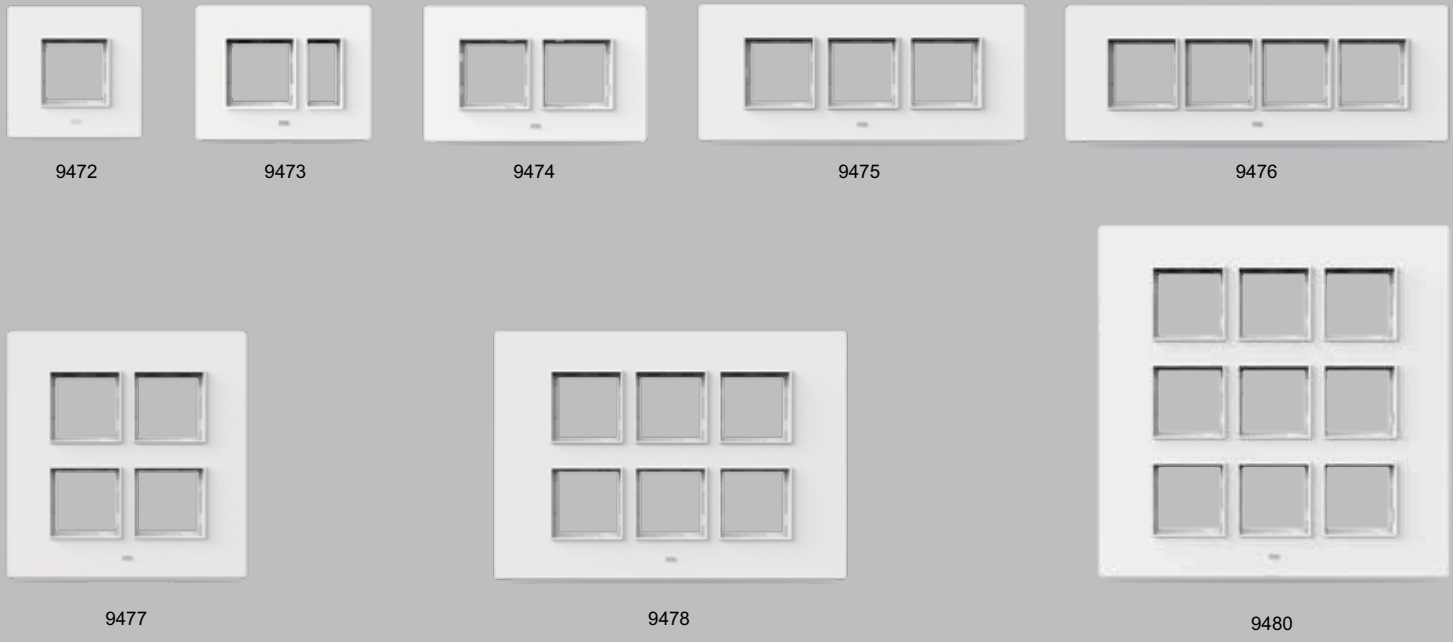

GREY	-	G9462	G9463	G9464	G9465	G9466	G9467	G9468	-	G9470
RATE PER PC.	-	97.00	126.00	160.00	209.00	276.00	276.00	364.00	-	451.00

VOGUE

Made For Unmatched Style

VOGUE

COVER WITH BASE	1M	2M	3M	4M	6M	8M (HR)	8M (SQ)	12M	16M	18M
PKG. (Pcs.)	-	10	10	10	10	10	5	5	5	5