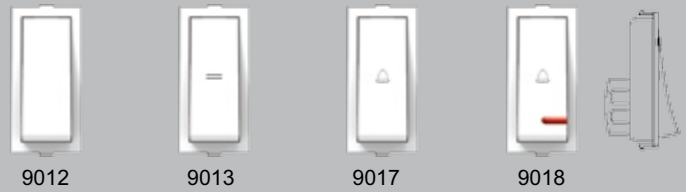

Quality that

Satisfies all of Your

NEEDS

Code Description MRP PER PC. Pkg.
White

6A DELUXE SWITCH 1M

9012	1 Way Switch	1M	60.00	20
9013	2 Way Switch	1M	65.00	20
9017	Bell Push	1M	65.00	20
9018	Bell Push with Ind.	1M	85.00	20