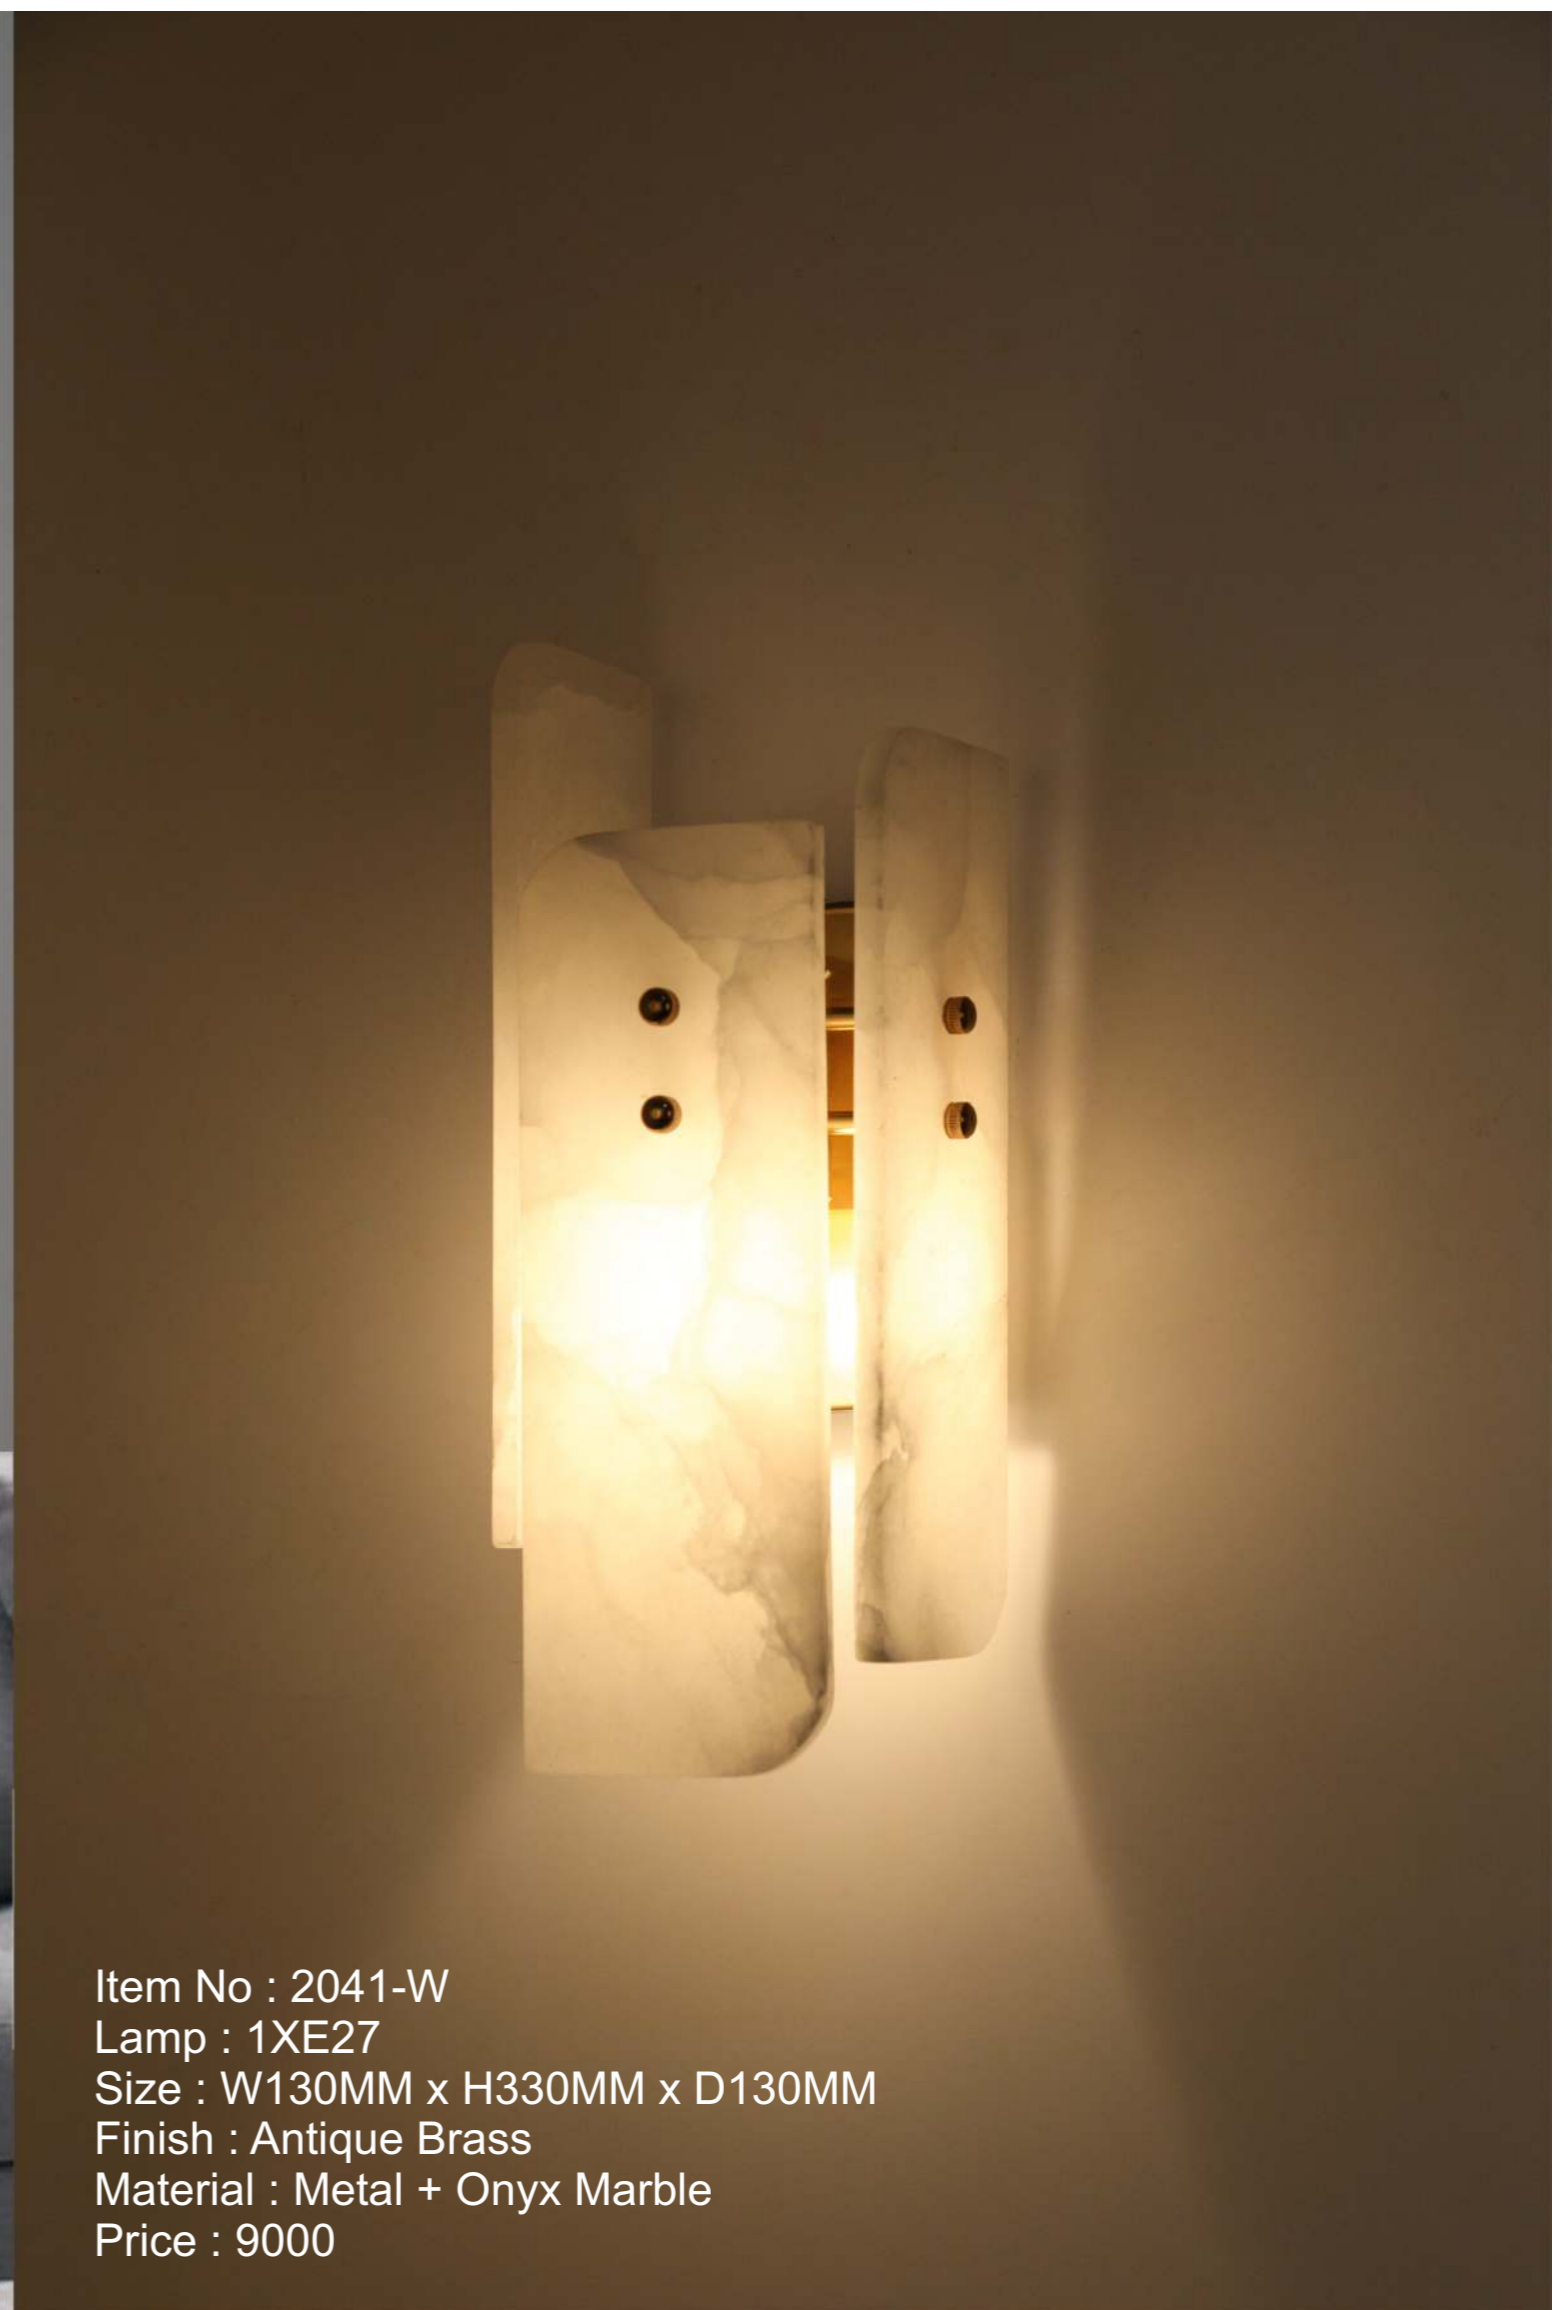

Item No : MB 2423-W
Lamp : Led
Size : W250MM X D50MM
Finish : Antique Brass
Material : Metal + Onyx Marble
Price : 5800

Item No : MB115
Lamp : 1XG9
Size : W100MM X D125MM
Finish : Antique Brass
Material : Metal + Onyx Marble
Price : 7600

Item No : Y01-1
Lamp : Led
Size : W280MM X H1080MM
Finish : Antique Brass
Material : Metal + Onyx Marble
Price : 10800

Item No : MB2025
Lamp : Led
Size : W180MM X H1250MM X D100MM
Finish : Antique Brass + Black
Material : Metal + Onyx marble
Price : 9000

Item No : 2396
Lamp : Led 12W
Size : W150MM X H170MM X D200MM
Finish : Antique Brass
Material : Metal + Onyx Marble
Price : 8000

Item No : 23921
Lamp : 1XE14
Size : W100MM X H250MM
Finish : Antique Brass
Material : Metal + Onyx Marble
Price : 6800

Item No : 2041-W
Lamp : 1XE27
Size : W130MM x H330MM x D130MM
Finish : Antique Brass
Material : Metal + Onyx Marble
Price : 9000

Item No : 9775-B
Lamp : Led 3in1
Size : W180MM X D60MM
Finish : French Gold
Material : Metal + Onyx Marble
Price : 6800