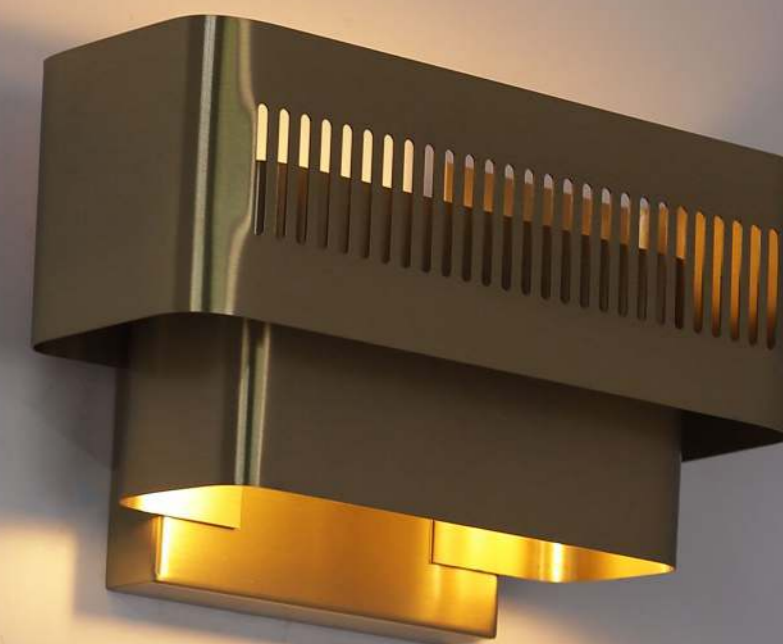

Material : Metal

Price : 3800

Item No : 2305-2
Lamp : Led
Size : W120MM X H450MM X D100MM
Finish : Antique Brass
Material : Metal
Price : 7200

Item No : 2306-W
Lamp : Led
Size : W250MM X H150MM X D110MM
Finish : Antique Brass
Material : Metal
Price : 6400