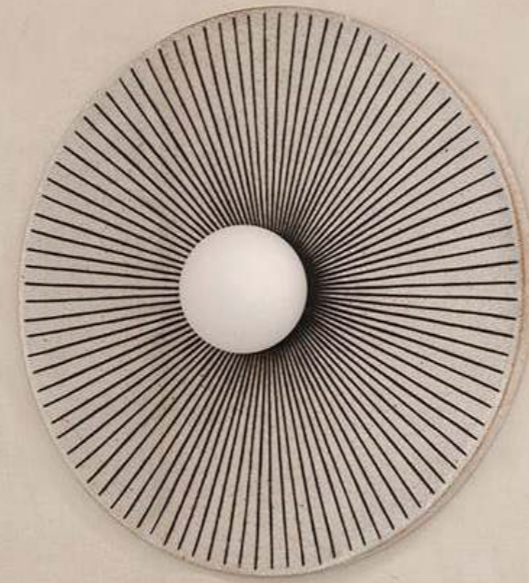

Item No : 3018-FRD
Lamp : 1XG9
Size : W300MM X D10MM
Finish : Beige + Black
Material : Metal + Resin + Glass
Price : 5600