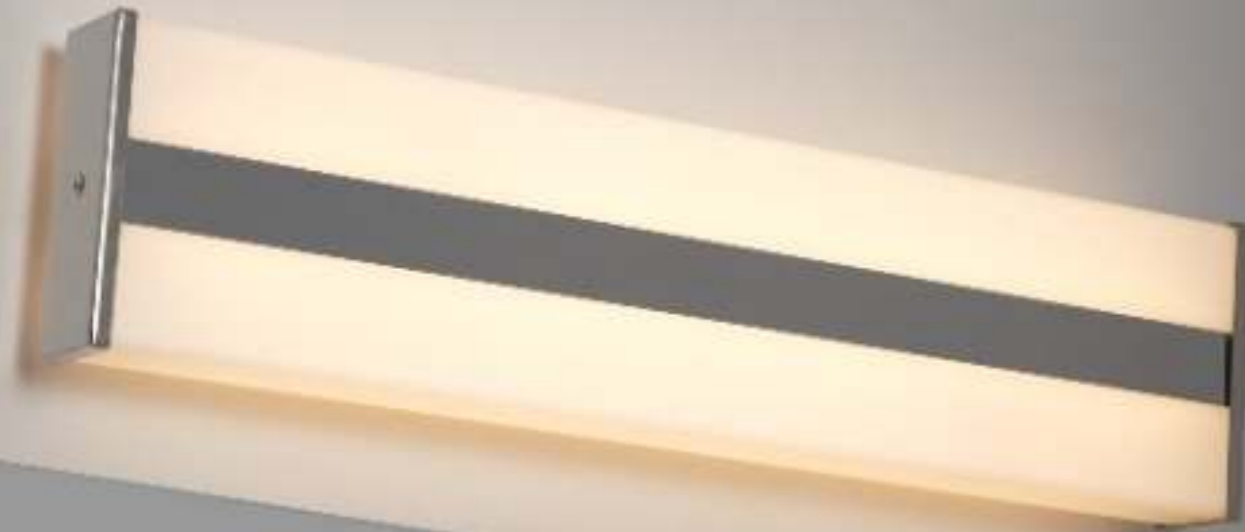

Item No : 8826-CH
Lamp : Led 24W
Size : L430MM X H105MM X D60MM
Finish : Chrome
Material : Metal + Acrylic
Price : 7000