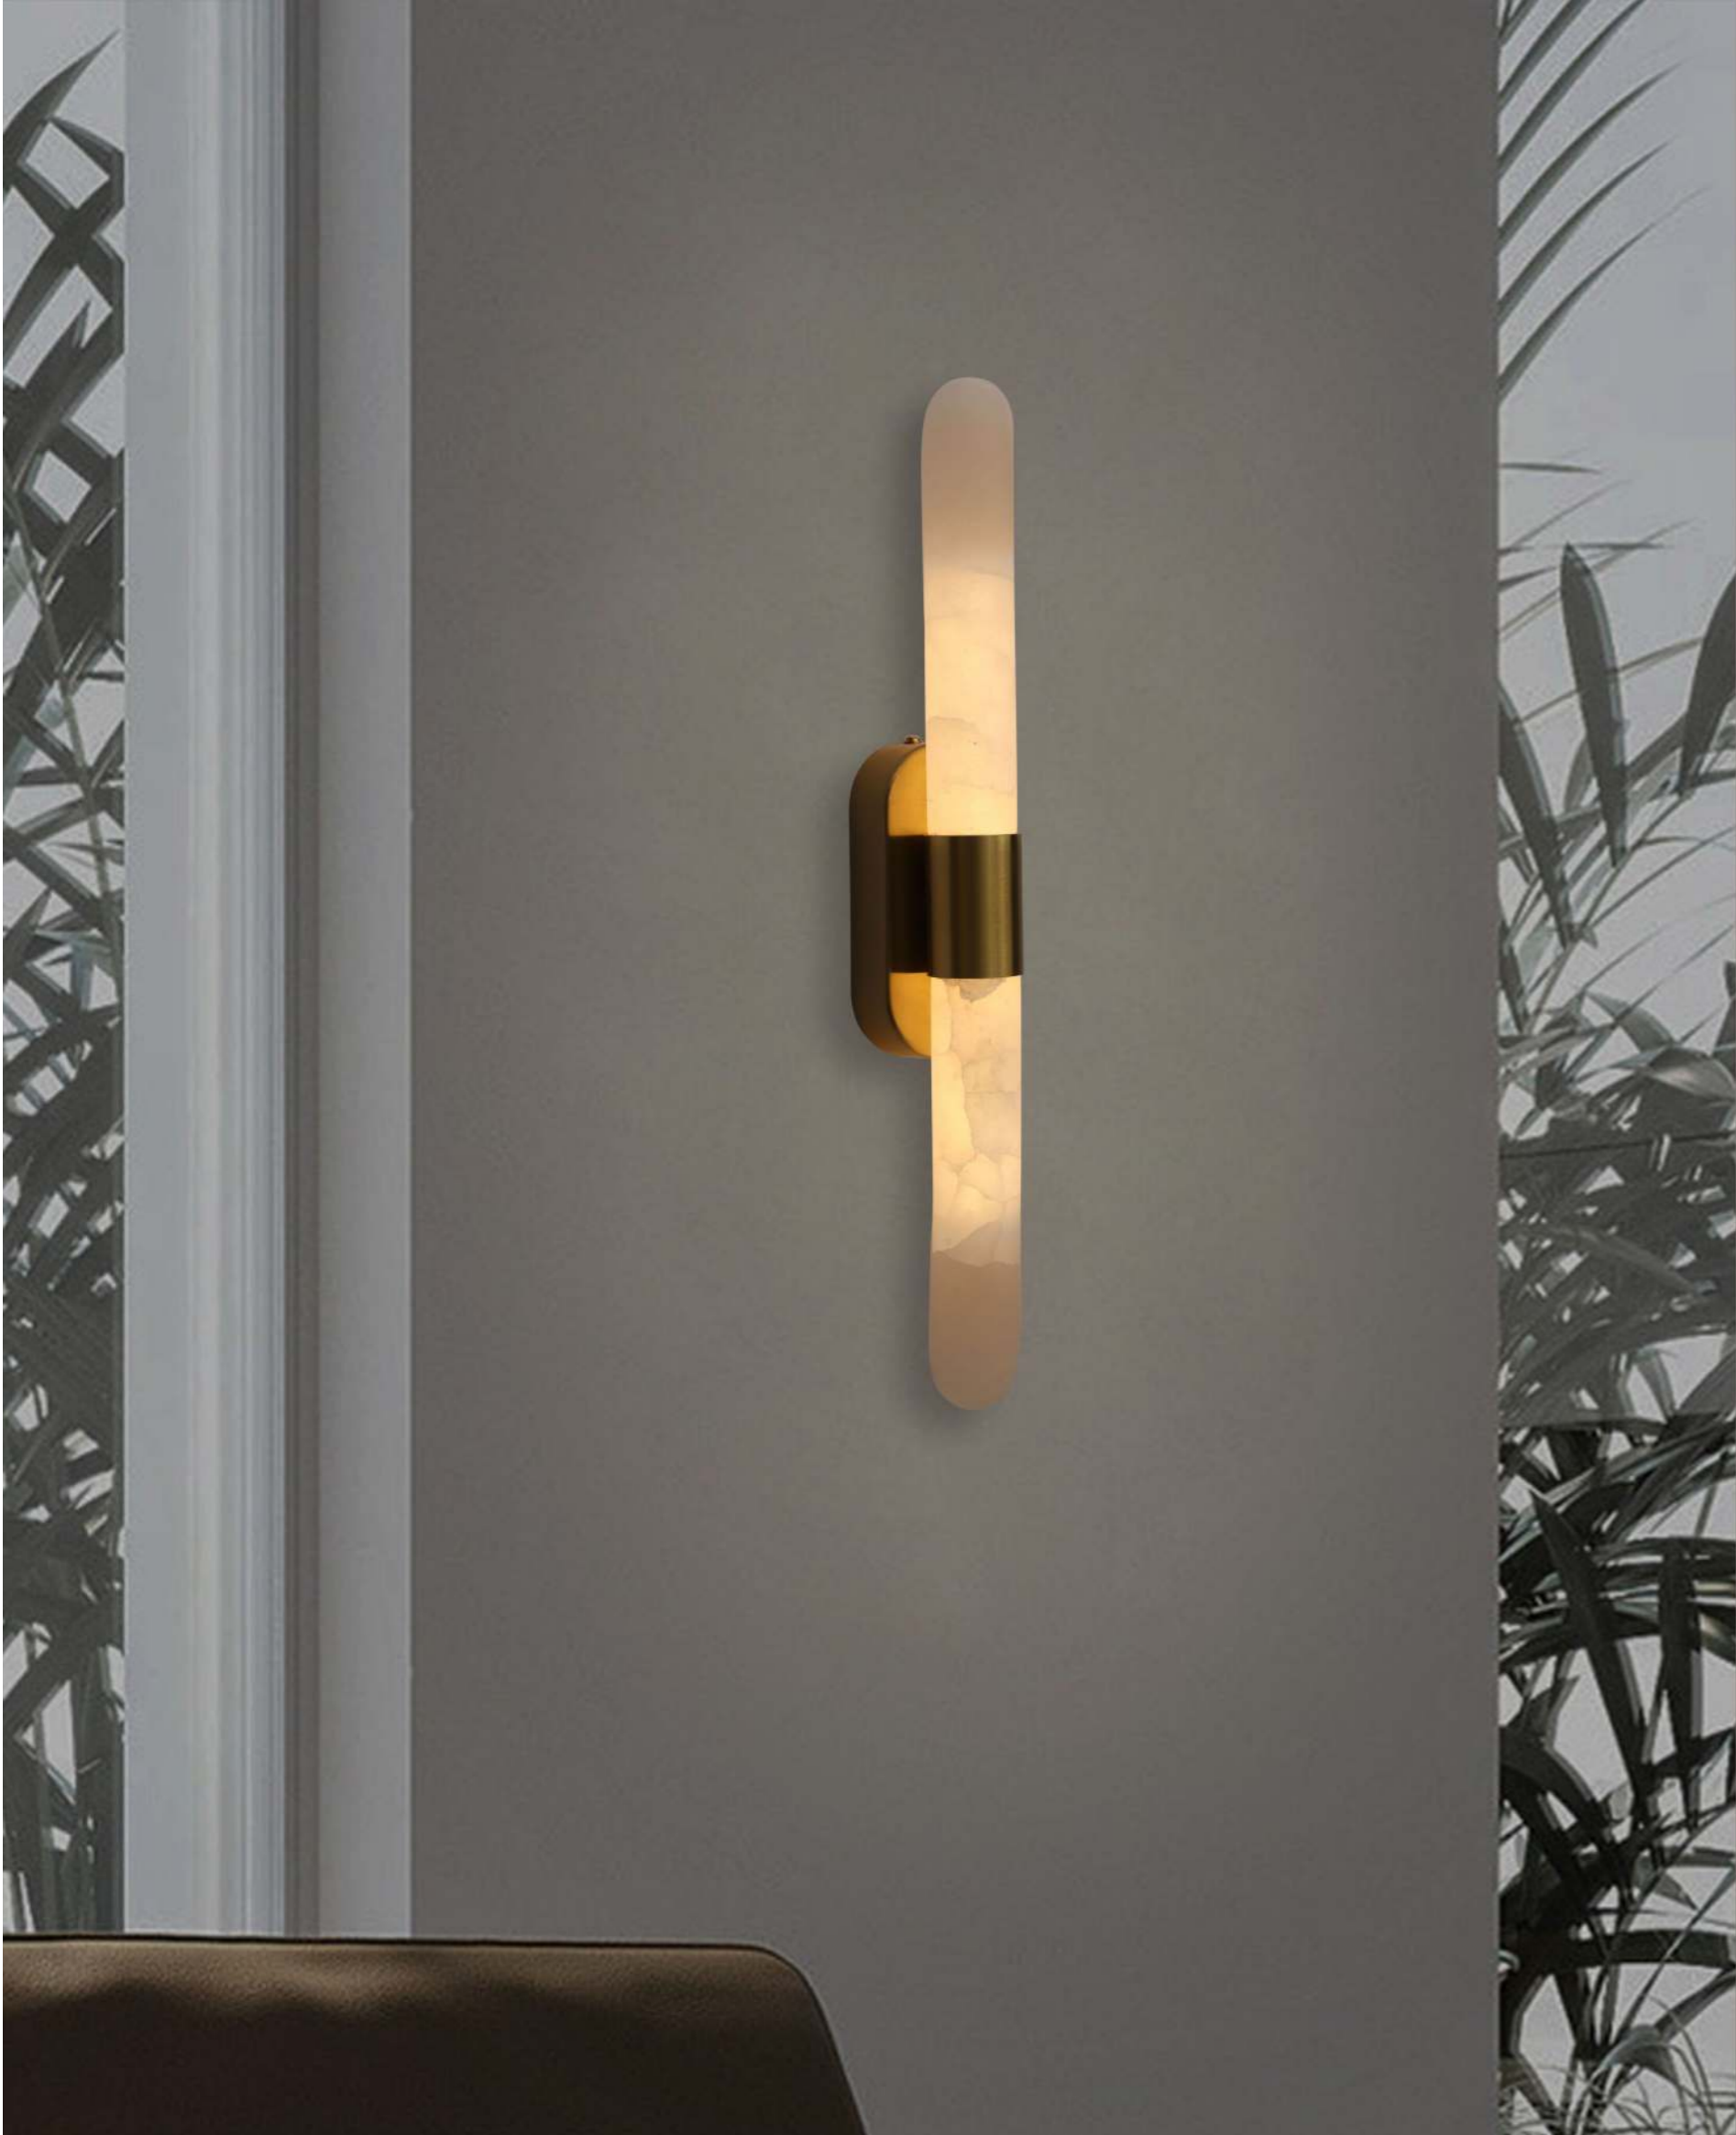

Item No : MB2W
Lamp : Led
Size : L410MM X H50MM X D75MM
Finish : Antique Brass
Material : Metal + Onyx Marble
Price : 7400