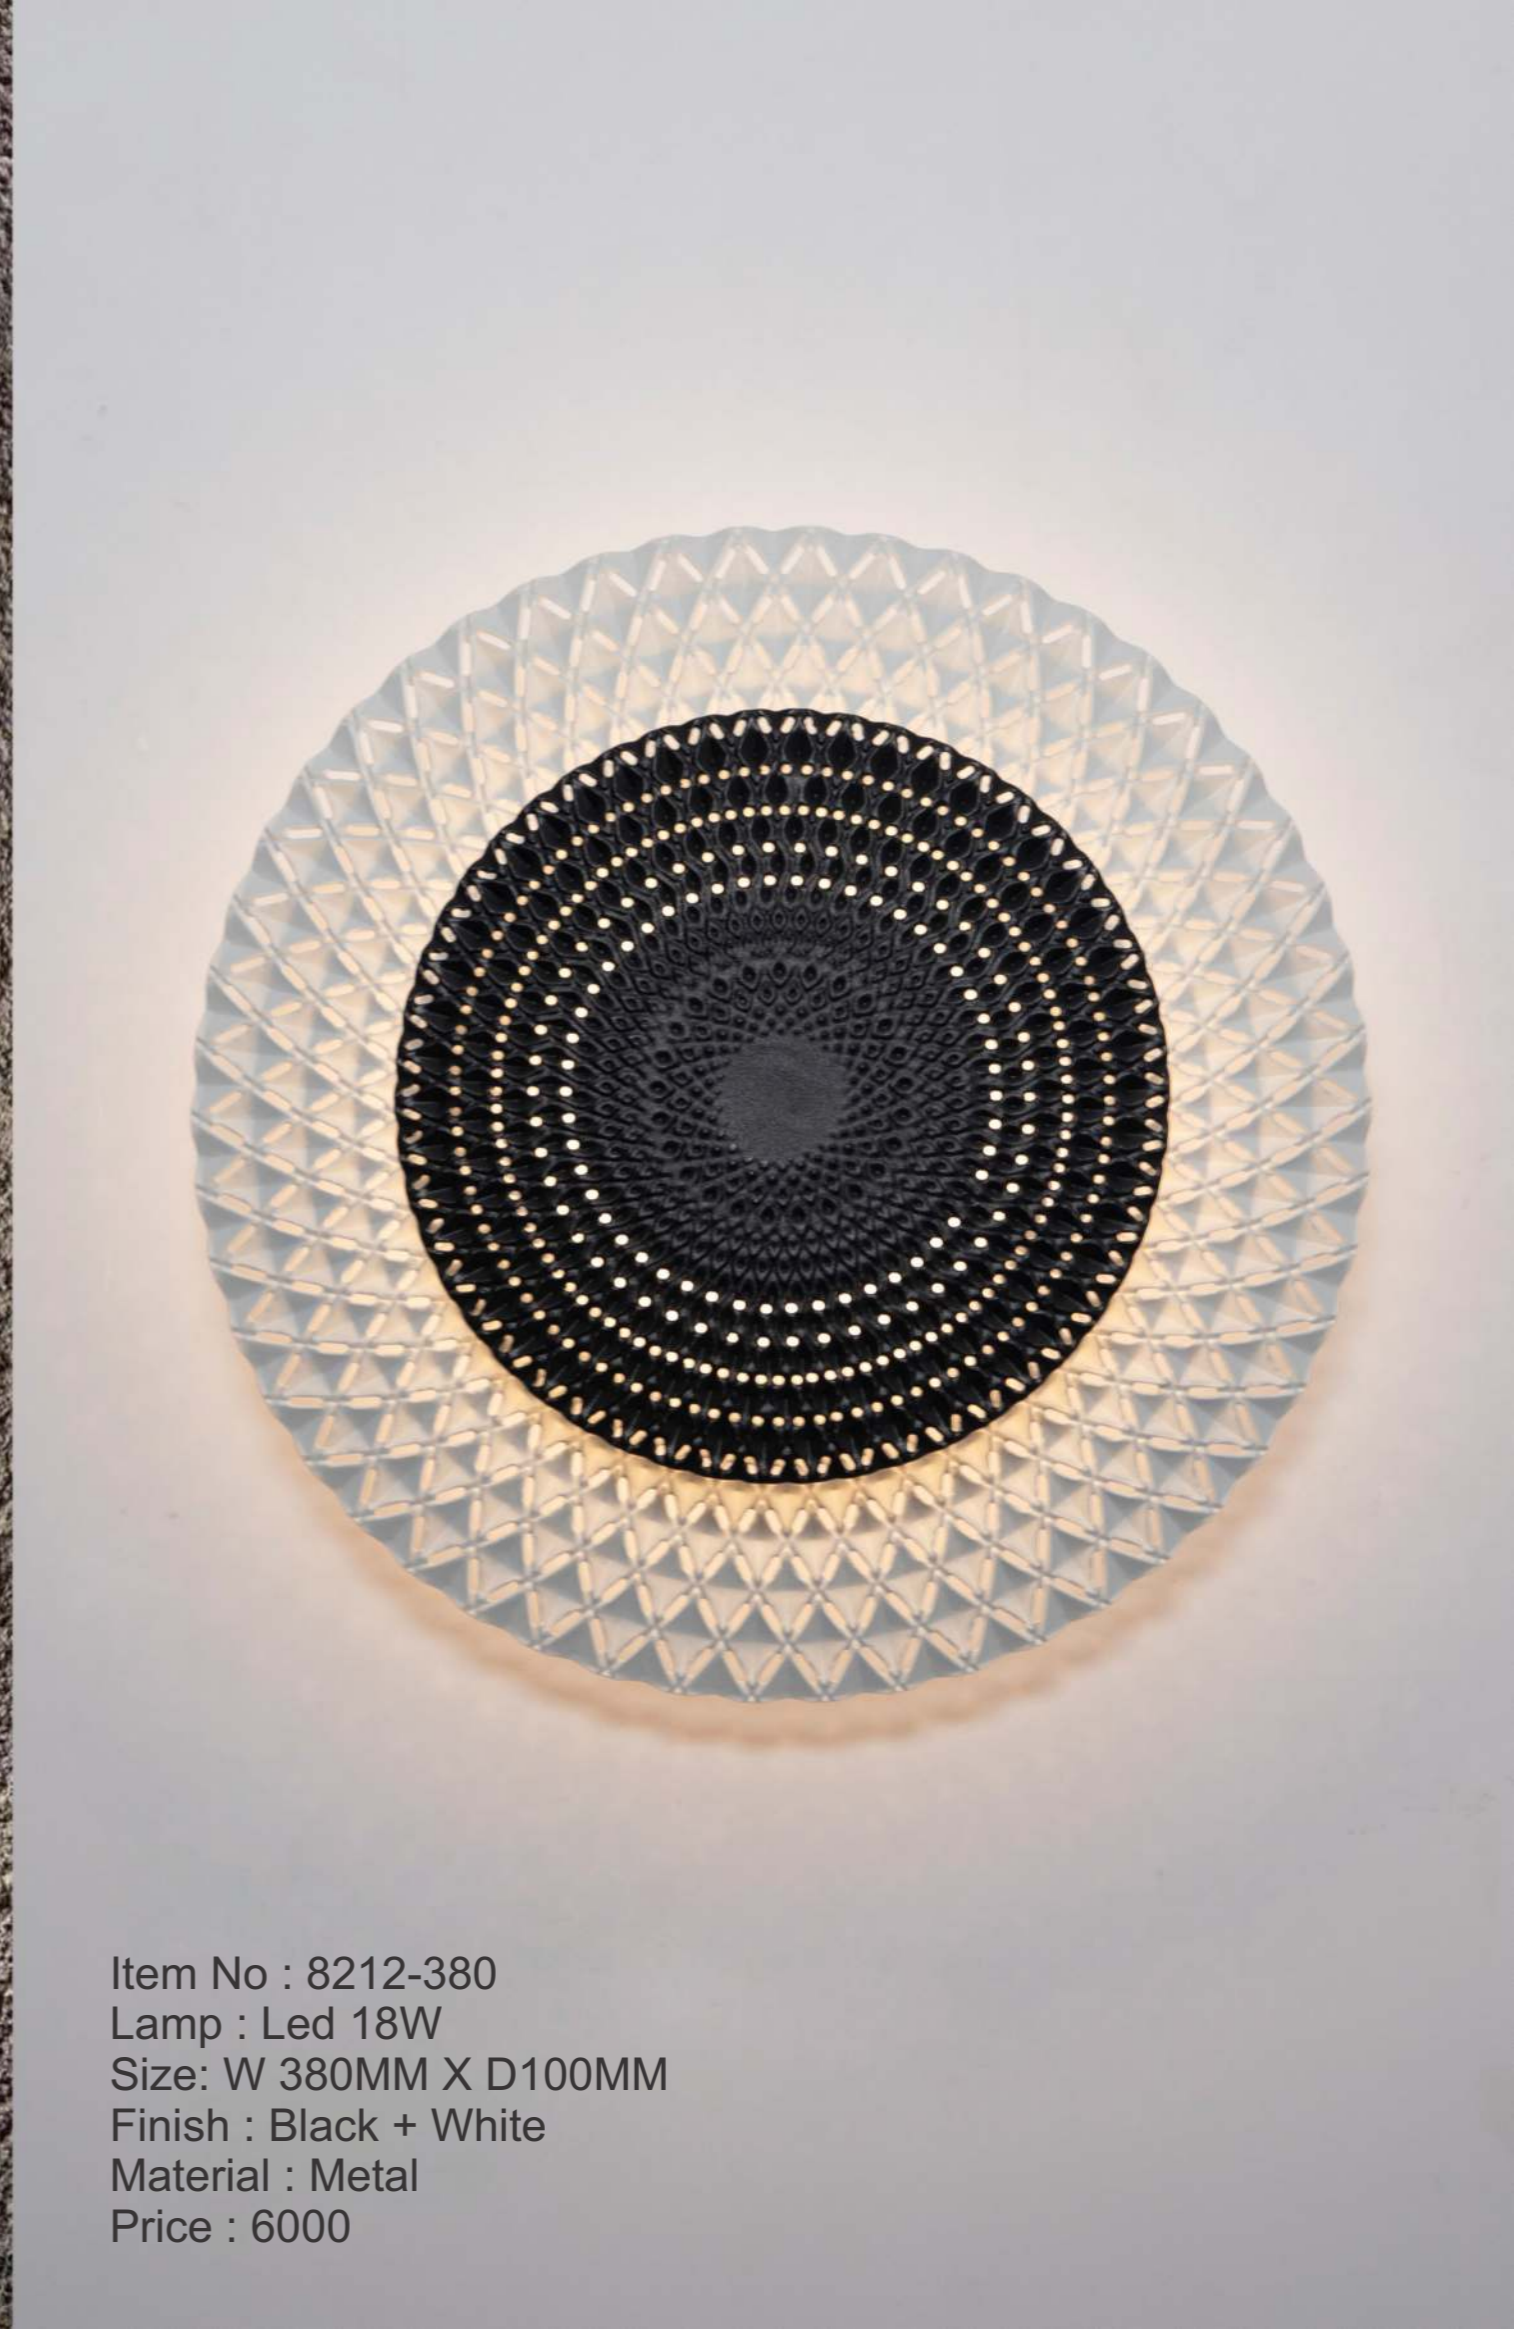

Material : Metal

Price : 4400,5800

Item No : 8213-,300 AB
Lamp : Led 15W
Size: W 300MM X D75MM
Finish : Rustic Brass Gold
Material : Metal
Price : 5800

Item No : 8213-250,300 COP
Lamp : Led 15W
Size : W250, 300MM X D75MM
Finish : Rustic Copper
Material : Metal
Price : 3500,5000