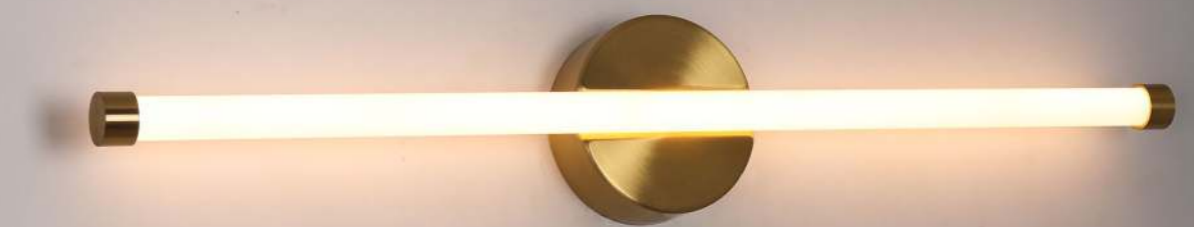

Item No : 8073-600
Lamp : Led
Size : L585MM X D50MM X H100MM
Finish : Antique Brass
Material : Metal + Acrylic
Price : 3400