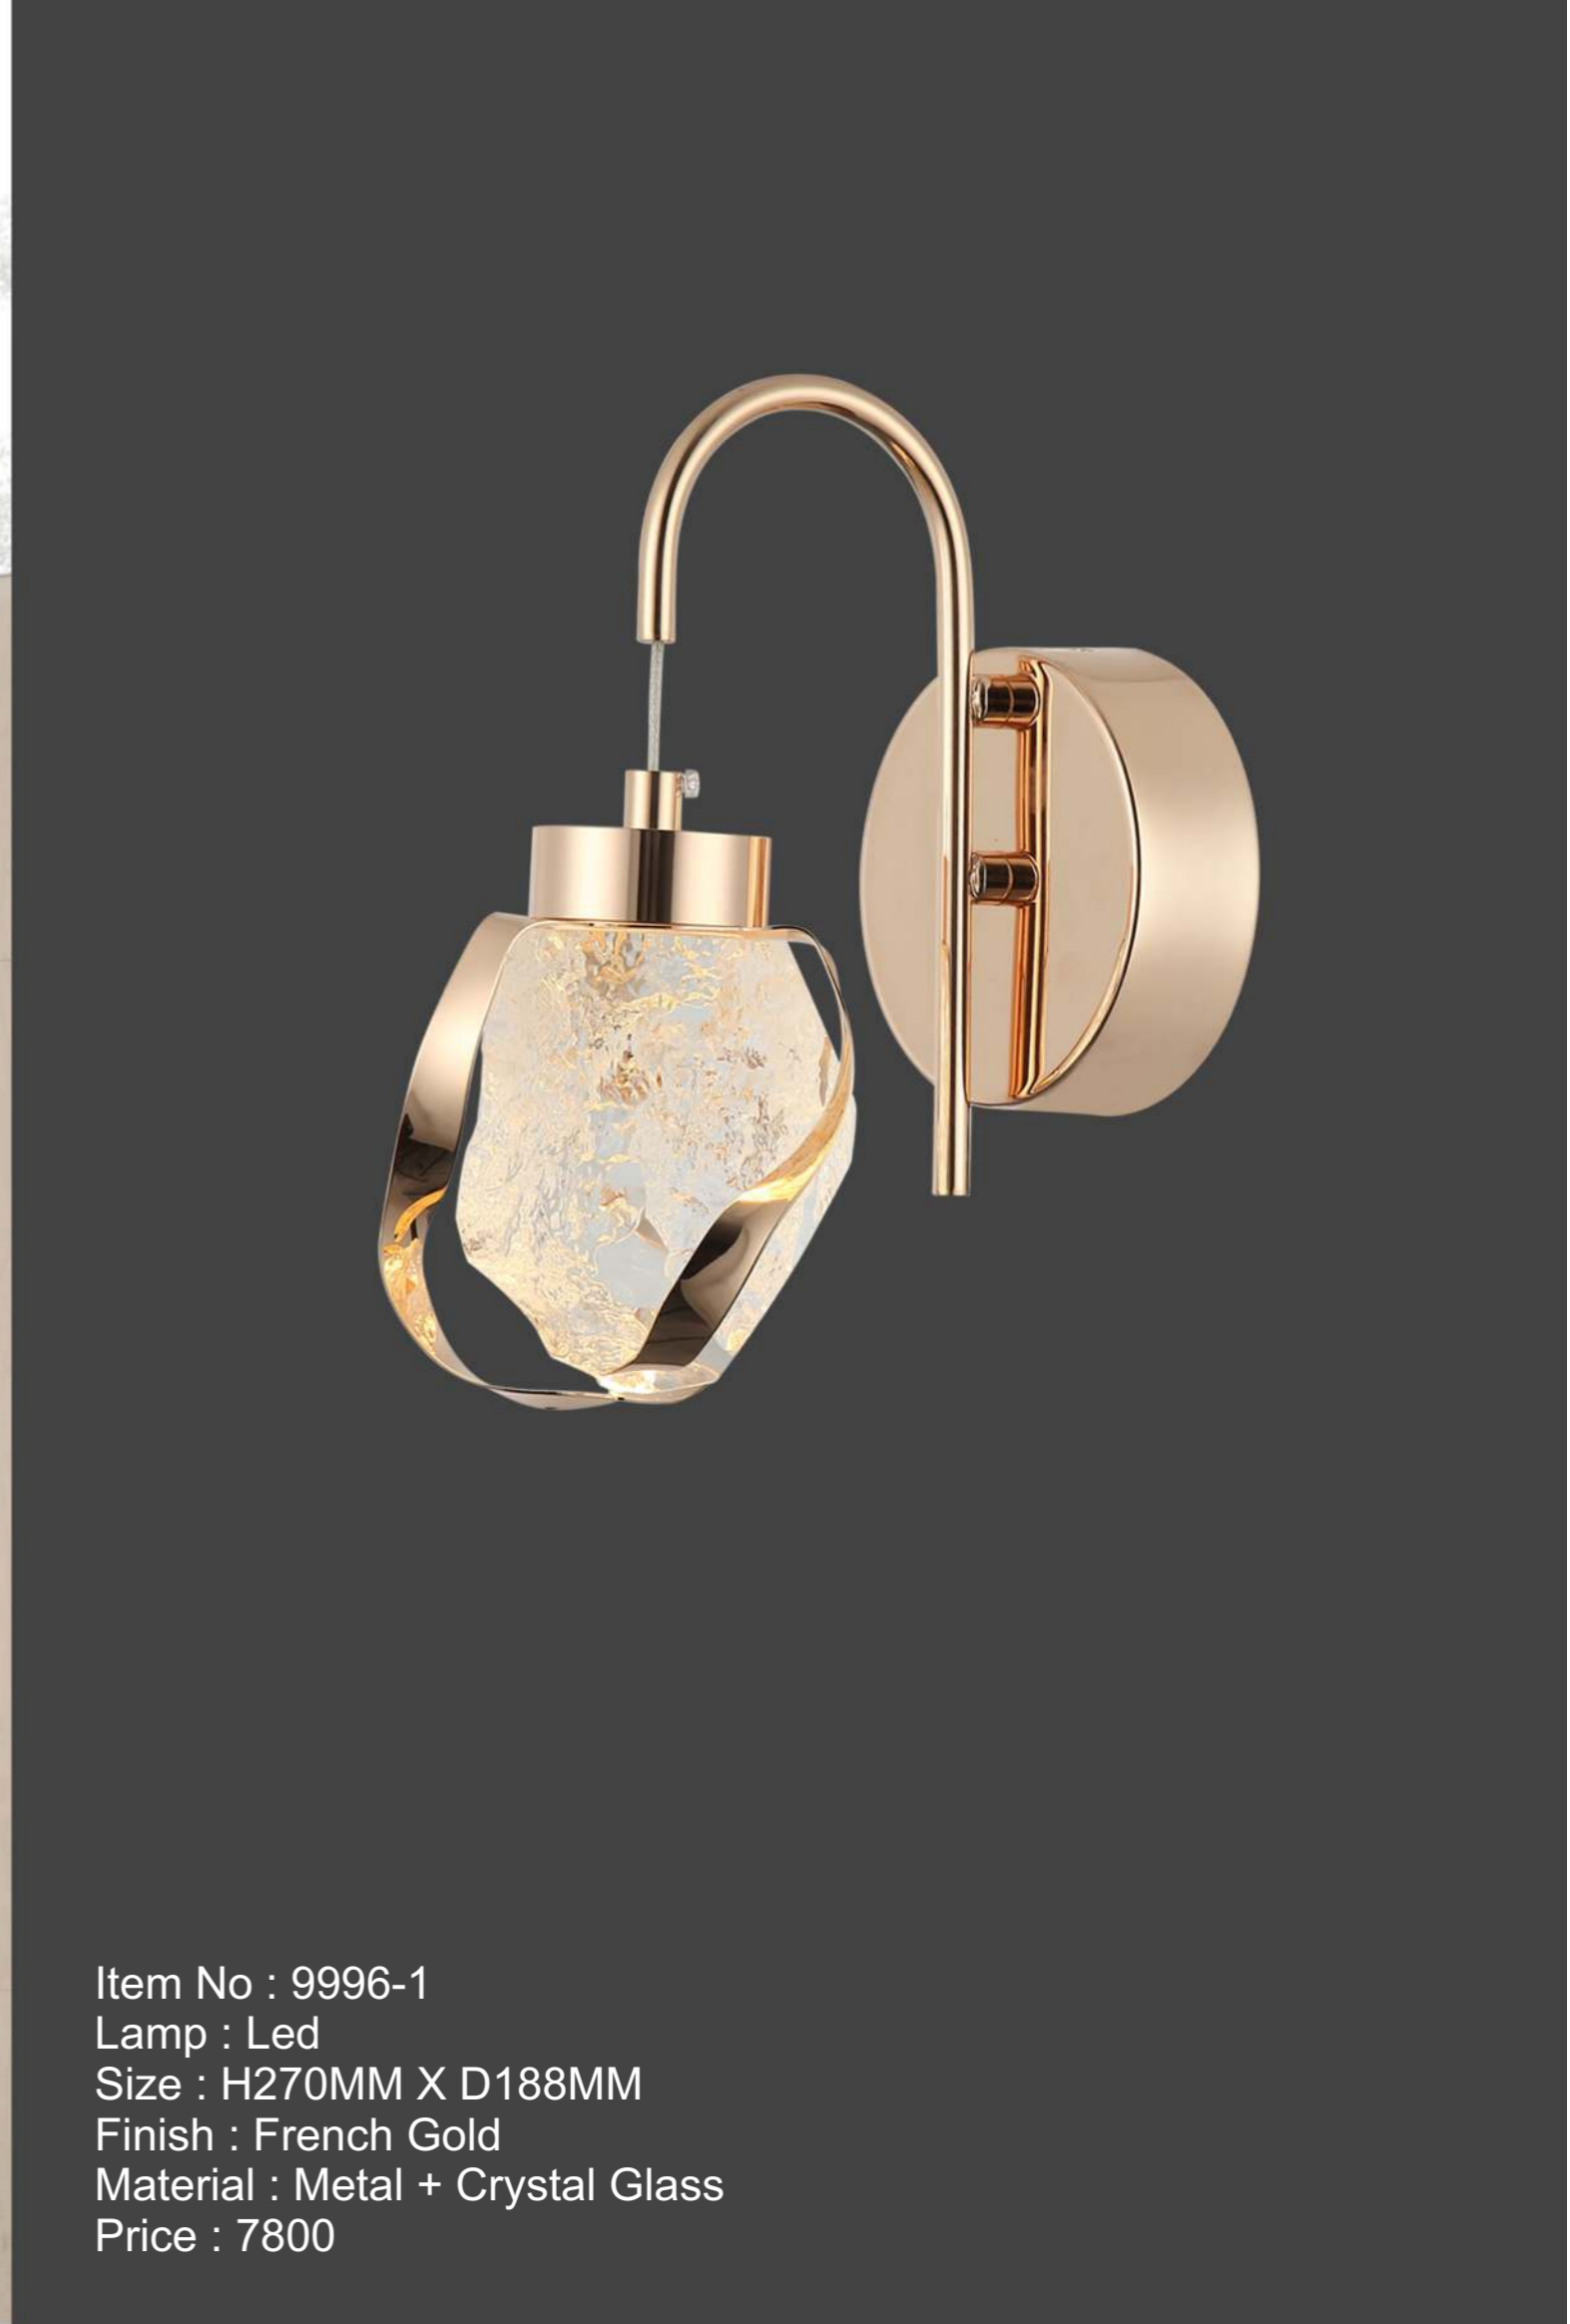

Item No : 9097-1
Lamp : 1XGU10
Size : W280MM x D140MM
Finish : Antique Brass
Material : Metal
Price : 4400

Item No : 8814-1BK
Lamp : Led
Size : D150MM X H225MM
Finish : Black + Gold
Material : Metal
Price : 1600

Item No : 8814-1CH
Lamp : Led
Size : D150MM X H225MM
Finish : Chrome + Gold
Material : Metal
Price : 1600

Item No : 20016
Lamp : Led 12W
Size : L280MM X W120MM X H70MM
Finish : Antique Brass
Material : Metal + Acrylic
Price : 6400

Item No : 6602-LW
Lamp : Led
Size : W120MM X D200MM X H300MM
Finish : Rose Gold
Material : Metal + Crystals
Price : 6400

Item No : 83995-1
Lamp : Led 12W
Size : W130MM X H250MM X D240MM
Finish : French Gold
Material : Metal + Acrylic
Price : 5500

Item No : 1047-W
Lamp : Led
Size : W200MM X H195MM X D280MM
Finish : French Gold
Material : Metal + Crystals
Price : 8200

Item No : 9996-1
Lamp : Led
Size : H270MM X D188MM
Finish : French Gold
Material : Metal + Crystal Glass
Price : 7800