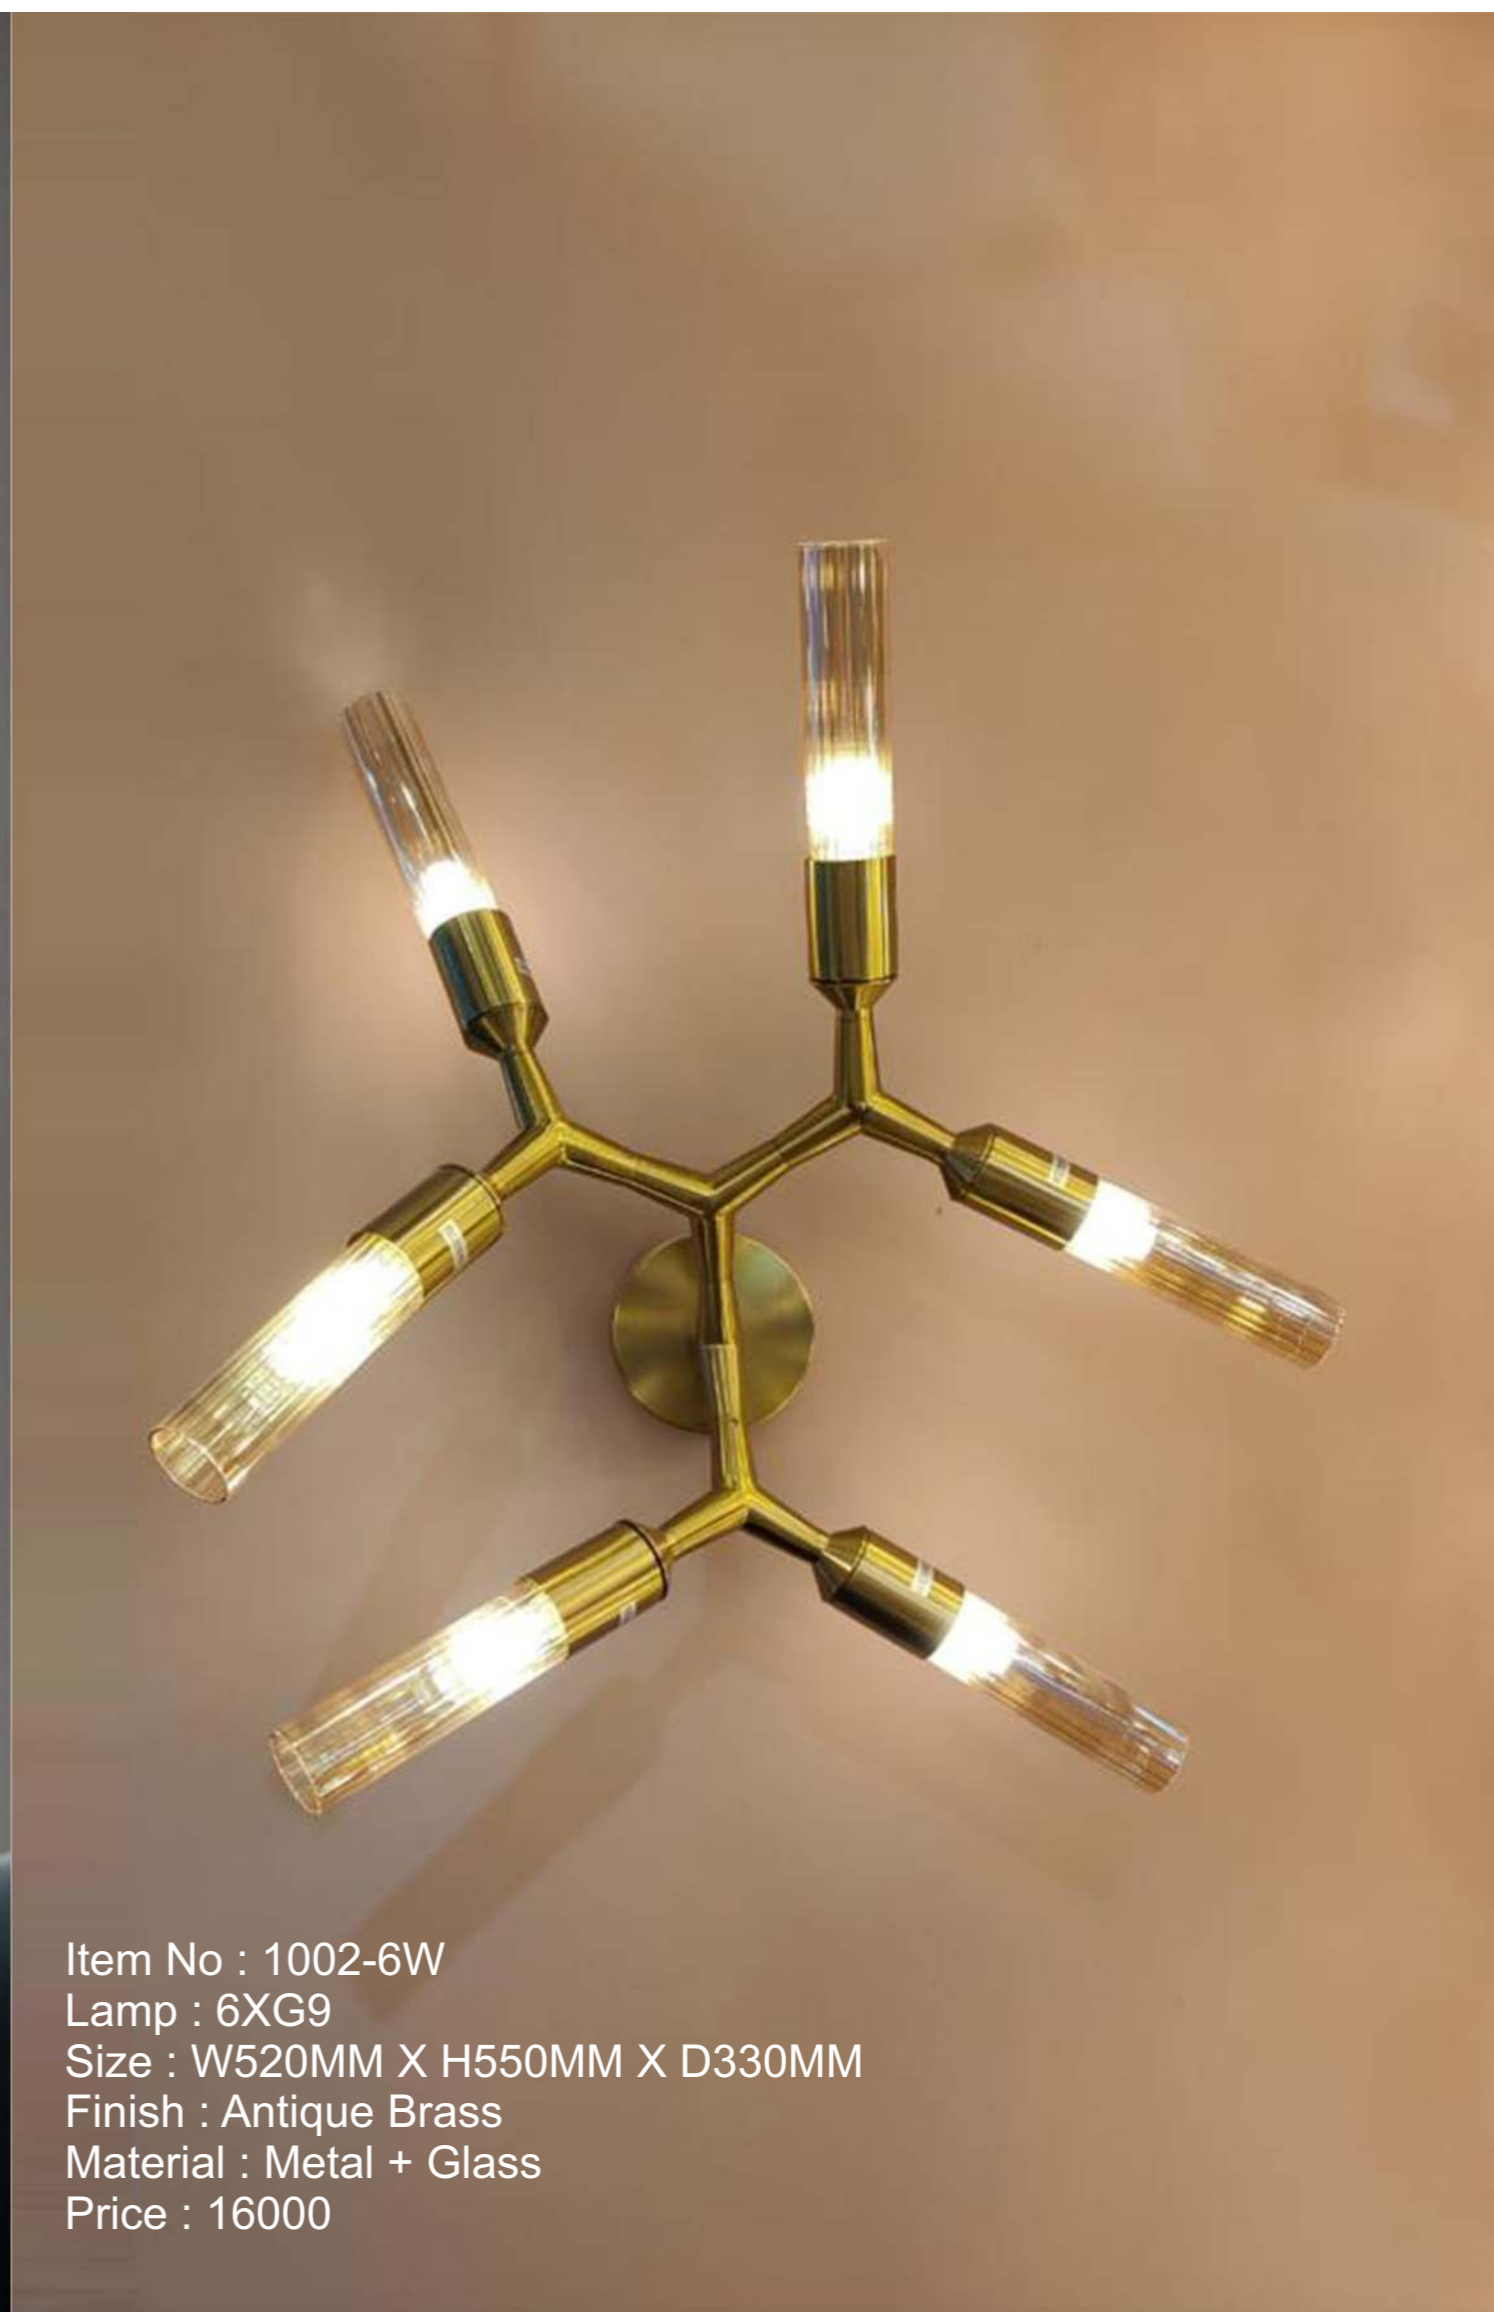

Item No : 1002-6W
Lamp : 6XG9
Size : W520MM X H550MM X D330MM
Finish : Antique Brass
Material : Metal + Glass
Price : 16000