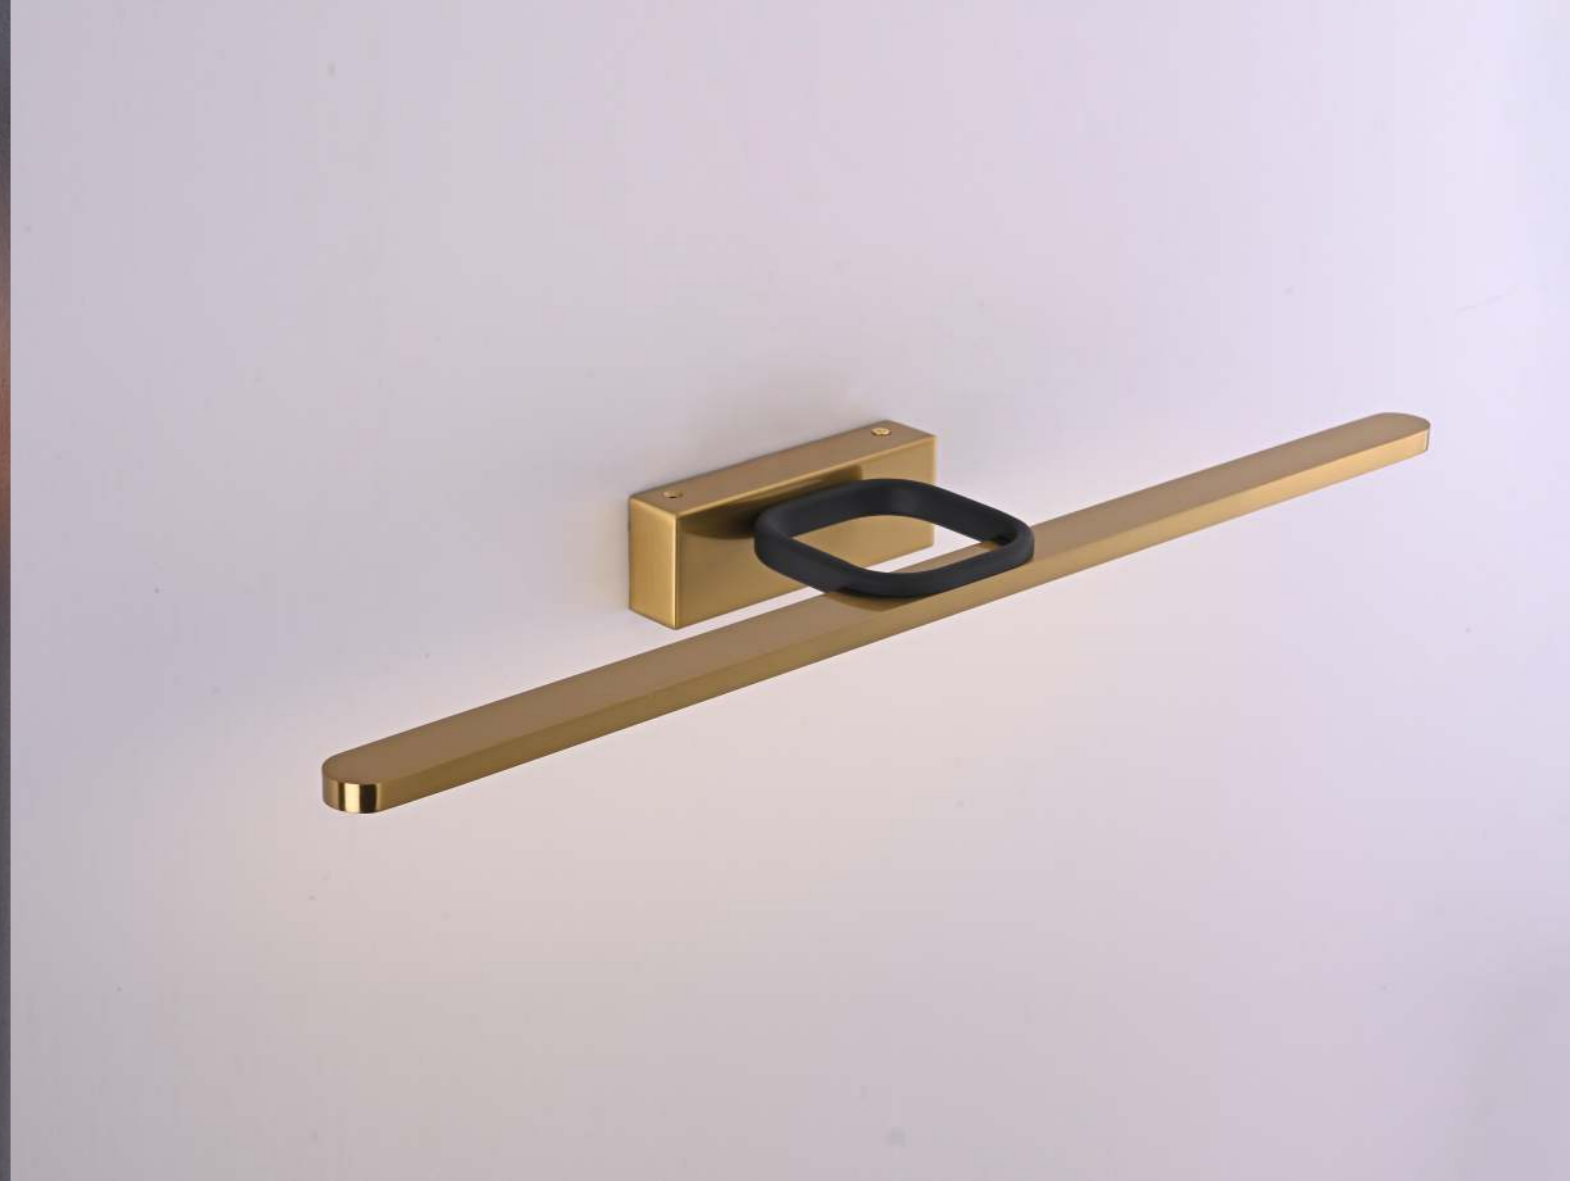

Item No : 3632-60
Lamp : Led 3in1 (With Switch) 
Size : L600MM X H70MM X D150MM
Finish : Antique Brass
Material : Metal + Acrylic
Price : 6800

Item No : 3639-60
Lamp : Led
Size : L600MM X D150MM X H80MM
Finish : Antique Brass + Black
Material : Metal + Acrylic
Price : 6400

Item No : 3611-60A

Lamp : Led

Size : L600MM X H60MM X D200MM (Adjustable)

Finish : Antique Brass + Brushed Brown

Material : Metal + Acrylic

Price : 6400

Item No : 9091-400
Lamp : Led
Size : L400MM X H50MM X D130MM
Finish : Antique Brass
Material : Metal + Acrylic
Price : 3900

Item No : 9091-600
Lamp : Led
Size : L600MM X H50MM X D130MM
Finish : Antique Brass
Material : Metal + Acrylic
Price : 4800

Item No : 9094-62
Lamp : Led
Size : L600MM X D130MM X H50MM
Finish : Antique Brass
Material : Metal + Acrylic
Price : 5200