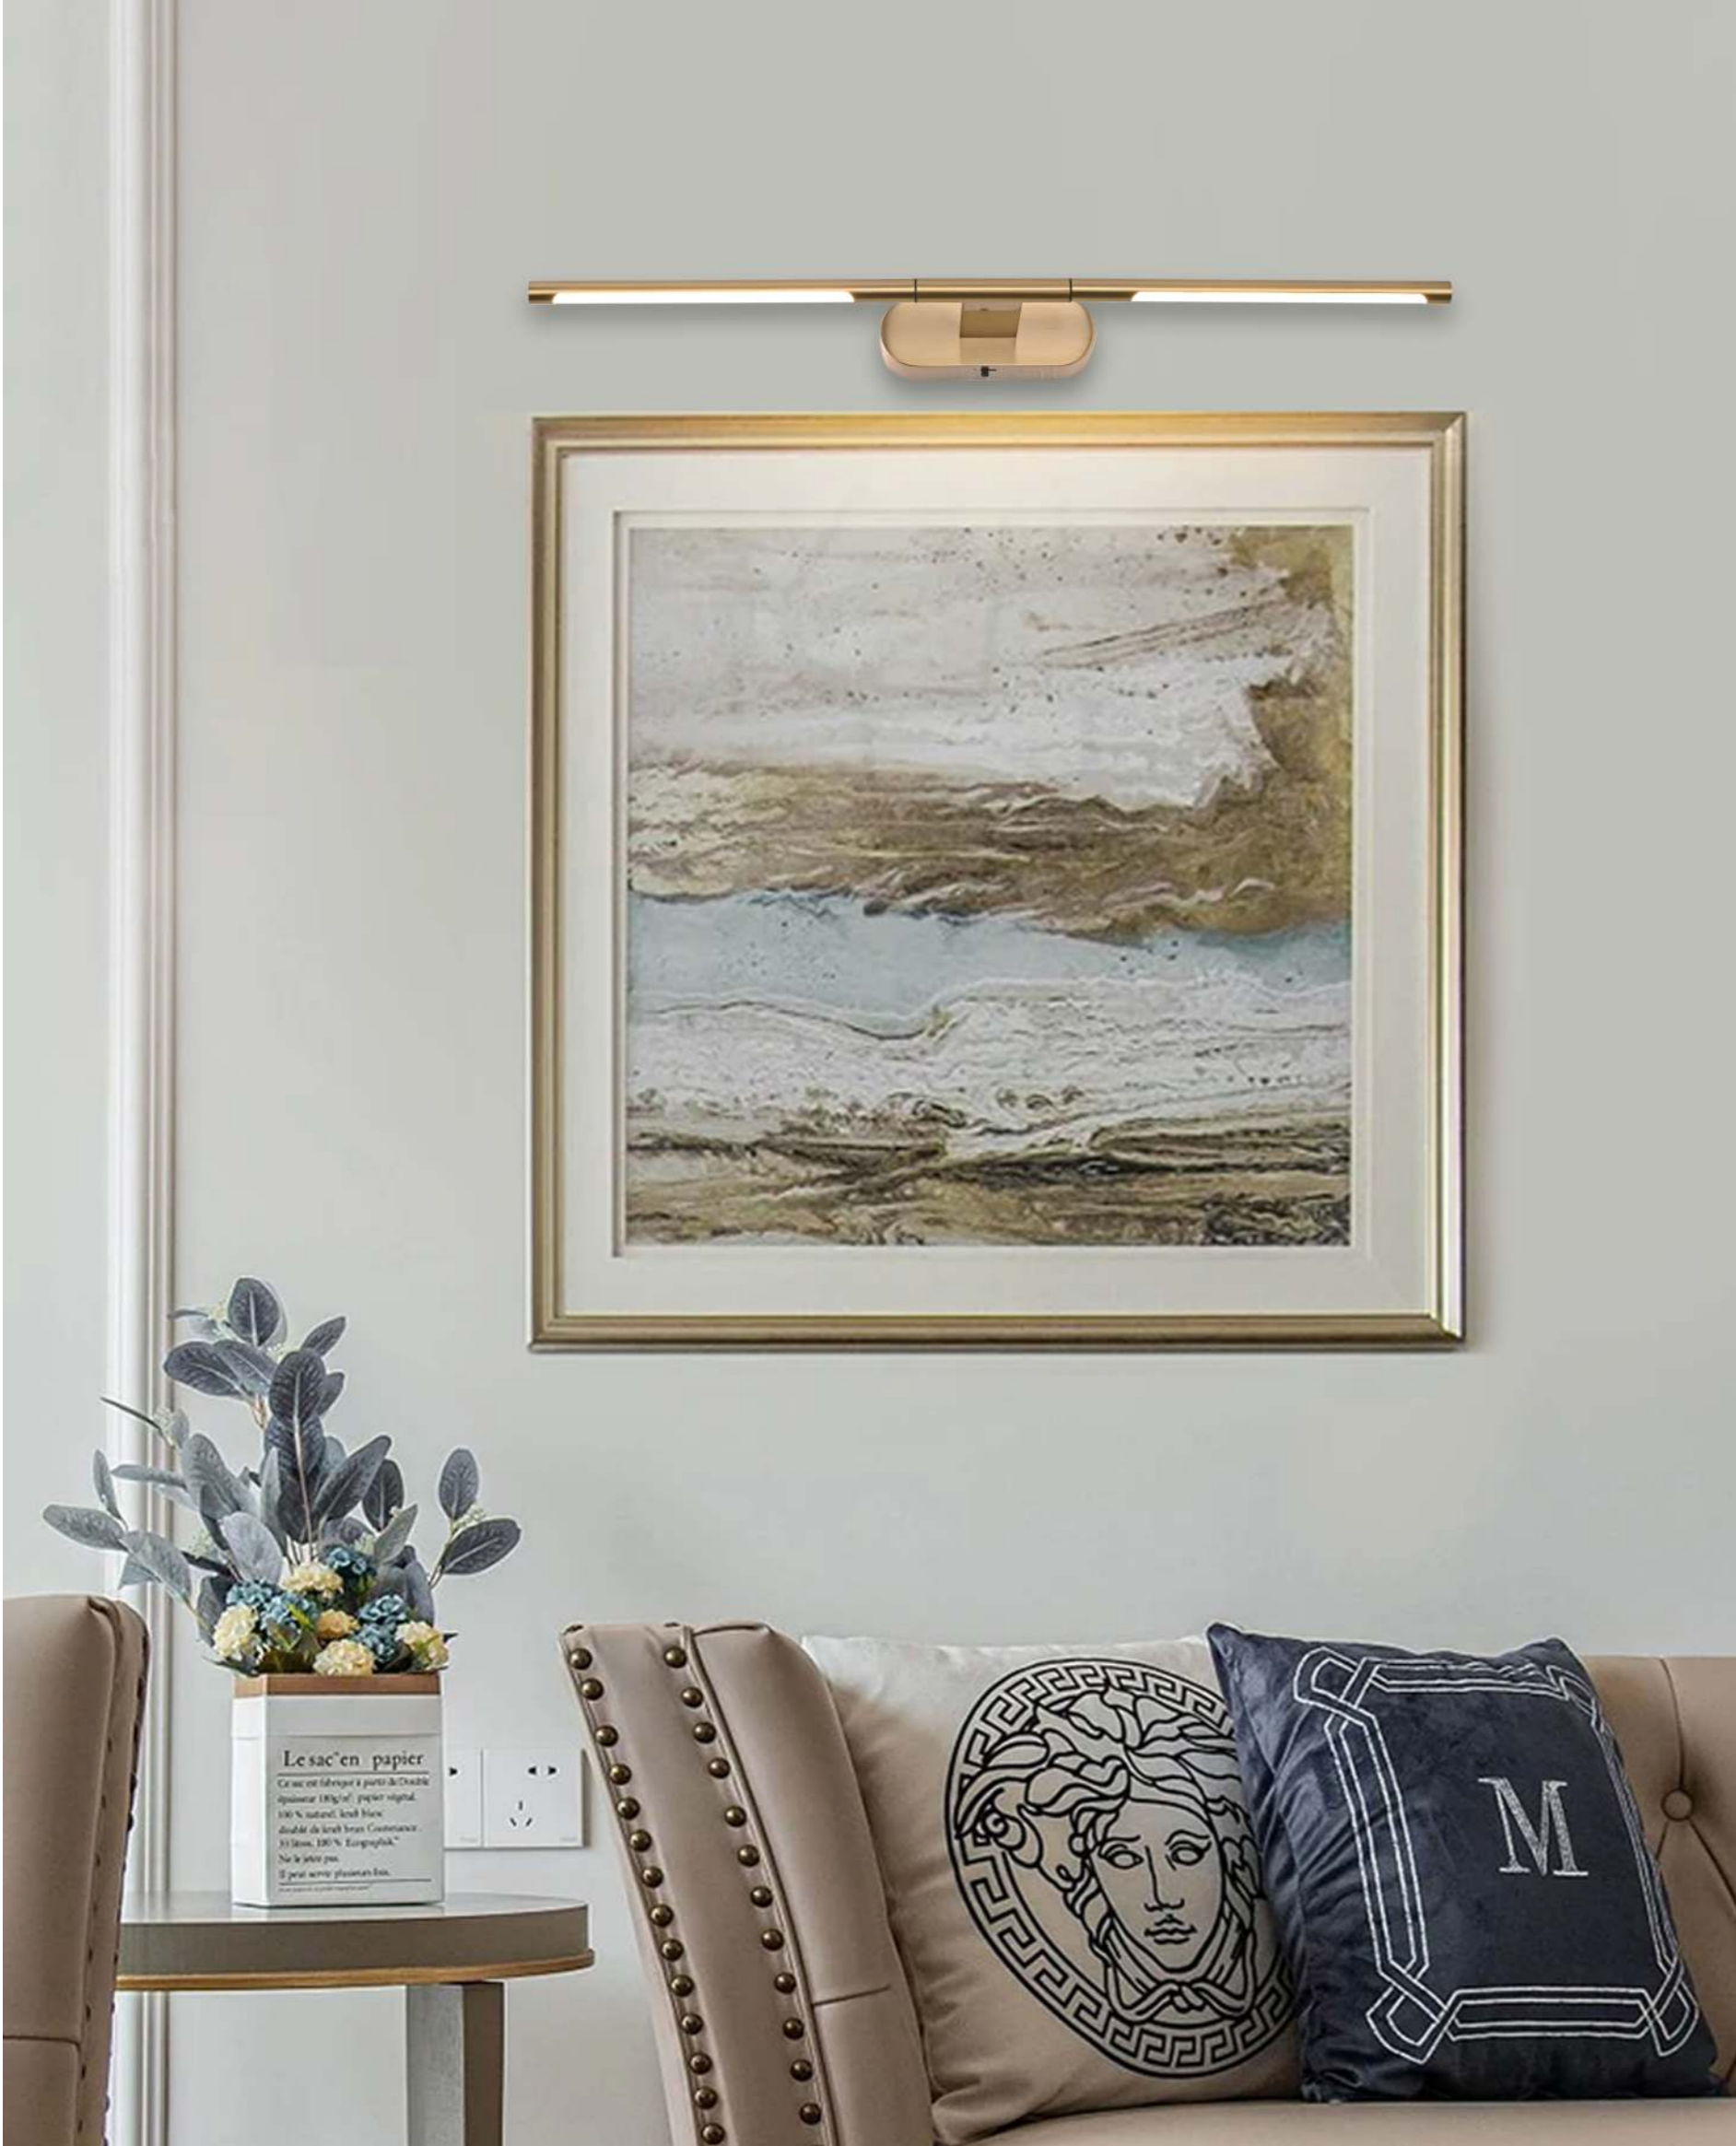

Item No : 3632-60
Lamp : Led 3in1 (With Switch)
Size : L600MM X H70MM X D150MM
Finish : Antique Brass
Material : Metal + Acrylic
Price : 6800