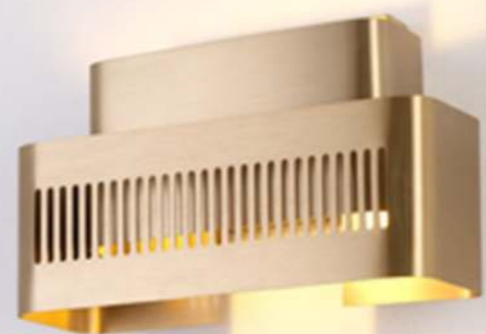

Item No : 2306-W
Lamp : Led
Size : W250MM X H150MM X D110MM
Finish : Antique Brass
Material : Metal
Price : 6400