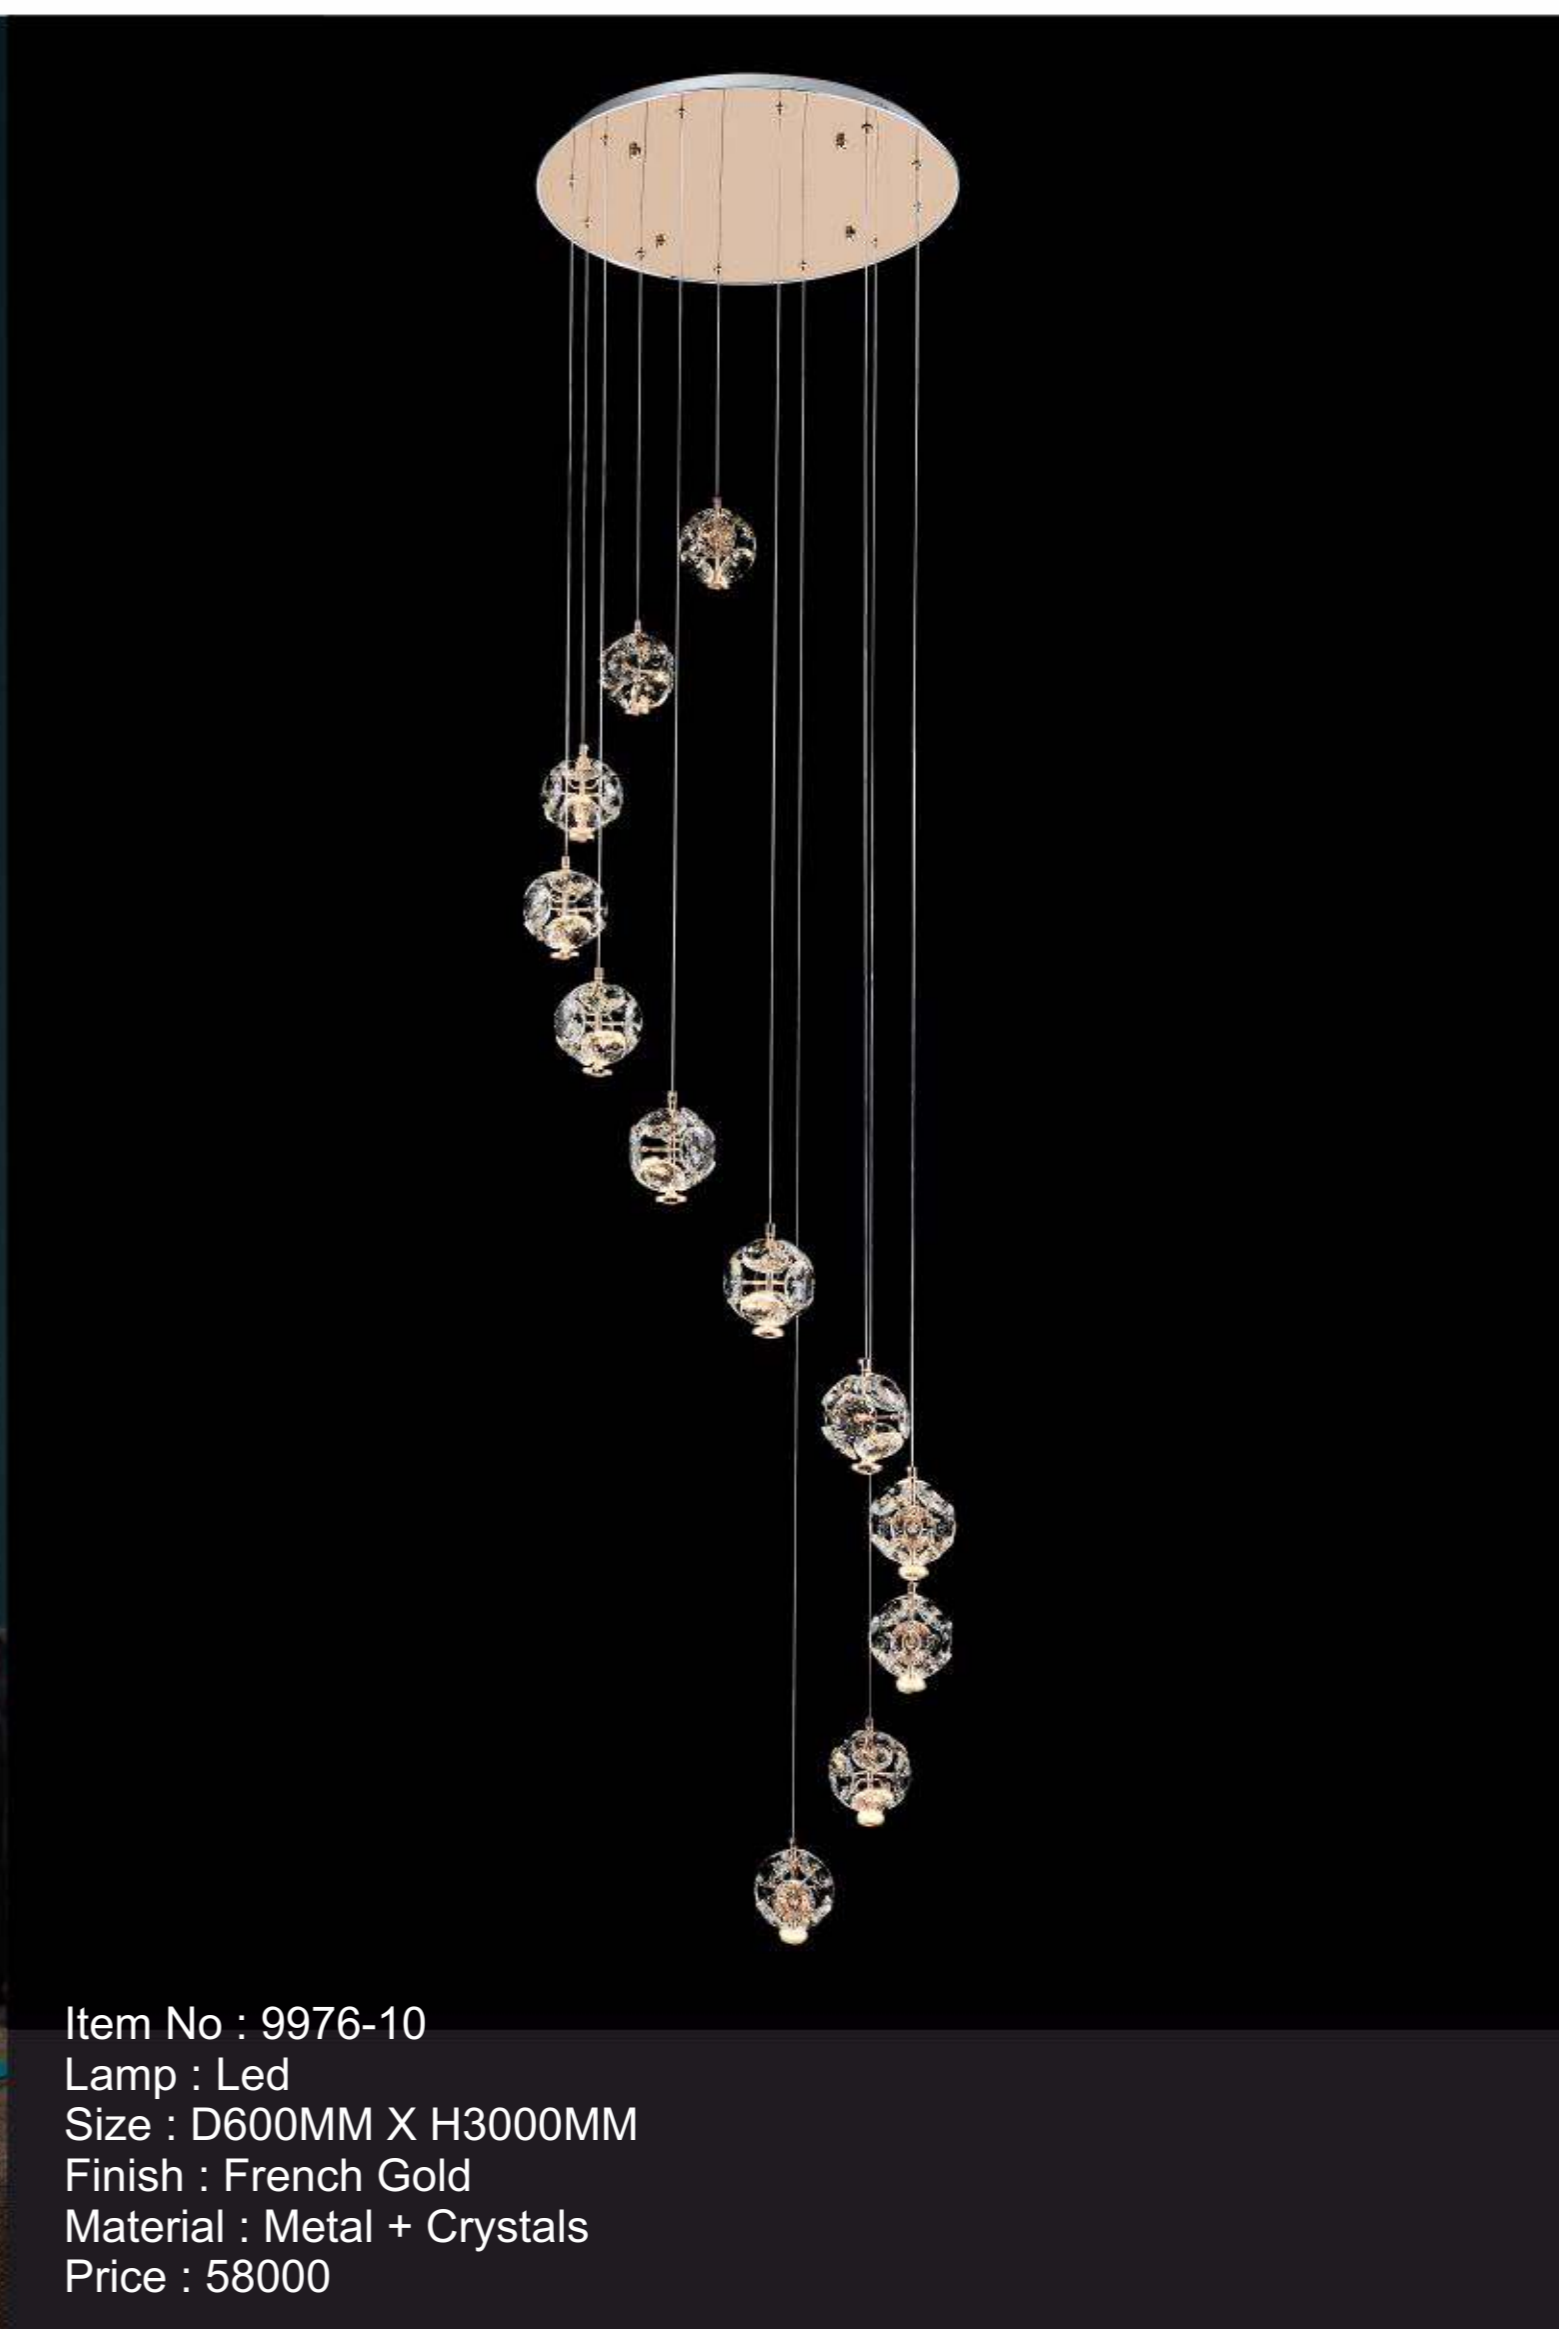

Item No : 7263-10  
Lamp : Led  
Size : D600MM X H1500MM  
Finish : French Gold  
Material : Metal + Glass  
Price : 42000

Item No : 8411D-10  
Lamp : Led 60W  
Size : D550MM X H2000MM  
Finish : Gold  
Material : Metal + Glass  
Price : 88000

Item No : 17123-6  
Lamp : Led  
Size : D350MM X H2000MM  
Finish : French Gold  
Material : Metal + Glass  
Price : 44000

Item No : 1047-10  
Lamp : Led  
Size : D600MM X H3000MM  
Finish : French Gold  
Material : Metal + Crystals  
Price : 68000