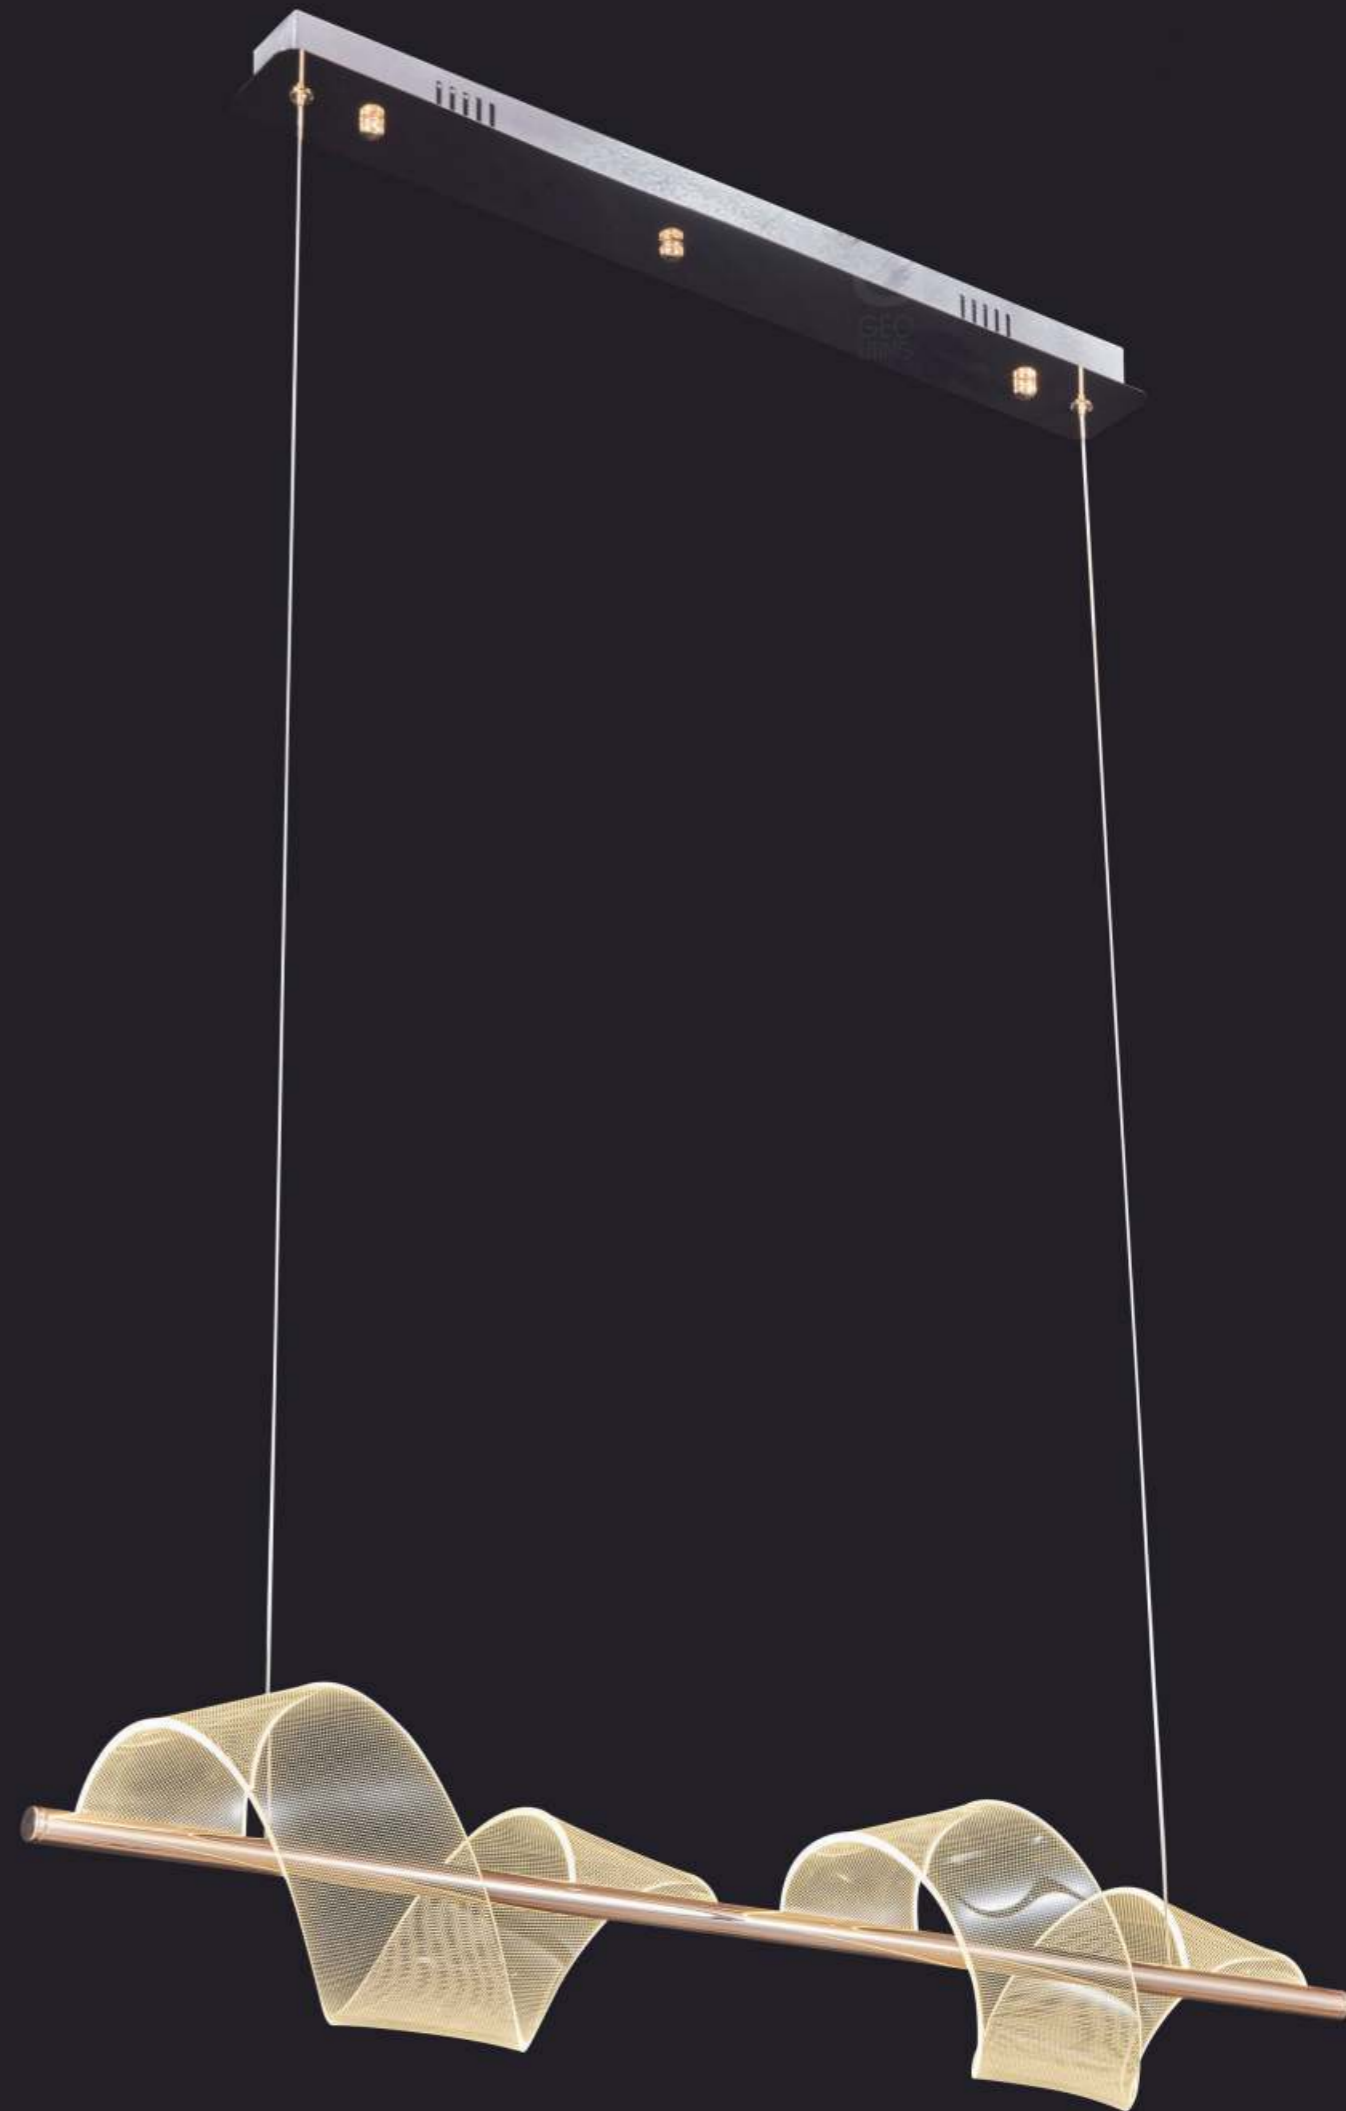

Item No : 9951-900L
Lamp : Led 28W
Size : W200MM X H2000MM X D900MM
Finish : French Gold
Material : Metal + Acrylic
Price : 13000