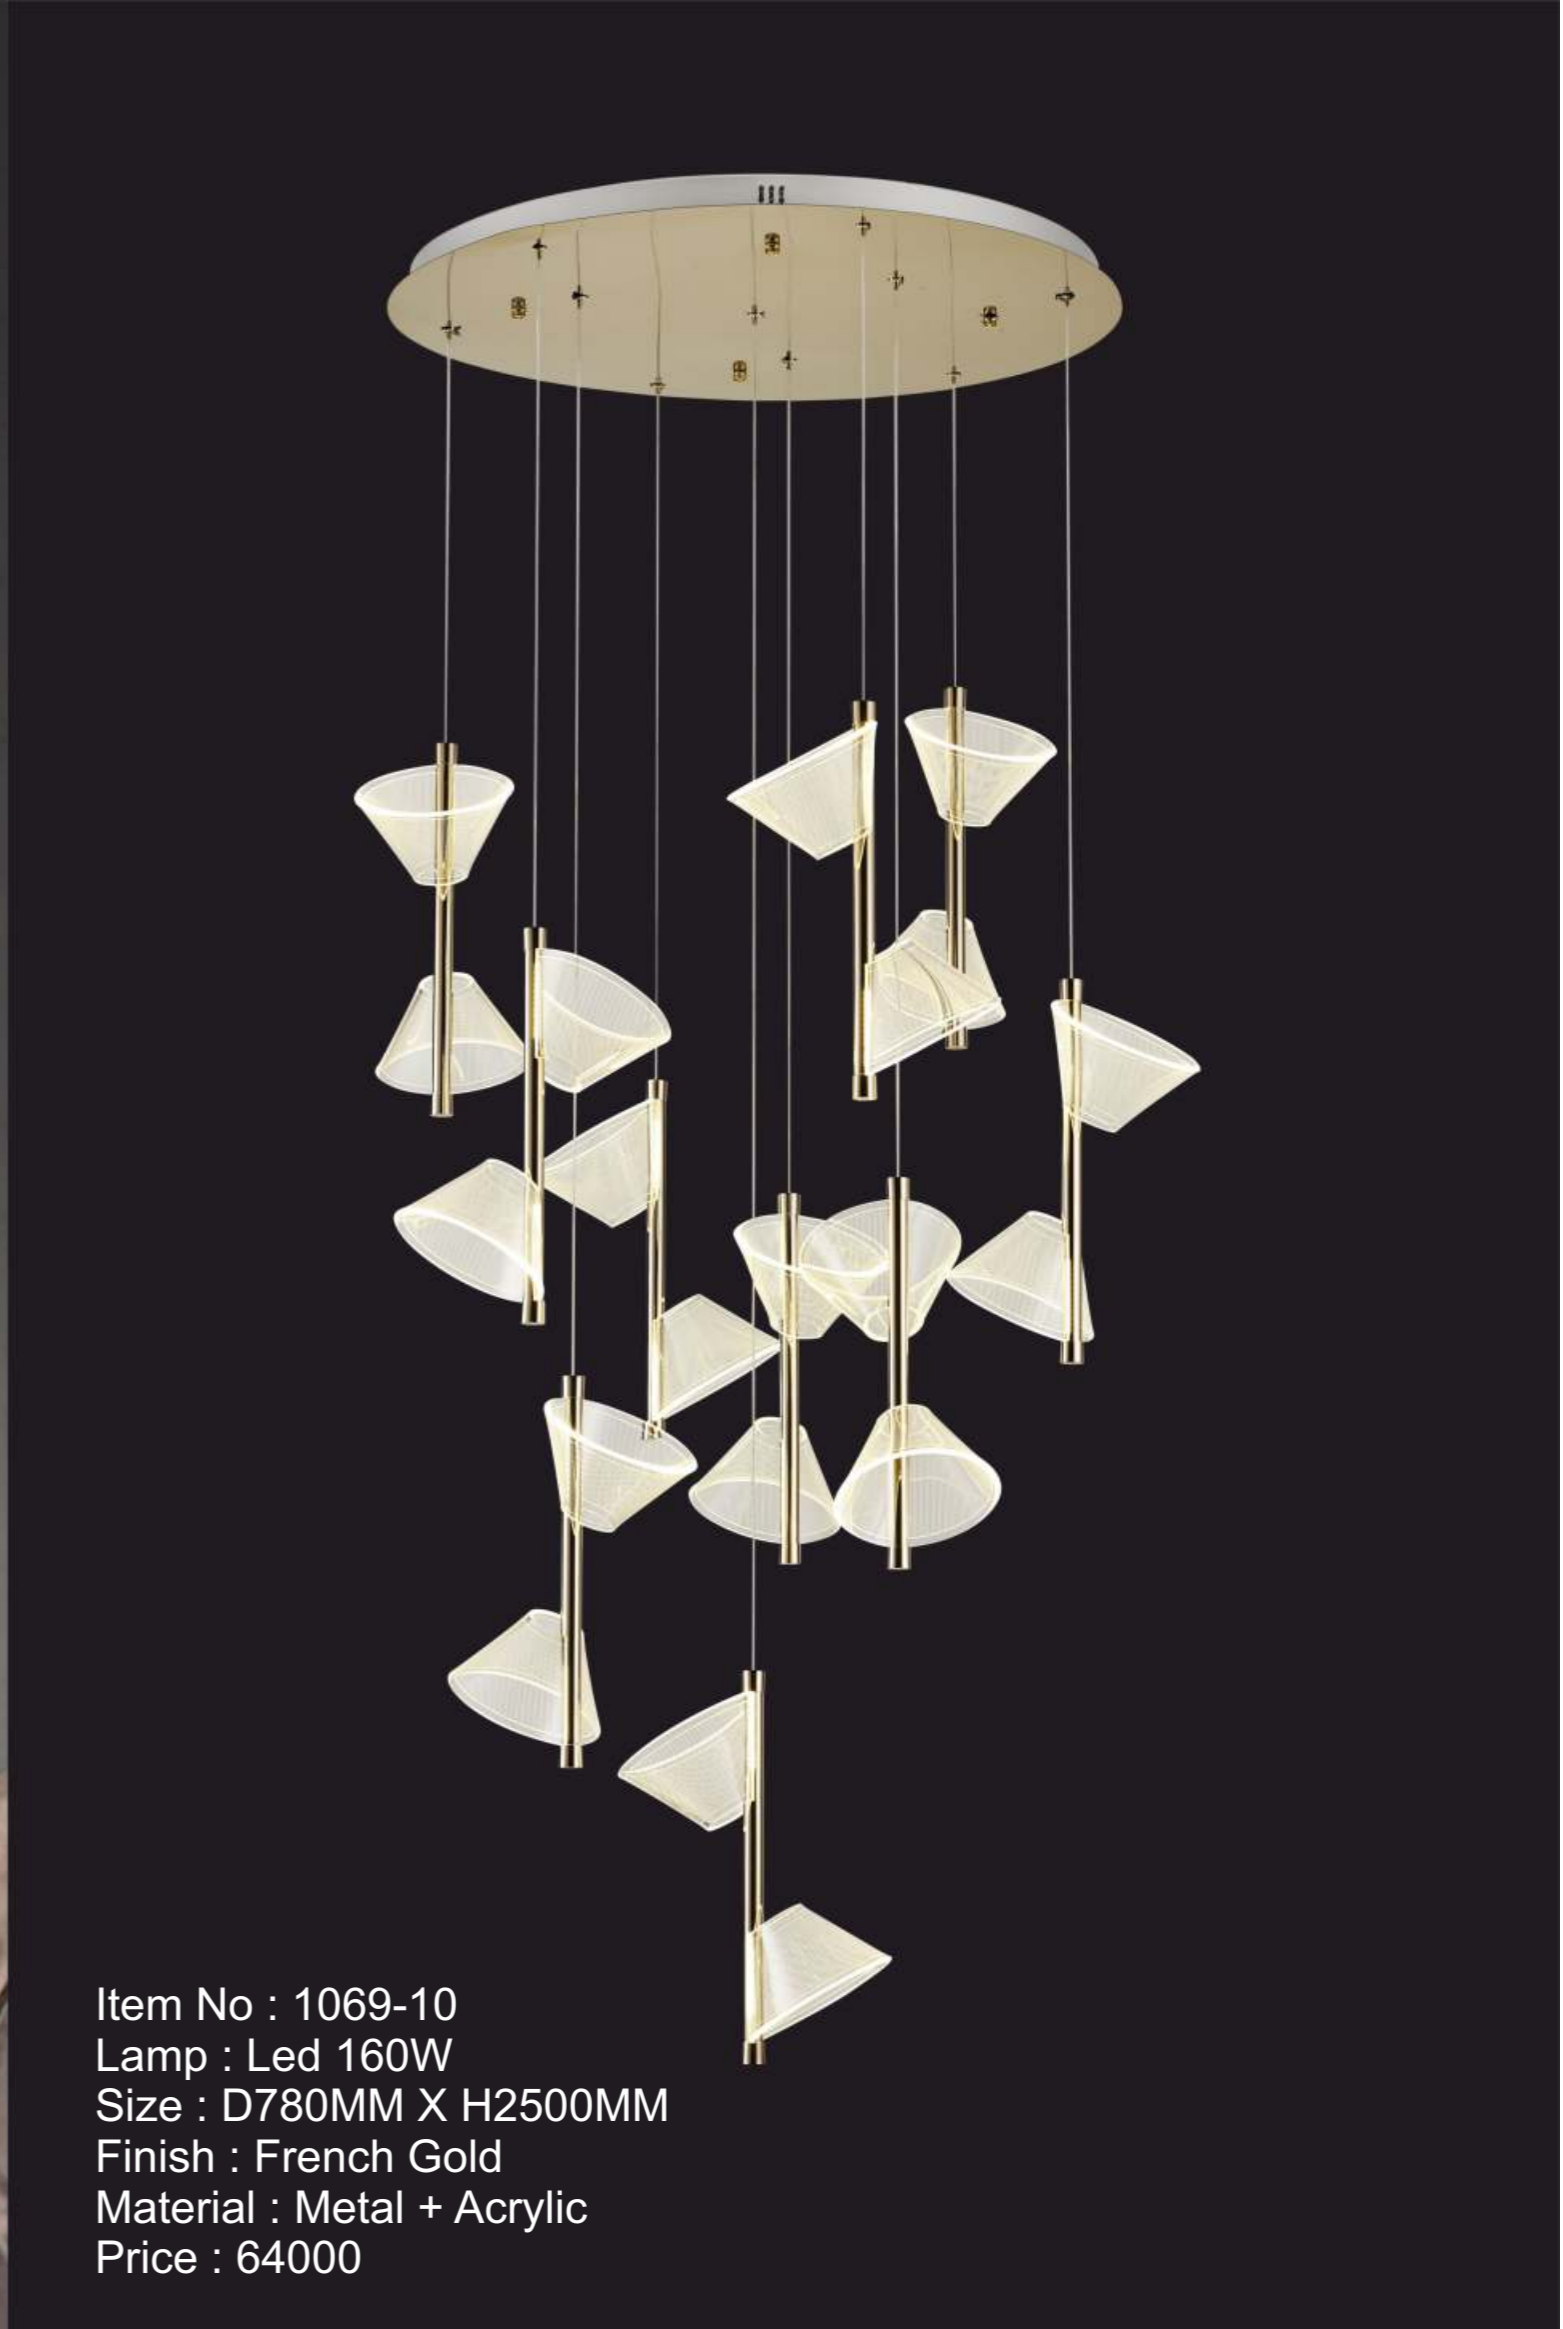

Item No : 1069-10
Lamp : Led 160W
Size : D780MM X H2500MM
Finish : French Gold
Material : Metal + Acrylic
Price : 64000