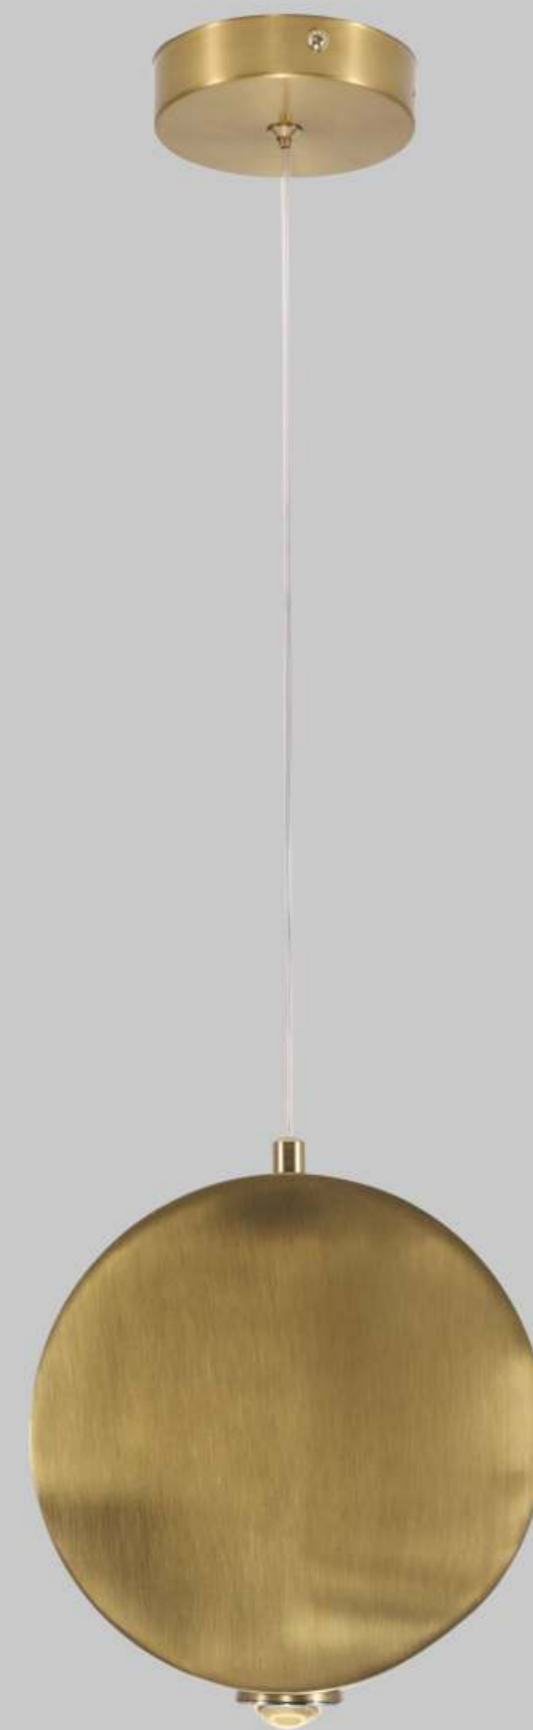

Item No : P011
Lamp : Led
Size : D180MM X H1200MM
Finish : Antique Brass
Material : Metal
Price : 5600