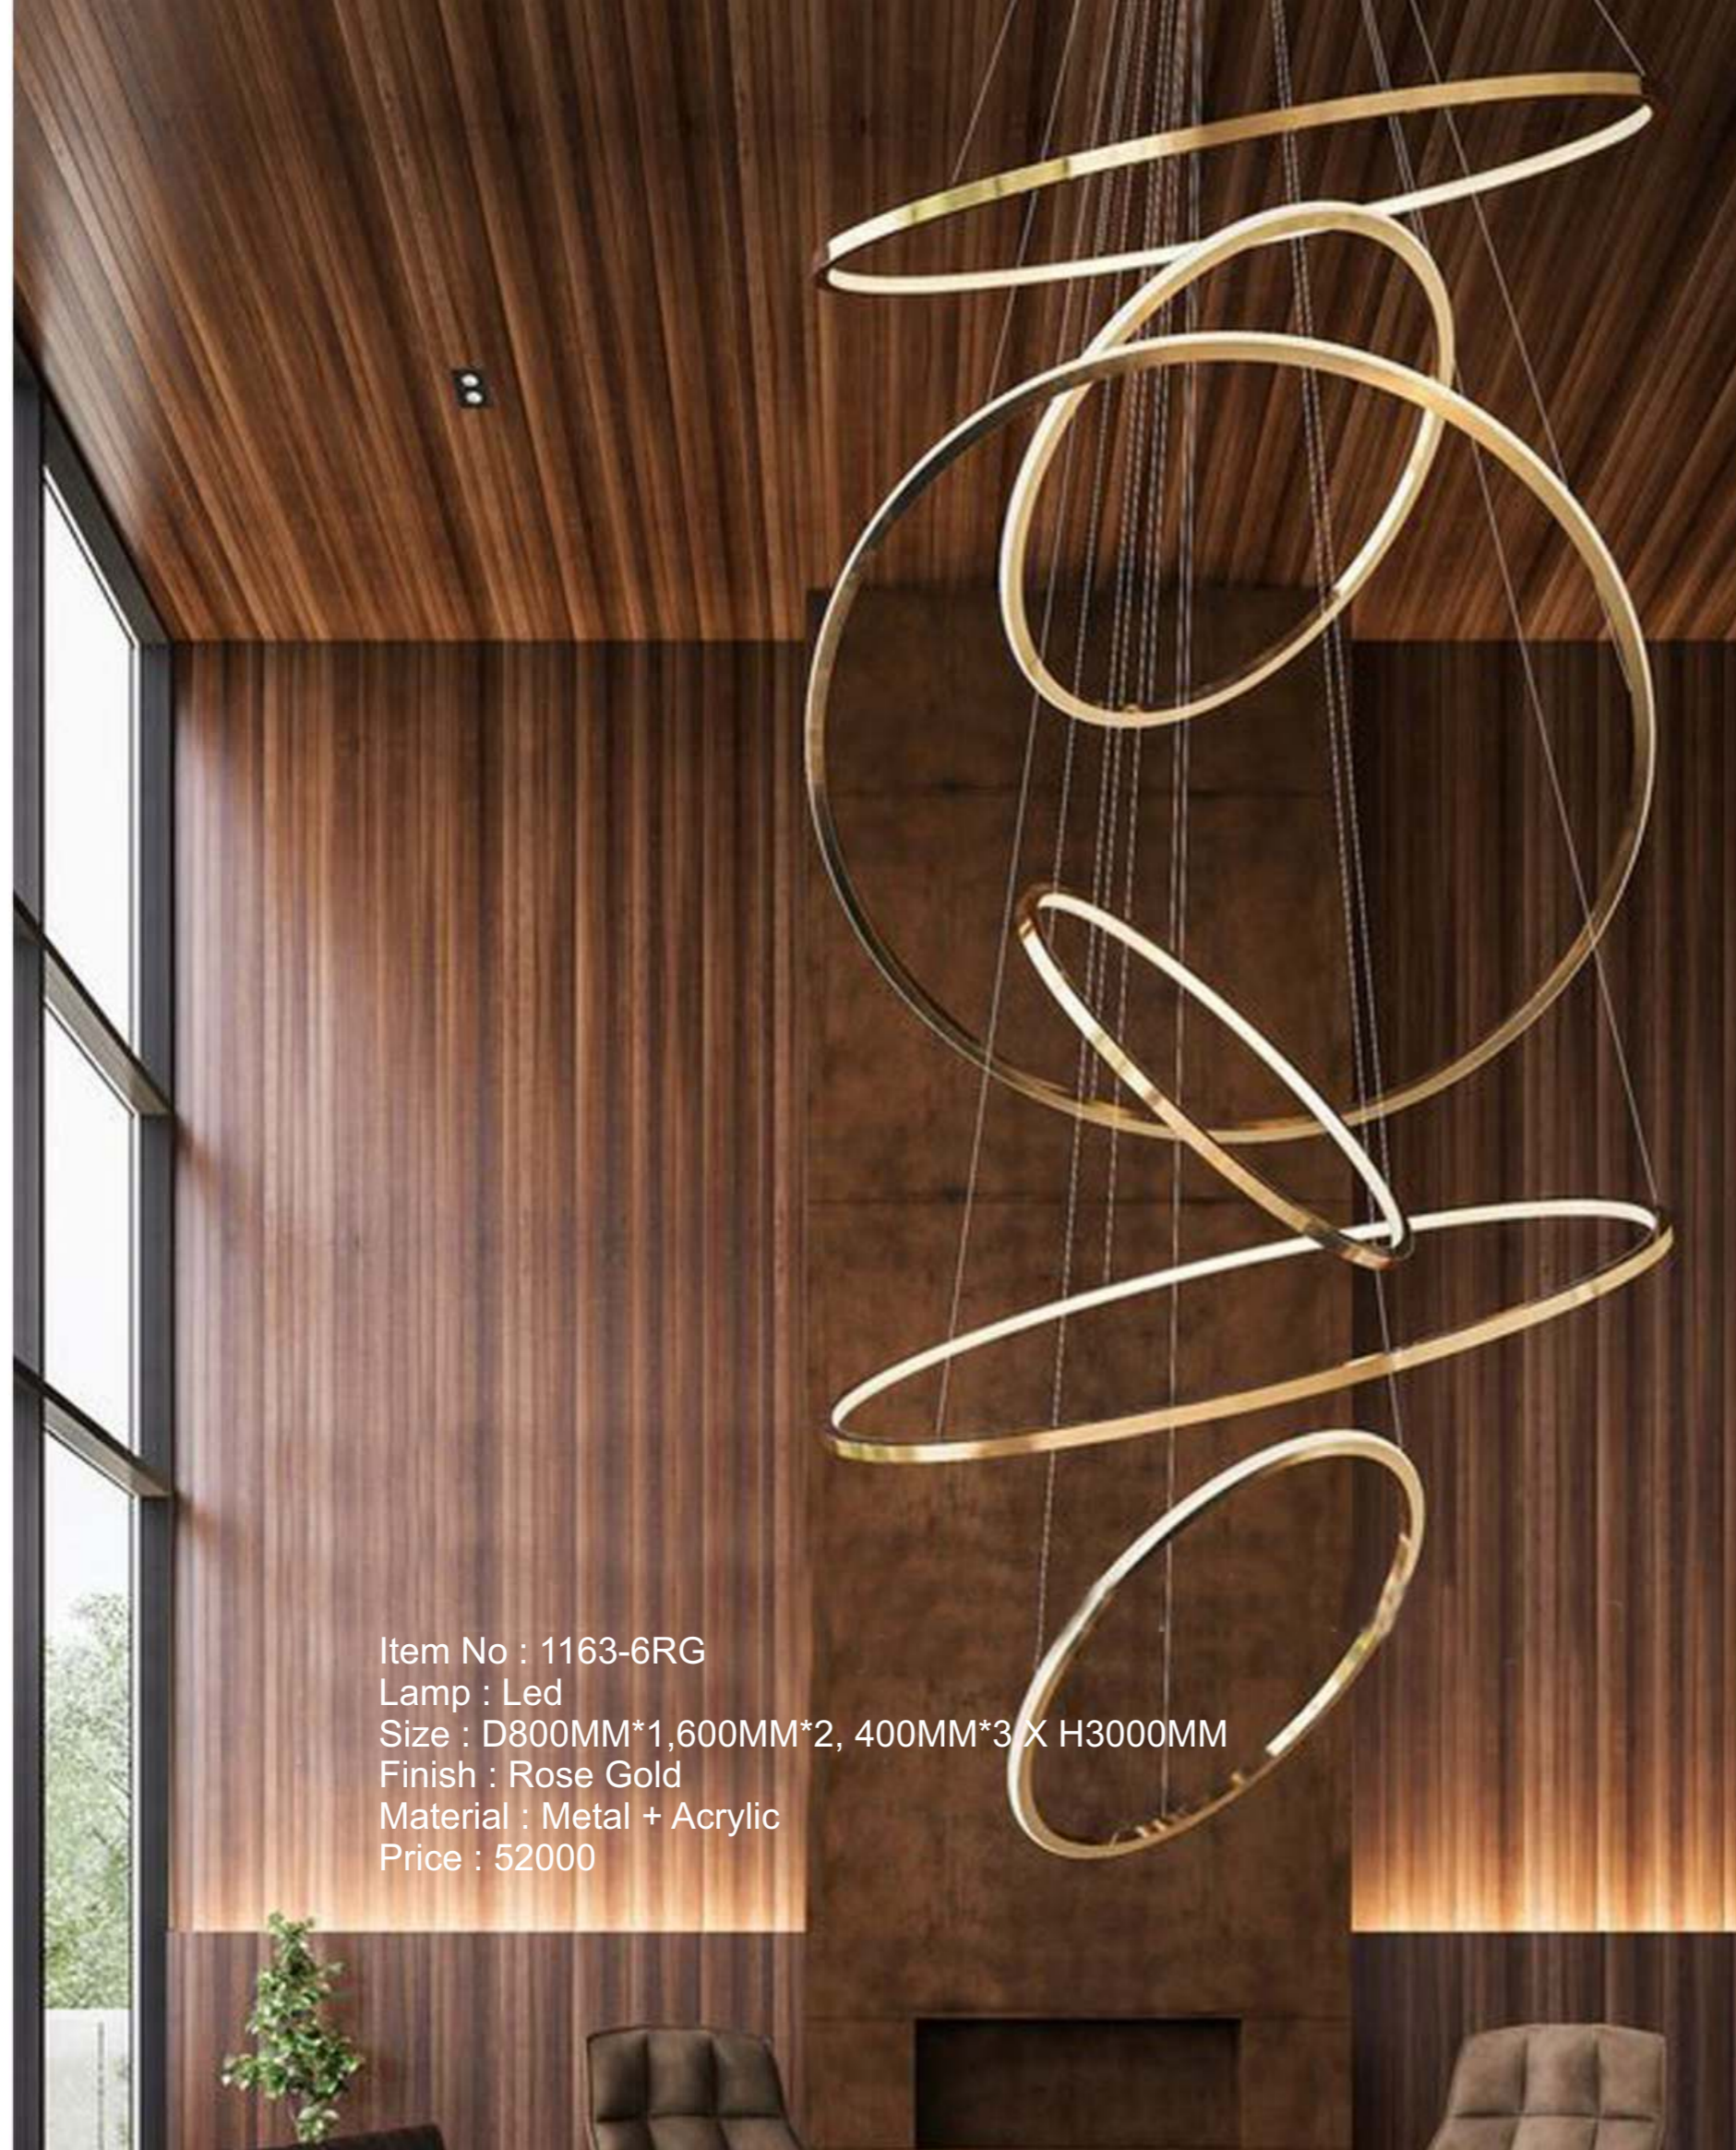

Item No : 820-43BK  
Lamp : 43XG9  
Size : D900MM X H2400MM  
Finish : Black  
Material : Metal + Acrylic  
Price : 104000

Item No : 1163-9  
Lamp : Led  
Size : D200,300,400 UP TO 1000MM X H4000MM  
Finish : Rose Gold  
Material : Metal + Acrylic  
Price : 72000

Item No : 1163-6RG  
Lamp : Led  
Size : D800MM\*1,600MM\*2, 400MM\*3 X H3000MM  
Finish : Rose Gold  
Material : Metal + Acrylic  
Price : 52000

Item No : 21006-26  
Lamp : 130XG4 ( With Led )  
Size : D1150MM X FH2300MM  
Finish : Antique Brass  
Material : Metal + Acrylic  
Price : 140000