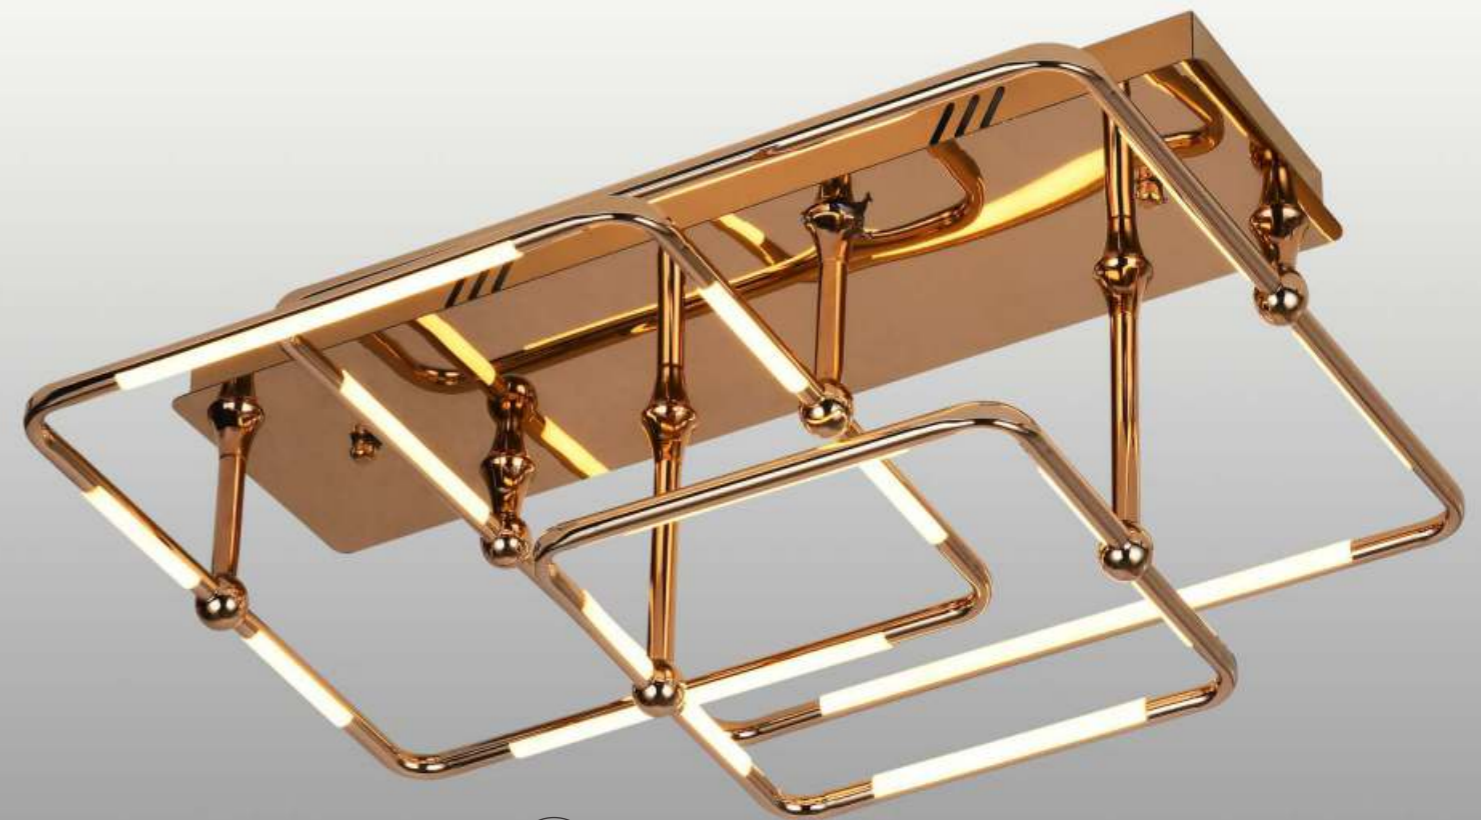

Item No : 7516-3+4+5
Lamp : Led 3in1
Size : L650MM X W500MM X H140MM
Finish : French Gold
Material : Metal + Acrylic
Price : 24000