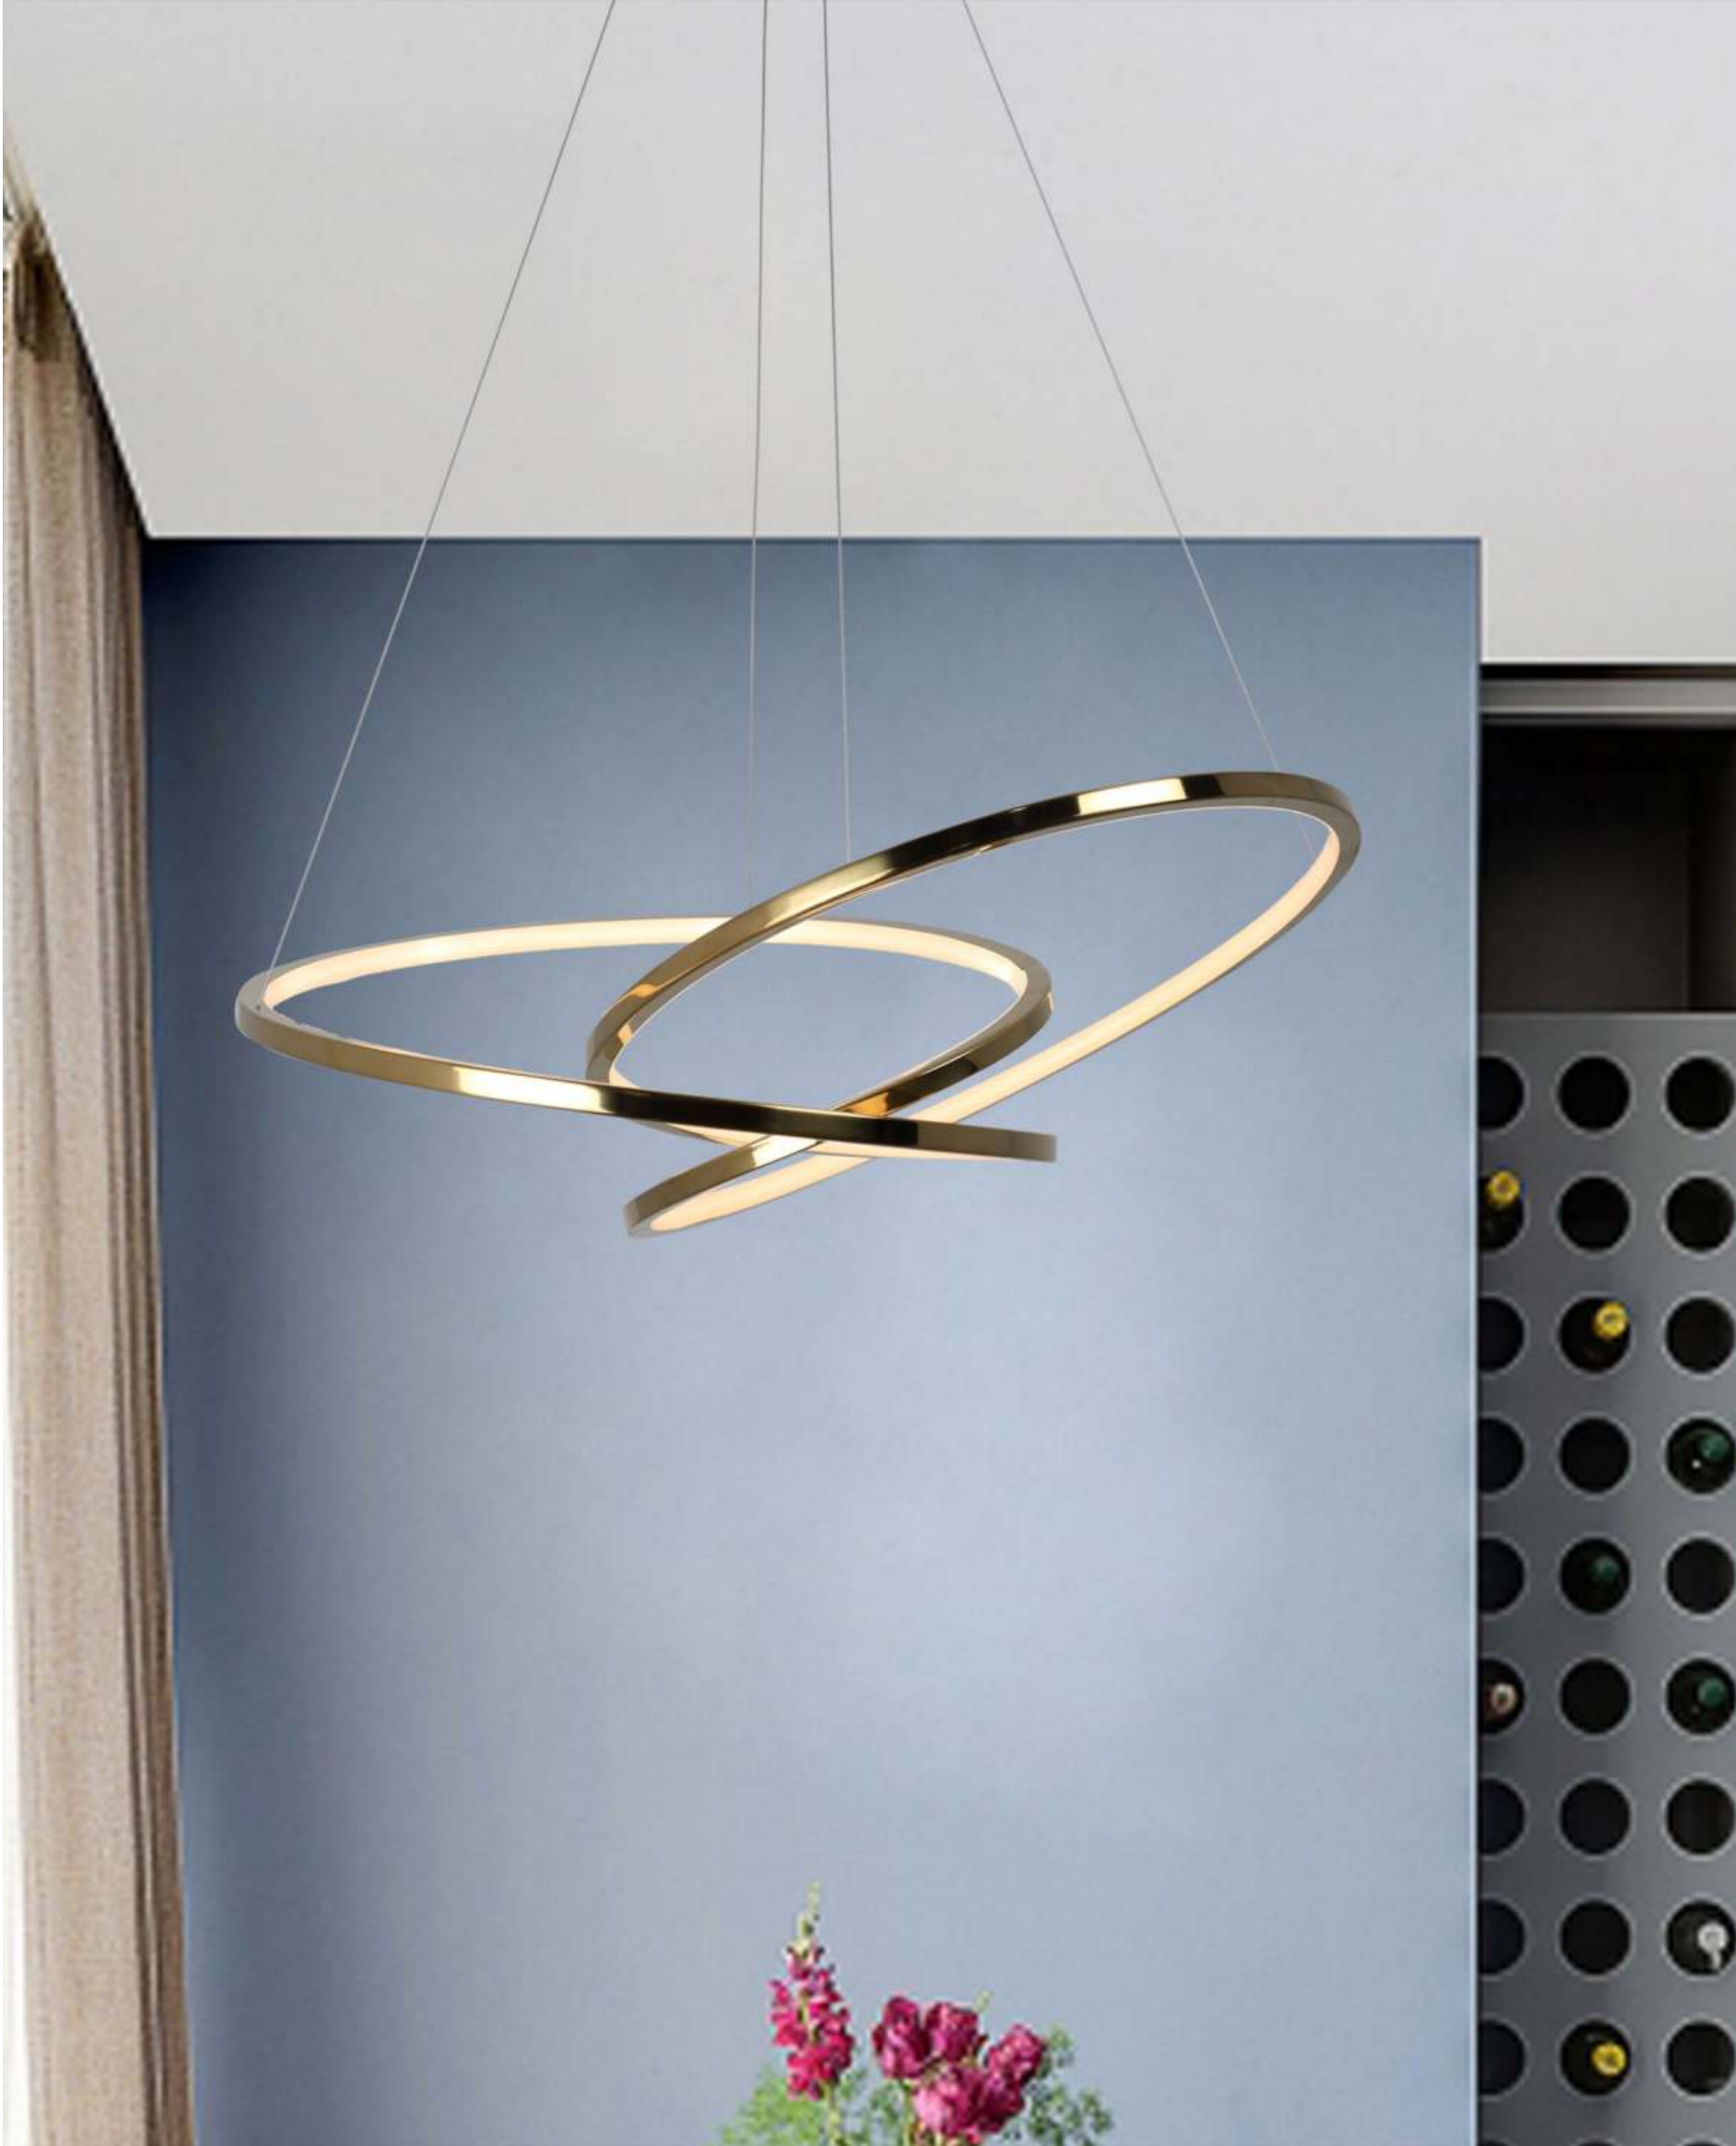

Item No : 0023-600
Lamp : Led
Size : D600MM X H1200MM
Finish : Gold
Material : Metal + Acrylic
Price : 26000