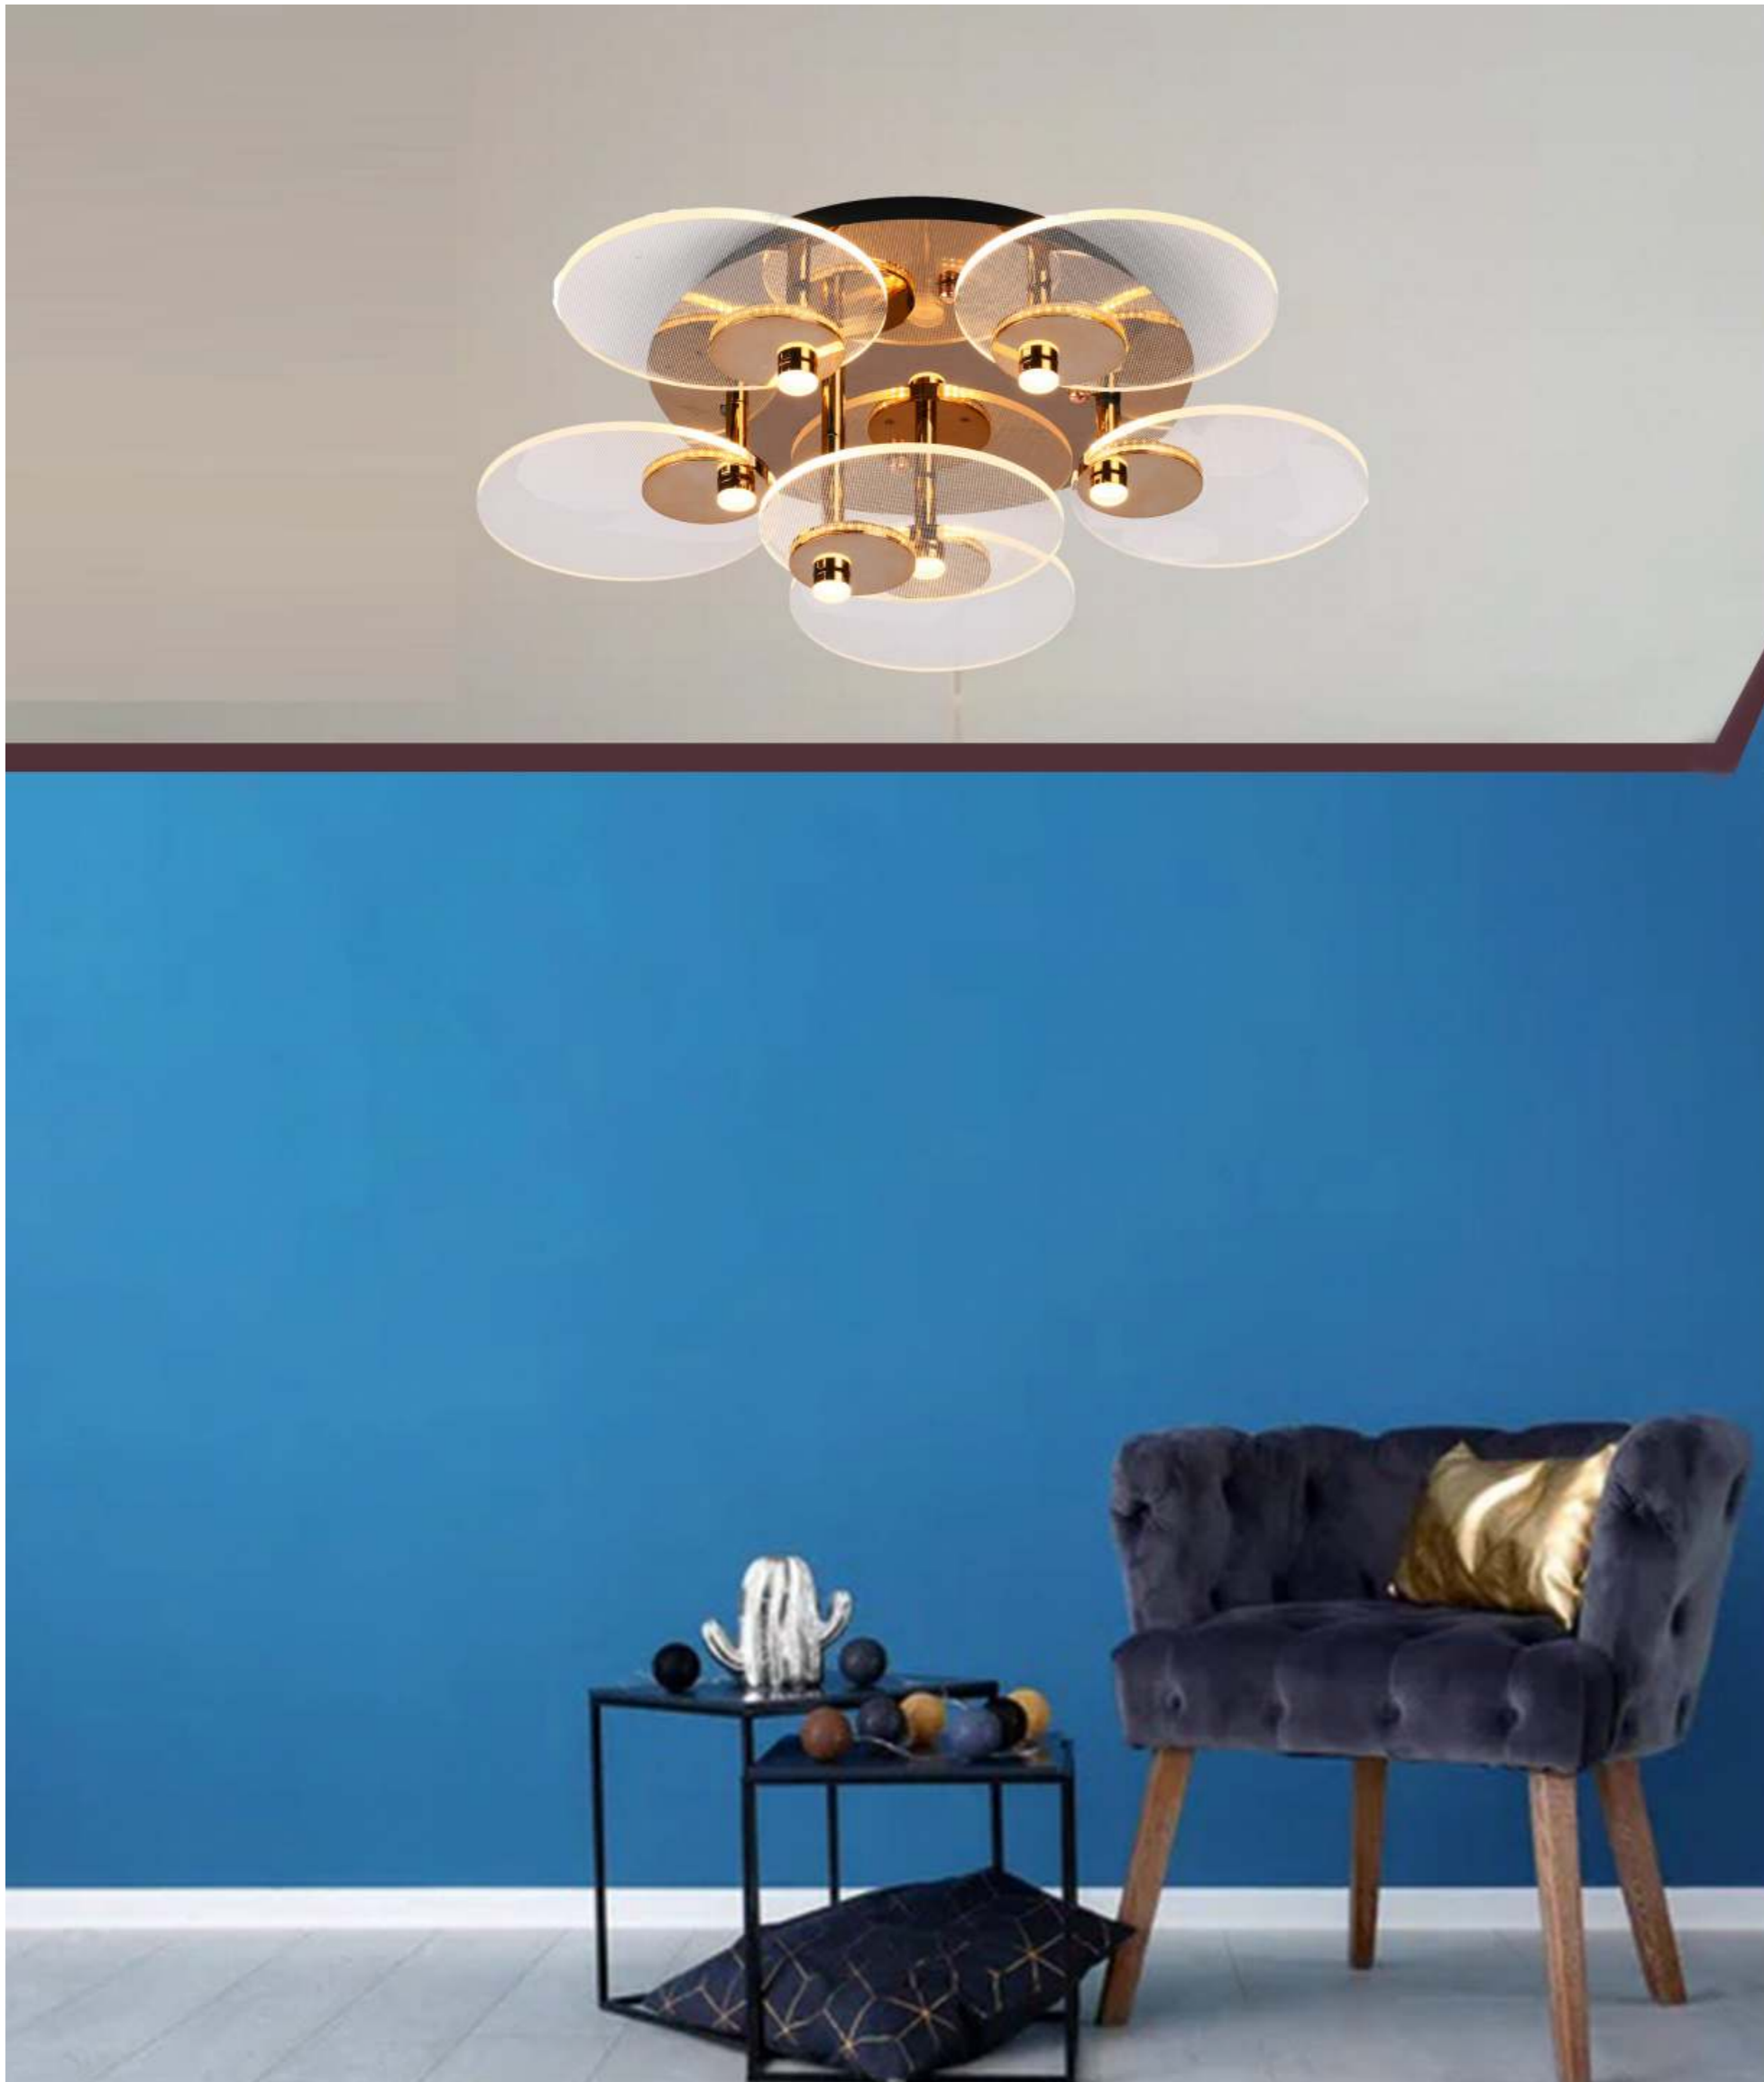

Item No : 2425-5A  
Lamp : Led 36W  
Size : D680MM X H200MM  
Finish : French Gold  
Material : Metal + Acrylic  
Price : 23000

Item No : 9638-6  
Lamp : Led 3 in1  
Size : D700MM X H180MM  
Finish : Rose Gold  
Material : Metal + Acrylic  
Price : 24000