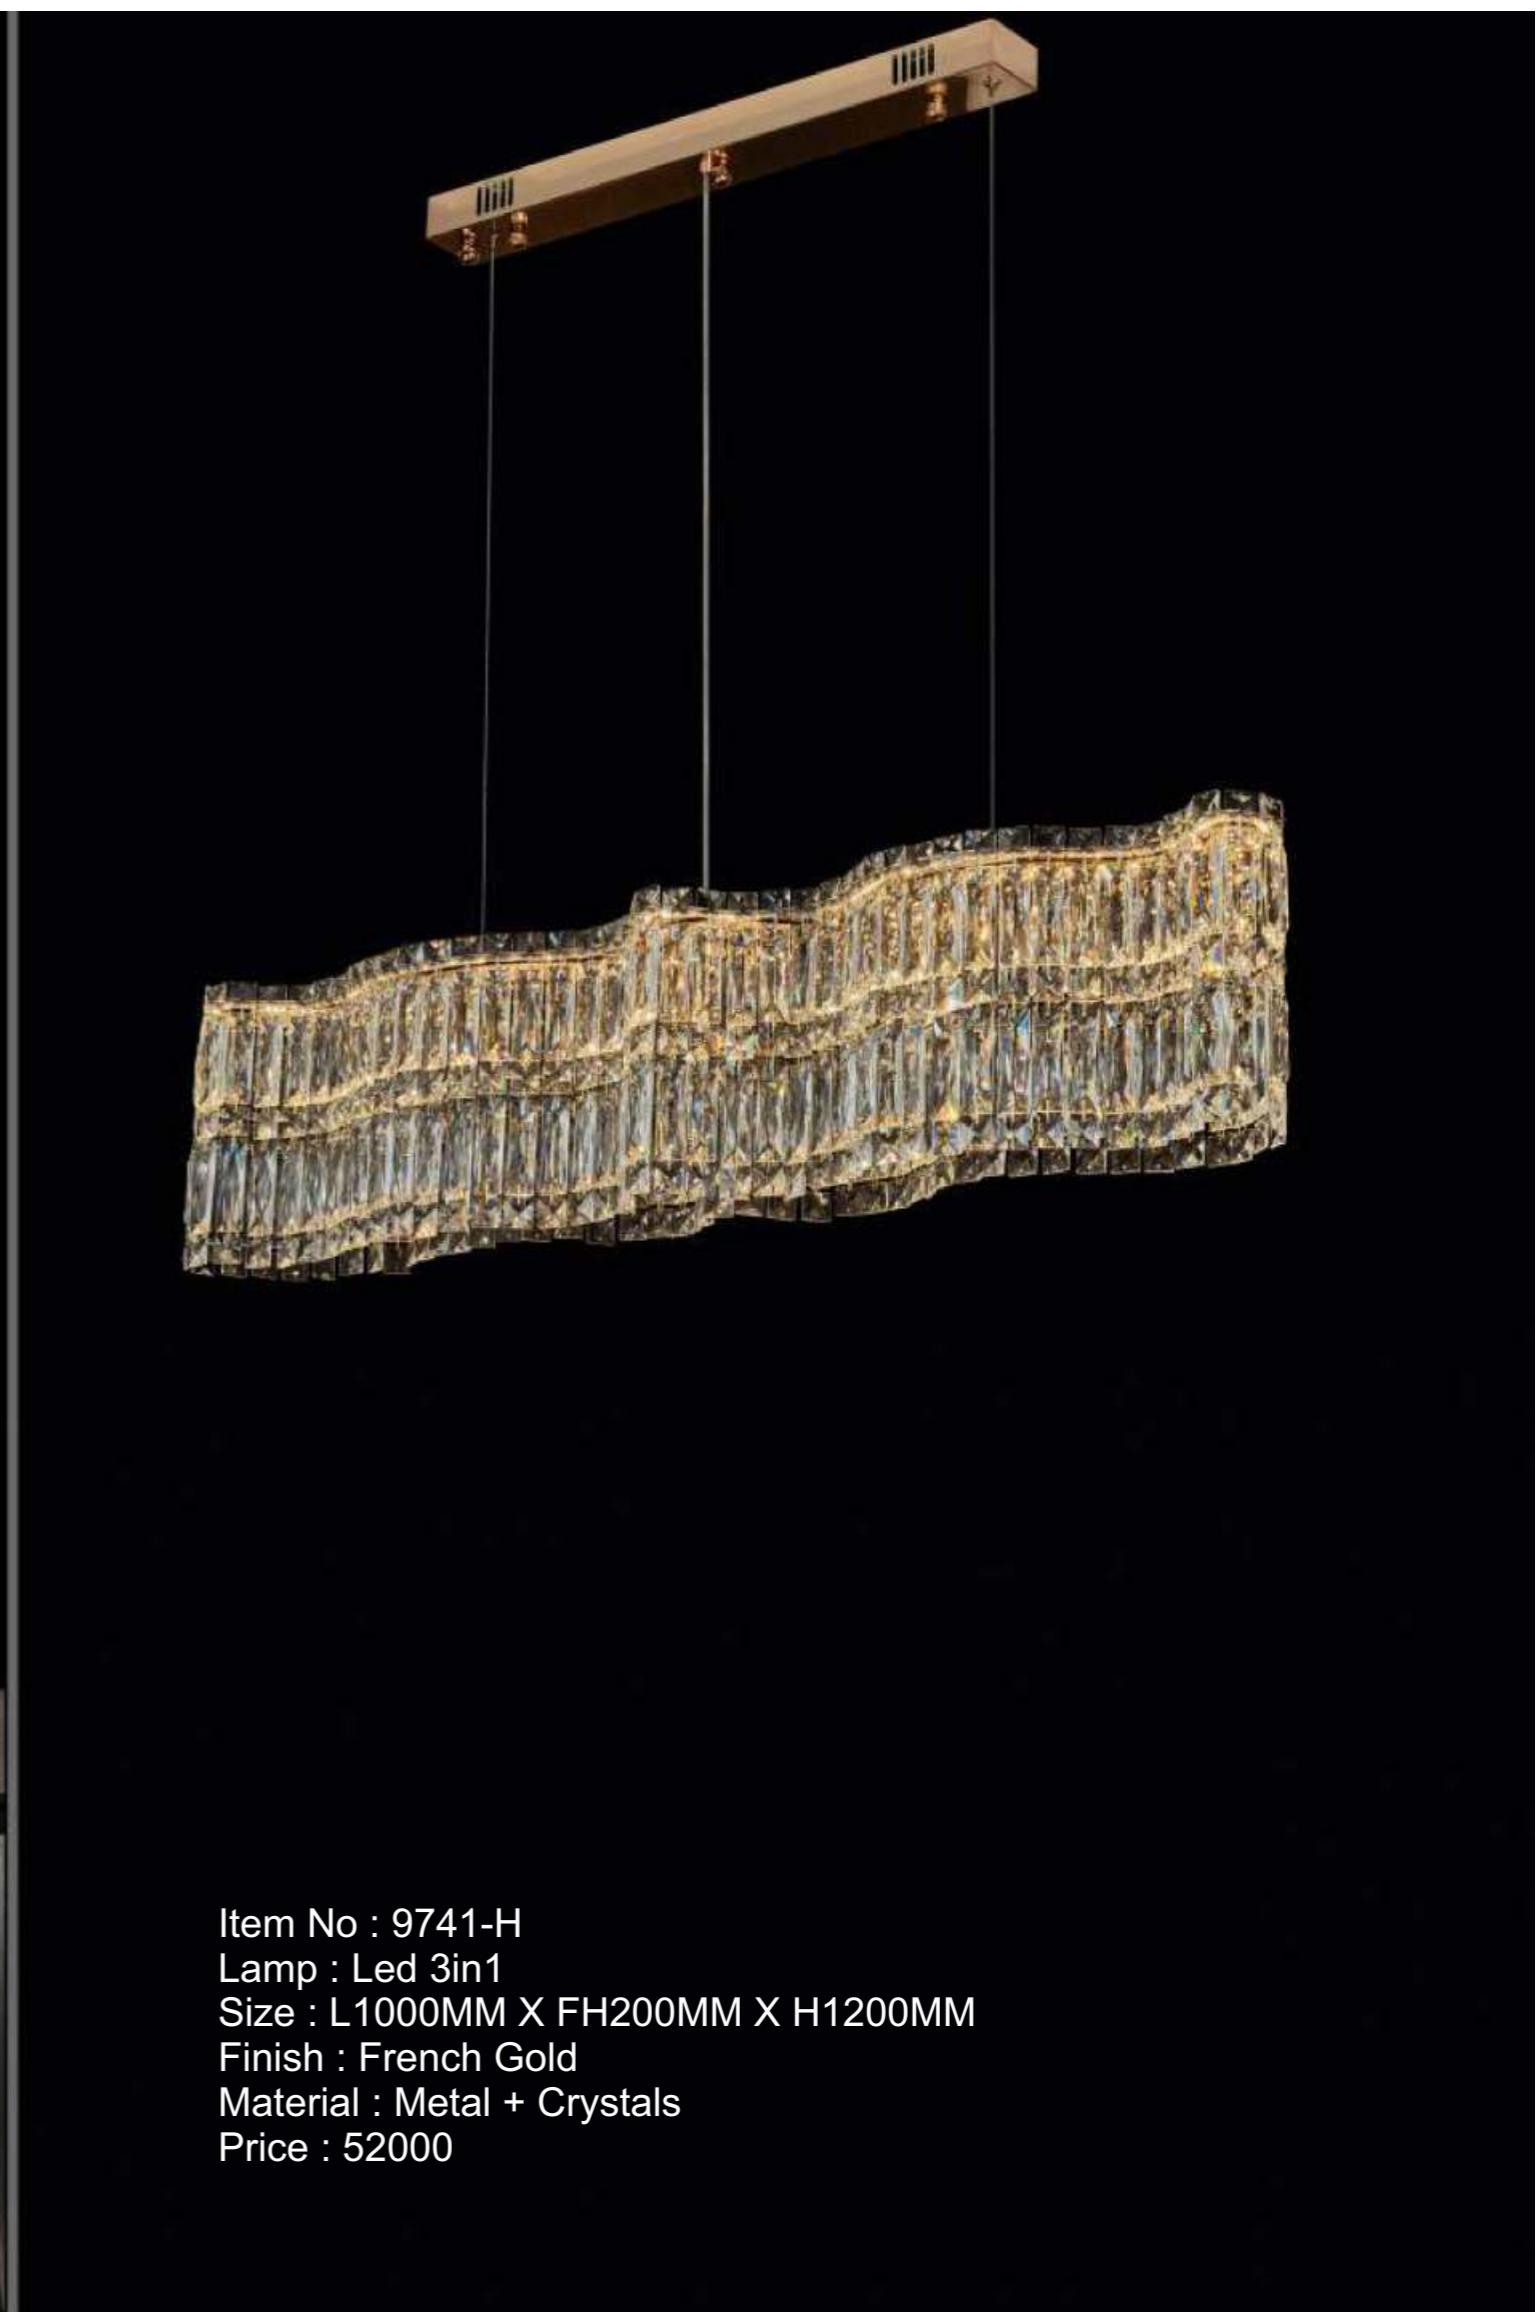

Item No : 9741-H
Lamp : Led 3in1
Size : L1000MM X FH200MM X H1200MM
Finish : French Gold
Material : Metal + Crystals
Price : 52000