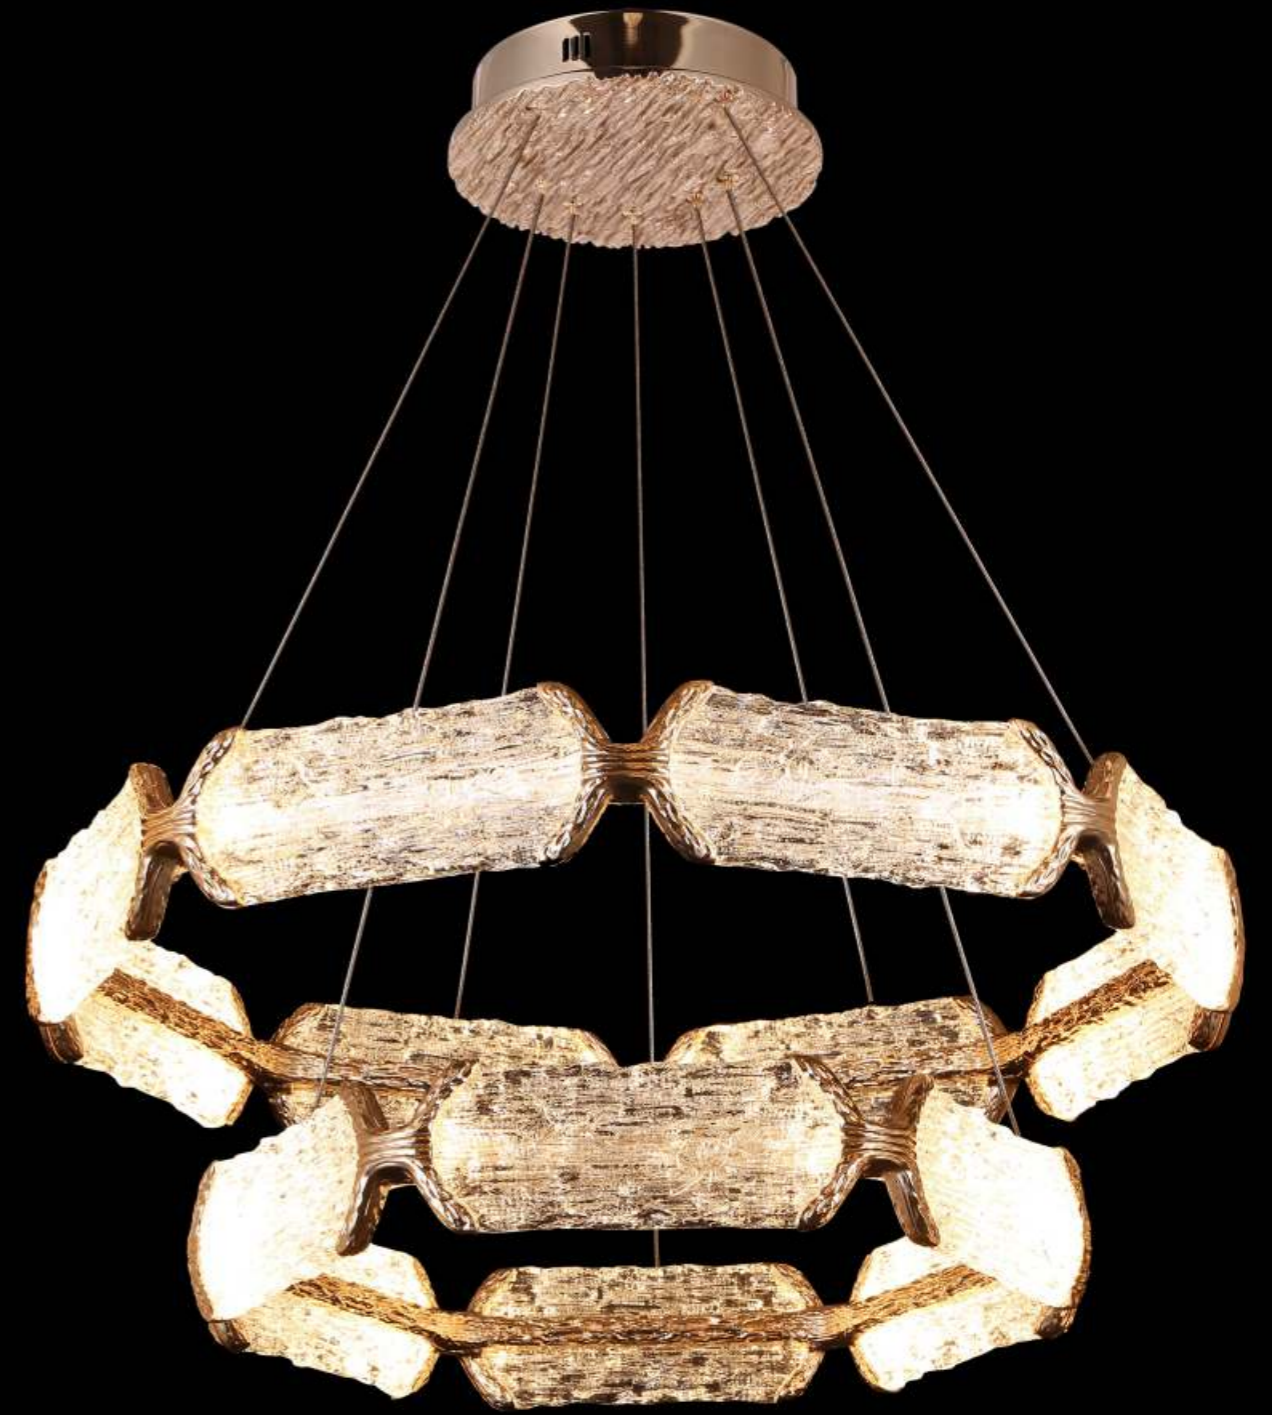

Item No : 88387B-10  
Lamp : Led 70W  
Size : L1200MM X W240MM X H1200MM  
Finish : French Gold  
Material : Metal + Acrylic  
Price : 56000

Item No : 77092-2  
Lamp : Led160W  
Size : D740MM X H1200MM  
Finish : French Gold  
Material : Metal + Acrylic  
Price : 76000