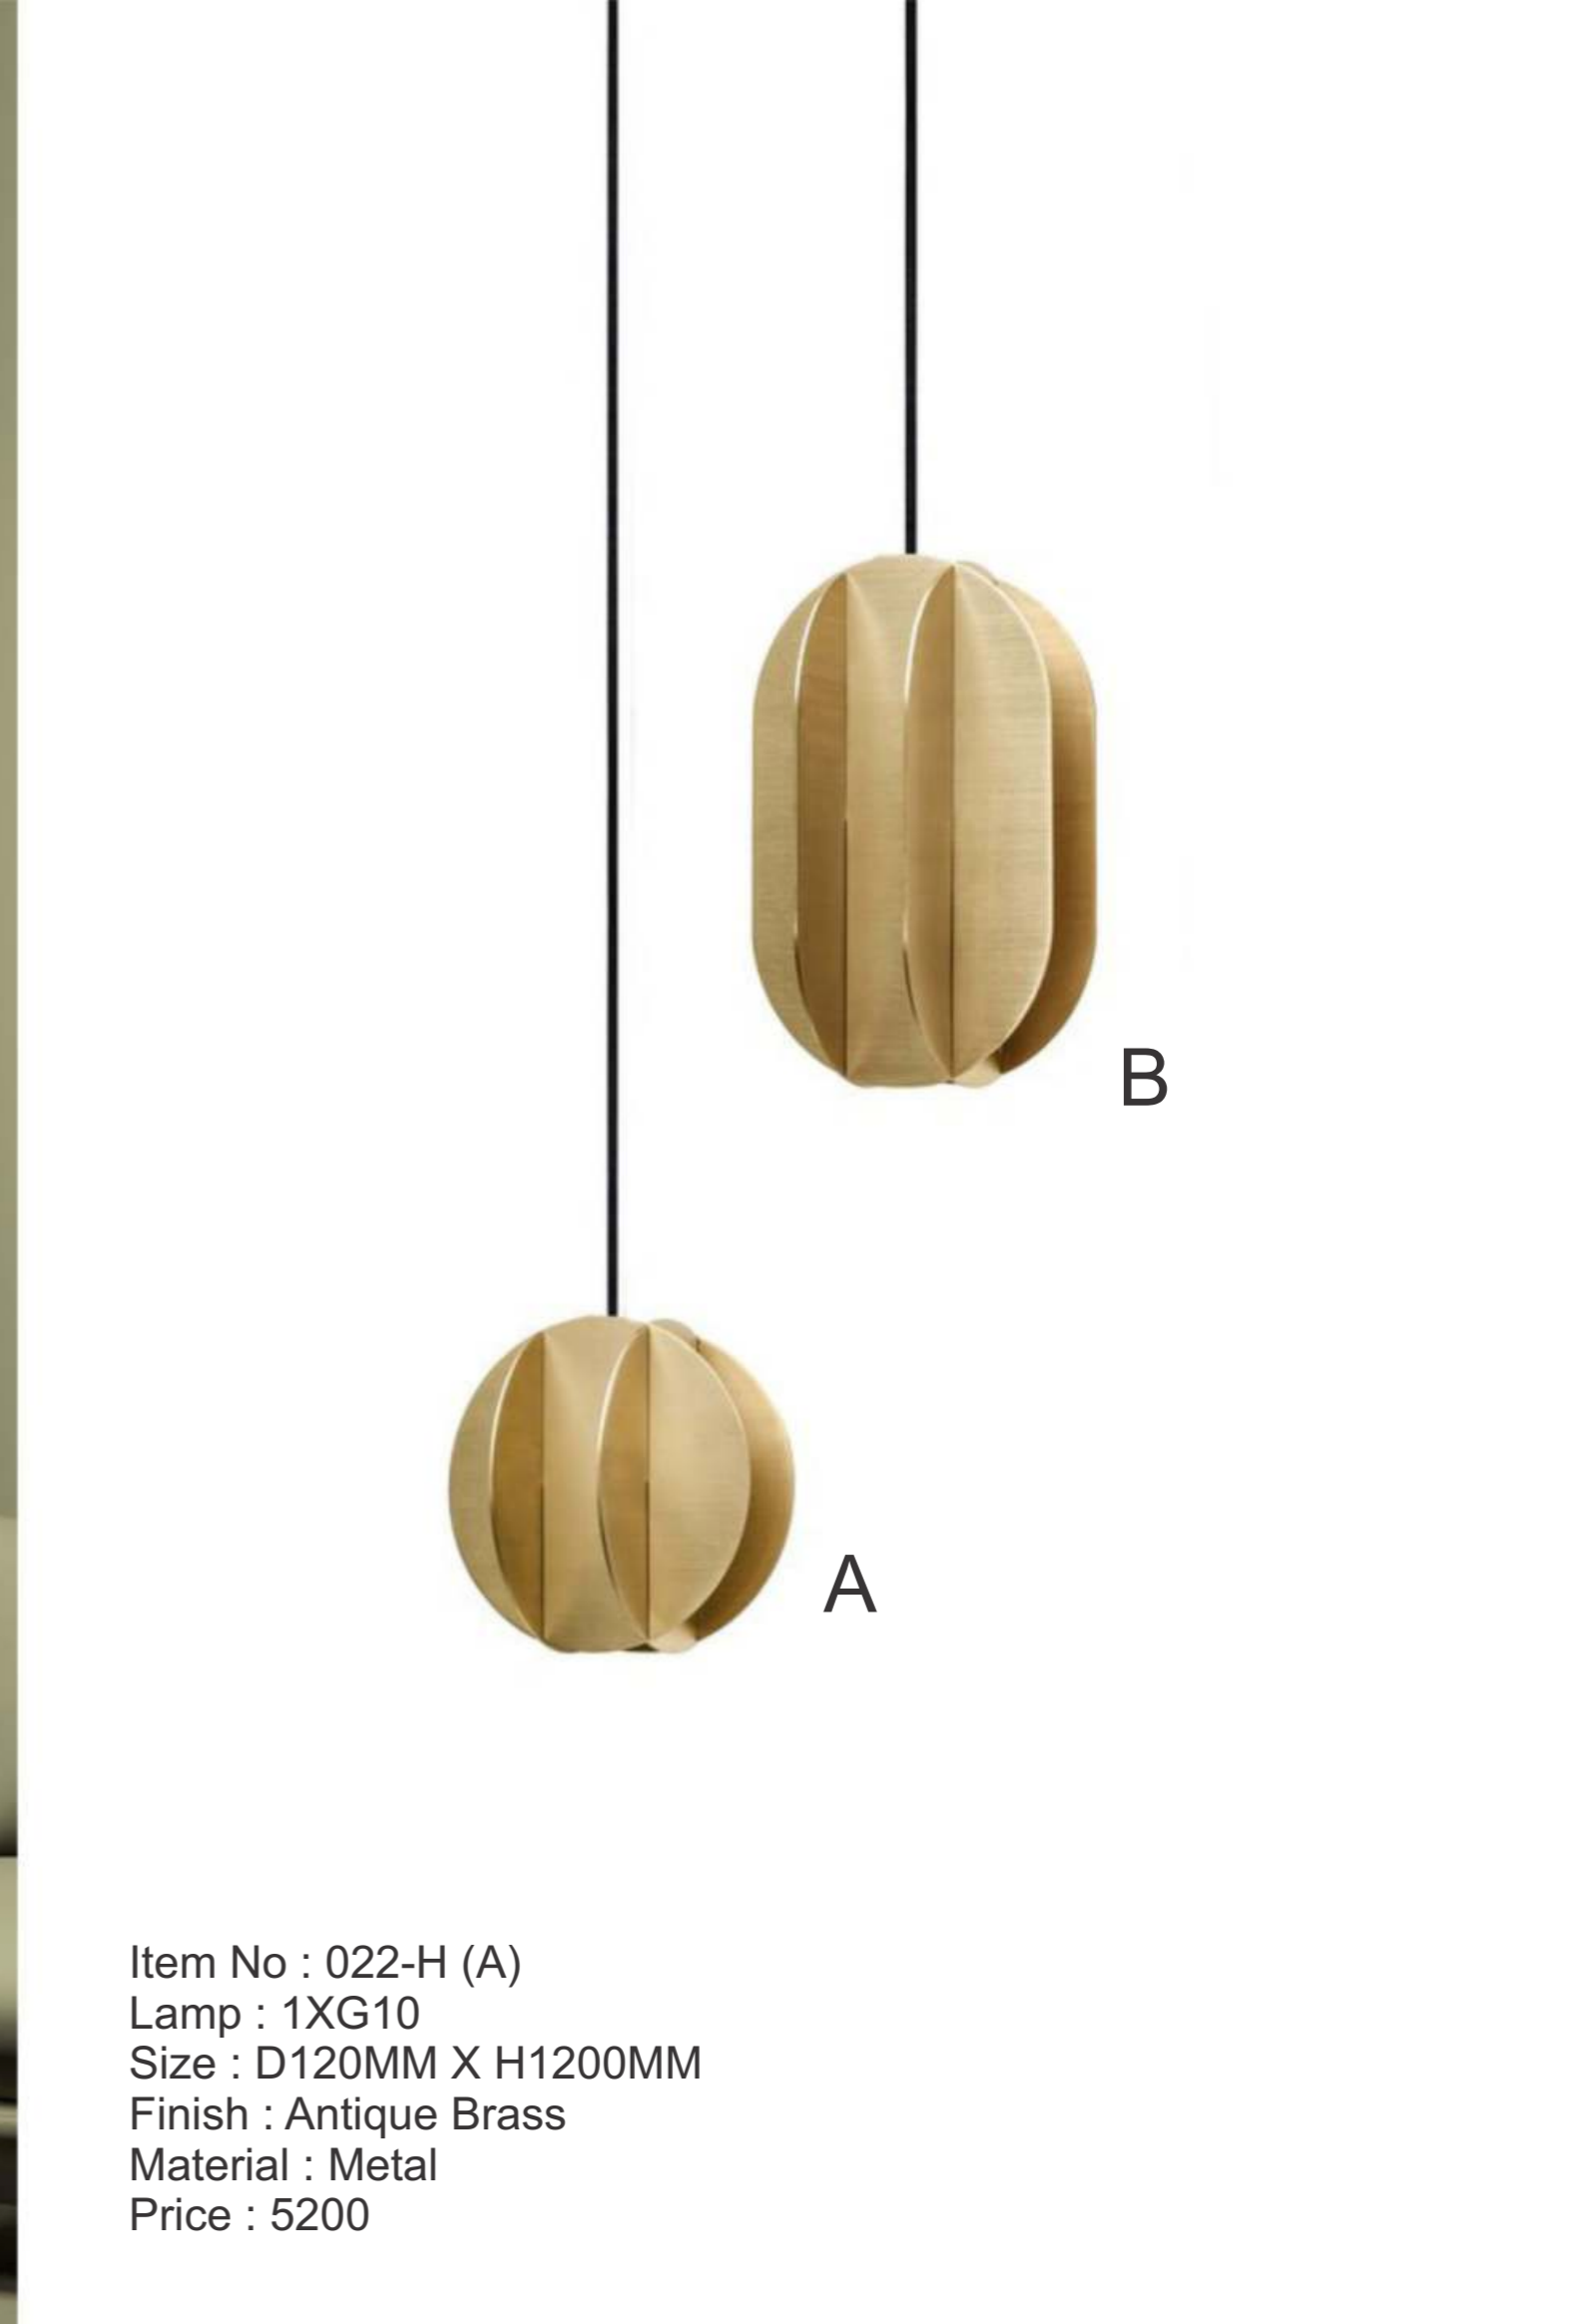

Item No : 2030-1  
Lamp : Led  
Size : D100MM X FH230MM X H1500MM  
Finish : Antique Brass  
Material : Metal + Onyx Marble  
Price : 11600

Item No : D010-1  
Lamp : 1XE27  
Size : D140MM X H1200MM  
Finish : Antique Brass  
Material : Metal + Marble  
Price : 7000

GEO  
LIVING

Item No : 1901-1  
Lamp : Led  
Size : D250MM X FH120MM X H1100MM  
Finish : Antique Brass  
Material : Metal + Acrylic + Concrete  
Price : 7600

Item No : 023-H (B)  
Lamp : 1XG10  
Size : D130MM X H1200MM  
Finish : Antique Brass  
Material : Metal  
Price : 6200

Item No : 022-H (A)  
Lamp : 1XG10  
Size : D120MM X H1200MM  
Finish : Antique Brass  
Material : Metal  
Price : 5200

Item No : 3176-1  
Lamp : Led  
Size : D150MM X FH350MM X H1500MM  
Finish : Antique Brass  
Material : Metal + Acrylic  
Price : 5200