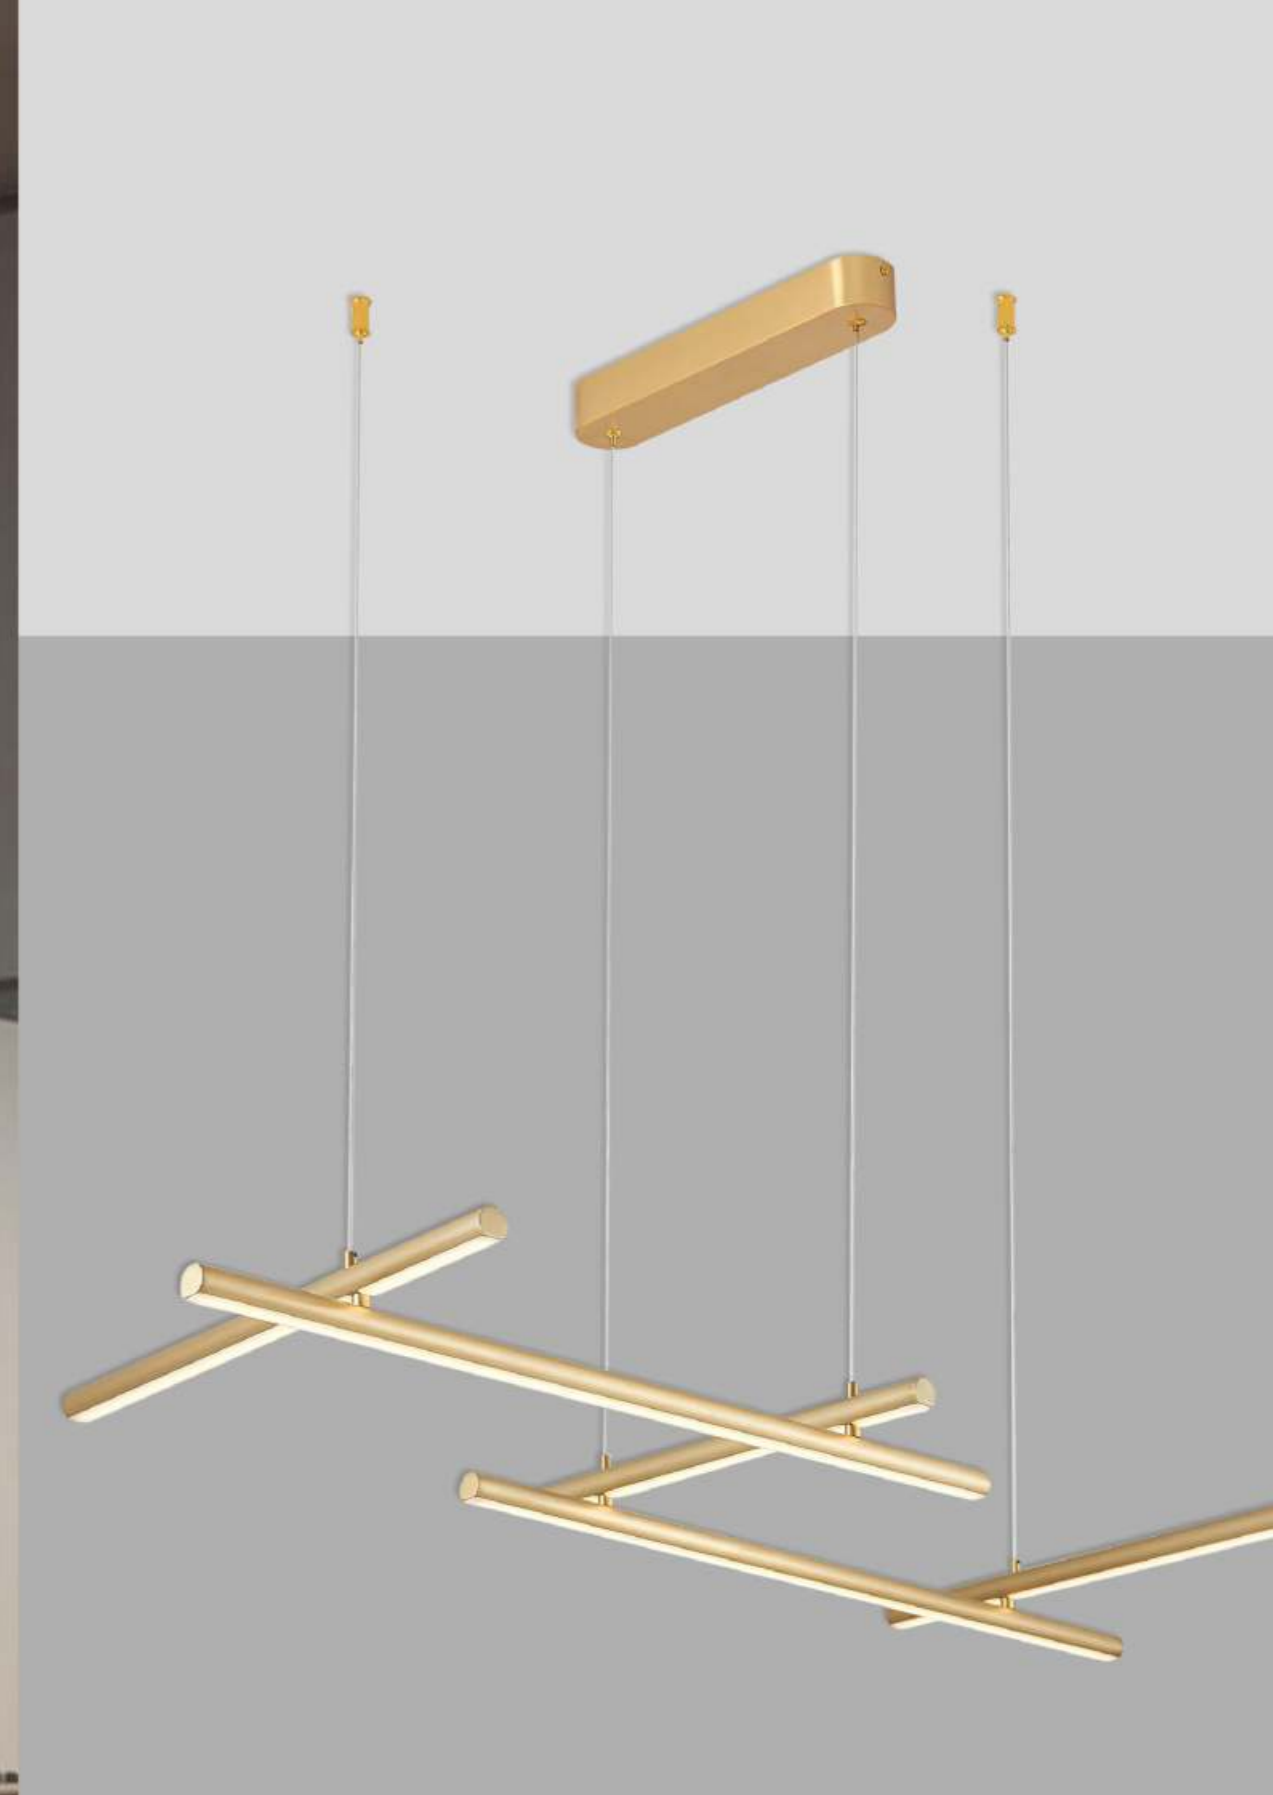

Item No : 1080-20  
Lamp : Led G4  
Size : D1050MM X H1500MM  
Finish : Antique Brass  
Material : Metal + Acrylic  
Price : 28000

Item No : 1030-40  
Lamp : Led G4  
Size : D1000MM X H1500MM  
Finish : Gold  
Material : Metal + Acrylic  
Price : 32000

Item No : 9025-1200  
Lamp : Led 60W  
Size : L1200MM X W1200MM X H2000MM  
Finish : Antique Brass  
Material : Metal + Acrylic  
Price : 64000

Item No : 9025-780  
Lamp : Led  
Size : W780MM X H1500MM  
Finish : Antique Brass  
Material : Metal + Acrylic  
Price : 44000