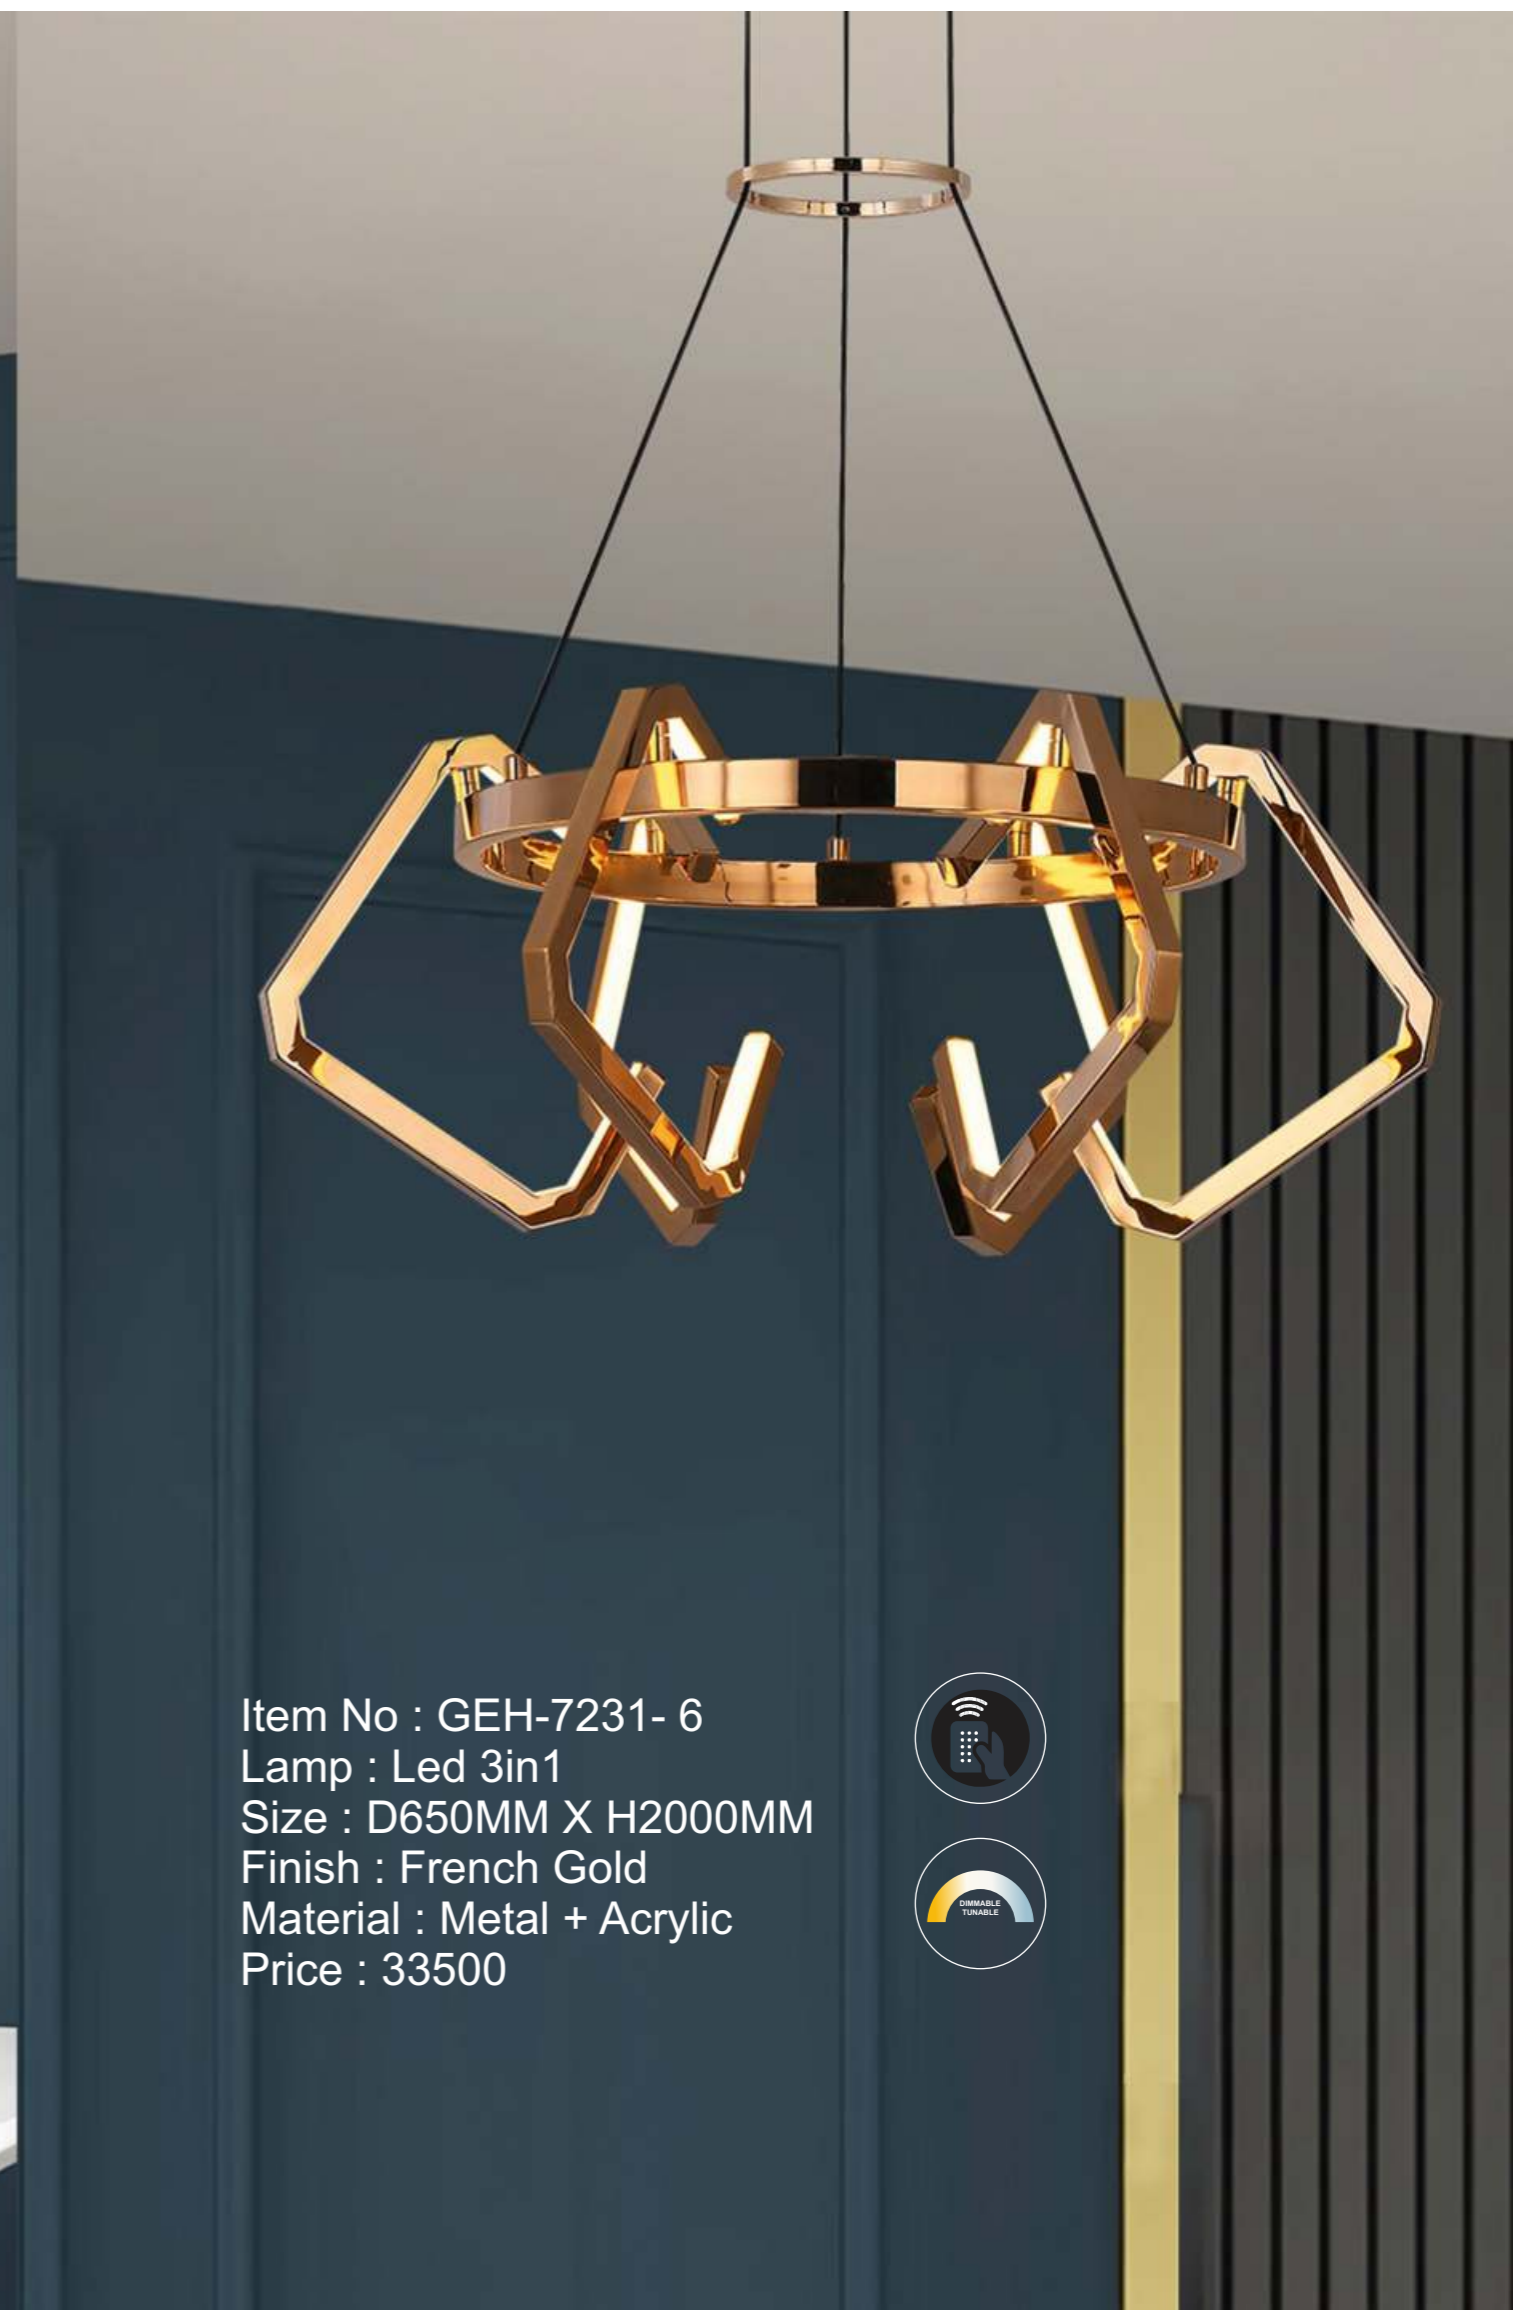

Item No : 21012-80  
Lamp : Led 80W(3000K)  
Size : L1725MM X W735MM X H1200MM  
Finish : Brass Gold  
Material : Metal + Acrylic  
Price : 56000

Item No : 9024-3  
Lamp : Led 28W  
Size : D650MM X H1000MM  
Finish : Brass Gold  
Material : Metal + Acrylic  
Price : 22000

Item No : 22111-700  
Lamp : Led  
Size : D700MM X FH280MM X H1500MM  
Finish : French Gold  
Material : Metal + Acrylic  
Price : 41000

Item No : 6306-12  
Lamp : Led 96W (3in1)  
Size : D700MM X H2000MM  
Finish : French Gold  
Material : Metal + Acrylic  
Price : 38000

Item No : 6501-32  
Lamp : Led 72W  
Size : D650MM X H1200MM  
Finish : French Gold +Black  
Material : Metal + Acrylic  
Price : 38000

Item No : GEH-7231- 6  
Lamp : Led 3in1  
Size : D650MM X H2000MM  
Finish : French Gold  
Material : Metal + Acrylic  
Price : 33500