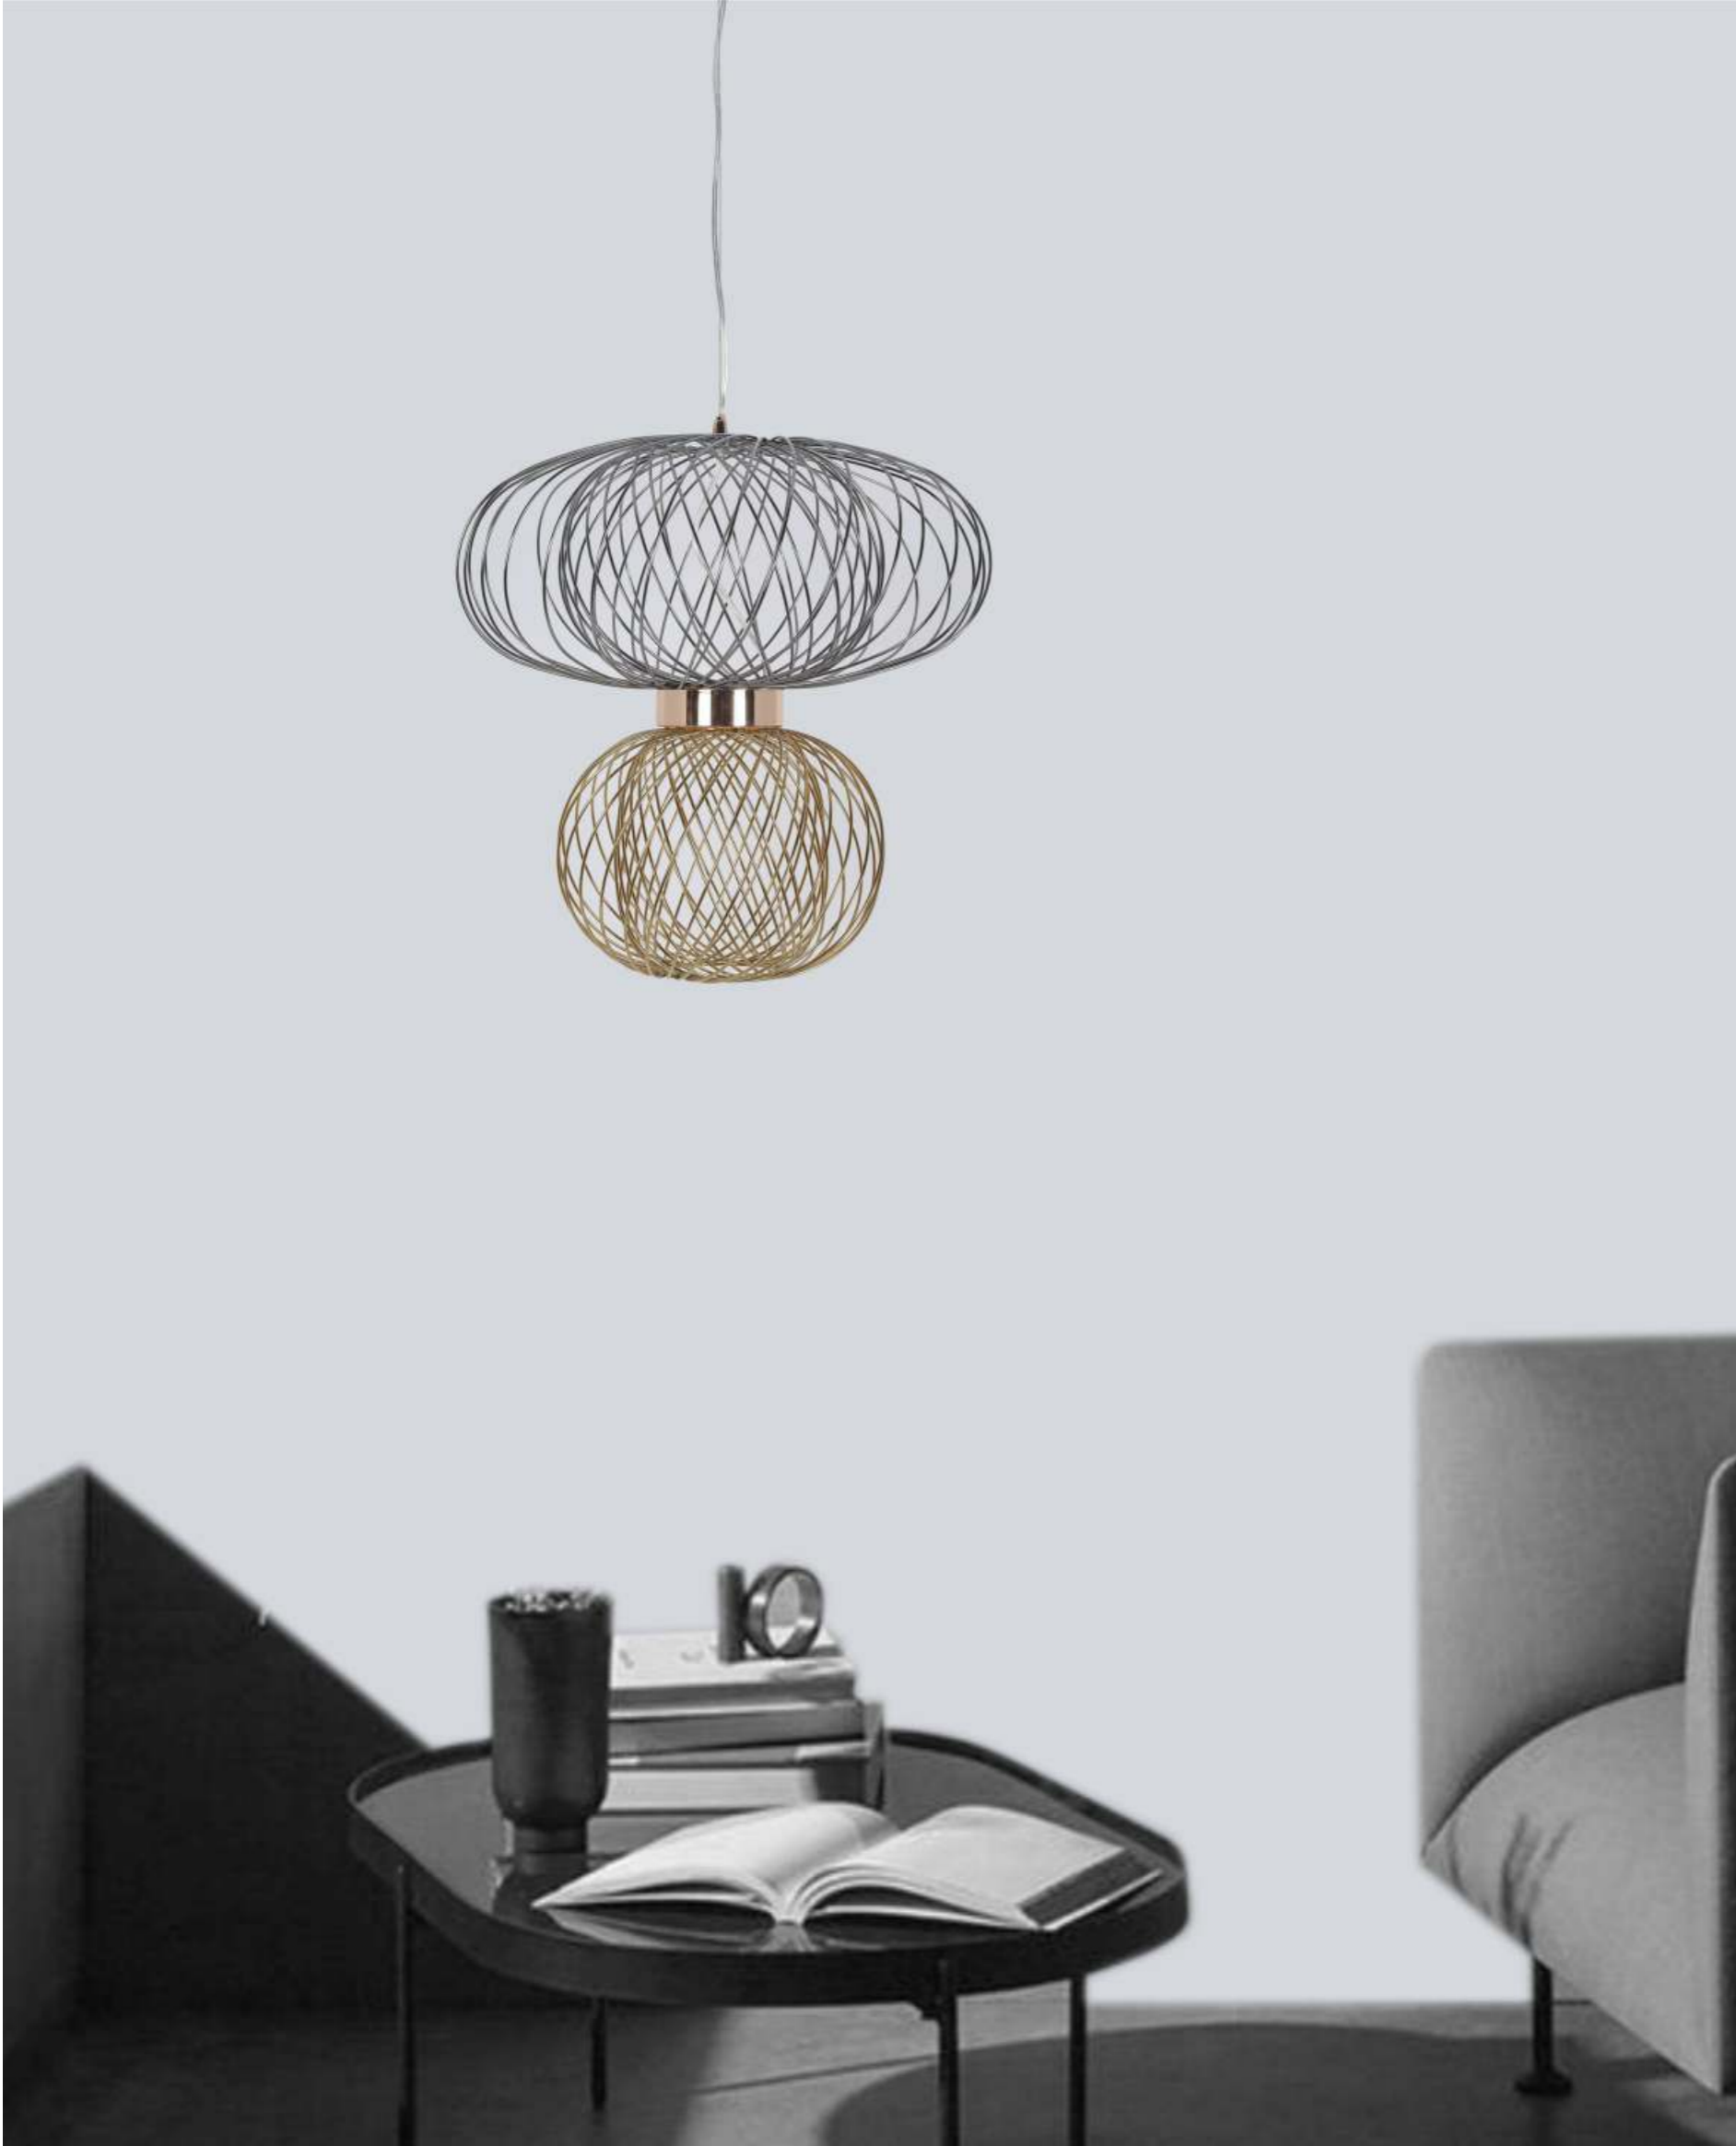

Item No : 8022-1
Lamp : Led
Size : D500MM X FH520MM X H1500MM
Finish : Gold + Copper + French Gold
Material : Metal
Price : 27000