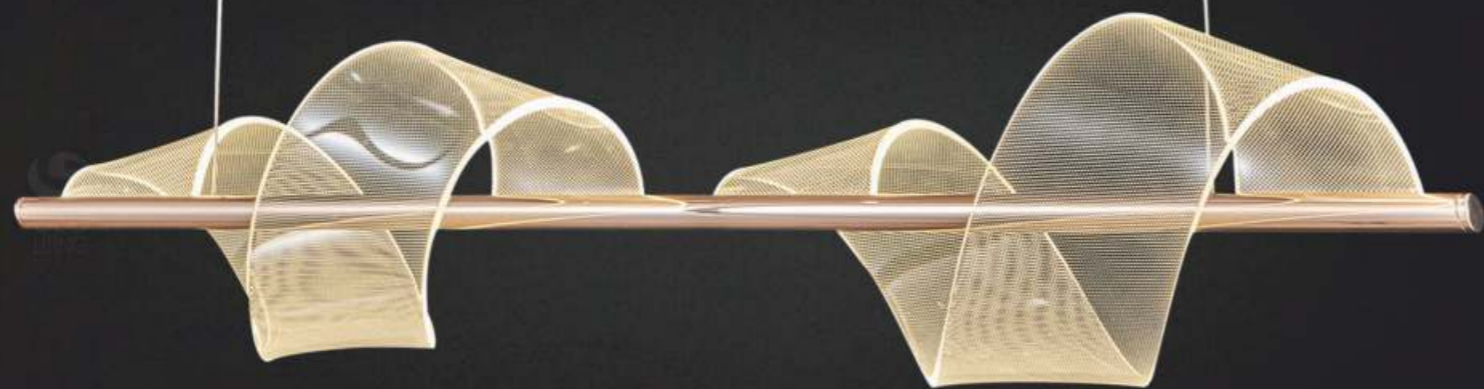

Item No : 9951-900L
Lamp : Led 28W
Size : W200MM X H2000MM X D900MM
Finish : French Gold
Material : Metal + Acrylic
Price : 13000