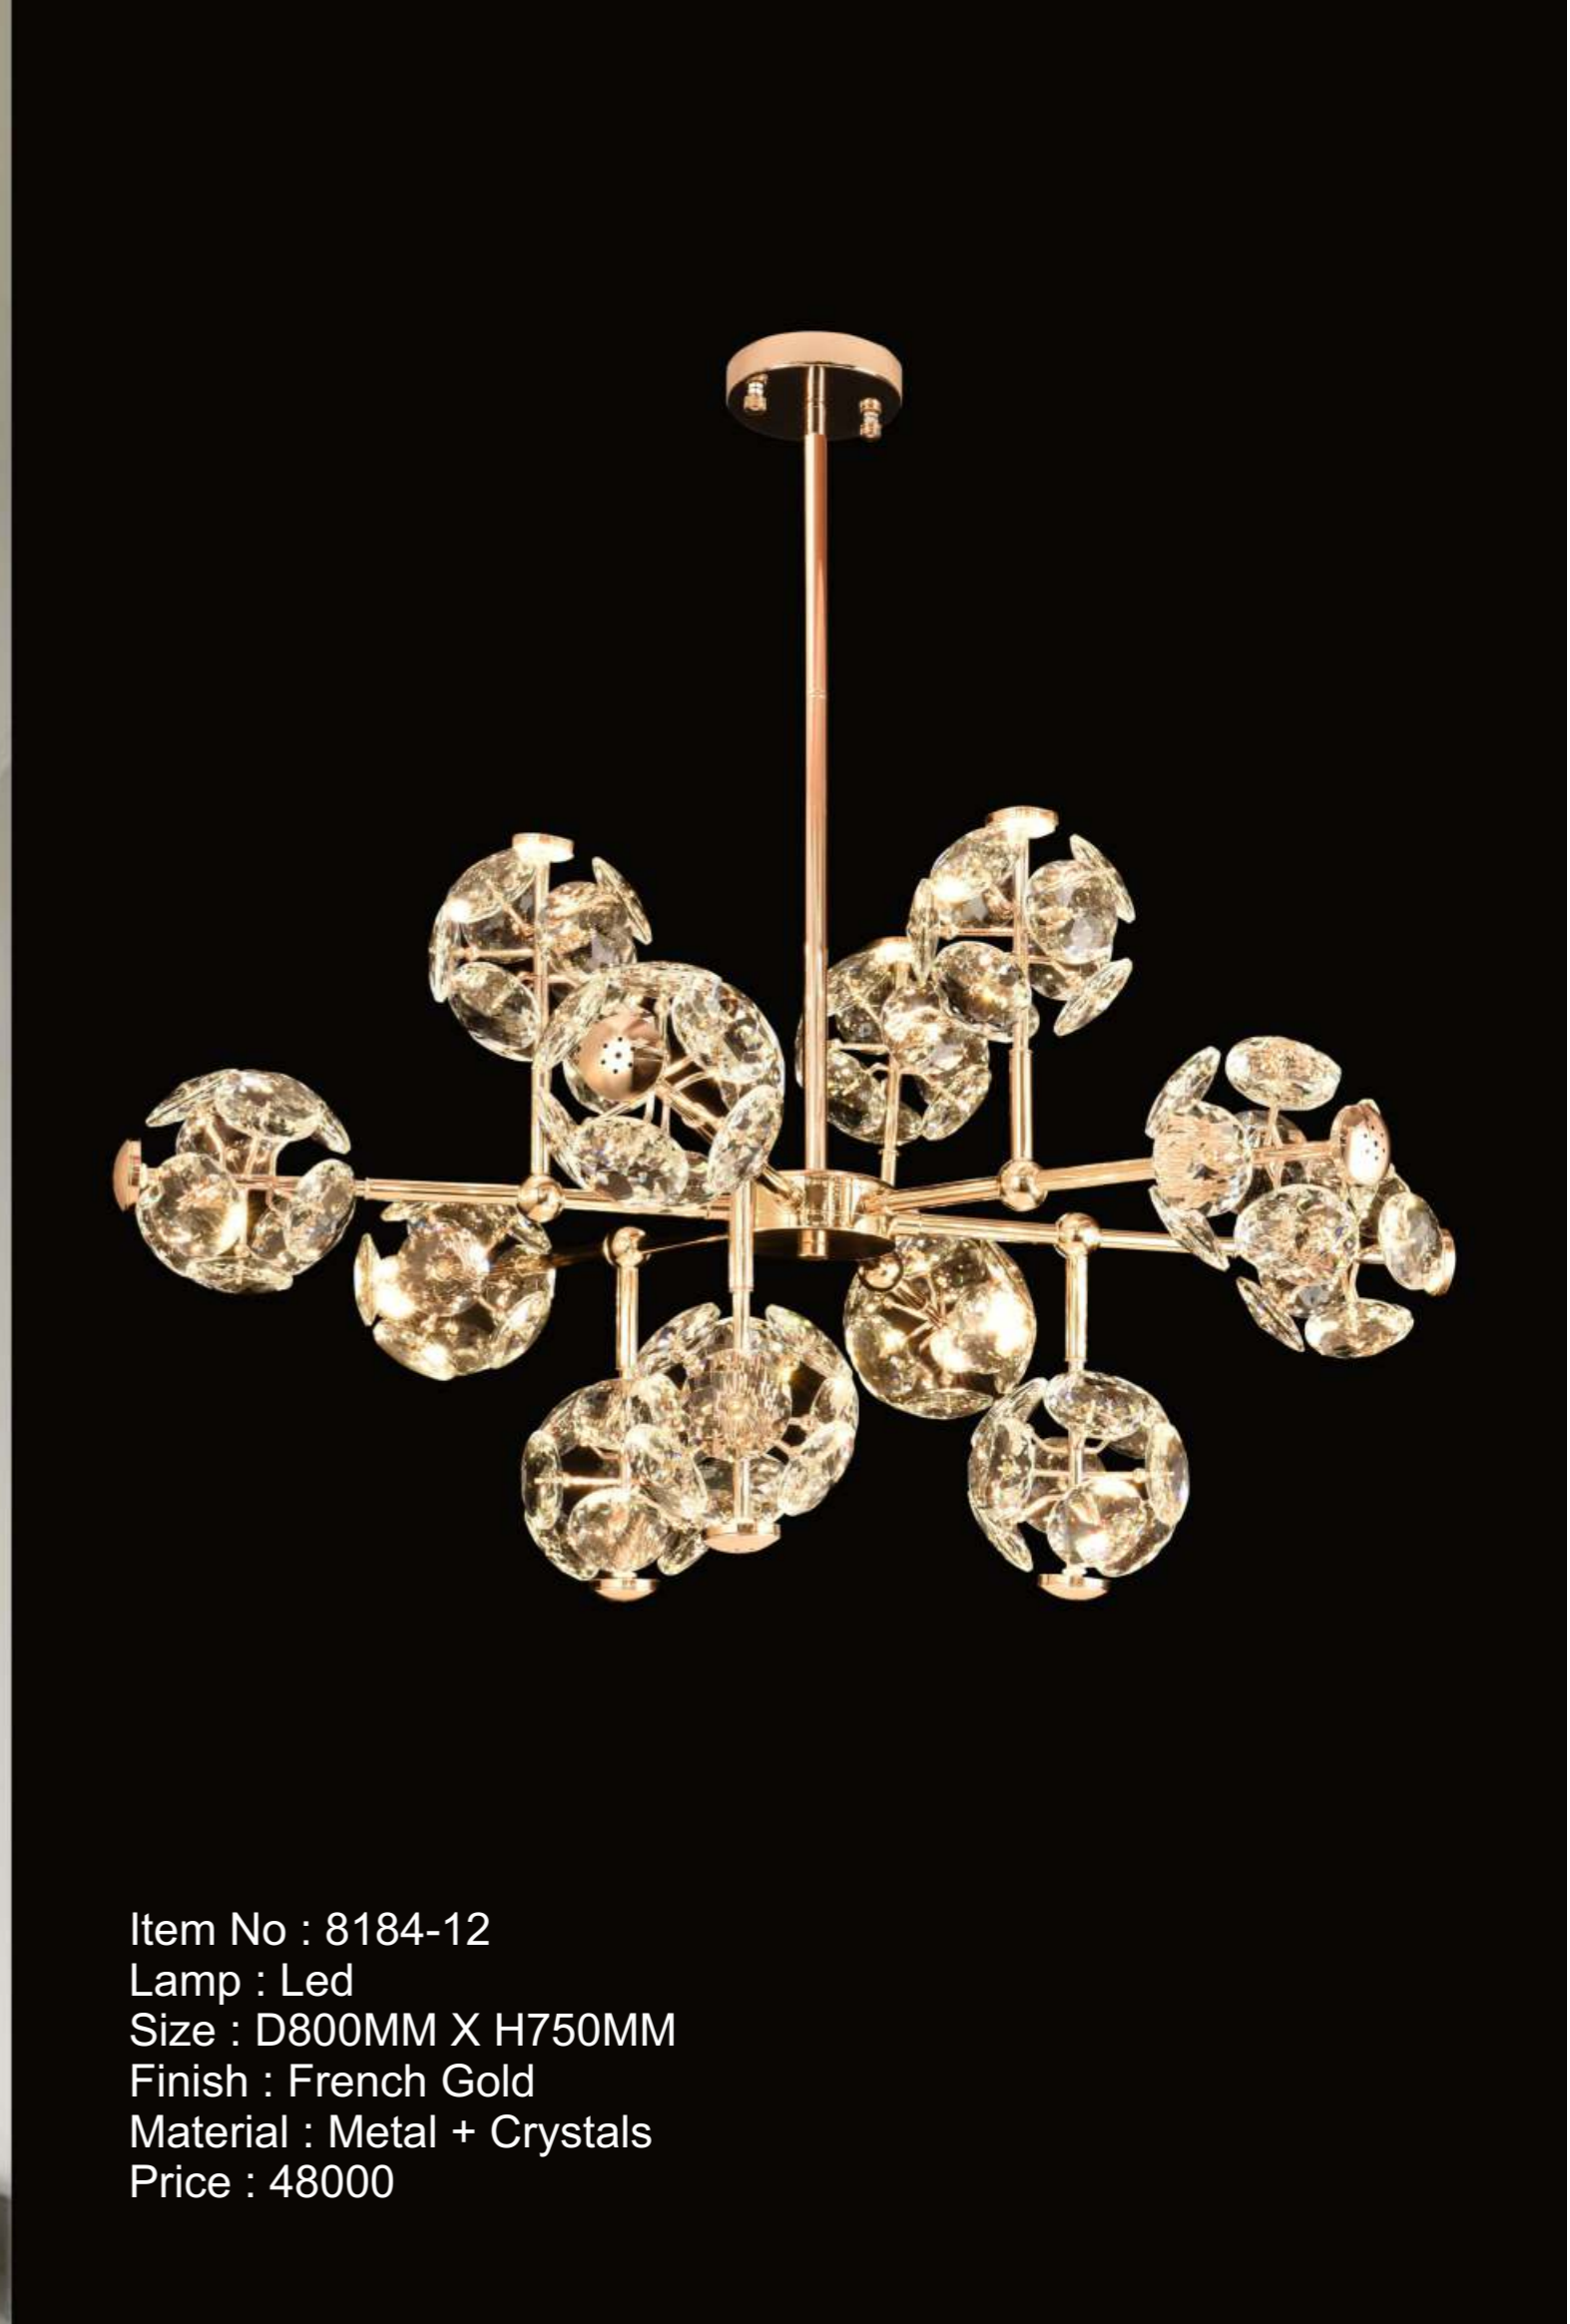

Item No : 8184-12
Lamp : Led
Size : D800MM X H750MM
Finish : French Gold
Material : Metal + Crystals
Price : 48000