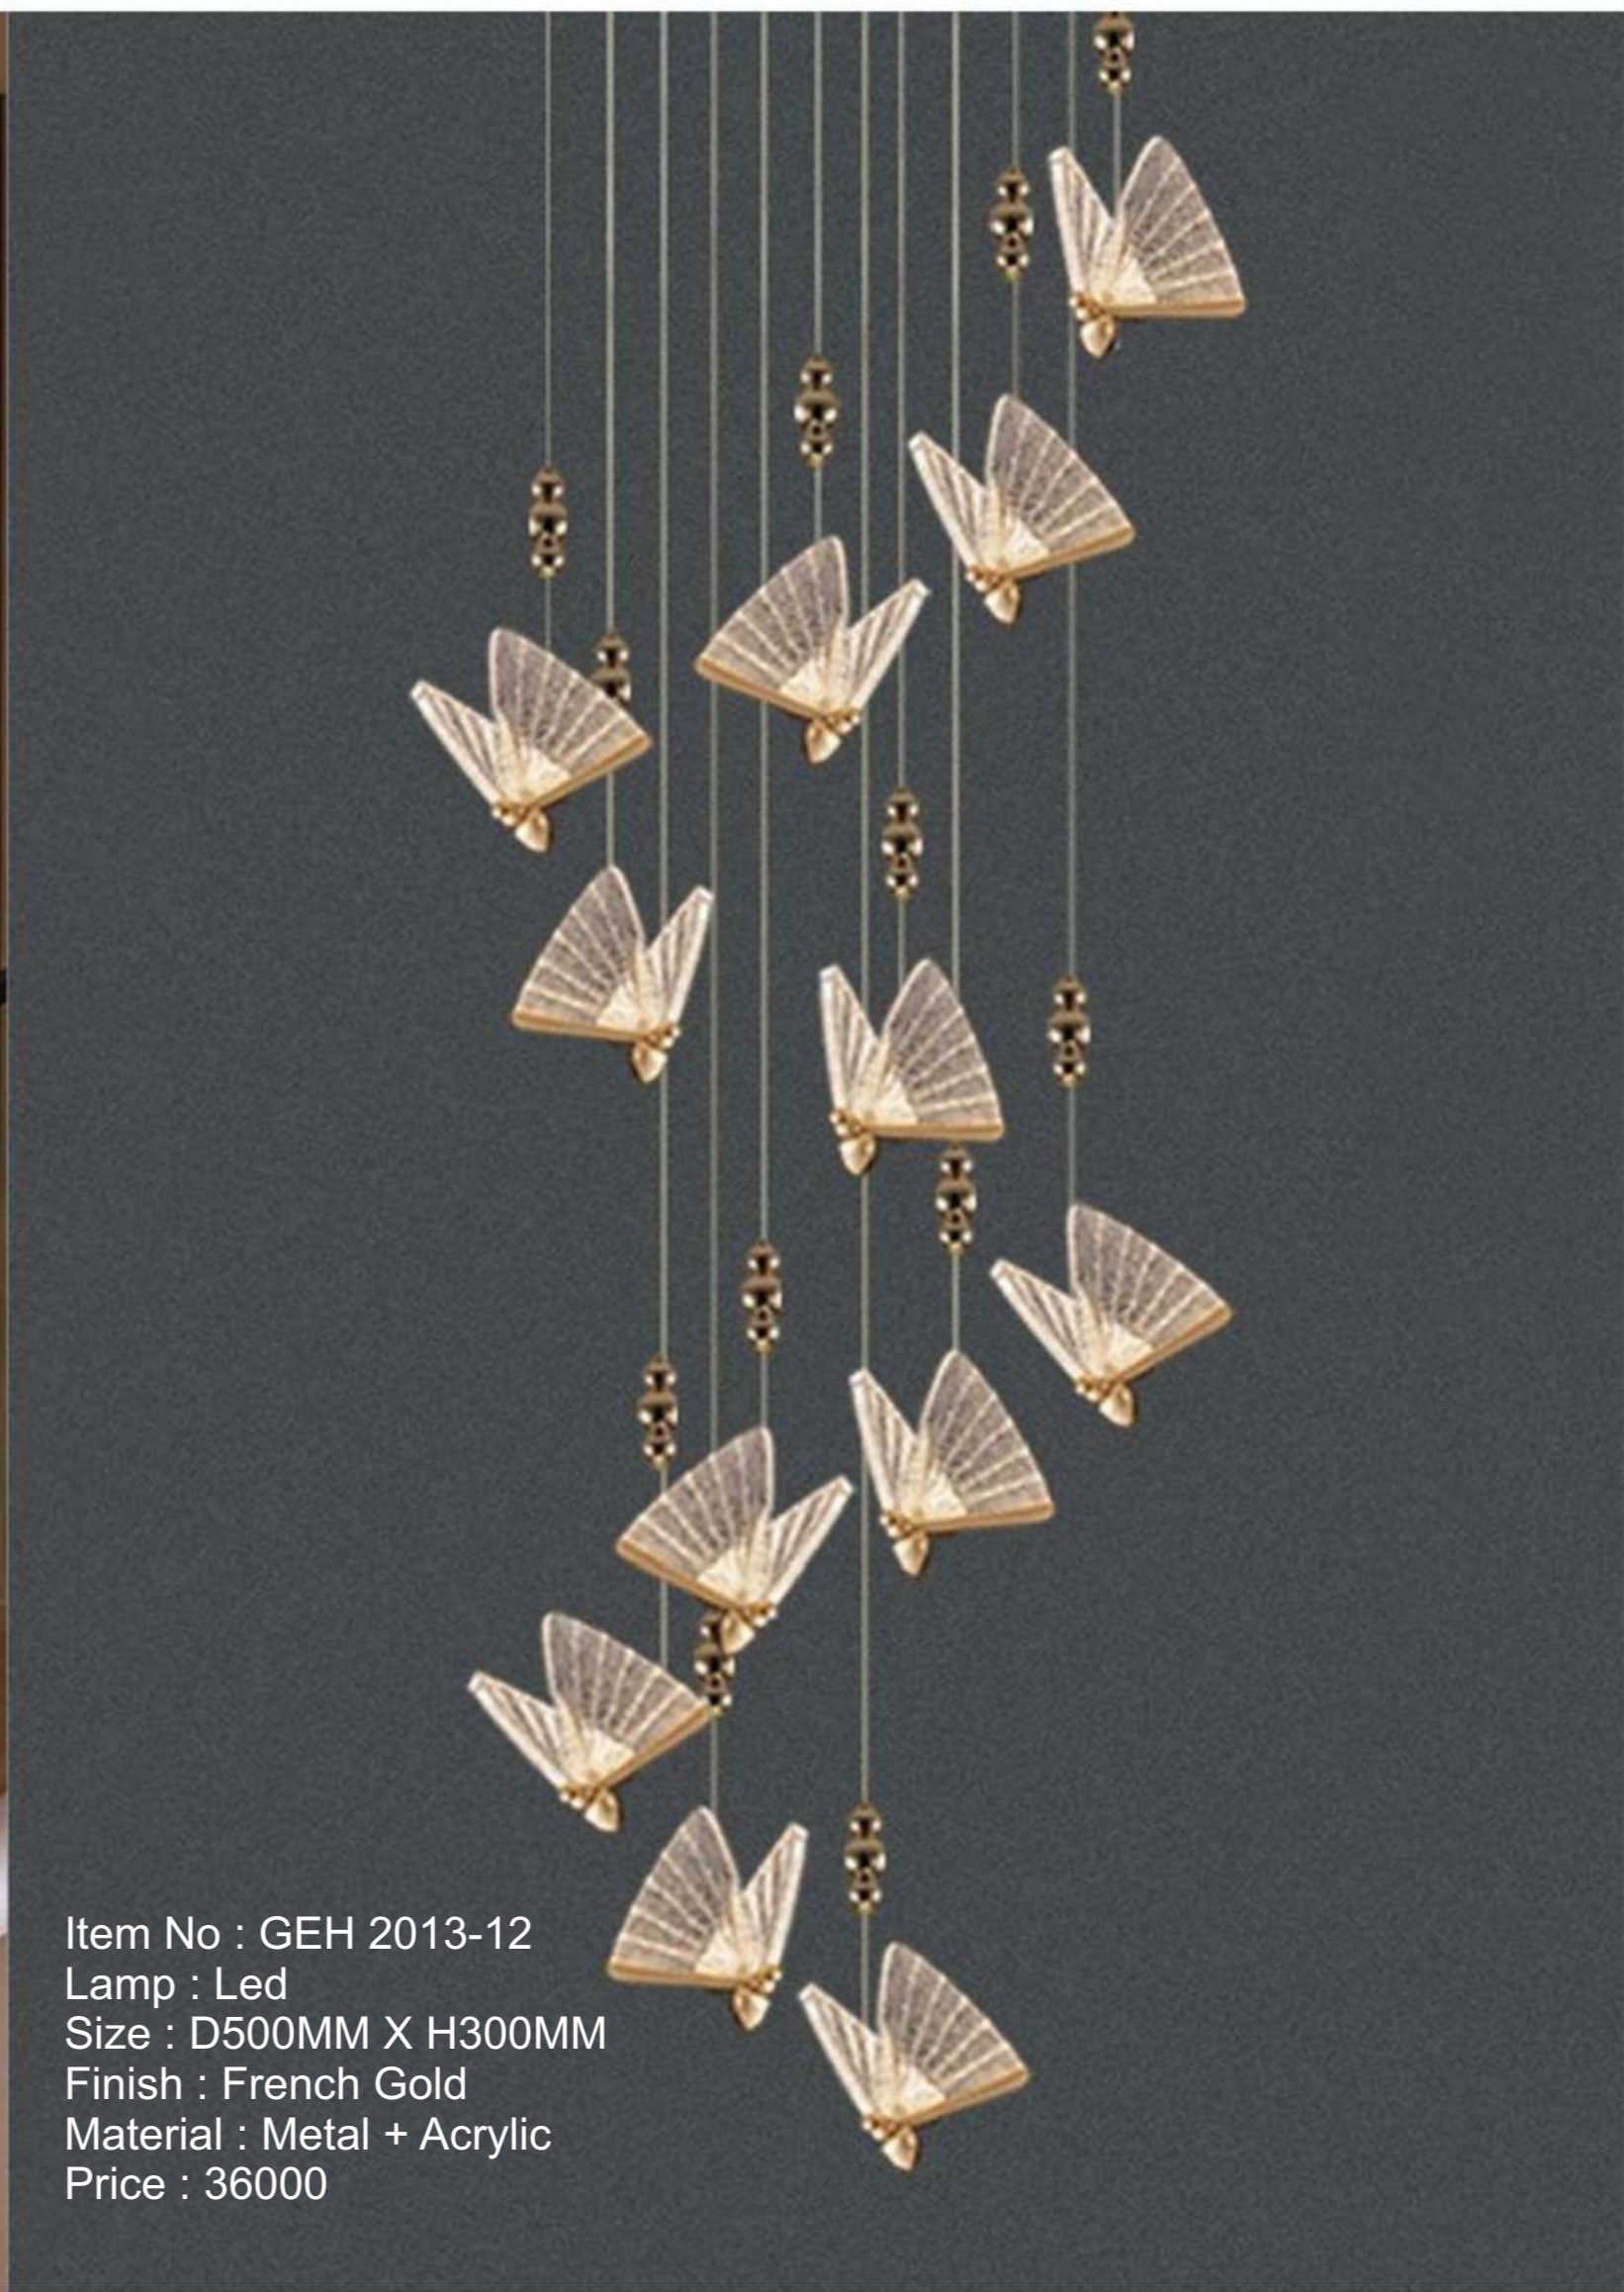

Item No : GEH 2013-12
Lamp : Led
Size : D500MM X H300MM
Finish : French Gold
Material : Metal + Acrylic
Price : 36000