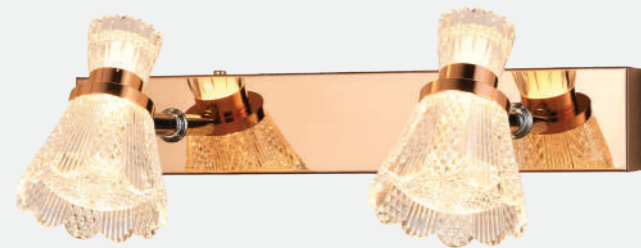

Model No.	AM-04-112
Color	Rose Gold
Size	L-12" H-6"
Lamp Type	3 in 1 W-12
Spare Glass (cost)	
M.R.P	₹6125
Scan Here for HD Pictures	
New M.R.P	₹4900