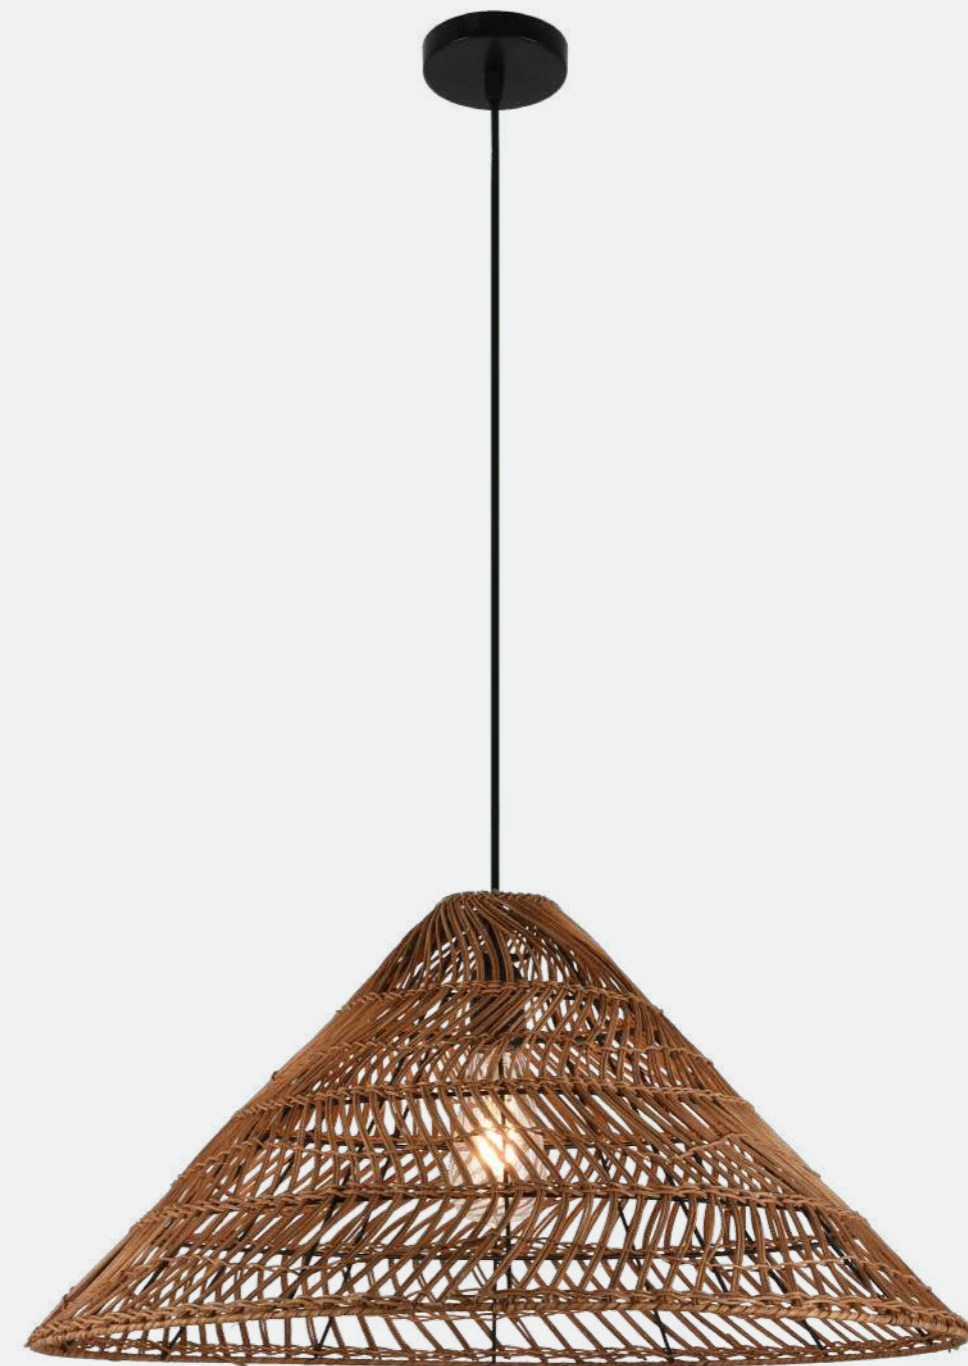

Model No.	BG-04-016
Color	Cane
Size	D-20" H-10"
Lamp Type	E27
Spare Glass (cost)	₹6188
M.R.P	₹11250
New M.R.P	₹7250

Scan Here
for HD picture