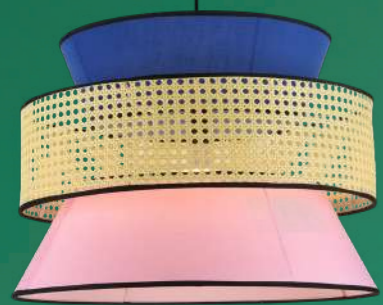

Model No.	BG-04-020
Color	Cane
Size	D-16" H-12"
Lamp Type	E27
Spare Glass (cost)	₹6188
M.R.P	₹9587
Scan Here for HD Pictures	
New M.R.P	₹6250

Model No.	BG-04-021
Color	Cane
Size	D-20" H-15"
Lamp Type	E27
Spare Glass (cost)	₹7013
M.R.P	₹12375
Scan Here for HD Pictures	
New M.R.P	₹6250

Model No.	BG-04-022
Color	Cane
Size	D-24" H-18"
Lamp Type	E27
Spare Glass (cost)	₹82500
M.R.P	₹13750
Scan Here for HD Pictures	
New M.R.P	₹8750