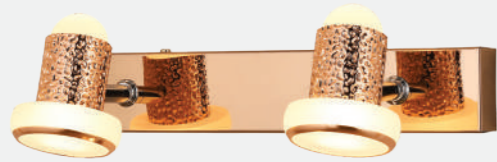

Model No.	AM-04-100
Color	Rose Gold
Size	L-12" H-4"
Lamp Type	3 in 1 W-12
Spare Glass (cost)	
M.R.P	₹6500
Scan Here for HD Pictures	
New M.R.P	₹5200