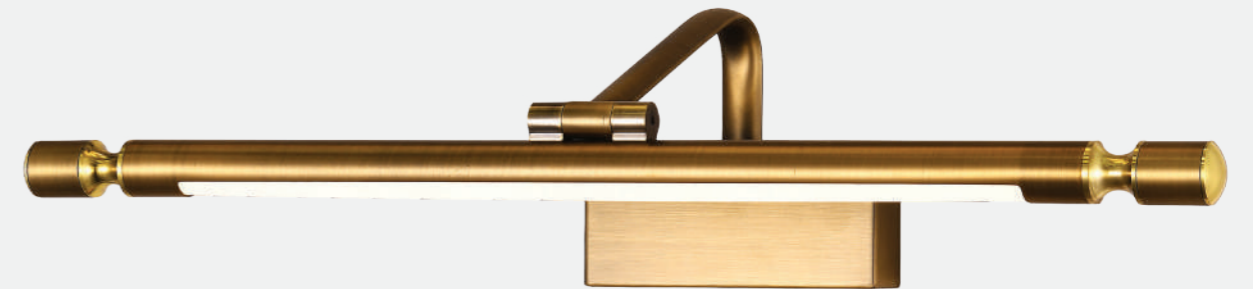

Model No.	AM-04-182	 Scan Here for HD picture
Color	Antique	
Size	L-25" H-4"	
Lamp Type	3 in 1 W-15	
Spare Glass (cost)		
M.R.P	₹7000