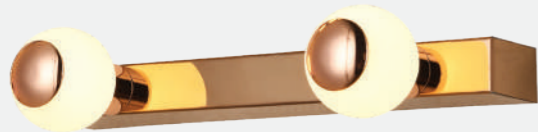

Model No.	AM-04-088
Color	Rose Gold
Size	L-12" H-2"
Lamp Type	3 in 1 W-12
Spare Glass (cost)	
M.R.P	₹4750
Scan Here for HD Pictures	
New M.R.P	₹3750