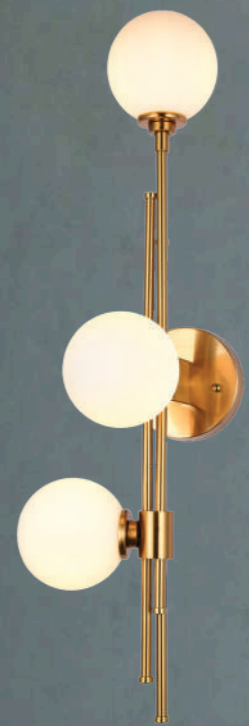

Model No.	AW-04-049
Color	Brass+Green
Size	H-30" L-12" W-5"
Lamp Type	G9x3
Spare Glass (cost)	₹1375
M.R.P	₹11250
Scan Here for HD Pictures	

Model No.	AW-04-051
Color	Brass
Size	H-13" L-9" W14"
Lamp Type	E14x2
Spare Glass (cost)	₹250
M.R.P	₹6375
Scan Here for HD Pictures