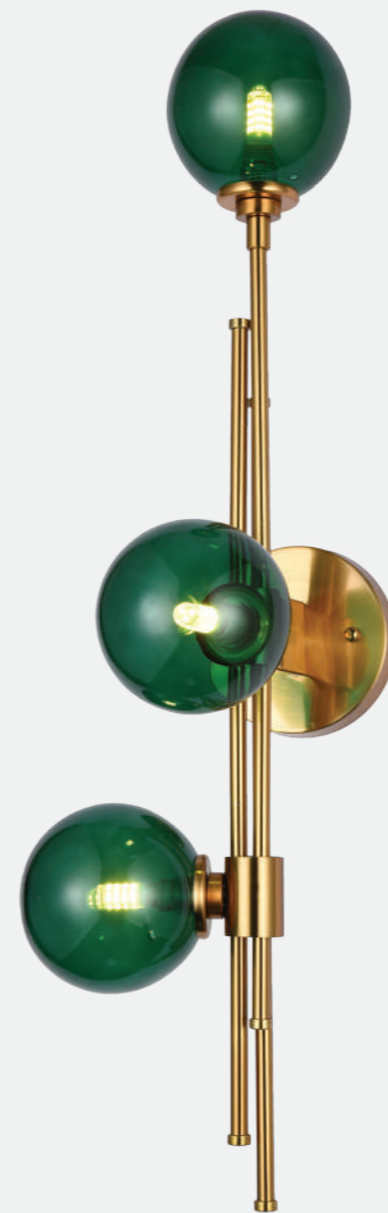

Model No.	AW-04-049
Color	Brass+Green
Size	H-30" L-12" W-5"
Lamp Type	G9x3
Spare Glass (cost)	₹1375
M.R.P	₹11250
Scan Here for HD Pictures	

Model No.	AW-04-051
Color	Brass
Size	H-13" L-9" W14"
Lamp Type	E14x2
Spare Glass (cost)	₹250
M.R.P	₹6375
Scan Here for HD Pictures