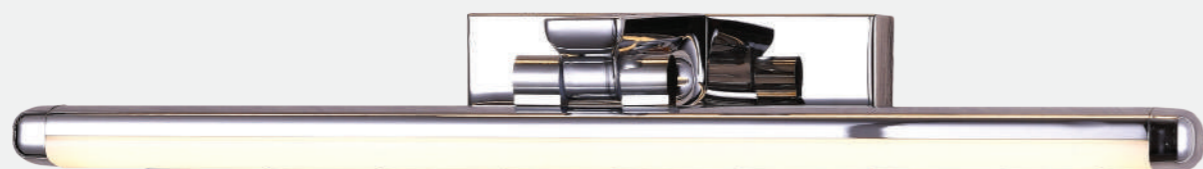

Model No.	AM-04-184	 Scan Here for HD picture
Color	Chrome	
Size	L-23" H-6"	
Lamp Type	3 in 1 W-15	
Spare Glass (cost)		
M.R.P	₹5750