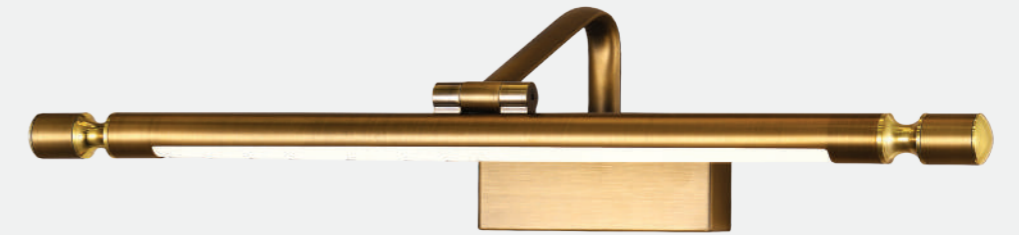

Model No.	AM-04-181	 Scan Here for HD picture
Color	Antique	
Size	L-18" H-4"	
Lamp Type	3 in 1 W-10	
Spare Glass (cost)		
M.R.P	₹6500