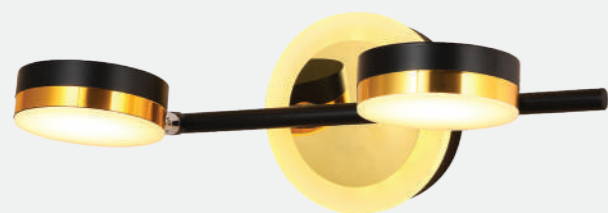

Model No.	AM-04-072
Color	Black + Gold
Size	L-12" H-4"
Lamp Type	3 in 1 W-12
Spare Glass (cost)	
M.R.P	₹5125
Scan Here for HD Pictures	
New M.R.P	₹3750