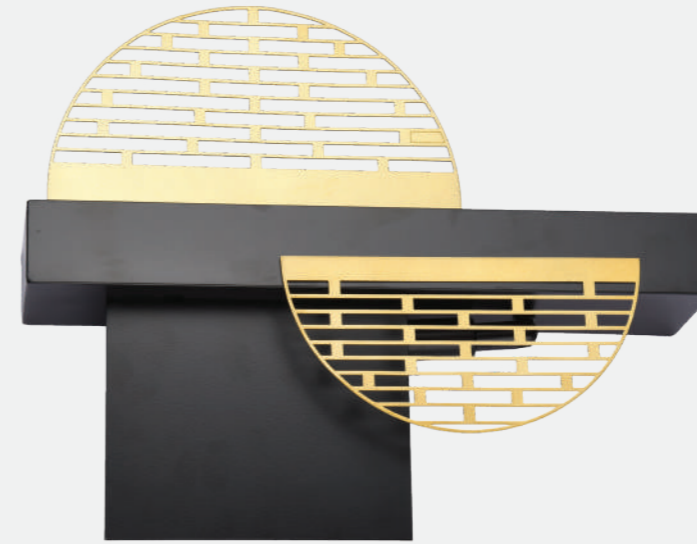

Model No.	AW-04-062
Color	Gold+Black
Size	H-13" W-14"
Lamp Type	G9x2
Spare Glass (cost)	
M.R.P	₹7500
Scan Here for HD Pictures