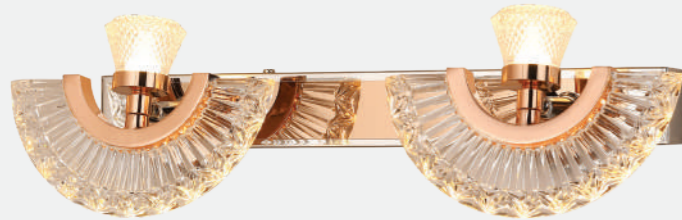

Model No.	AM-04-091
Color	Rose Gold
Size	L-22" H-2"
Lamp Type	3 in 1 W-30
Spare Glass (cost)	
M.R.P	₹8750
Scan Here for HD Pictures	
<b>New M.R.P</b>	<b>₹7000</b>

Model No.	AM-04-089
Color	Rose Gold
Size	L-16" H-2"
Lamp Type	3 in 1 W-18
Spare Glass (cost)	
M.R.P	₹6000
Scan Here for HD Pictures	
<b>New M.R.P</b>	<b>₹4875</b>

Model No.	AM-04-092
Color	Rose Gold
Size	L-25" H-2"
Lamp Type	3 in 1 W-36
Spare Glass (cost)	
M.R.P	₹10750
Scan Here for HD Pictures	
<b>New M.R.P</b>	<b>₹8600</b>

Model No.	AM-04-093
Color	Rose Gold
Size	L-6" H-4"
Lamp Type	3 in 1 W-6
Spare Glass (cost)	
M.R.P	₹4125
Scan Here for HD Pictures	
<b>New M.R.P</b>	<b>₹3300</b>