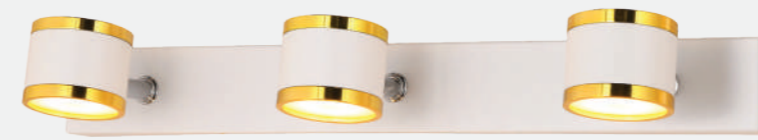

Model No.	AM-04-070
Color	White + Gold
Size	L-19" H-4"
Lamp Type	3 in 1 W-18
Spare Glass (cost)	
M.R.P	₹6000
Scan Here for HD Pictures	
New M.R.P	₹4875