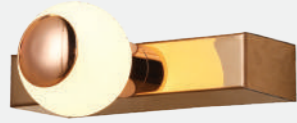

Model No.	AM-04-087
Color	Rose Gold
Size	L-6" H-2"
Lamp Type	3 in 1 W-6
Spare Glass (cost)	
M.R.P	₹3125
Scan Here for HD Pictures	
New M.R.P	₹2375