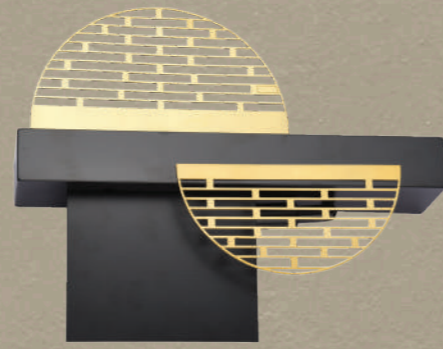

Model No.	AW-04-062
Color	Gold+Black
Size	H-13" W-14"
Lamp Type	G9x2
Spare Glass (cost)	
M.R.P	₹7500
Scan Here for HD Pictures