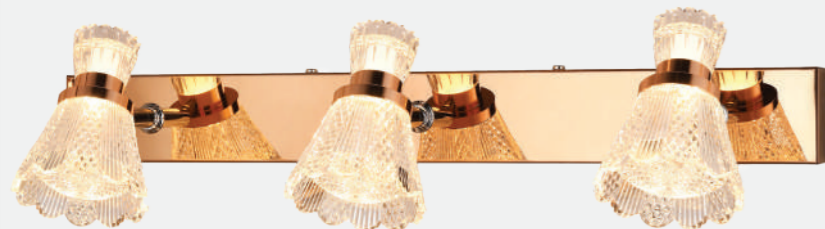

Model No.	AM-04-113
Color	Rose Gold
Size	L-19" H-6"
Lamp Type	3 in 1 W-18
Spare Glass (cost)	
M.R.P	₹8750
Scan Here for HD Pictures	
New M.R.P	₹7000

Model No.	AM-04-114
Color	Rose Gold
Size	L-6" H-6"
Lamp Type	3 in 1 W-6
Spare Glass (cost)	
M.R.P	₹4125
Scan Here for HD Pictures	
New M.R.P	₹3300