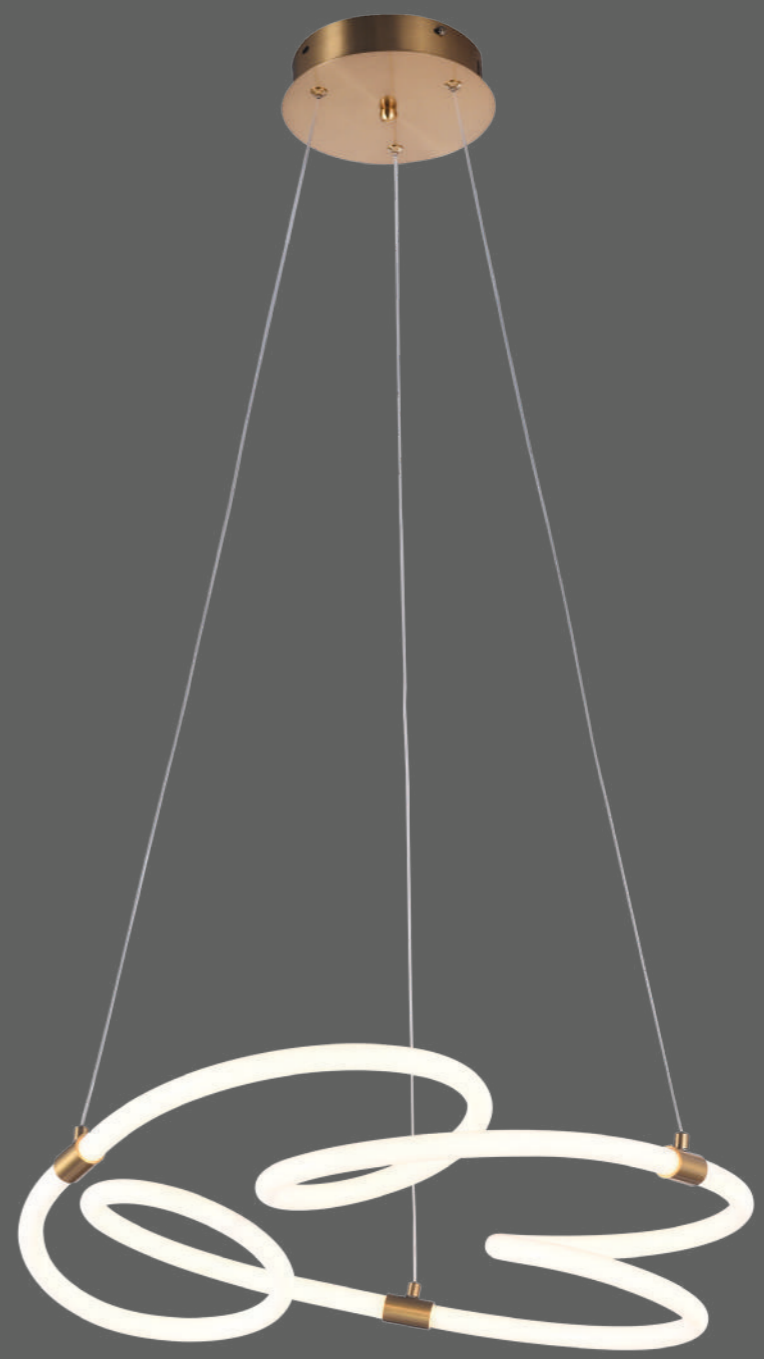

Model No.	BN-04-014
Color	Brass Finish
Size	D-22" H-24"
Lamp Type	3in1-45W
Spare Glass (cost)	₹1000
M.R.P	₹21250
New M.R.P	₹17750

Scan Here
for HD picture