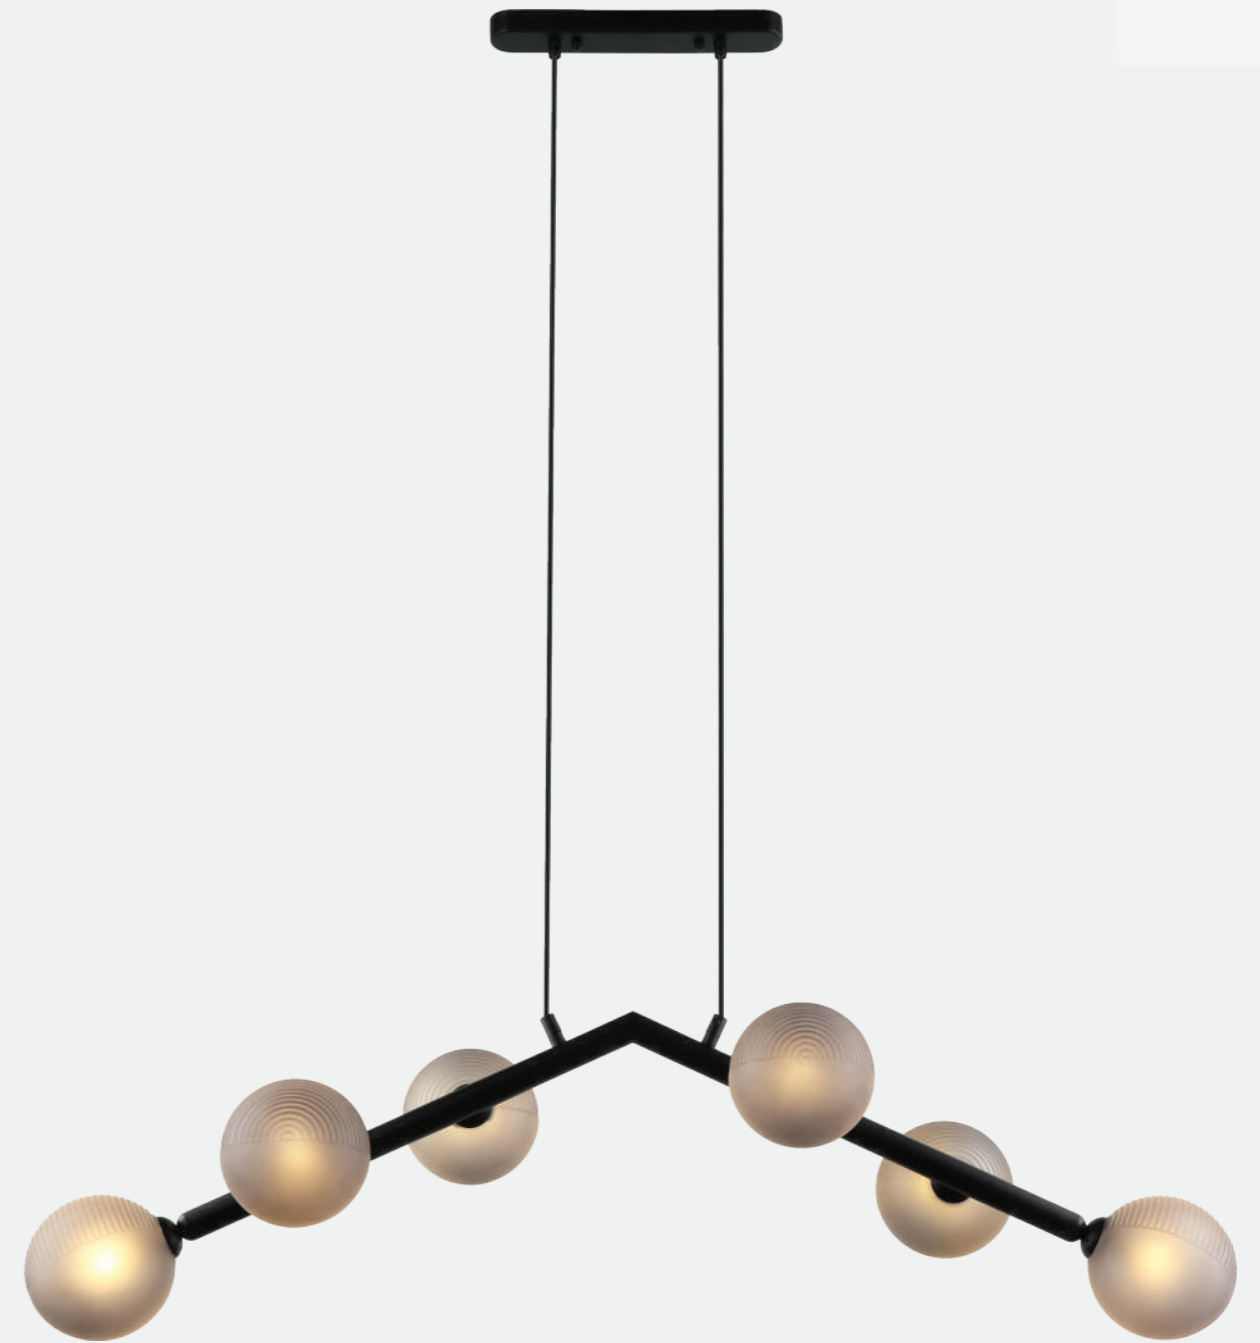

Model No.	PG-04-023	 Scan Here for HD picture
Color	Black+Smoke	
Size	L-39" H-14"	
Lamp Type	G9x6	
Spare Glass (cost)	₹1250	
M.R.P	₹22375