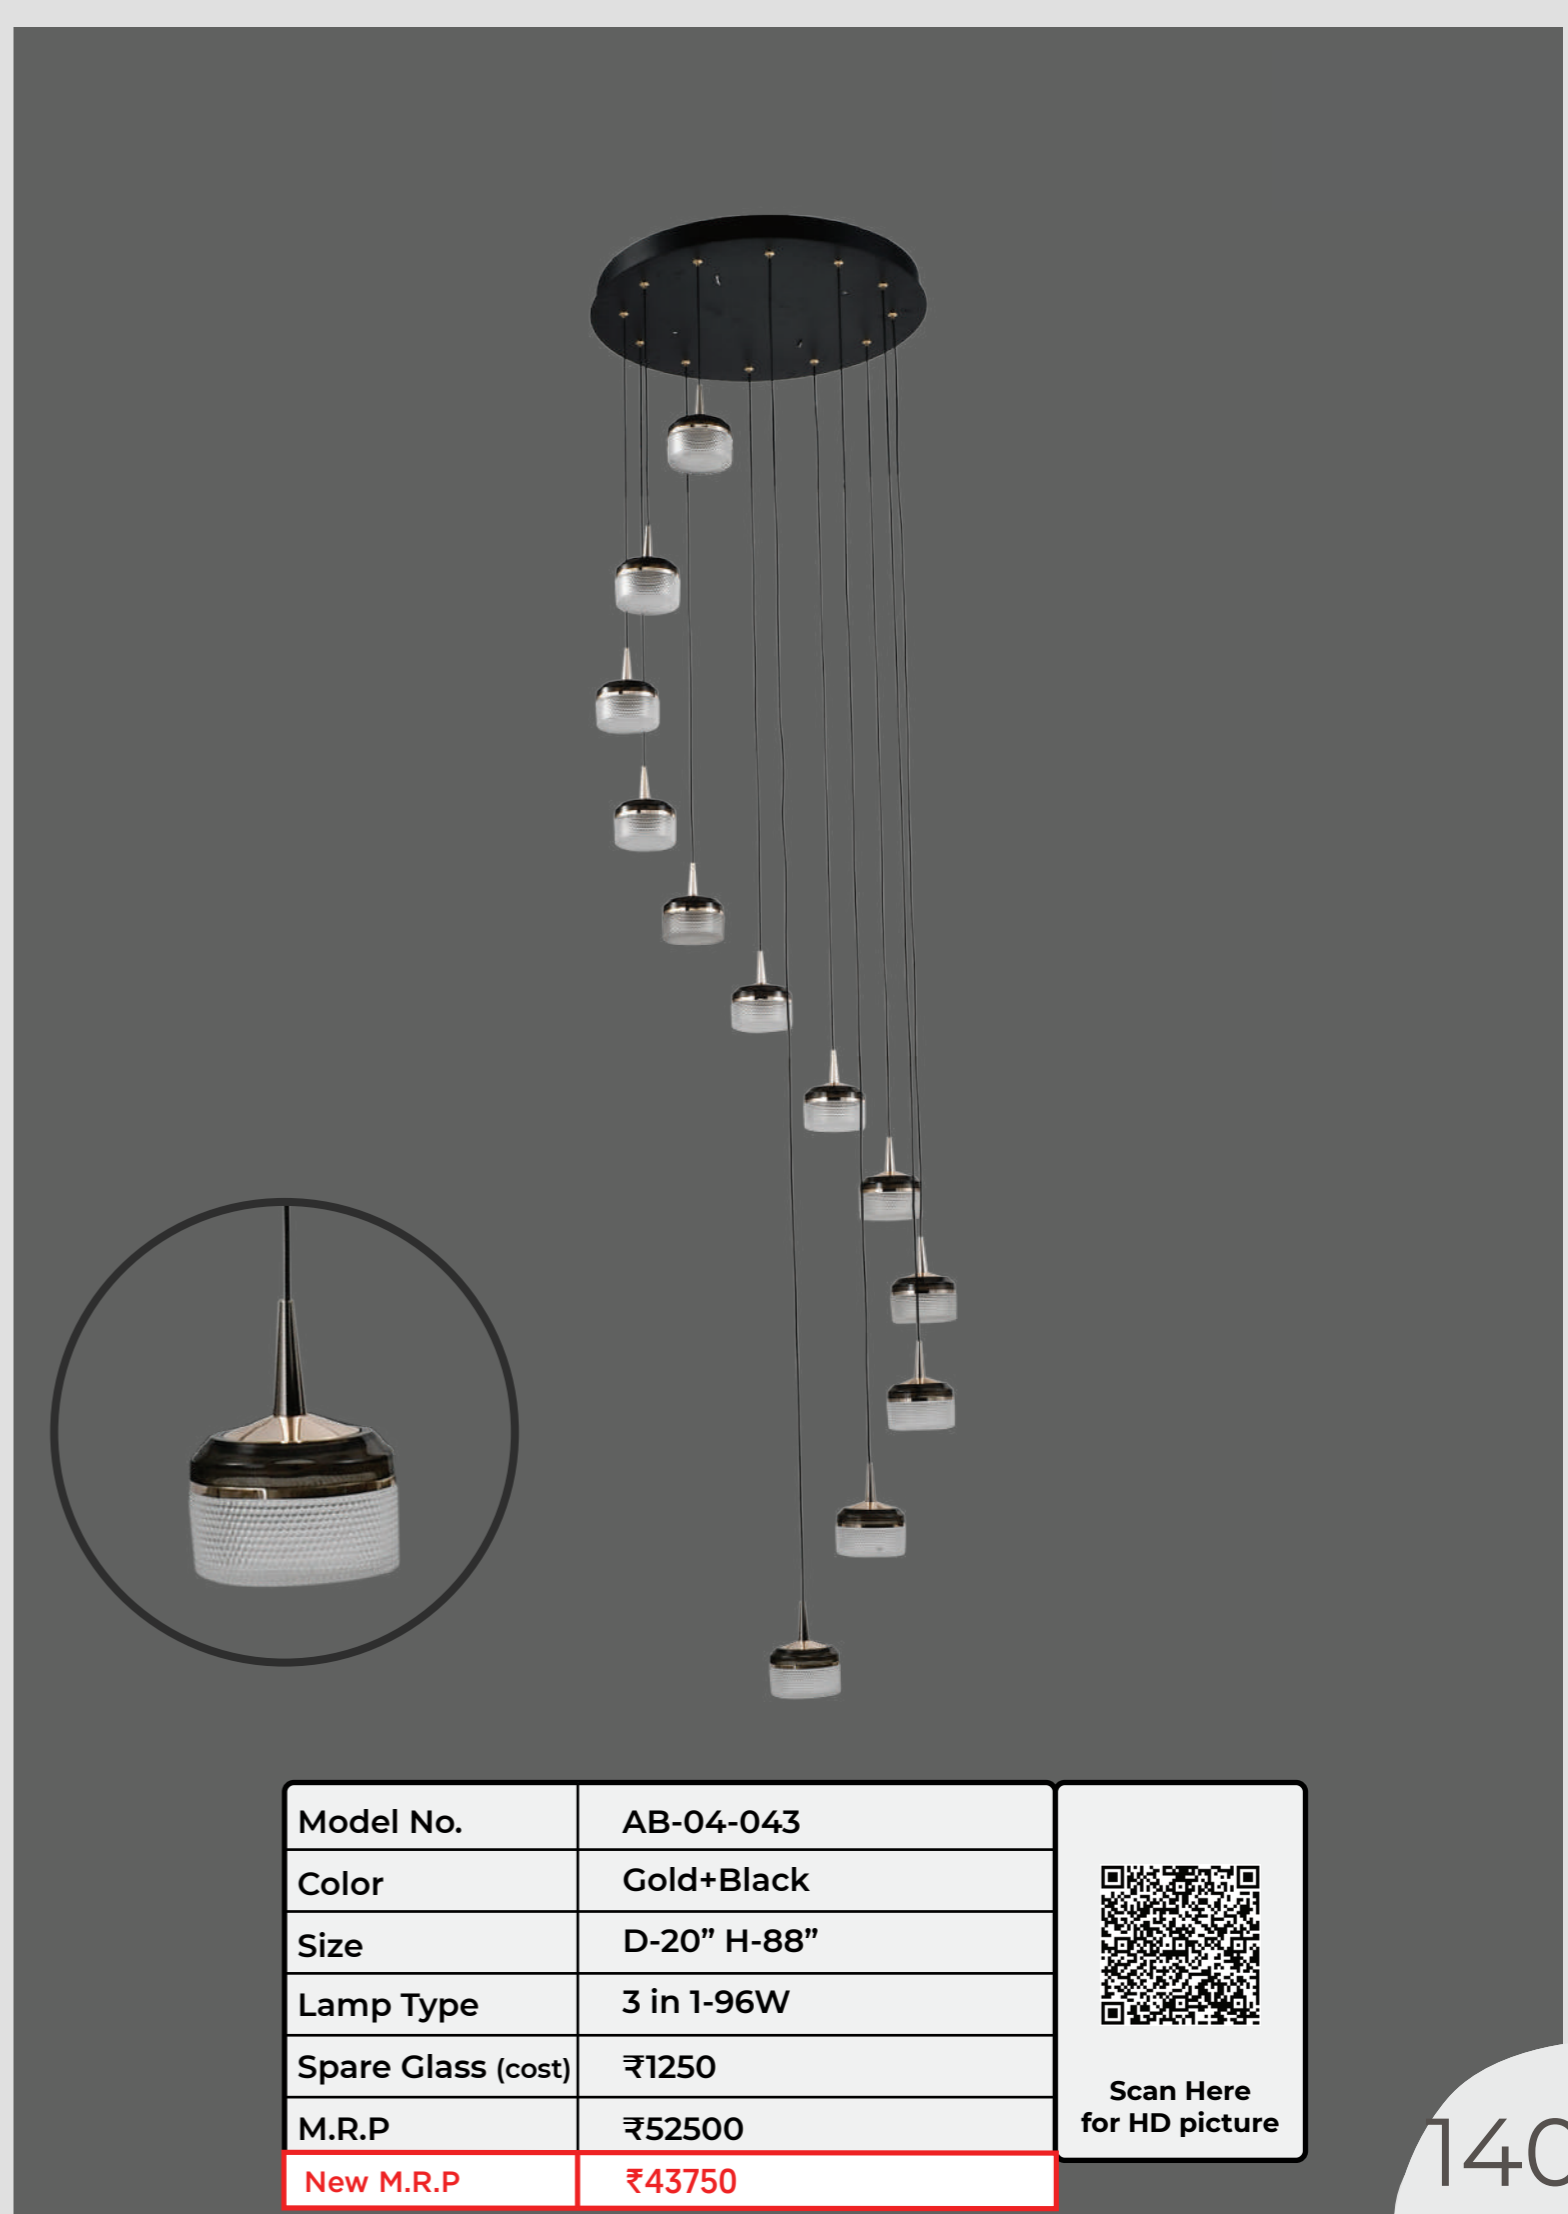

Model No.	AB-04-043
Color	Gold+Black
Size	D-20" H-88"
Lamp Type	3 in 1-96W
Spare Glass (cost)	₹1250
M.R.P	₹52500
New M.R.P	₹43750

Scan Here
for HD picture