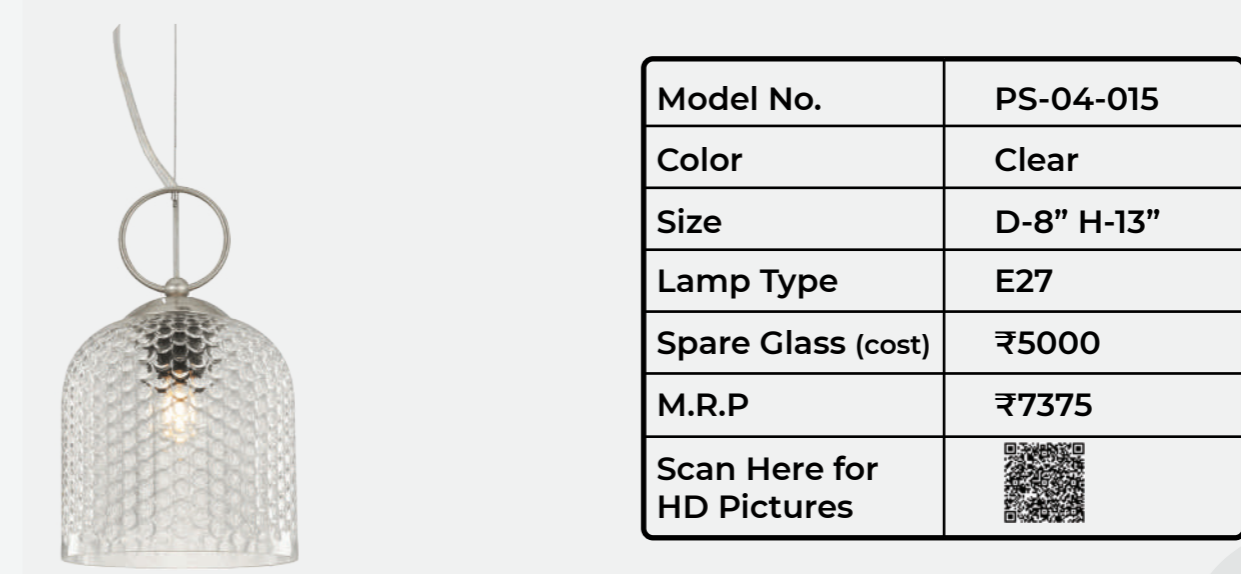

Model No.	PS-04-015
Color	Clear
Size	D-8" H-13"
Lamp Type	E27
Spare Glass (cost)	₹5000
M.R.P	₹7375
Scan Here for HD Pictures