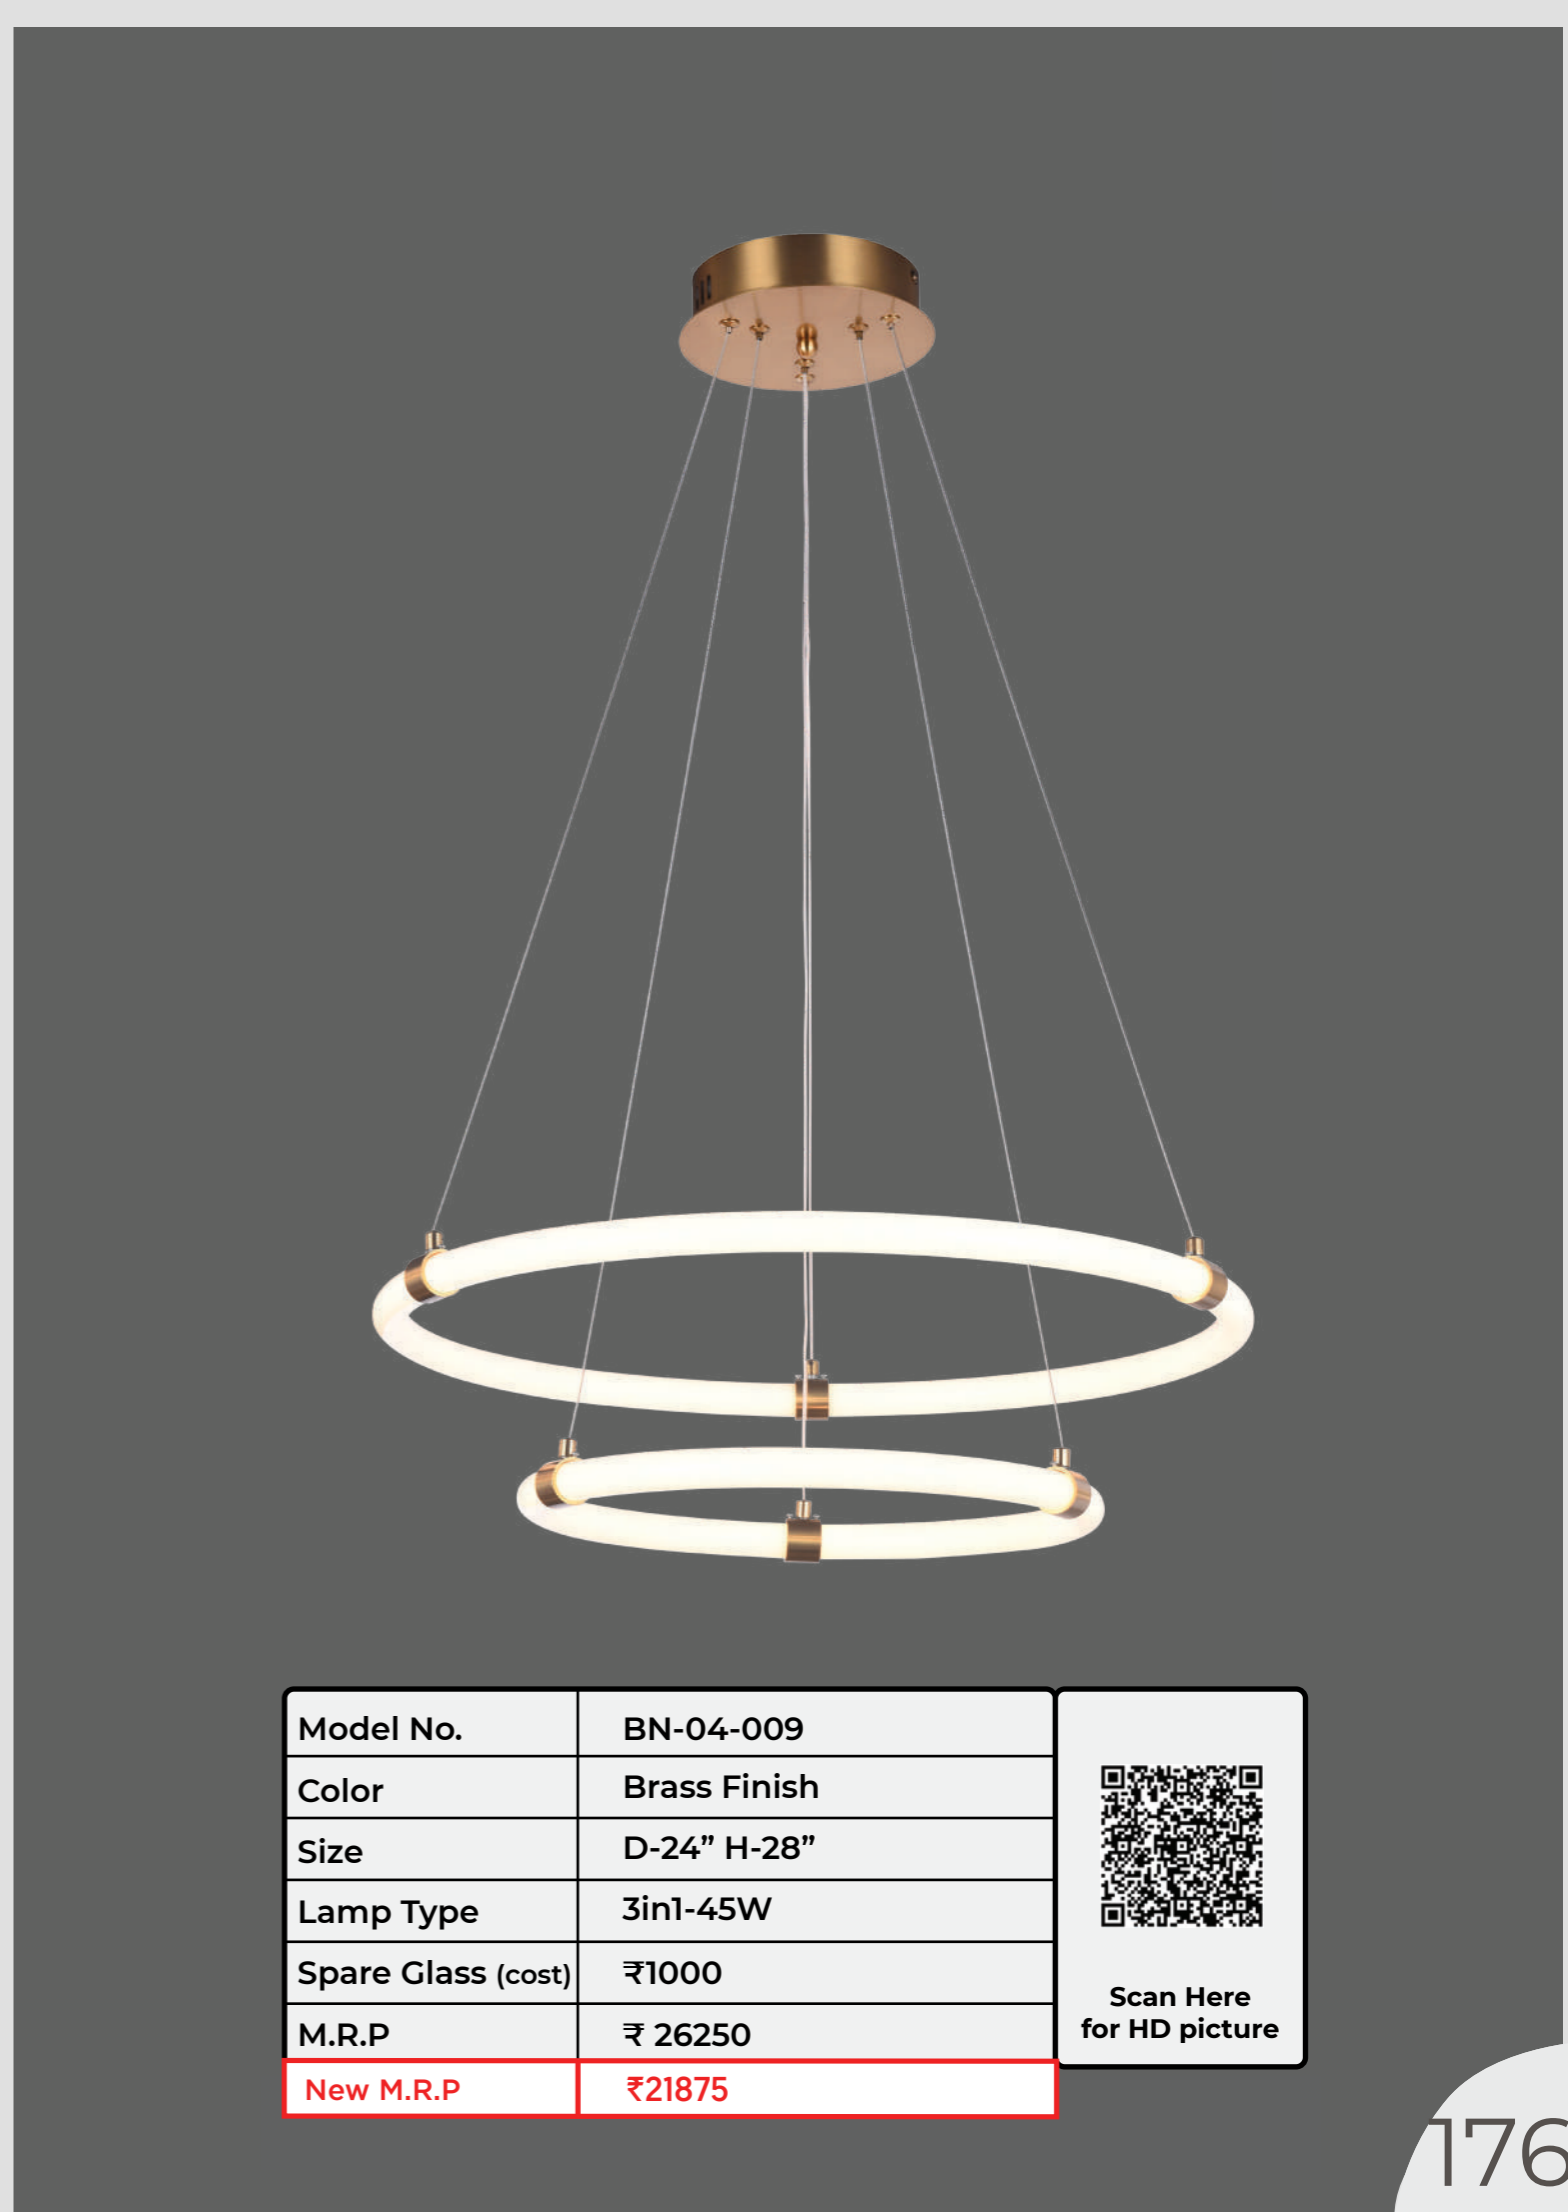

Model No.	BN-04-009
Color	Brass Finish
Size	D-24" H-28"
Lamp Type	3in1-45W
Spare Glass (cost)	₹1000
M.R.P	₹ 26250
New M.R.P	₹21875

Scan Here
for HD picture