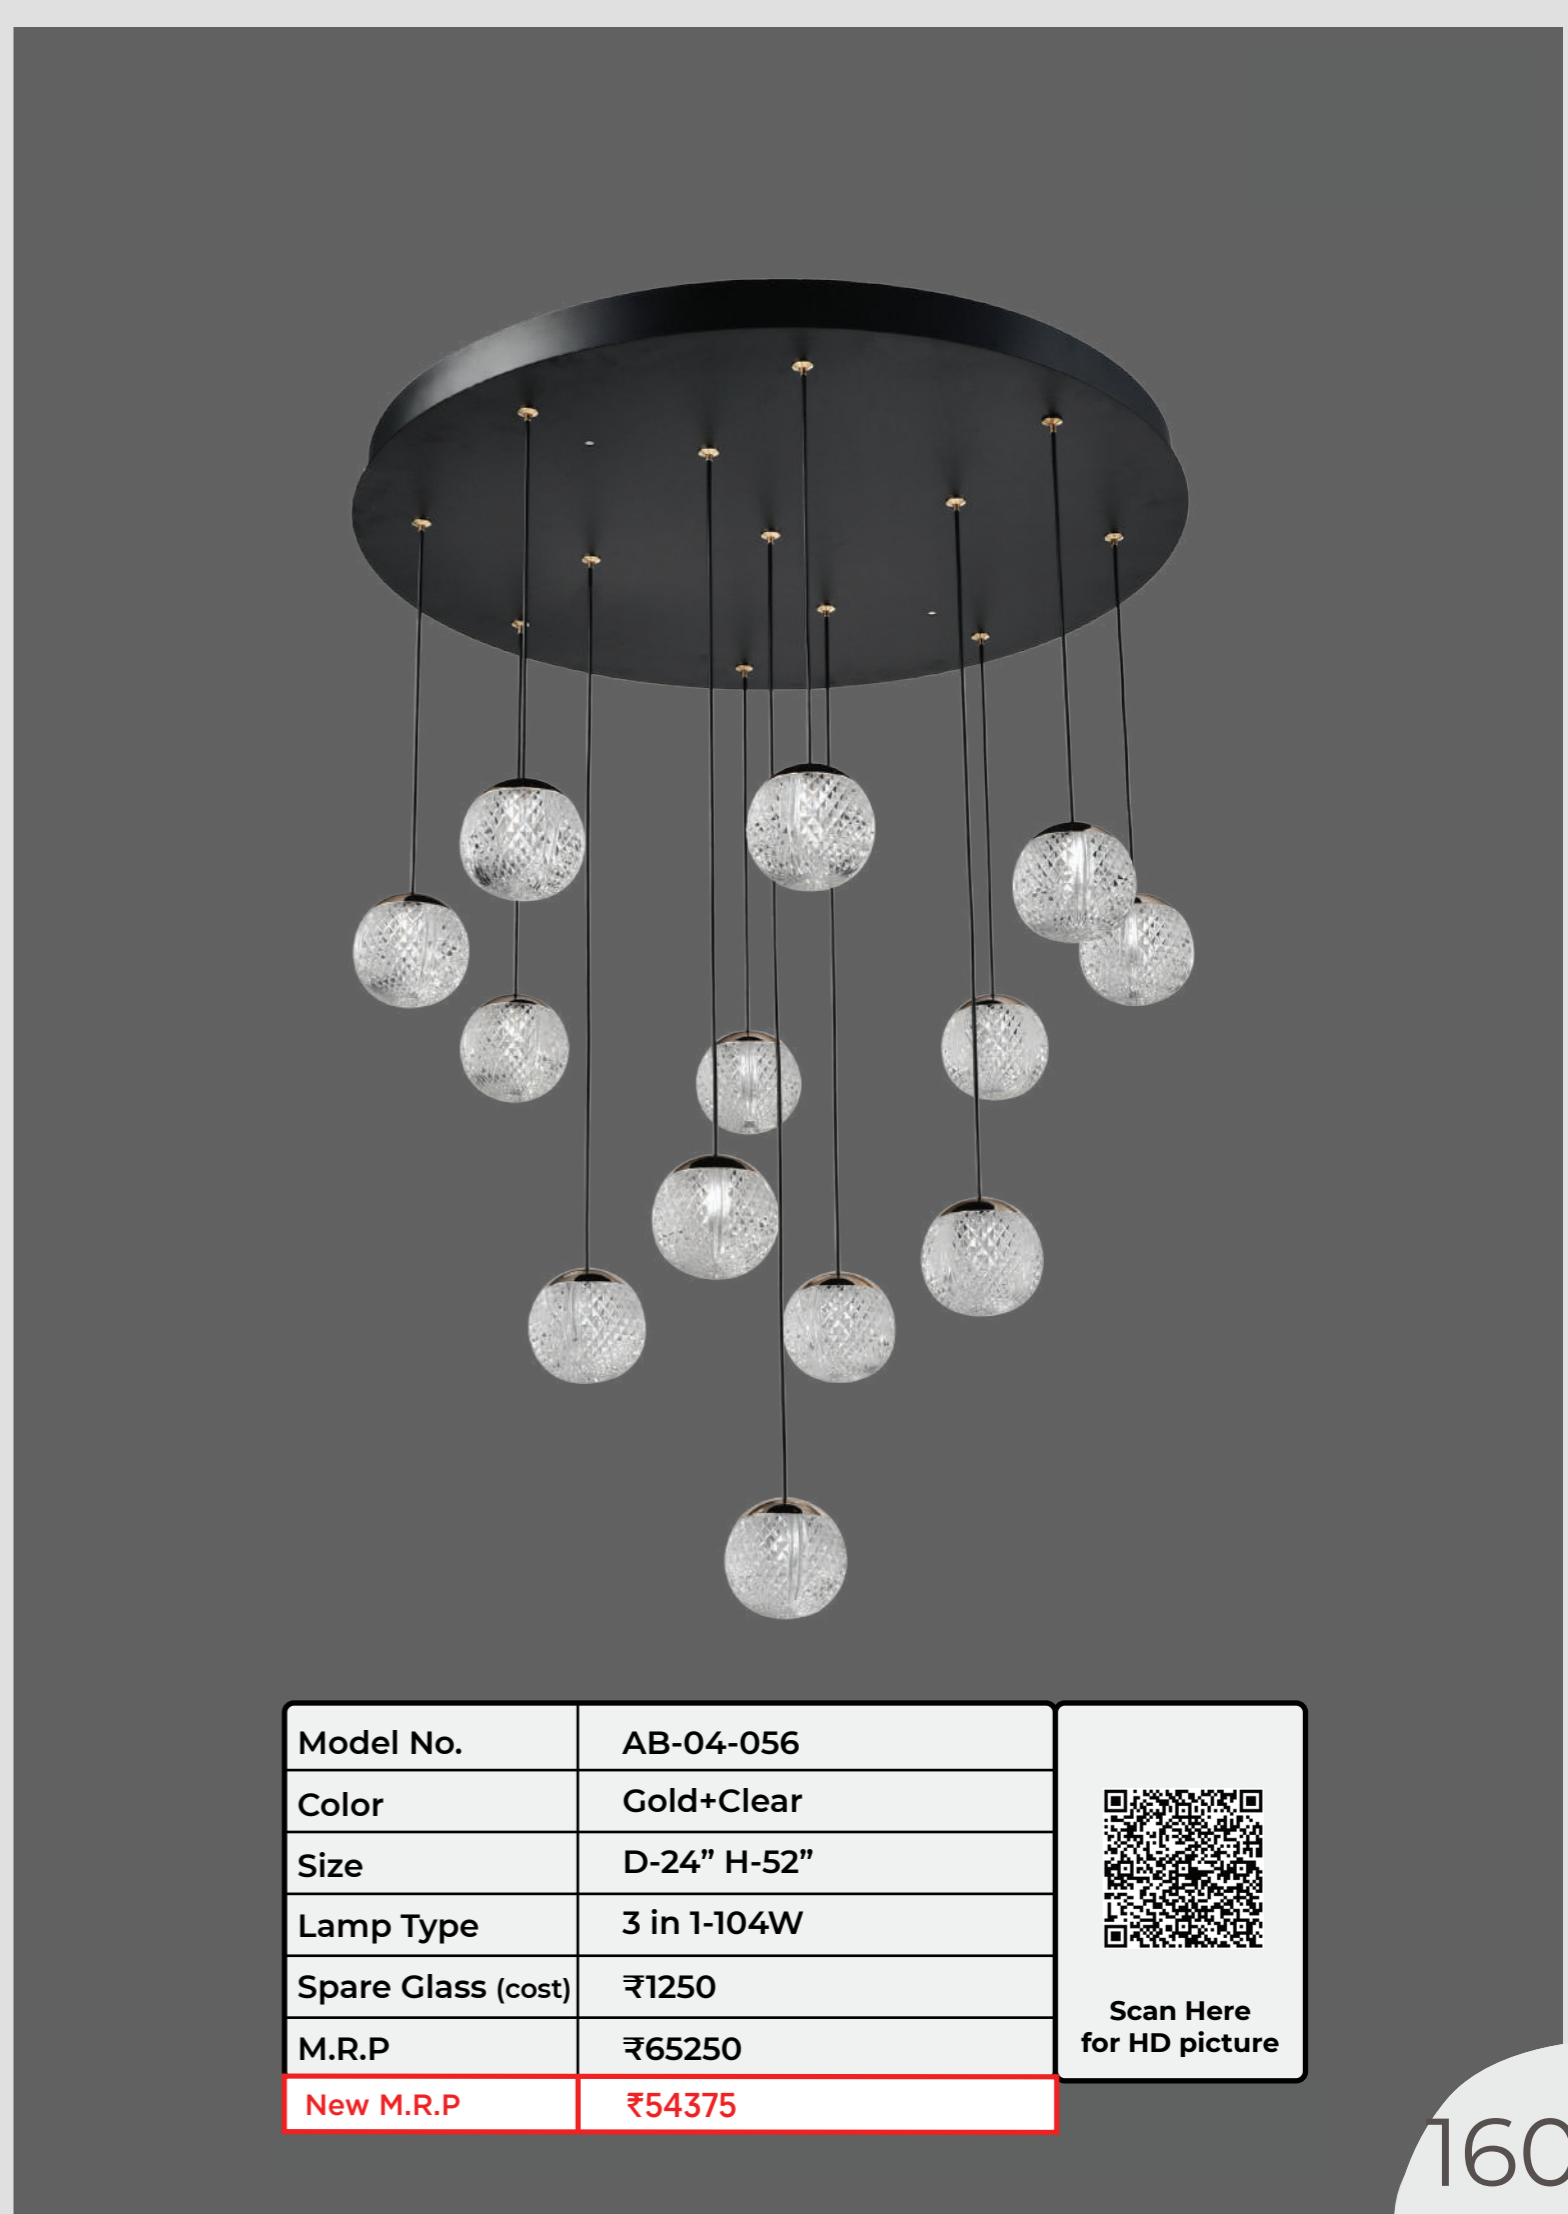

Model No.	AB-04-053
Color	Gold+Clear
Size	L-32" W-4"
Lamp Type	3 in 1-40W
Spare Glass (cost)	₹1250
M.R.P	₹31500
New M.R.P	₹26250

Scan Here
for HD picture

Model No.	AB-04-054
Color	Gold+Clear
Size	D-20" H-82"
Lamp Type	3 in 1-96W
Spare Glass (cost)	₹1250
M.R.P	₹61250
New M.R.P	₹51250

Scan Here
for HD picture

Model No.	AB-04-055
Color	Gold+Clear
Size	L-32" W-12"
Lamp Type	3 in 1-80W
Spare Glass (cost)	₹1250
M.R.P	₹54000
New M.R.P	₹45000

Scan Here
for HD picture

Model No.	AB-04-056
Color	Gold+Clear
Size	D-24" H-52"
Lamp Type	3 in 1-104W
Spare Glass (cost)	₹1250
M.R.P	₹65250
New M.R.P	₹54375