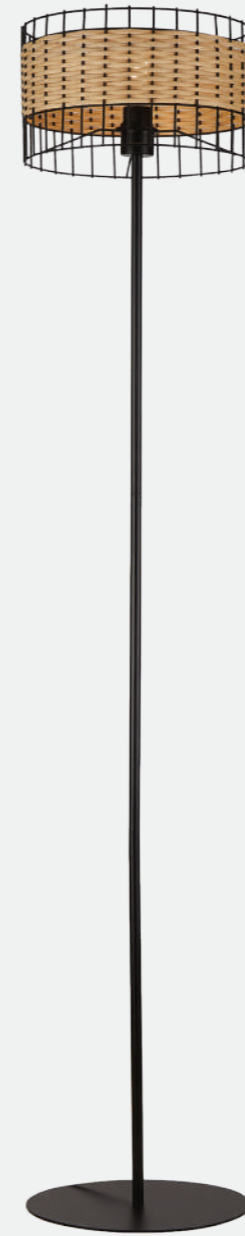

Model No.	TR-04-036
Color	Black+Cane
Size	D-12" H-62"
Lamp Type	E27
Spare Glass (cost)	₹6250
M.R.P	₹14875
Scan Here for HD Pictures	

Model No.	TR-04-037
Color	Black+Cane
Size	D-4" H-12"
Lamp Type	E27
Spare Glass (cost)	₹2500
M.R.P	₹4875
Scan Here for HD Pictures