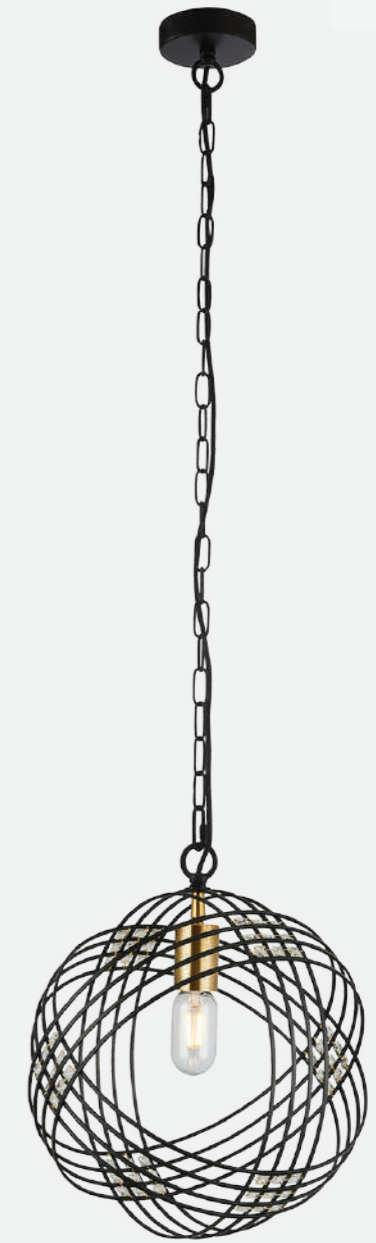

Model No.	PS-04-111
Color	Black
Size	D-13"
Lamp Type	E14
Spare Glass (cost)	₹500
M.R.P	₹12375
Scan Here for HD Pictures	
New M.R.P	₹10312