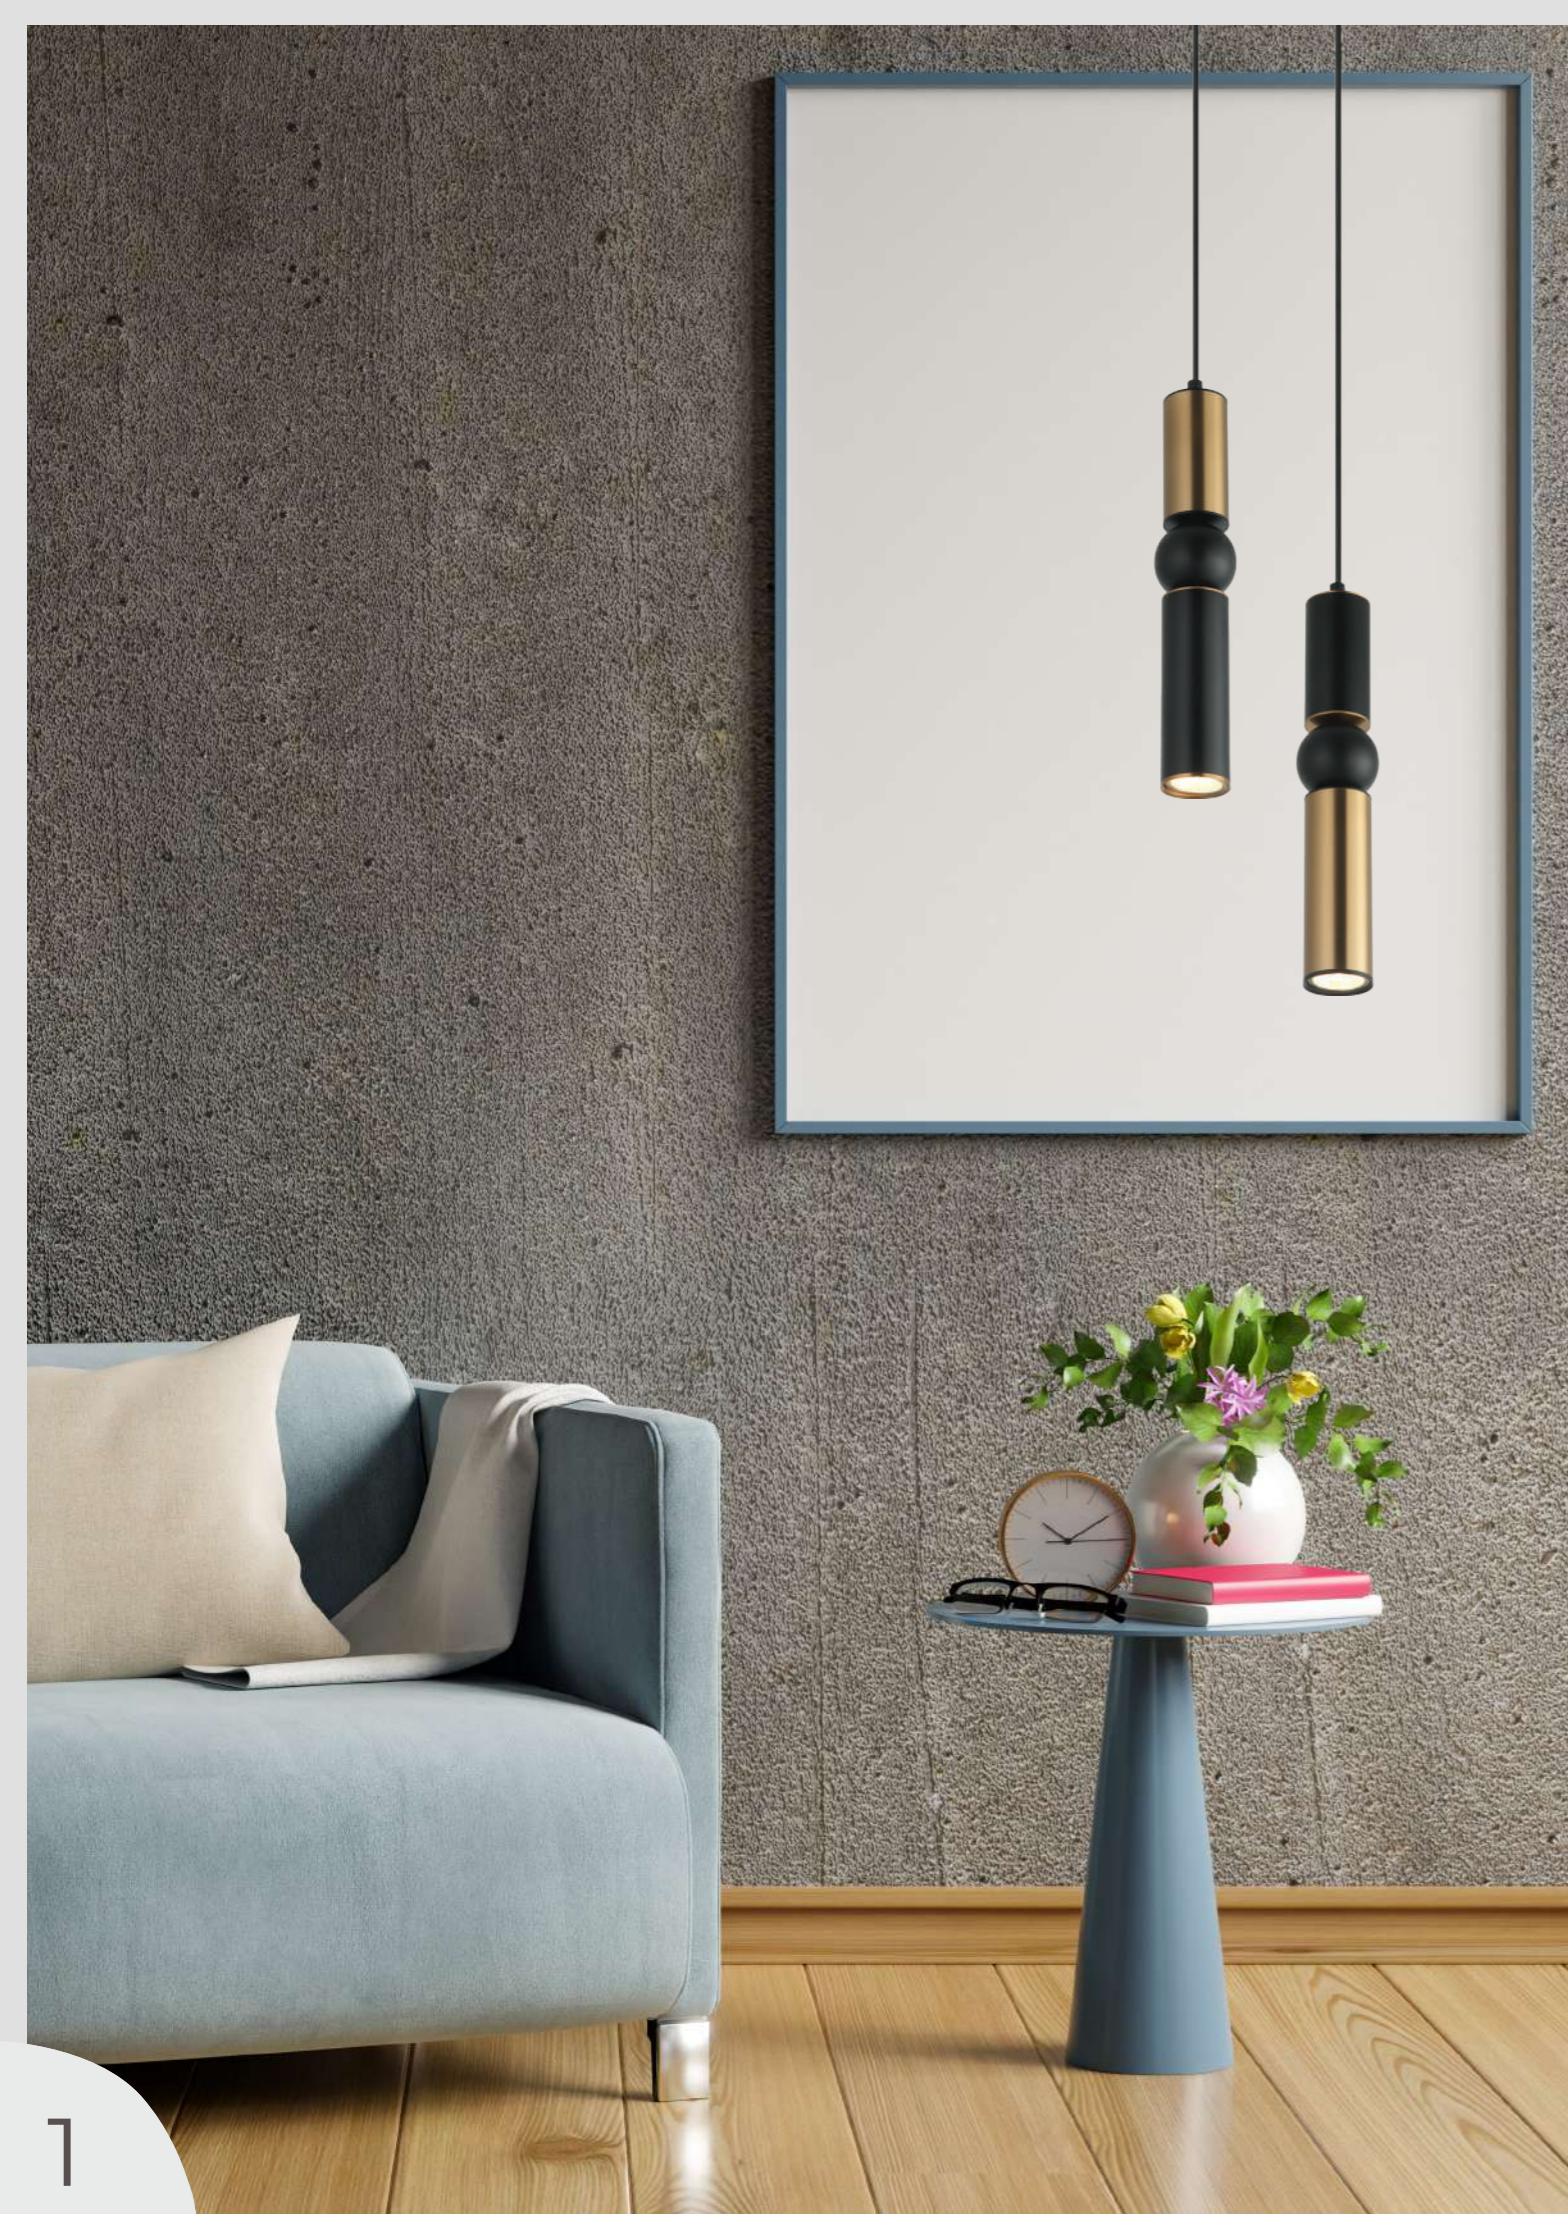

THE **LIGHTING**
INSPIRATION
BOOK

CHAPTER 3

Model No.	PG-04-001
Color	Brass+Black
Size	D-4" H-12"
Lamp Type	GU-10
Spare Glass (cost)	-
M.R.P	₹5625
Scan Here for HD Pictures	

Model No.	PG-04-002
Color	Brass+Black
Size	D-4" H-12"
Lamp Type	GU-10
Spare Glass (cost)	-
M.R.P	₹5625
Scan Here for HD Pictures	