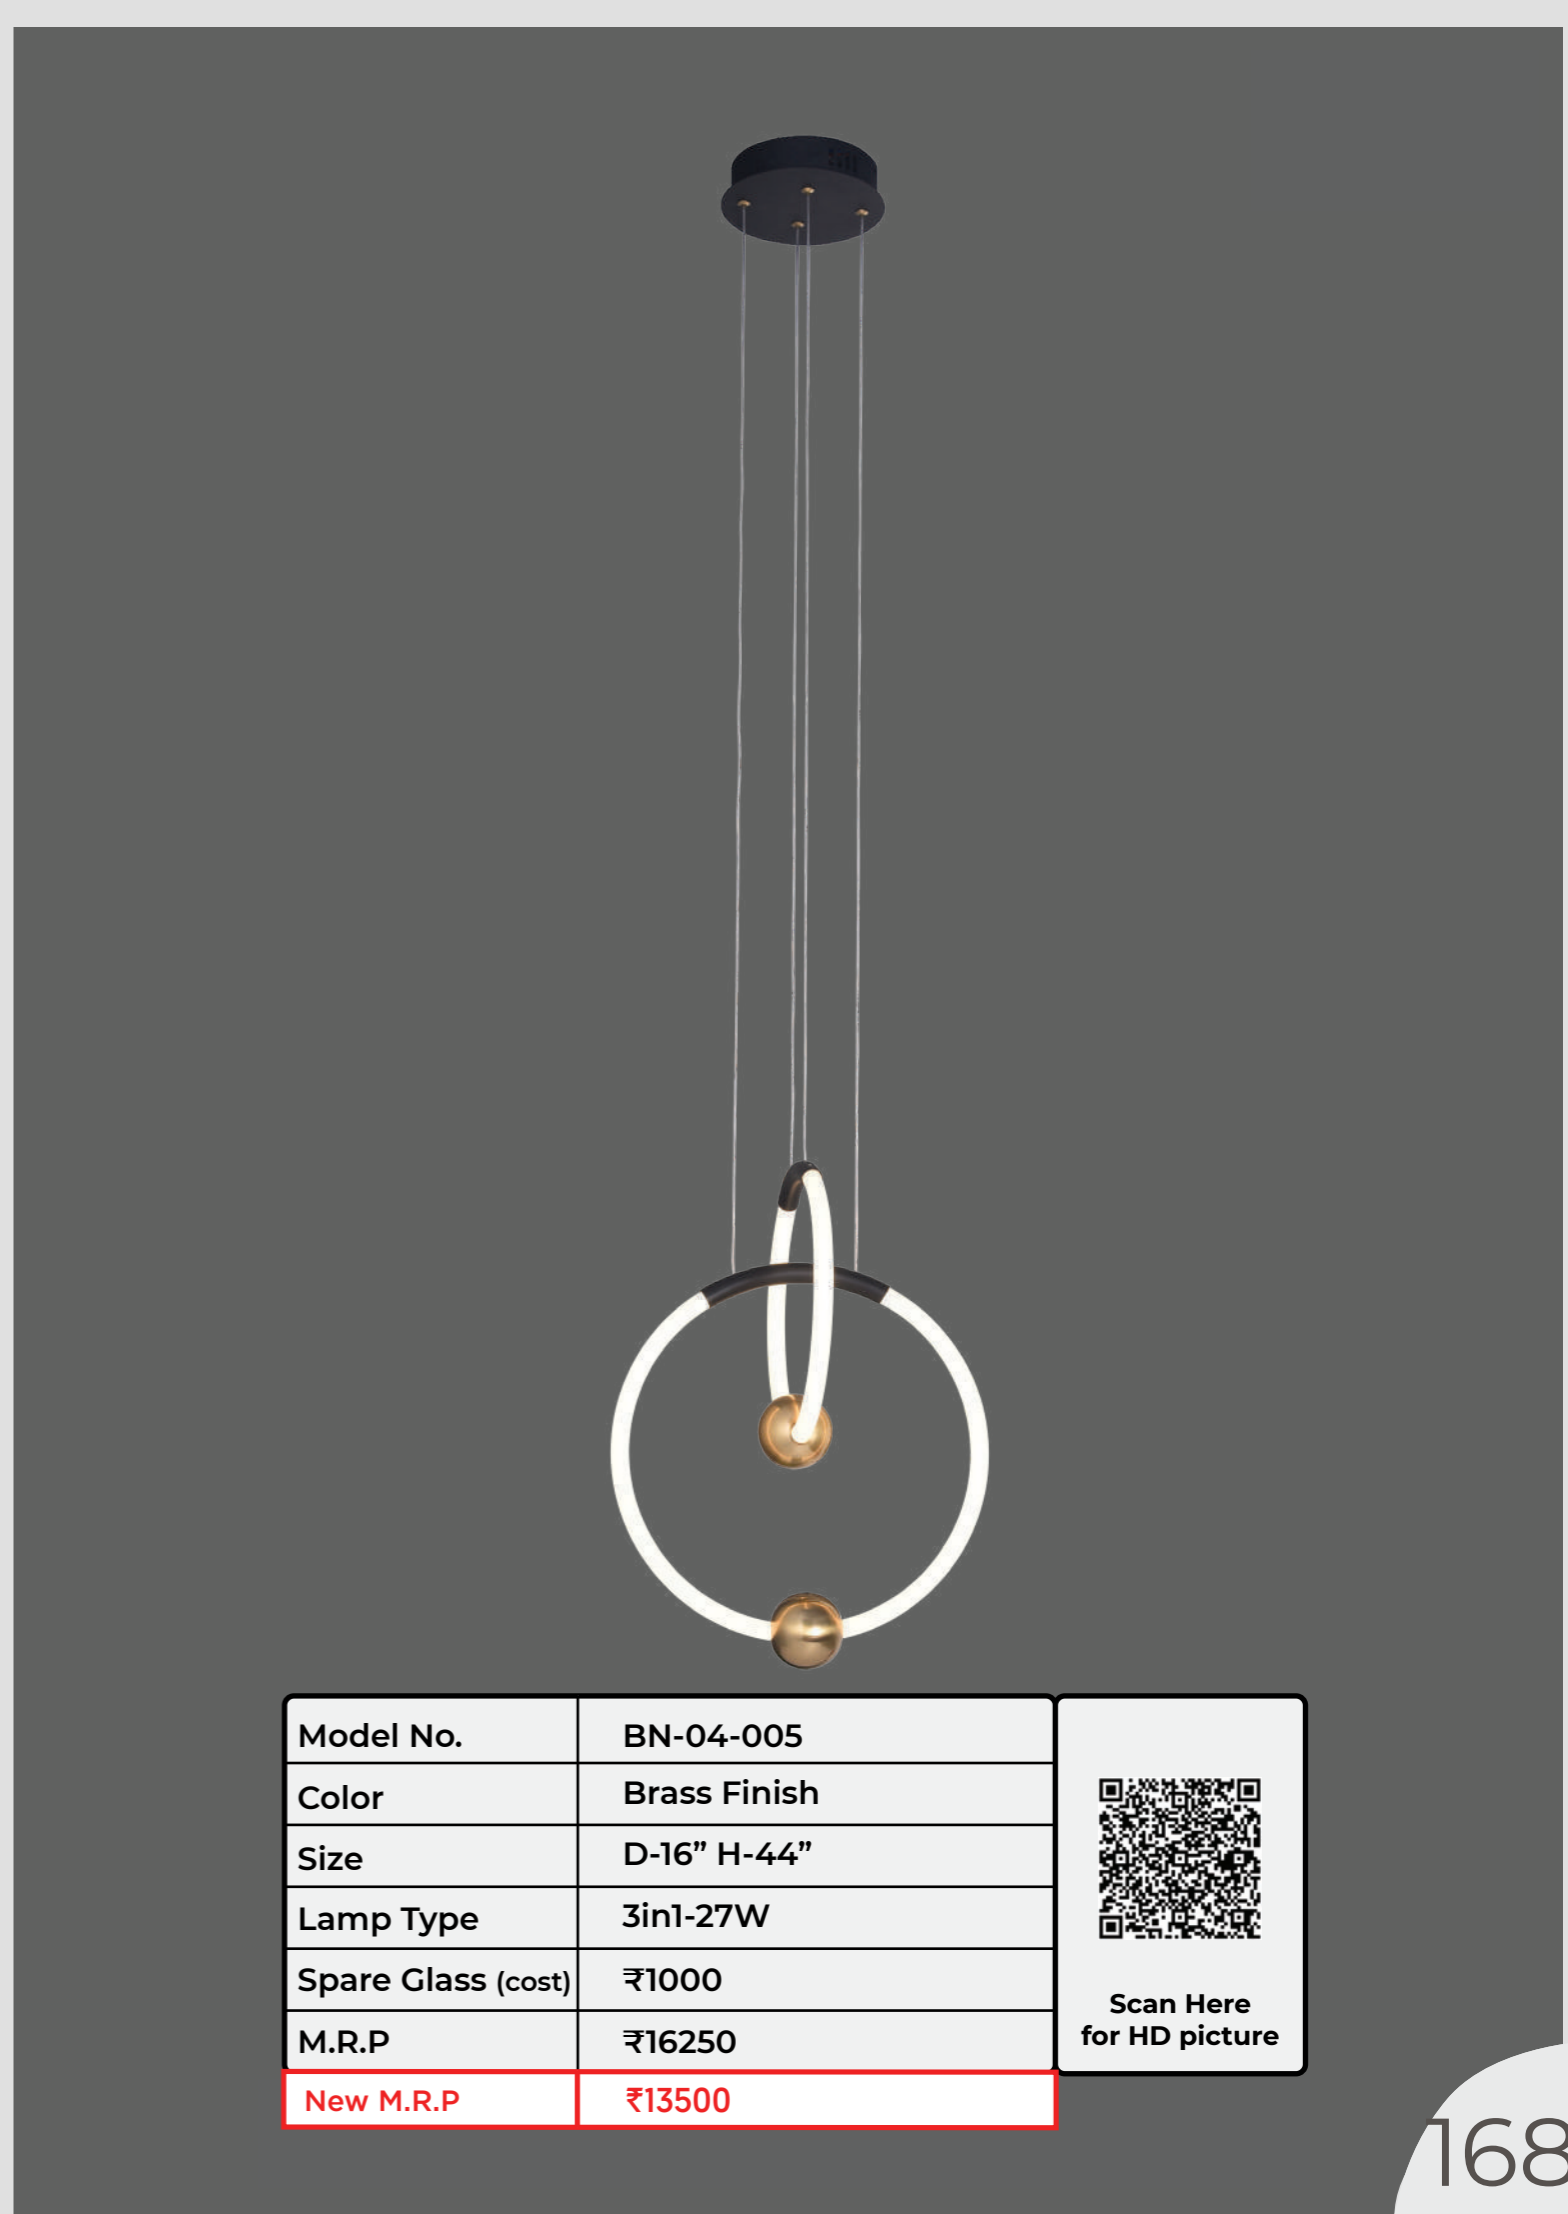

Model No.	BN-04-005
Color	Brass Finish
Size	D-16" H-44"
Lamp Type	3in1-27W
Spare Glass (cost)	₹1000
M.R.P	₹16250
New M.R.P	₹13500

Scan Here
for HD picture