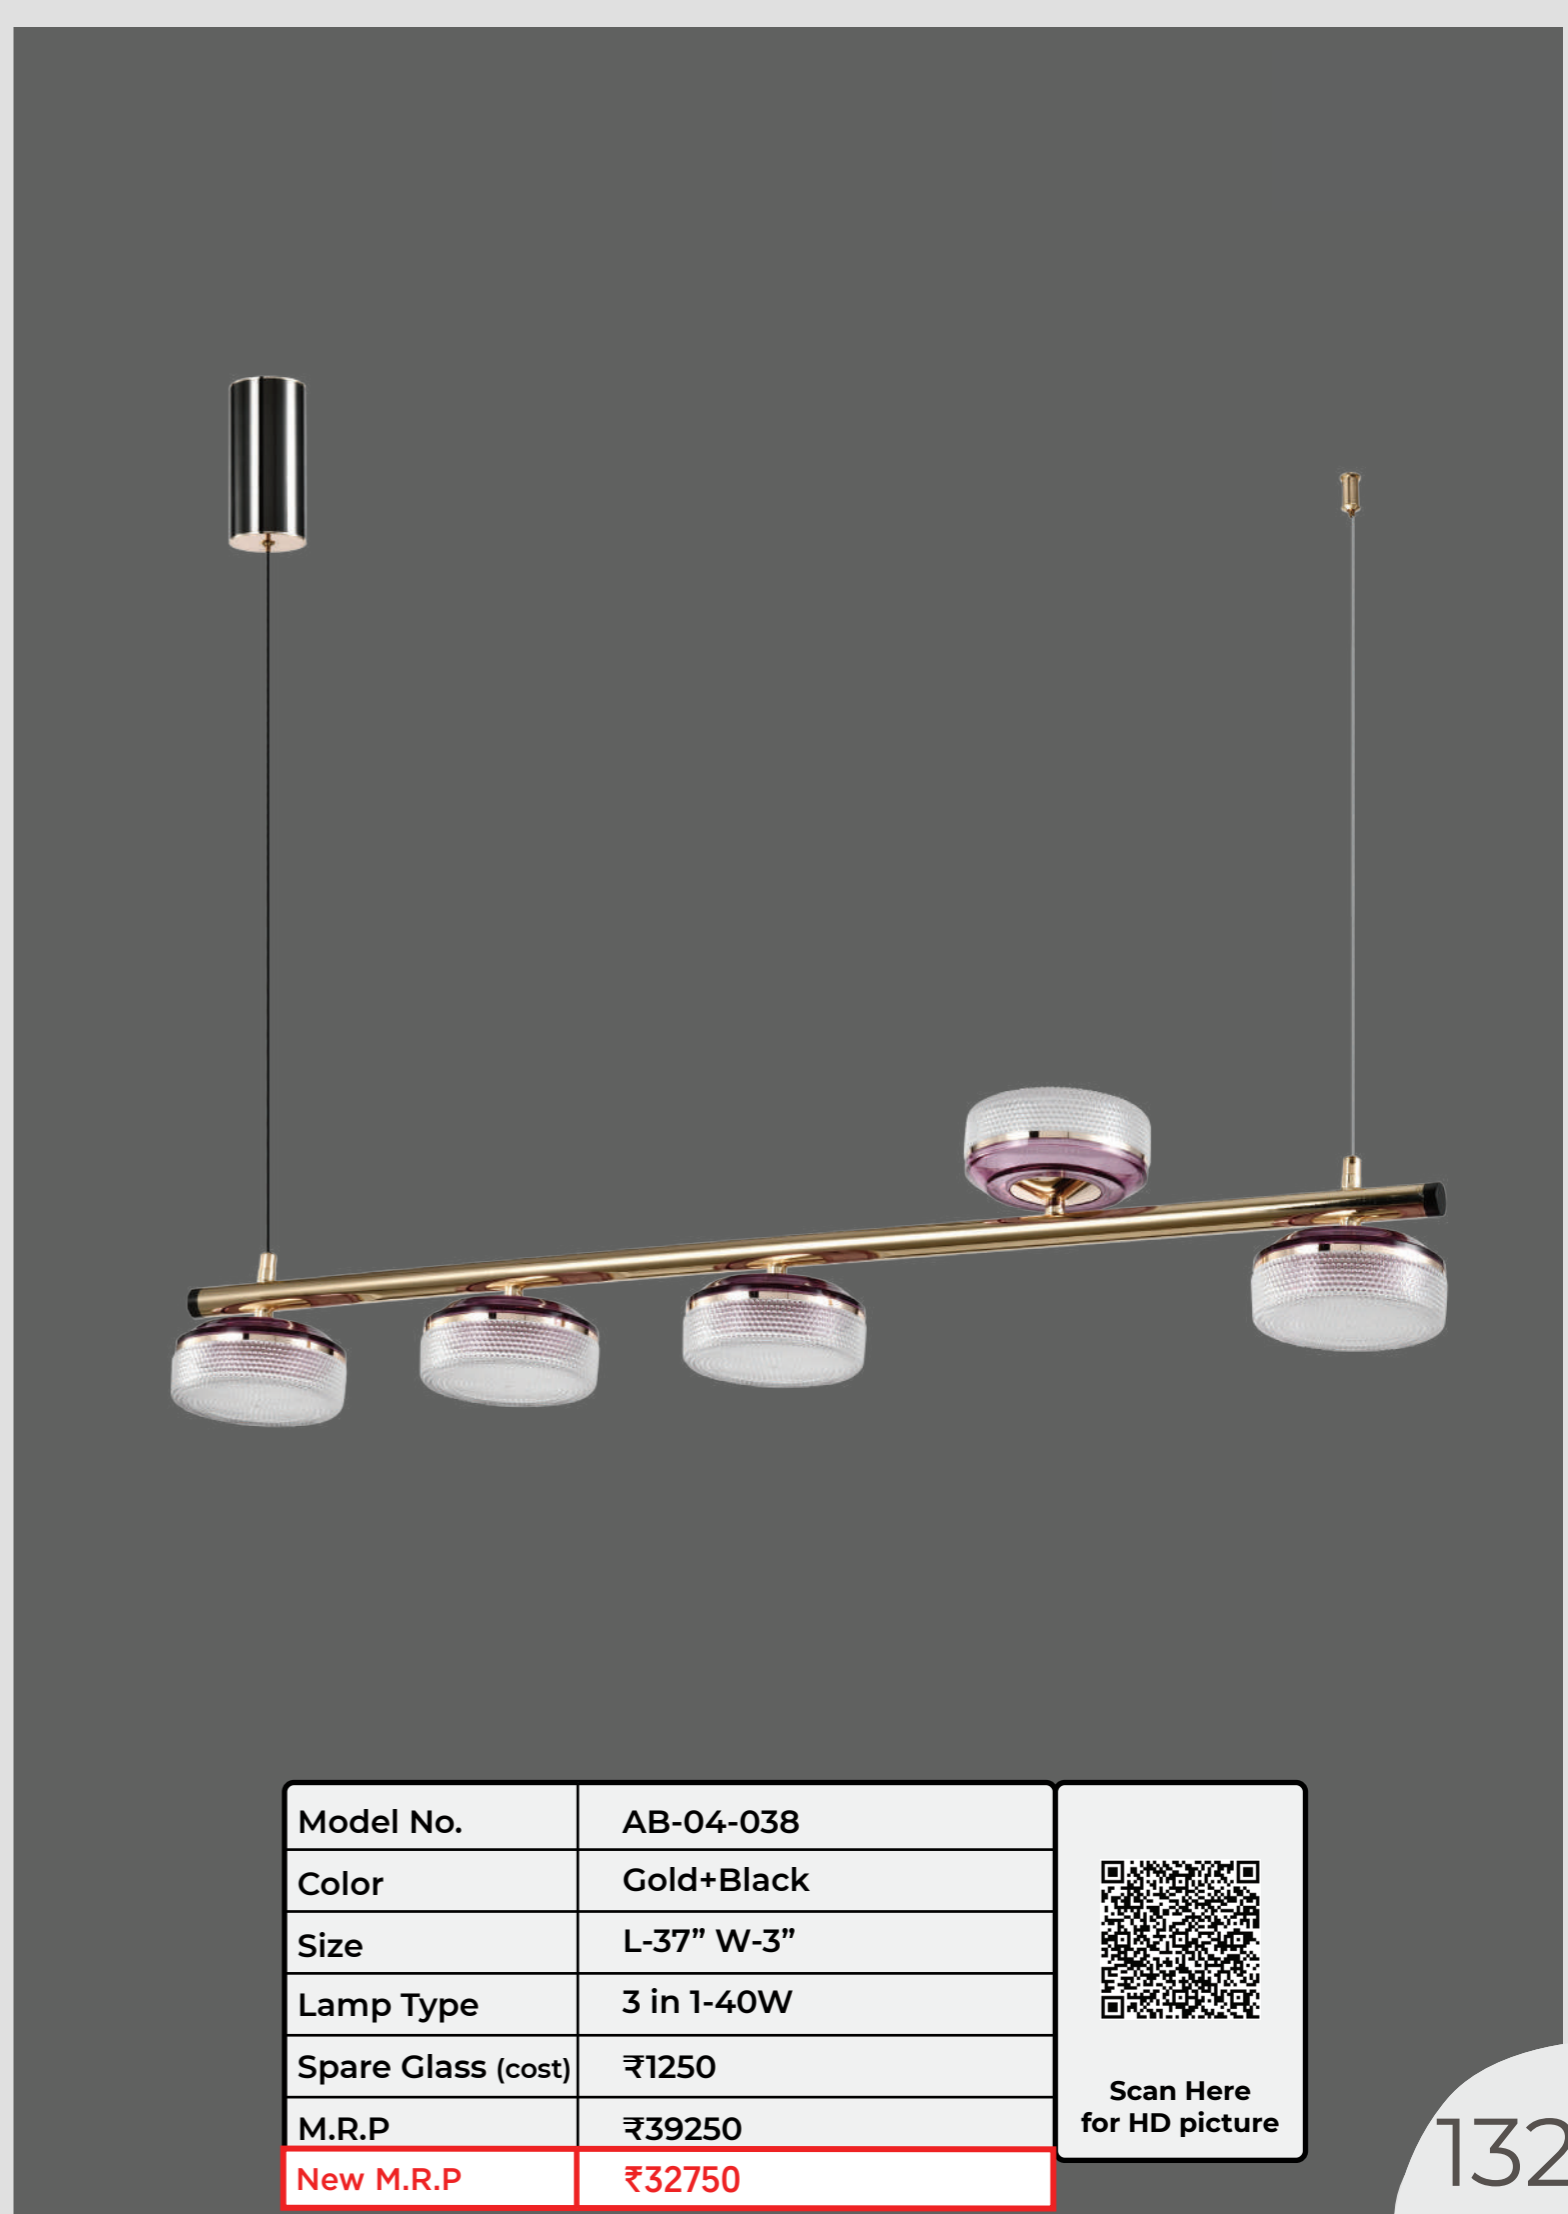

Scan Here
for HD picture

Model No.	AB-04-030	 Scan Here for HD picture
Color	Gold+Gun Black	
Size	D-24" H-52"	
Lamp Type	3 in 1-104W	
Spare Glass (cost)	₹1250	
M.R.P	₹45000	
New M.R.P	₹37500	

Model No.	AB-04-031
Color	Gold+Black
Size	D-22" H-22"
Lamp Type	3 in 1-32W
Spare Glass (cost)	₹1250
M.R.P	₹36250
New M.R.P	₹30250

Scan Here
for HD picture

Model No.	AB-04-032
Color	Gold+Black
Size	D-26" H-24"
Lamp Type	3 in 1-48W
Spare Glass (cost)	₹1250
M.R.P	₹41250
New M.R.P	₹34375

Scan Here
for HD picture

Model No.	AB-04-037
Color	Gold+Black
Size	D-4" H-44"
Lamp Type	3 in 1-8W
Spare Glass (cost)	₹1250
M.R.P	₹9750
Scan Here for HD Pictures	
New M.R.P	₹8125

Model No.	AB-04-036
Color	Gold+Multi
Size	D-5" H-44"
Lamp Type	3 in 1-8W
Spare Glass (cost)	₹1250
M.R.P	₹9750
Scan Here for HD Pictures	
New M.R.P	₹8125

Model No.	AB-04-038
Color	Gold+Black
Size	L-37" W-3"
Lamp Type	3 in 1-40W
Spare Glass (cost)	₹1250
M.R.P	₹39250
New M.R.P	₹32750