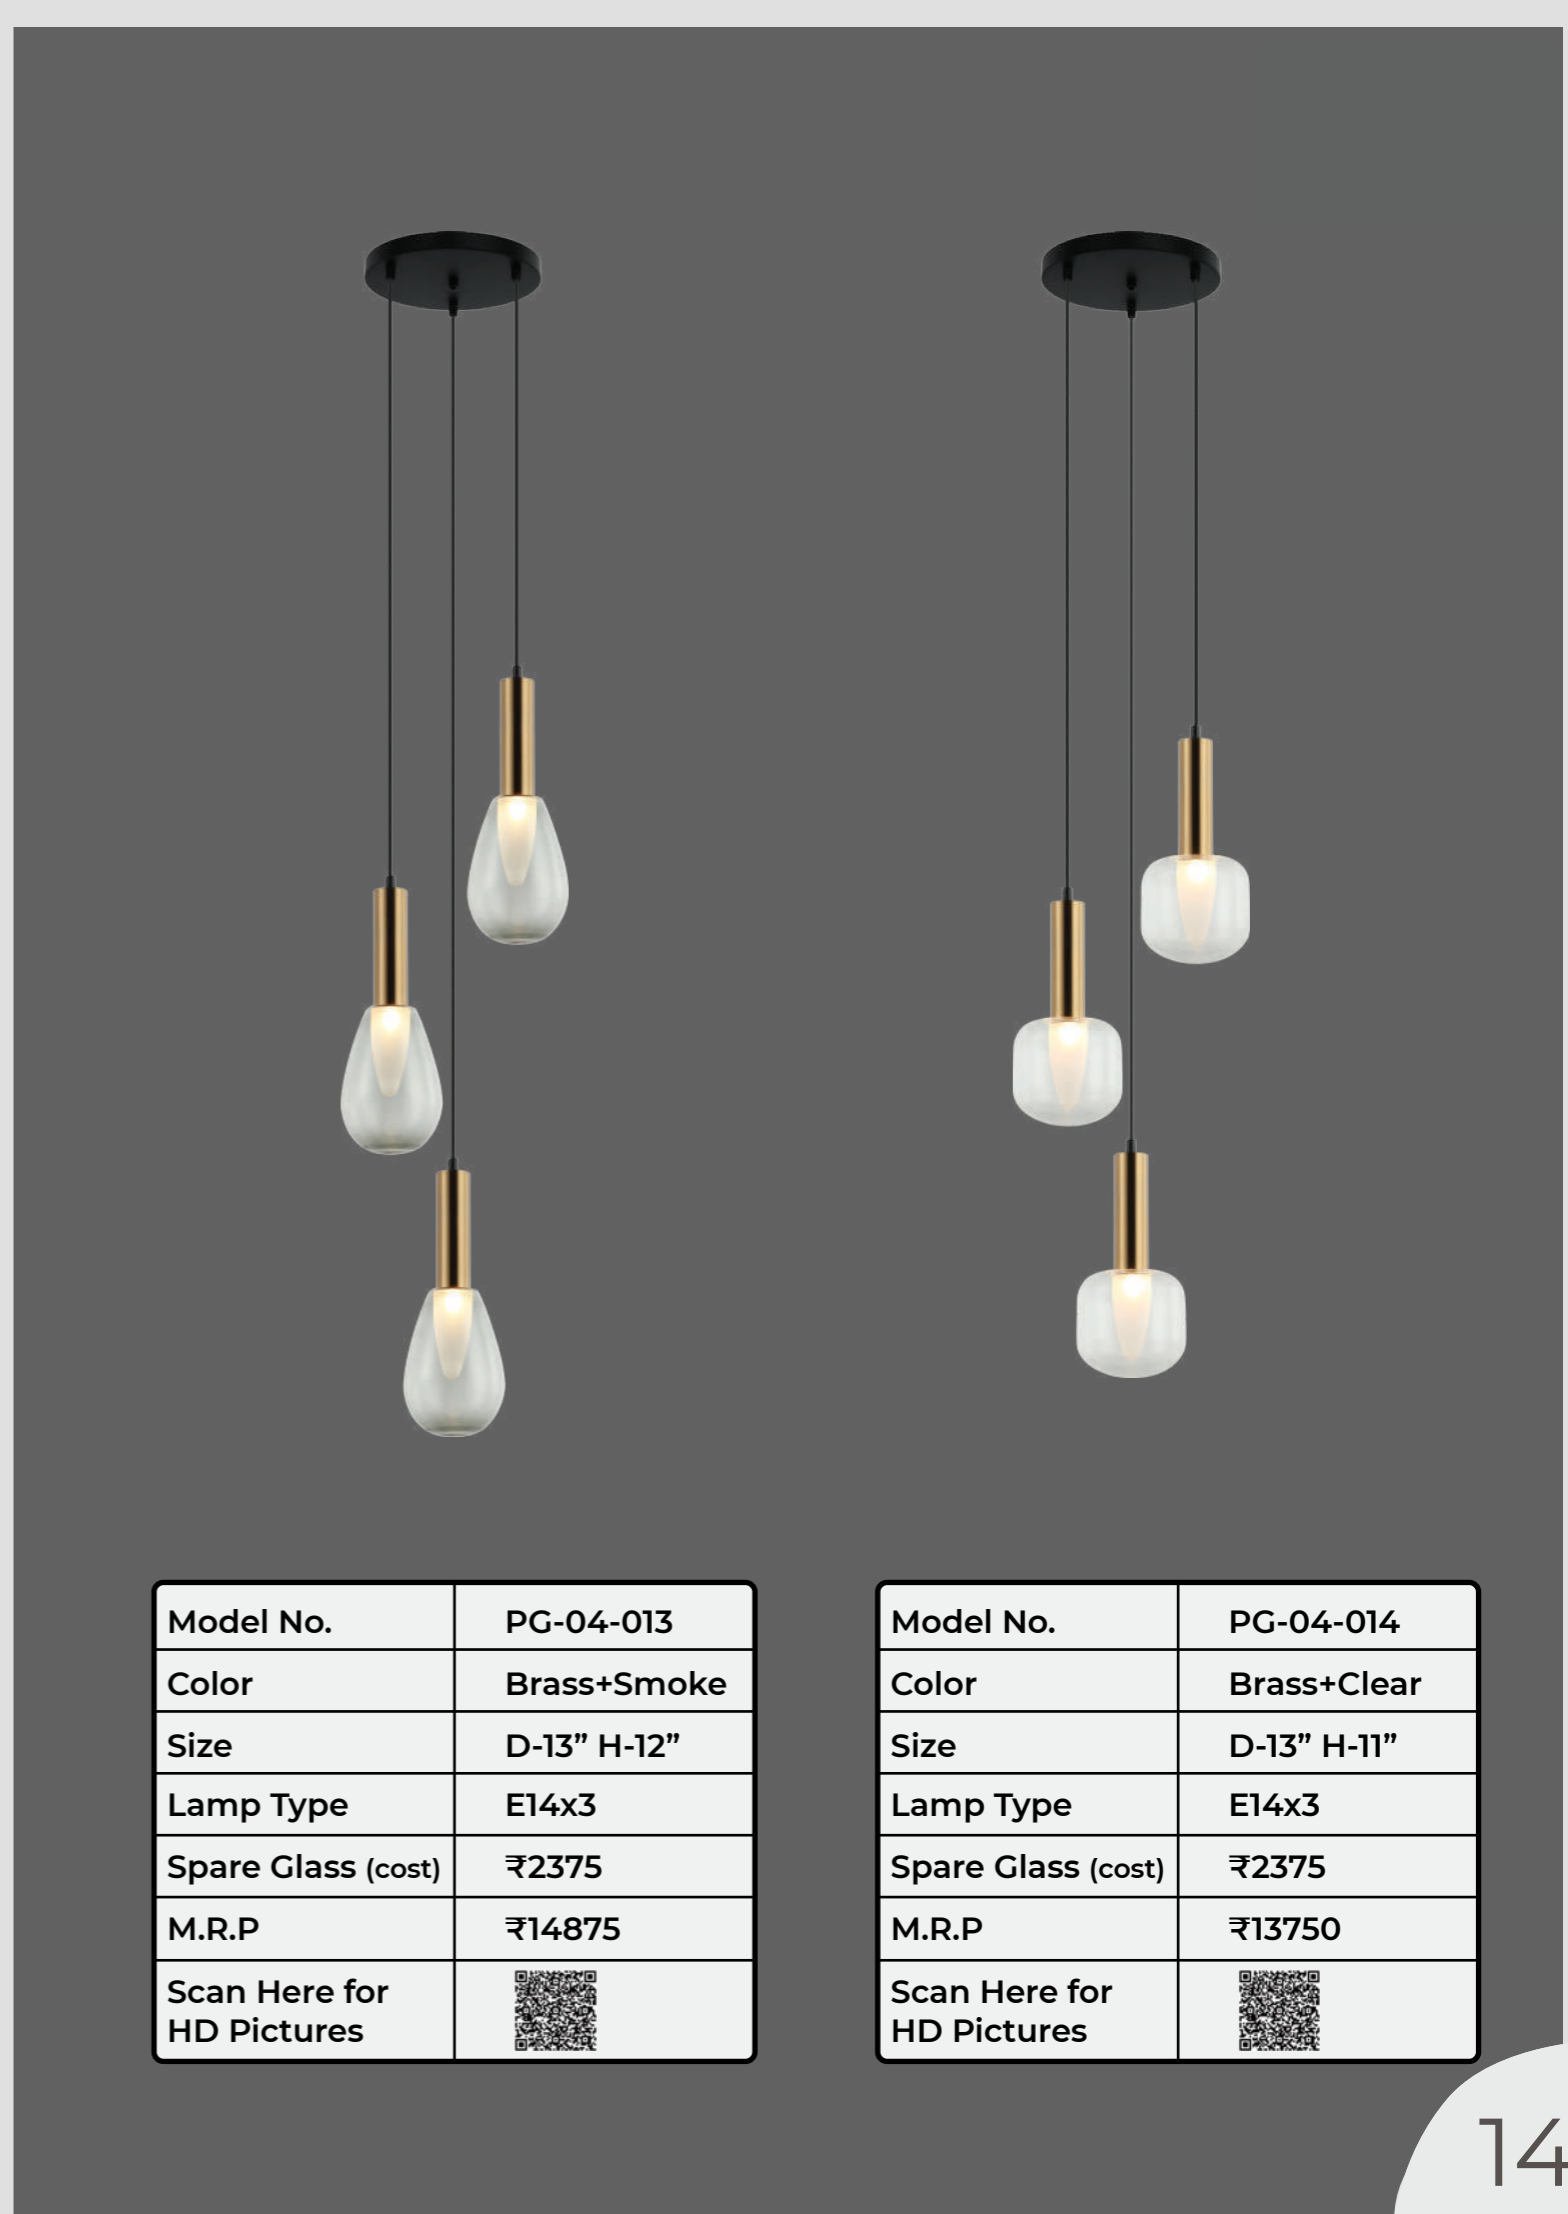

Model No.	PG-04-013
Color	Brass+Smoke
Size	D-13" H-12"
Lamp Type	E14x3
Spare Glass (cost)	₹2375
M.R.P	₹14875
Scan Here for HD Pictures	

Model No.	PG-04-014
Color	Brass+Clear
Size	D-13" H-11"
Lamp Type	E14x3
Spare Glass (cost)	₹2375
M.R.P	₹13750
Scan Here for HD Pictures