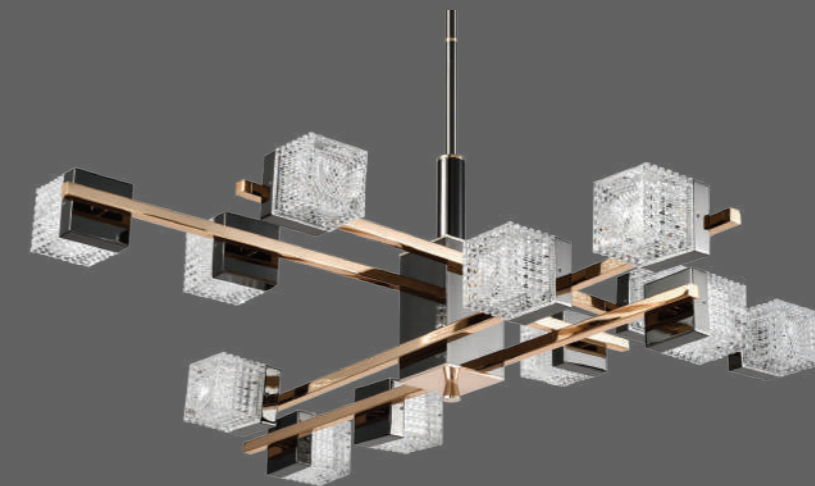

Model No.	AB-04-050
Color	Gold+Black
Size	L-36" W-36"
Lamp Type	3 in 1-96W
Spare Glass (cost)	₹1250
M.R.P	₹58875
New M.R.P	₹49062

Scan Here
for HD picture