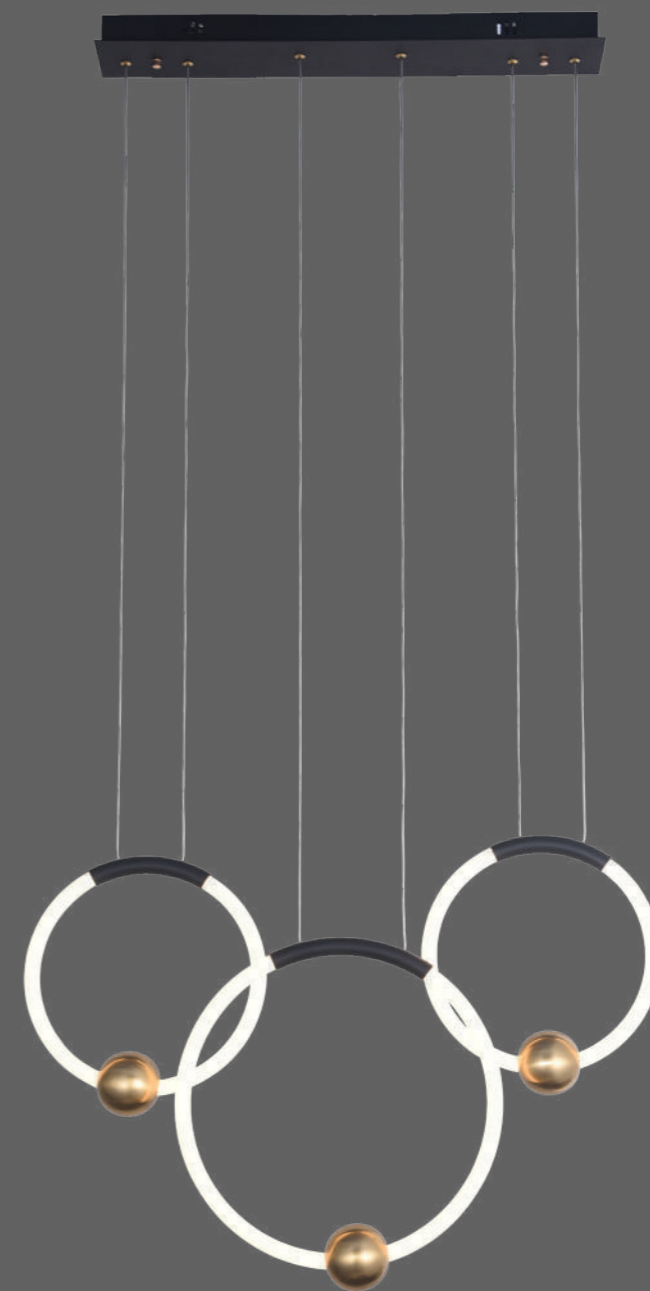

Model No.	BN-04-007
Color	Brass Finish
Size	D-32" H-34"
Lamp Type	3in1-40W
Spare Glass (cost)	₹1000
M.R.P	₹23625
New M.R.P	₹19687

Scan Here
for HD picture