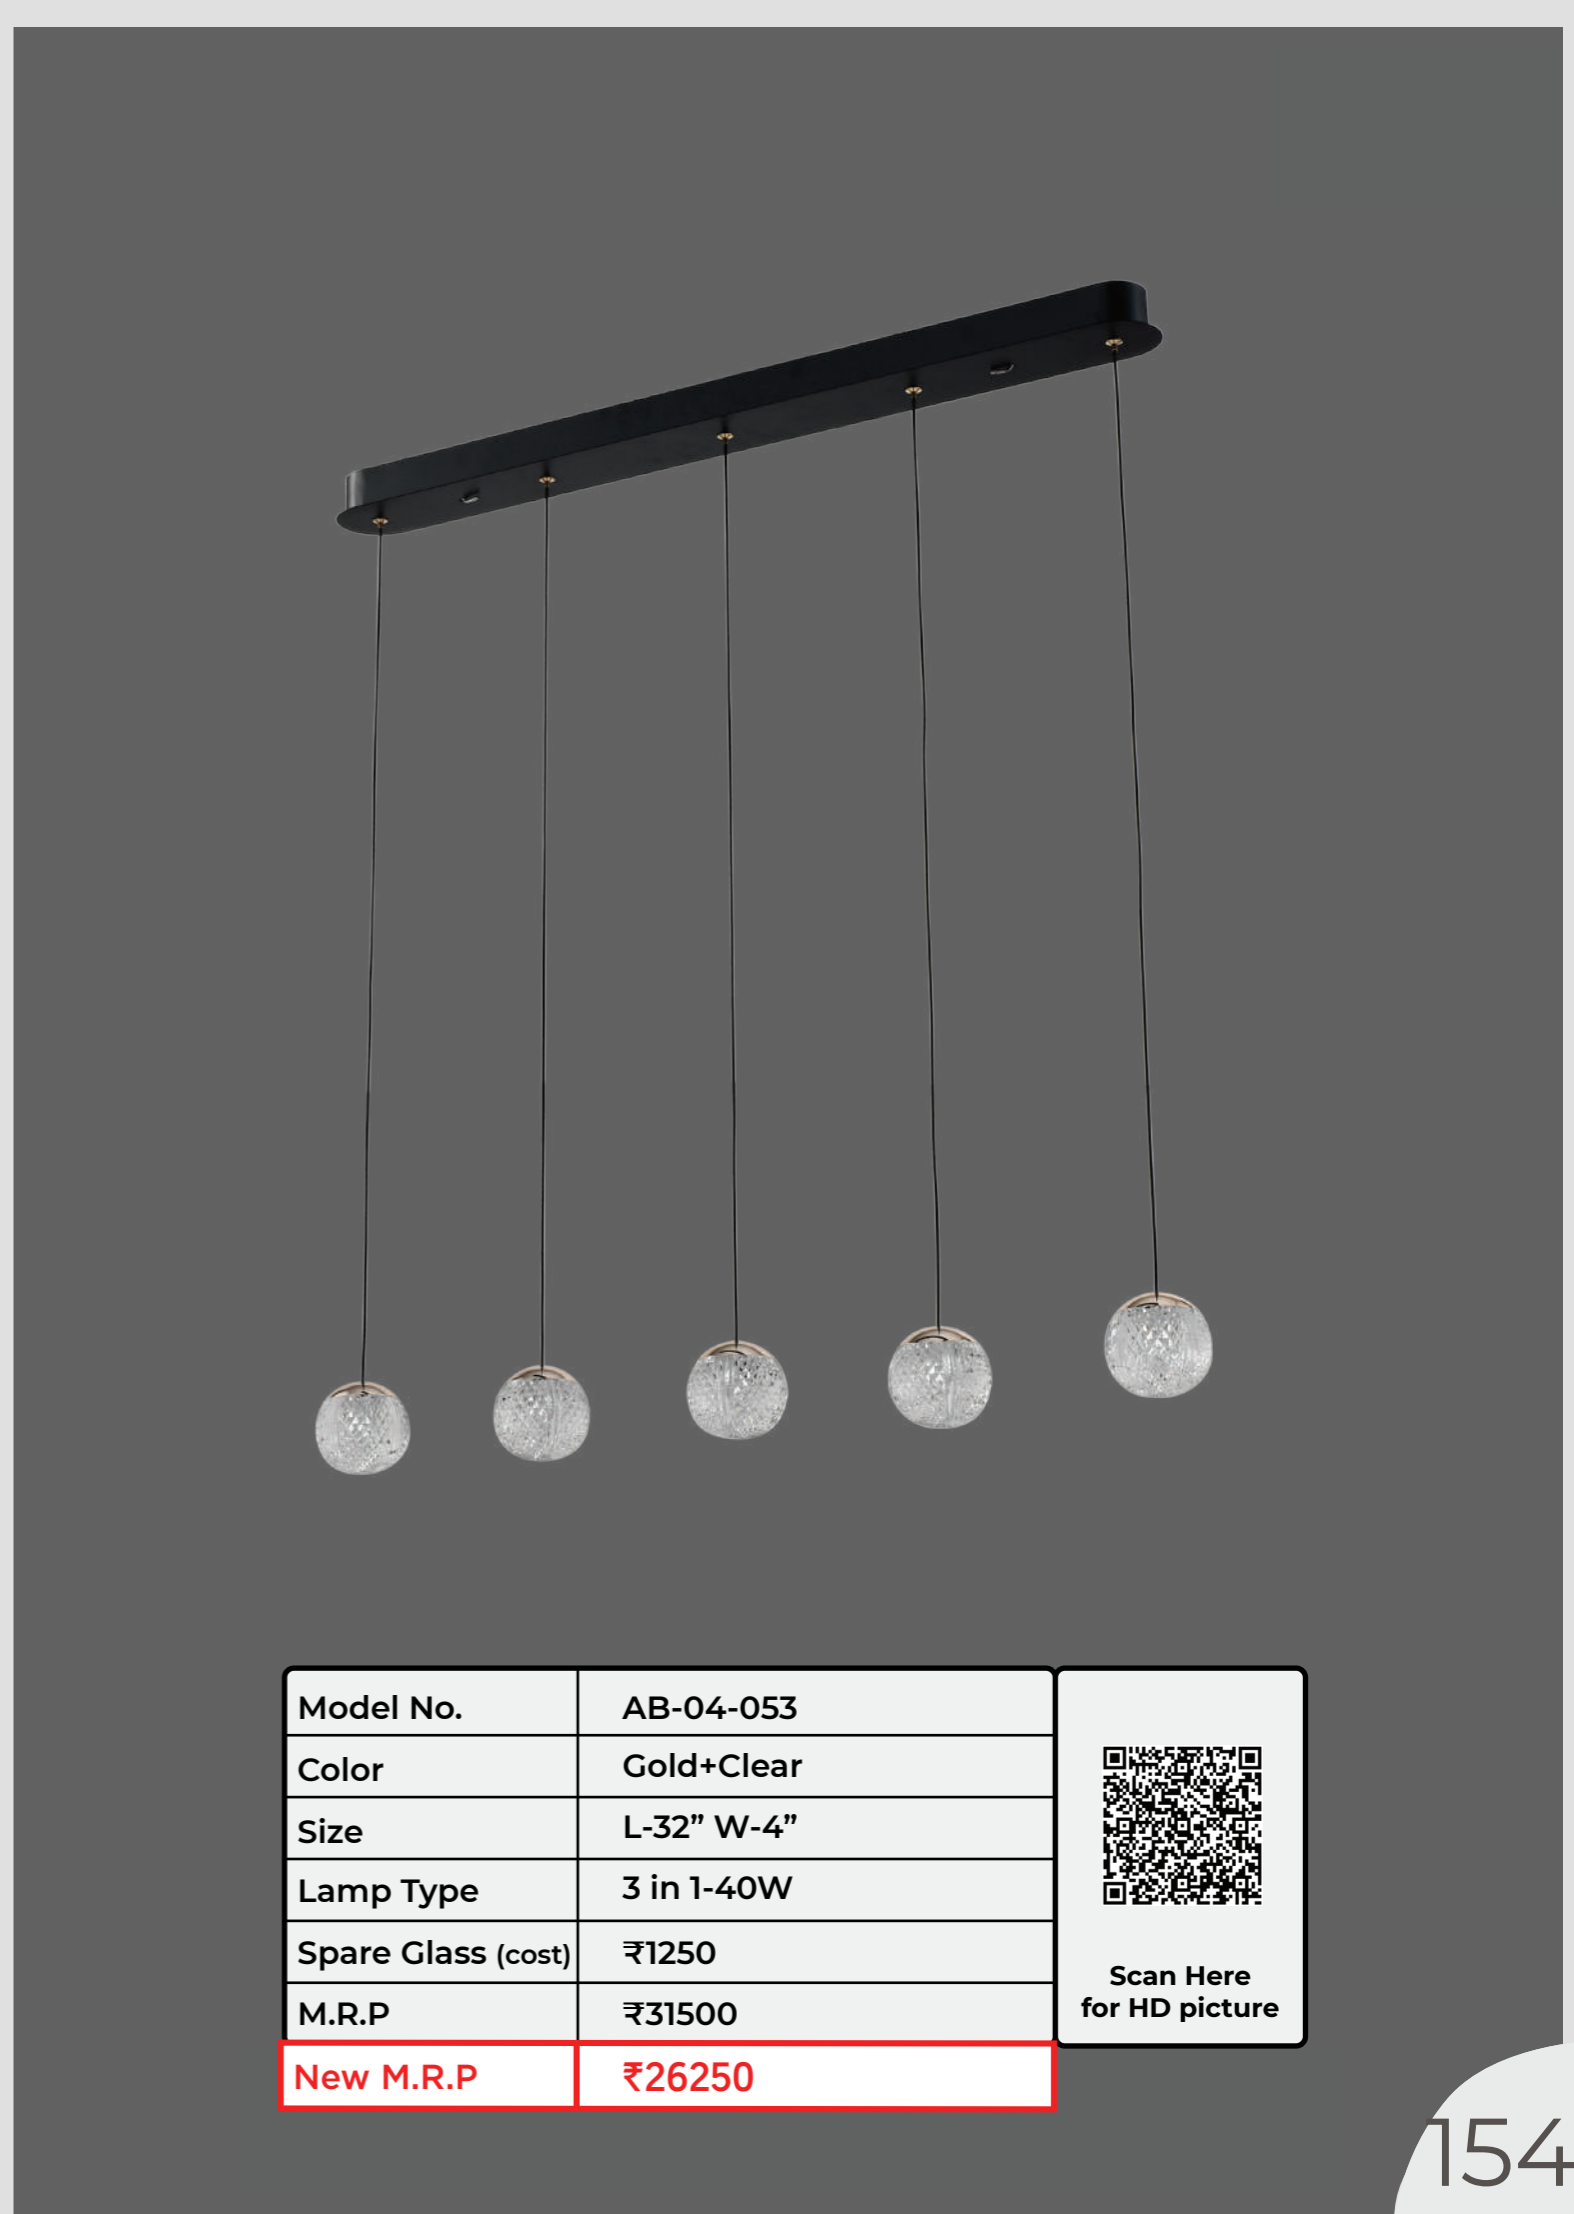

Model No.	AB-04-053
Color	Gold+Clear
Size	L-32" W-4"
Lamp Type	3 in 1-40W
Spare Glass (cost)	₹1250
M.R.P	₹31500
New M.R.P	₹26250

Scan Here
for HD picture