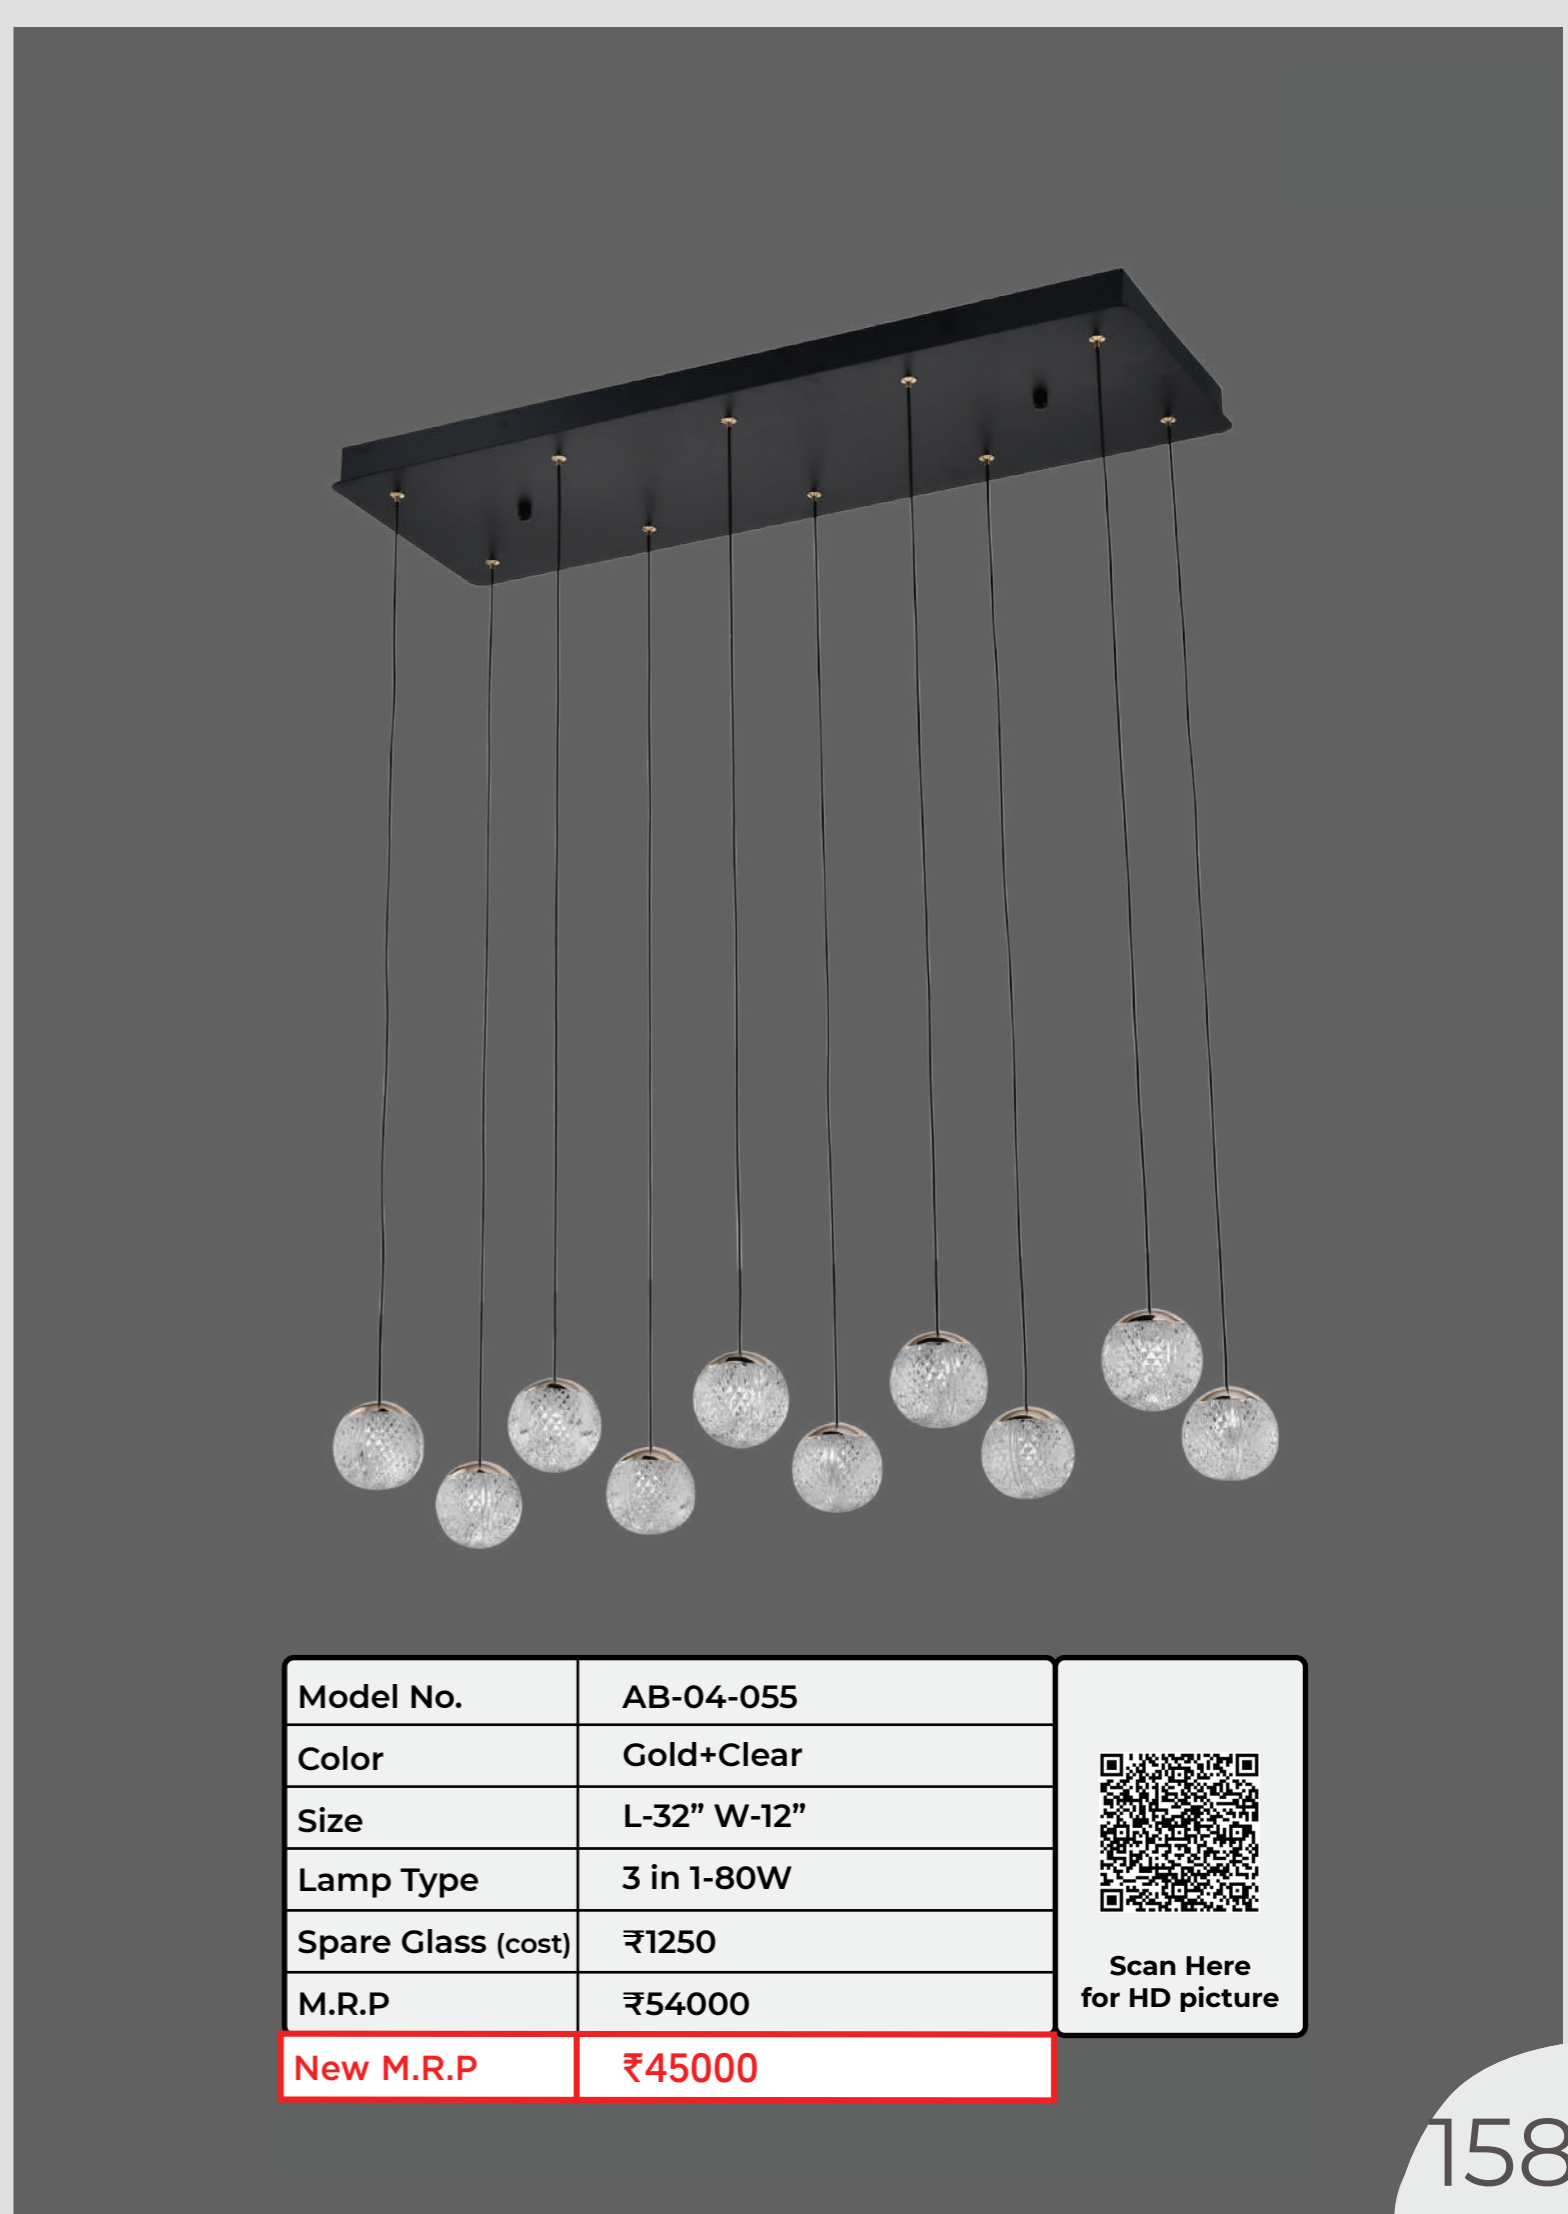

Model No.	AB-04-053
Color	Gold+Clear
Size	L-32" W-4"
Lamp Type	3 in 1-40W
Spare Glass (cost)	₹1250
M.R.P	₹31500
New M.R.P	₹26250

Scan Here
for HD picture

Model No.	AB-04-054
Color	Gold+Clear
Size	D-20" H-82"
Lamp Type	3 in 1-96W
Spare Glass (cost)	₹1250
M.R.P	₹61250
New M.R.P	₹51250

Scan Here
for HD picture

Model No.	AB-04-055
Color	Gold+Clear
Size	L-32" W-12"
Lamp Type	3 in 1-80W
Spare Glass (cost)	₹1250
M.R.P	₹54000
New M.R.P	₹45000

Scan Here
for HD picture

Model No.	AB-04-056
Color	Gold+Clear
Size	D-24" H-52"
Lamp Type	3 in 1-104W
Spare Glass (cost)	₹1250
M.R.P	₹65250
New M.R.P	₹54375