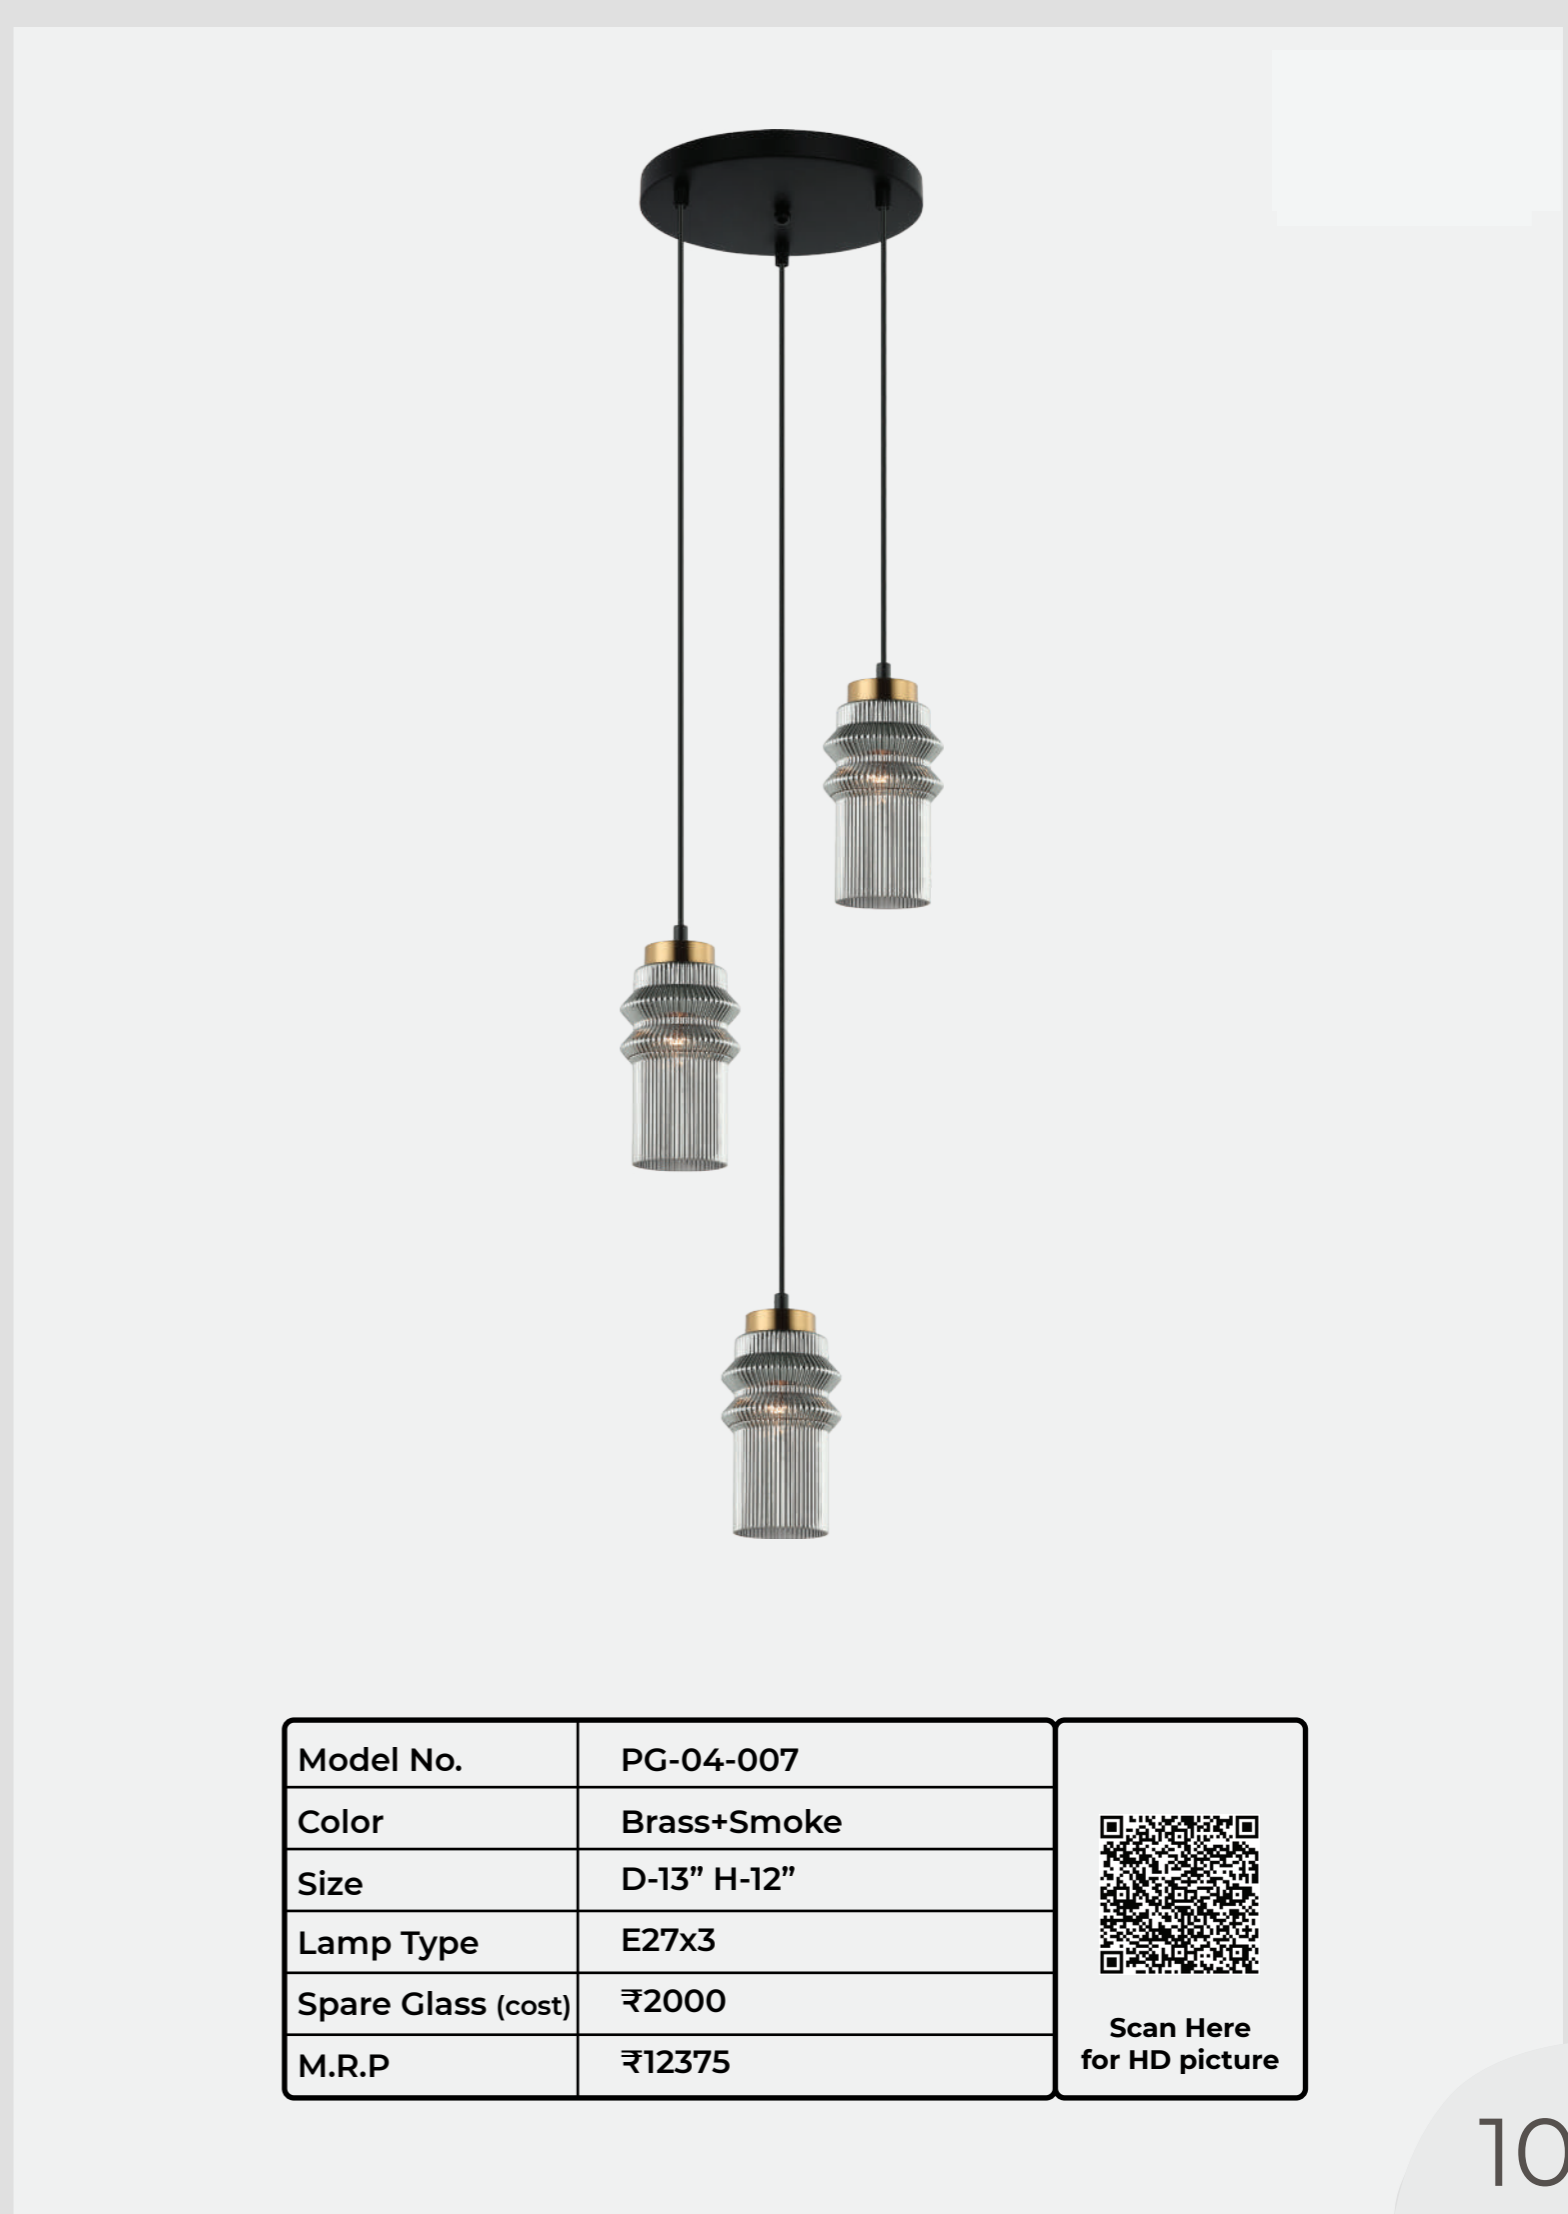

Model No.	PG-04-007	 Scan Here for HD picture
Color	Brass+Smoke	
Size	D-13" H-12"	
Lamp Type	E27x3	
Spare Glass (cost)	₹2000	
M.R.P	₹12375