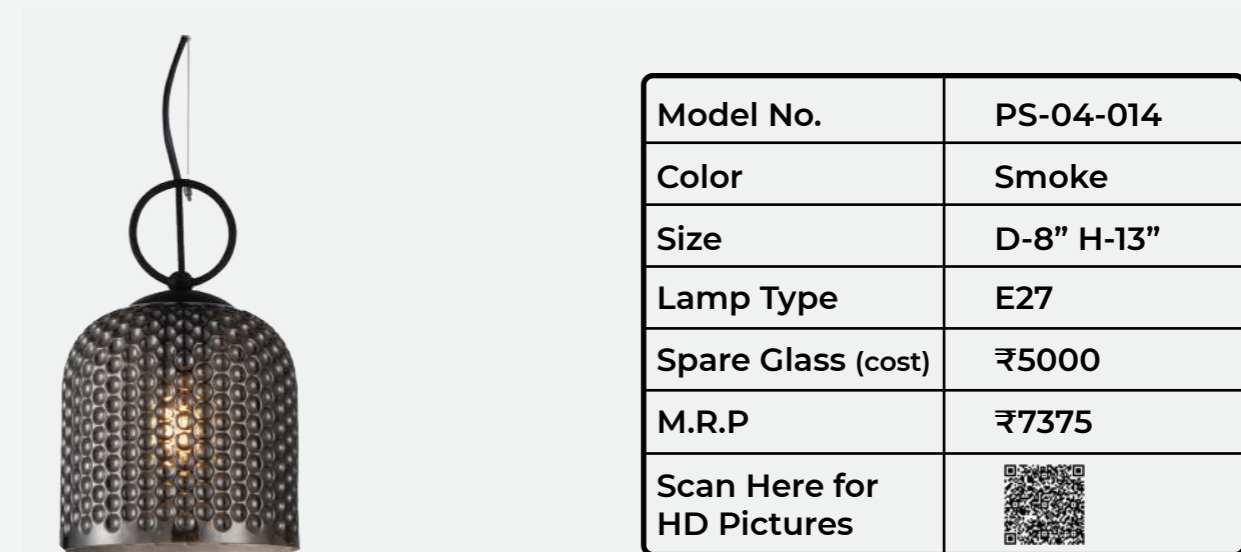

Model No.	PS-04-014
Color	Smoke
Size	D-8" H-13"
Lamp Type	E27
Spare Glass (cost)	₹5000
M.R.P	₹7375
Scan Here for HD Pictures