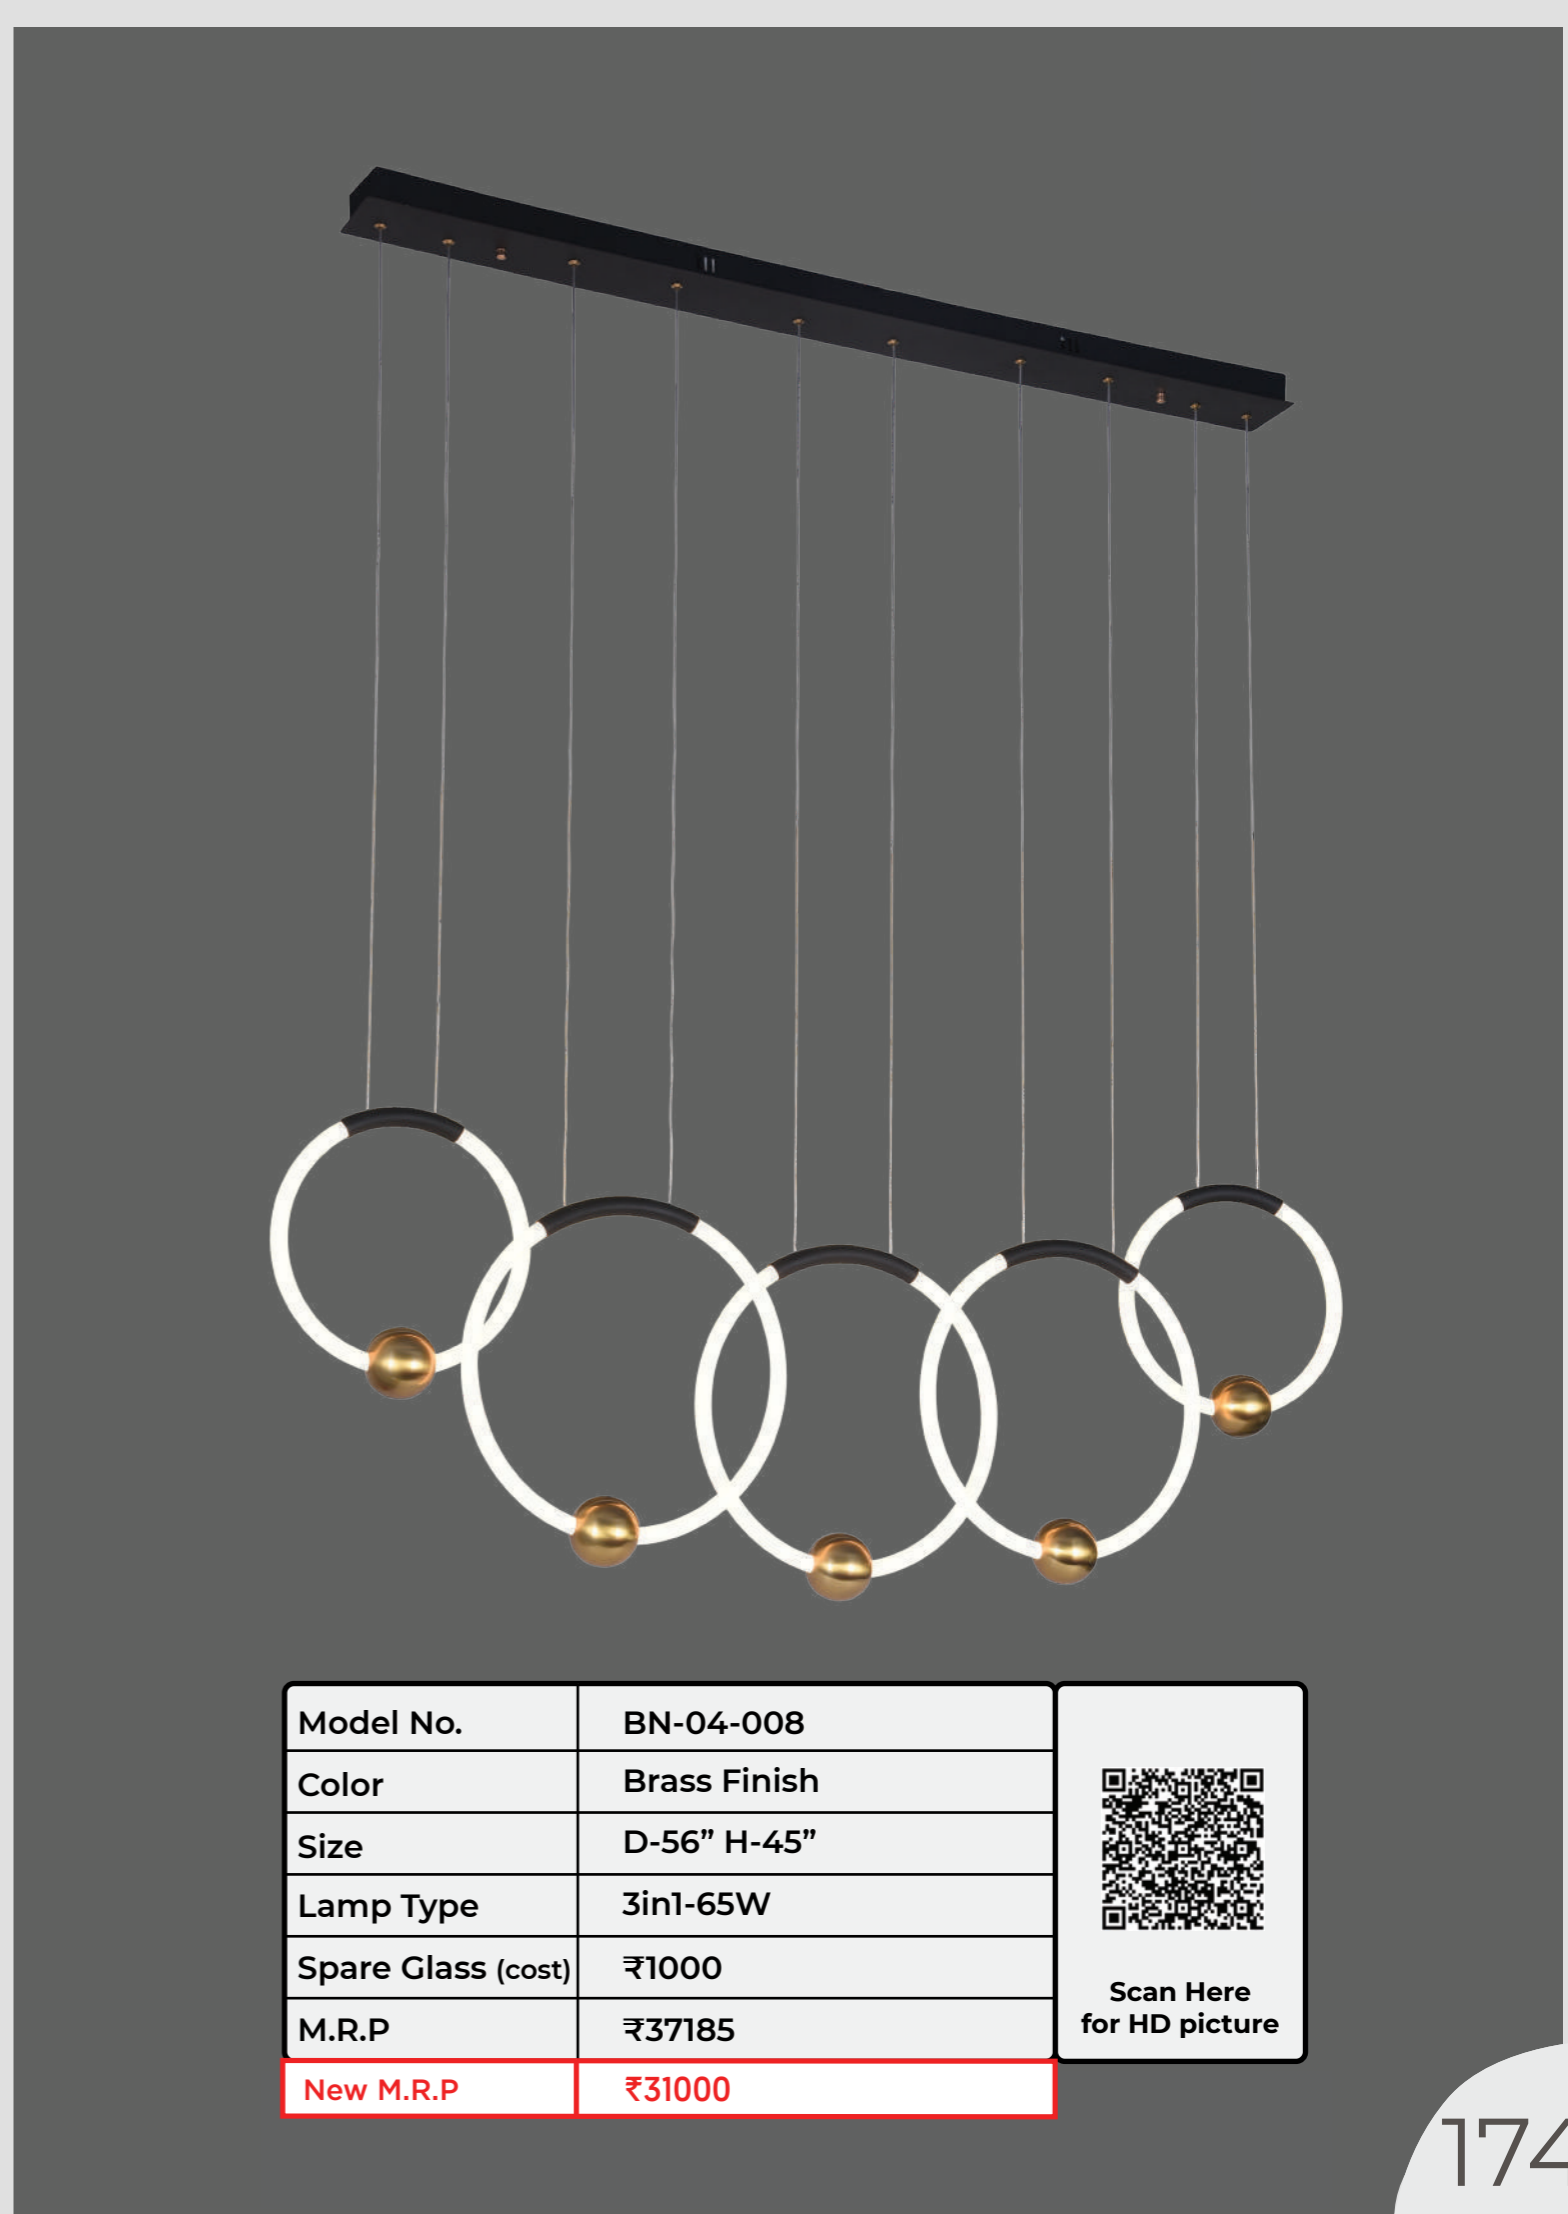

Model No.	BN-04-008
Color	Brass Finish
Size	D-56" H-45"
Lamp Type	3in1-65W
Spare Glass (cost)	₹1000
M.R.P	₹37185
New M.R.P	₹31000

Scan Here
for HD picture