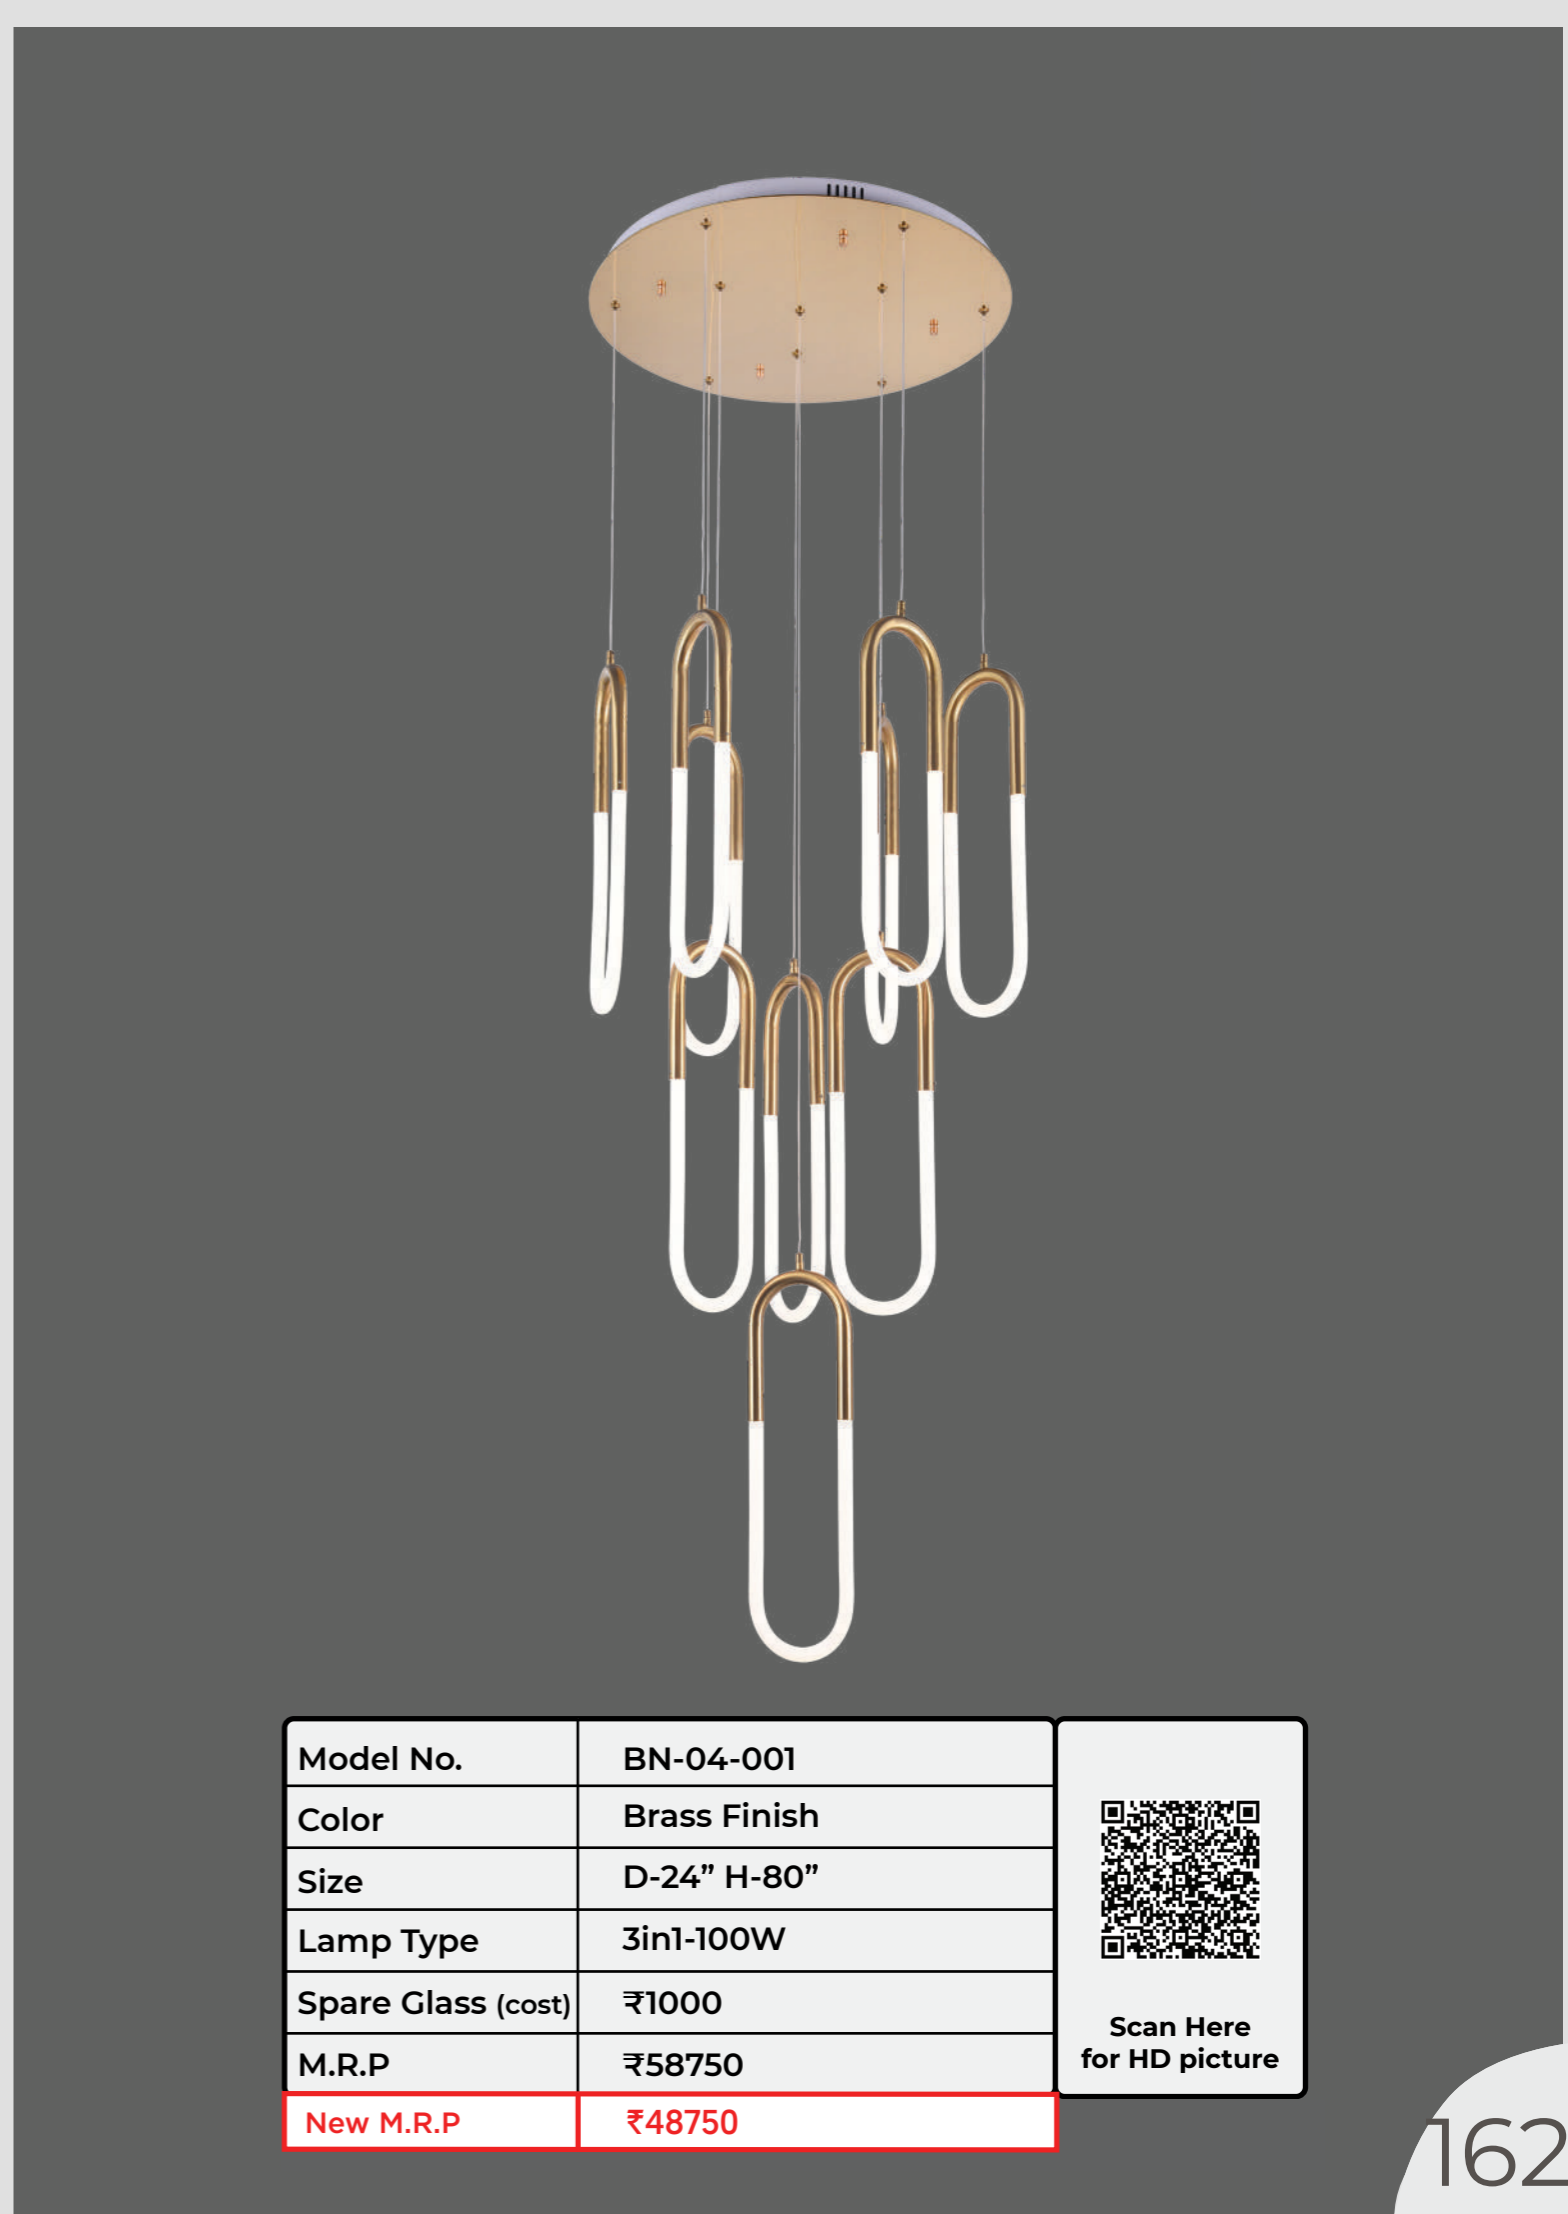

Model No.	BN-04-001
Color	Brass Finish
Size	D-24" H-80"
Lamp Type	3in1-100W
Spare Glass (cost)	₹1000
M.R.P	₹58750
New M.R.P	₹48750

Scan Here
for HD picture