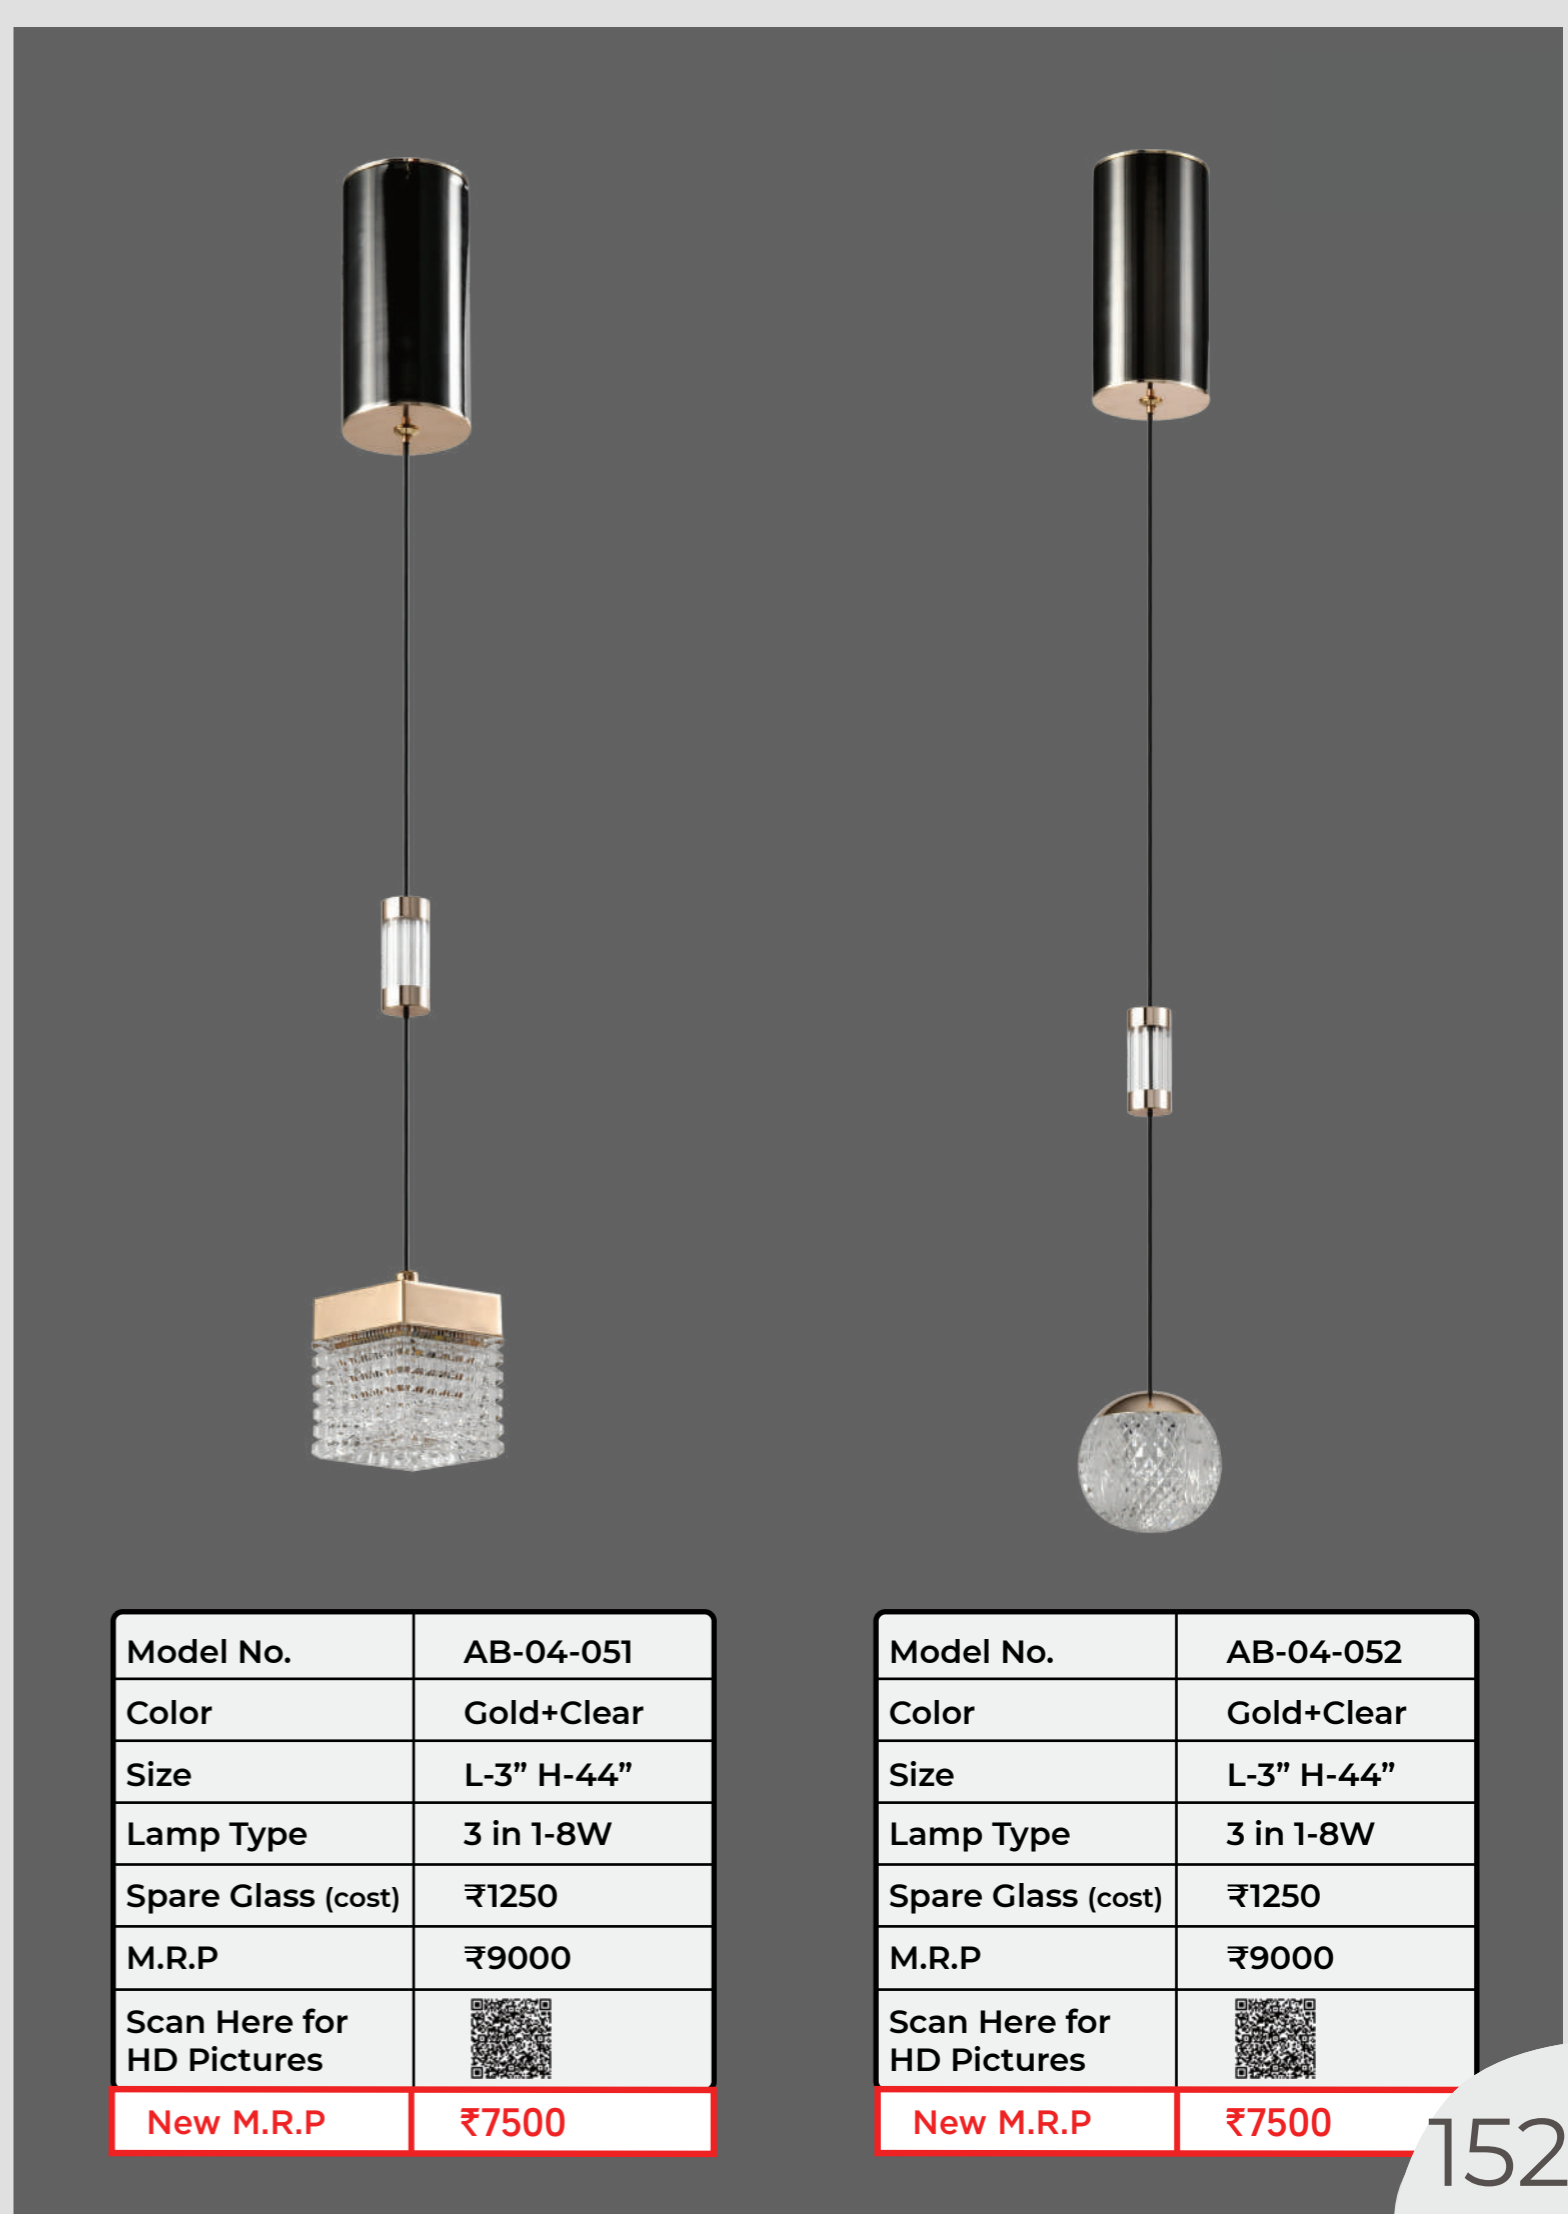

Scan Here
for HD picture

Model No.	AB-04-049
Color	Gold+Black
Size	L-28" W-28"
Lamp Type	3 in 1-64W
Spare Glass (cost)	₹1250
M.R.P	₹49750
New M.R.P	₹41500

Scan Here
for HD picture

Model No.	AB-04-050
Color	Gold+Black
Size	L-36" W-36"
Lamp Type	3 in 1-96W
Spare Glass (cost)	₹1250
M.R.P	₹58875
New M.R.P	₹49062

Scan Here
for HD picture

Model No.	AB-04-051
Color	Gold+Clear
Size	L-3" H-44"
Lamp Type	3 in 1-8W
Spare Glass (cost)	₹1250
M.R.P	₹9000
Scan Here for HD Pictures	
New M.R.P	₹7500

Model No.	AB-04-052
Color	Gold+Clear
Size	L-3" H-44"
Lamp Type	3 in 1-8W
Spare Glass (cost)	₹1250
M.R.P	₹9000
Scan Here for HD Pictures	
New M.R.P	₹7500

Model No.	AB-04-053
Color	Gold+Clear
Size	L-32" W-4"
Lamp Type	3 in 1-40W
Spare Glass (cost)	₹1250
M.R.P	₹31500
New M.R.P	₹26250

Scan Here
for HD picture

Model No.	AB-04-054
Color	Gold+Clear
Size	D-20" H-82"
Lamp Type	3 in 1-96W
Spare Glass (cost)	₹1250
M.R.P	₹61250
New M.R.P	₹51250