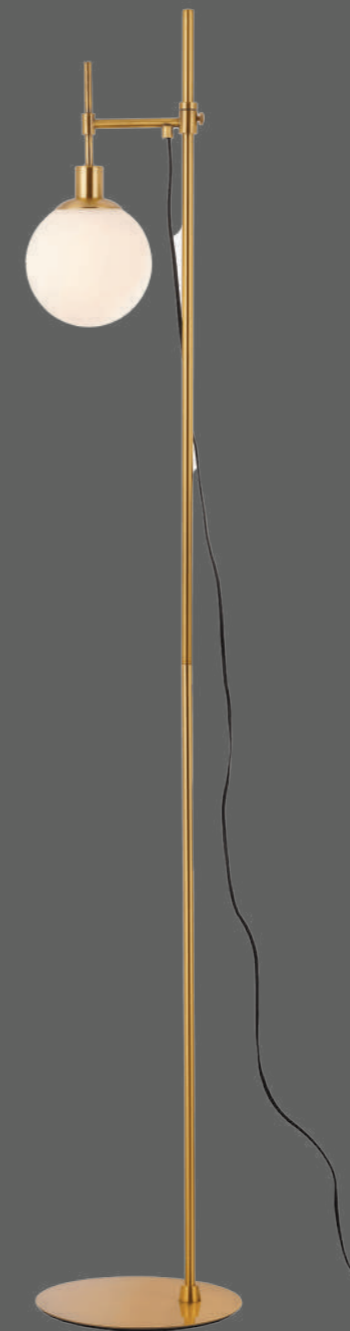

Model No.	PS-04-015
Color	Clear
Size	D-8" H-13"
Lamp Type	E27
Spare Glass (cost)	₹5000
M.R.P	₹7375
Scan Here for HD Pictures	

Model No.	PS-04-017
Color	Smoke
Size	D-6" H-18"
Lamp Type	E27
Spare Glass (cost)	₹5000
M.R.P	₹7375
Scan Here for HD Pictures	

Model No.	PS-04-019
Color	Smoke
Size	D-17" H-8"
Lamp Type	E27x3
Spare Glass (cost)	₹12500
M.R.P	₹18750
New M.R.P	₹15625

Model No.	PS-04-021
Color	Smoke
Size	D-13" H-6"
Lamp Type	E27x2
Spare Glass (cost)	₹7500
M.R.P	₹12375
New M.R.P	₹10312

Model No.	PS-04-020
Color	Amber
Size	D-17" H-8"
Lamp Type	E27x3
Spare Glass (cost)	₹12500
M.R.P	₹18750
New M.R.P	₹15625

Model No.	PS-04-022
Color	Amber
Size	D-13" H-6"
Lamp Type	E27x2
Spare Glass (cost)	₹7500
M.R.P	₹12375
New M.R.P	₹10312

Model No.	PS-04-023
Color	Brass
Size	L-10" H-66"
Lamp Type	E14
Spare Glass (cost)	₹2500
M.R.P	₹21250
Scan Here for HD Pictures	

Model No.	PS-04-024
Color	Brass
Size	L-10" H-26"
Lamp Type	E14
Spare Glass (cost)	₹2500
M.R.P	₹13750
Scan Here for HD Pictures	