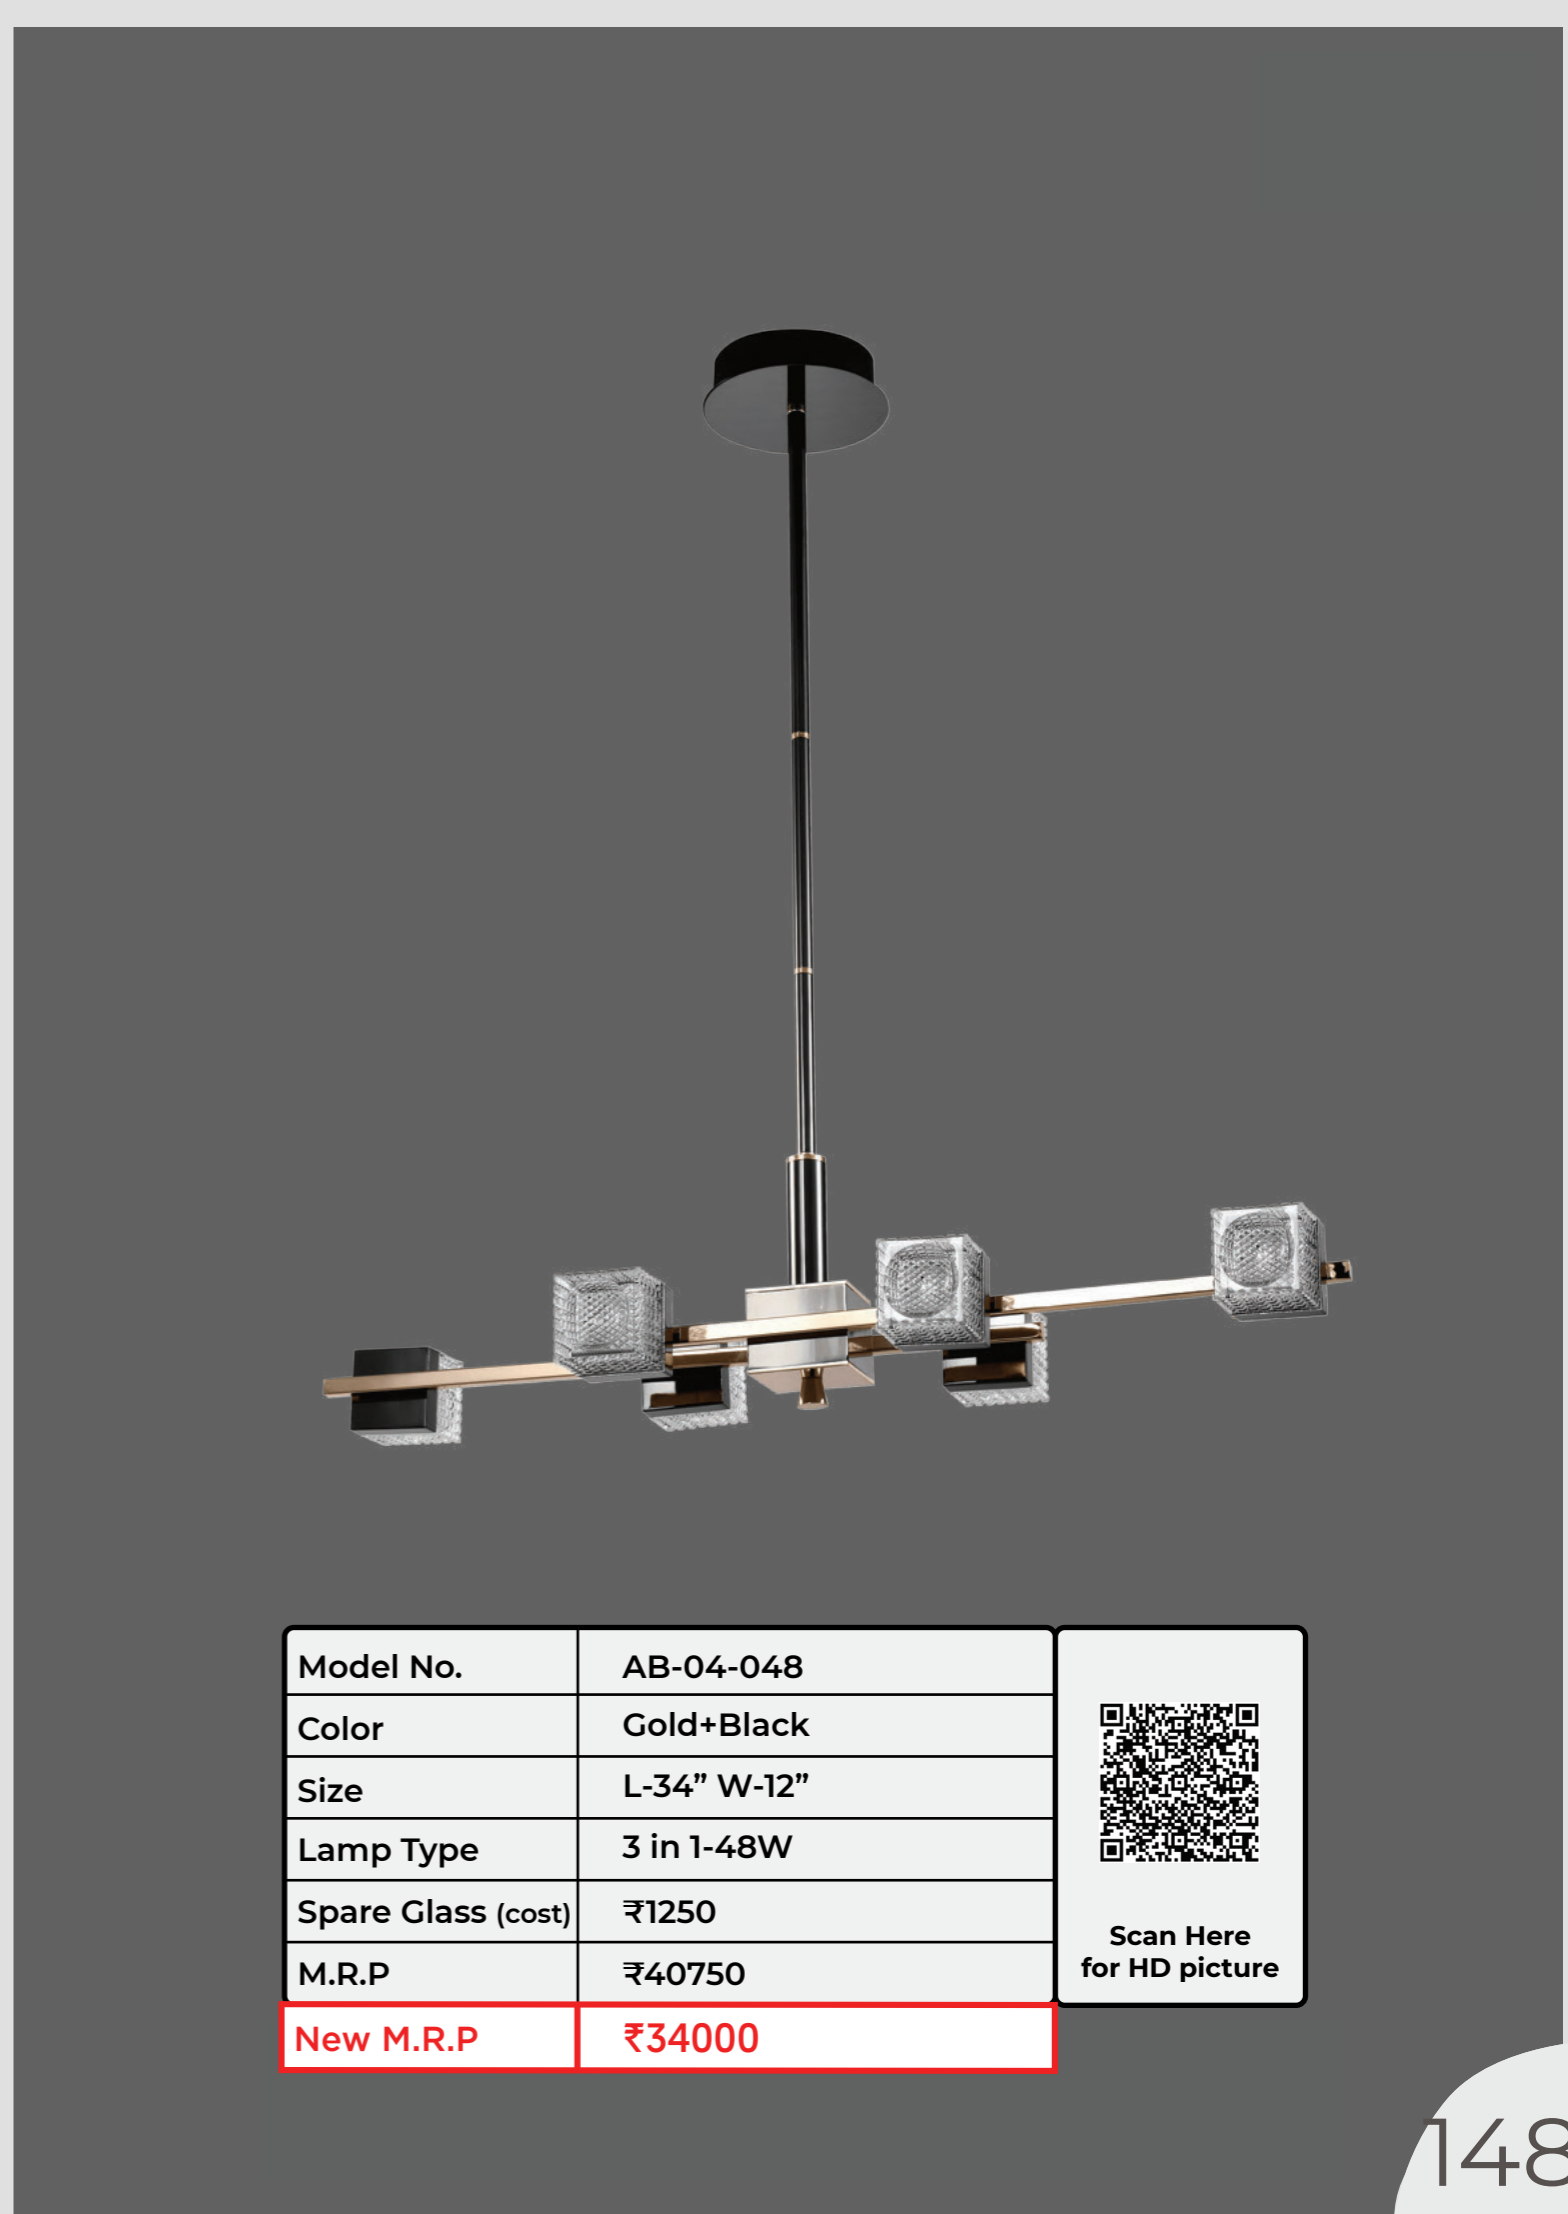

Scan Here
for HD picture

Model No.	AB-04-043
Color	Gold+Black
Size	D-20" H-88"
Lamp Type	3 in 1-96W
Spare Glass (cost)	₹1250
M.R.P	₹52500
New M.R.P	₹43750

Scan Here
for HD picture

Model No.	AB-04-044
Color	Gold+Black
Size	D-24" H-52"
Lamp Type	3 in 1-104W
Spare Glass (cost)	₹1250
M.R.P	₹54750
New M.R.P	₹45625

Scan Here
for HD picture

Model No.	AB-04-045
Color	Gold+Multi
Size	L-12" W-12" H-7"
Lamp Type	3 in 1-32W
Spare Glass (cost)	₹1250
M.R.P	₹29500
New M.R.P	₹24750

Scan Here
for HD picture

Model No.	AB-04-046
Color	Gold+Black
Size	L-20" W-20" H-7"
Lamp Type	3 in 1-72W
Spare Glass (cost)	₹1250
M.R.P	₹46250

Scan Here
for HD picture

Model No.	AB-04-047	 Scan Here for HD picture
Color	Gold+Black	
Size	L-38" W-20" H-7"	
Lamp Type	3 in 1-120W	
Spare Glass (cost)	₹1250	
M.R.P	₹67000	

Model No.	AB-04-048
Color	Gold+Black
Size	L-34" W-12"
Lamp Type	3 in 1-48W
Spare Glass (cost)	₹1250
M.R.P	₹40750
New M.R.P	₹34000