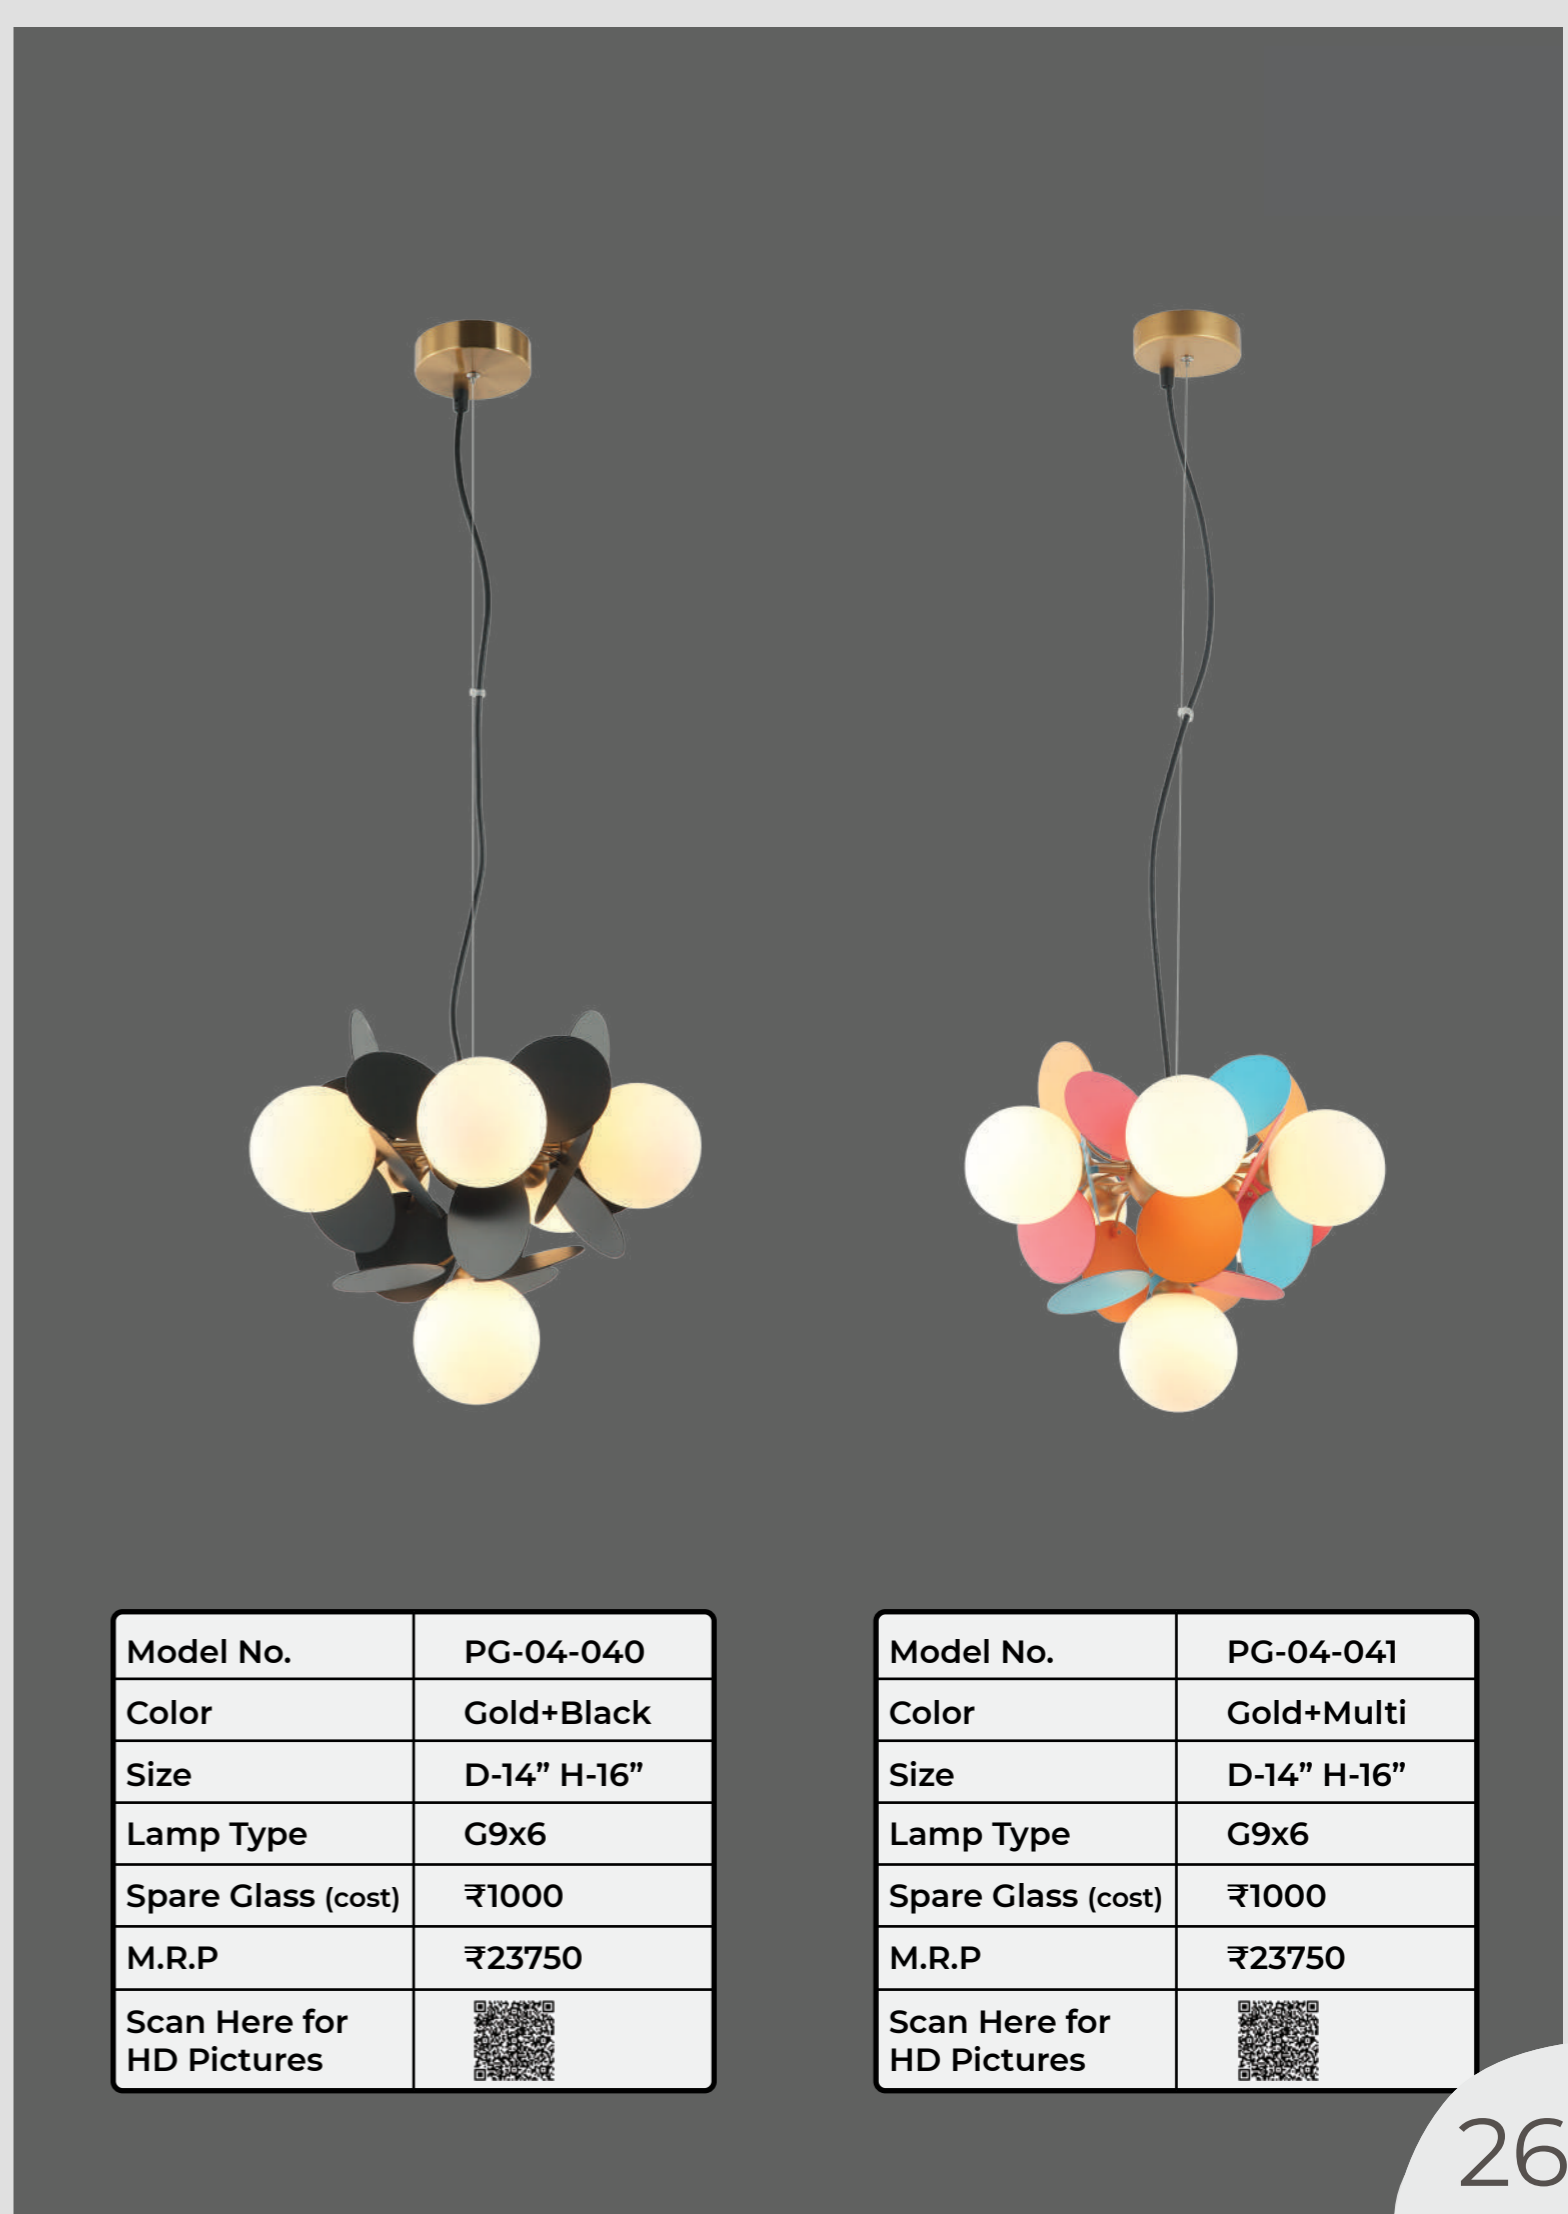

Model No.	PG-04-040
Color	Gold+Black
Size	D-14" H-16"
Lamp Type	G9x6
Spare Glass (cost)	₹1000
M.R.P	₹23750
Scan Here for HD Pictures	

Model No.	PG-04-041
Color	Gold+Multi
Size	D-14" H-16"
Lamp Type	G9x6
Spare Glass (cost)	₹1000
M.R.P	₹23750
Scan Here for HD Pictures