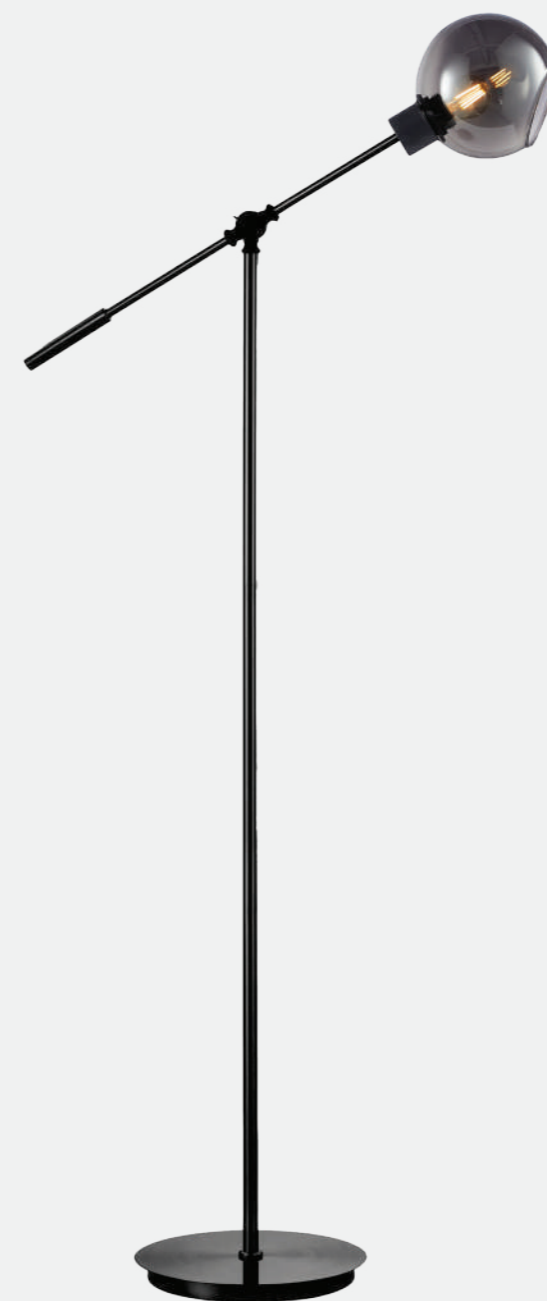

Scan Here
for HD picture

Model No.	BN-04-014
Color	Brass Finish
Size	D-22" H-24"
Lamp Type	3in1-45W
Spare Glass (cost)	₹1000
M.R.P	₹21250
New M.R.P	₹17750

Scan Here
for HD picture

Model No.	BN-04-015
Color	Brass Finish
Size	D-22" H-27"
Lamp Type	3in1-37W
Spare Glass (cost)	₹1000
M.R.P	₹18750

Scan Here
for HD picture

Model No.	TR-04-001	 Scan Here for HD picture
Color	Black+Smoke	
Size	L-28" H-23"	
Lamp Type	E27	
Spare Glass (cost)	₹2500	
M.R.P	₹9875	

Model No.	TR-04-002	 Scan Here for HD picture
Color	Brass+Amber	
Size	L-28" H-23"	
Lamp Type	E27	
Spare Glass (cost)	₹2500	
M.R.P	₹12375	

Model No.	TR-04-003
Color	Black+Smoke
Size	L-28" H-59"
Lamp Type	E27
Spare Glass (cost)	₹2500
M.R.P	₹16250
Scan Here for HD Pictures	

Model No.	TR-04-004
Color	Brass+Amber
Size	L-28" H-59"
Lamp Type	E27
Spare Glass (cost)	₹2500
M.R.P	₹20000
Scan Here for HD Pictures	