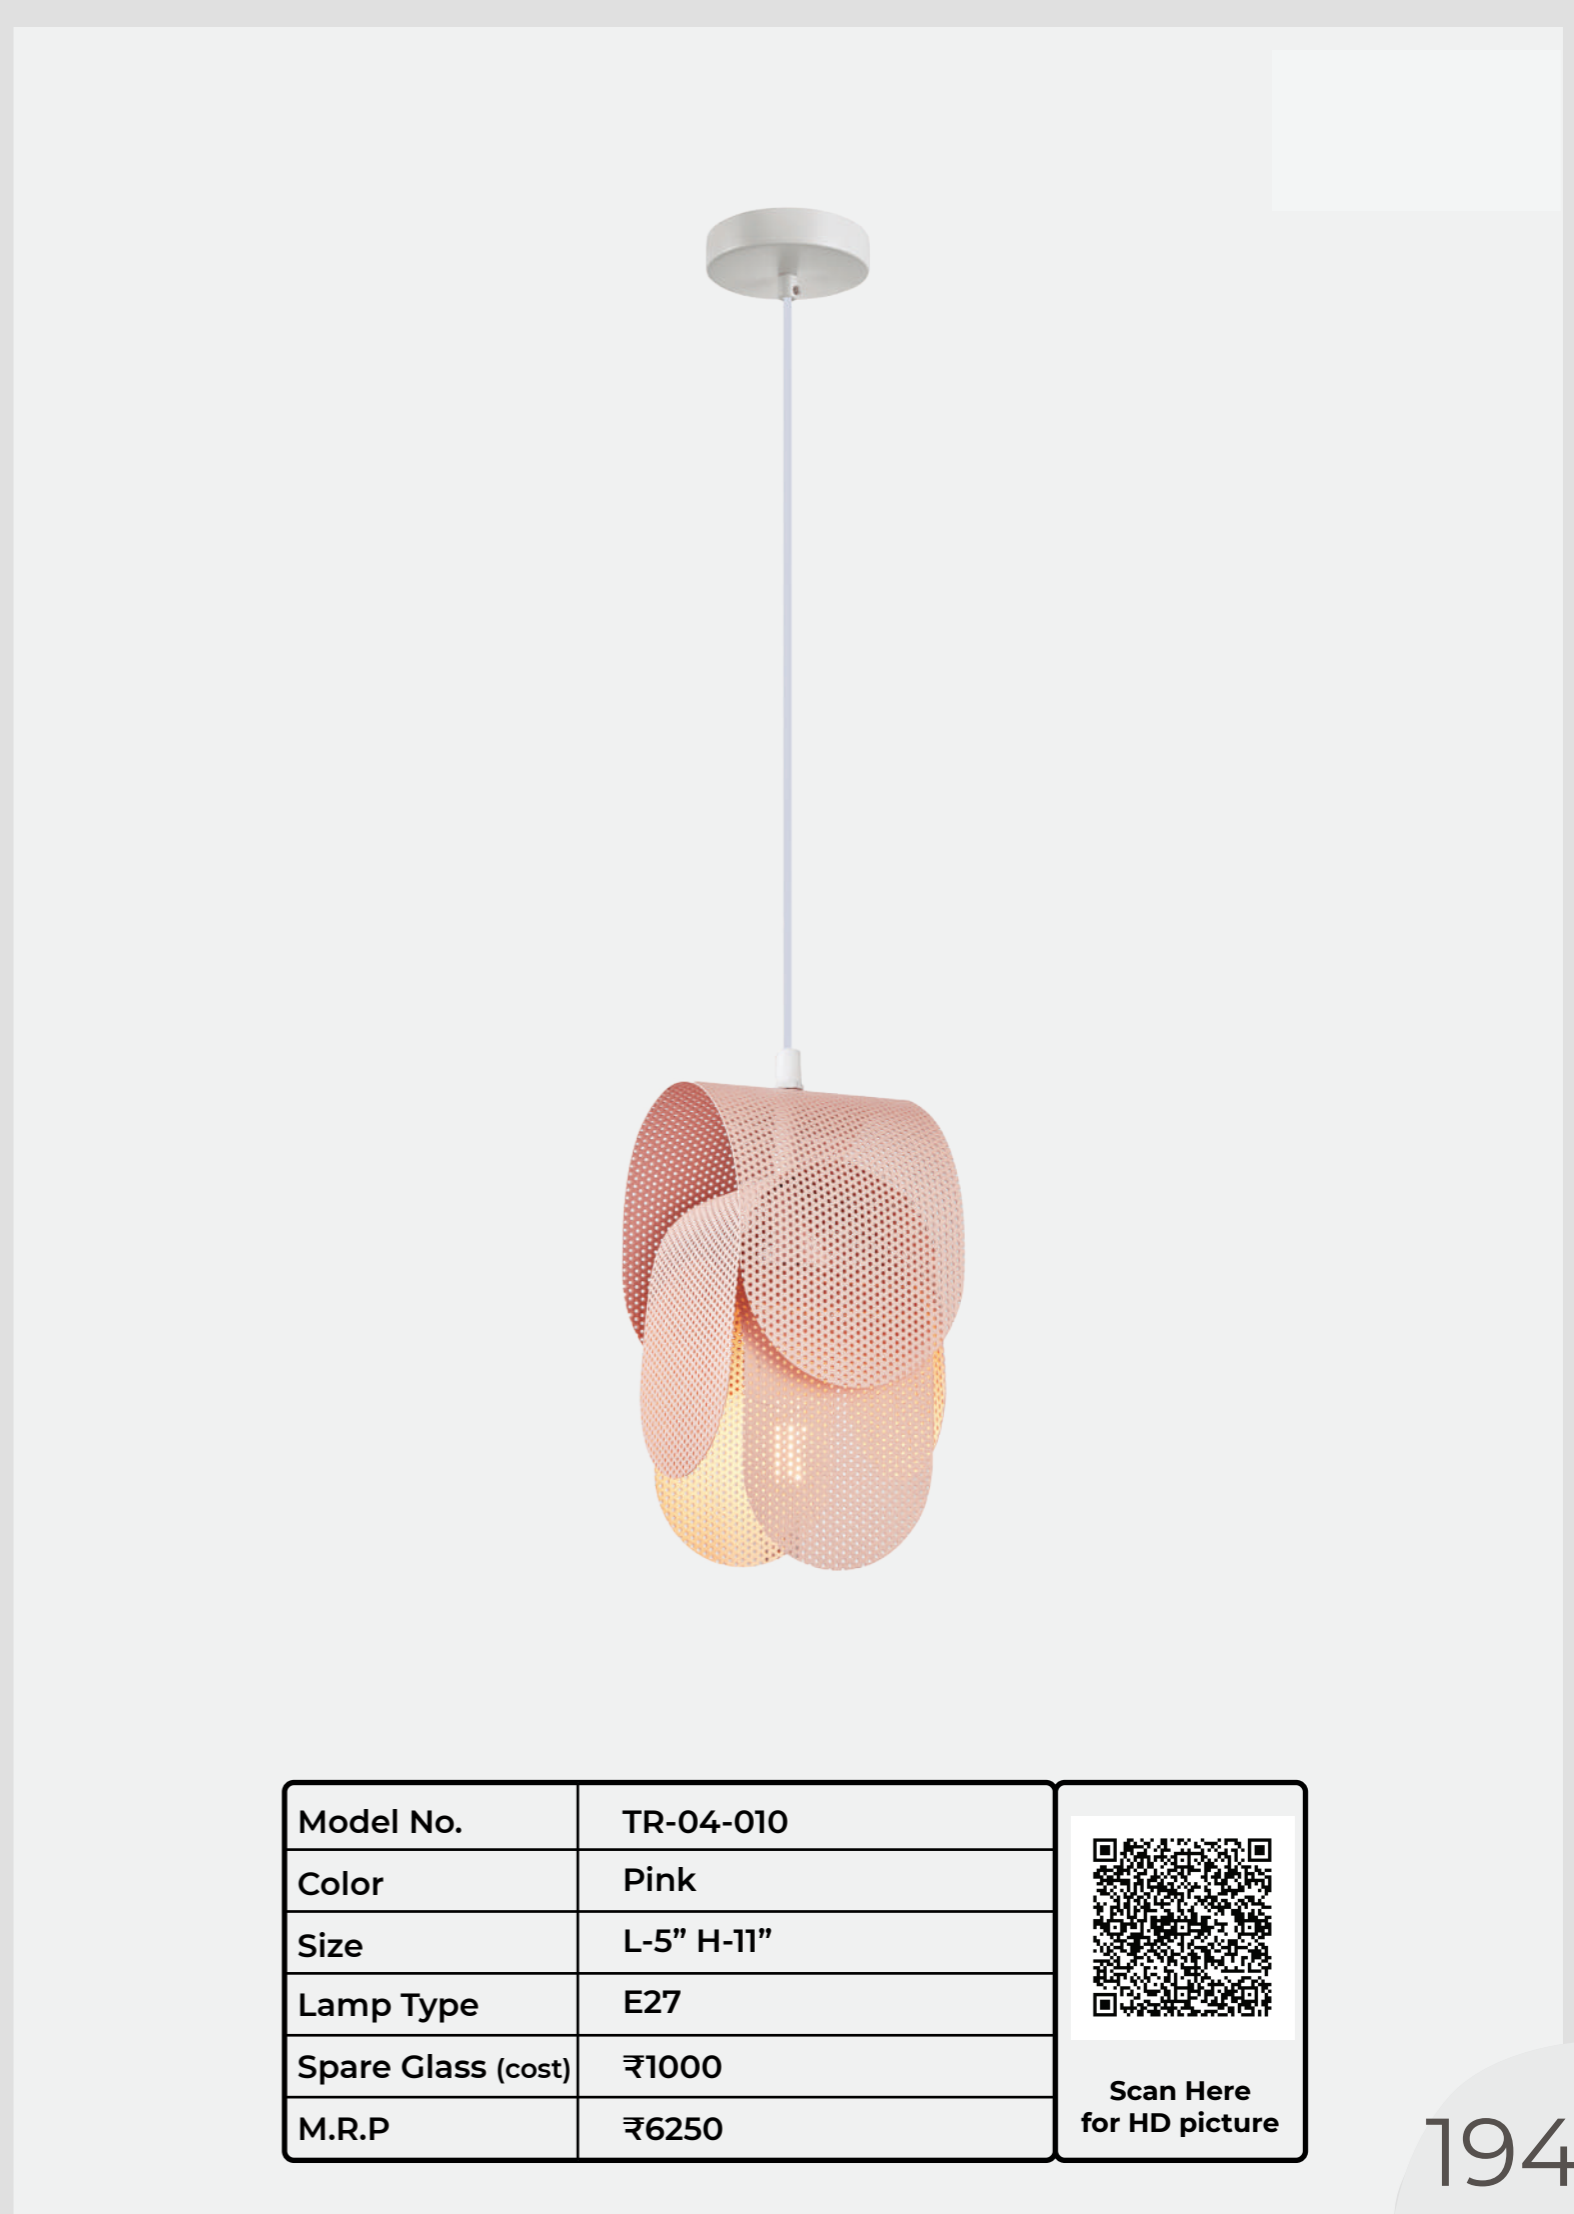

Model No.	TR-04-010
Color	Pink
Size	L-5" H-11"
Lamp Type	E27
Spare Glass (cost)	₹1000
M.R.P	₹6250

Scan Here
for HD picture