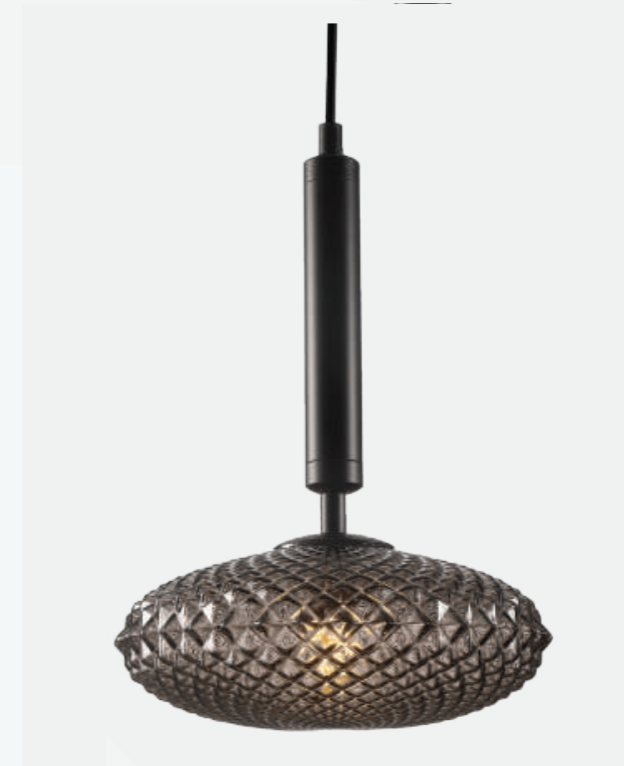

Model No.	TR-04-008
Color	Black+Smoke
Size	D-9" H-14"
Lamp Type	E27
Spare Glass (cost)	₹4875
M.R.P	₹8750
Scan Here for HD Pictures