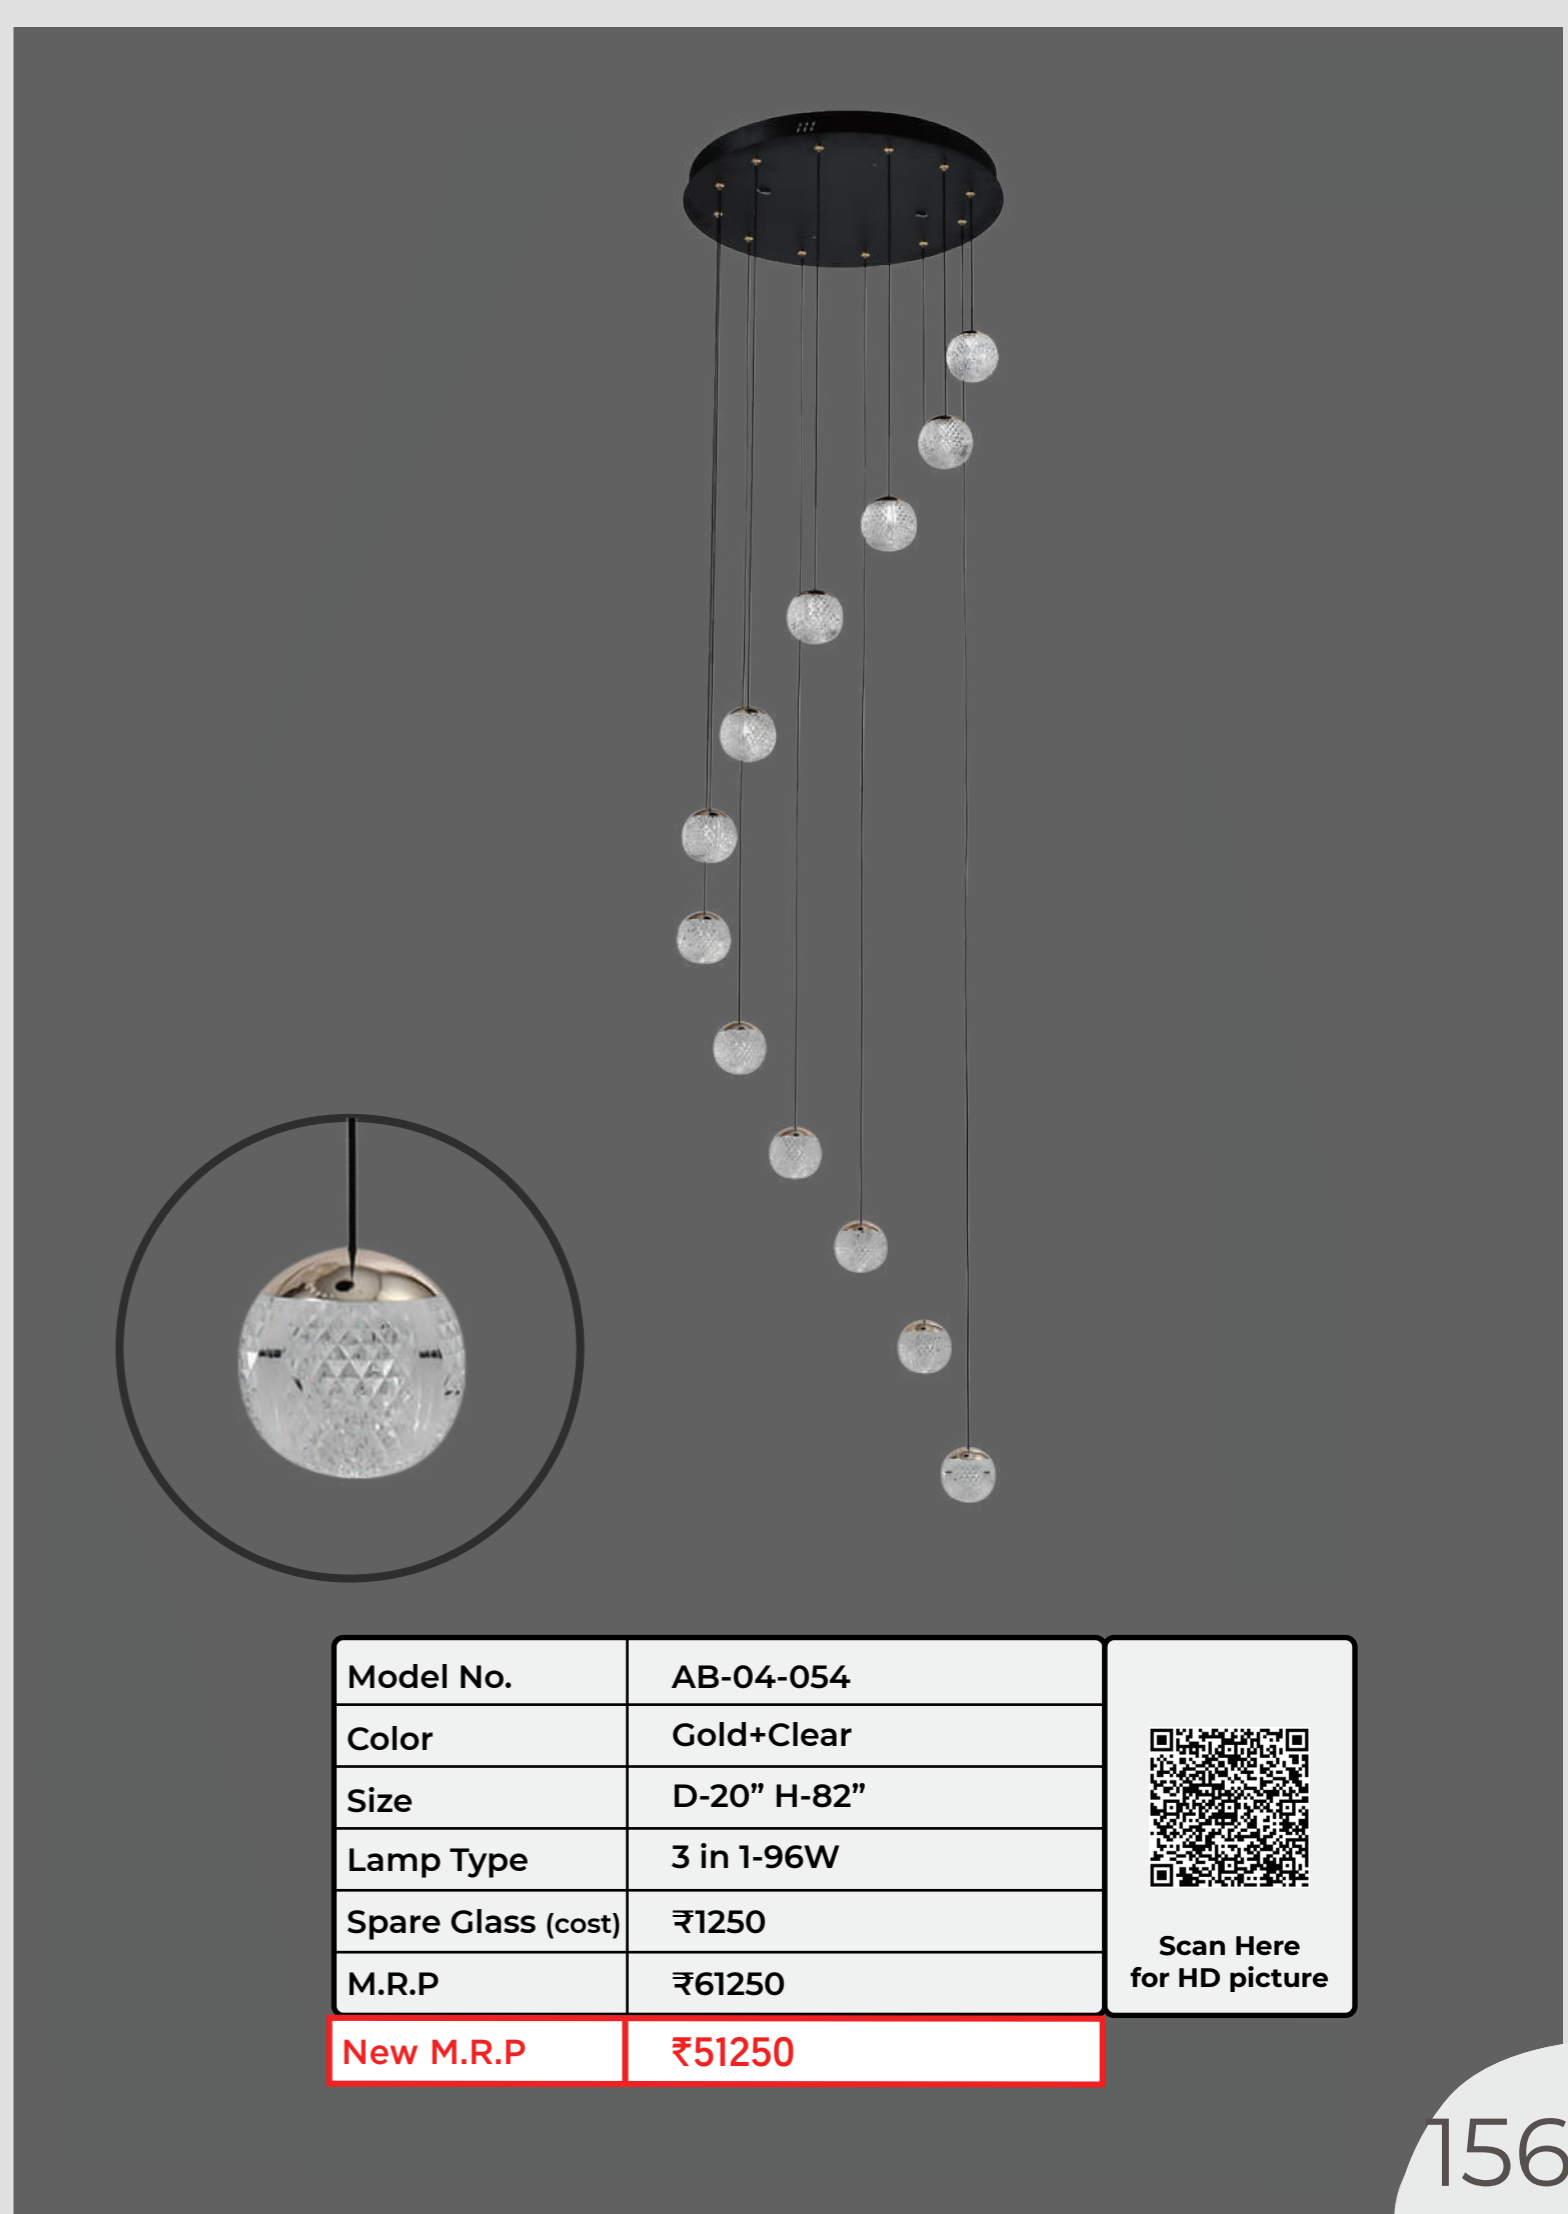

Scan Here
for HD picture

Model No.	AB-04-051
Color	Gold+Clear
Size	L-3" H-44"
Lamp Type	3 in 1-8W
Spare Glass (cost)	₹1250
M.R.P	₹9000
Scan Here for HD Pictures	
New M.R.P	₹7500

Model No.	AB-04-052
Color	Gold+Clear
Size	L-3" H-44"
Lamp Type	3 in 1-8W
Spare Glass (cost)	₹1250
M.R.P	₹9000
Scan Here for HD Pictures	
New M.R.P	₹7500

Model No.	AB-04-053
Color	Gold+Clear
Size	L-32" W-4"
Lamp Type	3 in 1-40W
Spare Glass (cost)	₹1250
M.R.P	₹31500
New M.R.P	₹26250

Scan Here
for HD picture

Model No.	AB-04-054
Color	Gold+Clear
Size	D-20" H-82"
Lamp Type	3 in 1-96W
Spare Glass (cost)	₹1250
M.R.P	₹61250
New M.R.P	₹51250