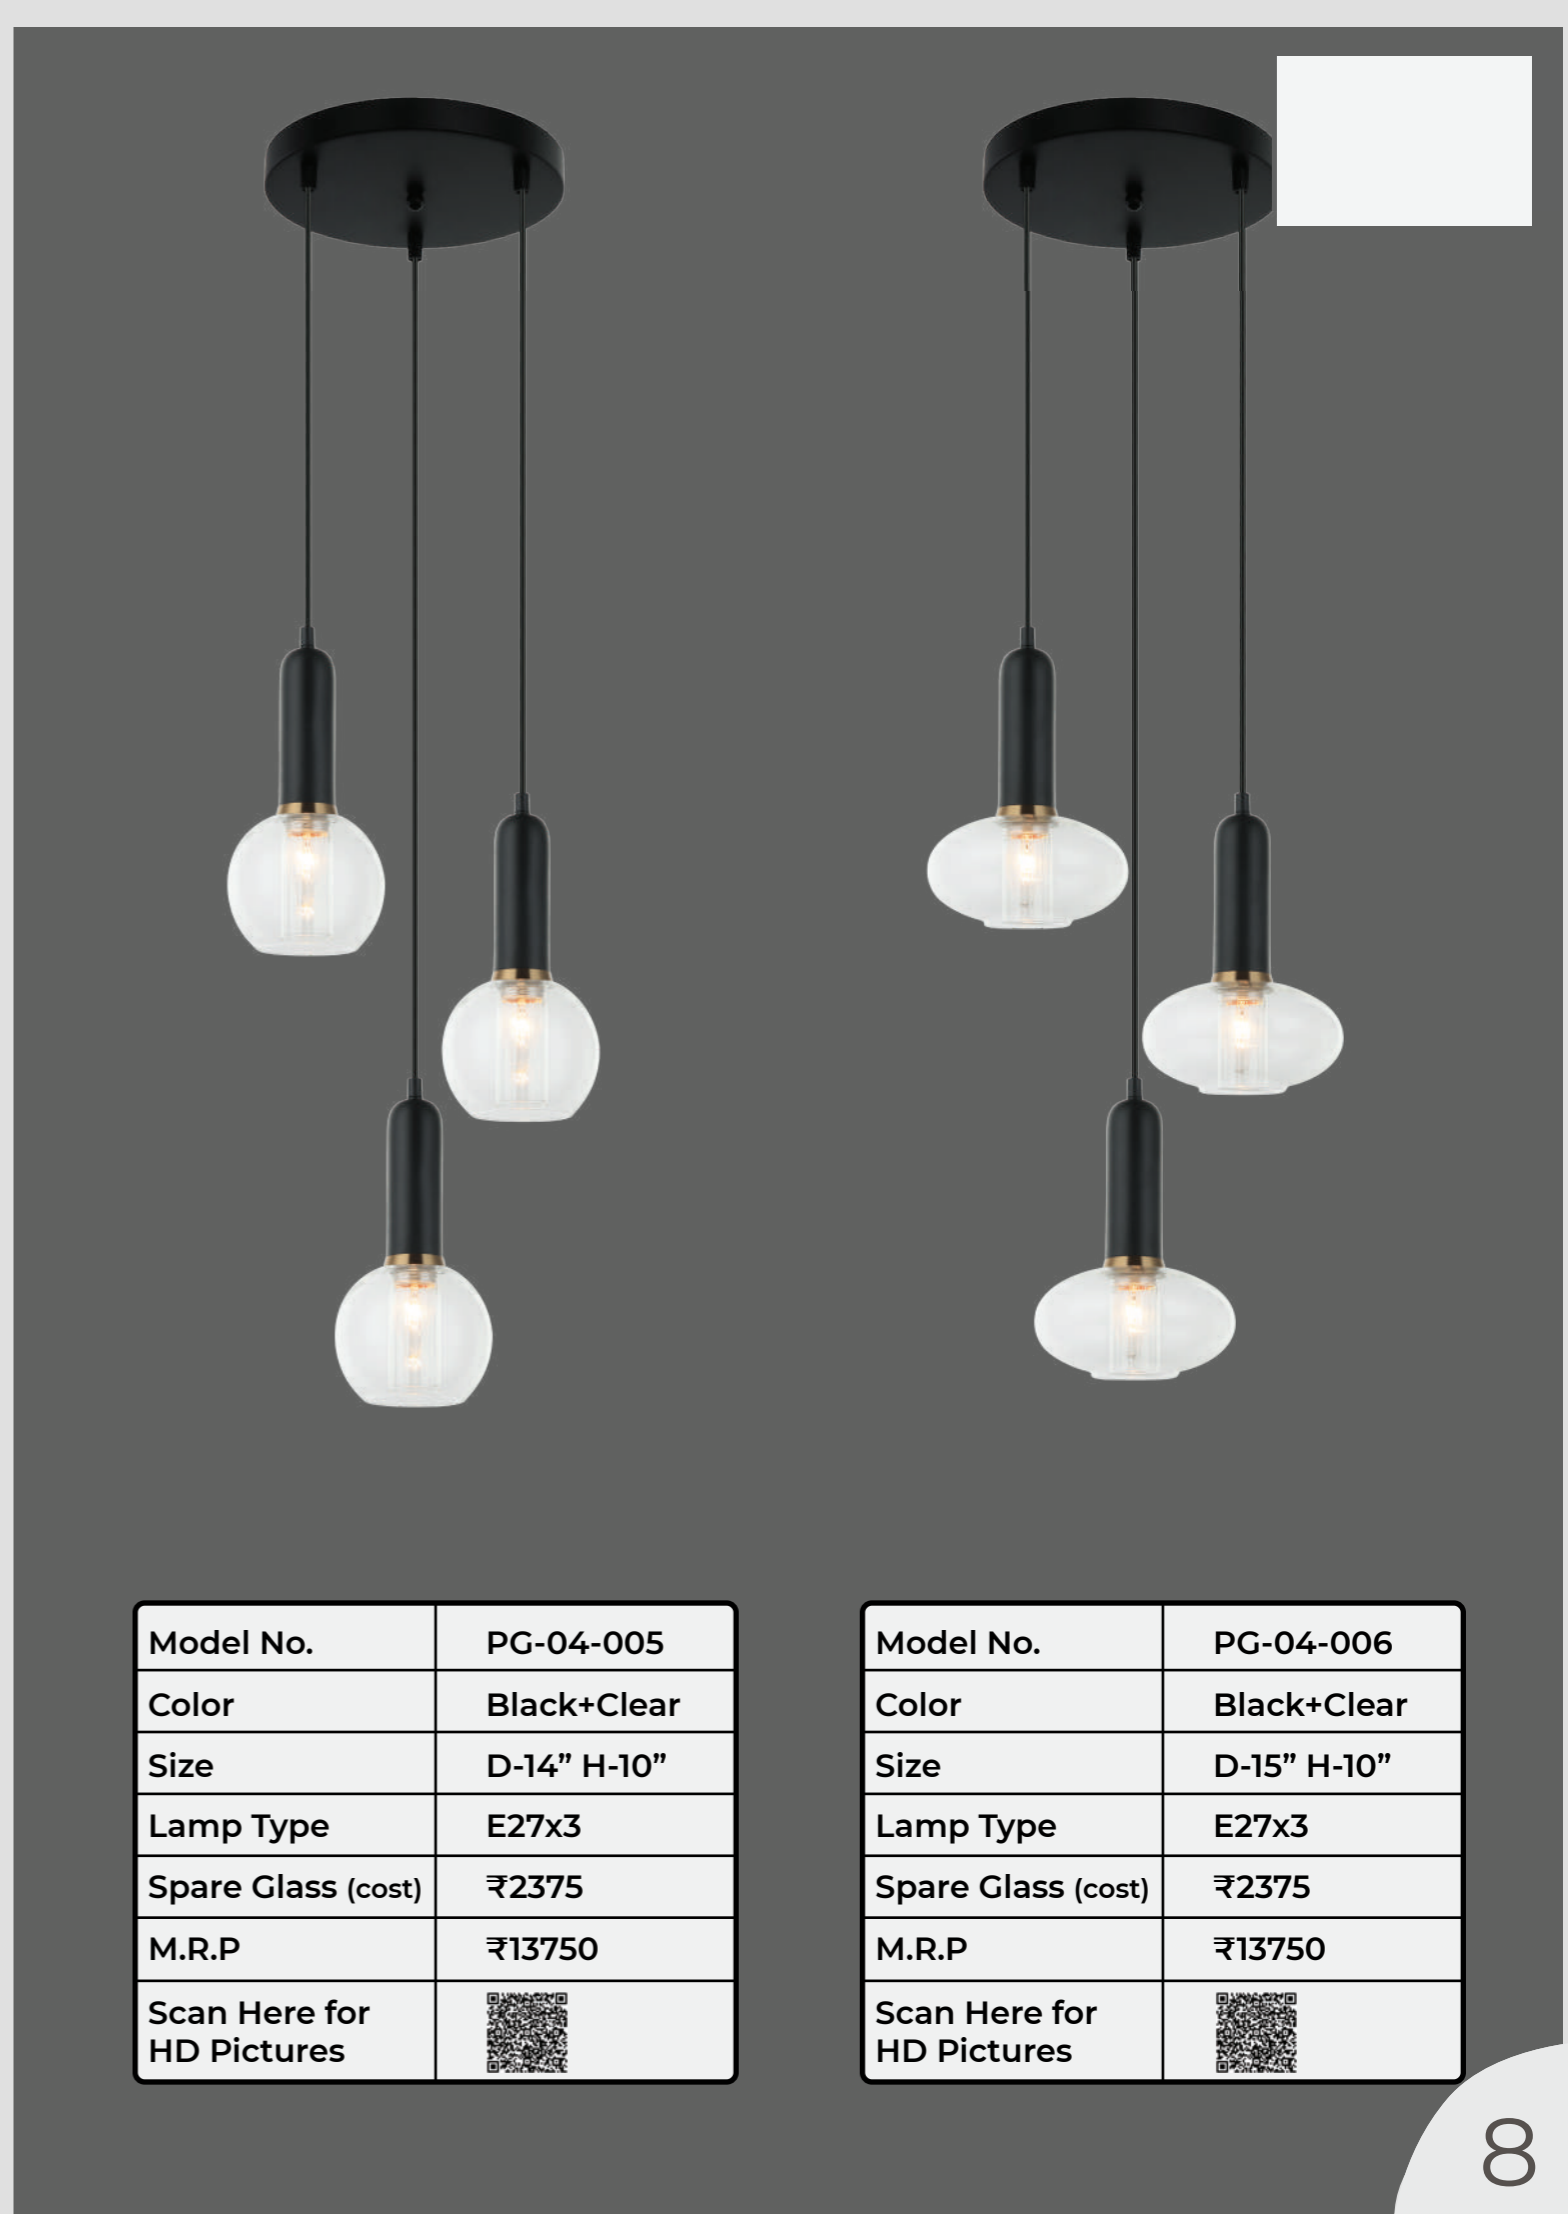

Model No.	PG-04-005
Color	Black+Clear
Size	D-14" H-10"
Lamp Type	E27x3
Spare Glass (cost)	₹2375
M.R.P	₹13750
Scan Here for HD Pictures	

Model No.	PG-04-006
Color	Black+Clear
Size	D-15" H-10"
Lamp Type	E27x3
Spare Glass (cost)	₹2375
M.R.P	₹13750
Scan Here for HD Pictures