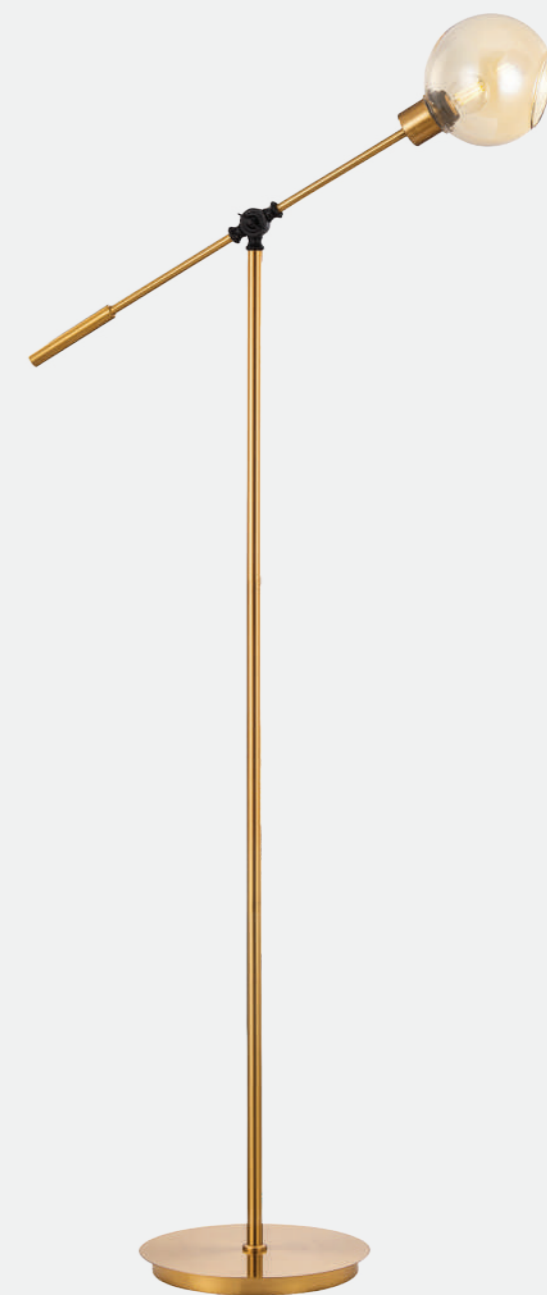

Scan Here
for HD picture

Model No.	BN-04-014
Color	Brass Finish
Size	D-22" H-24"
Lamp Type	3in1-45W
Spare Glass (cost)	₹1000
M.R.P	₹21250
New M.R.P	₹17750

Scan Here
for HD picture

Model No.	BN-04-015
Color	Brass Finish
Size	D-22" H-27"
Lamp Type	3in1-37W
Spare Glass (cost)	₹1000
M.R.P	₹18750

Scan Here
for HD picture

Model No.	TR-04-001	 Scan Here for HD picture
Color	Black+Smoke	
Size	L-28" H-23"	
Lamp Type	E27	
Spare Glass (cost)	₹2500	
M.R.P	₹9875	

Model No.	TR-04-002	 Scan Here for HD picture
Color	Brass+Amber	
Size	L-28" H-23"	
Lamp Type	E27	
Spare Glass (cost)	₹2500	
M.R.P	₹12375	

Model No.	TR-04-003
Color	Black+Smoke
Size	L-28" H-59"
Lamp Type	E27
Spare Glass (cost)	₹2500
M.R.P	₹16250
Scan Here for HD Pictures	

Model No.	TR-04-004
Color	Brass+Amber
Size	L-28" H-59"
Lamp Type	E27
Spare Glass (cost)	₹2500
M.R.P	₹20000
Scan Here for HD Pictures	