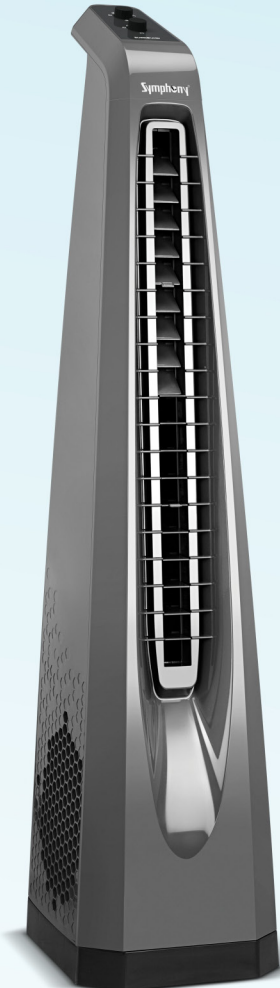

SURROUND

1. Bladeless Turbo Throw™ (BLTT) technology
   - Powerful 6m/20ft air throw*
   - Swivel action for surround air
   - Consume 135 watts* only
2. MRP (1N): ₹ 8799/-

Available colours

* T&C Apply.