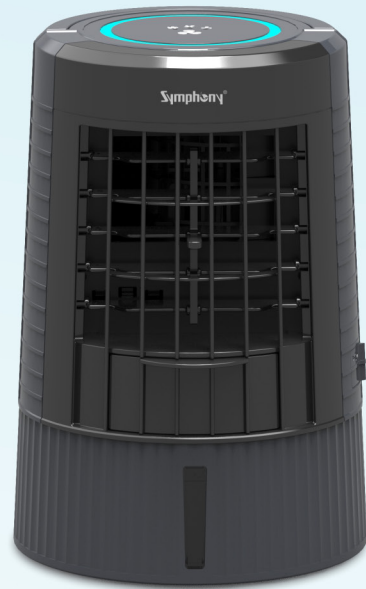

Available colours

SURROUND

- Bladeless Turbo Throw™ (BLTT) technology
 - Powerful 6m/20ft air throw*
 - Swivel action for surround air
 - Consume 135 watts* only
- MRP (1N): ₹ 8799/-

Available colours

* T&C Apply.

India's 1st Kitchen Cooling Fan
Cools you, not the flame.

DUET,i

- Digital touchscreen
 - Oscillates on the sturdy base
 - Powerful air throw
 - Easy to carry
 - 6L water-tank capacity
 - Consumes 60 watts* only
- MRP (1N): ₹ 6,499/-

* T&C Apply.

DUET_{Mini}

TABLE TOP COOLING FAN

- 3-speed modes
- Touchscreen control
- Easy to carry with ergonomic handle
- Easily cleanable cooling pad
- Plug and play with C-type port

MRP (1N): ₹ 3,999/-

Available colours

Ideal for

STUDY

OUTDOOR WITH BATTERY PACK

buddy

PERSONAL SPOT COOLER

- 3-speed modes
- Touchscreen control
- Light Weight & Portable
- Easily cleanable cooling pad
- Plug and play with C-type port