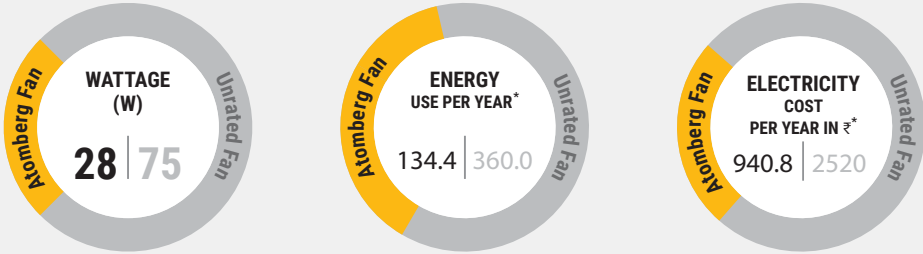

THE PERFECT BLEND OF STYLE & SAVINGS

A comparison: Atomberg fans vs Unrated fans

Atomberg fan   Unrated fan

*Assumptions:

usage of 16 hours/day, for 300 days a year with electricity rate of ₹ 7/unit

UNMATCHED FEATURES & SAVINGS

ENERGY EFFICIENT
BLDC MOTOR FOR
ENERGY SAVING

65% ELECTRICITY
SAVING

REMOTE WITH
BOOST, SLEEP
& TIMER MODE

SILENT OPERATION
WITH HIGH
AIR DELIVERY

RUNS UP TO 3X LONGER
ON INVERTER

100% PURE
COPPER WINDING MOTOR
FOR A LONGER LIFE

PAN INDIA
SERVICE
NETWORK

POWERFUL
BOOST MODE

CONSISTENT SPEED
EVEN AT LOW VOLTAGE
WITH LOW
MOTOR HEATING