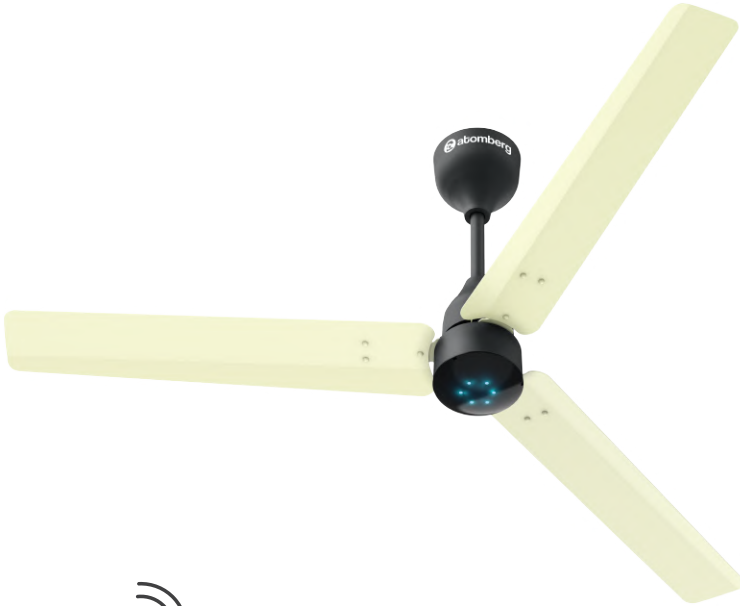

Remote with boost, sleep & timer mode

Brown & Black

White & Black

Ivory & Black<sup>#</sup>

White

Matte Brown

Ivory<sup>#</sup>

Midnight Black