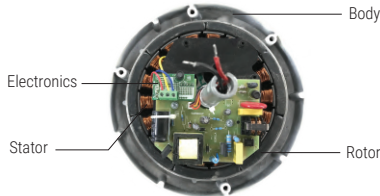

Atomberg Motor