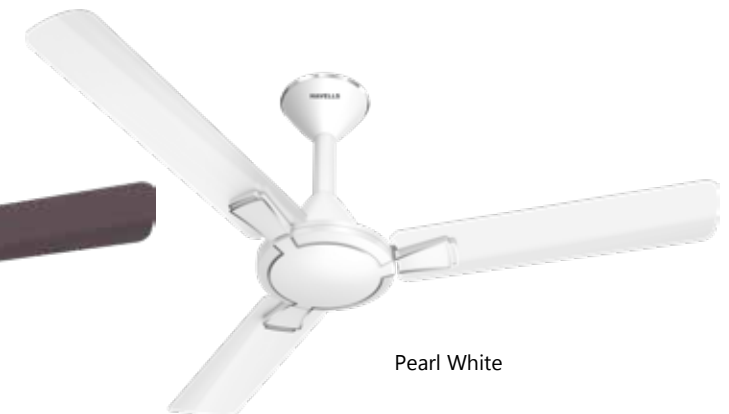

Pearl White