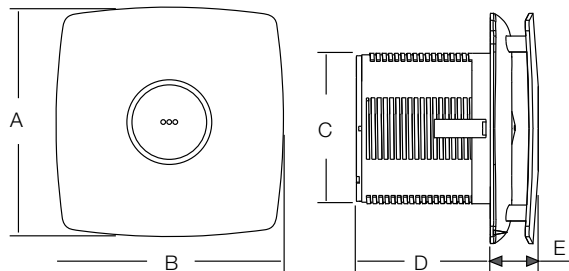

Sweep	A	B	C	D	E
100 mm	150 mm	150 mm	98 mm	89.5 mm	38 mm
150 mm	194 mm	194 mm	148 mm	124 mm	34 mm

Sweep	Power Input	Speed	Air Delivery	Rated Voltage	Rated Frequency	Noise Level
100 mm	15 W	2500 r/min (RPM)	98 m³/h	220 V-240 V	50 Hz	38 dB
150 mm	25 W	2200 r/min (RPM)	320 m³/h	220 V-240 V	50 Hz	42 dB