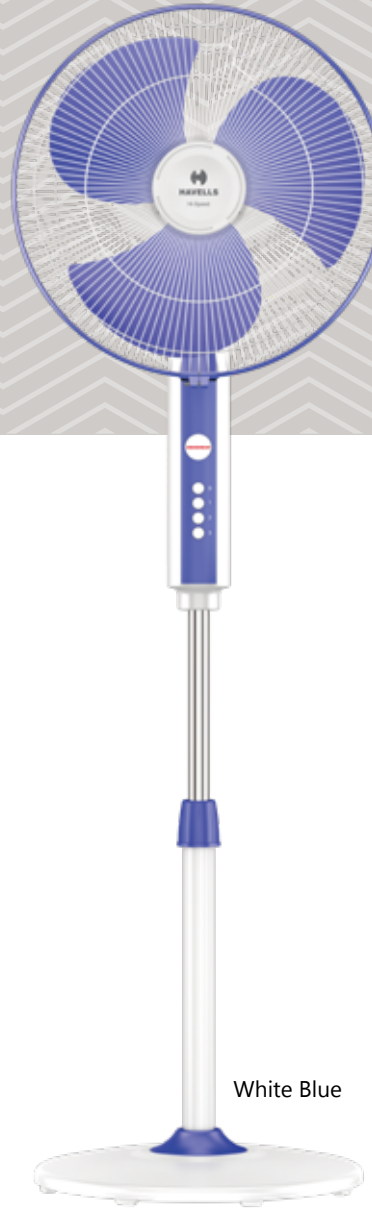

STAR RATING	SWEEP	POWER INPUT	SPEED	AIR DELIVERY
NA	400 mm	120 W	2100 r/min	95 m³/min