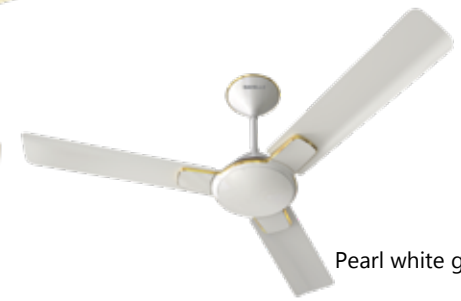

Beige Copper

Pearl white gold