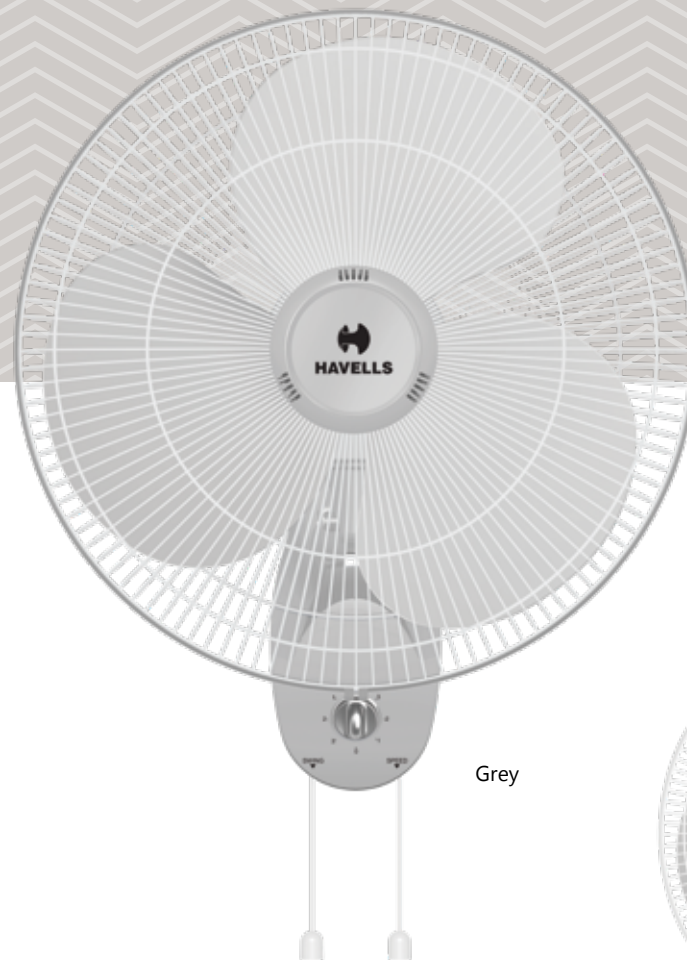

SAMEERA

Pull cord for Speed & Oscillation

- Elegant looks
- High Air Delivery
- Attractive colour combinations

Grey

STAR RATING	SWEEP	POWER INPUT	SPEED	AIR DELIVERY
NA	400 mm	55 W	1350 r/min	65 m³/min