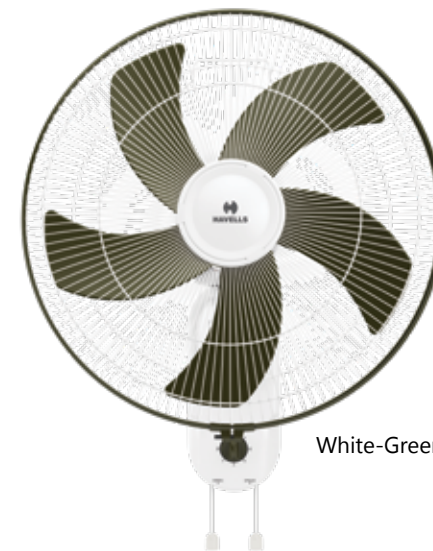

# PENTAFORCE

- Smooth oscillation
- Aerodynamically designed & balanced propeller type blades

Grey-Wine

White-Green

STAR RATING	SWEEP	POWER INPUT	SPEED	AIR DELIVERY
NA	400 mm	62 W	1350 r/min	65 m <sup>3</sup> /min