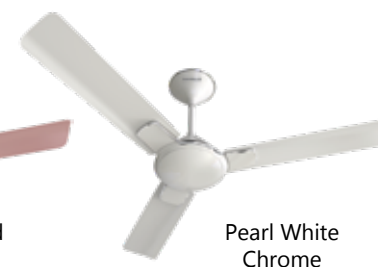

ENTICER ES

- High performance motor with optimum air delivery
- Wider Blade tip with Superior Metallic Paint Finish

STAR RATING	SWEEP	POWER INPUT	SPEED	AIR DELIVERY
	1400 mm	60 W	290 r/min	250 m³/min
	1200 mm	50 W	350 r/min	225 m³/min
	1200 mm	57 W	380 r/min	230 m³/min
	900 mm	42 W	430 r/min	140 m³/min
N. A.	600 mm	65 W	850 r/min	110 m³/min

Pearl Ivory Beige

Rose Gold