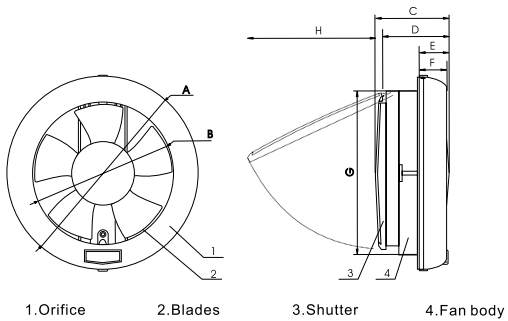

## VENTILAIR DXR

- Back shutter & fan "ON-OFF" operations are inter-locked through pull cord
- Easy installation on glass & wood panels

Sweep	A	B	C	D	E	F	G	H
150 mm	210 mm	150 mm	80 mm	72 mm	35 mm	32 mm	180 mm	142 mm