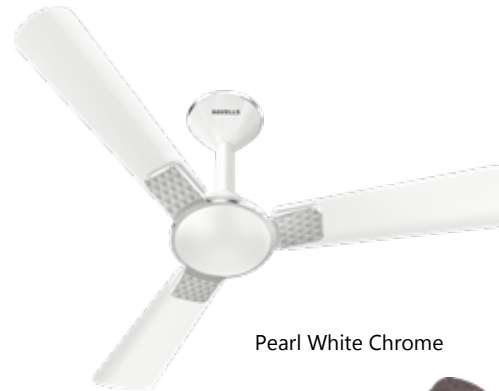

ENTICER

BLDC

RF remote control for all direction sensing

BLDC INVERTER TECHNOLOGY

- Contemporary Design with Wider Blades
- Premium Metallic Finish with Dust Resistant lacquer

STAR RATING	SWEEP	POWER INPUT	SPEED	AIR DELIVERY
	1200 mm	35 W	370 r/min	235 m³/min