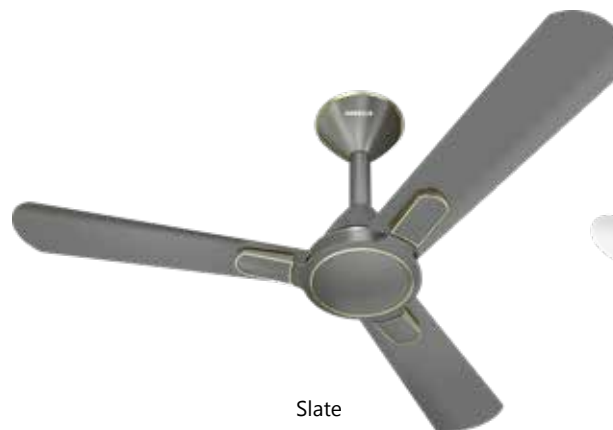

BIANCA

BLDC

RF remote control for all direction sensing

BLDC INVERTER TECHNOLOGY

- Modern Design with Wider Blade for High Air Thrust
- Premium Metallic Finish with Dust Resistant lacquer

STAR RATING	SWEEP	POWER INPUT	SPEED	AIR DELIVERY
	1200 mm	30 W	360 r/min	222 m³/min

Slate