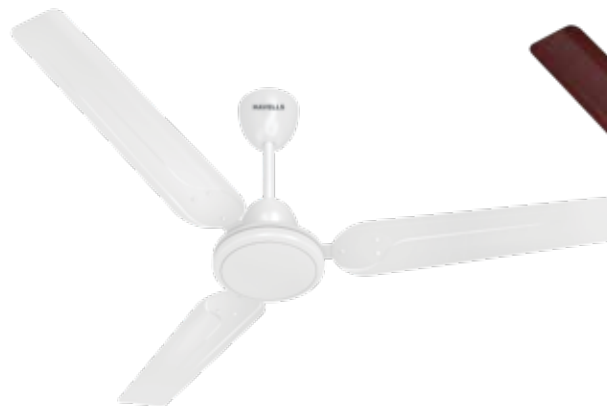

# AEROKING ES

Bianco

- Unique Ribbed Aluminum Blades for Better Air Spread
- Elegant Design & High Speed Performance.

White

Brown

STAR RATING	SWEEP	POWER INPUT	SPEED	AIR DELIVERY
	1200 mm	53 W	380 r/min	220 m <sup>3</sup> /min