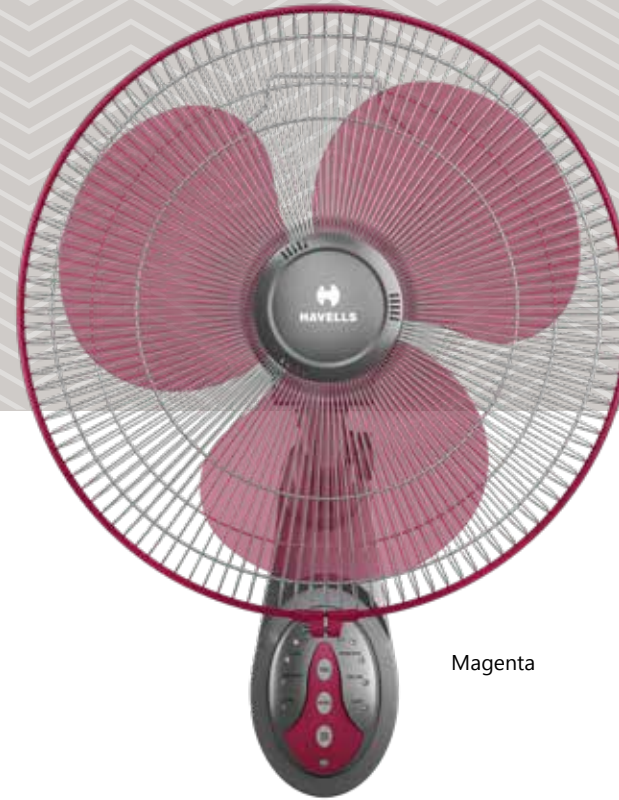

Magenta

BLDC INVERTER
TECHNOLOGY

- Sturdy and well built design
- High performance motor for better air delivery
- Smooth oscillation
- Aerodynamically designed & balanced heavy duty PP blades