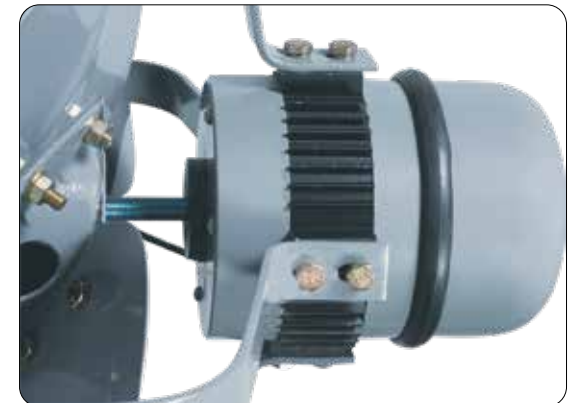

- Corrosion resistant body, minimal noise operation & maintenance free design
- Totally enclosed, highly efficient heavy duty motor with pressure die cast aluminium rotor mounted on two ball bearings
- Aerodynamically contoured blades handle maximum air with minimum power consumption.
- Rigid frame with rubber mountings for silent operation
- Conforming to IS: 2312 -1967
- Available in various sizes with I & III phase
- An IP55 rated product (protected from limited dust ingress and from low pressure water jets from any direction)
- Available 300 mm, 380 mm, 450 mm, 600 mm & 900 mm Sweep
  (Above size are available in 900 r/ min (RPM) and 1400 r/ min (RPM))