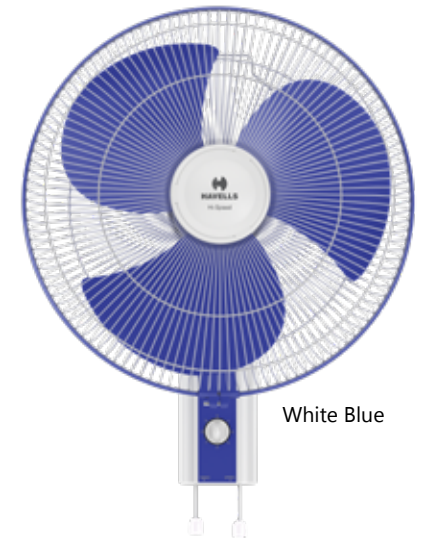

## MARVEL WIND HS

Double Ball Bearing

Pull cord for Speed & Oscillation

- High performance motor for better air delivery
- Smooth oscillation
- Aerodynamically designed & balanced heavy duty PP blades

White Yellow