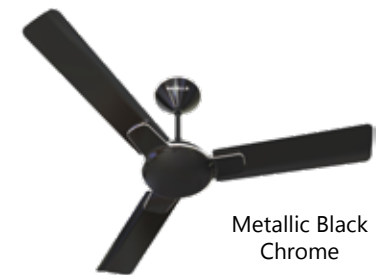

Metallic Black Chrome