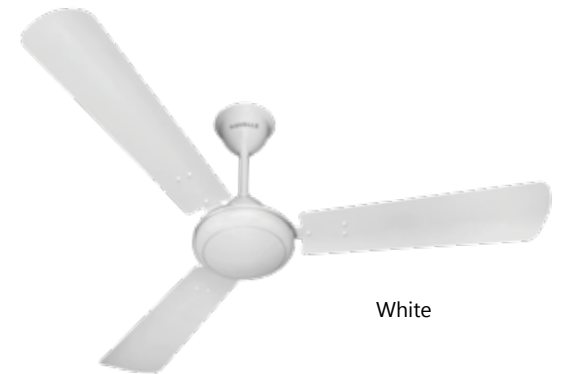

SS 390 ES

- Wider Tip Blade for Effective Air Circulation
- Aerodynamic Designed blades for High Air Delivery

STAR RATING	SWEEP	POWER INPUT	SPEED	AIR DELIVERY
	1400 mm	60 W	320 r/min	250 m³/min
	1200 mm	55 W	390 r/min	230 m³/min
	900 mm	42 W	420 r/min	140 m³/min
N. A.	600 mm	65 W	850 r/min	110 m³/min

Bianco