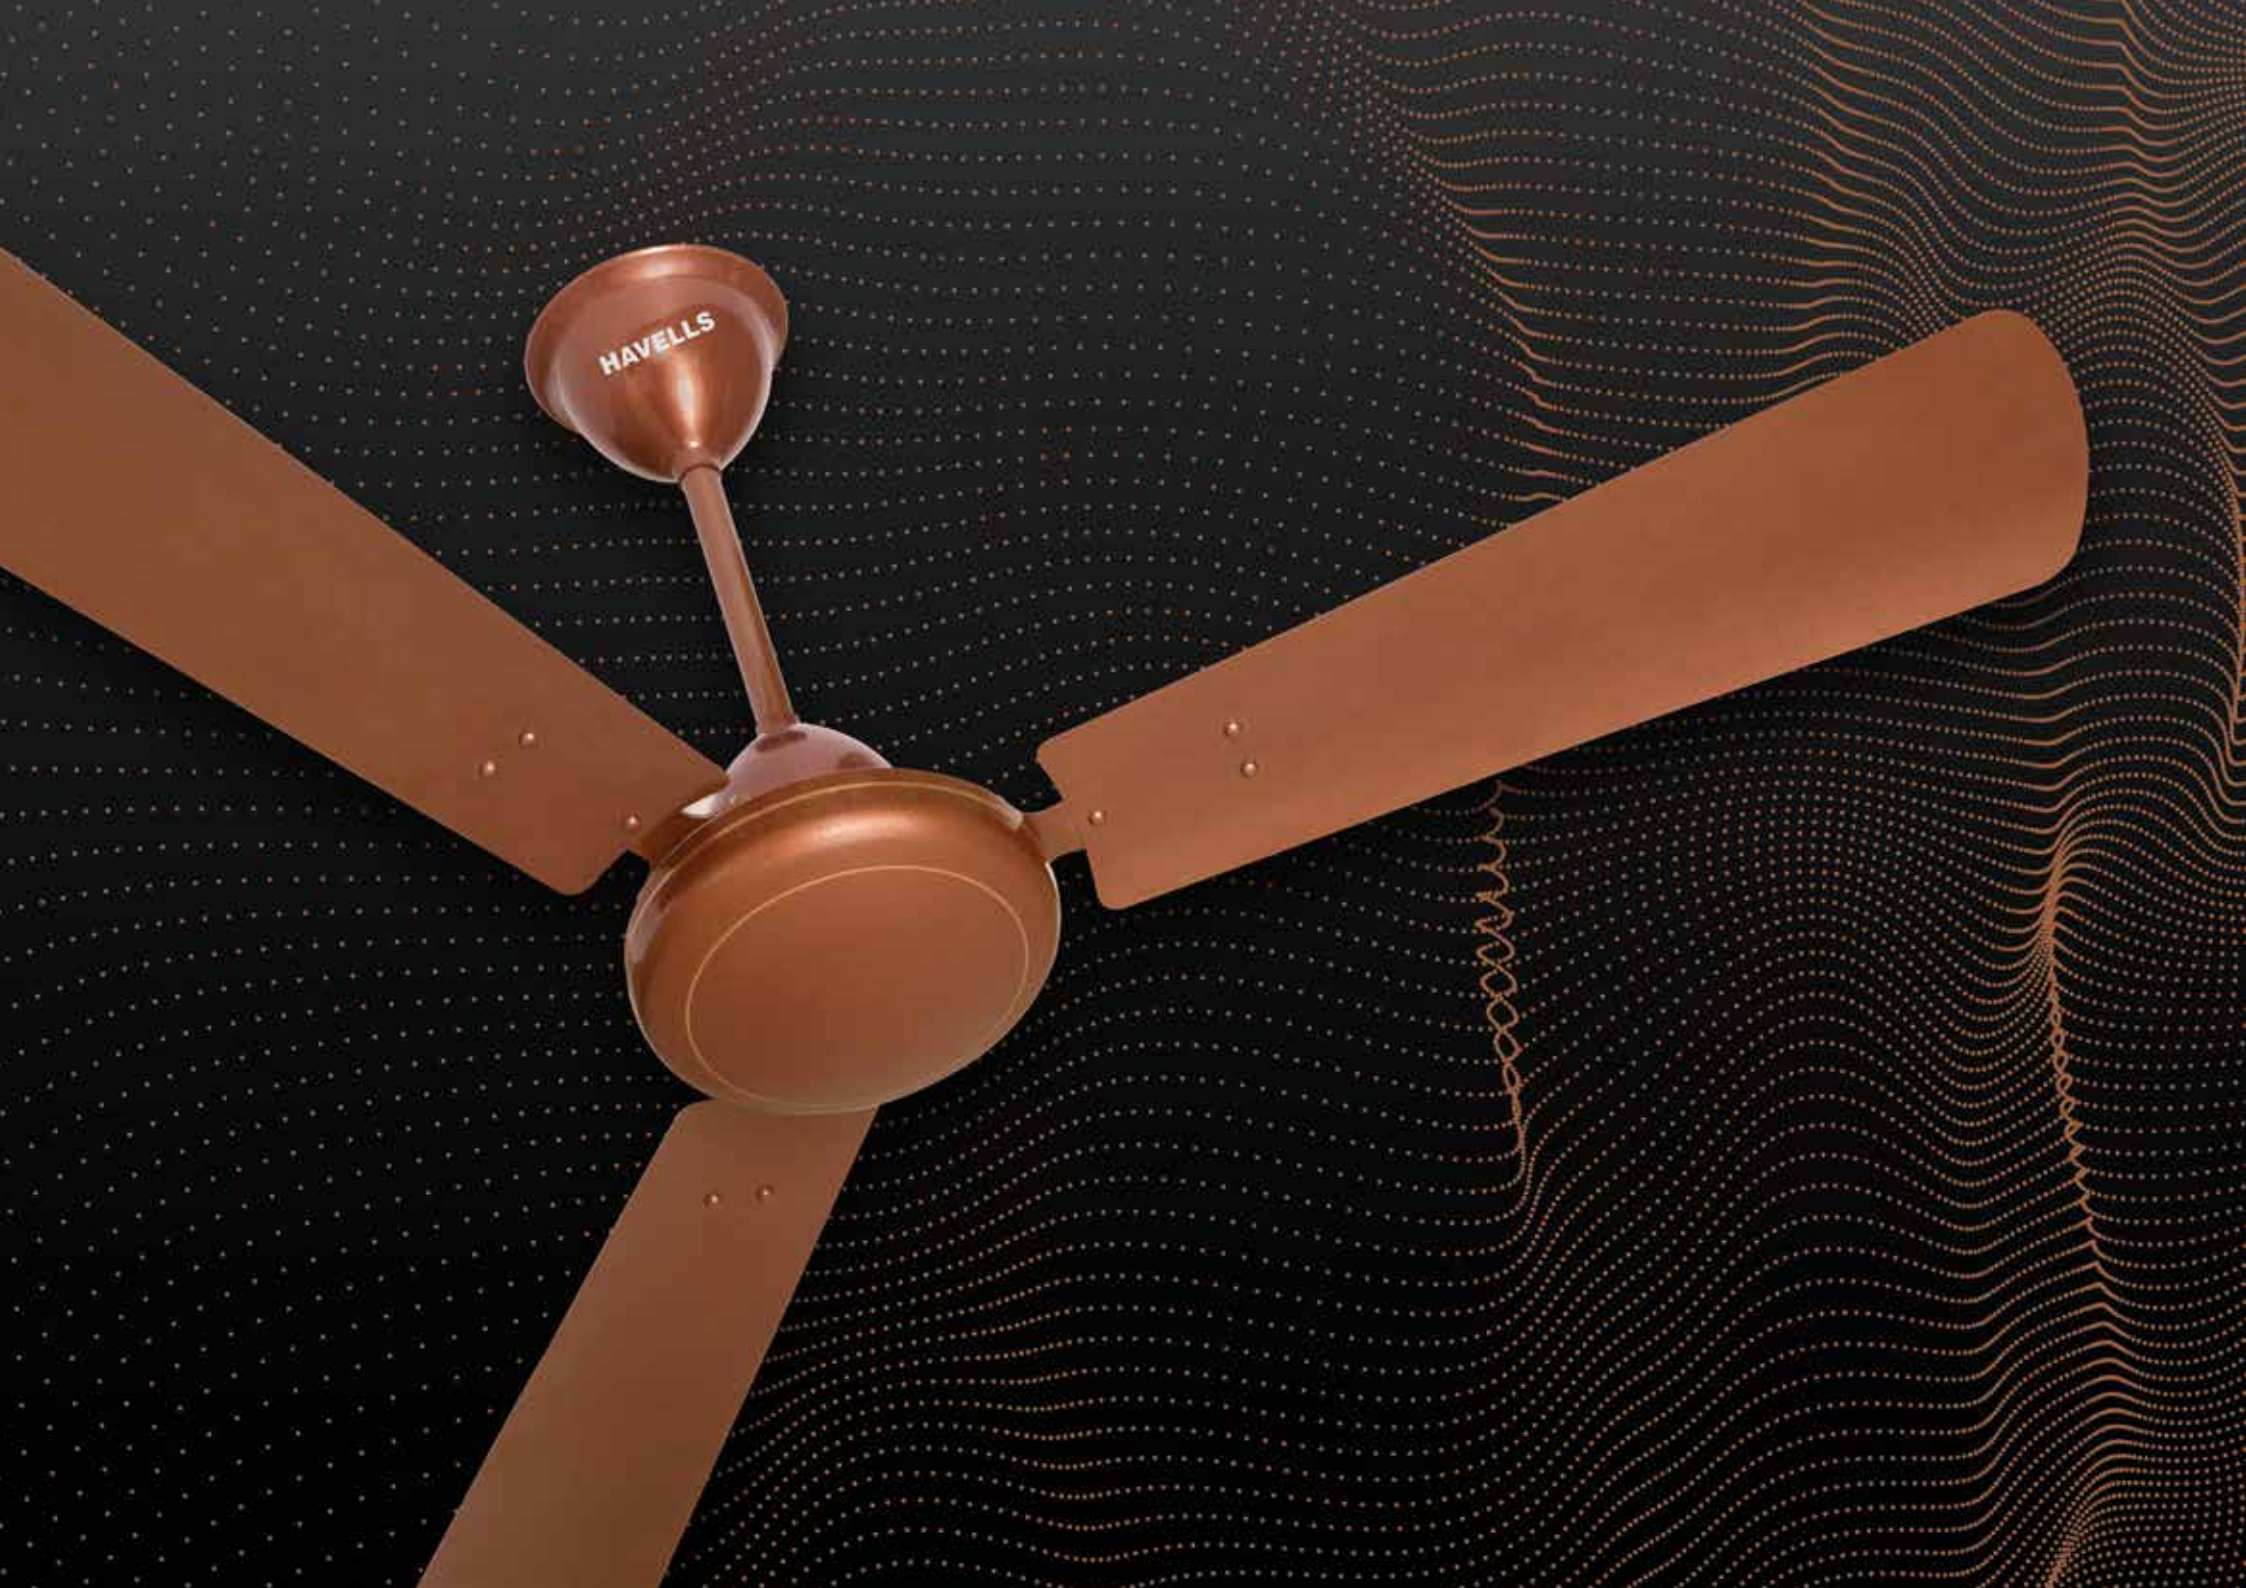

# QUICK AIR

Matt Blue

- Wider Tip Blade for Higher Air Delivery
- UV metallized Body ring and Trim for Enhanced Looks
- Robust motor with large diameter

White

Bianco

Smoke Brown

STAR RATING	SWEEP	POWER INPUT	SPEED	AIR DELIVERY
	1200 mm	56 W	380 r/min	225 m <sup>3</sup> /min