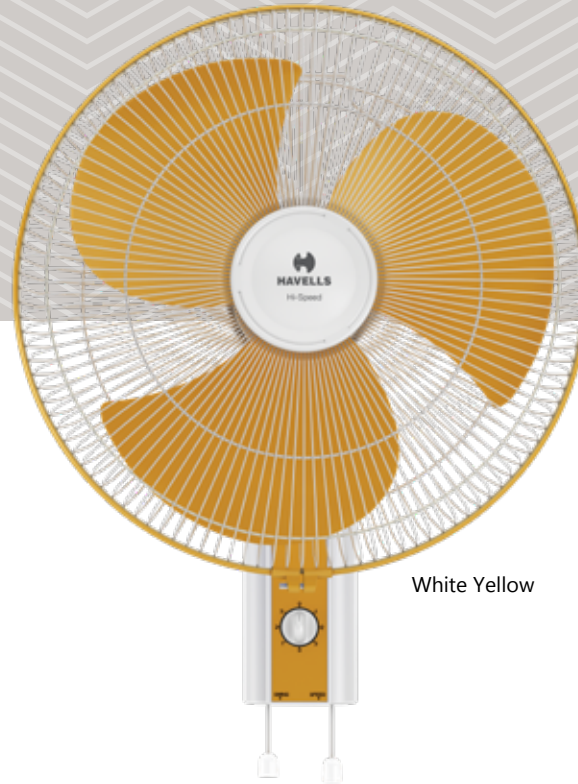

## MARVEL WIND HS

Double Ball Bearing

Pull cord for Speed & Oscillation

- High performance motor for better air delivery
- Smooth oscillation
- Aerodynamically designed & balanced heavy duty PP blades

White Yellow