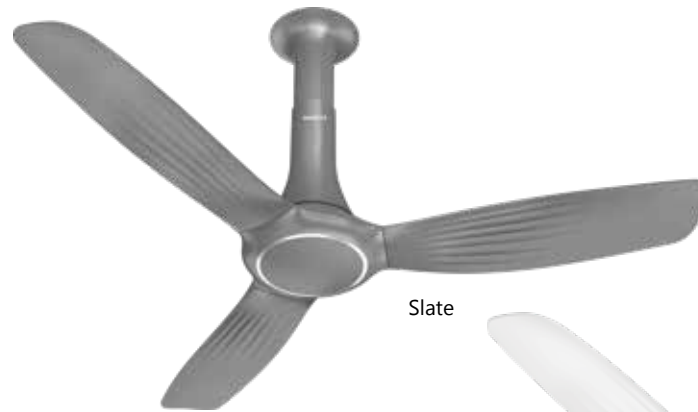

- Aerodynamic blades for Superior Air Delivery
- Dust Resistant coating on the blades

STAR RATING	SWEEP	POWER INPUT	SPEED	AIR DELIVERY
	1200 mm	38 W	280 r/min	245 m3/min

BLDC+

Gold Mist

Slate

Pearl White

BLDC+