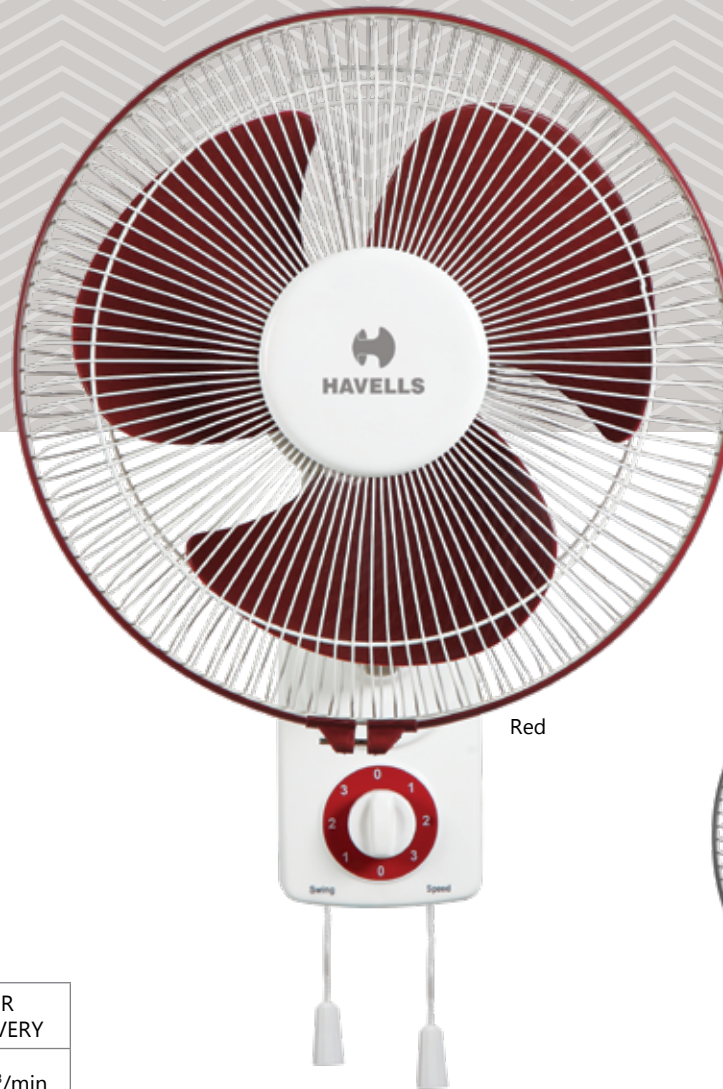

ACCELERO - HS / NS

Pull cord for Speed & Oscillation

- Smooth oscillation
- Pull cord for 3-speed control

STAR RATING	SWEEP	Variant	POWER INPUT	SPEED	AIR DELIVERY
NA	300 mm	High Speed	90 W	2000 r/min	65 m³/min
NA	400 mm	High Speed	120 W	2100 r/min	95 m³/min
NA	300 mm	Normal Speed	50 W	1350 r/min	55 m³/min
NA	400 mm	Normal Speed	55 W	1350 r/min	65 m³/min

Model is available with High and Normal Speed Variant.