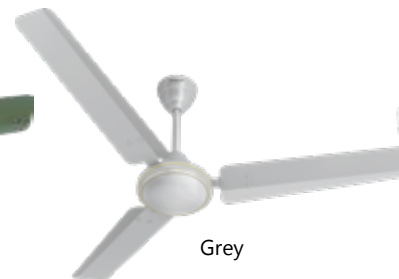

# THRILL AIR ES

Brown

- High Speed optimum Air Delivery
- Long Lasting paint finish

Smoke Brown

Matt Blue

Bianco

Sea Green

Grey