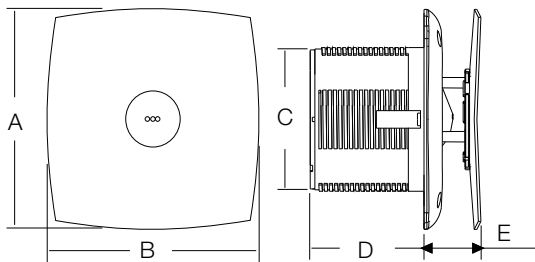

Sweep	A	B	C	D	E
100 mm	150 mm	150 mm	98 mm	89.5 mm	31 mm
150 mm	194 mm	194 mm	148 mm	124 mm	38 mm

Sweep	Power Input	Speed	Air Delivery	Rated Voltage	Rated Frequency	Noise Level
100 mm	15 W	2500 r/min (RPM)	98 m³/h	220 V-240 V	50 Hz	38 dB
150 mm	25 W	2200 r/min (RPM)	320 m³/h	220 V-240 V	50 Hz	42 dB