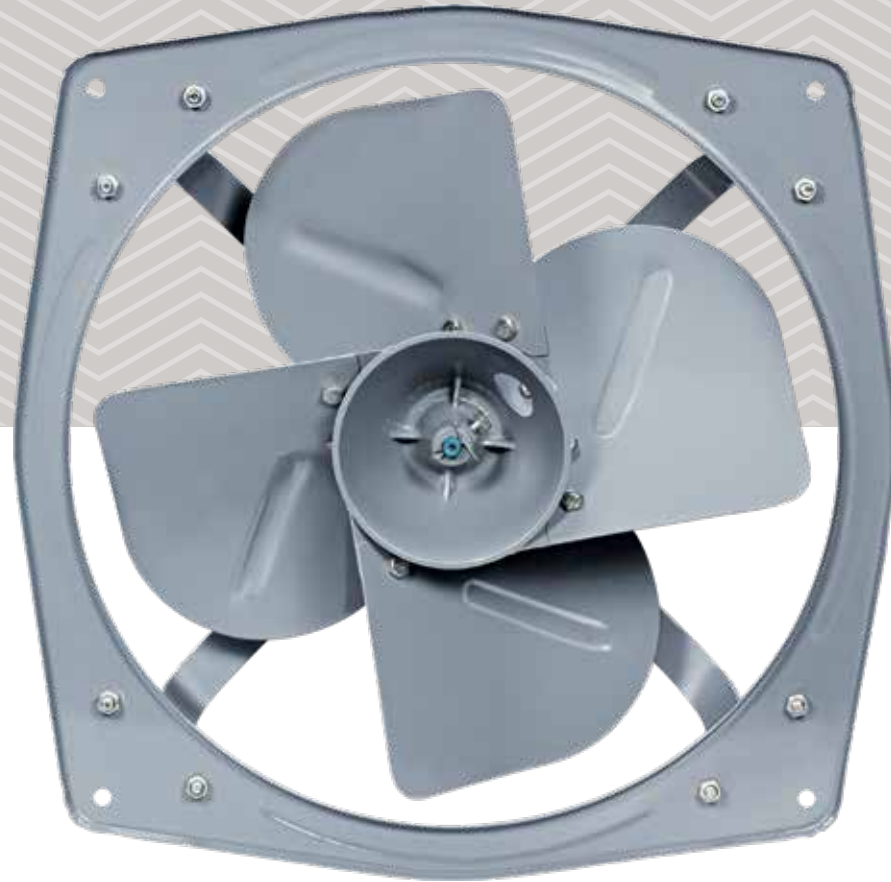

TURBOFORCE / TURBOFORCE NEO

HEAVY DUTY EXHAUST FAN

- Corrosion resistant body, minimal noise operation & maintenance free design
- Totally enclosed, highly efficient heavy duty motor with pressure die cast aluminium rotor mounted on two ball bearings
- Aerodynamically contoured blades handle maximum air with minimum power consumption.
- Rigid frame with rubber mountings for silent operation
- Conforming to IS: 2312 -1967
- Available in various sizes with I & III phase
- An IP55 rated product (protected from limited dust ingress and from low pressure water jets from any direction)
- Available 300 mm, 380 mm, 450 mm, 600 mm & 900 mm Sweep
  (Above size are available in 900 r/ min (RPM) and 1400 r/ min (RPM))