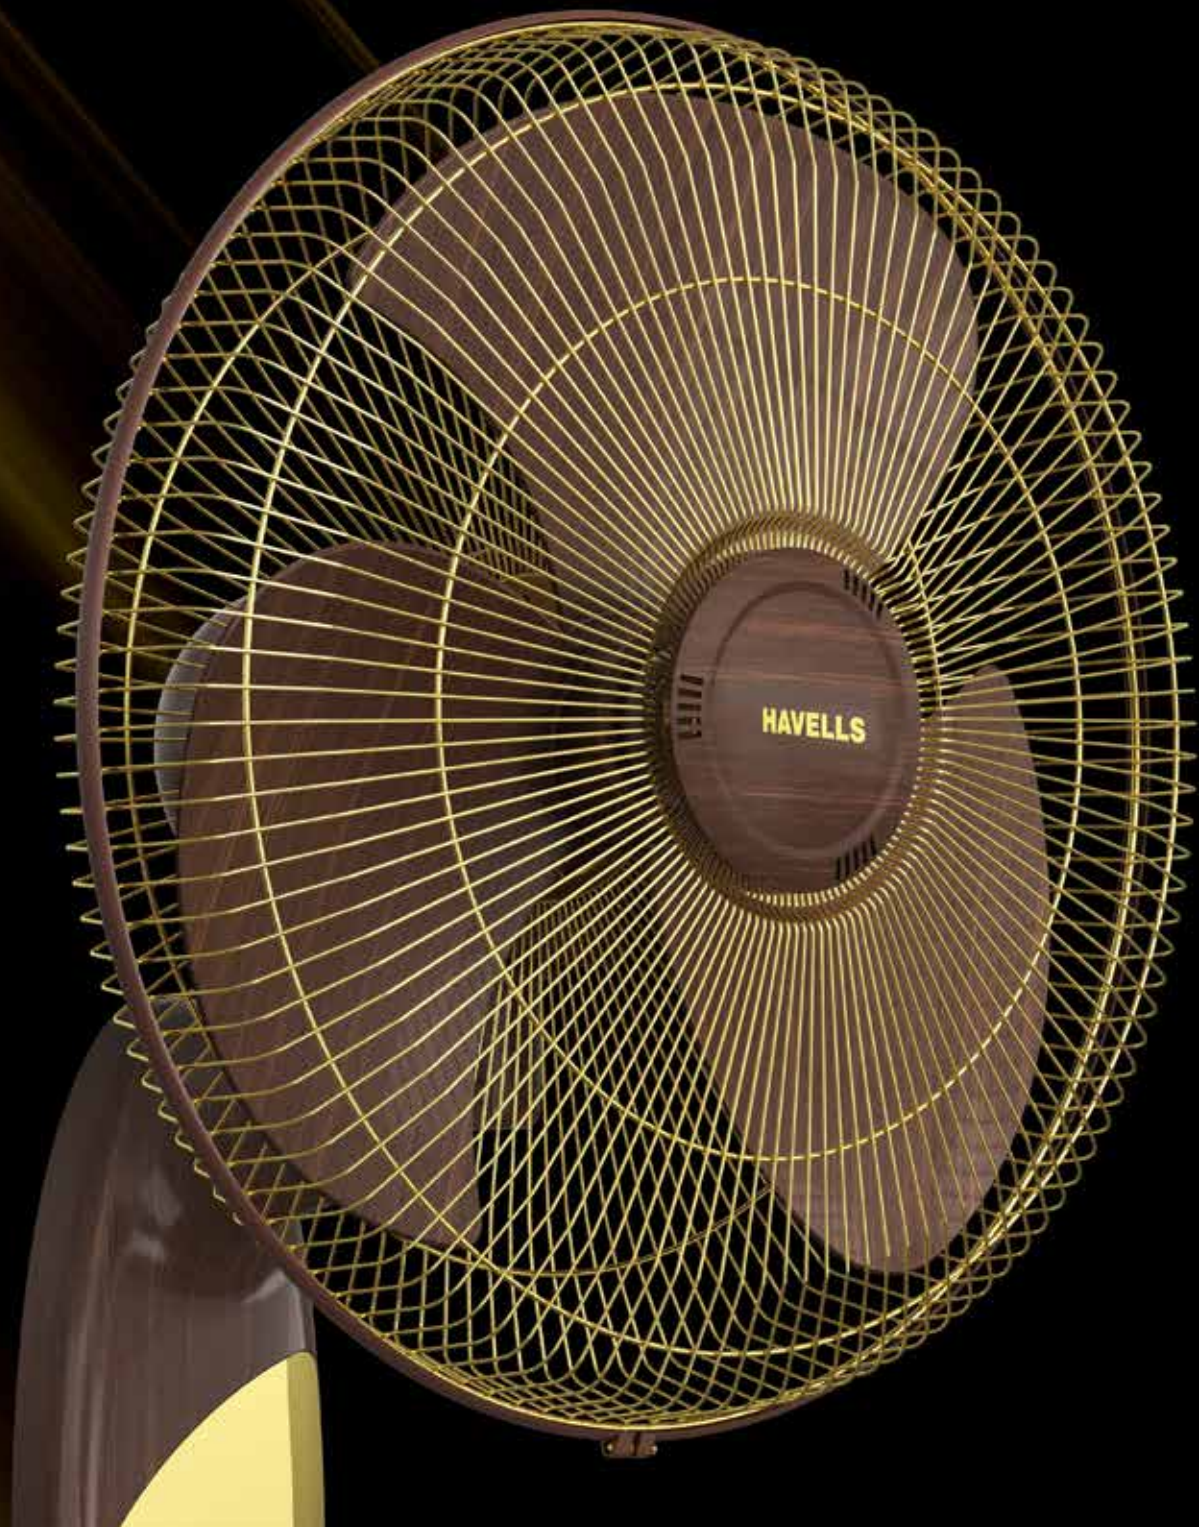

# SAMEERA

White

Grey

- Jerk free oscillation
- Pivot arrangement for tilting & oscillation
- Aerodynamically designed & balanced PP blades

STAR RATING	SWEEP	POWER INPUT	SPEED	AIR DELIVERY
NA	400 mm	55 W	1350 r/min	65 m <sup>3</sup> /min