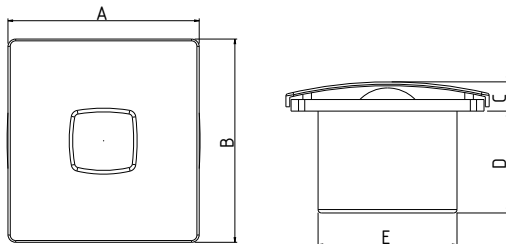

Sweep	A	B	C	D	E
100 mm	150 mm	150 mm	27 mm	72 mm	98 mm
150 mm	200 mm	200 mm	28 mm	94 mm	145 mm

Sweep	Power Input	Speed	Air Delivery	Rated Voltage	Rated Frequency	Noise Level
100 mm	15 W	2450 r/min (RPM)	140 m³/h	220 V-240 V	50 Hz	35 dB
150 mm	25 W	2000 r/min (RPM)	275 m³/h	220 V-240 V	50 Hz	40 dB