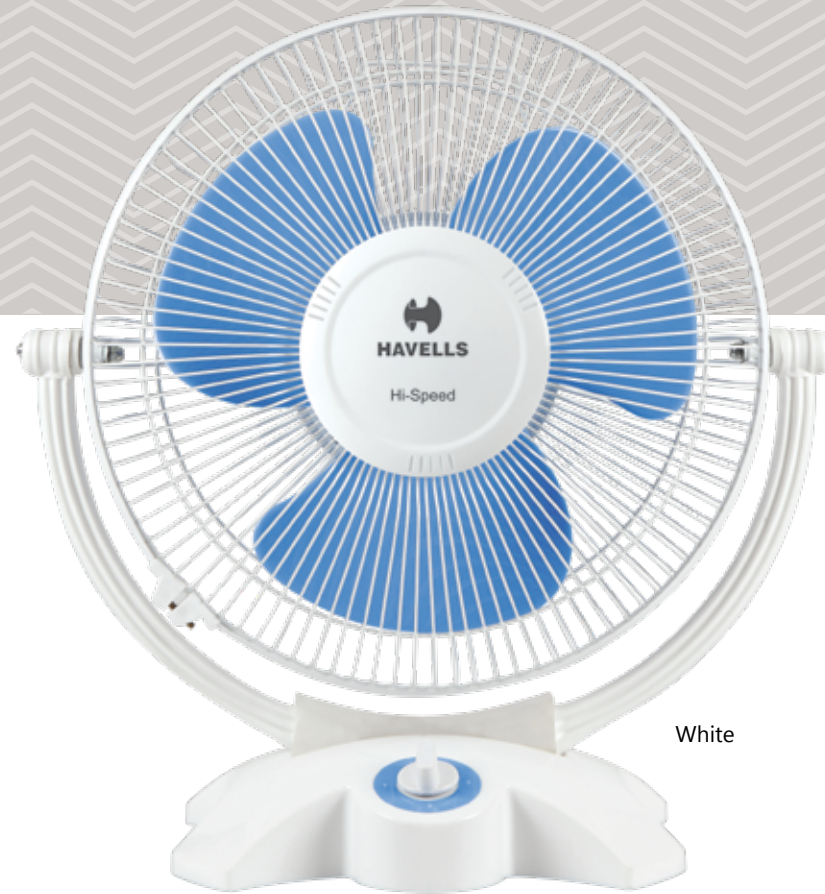

White

- High Speed & High air thrust
- Multipurpose - Can be used as Desk fan or Wall fan
- Three speed control

STAR RATING	SWEEP	POWER INPUT	SPEED	AIR DELIVERY
NA	300 mm	80 W	2200 r/min	60 m³/min