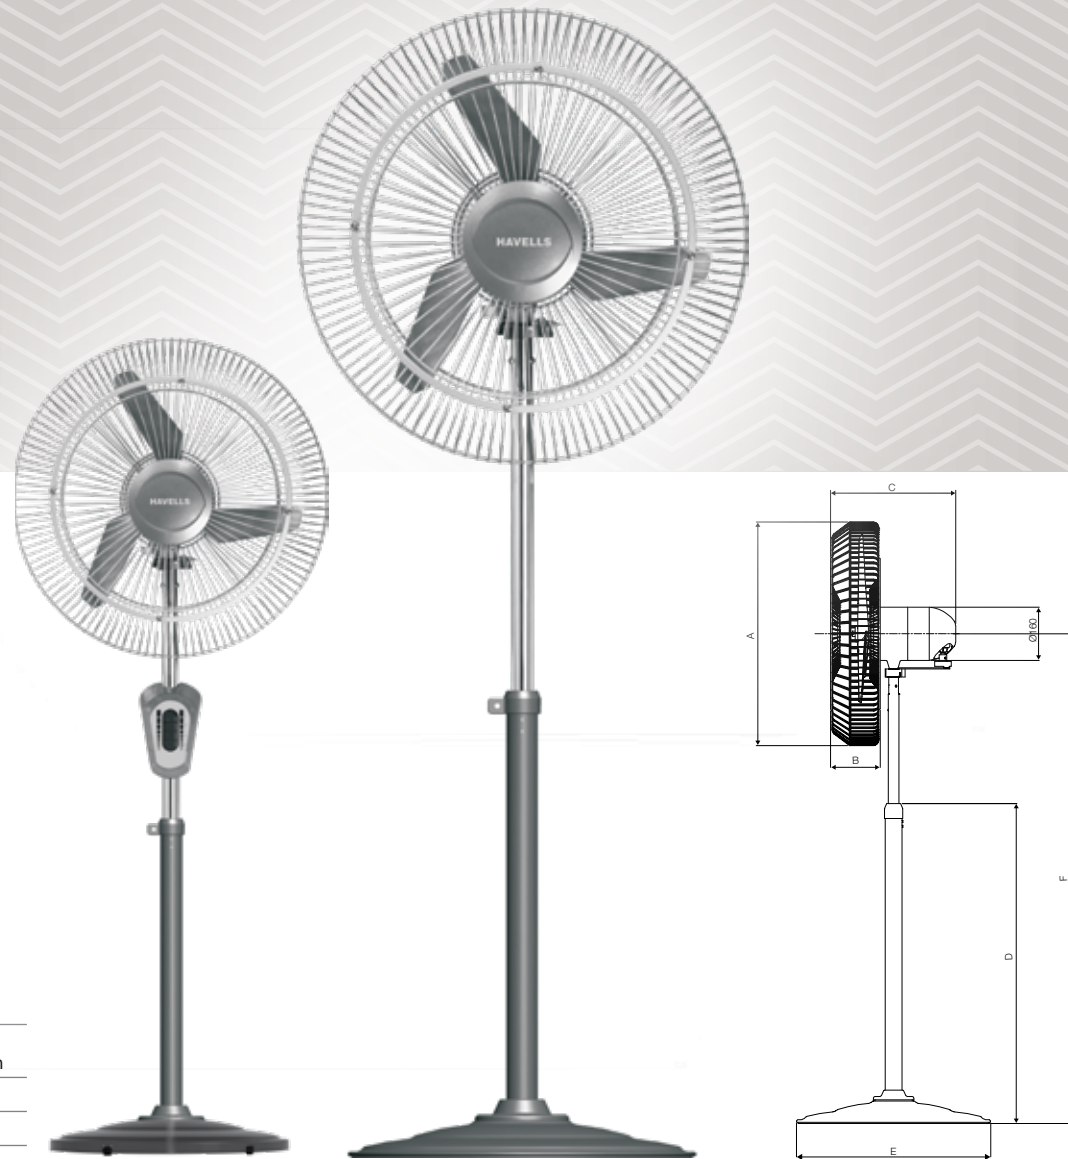

Air delivery measurement at a distance of 6 times blade sweep from the fan.
Built-in regulators available only for 450 mm sweep.
Conforming to IS: 2997-1964.

Tolerance on ratings (As per IS 2997-1964)
Speed -10%
Power +10%
Air Delivery -10%

* Design/Specifications may vary without notice due to continuous technology up-gradation.