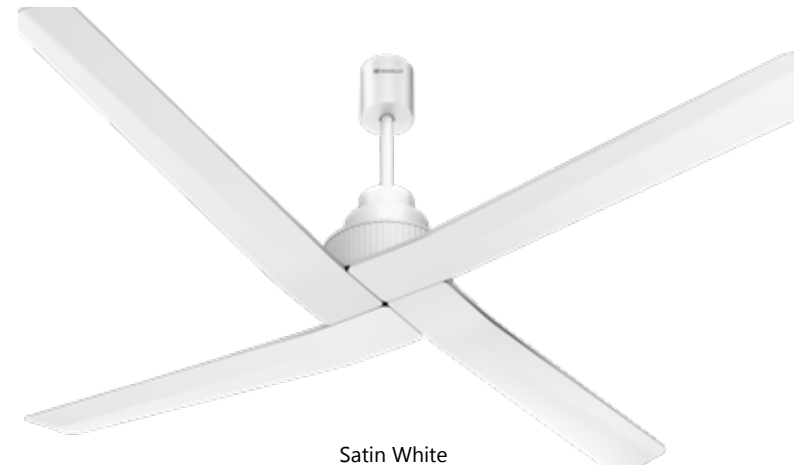

- Italian Rivet-less design with Premium PU Finish
- Compound ABS blades for high strength, silent operation and better air Delivery

STAR RATING	SWEEP	POWER INPUT	SPEED	AIR DELIVERY
	1400 mm	40 W	270 r/min	255 m <sup>3</sup> /min