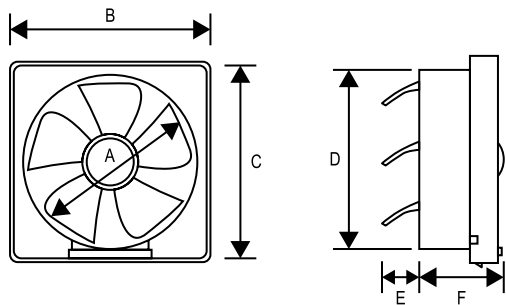

Sweep	A	B	C	D	E	F
150 mm	150 mm	244 mm	212 mm	191 mm	65 mm	125 mm
200 mm	200 mm	294 mm	262 mm	241 mm	70 mm	101 mm
250 mm	250 mm	344 mm	312 mm	291 mm	69 mm	115 mm

Sweep	Power Input	Speed	Air Delivery	Rated Voltage	Rated Frequency	Noise Level
150 mm	24 W	1370 r/min (RPM)	270 m³/h	220 V-240 V	50 Hz	40 dB
200 mm	28 W	1350 r/min (RPM)	500 m³/h	220 V-240 V	50 Hz	45 dB
250 mm	36 W	1300 r/min (RPM)	800 m³/h	220 V-240 V	50 Hz	48 dB