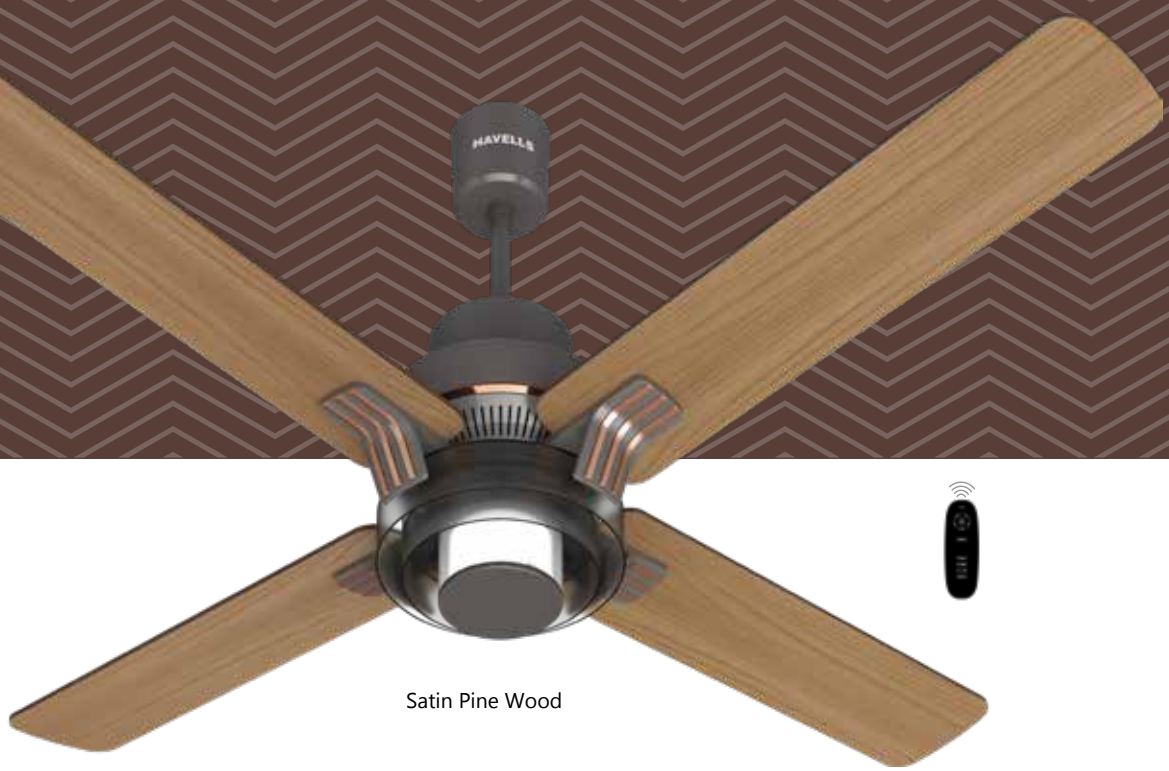

Satin Pine Wood

Free Installation

RF remote control for all direction sensing

Underlight with Colour changing tech

Unique 4 blade design

Low Noise

BLDC INVERTER TECHNOLOGY