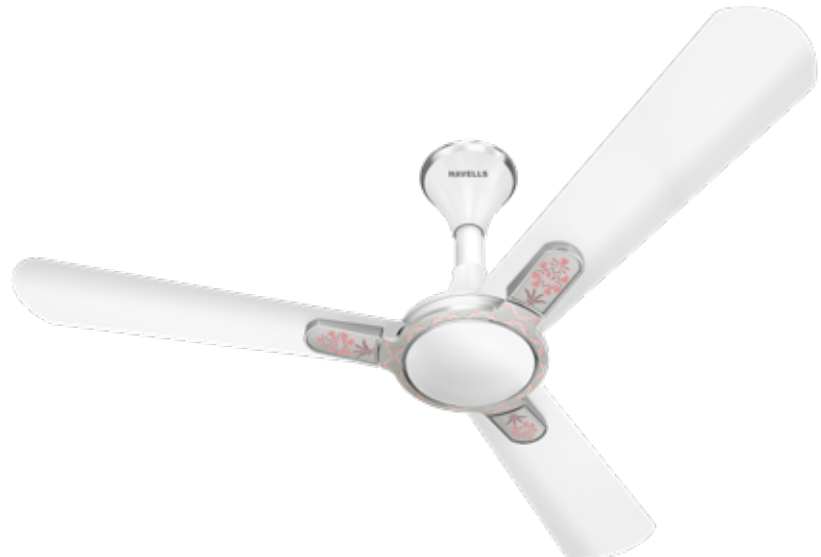

# BIANCA ART ES

Gold Mist

- Nature Inspired Designs to match modern interior
- Wider Blade tip with Superior Metallic Paint Finish

Pearl White Nickel

STAR RATING	SWEEP	POWER INPUT	SPEED	AIR DELIVERY
	1200 mm	55 W	370 r/min	225 m <sup>3</sup> /min