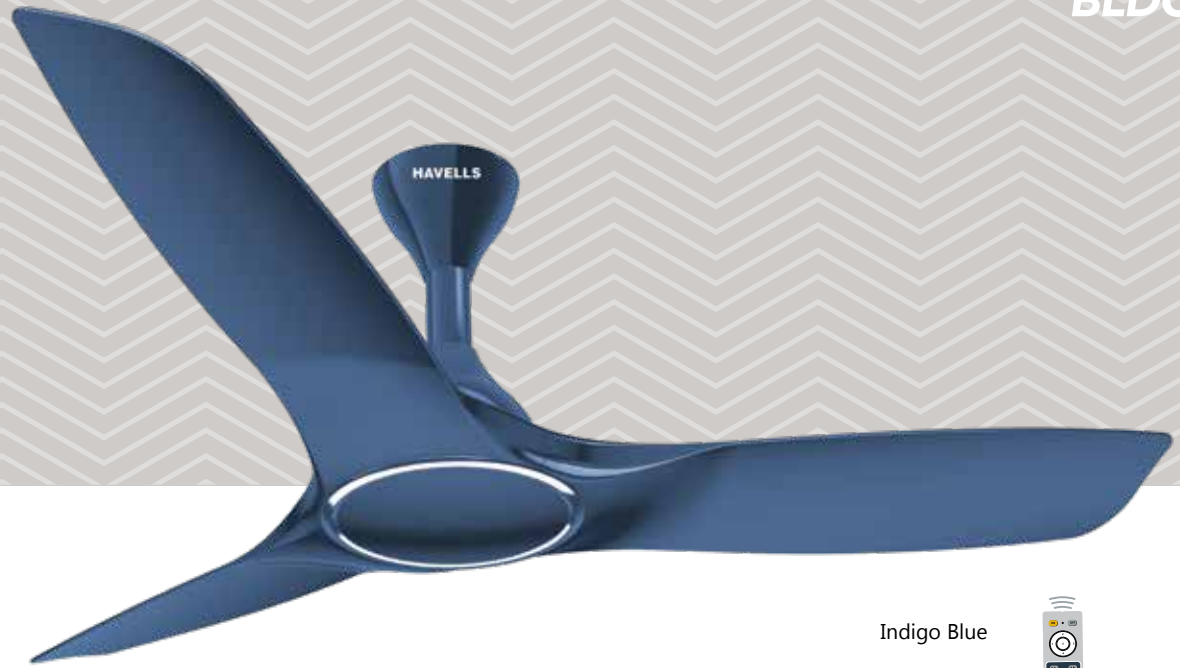

STEALTH AIR

BLDC

RF remote control for all direction sensing

Premium PU finish ABS Blades

Low Noise

Free Installation

- Aerodynamic Blades for Superior Air delivery
- Dust Resistant ABS blades

STAR RATING	SWEEP	POWER INPUT	SPEED	AIR DELIVERY
	1200 mm	40 W	275 r/min	245 m³/min

BLDC+

Indigo Blue