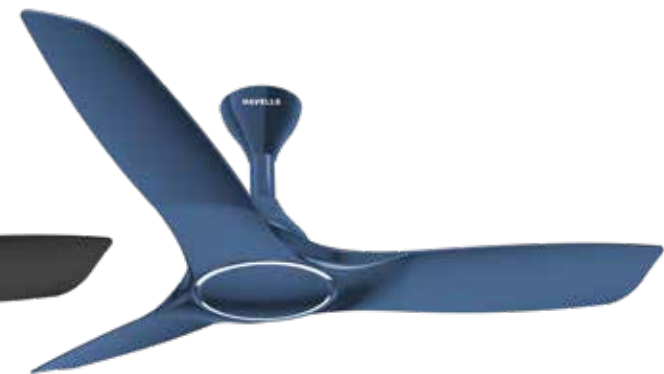

# STEALTH AIR

Pearl White

Rust Proof ABS Blades

Free Installation

- Aerodynamic Blades for Superior Air delivery
- Dust Resistant ABS blades

Metallic Black

Indigo Blue

STAR RATING	SWEEP	POWER INPUT	SPEED	AIR DELIVERY
N. A.	1250 mm	80 W	280 r/min	280 m <sup>3</sup> /min