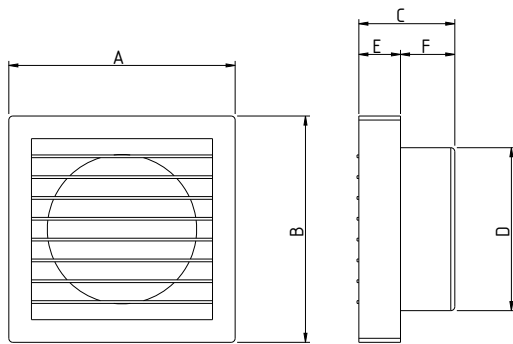

## VENTILAIR DX-WE

- Modern design, fashionable and elegant look
- Suitable for window & wall mounted indoor installation
- Electrically operated automated front shutter

Sweep	A	B	C	D	E	F
150 mm	208 mm	208 mm	120 mm	146 mm	58 mm	62 mm