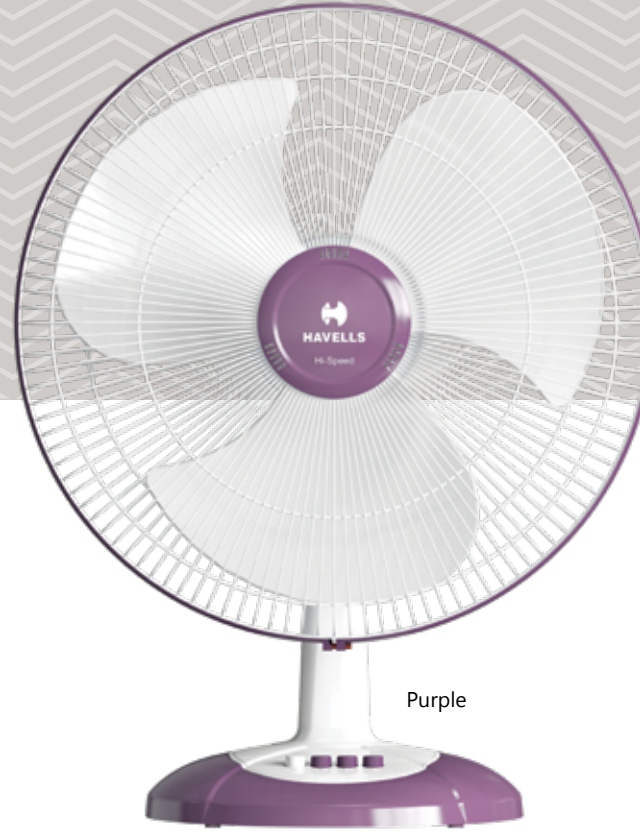

SWING LX HS

Purple

- High speed motor for better air delivery
- Smooth oscillation
- Superior low voltage performance

STAR RATING	SWEEP	POWER INPUT	SPEED	AIR DELIVERY
NA	400 mm	120 W	2100 r/min	95 m³/min