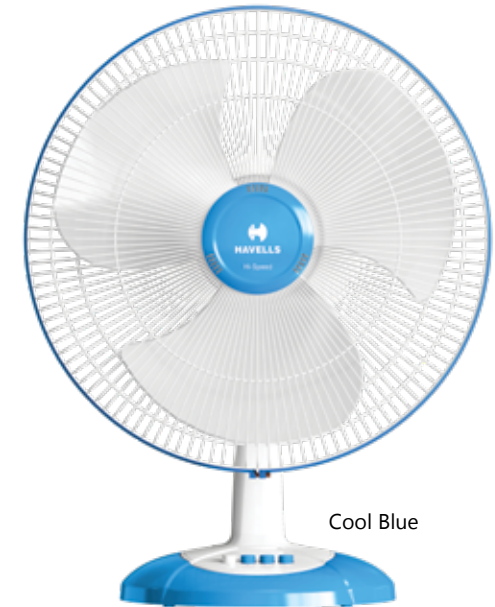

Cool Blue

- High speed motor for better air delivery
- Smooth oscillation
- Superior low voltage performance

STAR RATING	SWEEP	POWER INPUT	SPEED	AIR DELIVERY
NA	400 mm	120 W	2100 r/min	95 m³/min