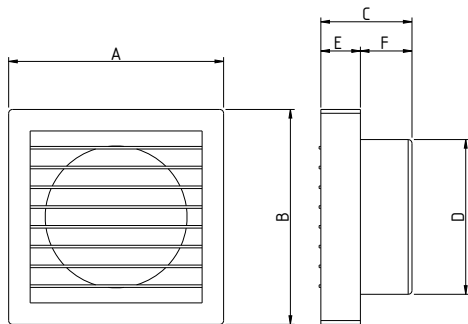

## DXW CELSO

- Modern looks and sleek design for easy fitting
- Ideal for mounting on glass
- Pull cord for fan switch on-off and shutter open-close
- Shutter to prevent entry of insects, pest and rodents