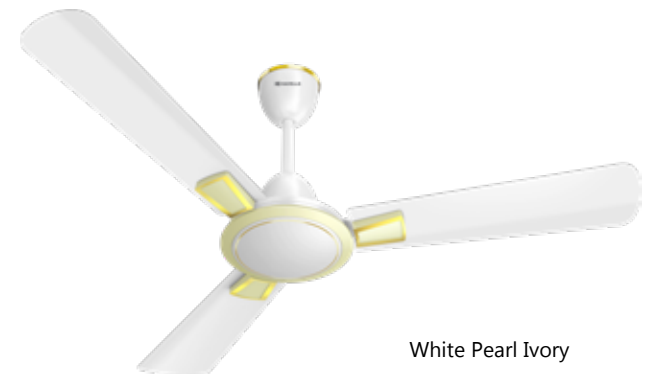

ASTURA ES

- Decorative trims with foiling on blades & canopy
- Wider Blade With Dust resistant Metallic Paint Finish
- Robust motor with large diameter

STAR RATING	SWEEP	POWER INPUT	SPEED	AIR DELIVERY
	1200 mm	53 W	390 r/min	218 m³/min

Bianco Bronze