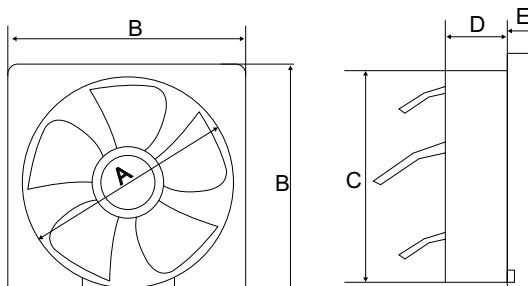

Sweep	A	B	C	D	E
150 mm	150 mm	241 mm	172 mm	73 mm	50 mm
200 mm	200 mm	298 mm	240 mm	90 mm	40 mm
250 mm	250 mm	348 mm	290 mm	90 mm	48 mm

Sweep	Power Input	Speed	Air Delivery	Rated Voltage	Rated Frequency	Noise Level
150 mm	25 W	1350 r/min (RPM)	280 m³/h	220 V-240 V	50 Hz	40 dB
200 mm	32 W	1350 r/min (RPM)	520 m³/h	220 V-240 V	50 Hz	45 dB
250 mm	35 W	1200 r/min (RPM)	860 m³/h	220 V-240 V	50 Hz	48 dB