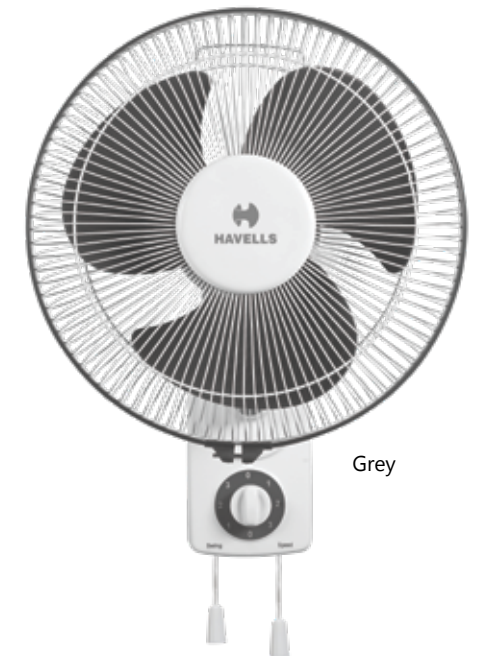

ACCELERO - HS / NS

Pull cord for Speed & Oscillation

- Smooth oscillation
- Pull cord for 3-speed control

STAR RATING	SWEEP	Variant	POWER INPUT	SPEED	AIR DELIVERY
NA	300 mm	High Speed	90 W	2000 r/min	65 m³/min
NA	400 mm	High Speed	120 W	2100 r/min	95 m³/min
NA	300 mm	Normal Speed	50 W	1350 r/min	55 m³/min
NA	400 mm	Normal Speed	55 W	1350 r/min	65 m³/min

Model is available with High and Normal Speed Variant.