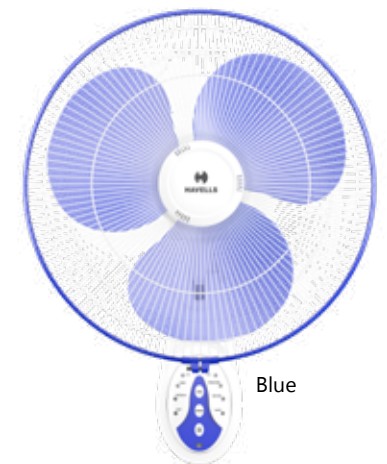

Blue

STAR RATING	SWEEP	POWER INPUT	SPEED	AIR DELIVERY
	400 mm	28 W	1350 r/min	65 m³/min