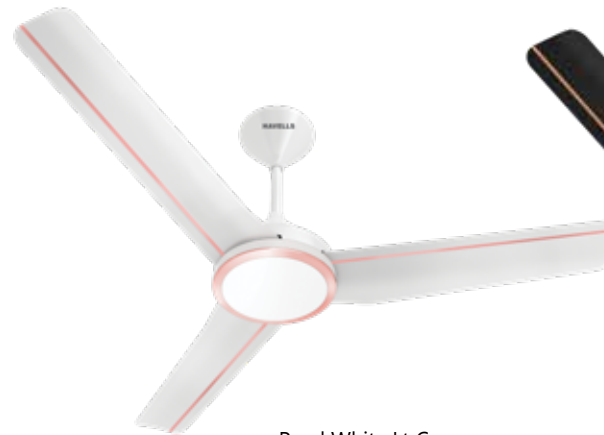

Pearl White Lt Copper