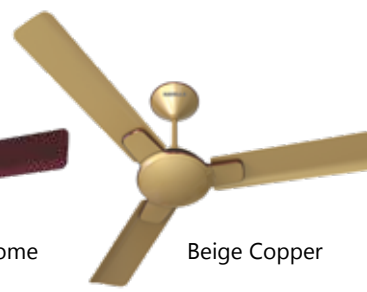

Maroon Chrome

Beige Copper