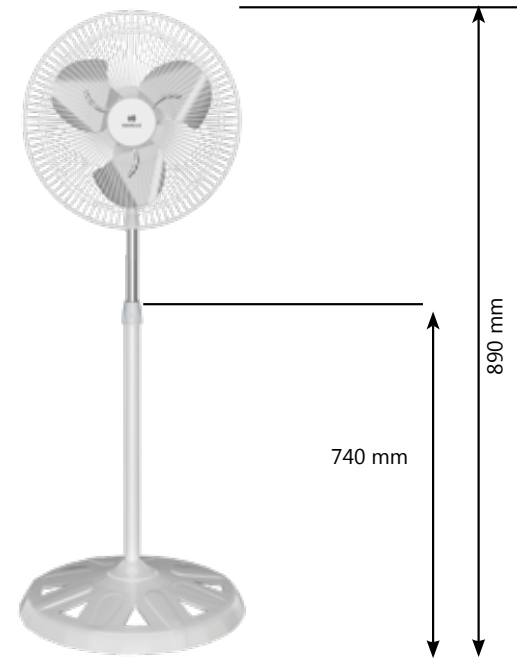

STAR RATING	SWEEP	POWER INPUT	SPEED	AIR DELIVERY
NA	250 mm	50 W	2000 r/min	55 m³/min