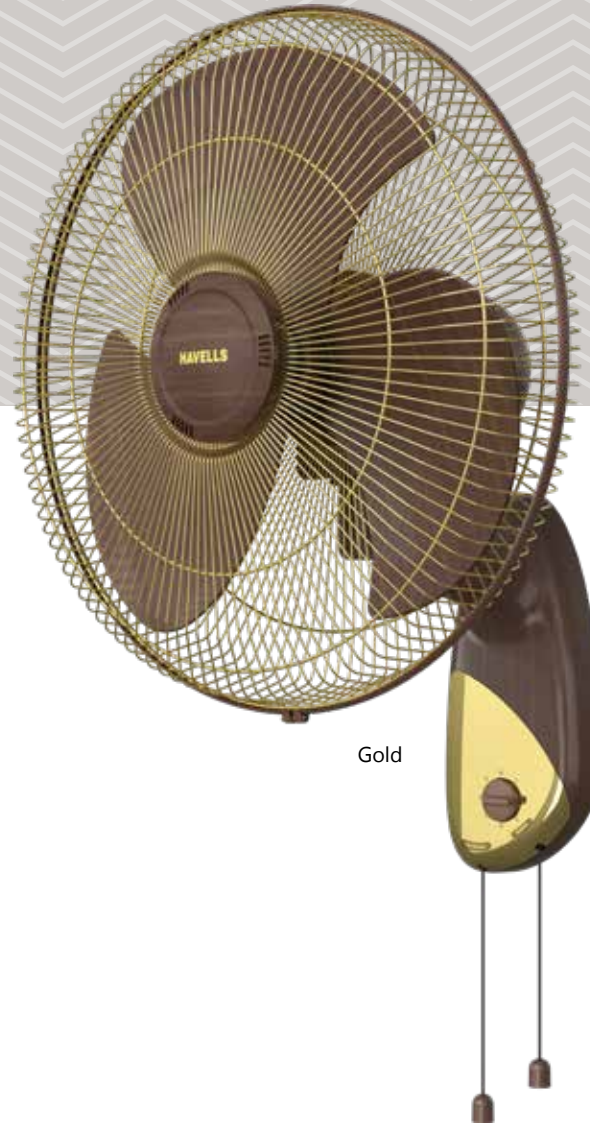

## GIRIK GOLD

Pull cord for Speed  
& Oscillation

- Wooden texture body & blade to complement room decor
- Golden guards & trim for premium look
- Pull cord for On/Off, Speed & Oscillation

STAR RATING	SWEEP	POWER INPUT	SPEED	AIR DELIVERY
NA	400 mm	55 W	1350 r/min	65 m <sup>3</sup> /min