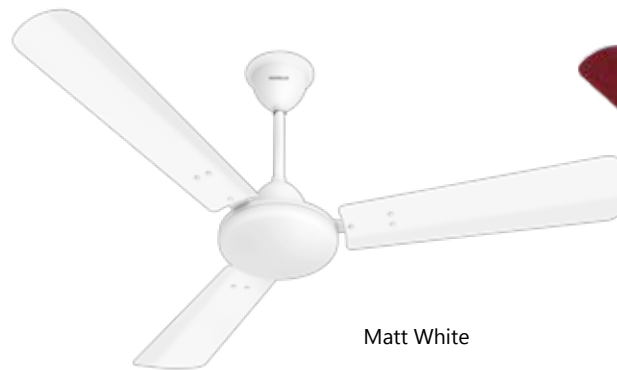

SS 390 ES

- Wider Tip Blade for Effective Air Circulation
- Aerodynamic Designed blades for High Air Delivery

STAR RATING	SWEEP	POWER INPUT	SPEED	AIR DELIVERY
	1400 mm	60 W	320 r/min	250 m³/min
	1200 mm	55 W	390 r/min	230 m³/min
	900 mm	42 W	420 r/min	140 m³/min
N. A.	600 mm	65 W	850 r/min	110 m³/min

Matt White