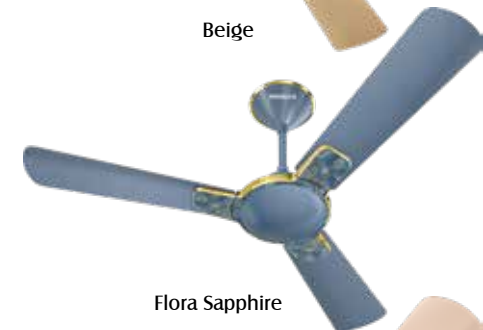

ENTICER ART ES

NATURE SERIES

- Unique IMD Pattern to compliment interior decor
- Wider Blade tip with Superior Metallic Paint Finish

STAR RATING	SWEEP	POWER INPUT	SPEED	AIR DELIVERY
	1200 mm	50 W	350 r/min	225 m³/min
	1200 mm	57 W	380 r/min	230 m³/min

Espresso Brown

Beige