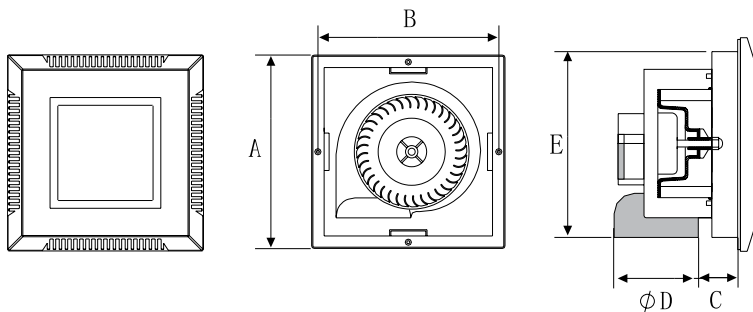

Sweep	A	B	C	D	E
130 mm	264 mm	242 mm	33.5 mm	97 mm	228 mm

Sweep	Power Input	Speed	Air Delivery	Rated Voltage	Rated Frequency	Noise Level
130 mm	24 W	1200 r/min (RPM)	150 m³/h	220 V-240 V	50 Hz	42 dB