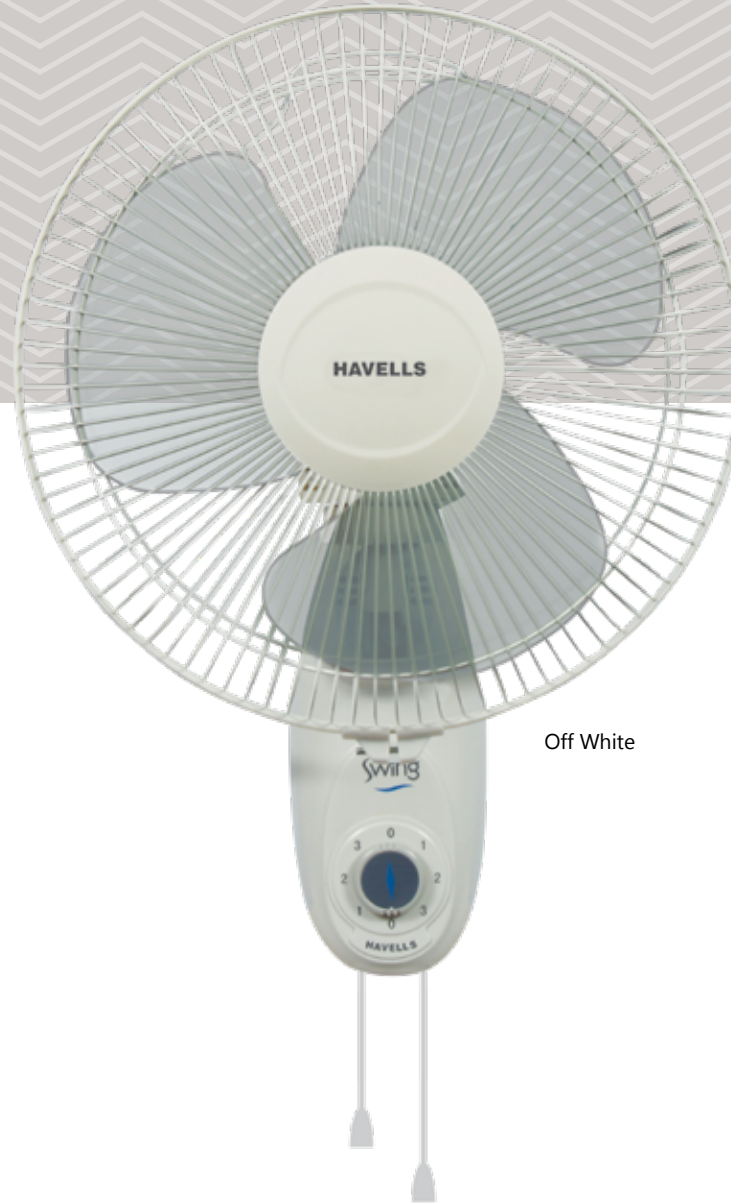

# SWING

Pull cord for Speed & Oscillation

- Elegantly designed fan base
- Pull cord control for speed & oscillation On-Off
- Aerodynamically designed balanced blades

Off White

STAR RATING	SWEEP	Variant	POWER INPUT	SPEED	AIR DELIVERY
NA	300 mm	Normal Speed	50 W	1350 r/min	55 m <sup>3</sup> /min
	400 mm	Normal Speed	55 W	1350 r/min	65 m <sup>3</sup> /min