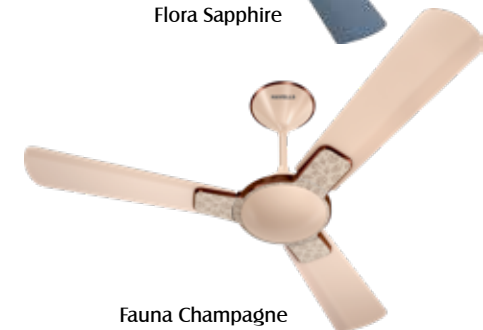

Flora Sapphire

Fauna Champagne