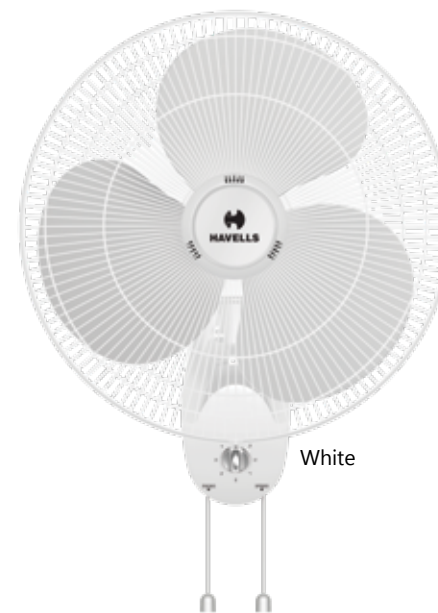

# SAMEERA

Pull cord for Speed & Oscillation

- Elegant looks
- High Air Delivery
- Attractive colour combinations

Grey

White

STAR RATING	SWEEP	POWER INPUT	SPEED	AIR DELIVERY
NA	400 mm	55 W	1350 r/min	65 m <sup>3</sup> /min