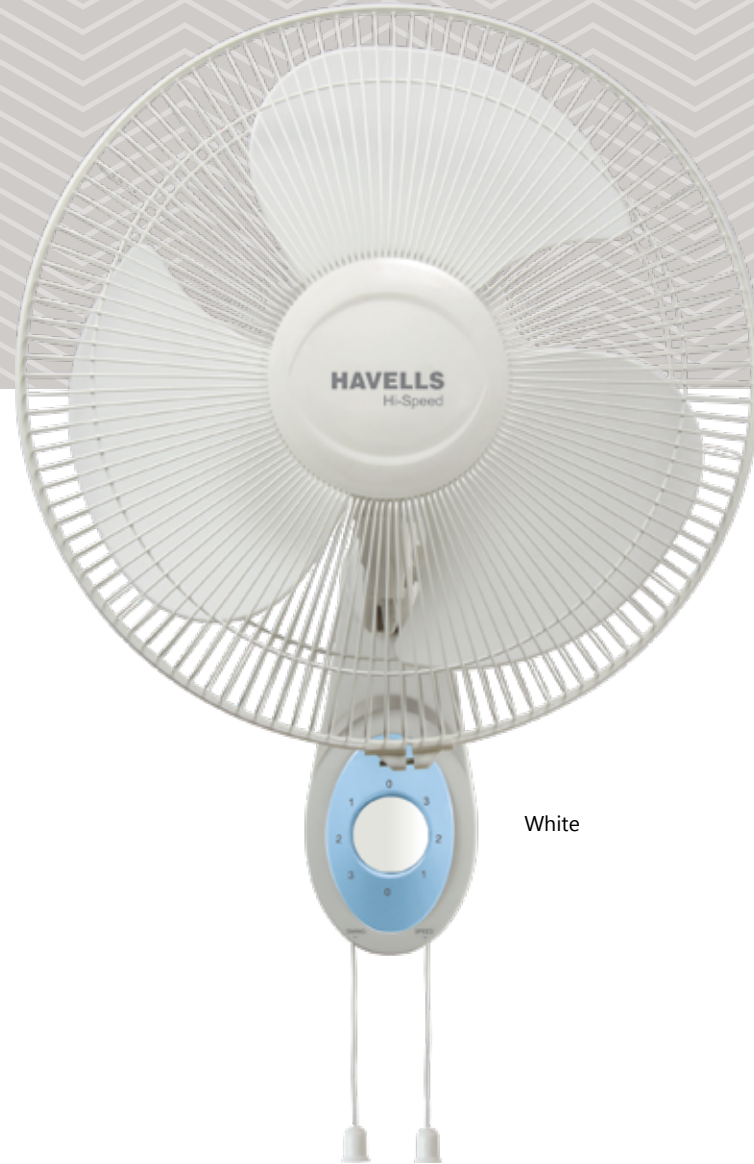

White

STAR RATING	SWEEP	POWER INPUT	SPEED	AIR DELIVERY
NA	400 mm	120 W	2100 r/min	95 m³/min