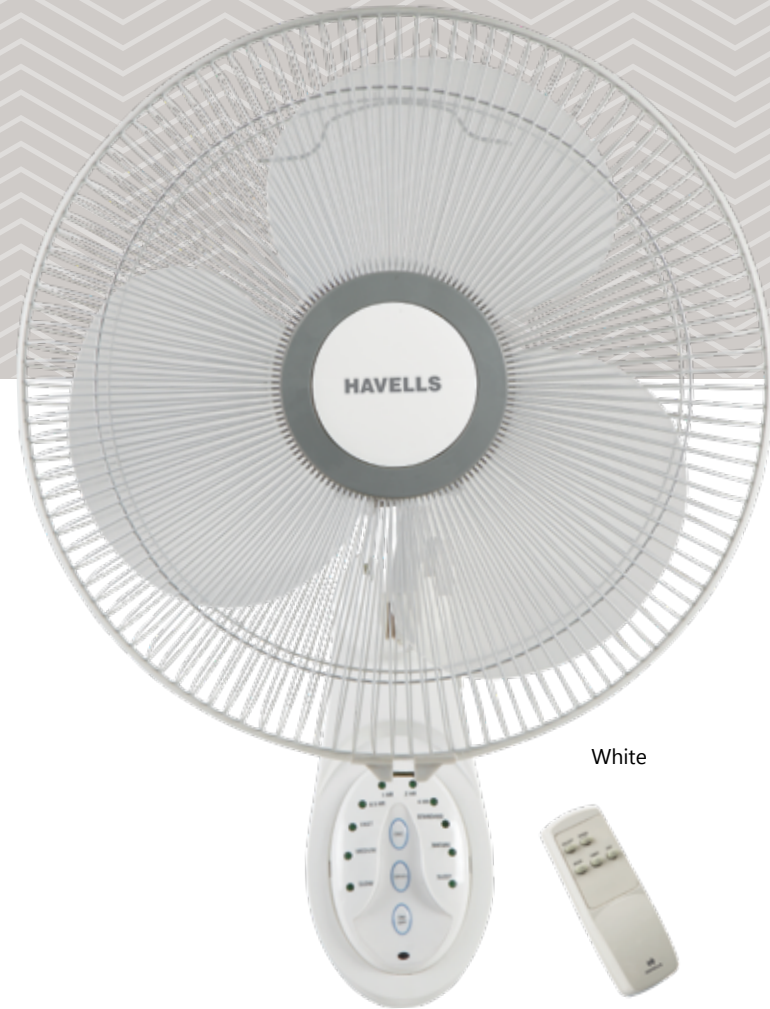

## PLATINA REMOTE

- Smooth oscillation with synchronous motor
- I.R. remote control
- High performance motor
- Aerodynamically designed & balanced heavy duty PP blades

White

STAR RATING	SWEEP	POWER INPUT	SPEED	AIR DELIVERY
NA	400 mm	55 W	1350 r/min	65 m <sup>3</sup> /min