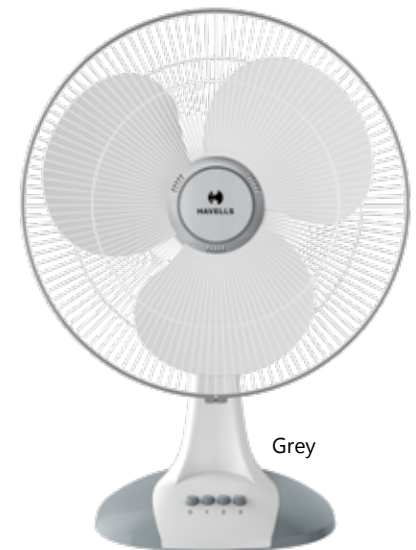

# SAMEERA

White

Grey

- Jerk free oscillation
- Pivot arrangement for tilting & oscillation
- Aerodynamically designed & balanced PP blades

STAR RATING	SWEEP	POWER INPUT	SPEED	AIR DELIVERY
NA	400 mm	55 W	1350 r/min	65 m <sup>3</sup> /min