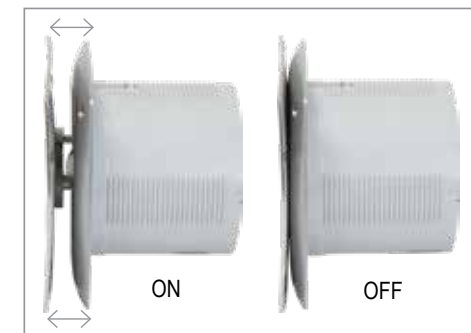

Sweep	A	B	C	D	E
100 mm	150 mm	150 mm	98 mm	89.5 mm	31 mm
150 mm	194 mm	194 mm	148 mm	124 mm	38 mm

Sweep	Power Input	Speed	Air Delivery	Rated Voltage	Rated Frequency	Noise Level
100 mm	15 W	2500 r/min (RPM)	98 m³/h	220 V-240 V	50 Hz	38 dB
150 mm	25 W	2200 r/min (RPM)	320 m³/h	220 V-240 V	50 Hz	42 dB