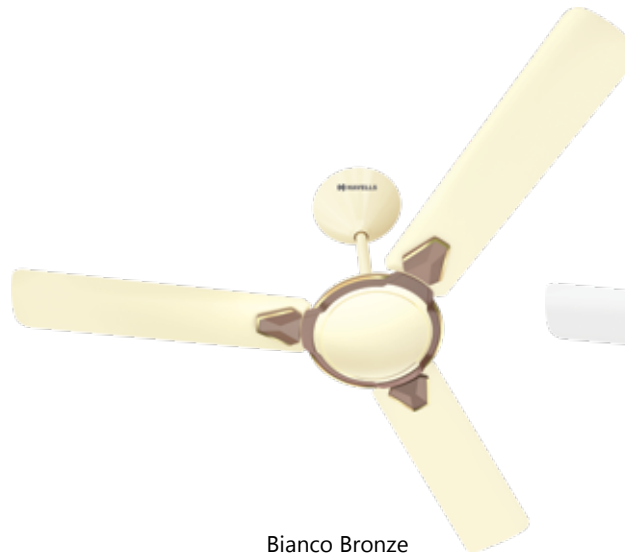

Bianco Bronze