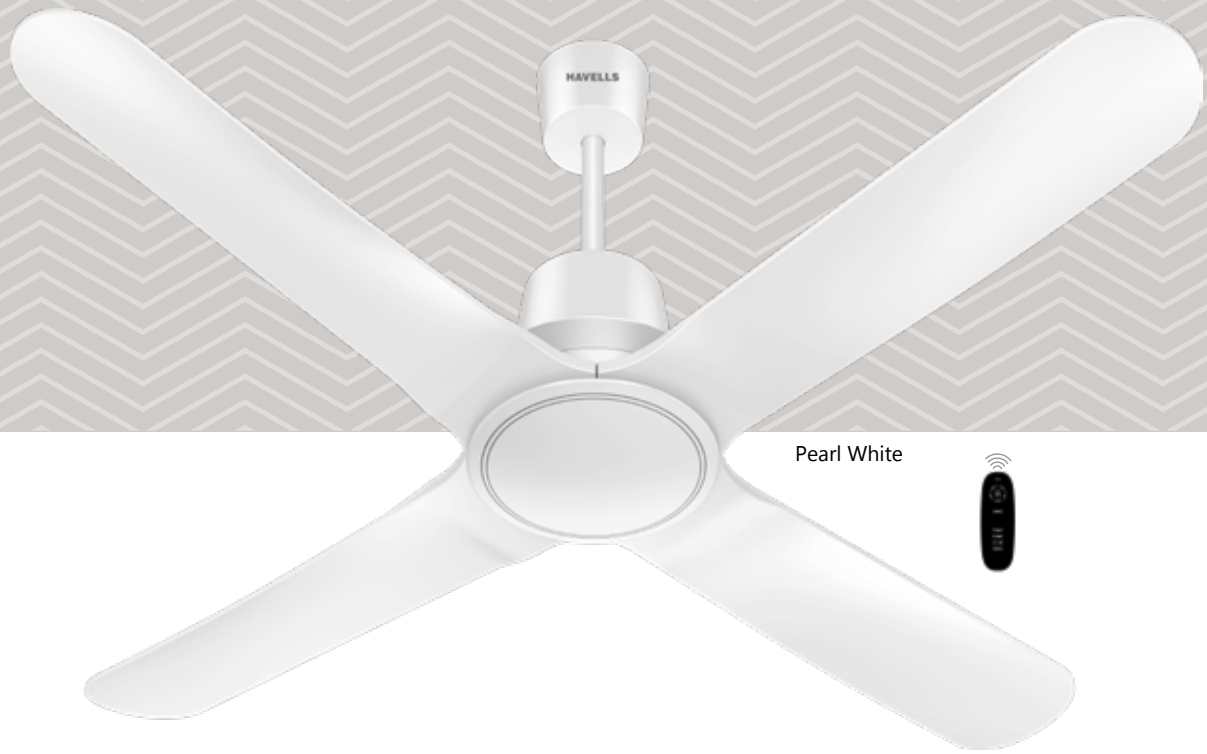

- Aerodynamic blades for Superior Air Delivery
- Dust Resistant coating on the blades

STAR RATING	SWEEP	POWER INPUT	SPEED	AIR DELIVERY
	1200 mm	38 W	280 r/min	245 m3/min

BLDC+

Gold Mist

Slate

Pearl White

BLDC+