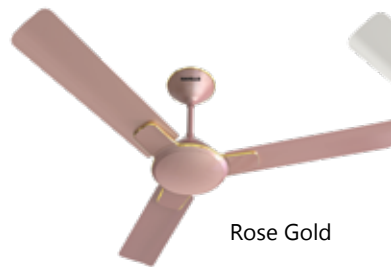

ENTICER ES

- High performance motor with optimum air delivery
- Wider Blade tip with Superior Metallic Paint Finish

STAR RATING	SWEEP	POWER INPUT	SPEED	AIR DELIVERY
	1400 mm	60 W	290 r/min	250 m³/min
	1200 mm	50 W	350 r/min	225 m³/min
	1200 mm	57 W	380 r/min	230 m³/min
	900 mm	42 W	430 r/min	140 m³/min
N. A.	600 mm	65 W	850 r/min	110 m³/min

Pearl Ivory Beige

Rose Gold