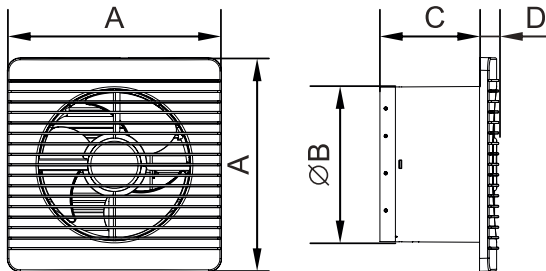

VENTILAIR BLDC

- Easy installation on glass window & wood panels
- Powerful air suction for clean and odorless air
- Mosquito net to avoid entry of insects
- Very low noise