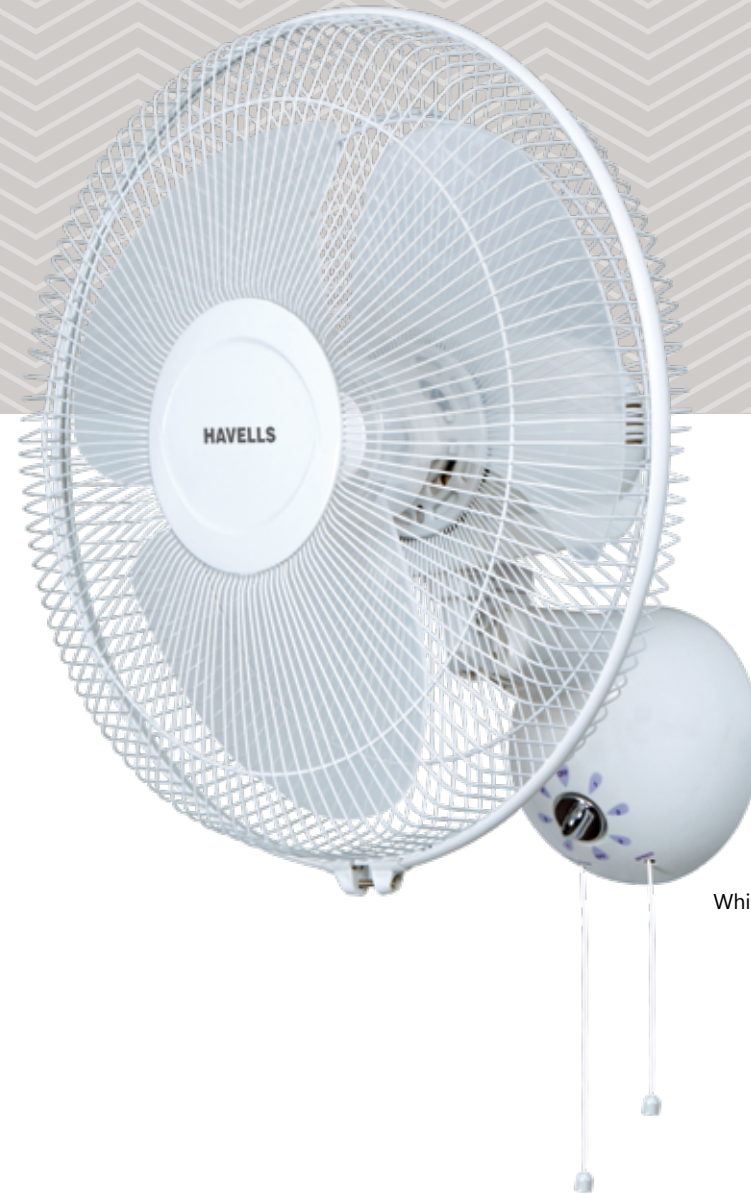

D'ZIRE HS

Double Ball Bearing*

Pull cord for Speed & Oscillation

- Elegantly designed fan base in round shape
- Stylish contemporary look
- Pull cord control for speed & oscillation

STAR RATING	SWEEP	POWER INPUT	SPEED	AIR DELIVERY
NA	230 mm	45 W	2800 r/min	30 m³/min
NA	300 mm	90 W	2000 r/min	65 m³/min

*Only available in 300 mm sweep

White