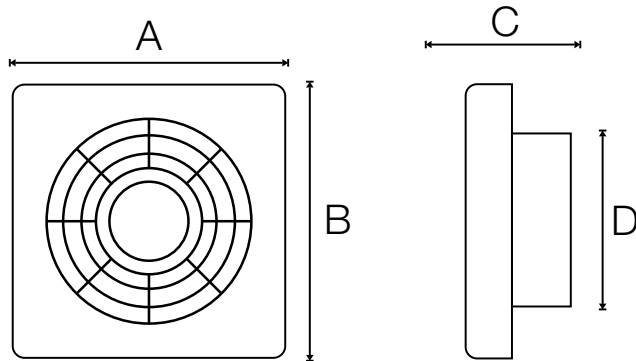

Sweep	A	B	C	D
150 mm	165 mm	165 mm	115 mm	68 mm

Sweep	Power Input	Speed	Air Delivery	Rated Voltage	Rated Frequency	Noise Level
150 mm	25 W	2000 r/min (RPM)	250 m³/h	220 V-240 V	50 Hz	45 dB