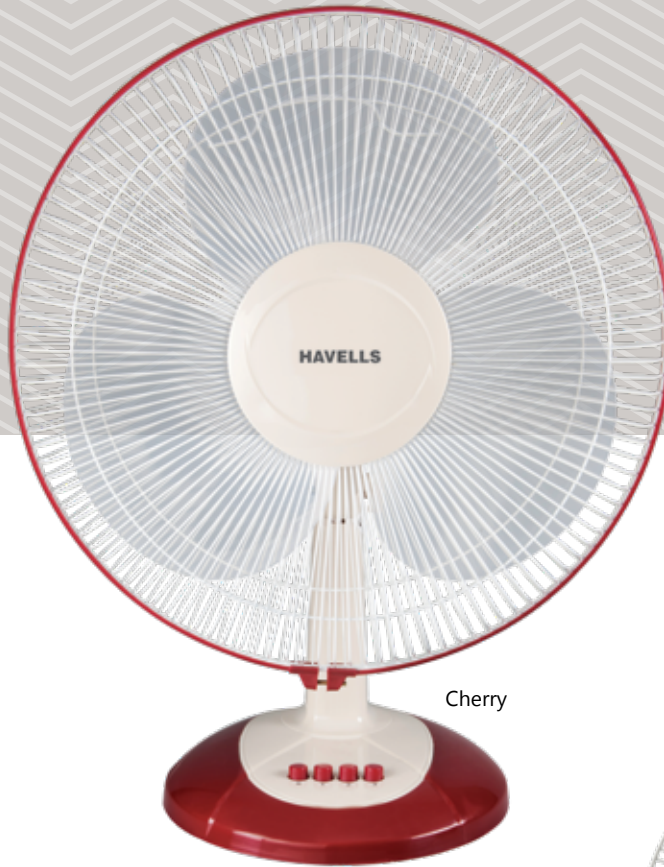

SWING LX

- Smooth oscillation
- Pivot arrangement for tilting & oscillation
- Aerodynamically designed & balanced PP blades

STAR RATING	SWEEP	POWER INPUT	SPEED	AIR DELIVERY
NA	400 mm	55 W	1350 r/min	65 m³/min

Cherry