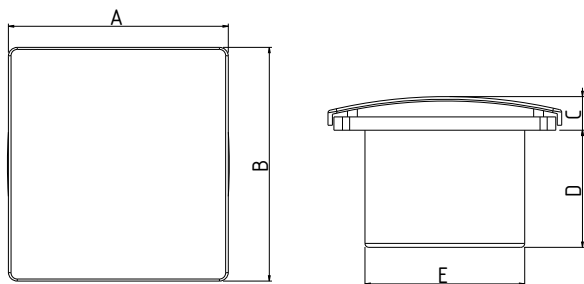

VENTILAIR ZX

- Ease of cleaning & maintenance
- Seamless design & finish
- Low noise operation
- High Air Delivery

Sweep	A	B	C	D	E
150 mm	194 mm	194 mm	148 mm	124 mm	34 mm