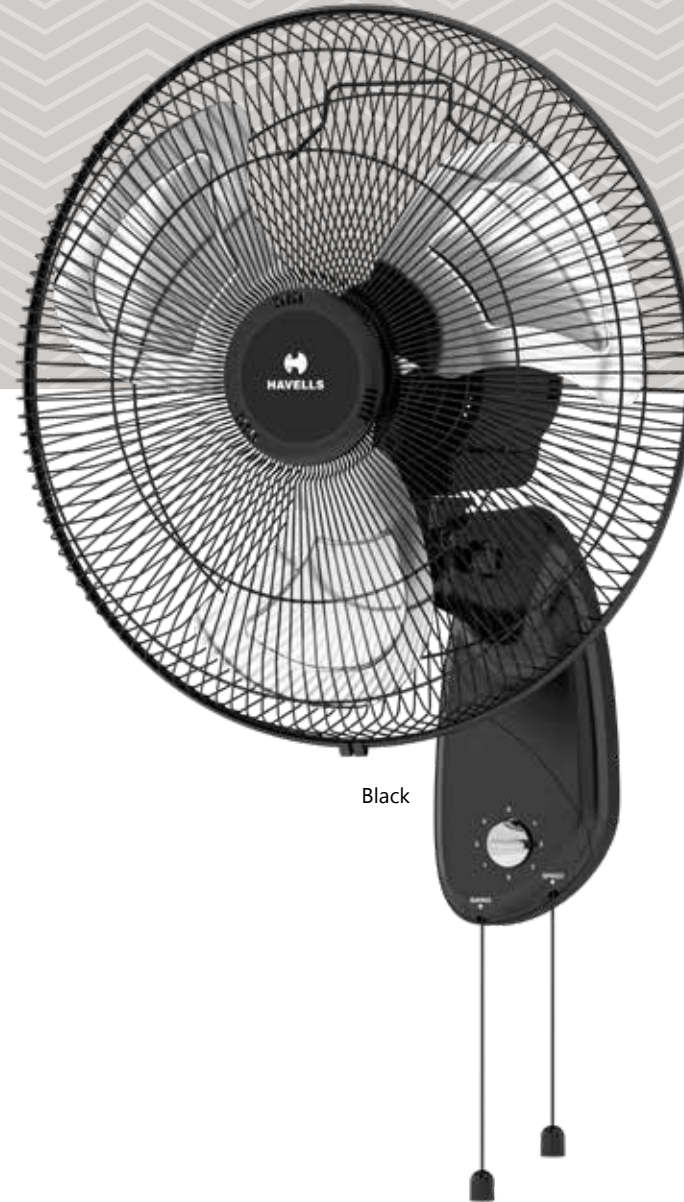

Black

- Wider oscillation
- Rust free Aluminium blades
- Powerful motor for high air delivery
- Pull cord control for speed & oscillation

STAR RATING	SWEEP	POWER INPUT	SPEED	AIR DELIVERY
NA	400 mm	55 W	1350 r/min	65 m³/min