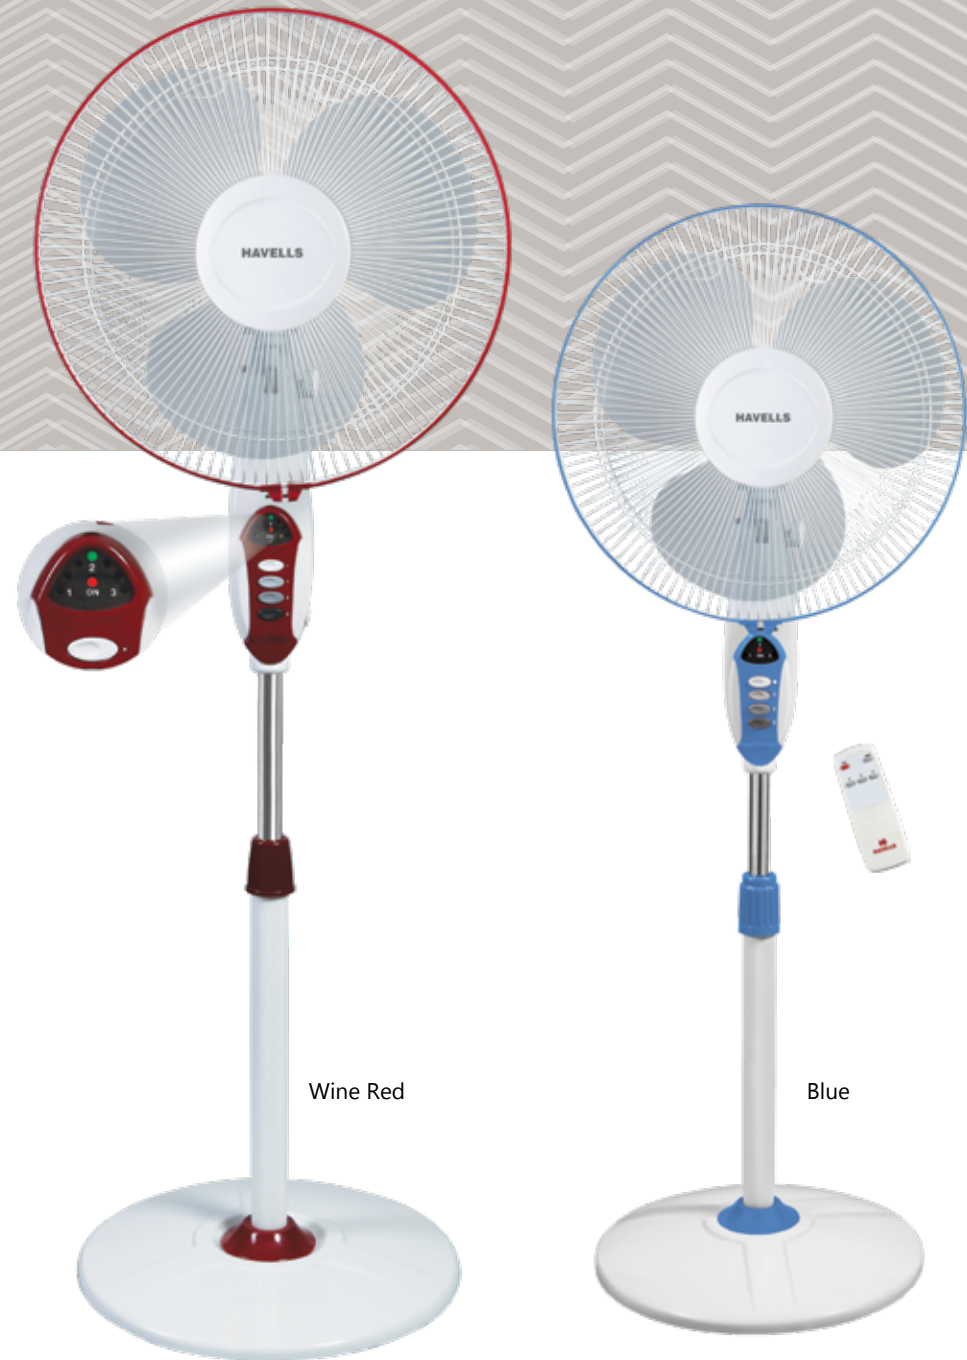

## SPRINT LED

- Heavy base for stability
- LED indicator lights
- Available in two attractive color combinations

Model also available without remote.

STAR RATING	SWEEP	POWER INPUT	SPEED	AIR DELIVERY
NA	400 mm	55 W	1350 r/min	65 m <sup>3</sup> /min