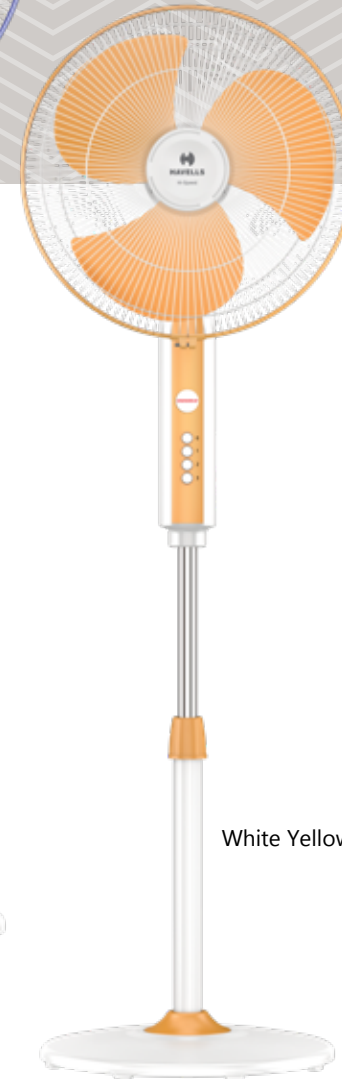

STAR RATING	SWEEP	POWER INPUT	SPEED	AIR DELIVERY
NA	400 mm	120 W	2100 r/min	95 m³/min