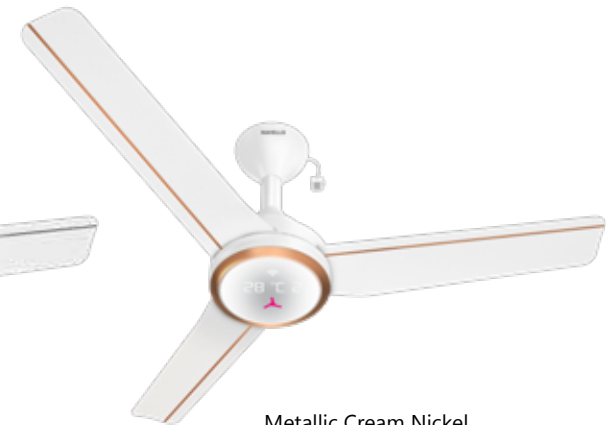

Metallic Cream Nickel

STAR RATING	SWEEP	POWER INPUT	SPEED	AIR DELIVERY
	1200 mm	53 W	320 r/min	280 m <sup>3</sup> /min

India's First  
Stainless Steel Fan