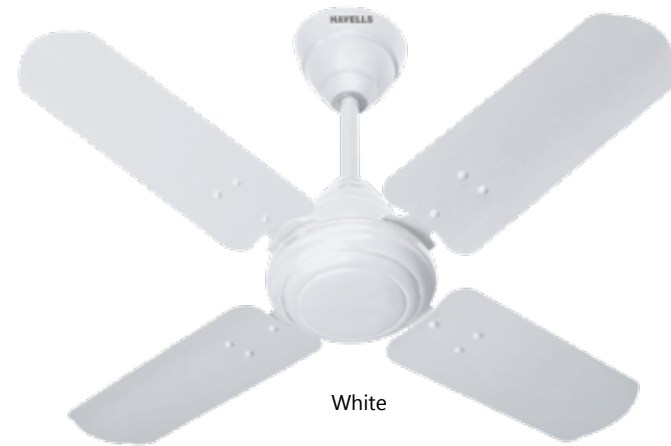

# SPEEDSTER

Unique 4 blade design

High Speed

- Aerodynamically designed blades
- Superior air delivery even at low voltage

Brown

White

STAR RATING	SWEEP	POWER INPUT	SPEED	AIR DELIVERY
NA	600 mm	65 W	850 r/min	110 m <sup>3</sup> /min