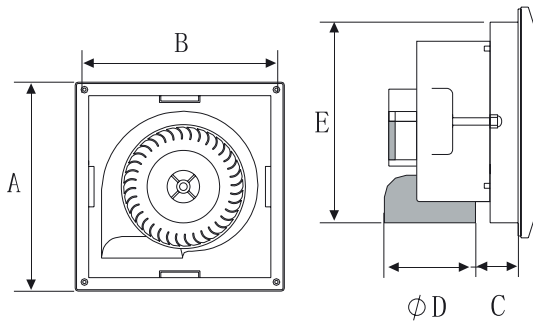

Sweep	A	B	C	D	E
100 mm	235 mm	213 mm	30 mm	95 mm	200 mm

Sweep	Power Input	Speed	Air Delivery	Rated Voltage	Rated Frequency	Noise Level
100 mm	26 W	1400 r/min (RPM)	74 m³/h	220 V-240 V	50 Hz	45 dB