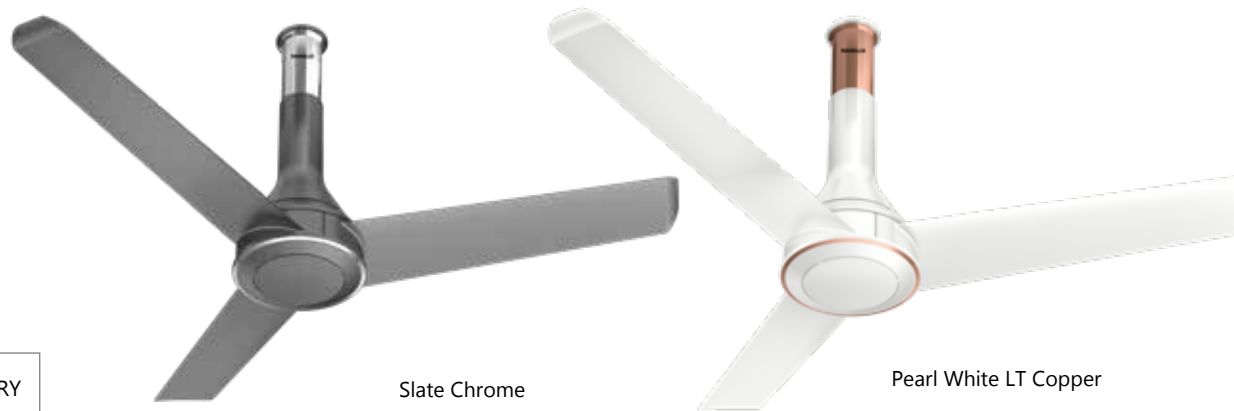

Slate Chrome

Pearl White LT Copper