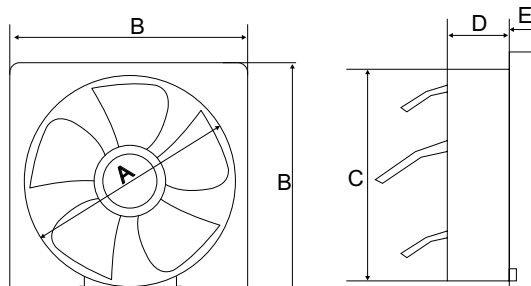

Sweep	A	B	C	D	E
150 mm	150 mm	241 mm	172 mm	73 mm	50 mm
200 mm	200 mm	298 mm	240 mm	90 mm	40 mm

Sweep	Power Input	Speed	Air Delivery	Rated Voltage	Rated Frequency	Noise Level
150 mm	30 W	2300 r/min (RPM)	600 m³/h	220 V-240 V	50 Hz	60 dB
200 mm	65 W	2000 r/min (RPM)	850 m³/h	220 V-240 V	50 Hz	60 dB