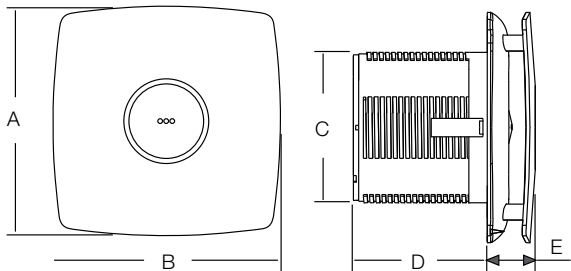

Sweep	A	B	C	D	E
100 mm	150 mm	150 mm	98 mm	98.5 mm	38 mm
150 mm	194 mm	194 mm	148 mm	124 mm	34 mm

Sweep	Power Input	Speed	Air Delivery	Rated Voltage	Rated Frequency	Noise Level
100 mm	15 W	2500 r/min (RPM)	98 m³/h	220 V-240 V	50 Hz	38 dB
150 mm	25 W	2200 r/min (RPM)	320 m³/h	220 V-240 V	50 Hz	42 dB