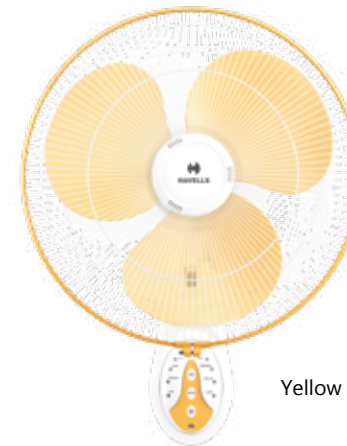

## PLATINA BLDC

Magenta

**BLDC INVERTER**  
TECHNOLOGY

- Sturdy and well built design
- High performance motor for better air delivery
- Smooth oscillation
- Aerodynamically designed & balanced heavy duty PP blades