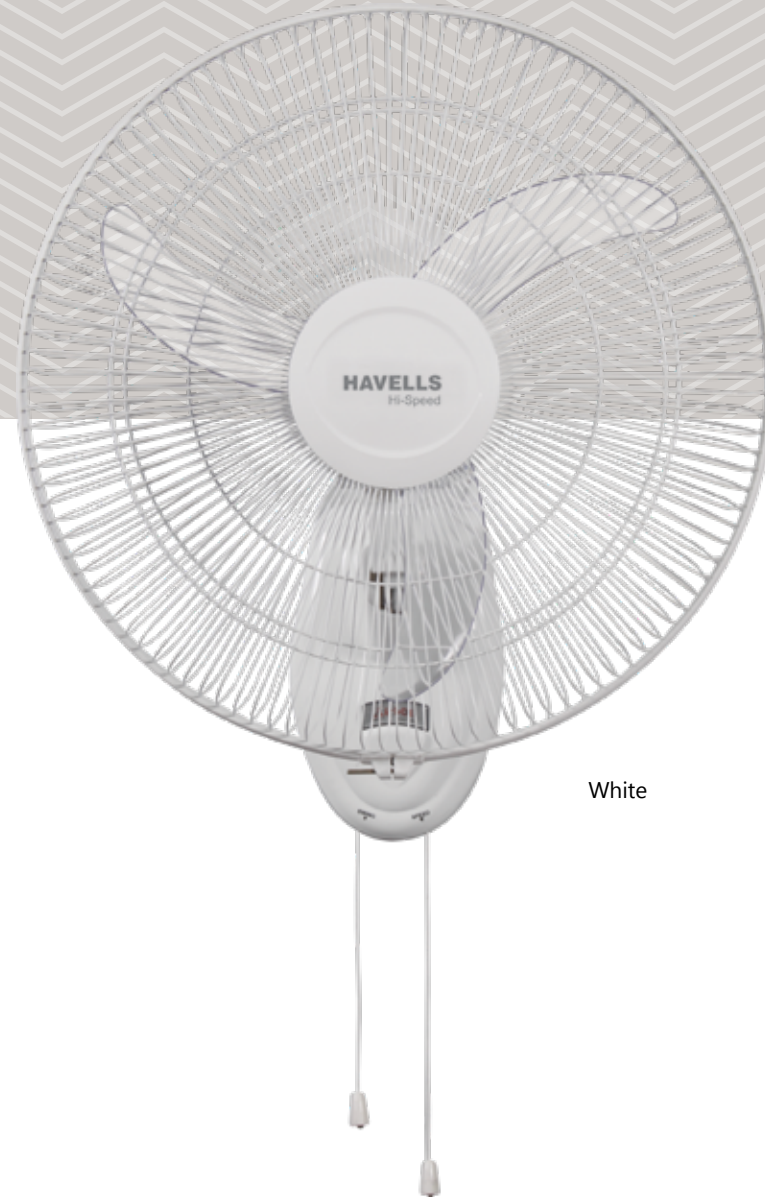

AIRBALL-HS

Double Ball Bearing

Pull cord for Speed & Oscillation

- Smooth oscillation
- Aerodynamically designed & balanced propeller type blades

White

STAR RATING	SWEEP	POWER INPUT	SPEED	AIR DELIVERY
NA	450 mm	110 W	1750 r/min	100 m³/min