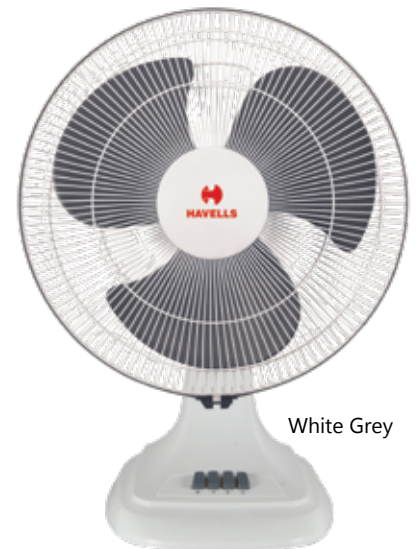

ACCELERO HS/NS

White Red

- Hi-speed motor for better air delivery
- Smooth oscillation

STAR RATING	SWEEP	Variant	POWER INPUT	SPEED	AIR DELIVERY
NA	400 mm	High Speed	120 W	2100 r/min	95 m³/min
NA	400 mm	Normal Speed	55 W	1350 r/min	65 m³/min

Model is available with High and Normal Speed Variant.

White Grey