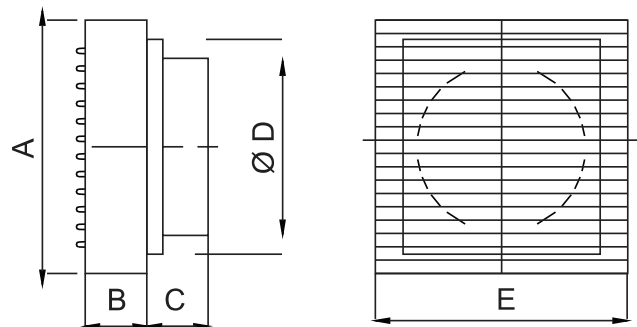

VENTILAIR LX

- Modern design, fashionable and elegant look
- Ideal for mounting on glass window and wooden panels