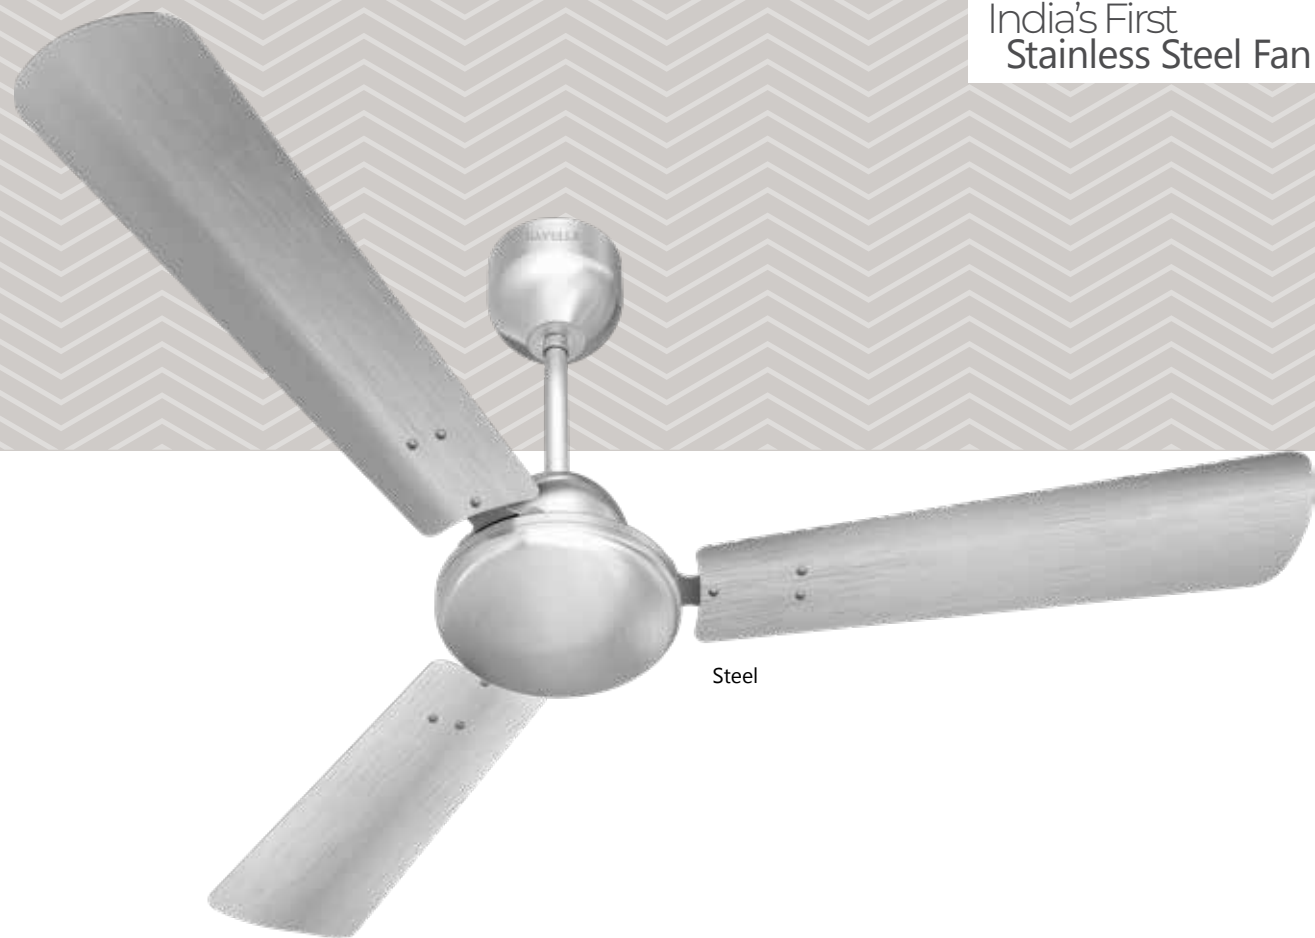

India's First
Stainless Steel Fan