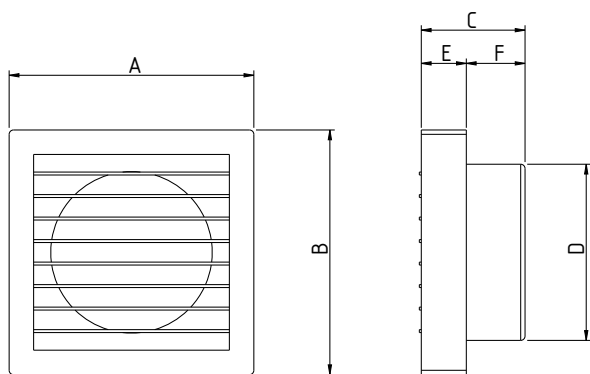

VENTILAIR DXW

- Modern design, fashionable & elegant look
- Ideal for mounting on glass window & wood panels