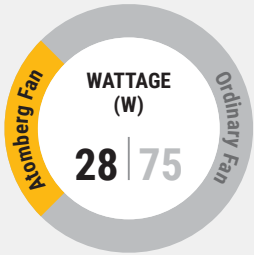

Atomberg fan

Ordinary fan

*Assumptions:

usage of 16 hours/day, for 300 days a year with electricity rate of ₹ 7/unit

UNMATCHED FEATURES & SAVINGS

ENERGY EFFICIENT BLDC MOTOR FOR ENERGY SAVING

SILENT OPERATION WITH HIGH AIR DELIVERY

PAN INDIA SERVICE NETWORK

65% ELECTRICITY SAVING

RUNS UP TO 3X LONGER ON INVERTER

POWERFUL BOOST MODE

SMART REMOTE WITH BOOST, SLEEP AND TIMER MODES

100% PURE COPPER WINDING MOTOR FOR A LONGER LIFE

CONSISTENT SPEED EVEN AT LOW VOLTAGE WITH LOW MOTOR HEATING