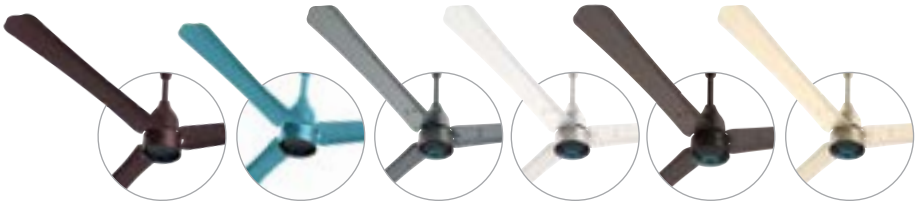

RENESA +

Metallic Finish

2+1* year on-site warranty

65% Electricity saving

Easy to clean

LED indication for speed

Contemporary design with a sleek body

Remote with boost, sleep & timer mode

Umber Brown*

Aegean Blue*

Sand Grey*

Pearl White

Earth Brown

Metallic Gold*

Sweep (mm)	Power (W)	Input Voltage (V)	RPM	Air Delivery CMM (m³/min)	Power Factor	MRP (₹) Metallic
600	28[†]	165-285	840	110	0.95	6500
900	28[†]	165-285	530	180	0.95	6810
1200	28[†]	165-285	360	235	0.95	6810
1400	28[†]	165-285	290	270	0.95	7860

*Umber Brown and Aegean Blue colour available only in 1200 mm variant.

#Sand Grey and Metallic Gold available in 900mm and 1200mm variant.

* 1 year extended warranty on registration

† The power value is calculated at speed five, while the others have been computed at boost speed.