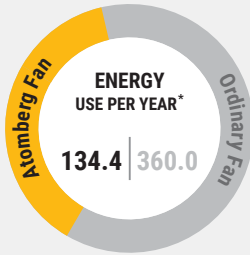

Atomberg fan

Ordinary fan

*Assumptions:

usage of 16 hours/day, for 300 days a year with electricity rate of ₹ 7/unit

UNMATCHED FEATURES & SAVINGS

ENERGY EFFICIENT BLDC MOTOR FOR ENERGY SAVING

SILENT OPERATION WITH HIGH AIR DELIVERY

PAN INDIA SERVICE NETWORK

65% ELECTRICITY SAVING

RUNS UP TO 3X LONGER ON INVERTER

POWERFUL BOOST MODE

SMART REMOTE WITH BOOST, SLEEP AND TIMER MODES

100% PURE COPPER WINDING MOTOR FOR A LONGER LIFE

CONSISTENT SPEED EVEN AT LOW VOLTAGE WITH LOW MOTOR HEATING