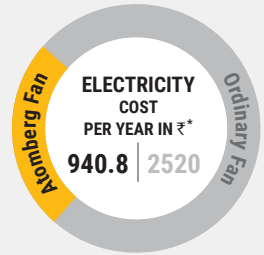

Atomberg fan

Ordinary fan

*Assumptions:

usage of 16 hours/day, for 300 days a year with electricity rate of ₹ 7/unit

UNMATCHED FEATURES & SAVINGS

ENERGY EFFICIENT BLDC MOTOR FOR ENERGY SAVING

SILENT OPERATION WITH HIGH AIR DELIVERY

PAN INDIA SERVICE NETWORK

65% ELECTRICITY SAVING

RUNS UP TO 3X LONGER ON INVERTER

POWERFUL BOOST MODE

SMART REMOTE WITH BOOST, SLEEP AND TIMER MODES

100% PURE COPPER WINDING MOTOR FOR A LONGER LIFE

CONSISTENT SPEED EVEN AT LOW VOLTAGE WITH LOW MOTOR HEATING