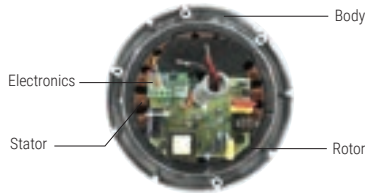

Atomberg Motor